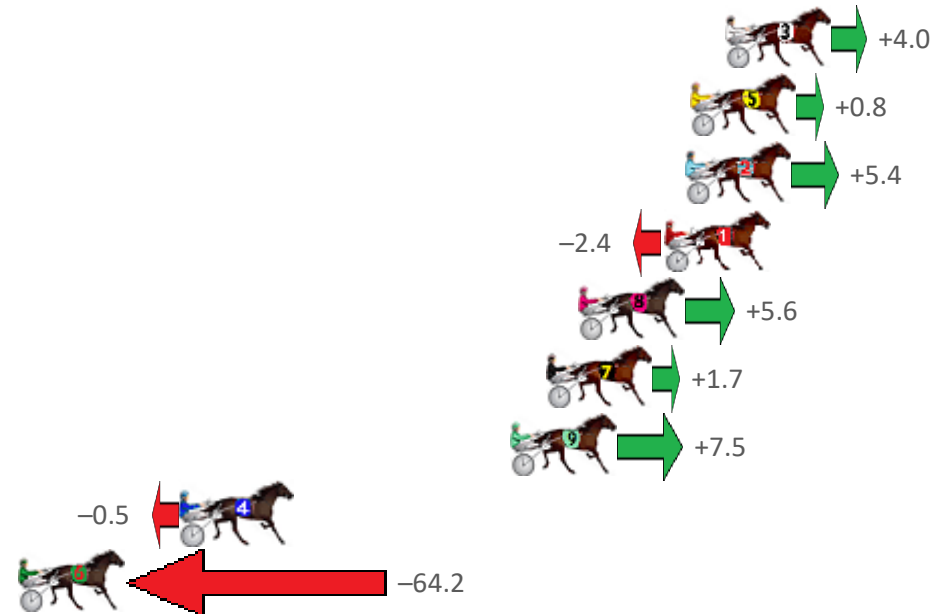

Redcliffe Race 1 Distance 1780m

Thursday, 24 November 2022

Gross Time: 2:13.70 MileRate: 2:00.90 LeadTime: 11.30s First Qtr: 30.30s Second Qtr: 30.10s Third Qtr: 30.70s Fourth Qtr: 31.30s

NoHorse	Plc	Mar	800 Posi	400 Posi	Time	3rd Qtr	4th Qtr
3 MAJOR PAINT	1	0.0m	4.0m (0)	4.0m (0)	2:13.70	30.70s	30.99s
5 AGENT STARLING	2	1.4m	2.2m (1)	1.4m (1)	2:13.81	30.64s	31.30s
2 KISS THE AVIATOR	3	1.6m	7.0m (1)	4.0m (2)	2:13.83	30.47s	31.11s
1 OUR LITTLE SKIPPER	4	2.4m	0.0m (0)	0.0m (0)	2:13.90	30.70s	31.49s
8 GHOST TRAIN	5	5.8m	11.4m (1)	8.6m (2)	2:14.17	30.49s	31.08s
7 BOOM BOOM BOY	6	7.1m	8.8m (0)	8.0m (0)	2:14.28	30.64s	31.23s
9 BOUNTYHUNTER	7	8.5m	16.0m (1)	13.2m (1)	2:14.40	30.49s	30.93s
4 ESSO KAY ESS	8	21.5m	21.0m (0)	18.4m (1)	2:15.46	30.50s	31.54s
6 MELTON QUALITY	9	79.0m	14.8m (0)	15.0m (0)	2:20.16	30.67s	36.28s

Finish Position and metres gained from 800m

PJ Harness Analyser

VERSION 4.02 OUT NOW

REGISTER NOW TO TRY IT FOR FREE IN DECEMBER

www.facebook.com/PJHarnessRacing

RISE Digital, Harness Racing Australia nor the provider accepts any responsibility for the completeness or accuracy of any of the information contained herein, and makes no representations about its suitability for any particular purpose. Users should make their own judgements about those matters and/or seek independent advice. You assume all risks associated with use of data provided on this page