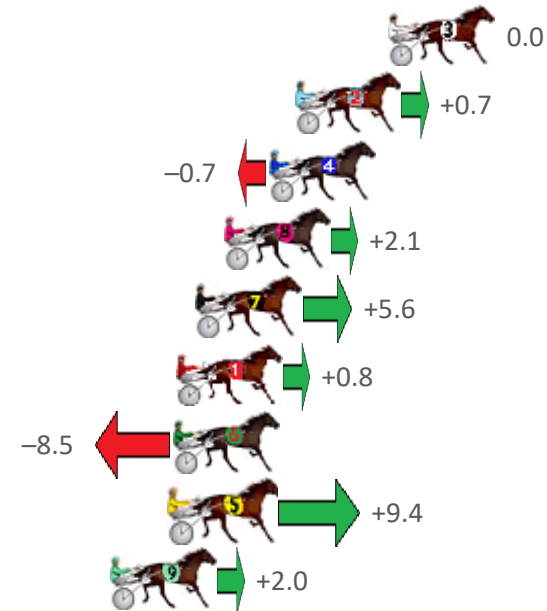

Redcliffe Race 10 Distance 1780m

Thursday, 24 November 2022

Gross Time: 2:11.60 MileRate: 1:59.00 LeadTime: 11.50s First Qtr: 30.40s Second Qtr: 31.20s Third Qtr: 29.00s Fourth Qtr: 29.50s

NoHorse	Plc	Mar	800 Posi	400 Posi	Time	3rd Qtr	4th Qtr
3 FAVREAU	1	0.0m	0.0m (0)	0.0m (0)	2:11.60	29.00s	29.50s
2 SHEZA RUNNY	2	3.7m	4.4m (0)	4.4m (0)	2:11.89	29.00s	29.45s
4 ARTISTIC SAINT	3	4.7m	4.0m (1)	5.6m (1)	2:11.96	29.12s	29.43s
8 BAILEYS WITH LEGS	4	6.5m	8.6m (1)	9.8m (1)	2:12.10	29.09s	29.26s
7 WHATA TERROR	5	7.6m	13.2m (0)	14.0m (1)	2:12.19	29.06s	29.03s
1 FILLY THIRTEEN	6	8.4m	9.2m (0)	9.0m (0)	2:12.25	28.99s	29.46s
6 MAJOR MISCHIEF	7	8.5m	0.0m (1)	1.4m (1)	2:12.26	29.10s	30.02s
5 VANITY BAY	8	8.6m	18.0m (1)	17.0m (2)	2:12.27	28.93s	28.88s
9 ILLBEWATCHING	9	11.0m	13.0m (1)	12.6m (2)	2:12.45	28.97s	29.38s

Finish Position and metres gained from 800m

PJ Harness Analyser

VERSION 4.02 OUT NOW

REGISTER NOW TO TRY IT FOR FREE IN DECEMBER

www.facebook.com/PJHarnessRacing