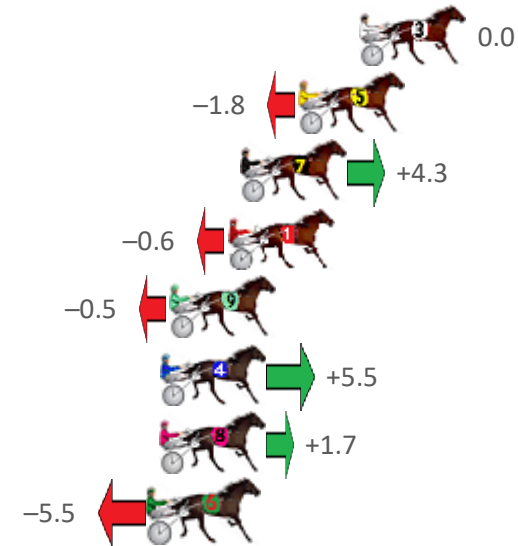

Redcliffe Race 8 Distance 1780m

Thursday, 24 November 2022

Gross Time: 2:12.40 MileRate: 1:59.70 LeadTime: 11.20s First Qtr: 31.20s Second Qtr: 32.00s Third Qtr: 28.90s Fourth Qtr: 29.10s

NoHorse	Plc	Mar	800 Posi	400 Posi	Time	3rd Qtr	4th Qtr
3 CUPCAKESNWHIPCR	1	0.0m	0.0m (0)	0.4m (0)	2:12.40	28.93s	29.07s
5 ONLYSBEST	2	2.4m	0.6m (1)	0.0m (1)	2:12.58	28.86s	29.27s
7 ASHLEE NITRO	3	4.7m	9.0m (0)	9.0m (0)	2:12.76	28.90s	28.79s
1 MON BEL ANGE	4	5.2m	4.6m (0)	5.0m (0)	2:12.80	28.93s	29.11s
9 MOTU CULLEN	5	7.5m	7.0m (2)	11.0m (3)	2:12.97	29.19s	28.85s
4 AFTER DARN	6	7.9m	13.4m (0)	13.4m (0)	2:13.00	28.90s	28.70s
8 MONTEREY JACK	7	7.9m	9.6m (1)	9.0m (1)	2:13.00	28.86s	29.02s
6 JOHNROD	8	8.3m	2.8m (2)	7.8m (2)	2:13.03	29.26s	29.14s
2 NIGHT NINJA	9	23.0m	5.2m (1)	5.2m (1)	2:14.16	28.90s	30.39s

Finish Position and metres gained from 800m

PJ Harness Analyser
VERSION 4.02 OUT NOW
REGISTER NOW TO TRY IT FOR FREE IN DECEMBER

www.facebook.com/PJHarnessRacing