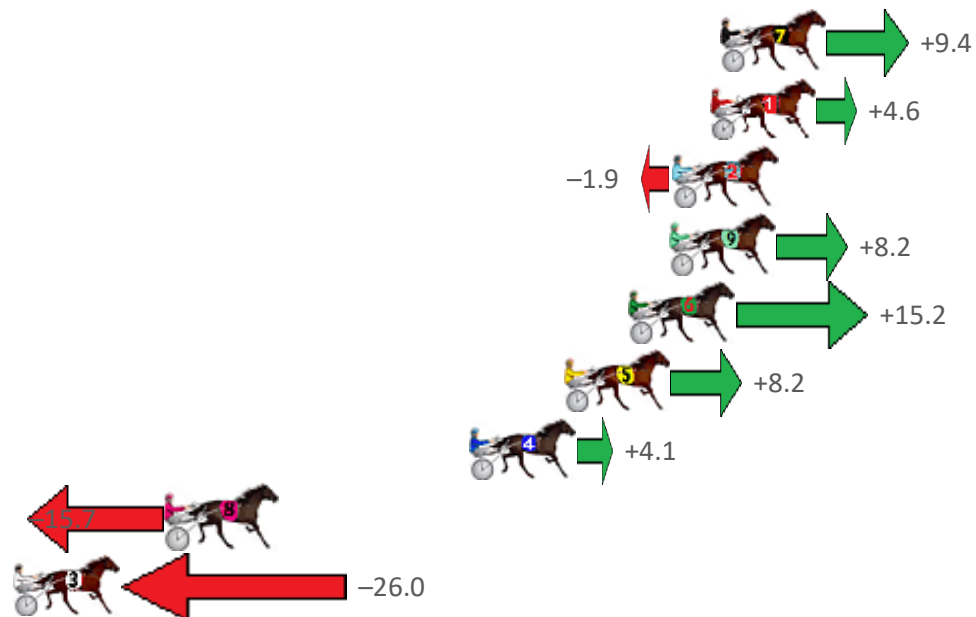

Redcliffe Race 7 Distance 2040m

Thursday, 24 November 2022

Gross Time: 2:32.30 MileRate: 2:00.10 LeadTime: 30.70s First Qtr: 31.80s Second Qtr: 30.40s Third Qtr: 29.60s Fourth Qtr: 29.80s

NoHorse	Plc	Mar	800 Posi	400 Posi	Time	3rd Qtr	4th Qtr
7 GETALOADATHISBRO	1	0.0m	9.4m (0)	8.8m (0)	2:32.30	29.56s	29.15s
1 HURRICANE DREAM	2	0.4m	5.0m (0)	4.6m (0)	2:32.33	29.57s	29.49s
2 SHAKATIE	3	1.9m	0.0m (0)	0.0m (0)	2:32.45	29.60s	29.94s
9 THE HARRIS HAWK	4	2.0m	10.2m (1)	8.8m (1)	2:32.46	29.50s	29.30s
6 ROLLED IN GOLD	5	3.6m	18.8m (1)	12.4m (2)	2:32.58	29.13s	29.15s
5 SWEET JASMINE	6	6.2m	14.4m (1)	8.4m (2)	2:32.78	29.16s	29.64s
4 LARA BAY	7	9.9m	14.0m (0)	13.2m (0)	2:33.07	29.54s	29.56s
8 REGAL NIGHTSHADE	8	21.9m	6.2m (1)	4.6m (2)	2:34.01	29.48s	31.08s
3 ILLAWONG DREAMTI	9	28.2m	2.2m (1)	4.6m (1)	2:34.50	29.77s	31.55s

Finish Position and metres gained from 800m

PJ Harness Analyser

VERSION 4.02 OUT NOW

REGISTER NOW TO TRY IT FOR FREE IN DECEMBER

www.facebook.com/PJHarnessRacing

RISE Digital, Harness Racing Australia nor the provider accepts any responsibility for the completeness or accuracy of any of the information contained herein, and makes no representations about its suitability for any particular purpose. Users should make their own judgements about those matters and/or seek independent advice. You assume all risks associated with use of data provided on this page