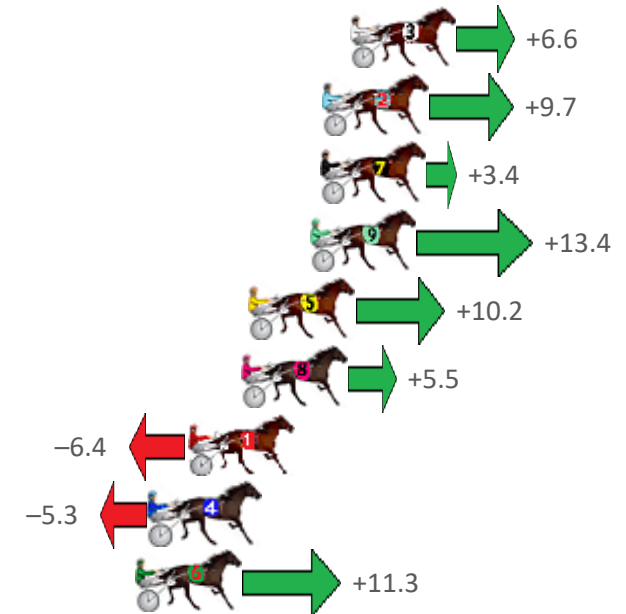

Redcliffe Race 9 Distance 1780m

Thursday, 24 November 2022

Gross Time: 2:11.10 MileRate: 1:58.60 LeadTime: 11.30s First Qtr: 31.10s Second Qtr: 31.30s Third Qtr: 28.30s Fourth Qtr: 29.10s

NoHorse	Plc	Mar	800 Posi	400 Posi	Time	3rd Qtr	4th Qtr
3 STOMPEN	1	0.0m	6.6m (1)	6.2m (1)	2:11.10	28.28s	28.65s
2 MISSTREPO	2	1.1m	10.8m (1)	9.6m (2)	2:11.18	28.22s	28.49s
7 BRIDGE COIN	3	1.2m	4.6m (0)	4.0m (0)	2:11.19	28.26s	28.90s
9 CHAINLINC	4	1.6m	15.0m (1)	14.0m (2)	2:11.22	28.24s	28.20s
5 HEY MISTER TAYLOR	5	4.0m	14.2m (0)	11.0m (1)	2:11.41	28.08s	28.59s
8 COURAGEOUS SAM	6	4.3m	9.8m (0)	8.2m (0)	2:11.43	28.19s	28.82s
1 QUARTZITE	7	6.4m	0.0m (0)	0.0m (0)	2:11.59	28.29s	29.56s
4 ONE LAST ROLL	8	7.9m	2.6m (1)	1.8m (1)	2:11.70	28.24s	29.54s
6 THERESACHANCE	9	8.5m	19.8m (1)	19.0m (2)	2:11.75	28.25s	28.34s

Finish Position and metres gained from 800m

PJ Harness Analyser

VERSION 4.02 OUT NOW

REGISTER NOW TO TRY IT FOR FREE IN DECEMBER

www.facebook.com/PJHarnessRacing

RISE Digital, Harness Racing Australia nor the provider accepts any responsibility for the completeness or accuracy of any of the information contained herein, and makes no representations about its suitability for any particular purpose. Users should make their own judgements about those matters and/or seek independent advice. You assume all risks associated with use of data provided on this page