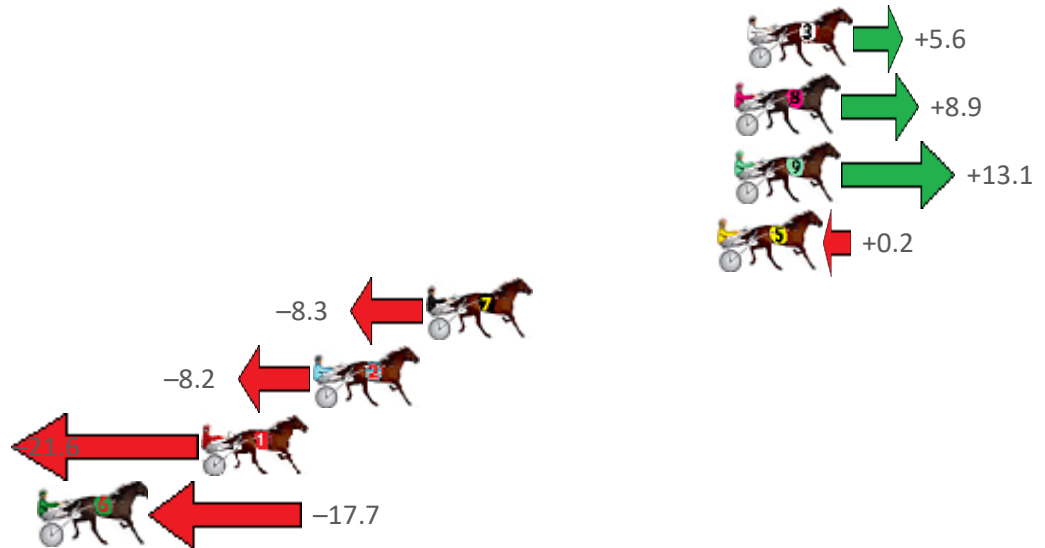

Redcliffe Race 2 Distance 1780m

Thursday, 24 November 2022

Gross Time: 2:13.10 MileRate: 2:00.40 LeadTime: 11.30s First Qtr: 30.50s Second Qtr: 31.40s Third Qtr: 29.40s Fourth Qtr: 30.50s

NoHorse	Plc	Mar	800 Posi	400 Posi	Time	3rd Qtr	4th Qtr
3 DUKE	1	0.0m	5.6m (1)	6.0m (1)	2:13.10	29.44s	30.05s
8 PERFECT FEELING	2	0.5m	9.4m (1)	0.0m (2)	2:13.14	28.70s	30.54s
9 SOULWRITER	3	0.5m	13.6m (1)	4.4m (2)	2:13.14	28.72s	30.20s
5 TULHURST CUDDLES	4	1.2m	1.4m (1)	1.6m (1)	2:13.20	29.42s	30.47s
7 RISKY BUZINESS	5	12.7m	4.4m (0)	8.4m (0)	2:14.11	29.69s	30.83s
2 NAUGHTYINHEAVEN	6	17.2m	9.0m (0)	13.4m (0)	2:14.47	29.72s	30.79s
1 SHOWEM SIMON	7	21.6m	0.0m (0)	4.0m (0)	2:14.82	29.67s	31.83s
6 GAME KEEPER	8	30.9m	13.2m (0)	12.0m (1)	2:15.57	29.28s	31.93s

Finish Position and metres gained from 800m

PJ Harness Analyser

VERSION 4.02 OUT NOW

REGISTER NOW TO TRY IT FOR FREE IN DECEMBER

www.facebook.com/PJHarnessRacing

RISE Digital, Harness Racing Australia nor the provider accepts any responsibility for the completeness or accuracy of any of the information contained herein, and makes no representations about its suitability for any particular purpose. Users should make their own judgements about those matters and/or seek independent advice. You assume all risks associated with use of data provided on this page