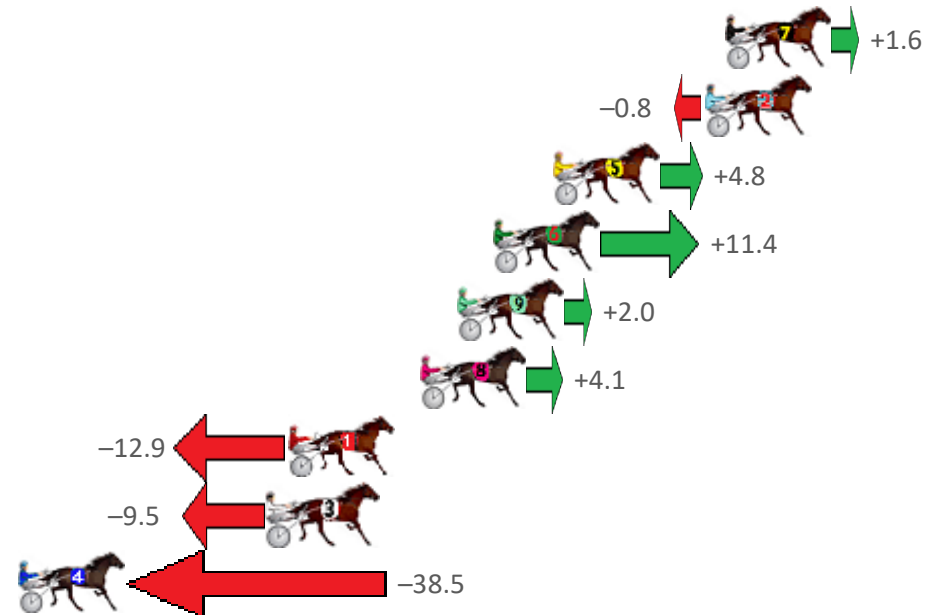

Redcliffe Race 4 Distance 1780m

Thursday, 24 November 2022

Gross Time: 2:14.10 MileRate: 2:01.30 LeadTime: 11.00s First Qtr: 31.60s Second Qtr: 31.10s Third Qtr: 30.00s Fourth Qtr: 30.40s

NoHorse	Plc	Mar	800 Posi	400 Posi	Time	3rd Qtr	4th Qtr
7 SCHOOPY	1	0.0m	1.6m (1)	1.4m (1)	2:14.10	29.99s	30.29s
2 HANDSOME HARRY	2	0.8m	0.0m (0)	0.0m (0)	2:14.16	30.00s	30.46s
5 CAUGHT OUT	3	6.8m	11.6m (1)	4.8m (2)	2:14.64	29.49s	30.55s
6 DOWNTOWN LUCCA	4	9.2m	20.6m (1)	15.6m (2)	2:14.83	29.63s	29.92s
9 EAGLES RESPONSE	5	10.6m	12.6m (0)	11.4m (2)	2:14.94	29.91s	30.34s
8 RAFFERTY DELIGHTS	6	12.1m	16.2m (1)	11.8m (3)	2:15.06	29.67s	30.42s
1 BEE GEES BEST	7	17.3m	4.4m (0)	6.6m (0)	2:15.48	30.16s	31.21s
3 CHAMPAGNE REACT	8	18.1m	8.6m (0)	10.8m (0)	2:15.54	30.16s	30.95s
4 FORTYFIVE ROCK	9	45.9m	7.4m (1)	8.0m (1)	2:17.75	30.03s	33.26s

Finish Position and metres gained from 800m

PJ Harness Analyser

VERSION 4.02 OUT NOW

REGISTER NOW TO TRY IT FOR FREE IN DECEMBER

www.facebook.com/PJHarnessRacing

RISE Digital, Harness Racing Australia nor the provider accepts any responsibility for the completeness or accuracy of any of the information contained herein, and makes no representations about its suitability for any particular purpose. Users should make their own judgements about those matters and/or seek independent advice. You assume all risks associated with use of data provided on this page