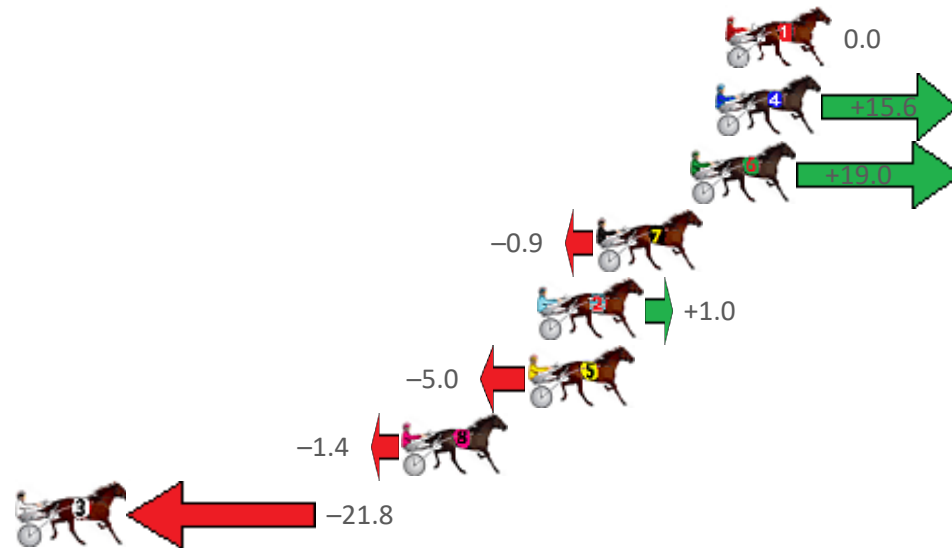

Redcliffe Race 6 Distance 1780m

Thursday, 24 November 2022

Gross Time: 2:10.60 MileRate: 1:58.10 LeadTime: 11.10s First Qtr: 30.90s Second Qtr: 31.10s Third Qtr: 28.30s Fourth Qtr: 29.20s

NoHorse	Plc	Mar	800 Posi	400 Posi	Time	3rd Qtr	4th Qtr
1 SAILALONG SINBAD	1	0.0m	0.0m (0)	0.0m (0)	2:10.60	28.30s	29.20s
4 THE IRISH EAGLE	2	0.4m	16.0m (1)	13.2m (0)	2:10.63	28.11s	28.27s
6 LE TISSIER	3	1.4m	20.4m (1)	18.6m (0)	2:10.71	28.19s	27.95s
7 ROLL WITH ROCKY	4	5.1m	4.2m (0)	4.4m (0)	2:10.99	28.31s	29.25s
2 WHAT A JOLT	5	7.4m	8.4m (0)	8.2m (1)	2:11.17	28.29s	29.14s
5 BE ROCK HARD	6	7.8m	2.8m (1)	3.4m (1)	2:11.20	28.34s	29.52s
8 SOLE AMBITION	7	12.8m	11.4m (1)	14.2m (2)	2:11.58	28.50s	29.10s
3 JINGLES BROMAC	8	29.0m	7.2m (1)	13.4m (1)	2:12.82	28.73s	30.33s

Finish Position and metres gained from 800m

PJ Harness Analyser

VERSION 4.02 OUT NOW

REGISTER NOW TO TRY IT FOR FREE IN DECEMBER

www.facebook.com/PJHarnessRacing

RISE Digital, Harness Racing Australia nor the provider accepts any responsibility for the completeness or accuracy of any of the information contained herein, and makes no representations about its suitability for any particular purpose. Users should make their own judgements about those matters and/or seek independent advice. You assume all risks associated with use of data provided on this page