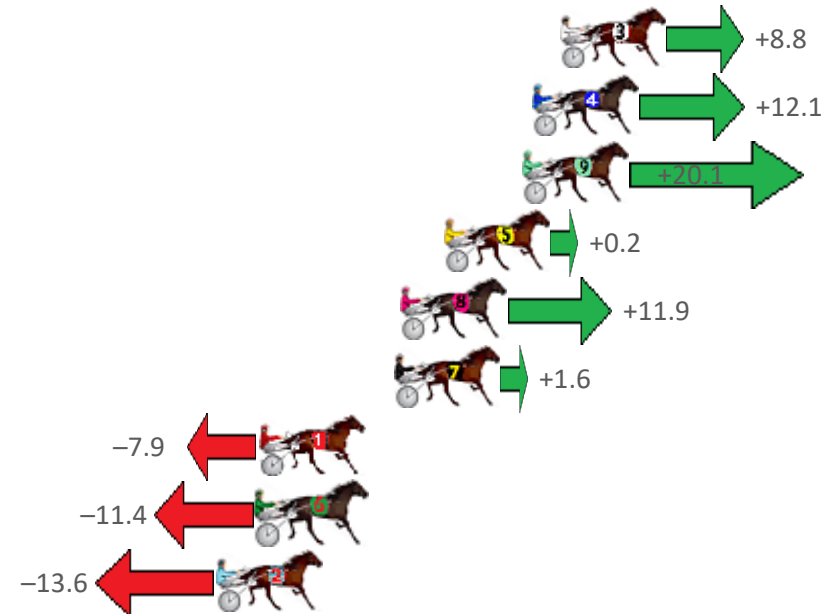

Redcliffe Race 5 Distance 2040m

Thursday, 24 November 2022

Gross Time: 2:31.70 MileRate: 1:59.70 LeadTime: 30.80s First Qtr: 31.00s Second Qtr: 30.90s Third Qtr: 29.20s Fourth Qtr: 29.80s

NoHorse	Plc	Mar	800 Posi	400 Posi	Time	3rd Qtr	4th Qtr
3 MOTU AMETHYST	1	0.0m	8.8m (1)	2.0m (2)	2:31.70	28.70s	29.65s
4 THE RAGNBONE MA	2	1.1m	13.2m (1)	6.0m (2)	2:31.79	28.68s	29.44s
9 HEAVENLY WISDOM	3	1.5m	21.6m (2)	10.8m (2)	2:31.82	28.41s	29.11s
5 DOOLITTLE DOOZZIE	4	4.6m	4.8m (1)	5.6m (1)	2:32.06	29.26s	29.73s
8 ROCKNHOLME	5	6.3m	18.2m (1)	10.0m (1)	2:32.19	28.60s	29.53s
7 GETALOADATHISGIR	6	6.6m	8.2m (0)	8.6m (0)	2:32.22	29.23s	29.65s
1 SARIE MARAIS	7	11.9m	4.0m (0)	4.4m (0)	2:32.63	29.22s	30.36s
6 FORTES IN FIDE	8	12.0m	0.6m (1)	1.6m (1)	2:32.64	29.27s	30.57s
2 SUBTLE ADVICE	9	13.6m	0.0m (0)	0.0m (0)	2:32.76	29.19s	30.81s

Finish Position and metres gained from 800m

PJ Harness Analyser

VERSION 4.02 OUT NOW

REGISTER NOW TO TRY IT FOR FREE IN DECEMBER

www.facebook.com/PJHarnessRacing

RISE Digital, Harness Racing Australia nor the provider accepts any responsibility for the completeness or accuracy of any of the information contained herein, and makes no representations about its suitability for any particular purpose. Users should make their own judgements about those matters and/or seek independent advice. You assume all risks associated with use of data provided on this page