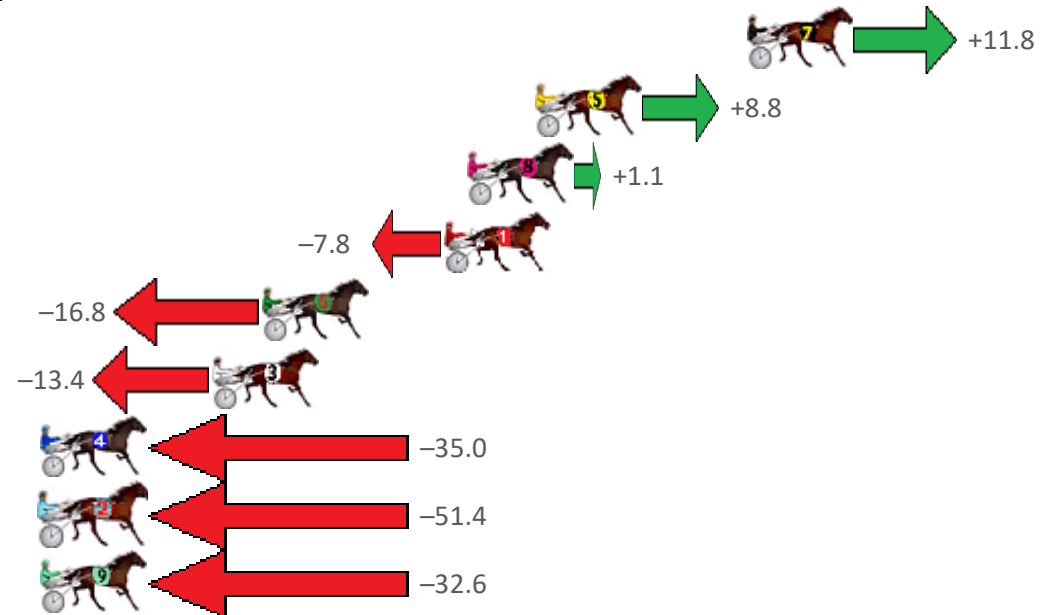

Redcliffe Race 3 Distance 1780m

Thursday, 24 November 2022

Gross Time: 2:12.70 MileRate: 2:00.00 LeadTime: 11.10s First Qtr: 28.70s Second Qtr: 30.60s Third Qtr: 30.90s Fourth Qtr: 31.40s

NoHorse	Plc	Mar	800 Posi	400 Posi	Time	3rd Qtr	4th Qtr
7 CHASIN DREAMZ	1	0.0m	11.8m (1)	0.0m (2)	2:12.70	29.99s	31.40s
5 BERTILS FIREFOX	2	8.4m	17.2m (1)	5.2m (2)	2:13.39	29.97s	31.65s
8 NON PASSARE	3	11.1m	12.2m (0)	9.6m (2)	2:13.61	30.70s	31.52s
1 ALWAYS AT NIGHT	4	12.0m	4.2m (0)	10.2m (0)	2:13.68	31.36s	31.54s
6 LITTLEDEE	5	19.2m	2.4m (1)	2.8m (1)	2:14.28	30.92s	32.68s
3 NEVAEVABEND	6	21.2m	7.8m (1)	7.8m (1)	2:14.44	30.89s	32.45s
4 TOOLITTLETOOLATE	7	43.2m	8.2m (0)	13.6m (1)	2:16.25	31.30s	33.71s
2 MELTON MAX GENT	8	51.4m	0.0m (0)	5.8m (0)	2:16.92	31.32s	34.96s
9 WHATA REACTOR	9	64.6m	32.0m (0)	36.6m (0)	2:18.00	31.24s	33.59s

Finish Position and metres gained from 800m

PJ
Data

PJ Harness Analyser

VERSION 4.02 OUT NOW
REGISTER NOW TO TRY IT FOR FREE IN DECEMBER

www.facebook.com/PJHarnessRacing

RISE Digital, Harness Racing Australia nor the provider accepts any responsibility for the completeness or accuracy of any of the information contained herein, and makes no representations about its suitability for any particular purpose. Users should make their own judgements about those matters and/or seek independent advice. You assume all risks associated with use of data provided on this page