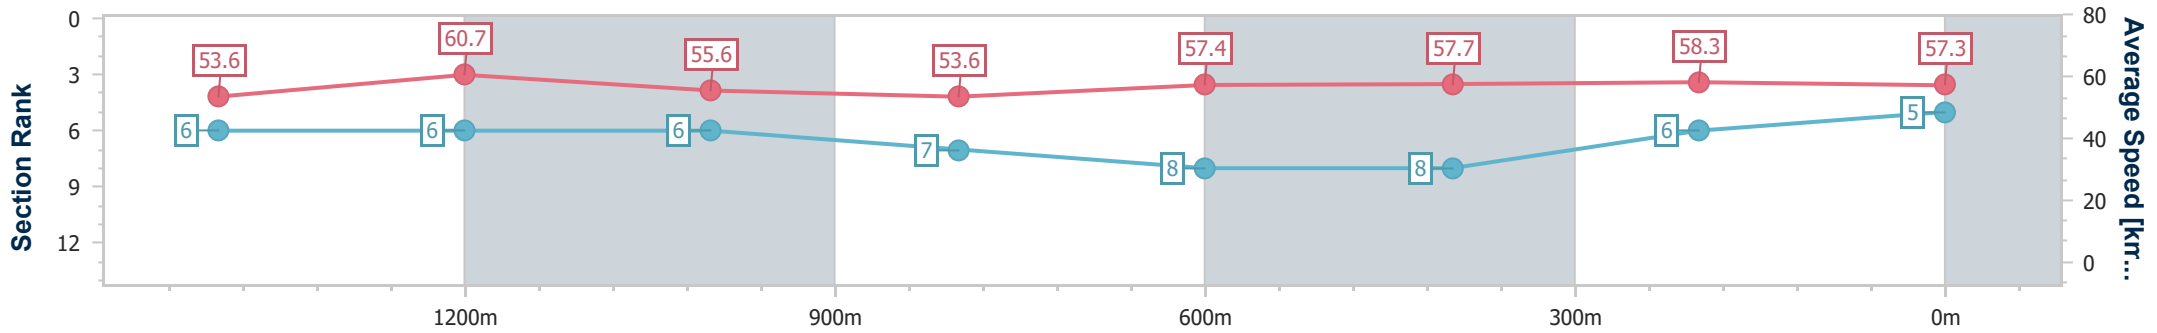

Horse/Jockey Name	Benfica Lass
Final Rank	5
Fastest Section Time (Section)	0:11.89 (1400m)
Top Speed [km/h] (Section)	66.1 (Overall)
Race State	Finished

Toowoomba QLD Professional
Race 1: HAPPY EASTER FROM TTC Maiden Handicap - 1625m
28 March 2024 - 14:44
Track Rating: Heavy 8, Weather: Fine, Rail Position: True

Section	Overall	1400m	1200m	1000m	800m	600m	400m	200m
Section Times	1:43.54 [5] (0:15.19)	1:28.35 [6] (0:11.89)	1:16.46 [6] (0:12.90)	1:03.56 [6] (0:13.53)	0:50.03 [7] (0:12.63)	0:37.40 [8] (0:12.51)	0:24.89 [8] (0:12.40)	0:12.49 [6] (0:12.49)
Average Speed [km/h]	53.6	60.7	55.6	53.6	57.4	57.7	58.3	57.3
Top Speed [km/h]	66.1	64.6	59.2	57.0	59.0	58.7	59.3	58.3
Avg. Dist. to Rail [m]	4.0	0.4	1.2	1.3	1.8	0.8	0.9	1.8
Avg. Stride Freq. [Hz]	2.1	2.2	2.1	2.1	2.2	2.2	2.2	2.2
Avg. Stride Length [m]	7.0	7.6	7.3	7.0	7.4	7.3	7.3	7.3

- [ ] Ranking at each section and finish
- -.-.- No data available at this section
- NA No data available