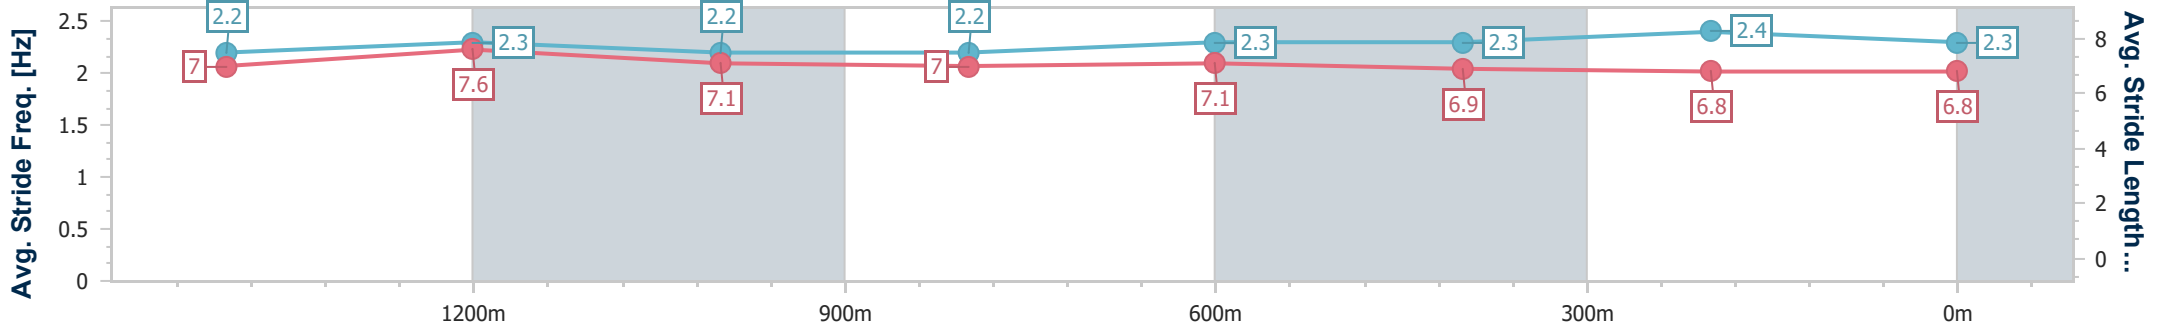

Horse/Jockey Name	Pride An' Joy
Final Rank	4
Fastest Section Time (Section)	0:11.75 (1400m)
Top Speed [km/h] (Section)	66.2 (Overall)
Race State	Finished

Toowoomba QLD Professional
Race 1: HAPPY EASTER FROM TTC Maiden Handicap - 1625m
28 March 2024 - 14:44
Track Rating: Heavy 8, Weather: Fine, Rail Position: True

Section	Overall	1400m	1200m	1000m	800m	600m	400m	200m
Section Times	1:43.30 [4] (0:14.79)	1:28.51 [2] (0:11.75)	1:16.76 [3] (0:12.87)	1:03.89 [3] (0:13.42)	0:50.47 [2] (0:12.65)	0:37.82 [2] (0:12.49)	0:25.33 [3] (0:12.46)	0:12.87 [3] (0:12.87)
Average Speed [km/h]	55.2	62.1	56.1	54.4	57.4	58.2	58.0	56.1
Top Speed [km/h]	66.2	65.6	60.0	57.2	58.4	59.5	59.0	56.9
Avg. Dist. to Rail [m]	6.9	2.6	3.6	3.4	3.3	2.2	1.1	0.7
Avg. Stride Freq. [Hz]	2.2	2.3	2.2	2.2	2.3	2.3	2.4	2.3
Avg. Stride Length [m]	7.0	7.6	7.1	7.0	7.1	6.9	6.8	6.8

- [ ] Ranking at each section and finish
- -.-.- No data available at this section
- NA No data available