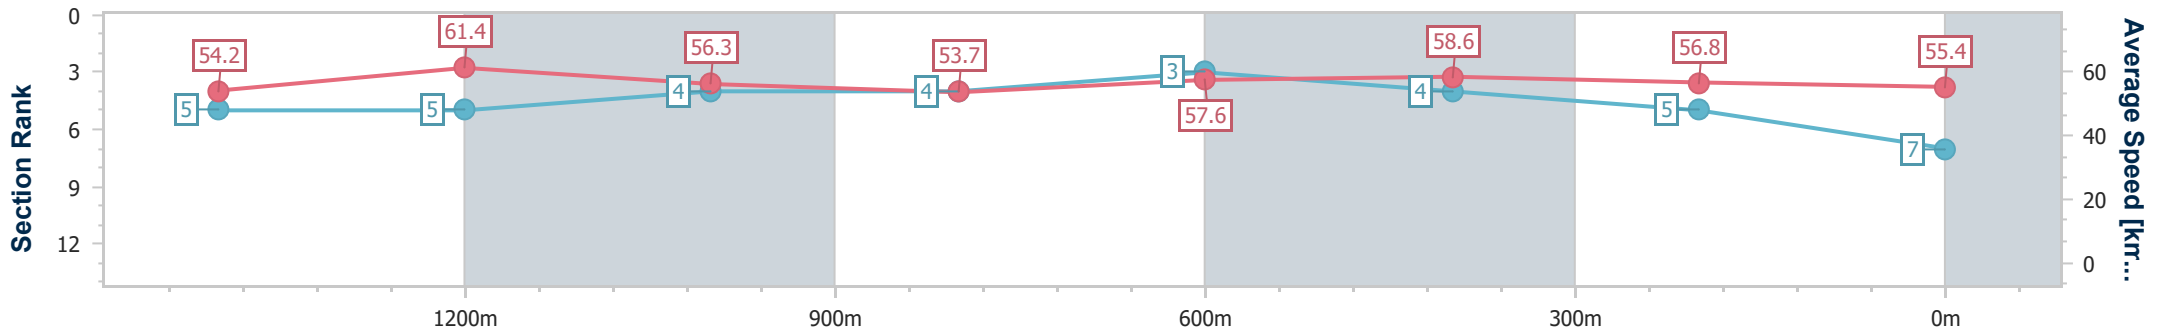

Horse/Jockey Name	Ready To Thunder
Final Rank	7
Fastest Section Time (Section)	0:11.82 (1400m)
Top Speed [km/h] (Section)	65.4 (Overall)
Race State	Finished

Toowoomba QLD Professional
Race 1: HAPPY EASTER FROM TTC Maiden Handicap - 1625m
28 March 2024 - 14:44
Track Rating: Heavy 8, Weather: Fine, Rail Position: True

Section	Overall	1400m	1200m	1000m	800m	600m	400m	200m
Section Times	1:43.90 [7] (0:15.02)	1:28.88 [5] (0:11.82)	1:17.06 [5] (0:12.83)	1:04.23 [4] (0:13.46)	0:50.77 [4] (0:12.58)	0:38.19 [3] (0:12.43)	0:25.76 [4] (0:12.73)	0:13.03 [5] (0:13.03)
Average Speed [km/h]	54.2	61.4	56.3	53.7	57.6	58.6	56.8	55.4
Top Speed [km/h]	65.4	65.3	59.5	56.2	58.9	59.6	58.5	56.4
Avg. Dist. to Rail [m]	4.6	1.6	2.4	1.6	2.3	2.1	1.6	1.4
Avg. Stride Freq. [Hz]	2.3	2.3	2.2	2.2	2.3	2.4	2.3	2.3
Avg. Stride Length [m]	6.6	7.6	7.1	6.7	7.0	6.9	6.8	6.7

- [ ] Ranking at each section and finish
- -.-.- No data available at this section
- NA No data available