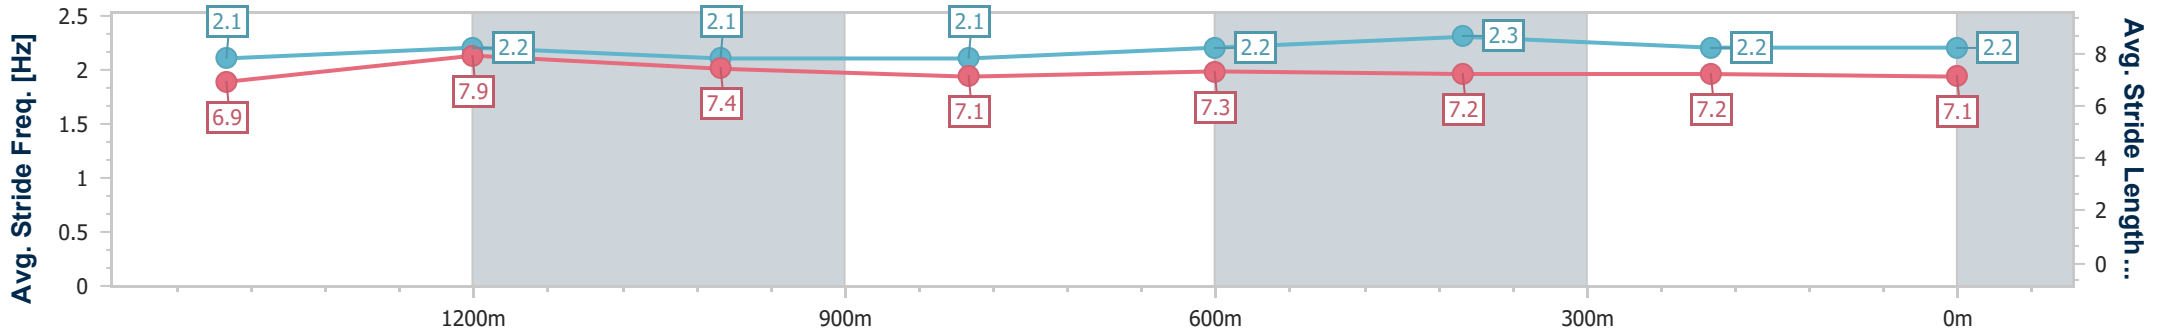

Horse/Jockey Name	Licence To Thrill
Final Rank	8
Fastest Section Time (Section)	0:11.87 (1400m)
Top Speed [km/h] (Section)	65.6 (Overall)
Race State	Finished

Toowoomba QLD Professional
Race 1: HAPPY EASTER FROM TTC Maiden Handicap - 1625m
28 March 2024 - 14:44
Track Rating: Heavy 8, Weather: Fine, Rail Position: True

Section	Overall	1400m	1200m	1000m	800m	600m	400m	200m
Section Times	1:44.12 [8] (0:15.37)	1:28.75 [7] (0:11.87)	1:16.88 [7] (0:12.81)	1:04.07 [7] (0:13.41)	0:50.66 [6] (0:12.51)	0:38.15 [6] (0:12.56)	0:25.59 [6] (0:12.61)	0:12.98 [7] (0:12.98)
Average Speed [km/h]	53.1	60.9	56.3	53.9	58.1	58.1	57.6	55.3
Top Speed [km/h]	65.6	64.0	59.1	56.2	59.4	59.5	58.3	57.6
Avg. Dist. to Rail [m]	6.6	0.8	1.7	1.7	2.6	2.4	1.8	3.4
Avg. Stride Freq. [Hz]	2.1	2.2	2.1	2.1	2.2	2.3	2.2	2.2
Avg. Stride Length [m]	6.9	7.9	7.4	7.1	7.3	7.2	7.2	7.1

- [ ] Ranking at each section and finish
- -.-.-.- No data available at this section
- NA No data available