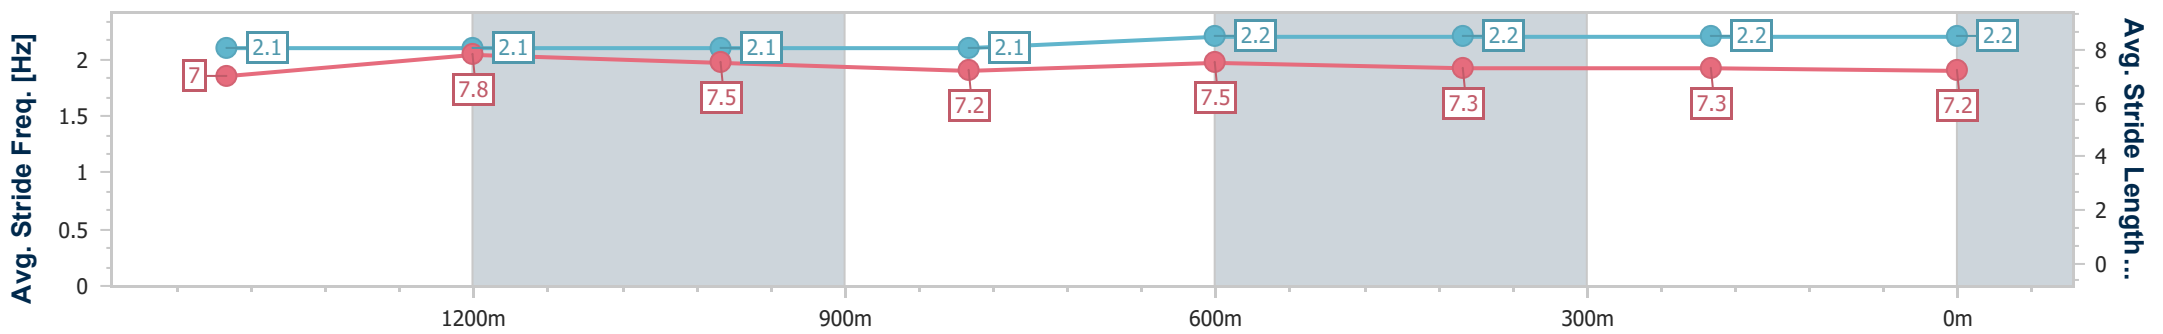

- [] Ranking at each section and finish
- .-.-.- No data available at this section
- NA No data available

Horse/Jockey Name	Liza In Lights
Final Rank	9
Fastest Section Time (Section)	0:12.23 (1400m)
Top Speed [km/h] (Section)	63.8 (1400m)
Race State	Finished

Toowoomba QLD Professional
 Race 1: HAPPY EASTER FROM TTC Maiden Handicap - 1625m
 28 March 2024 - 14:44
 Track Rating: Heavy 8, Weather: Fine, Rail Position: True

Section	Overall	1400m	1200m	1000m	800m	600m	400m	200m					
Section Times	1:44.26 [9] (0:15.48)	1:28.78 [8] (0:12.23)	1:16.55 [10] (0:12.81)	1:03.74 [10] (0:13.53)	0:50.21 [10] (0:12.27)	0:37.94 [9] (0:12.53)	0:25.41 [9] (0:12.57)	0:12.84 [9] (0:12.84)					
Average Speed [km/h]	52.7	60.1	56.4	53.6	59.0	58.7	57.8	56.0					
Top Speed [km/h]	63.8	63.8	58.7	57.7	59.9	60.0	58.7	57.4					
Avg. Dist. to Rail [m]	7.3	3.6	1.5	1.5	2.9	3.5	3.1	4.0					
Avg. Stride Freq. [Hz]	2.1	2.1	2.1	2.1	2.2	2.2	2.2	2.2					
Avg. Stride Length [m]	7.0	7.8	7.5	7.2	7.5	7.3	7.3	7.2					