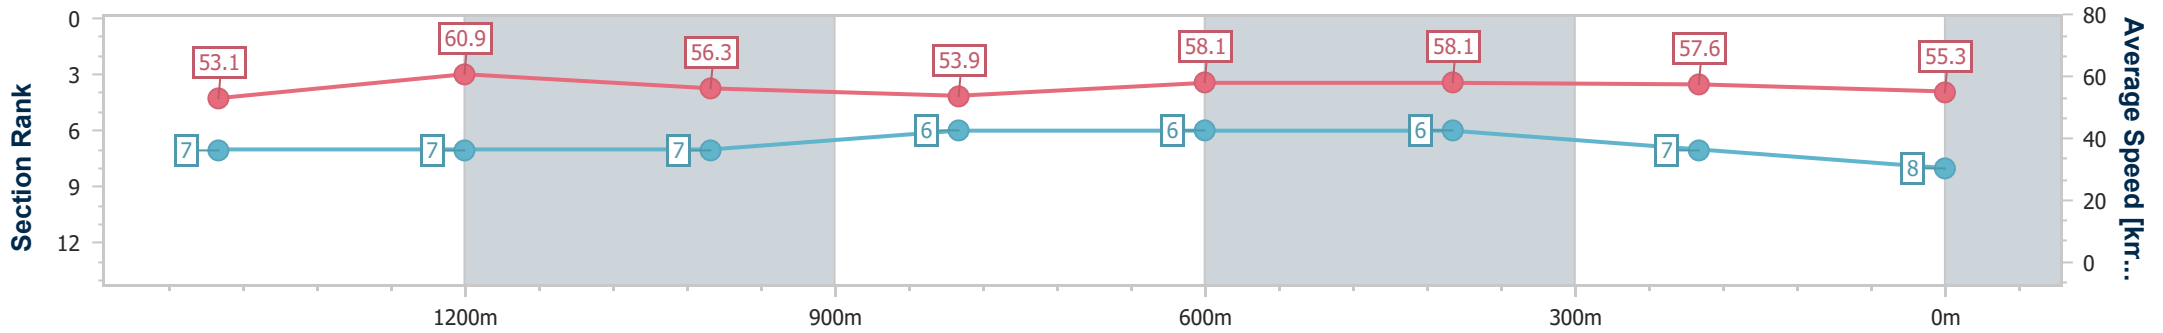

Horse/Jockey Name	Licence To Thrill
Final Rank	8
Fastest Section Time (Section)	0:11.87 (1400m)
Top Speed [km/h] (Section)	65.6 (Overall)
Race State	Finished

Toowoomba QLD Professional
Race 1: HAPPY EASTER FROM TTC Maiden Handicap - 1625m
28 March 2024 - 14:44
Track Rating: Heavy 8, Weather: Fine, Rail Position: True

Section	Overall	1400m	1200m	1000m	800m	600m	400m	200m
Section Times	1:44.12 [8] (0:15.37)	1:28.75 [7] (0:11.87)	1:16.88 [7] (0:12.81)	1:04.07 [7] (0:13.41)	0:50.66 [6] (0:12.51)	0:38.15 [6] (0:12.56)	0:25.59 [6] (0:12.61)	0:12.98 [7] (0:12.98)
Average Speed [km/h]	53.1	60.9	56.3	53.9	58.1	58.1	57.6	55.3
Top Speed [km/h]	65.6	64.0	59.1	56.2	59.4	59.5	58.3	57.6
Avg. Dist. to Rail [m]	6.6	0.8	1.7	1.7	2.6	2.4	1.8	3.4
Avg. Stride Freq. [Hz]	2.1	2.2	2.1	2.1	2.2	2.3	2.2	2.2
Avg. Stride Length [m]	6.9	7.9	7.4	7.1	7.3	7.2	7.2	7.1

- [ ] Ranking at each section and finish
- -.-.-.- No data available at this section
- NA No data available