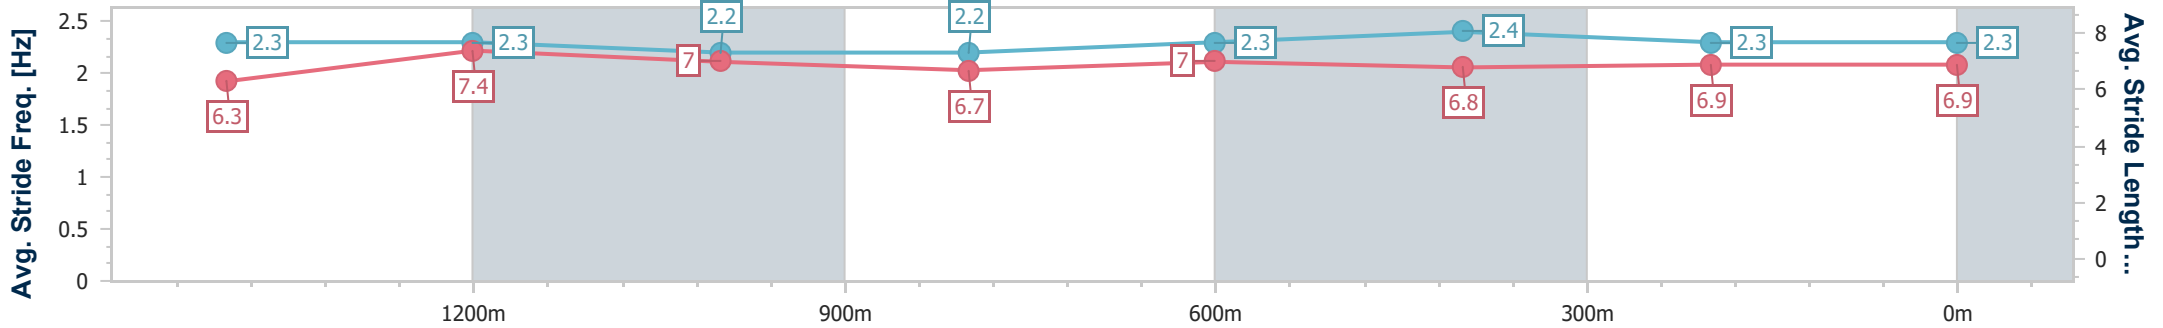

Horse/Jockey Name	Hillside Road
Final Rank	6
Fastest Section Time (Section)	0:11.91 (1400m)
Top Speed [km/h] (Section)	66.2 (Overall)
Race State	Finished

Toowoomba QLD Professional
Race 1: HAPPY EASTER FROM TTC Maiden Handicap - 1625m
28 March 2024 - 14:44
Track Rating: Heavy 8, Weather: Fine, Rail Position: True

Section	Overall	1400m	1200m	1000m	800m	600m	400m	200m
Section Times	1:43.73 [6] (0:15.58)	1:28.15 [10] (0:11.91)	1:16.24 [9] (0:12.78)	1:03.46 [8] (0:13.41)	0:50.05 [8] (0:12.36)	0:37.69 [7] (0:12.60)	0:25.09 [7] (0:12.56)	0:12.53 [8] (0:12.53)
Average Speed [km/h]	52.2	60.3	56.2	53.9	58.8	58.8	58.2	57.6
Top Speed [km/h]	66.2	64.6	59.3	57.2	61.1	60.7	58.9	58.3
Avg. Dist. to Rail [m]	4.4	0.5	0.3	0.9	3.3	5.3	4.7	5.4
Avg. Stride Freq. [Hz]	2.3	2.3	2.2	2.2	2.3	2.4	2.3	2.3
Avg. Stride Length [m]	6.3	7.4	7.0	6.7	7.0	6.8	6.9	6.9

- [ ] Ranking at each section and finish
- -.-.- No data available at this section
- NA No data available