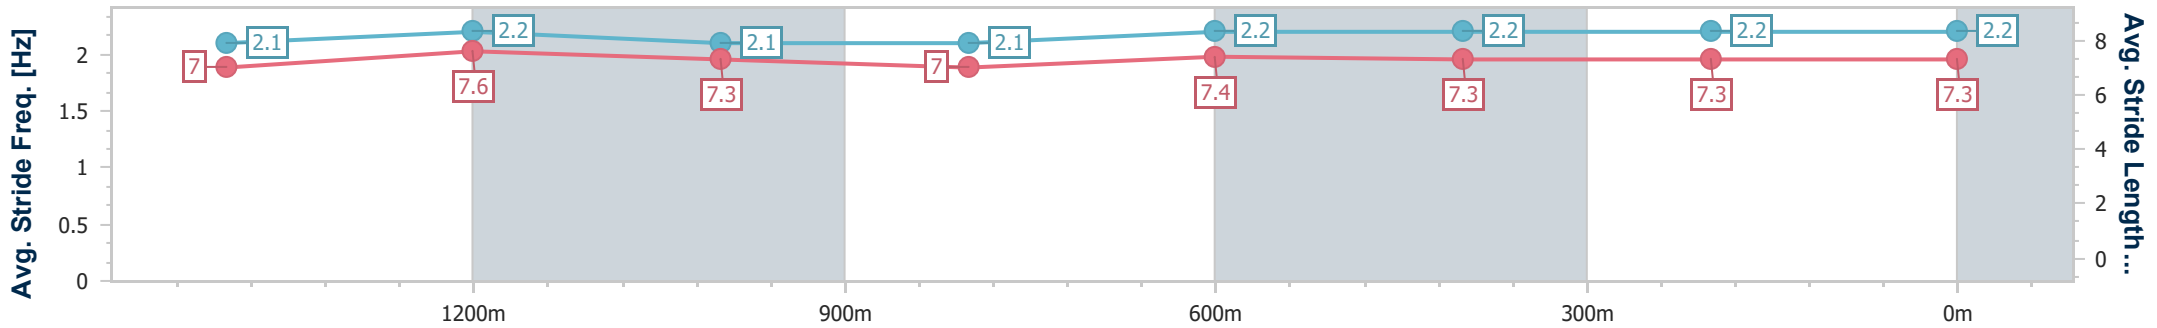

Toowoomba QLD Professional
 Race 1: HAPPY EASTER FROM TTC Maiden Handicap - 1625m
 28 March 2024 - 14:44
 Track Rating: Heavy 8, Weather: Fine, Rail Position: True

Section	Overall	1400m	1200m	1000m	800m	600m	400m	200m
Section Times	1:43.54 [5] (0:15.19)	1:28.35 [6] (0:11.89)	1:16.46 [6] (0:12.90)	1:03.56 [6] (0:13.53)	0:50.03 [7] (0:12.63)	0:37.40 [8] (0:12.51)	0:24.89 [8] (0:12.40)	0:12.49 [6] (0:12.49)
Average Speed [km/h]	53.6	60.7	55.6	53.6	57.4	57.7	58.3	57.3
Top Speed [km/h]	66.1	64.6	59.2	57.0	59.0	58.7	59.3	58.3
Avg. Dist. to Rail [m]	4.0	0.4	1.2	1.3	1.8	0.8	0.9	1.8
Avg. Stride Freq. [Hz]	2.1	2.2	2.1	2.1	2.2	2.2	2.2	2.2
Avg. Stride Length [m]	7.0	7.6	7.3	7.0	7.4	7.3	7.3	7.3