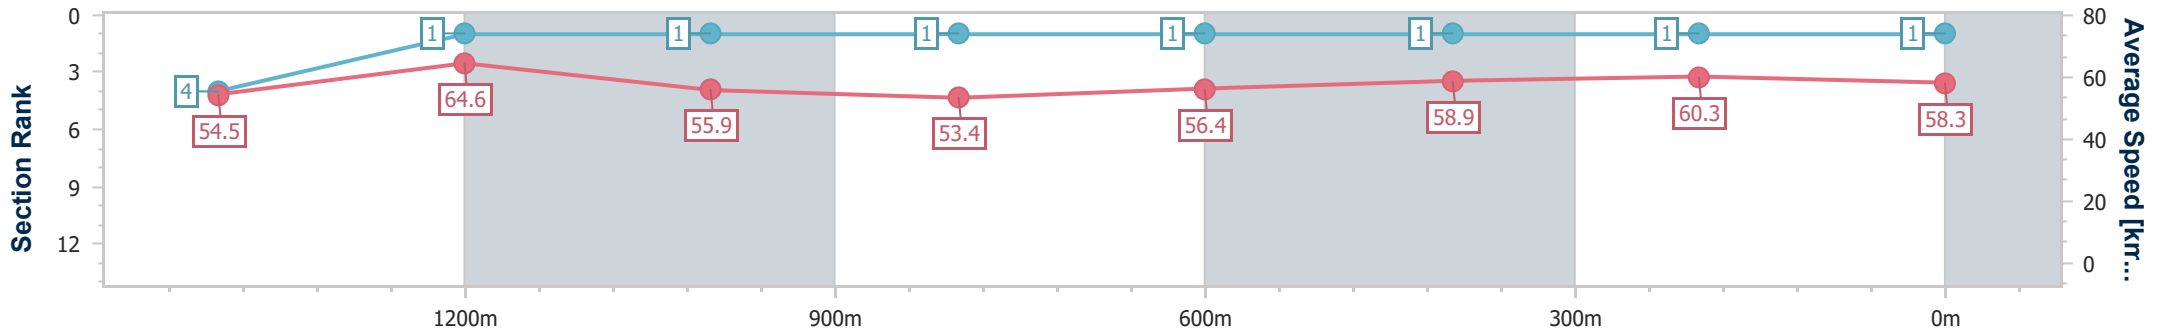

Section	Overall	1400m	1200m	1000m	800m	600m	400m	200m
Section Times	1:41.94 [1] (0:14.98)	1:26.96 [4] (0:11.29)	1:15.67 [1] (0:12.88)	1:02.79 [1] (0:13.47)	0:49.32 [1] (0:12.74)	0:36.58 [1] (0:12.29)	0:24.29 [1] (0:11.94)	0:12.35 [1] (0:12.35)
Average Speed [km/h]	54.5	64.6	55.9	53.4	56.4	58.9	60.3	58.3
Top Speed [km/h]	67.2	66.6	61.4	55.3	58.9	61.0	61.5	60.4
Avg. Dist. to Rail [m]	7.4	2.3	1.0	1.4	0.9	0.9	0.2	0.3
Avg. Stride Freq. [Hz]	2.3	2.4	2.3	2.2	2.3	2.3	2.4	2.3
Avg. Stride Length [m]	6.5	7.6	6.8	6.7	6.9	7.0	7.0	7.0