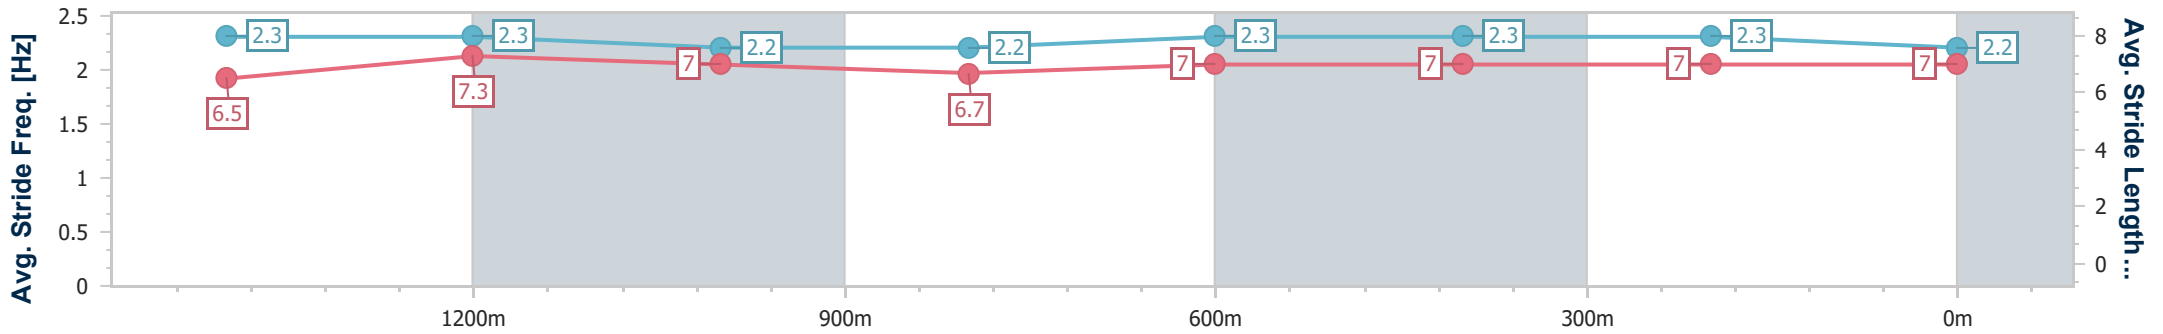

Horse/Jockey Name	Calm Buckle
Final Rank	3
Fastest Section Time (Section)	0:11.72 (1400m)
Top Speed [km/h] (Section)	66.5 (Overall)
Race State	Finished

Toowoomba QLD Professional
Race 1: HAPPY EASTER FROM TTC Maiden Handicap - 1625m

28 March 2024 - 14:44

Track Rating: Heavy 8, Weather: Fine, Rail Position: True

Section	Overall	1400m	1200m	1000m	800m	600m	400m	200m
Section Times	1:43.30 [3] (0:14.95)	1:28.35 [3] (0:11.72)	1:16.63 [4] (0:13.01)	1:03.62 [5] (0:13.55)	0:50.07 [5] (0:12.63)	0:37.44 [5] (0:12.37)	0:25.07 [5] (0:12.44)	0:12.63 [4] (0:12.63)
Average Speed [km/h]	54.0	61.0	55.5	53.3	57.4	58.1	57.9	56.9
Top Speed [km/h]	66.5	64.6	58.8	55.7	58.4	59.1	58.8	59.0
Avg. Dist. to Rail [m]	2.8	1.0	1.7	1.0	1.3	0.4	0.4	0.8
Avg. Stride Freq. [Hz]	2.3	2.3	2.2	2.2	2.3	2.3	2.3	2.2
Avg. Stride Length [m]	6.5	7.3	7.0	6.7	7.0	7.0	7.0	7.0

- [ ] Ranking at each section and finish
- -.-.- No data available at this section
- NA No data available