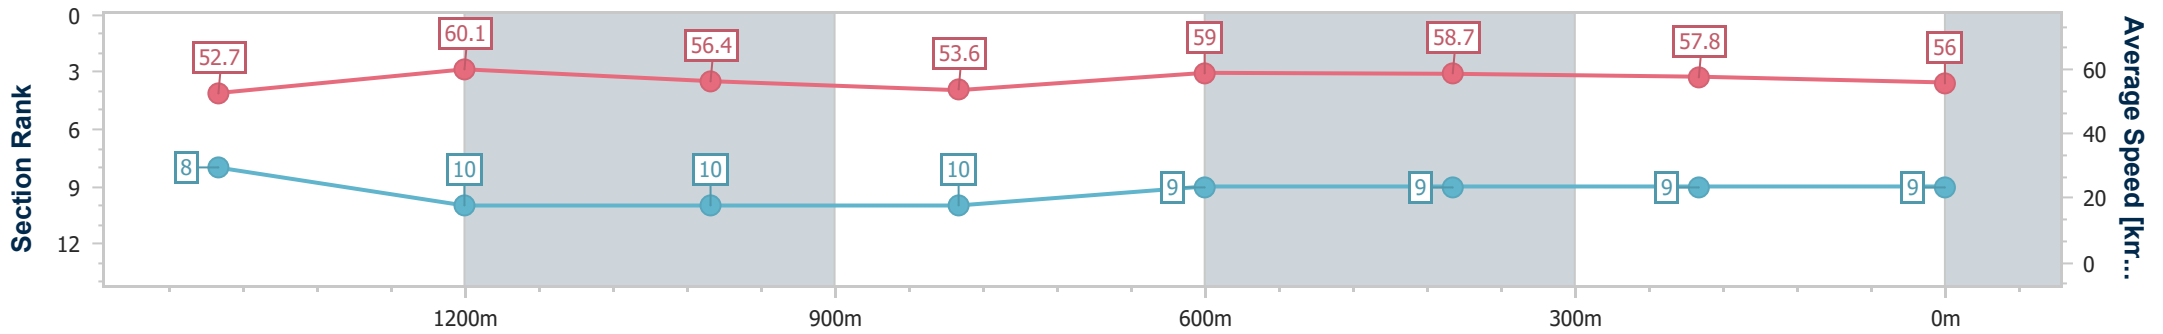

Horse/Jockey Name	Liza In Lights
Final Rank	9
Fastest Section Time (Section)	0:12.23 (1400m)
Top Speed [km/h] (Section)	63.8 (1400m)
Race State	Finished

Toowoomba QLD Professional
Race 1: HAPPY EASTER FROM TTC Maiden Handicap - 1625m
28 March 2024 - 14:44
Track Rating: Heavy 8, Weather: Fine, Rail Position: True

Section	Overall	1400m	1200m	1000m	800m	600m	400m	200m					
Section Times	1:44.26 [9] (0:15.48)	1:28.78 [8] (0:12.23)	1:16.55 [10] (0:12.81)	1:03.74 [10] (0:13.53)	0:50.21 [10] (0:12.27)	0:37.94 [9] (0:12.53)	0:25.41 [9] (0:12.57)	0:12.84 [9] (0:12.84)					
Average Speed [km/h]	52.7	60.1	56.4	53.6	59.0	58.7	57.8	56.0					
Top Speed [km/h]	63.8	63.8	58.7	57.7	59.9	60.0	58.7	57.4					
Avg. Dist. to Rail [m]	7.3	3.6	1.5	1.5	2.9	3.5	3.1	4.0					
Avg. Stride Freq. [Hz]	2.1	2.1	2.1	2.1	2.2	2.2	2.2	2.2					
Avg. Stride Length [m]	7.0	7.8	7.5	7.2	7.5	7.3	7.3	7.2					

- [ ] Ranking at each section and finish
- -.-.- No data available at this section
- NA No data available