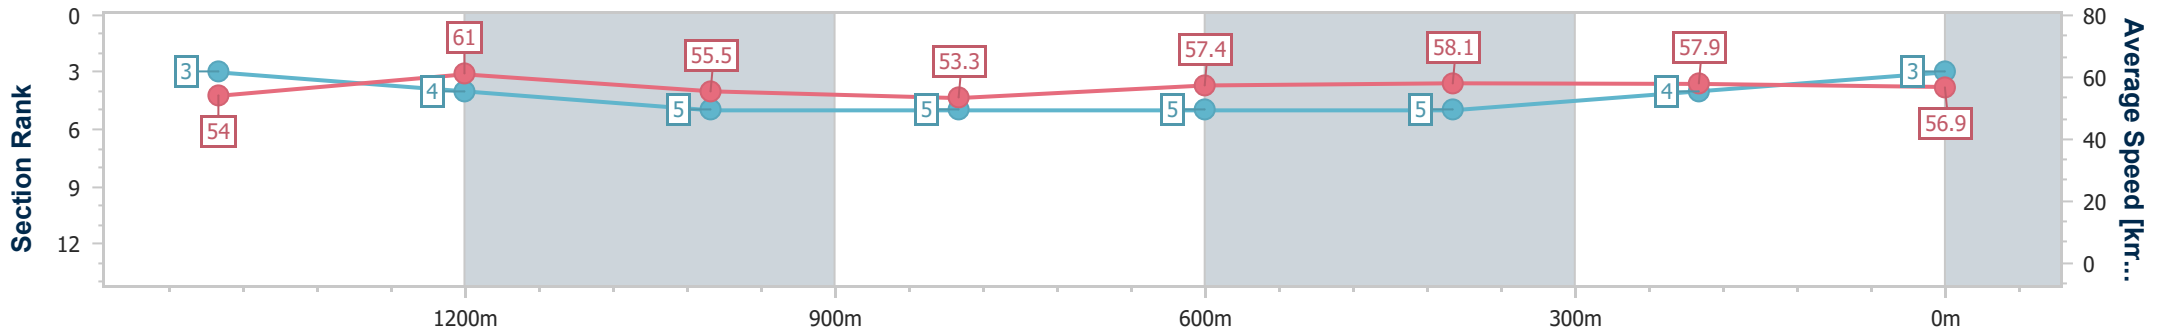

Horse/Jockey Name	Calm Buckle
Final Rank	3
Fastest Section Time (Section)	0:11.72 (1400m)
Top Speed [km/h] (Section)	66.5 (Overall)
Race State	Finished

Toowoomba QLD Professional
Race 1: HAPPY EASTER FROM TTC Maiden Handicap - 1625m

28 March 2024 - 14:44

Track Rating: Heavy 8, Weather: Fine, Rail Position: True

Section	Overall	1400m	1200m	1000m	800m	600m	400m	200m
Section Times	1:43.30 [3] (0:14.95)	1:28.35 [3] (0:11.72)	1:16.63 [4] (0:13.01)	1:03.62 [5] (0:13.55)	0:50.07 [5] (0:12.63)	0:37.44 [5] (0:12.37)	0:25.07 [5] (0:12.44)	0:12.63 [4] (0:12.63)
Average Speed [km/h]	54.0	61.0	55.5	53.3	57.4	58.1	57.9	56.9
Top Speed [km/h]	66.5	64.6	58.8	55.7	58.4	59.1	58.8	59.0
Avg. Dist. to Rail [m]	2.8	1.0	1.7	1.0	1.3	0.4	0.4	0.8
Avg. Stride Freq. [Hz]	2.3	2.3	2.2	2.2	2.3	2.3	2.3	2.2
Avg. Stride Length [m]	6.5	7.3	7.0	6.7	7.0	7.0	7.0	7.0

- [ ] Ranking at each section and finish
- -.-.- No data available at this section
- NA No data available