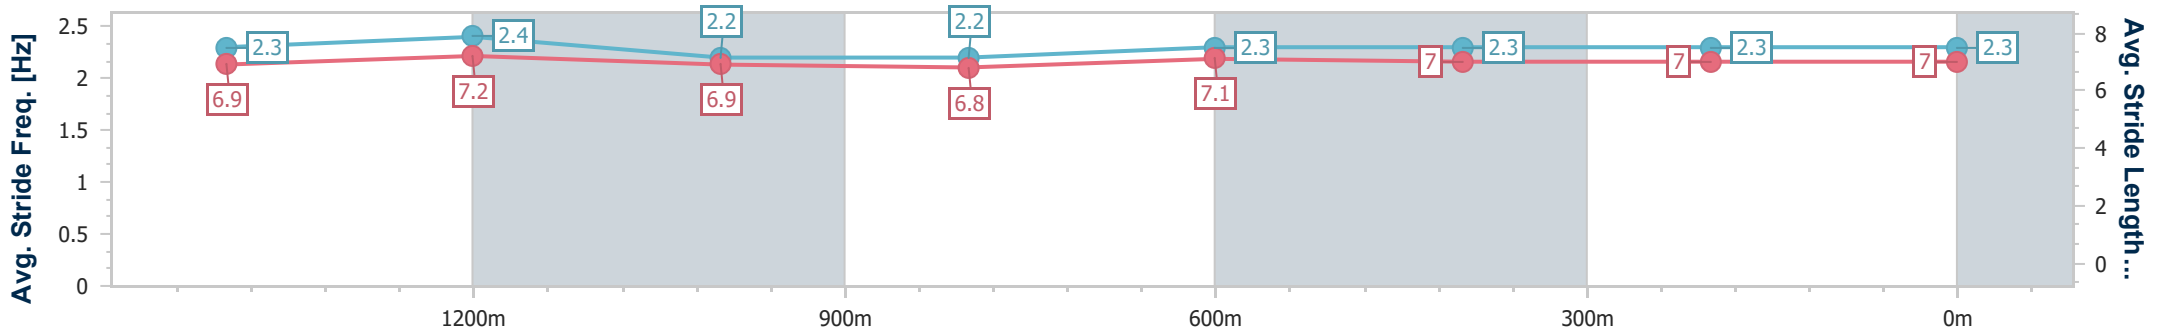

Horse/Jockey Name	Man Talk
Final Rank	2
Fastest Section Time (Section)	0:11.80 (1400m)
Top Speed [km/h] (Section)	67.8 (Overall)
Race State	Finished

Toowoomba QLD Professional
Race 1: HAPPY EASTER FROM TTC Maiden Handicap - 1625m
28 March 2024 - 14:44
Track Rating: Heavy 8, Weather: Fine, Rail Position: True

Section	Overall	1400m	1200m	1000m	800m	600m	400m	200m
Section Times	1:42.65 [2] (0:14.69)	1:27.96 [1] (0:11.80)	1:16.16 [2] (0:12.91)	1:03.25 [2] (0:13.62)	0:49.63 [3] (0:12.73)	0:36.90 [4] (0:12.18)	0:24.72 [2] (0:12.25)	0:12.47 [2] (0:12.47)
Average Speed [km/h]	55.5	61.5	55.9	53.3	57.2	58.8	58.6	57.7
Top Speed [km/h]	67.8	65.5	59.2	56.5	58.9	60.5	59.3	58.9
Avg. Dist. to Rail [m]	4.2	1.2	2.9	2.6	2.0	0.7	0.5	0.6
Avg. Stride Freq. [Hz]	2.3	2.4	2.2	2.2	2.3	2.3	2.3	2.3
Avg. Stride Length [m]	6.9	7.2	6.9	6.8	7.1	7.0	7.0	7.0

- [ ] Ranking at each section and finish
- -.-.- No data available at this section
- NA No data available