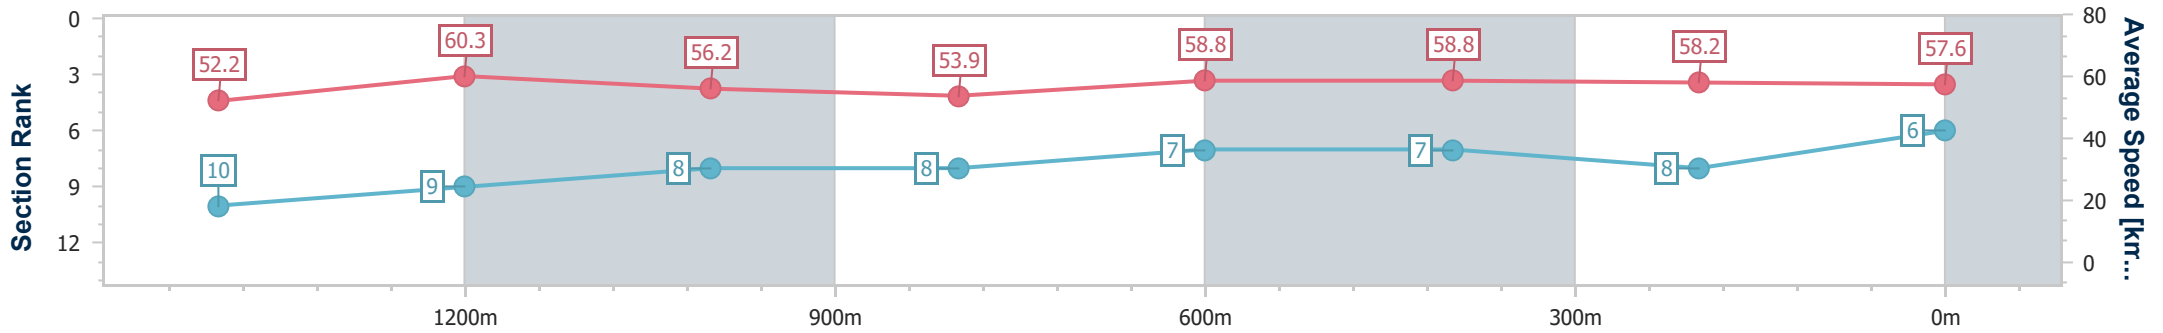

Horse/Jockey Name	Hillside Road
Final Rank	6
Fastest Section Time (Section)	0:11.91 (1400m)
Top Speed [km/h] (Section)	66.2 (Overall)
Race State	Finished

Toowoomba QLD Professional
Race 1: HAPPY EASTER FROM TTC Maiden Handicap - 1625m
28 March 2024 - 14:44
Track Rating: Heavy 8, Weather: Fine, Rail Position: True

Section	Overall	1400m	1200m	1000m	800m	600m	400m	200m
Section Times	1:43.73 [6] (0:15.58)	1:28.15 [10] (0:11.91)	1:16.24 [9] (0:12.78)	1:03.46 [8] (0:13.41)	0:50.05 [8] (0:12.36)	0:37.69 [7] (0:12.60)	0:25.09 [7] (0:12.56)	0:12.53 [8] (0:12.53)
Average Speed [km/h]	52.2	60.3	56.2	53.9	58.8	58.8	58.2	57.6
Top Speed [km/h]	66.2	64.6	59.3	57.2	61.1	60.7	58.9	58.3
Avg. Dist. to Rail [m]	4.4	0.5	0.3	0.9	3.3	5.3	4.7	5.4
Avg. Stride Freq. [Hz]	2.3	2.3	2.2	2.2	2.3	2.4	2.3	2.3
Avg. Stride Length [m]	6.3	7.4	7.0	6.7	7.0	6.8	6.9	6.9

- [ ] Ranking at each section and finish
- -.-.- No data available at this section
- NA No data available