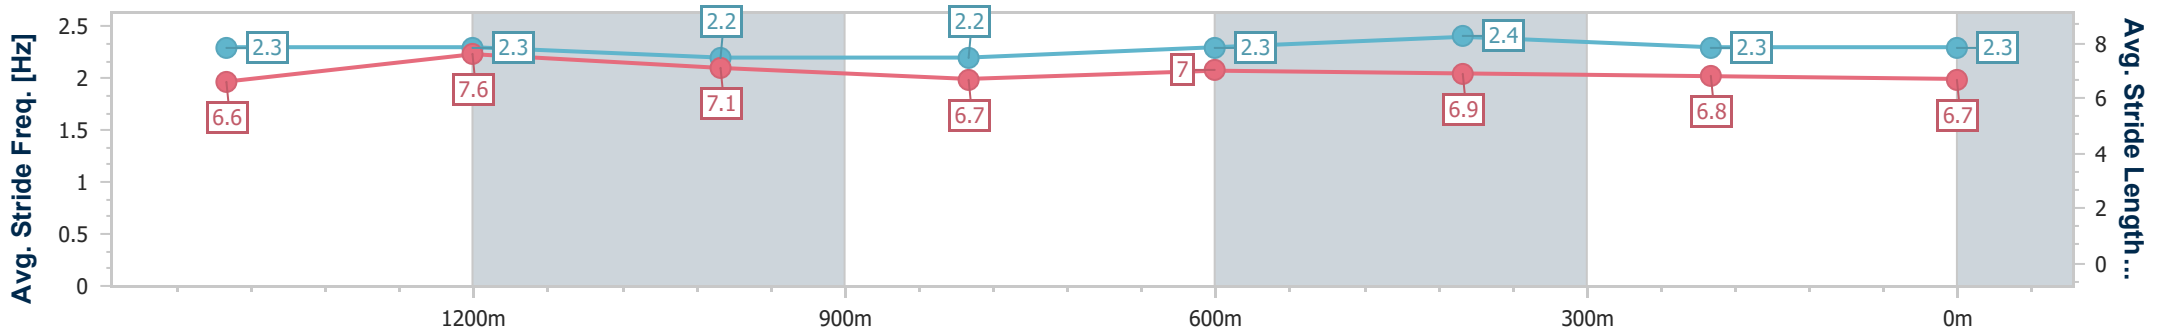

Horse/Jockey Name	Ready To Thunder
Final Rank	7
Fastest Section Time (Section)	0:11.82 (1400m)
Top Speed [km/h] (Section)	65.4 (Overall)
Race State	Finished

Toowoomba QLD Professional
Race 1: HAPPY EASTER FROM TTC Maiden Handicap - 1625m
28 March 2024 - 14:44
Track Rating: Heavy 8, Weather: Fine, Rail Position: True

Section	Overall	1400m	1200m	1000m	800m	600m	400m	200m
Section Times	1:43.90 [7] (0:15.02)	1:28.88 [5] (0:11.82)	1:17.06 [5] (0:12.83)	1:04.23 [4] (0:13.46)	0:50.77 [4] (0:12.58)	0:38.19 [3] (0:12.43)	0:25.76 [4] (0:12.73)	0:13.03 [5] (0:13.03)
Average Speed [km/h]	54.2	61.4	56.3	53.7	57.6	58.6	56.8	55.4
Top Speed [km/h]	65.4	65.3	59.5	56.2	58.9	59.6	58.5	56.4
Avg. Dist. to Rail [m]	4.6	1.6	2.4	1.6	2.3	2.1	1.6	1.4
Avg. Stride Freq. [Hz]	2.3	2.3	2.2	2.2	2.3	2.4	2.3	2.3
Avg. Stride Length [m]	6.6	7.6	7.1	6.7	7.0	6.9	6.8	6.7

- [ ] Ranking at each section and finish
- -.-.- No data available at this section
- NA No data available