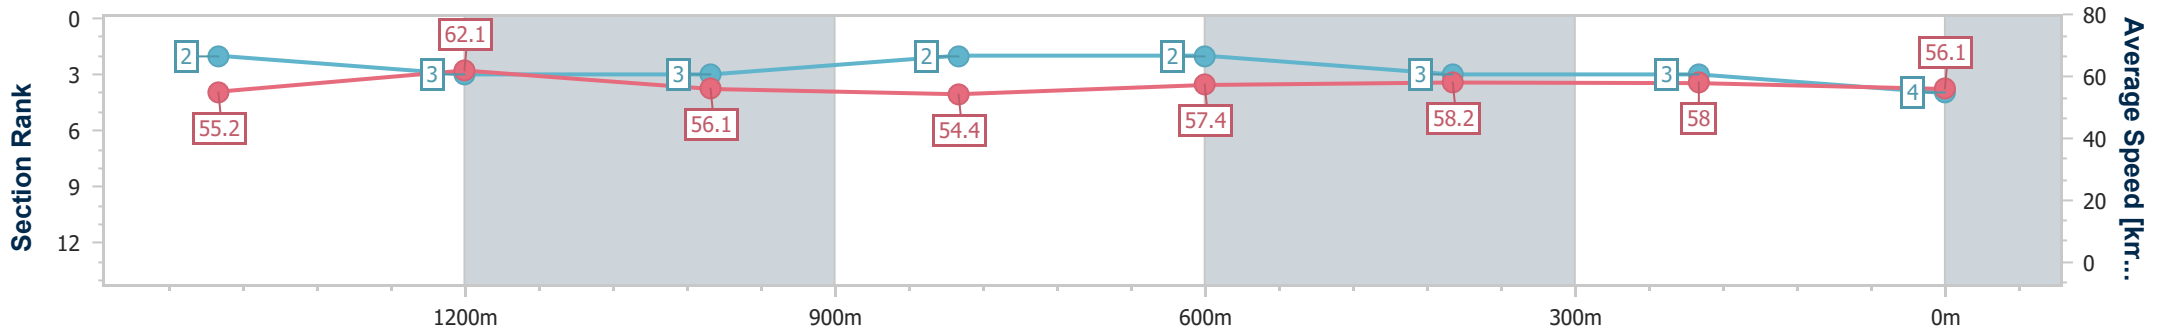

Horse/Jockey Name	Pride An' Joy
Final Rank	4
Fastest Section Time (Section)	0:11.75 (1400m)
Top Speed [km/h] (Section)	66.2 (Overall)
Race State	Finished

Toowoomba QLD Professional
Race 1: HAPPY EASTER FROM TTC Maiden Handicap - 1625m
28 March 2024 - 14:44
Track Rating: Heavy 8, Weather: Fine, Rail Position: True

Section	Overall	1400m	1200m	1000m	800m	600m	400m	200m
Section Times	1:43.30 [4] (0:14.79)	1:28.51 [2] (0:11.75)	1:16.76 [3] (0:12.87)	1:03.89 [3] (0:13.42)	0:50.47 [2] (0:12.65)	0:37.82 [2] (0:12.49)	0:25.33 [3] (0:12.46)	0:12.87 [3] (0:12.87)
Average Speed [km/h]	55.2	62.1	56.1	54.4	57.4	58.2	58.0	56.1
Top Speed [km/h]	66.2	65.6	60.0	57.2	58.4	59.5	59.0	56.9
Avg. Dist. to Rail [m]	6.9	2.6	3.6	3.4	3.3	2.2	1.1	0.7
Avg. Stride Freq. [Hz]	2.2	2.3	2.2	2.2	2.3	2.3	2.4	2.3
Avg. Stride Length [m]	7.0	7.6	7.1	7.0	7.1	6.9	6.8	6.8

- [ ] Ranking at each section and finish
- -.-.- No data available at this section
- NA No data available