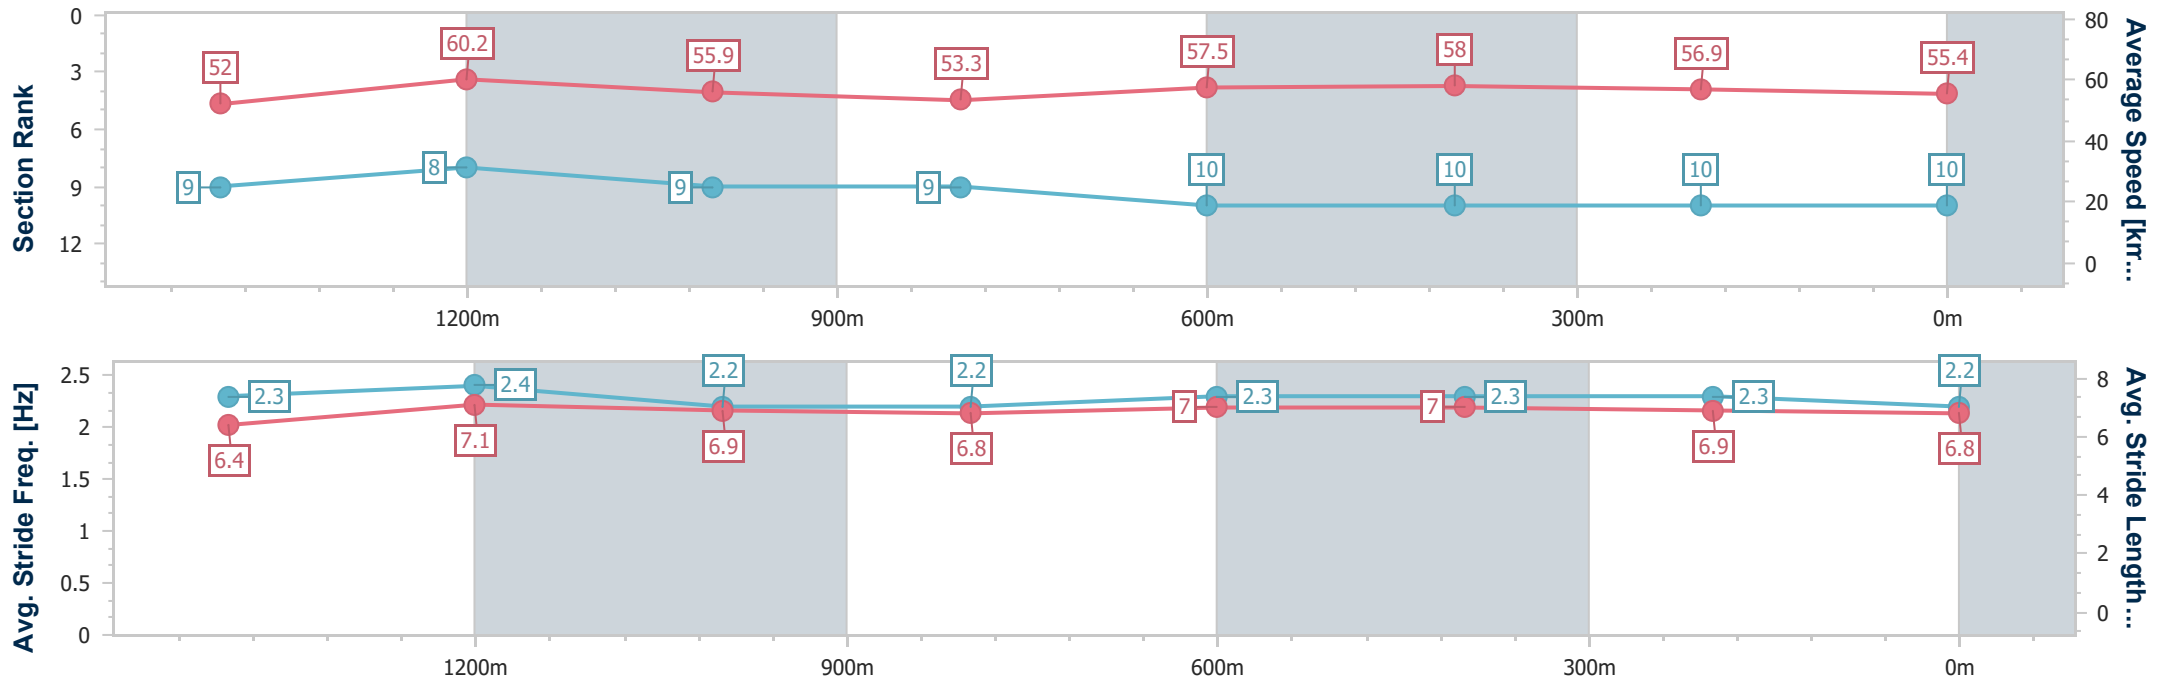

- [] Ranking at each section and finish
- .-.- No data available at this section
- NA No data available

Horse/Jockey Name	A Devil's Chance
Final Rank	10
Fastest Section Time (Section)	0:11.88 (1400m)
Top Speed [km/h] (Section)	67.3 (Overall)
Race State	Finished

Toowoomba QLD Professional
 Race 1: HAPPY EASTER FROM TTC Maiden Handicap - 1625m
 28 March 2024 - 14:44
 Track Rating: Heavy 8, Weather: Fine, Rail Position: True

Section	Overall	1400m	1200m	1000m	800m	600m	400m	200m
Section Times	1:44.51 [10] (0:15.53)	1:28.98 [9] (0:11.88)	1:17.10 [8] (0:12.87)	1:04.23 [9] (0:13.47)	0:50.76 [9] (0:12.59)	0:38.17 [10] (0:12.53)	0:25.64 [10] (0:12.63)	0:13.01 [10] (0:13.01)
Average Speed [km/h]	52.0	60.2	55.9	53.3	57.5	58.0	56.9	55.4
Top Speed [km/h]	67.3	63.5	59.4	56.8	59.4	59.4	58.2	57.1
Avg. Dist. to Rail [m]	5.3	1.6	0.5	1.6	2.1	1.7	0.7	1.0
Avg. Stride Freq. [Hz]	2.3	2.4	2.2	2.2	2.3	2.3	2.3	2.2
Avg. Stride Length [m]	6.4	7.1	6.9	6.8	7.0	7.0	6.9	6.8

- [] Ranking at each section and finish
- .-.- No data available at this section
- NA No data available