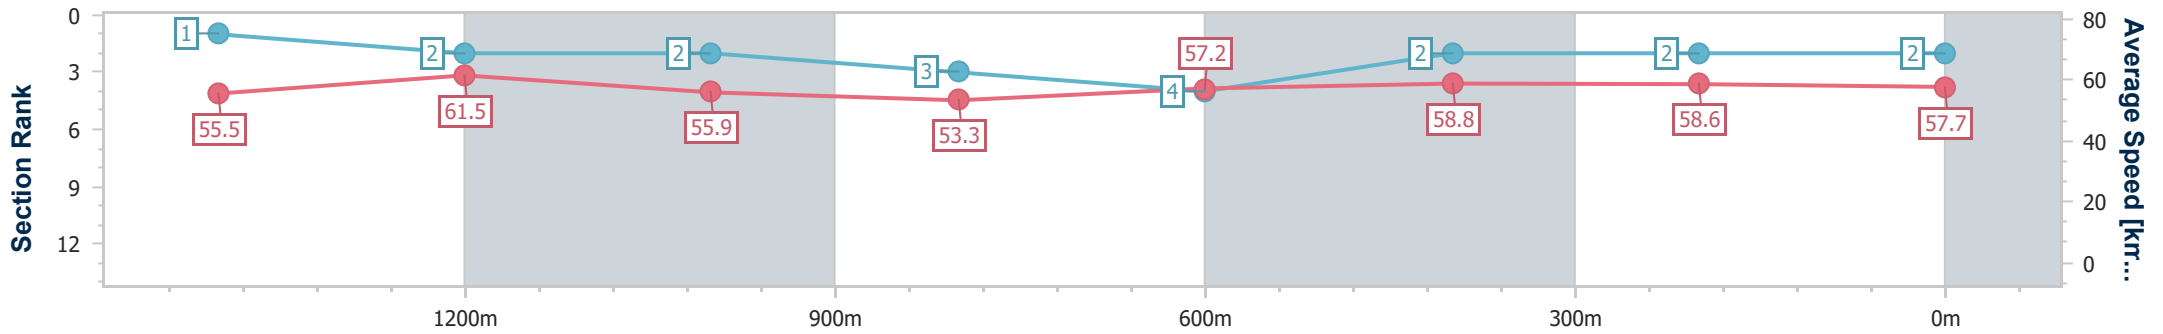

Horse/Jockey Name	Man Talk
Final Rank	2
Fastest Section Time (Section)	0:11.80 (1400m)
Top Speed [km/h] (Section)	67.8 (Overall)
Race State	Finished

Toowoomba QLD Professional
Race 1: HAPPY EASTER FROM TTC Maiden Handicap - 1625m
28 March 2024 - 14:44
Track Rating: Heavy 8, Weather: Fine, Rail Position: True

Section	Overall	1400m	1200m	1000m	800m	600m	400m	200m
Section Times	1:42.65 [2] (0:14.69)	1:27.96 [1] (0:11.80)	1:16.16 [2] (0:12.91)	1:03.25 [2] (0:13.62)	0:49.63 [3] (0:12.73)	0:36.90 [4] (0:12.18)	0:24.72 [2] (0:12.25)	0:12.47 [2] (0:12.47)
Average Speed [km/h]	55.5	61.5	55.9	53.3	57.2	58.8	58.6	57.7
Top Speed [km/h]	67.8	65.5	59.2	56.5	58.9	60.5	59.3	58.9
Avg. Dist. to Rail [m]	4.2	1.2	2.9	2.6	2.0	0.7	0.5	0.6
Avg. Stride Freq. [Hz]	2.3	2.4	2.2	2.2	2.3	2.3	2.3	2.3
Avg. Stride Length [m]	6.9	7.2	6.9	6.8	7.1	7.0	7.0	7.0

- [ ] Ranking at each section and finish
- -.-.- No data available at this section
- NA No data available