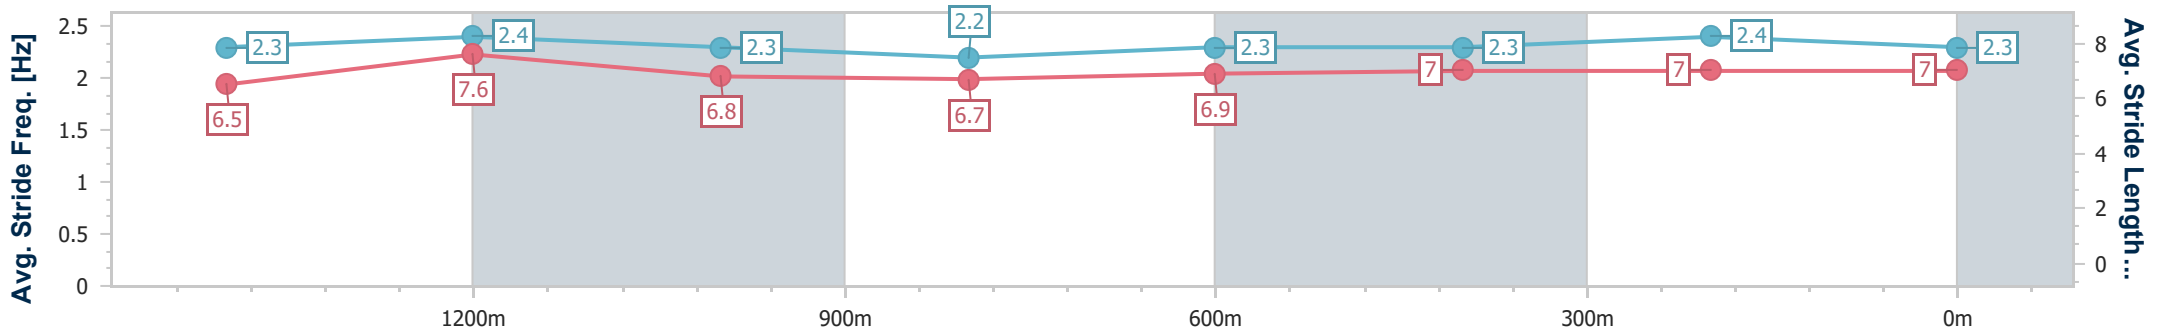

Section	Overall	1400m	1200m	1000m	800m	600m	400m	200m
Section Times	1:41.94 [1] (0:14.98)	1:26.96 [4] (0:11.29)	1:15.67 [1] (0:12.88)	1:02.79 [1] (0:13.47)	0:49.32 [1] (0:12.74)	0:36.58 [1] (0:12.29)	0:24.29 [1] (0:11.94)	0:12.35 [1] (0:12.35)
Average Speed [km/h]	54.5	64.6	55.9	53.4	56.4	58.9	60.3	58.3
Top Speed [km/h]	67.2	66.6	61.4	55.3	58.9	61.0	61.5	60.4
Avg. Dist. to Rail [m]	7.4	2.3	1.0	1.4	0.9	0.9	0.2	0.3
Avg. Stride Freq. [Hz]	2.3	2.4	2.3	2.2	2.3	2.3	2.4	2.3
Avg. Stride Length [m]	6.5	7.6	6.8	6.7	6.9	7.0	7.0	7.0