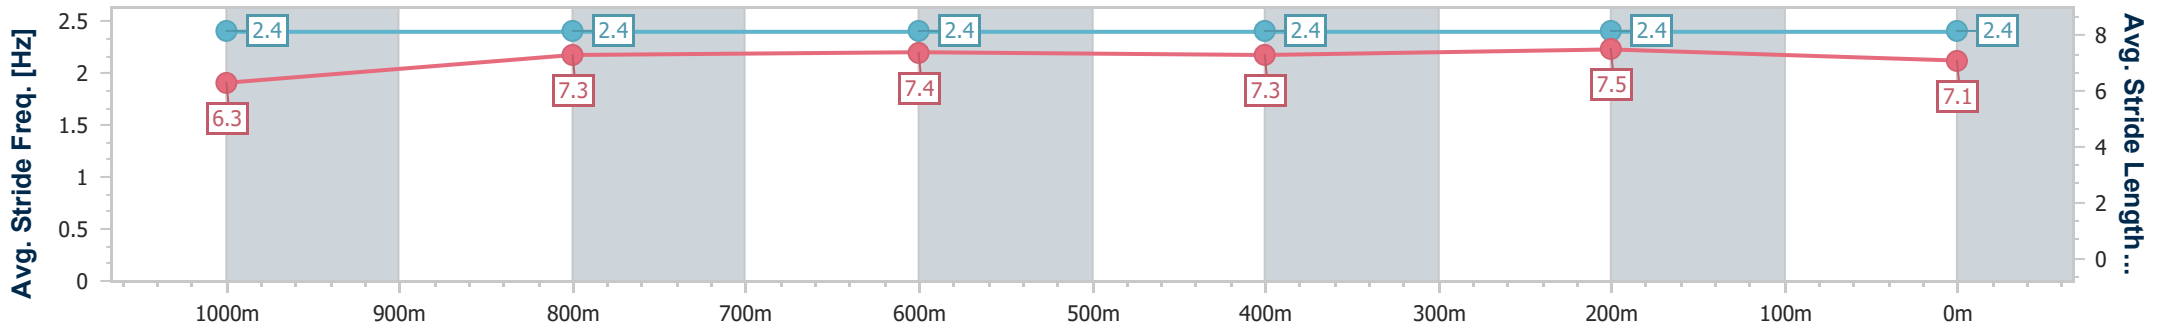

Horse/Jockey Name	Northern Express
Final Rank	8
Fastest Section Time (Section)	0:11.00 (400m)
Top Speed [km/h] (Section)	67.4 (400m)
Race State	Finished

Doomben QLD Professional
Race 8: XXXX GOLD OPEN Handicap - 1200m
03 April 2024 - 16:03
Track Rating: Good 4, Weather: Fine, Rail Position: +8m

BRISBANE
RACING CLUB

Section	Overall	1000m	800m	600m	400m	200m
Section Times	1:10.39 [8] (0:13.43)	0:56.96 [4] (0:11.19)	0:45.77 [3] (0:11.41)	0:34.36 [3] (0:11.47)	0:22.89 [4] (0:11.00)	0:11.89 [6] (0:11.89)
Average Speed [km/h]	53.6	64.6	63.5	62.8	66.0	60.5
Top Speed [km/h]	67.3	67.2	64.9	64.7	67.4	64.6
Avg. Dist. to Rail [m]	5.0	1.4	1.1	0.7	3.1	4.8
Avg. Stride Freq. [Hz]	2.4	2.4	2.4	2.4	2.4	2.4
Avg. Stride Length [m]	6.3	7.3	7.4	7.3	7.5	7.1

- [ ] Ranking at each section and finish
- -.-.- No data available at this section
- NA No data available