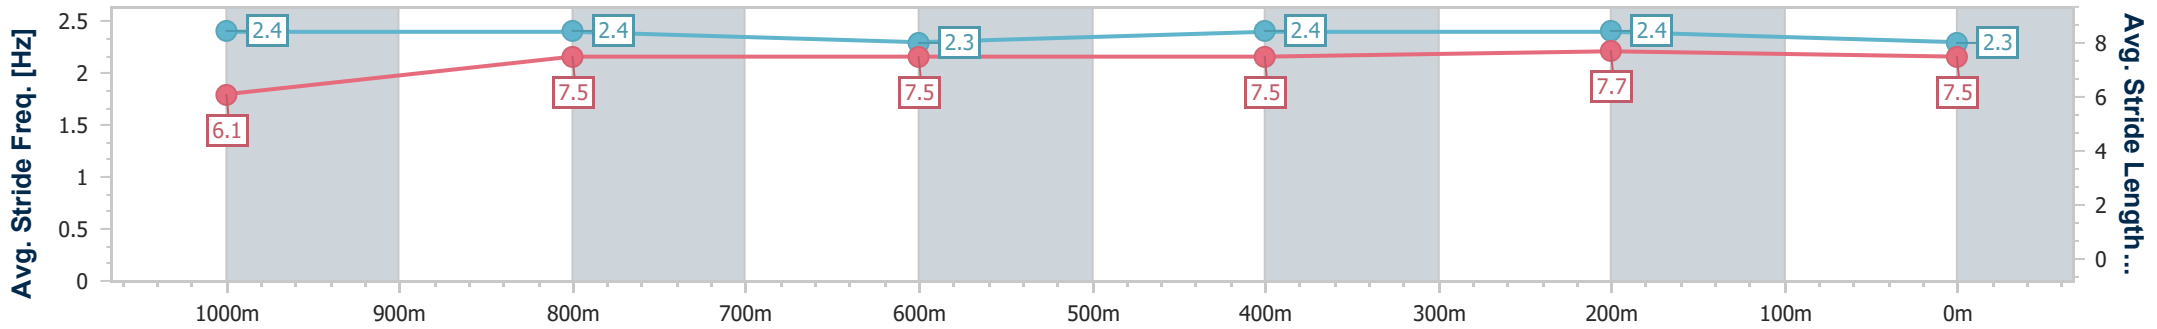

Horse/Jockey Name	Never No More
Final Rank	11
Fastest Section Time (Section)	0:10.91 (400m)
Top Speed [km/h] (Section)	67.3 (400m)
Race State	Finished

Doomben QLD Professional
Race 8: XXXX GOLD OPEN Handicap - 1200m
03 April 2024 - 16:03
Track Rating: Good 4, Weather: Fine, Rail Position: +8m

BRISBANE
RACING CLUB

Section	Overall	1000m	800m	600m	400m	200m
Section Times	1:10.53 [11] (0:13.72)	0:56.81 [7] (0:11.20)	0:45.61 [8] (0:11.53)	0:34.08 [7] (0:11.37)	0:22.71 [8] (0:10.91)	0:11.80 [9] (0:11.80)
Average Speed [km/h]	52.3	64.5	62.8	63.6	66.1	61.2
Top Speed [km/h]	66.4	66.7	63.6	65.6	67.3	65.9
Avg. Dist. to Rail [m]	1.6	0.8	0.9	1.2	2.7	5.5
Avg. Stride Freq. [Hz]	2.4	2.4	2.3	2.4	2.4	2.3
Avg. Stride Length [m]	6.1	7.5	7.5	7.5	7.7	7.5

- [ ] Ranking at each section and finish
- -.-.- No data available at this section
- NA No data available