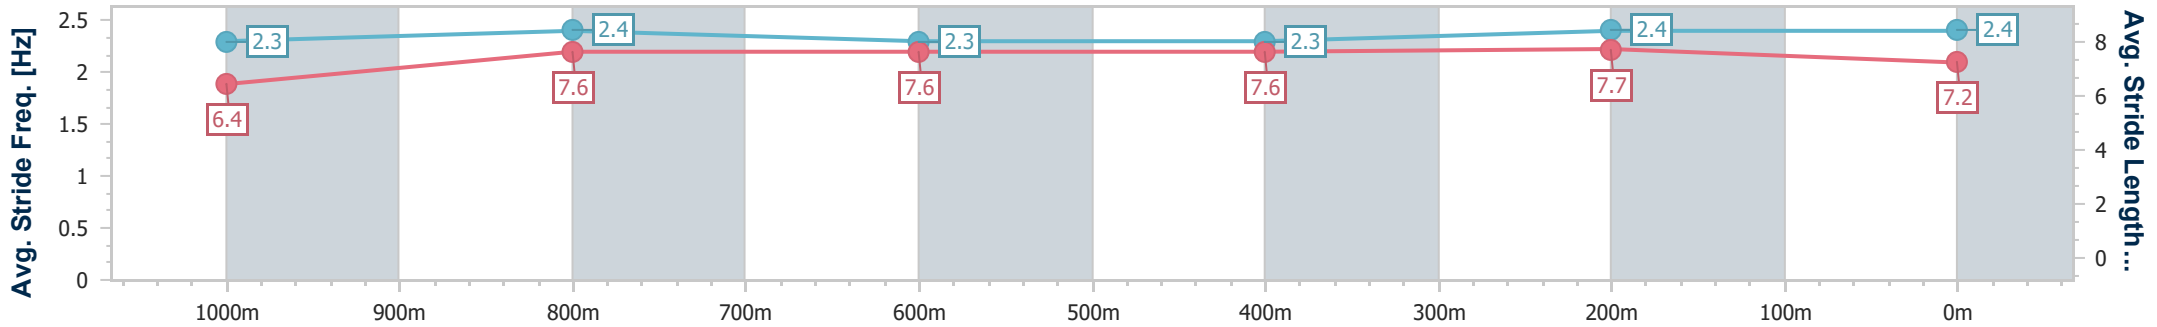

BRISBANE
RACING CLUB

Section	Overall	1000m	800m	600m	400m	200m
Section Times	1:09.82 [1] (0:13.49)	0:56.33 [5] (0:11.25)	0:45.08 [5] (0:11.56)	0:33.52 [6] (0:11.31)	0:22.21 [6] (0:10.83)	0:11.38 [5] (0:11.38)
Average Speed [km/h]	53.4	64.5	62.8	64.2	66.9	63.3
Top Speed [km/h]	66.3	66.4	63.8	66.2	67.7	66.2
Avg. Dist. to Rail [m]	6.4	3.0	1.9	1.7	3.0	4.1
Avg. Stride Freq. [Hz]	2.3	2.4	2.3	2.3	2.4	2.4
Avg. Stride Length [m]	6.4	7.6	7.6	7.6	7.7	7.2