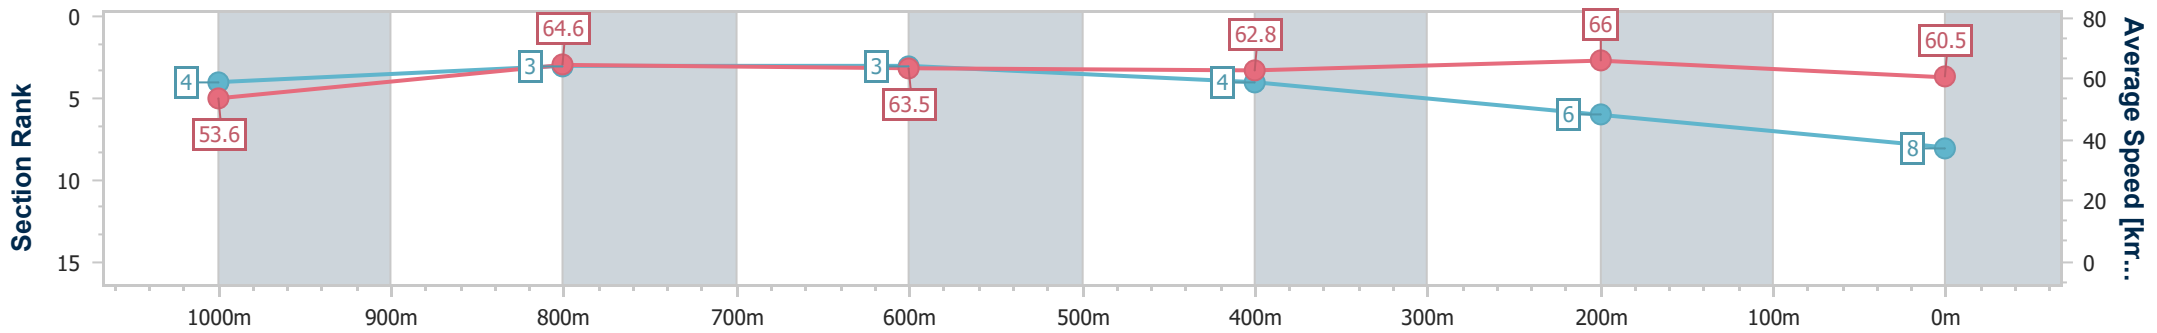

Horse/Jockey Name	Northern Express
Final Rank	8
Fastest Section Time (Section)	0:11.00 (400m)
Top Speed [km/h] (Section)	67.4 (400m)
Race State	Finished

Doomben QLD Professional
Race 8: XXXX GOLD OPEN Handicap - 1200m
03 April 2024 - 16:03
Track Rating: Good 4, Weather: Fine, Rail Position: +8m

BRISBANE
RACING CLUB

Section	Overall	1000m	800m	600m	400m	200m
Section Times	1:10.39 [8] (0:13.43)	0:56.96 [4] (0:11.19)	0:45.77 [3] (0:11.41)	0:34.36 [3] (0:11.47)	0:22.89 [4] (0:11.00)	0:11.89 [6] (0:11.89)
Average Speed [km/h]	53.6	64.6	63.5	62.8	66.0	60.5
Top Speed [km/h]	67.3	67.2	64.9	64.7	67.4	64.6
Avg. Dist. to Rail [m]	5.0	1.4	1.1	0.7	3.1	4.8
Avg. Stride Freq. [Hz]	2.4	2.4	2.4	2.4	2.4	2.4
Avg. Stride Length [m]	6.3	7.3	7.4	7.3	7.5	7.1

- [ ] Ranking at each section and finish
- -.-.- No data available at this section
- NA No data available