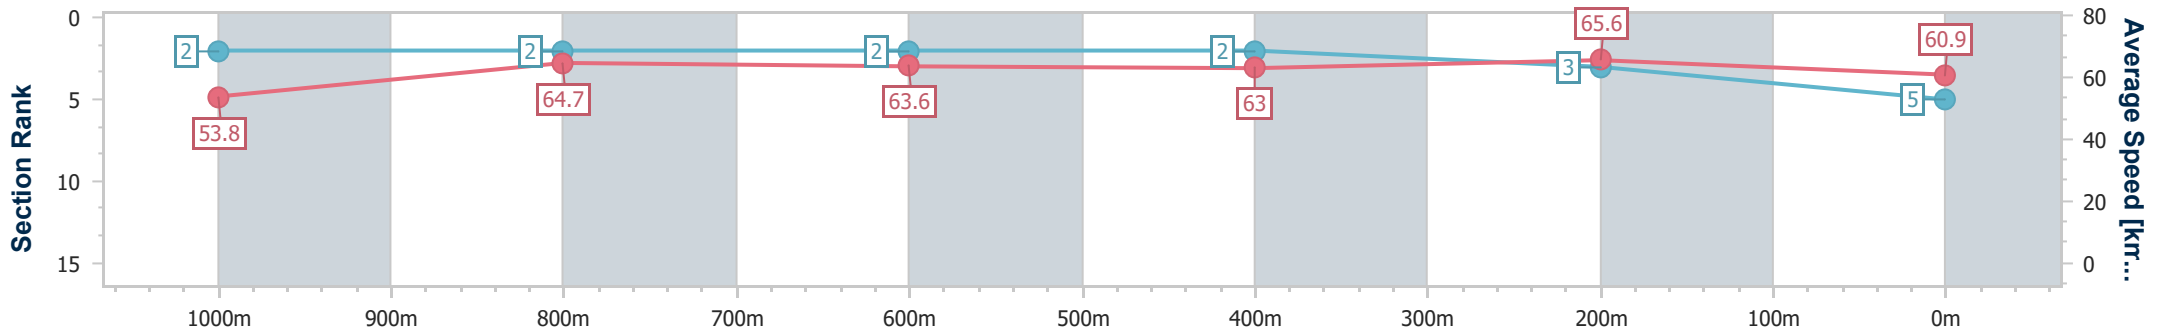

Horse/Jockey Name	Celestial Sol
Final Rank	5
Fastest Section Time (Section)	0:10.95 (400m)
Top Speed [km/h] (Section)	66.8 (400m)
Race State	Finished

Doomben QLD Professional
Race 8: XXXX GOLD OPEN Handicap - 1200m
03 April 2024 - 16:03
Track Rating: Good 4, Weather: Fine, Rail Position: +8m

BRISBANE
RACING CLUB

Section	Overall	1000m	800m	600m	400m	200m
Section Times	1:10.18 [5] (0:13.37)	0:56.81 [2] (0:11.10)	0:45.71 [2] (0:11.42)	0:34.29 [2] (0:11.51)	0:22.78 [2] (0:10.95)	0:11.83 [3] (0:11.83)
Average Speed [km/h]	53.8	64.7	63.6	63.0	65.6	60.9
Top Speed [km/h]	66.3	66.4	64.3	64.1	66.8	64.0
Avg. Dist. to Rail [m]	0.7	1.0	1.5	1.3	1.1	0.4
Avg. Stride Freq. [Hz]	2.4	2.5	2.4	2.4	2.5	2.4
Avg. Stride Length [m]	6.3	7.3	7.3	7.2	7.4	7.0

- [ ] Ranking at each section and finish
- -.-.- No data available at this section
- NA No data available