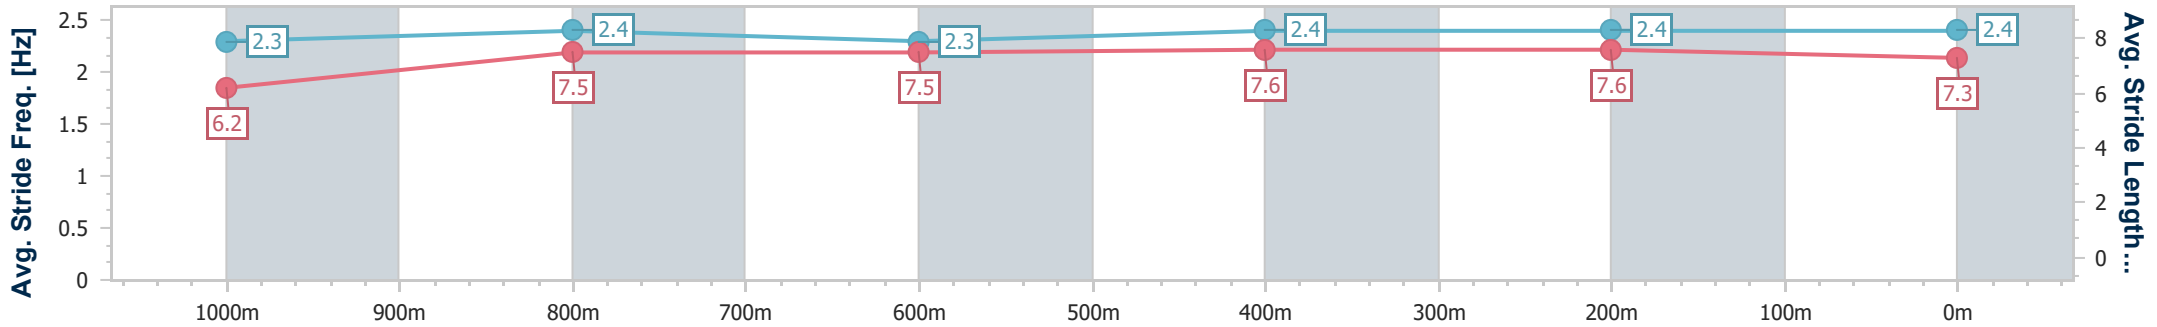

Horse/Jockey Name	Mishani Sniper
Final Rank	6
Fastest Section Time (Section)	0:10.82 (400m)
Top Speed [km/h] (Section)	69.0 (400m)
Race State	Finished

Doomben QLD Professional
Race 8: XXXX GOLD OPEN Handicap - 1200m
03 April 2024 - 16:03
Track Rating: Good 4, Weather: Fine, Rail Position: +8m

BRISBANE
RACING CLUB

Section	Overall	1000m	800m	600m	400m	200m
Section Times	1:10.23 [6] (0:13.70)	0:56.53 [6] (0:11.26)	0:45.27 [9] (0:11.54)	0:33.73 [9] (0:11.37)	0:22.36 [9] (0:10.82)	0:11.54 [8] (0:11.54)
Average Speed [km/h]	52.5	64.3	63.2	64.8	66.9	62.4
Top Speed [km/h]	65.7	65.9	64.3	66.3	69.0	66.6
Avg. Dist. to Rail [m]	3.2	2.0	2.5	3.8	5.1	6.8
Avg. Stride Freq. [Hz]	2.3	2.4	2.3	2.4	2.4	2.4
Avg. Stride Length [m]	6.2	7.5	7.5	7.6	7.6	7.3

- [ ] Ranking at each section and finish
- -.-.- No data available at this section
- NA No data available