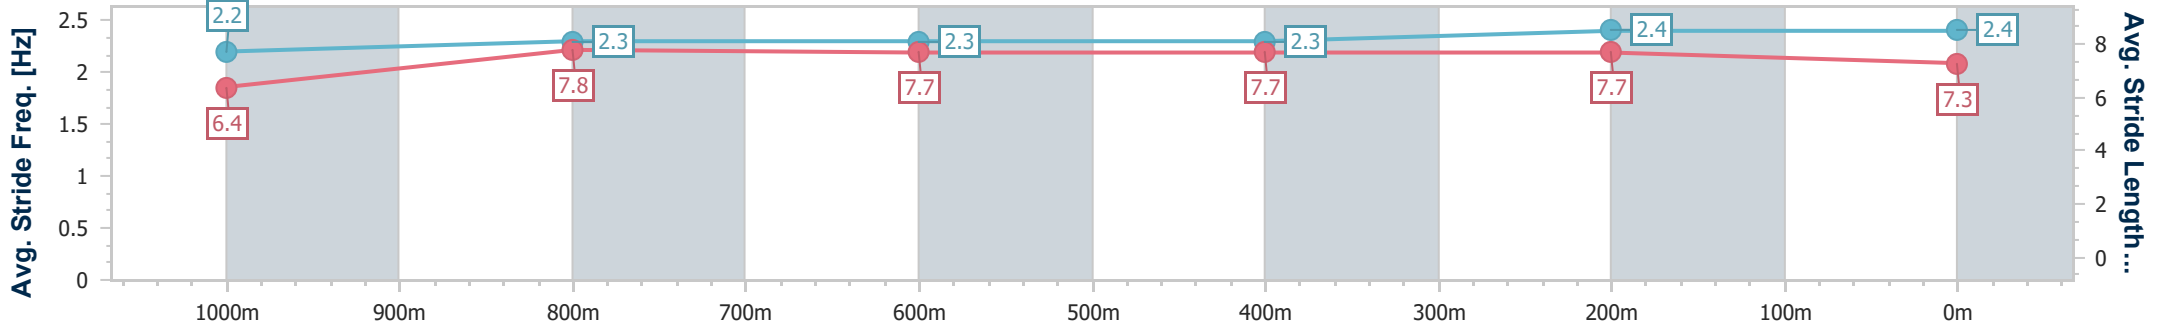

Horse/Jockey Name	Eaglemont
Final Rank	4
Fastest Section Time (Section)	0:10.75 (400m)
Top Speed [km/h] (Section)	68.1 (400m)
Race State	Finished

Doomben QLD Professional
Race 8: XXXX GOLD OPEN Handicap - 1200m
03 April 2024 - 16:03
Track Rating: Good 4, Weather: Fine, Rail Position: +8m

BRISBANE
RACING CLUB

Section	Overall	1000m	800m	600m	400m	200m
Section Times	1:10.15 [4] (0:14.20)	0:55.95 [12] (0:11.18)	0:44.77 [11] (0:11.30)	0:33.47 [11] (0:11.33)	0:22.14 [11] (0:10.75)	0:11.39 [11] (0:11.39)
Average Speed [km/h]	50.6	64.6	64.0	63.6	66.8	63.2
Top Speed [km/h]	64.8	64.9	65.2	65.1	68.1	66.6
Avg. Dist. to Rail [m]	2.7	0.6	0.3	0.9	1.1	0.6
Avg. Stride Freq. [Hz]	2.2	2.3	2.3	2.3	2.4	2.4
Avg. Stride Length [m]	6.4	7.8	7.7	7.7	7.7	7.3

- [ ] Ranking at each section and finish
- -.-.- No data available at this section
- NA No data available