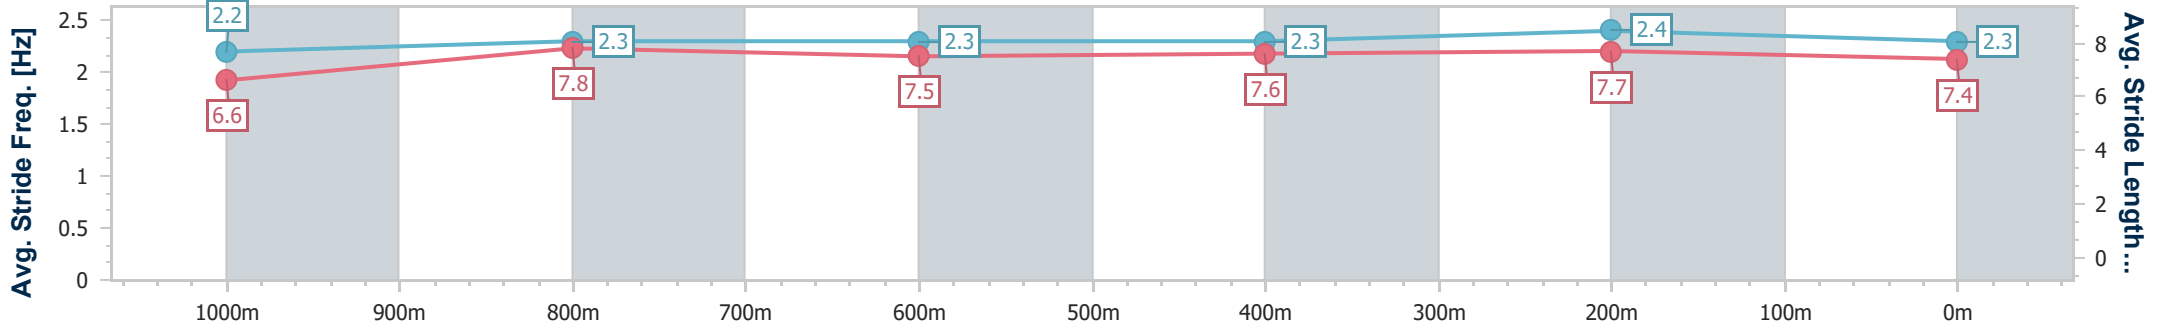

Horse/Jockey Name	Astero
Final Rank	2
Fastest Section Time (Section)	0:10.85 (400m)
Top Speed [km/h] (Section)	68.3 (400m)
Race State	Finished

Doomben QLD Professional
Race 8: XXXX GOLD OPEN Handicap - 1200m
03 April 2024 - 16:03
Track Rating: Good 4, Weather: Fine, Rail Position: +8m

BRISBANE
RACING CLUB

Section	Overall	1000m	800m	600m	400m	200m
Section Times	1:09.99 [2] (0:13.75)	0:56.24 [8] (0:11.07)	0:45.17 [6] (0:11.38)	0:33.79 [4] (0:11.23)	0:22.56 [3] (0:10.85)	0:11.71 [2] (0:11.71)
Average Speed [km/h]	52.3	65.0	63.4	63.8	66.4	61.6
Top Speed [km/h]	67.4	67.6	64.4	65.3	68.3	64.5
Avg. Dist. to Rail [m]	0.8	0.3	0.2	0.7	1.8	2.8
Avg. Stride Freq. [Hz]	2.2	2.3	2.3	2.3	2.4	2.3
Avg. Stride Length [m]	6.6	7.8	7.5	7.6	7.7	7.4

- [ ] Ranking at each section and finish
- -.-.- No data available at this section
- NA No data available