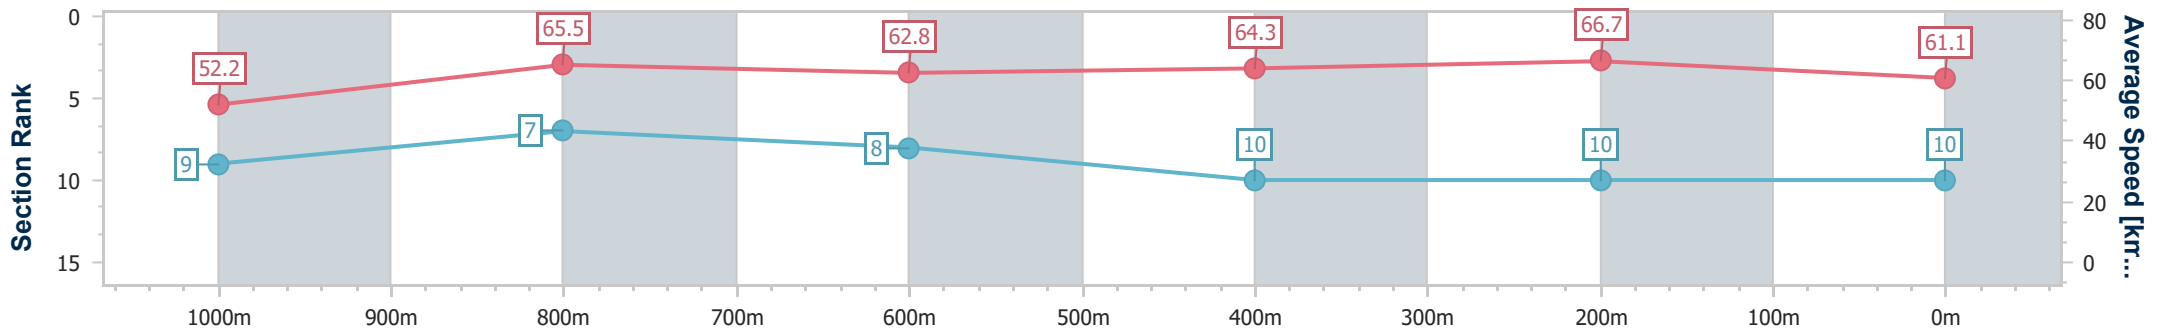

Horse/Jockey Name	Ned's Gully
Final Rank	10
Fastest Section Time (Section)	0:10.84 (400m)
Top Speed [km/h] (Section)	68.9 (400m)
Race State	Finished

Doomben QLD Professional
Race 8: XXXX GOLD OPEN Handicap - 1200m
03 April 2024 - 16:03
Track Rating: Good 4, Weather: Fine, Rail Position: +8m

BRISBANE
RACING CLUB

Section	Overall	1000m	800m	600m	400m	200m
Section Times	1:10.52 [10] (0:13.77)	0:56.75 [9] (0:11.13)	0:45.62 [7] (0:11.57)	0:34.05 [8] (0:11.43)	0:22.62 [10] (0:10.84)	0:11.78 [10] (0:11.78)
Average Speed [km/h]	52.2	65.5	62.8	64.3	66.7	61.1
Top Speed [km/h]	66.5	68.3	64.3	66.7	68.9	64.5
Avg. Dist. to Rail [m]	7.6	2.7	2.6	3.1	4.9	7.0
Avg. Stride Freq. [Hz]	2.3	2.5	2.4	2.4	2.5	2.4
Avg. Stride Length [m]	6.2	7.3	7.2	7.3	7.4	7.1

- [ ] Ranking at each section and finish
- -.-.- No data available at this section
- NA No data available