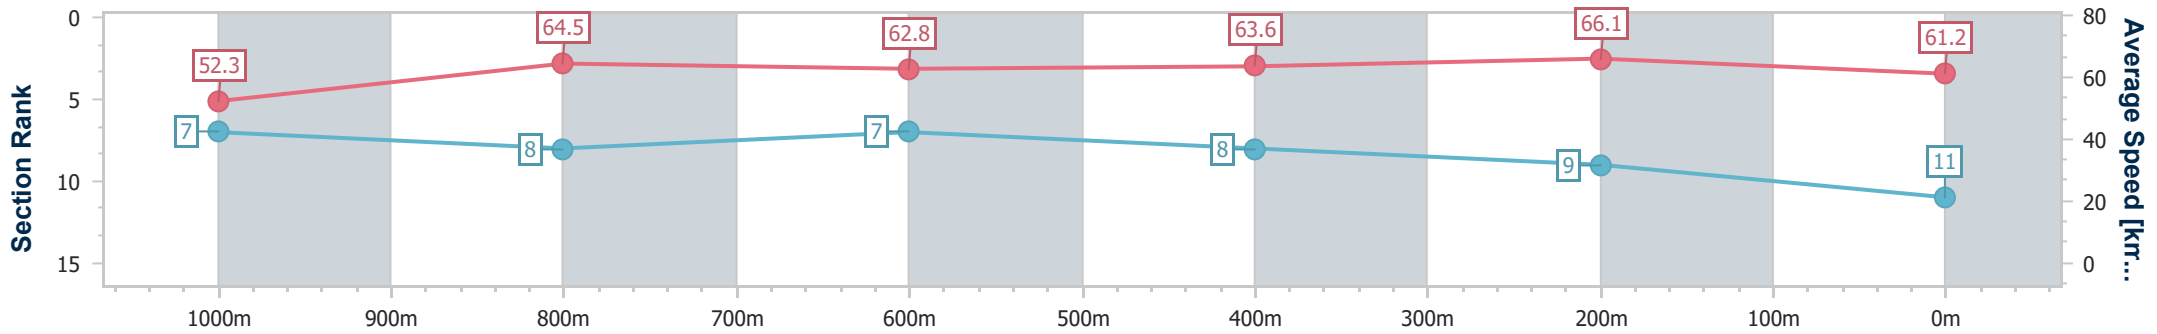

Horse/Jockey Name	Never No More
Final Rank	11
Fastest Section Time (Section)	0:10.91 (400m)
Top Speed [km/h] (Section)	67.3 (400m)
Race State	Finished

Doomben QLD Professional
Race 8: XXXX GOLD OPEN Handicap - 1200m
03 April 2024 - 16:03
Track Rating: Good 4, Weather: Fine, Rail Position: +8m

BRISBANE
RACING CLUB

Section	Overall	1000m	800m	600m	400m	200m
Section Times	1:10.53 [11] (0:13.72)	0:56.81 [7] (0:11.20)	0:45.61 [8] (0:11.53)	0:34.08 [7] (0:11.37)	0:22.71 [8] (0:10.91)	0:11.80 [9] (0:11.80)
Average Speed [km/h]	52.3	64.5	62.8	63.6	66.1	61.2
Top Speed [km/h]	66.4	66.7	63.6	65.6	67.3	65.9
Avg. Dist. to Rail [m]	1.6	0.8	0.9	1.2	2.7	5.5
Avg. Stride Freq. [Hz]	2.4	2.4	2.3	2.4	2.4	2.3
Avg. Stride Length [m]	6.1	7.5	7.5	7.5	7.7	7.5

- [ ] Ranking at each section and finish
- -.-.- No data available at this section
- NA No data available