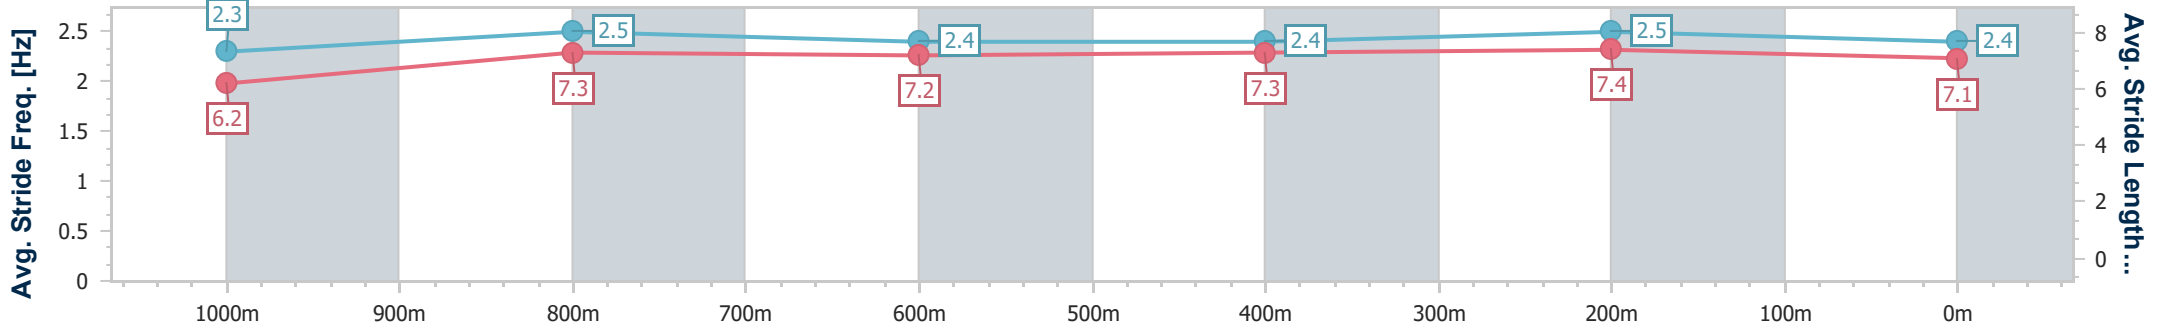

Horse/Jockey Name	Ned's Gully
Final Rank	10
Fastest Section Time (Section)	0:10.84 (400m)
Top Speed [km/h] (Section)	68.9 (400m)
Race State	Finished

Doomben QLD Professional
Race 8: XXXX GOLD OPEN Handicap - 1200m
03 April 2024 - 16:03
Track Rating: Good 4, Weather: Fine, Rail Position: +8m

BRISBANE
RACING CLUB

Section	Overall	1000m	800m	600m	400m	200m
Section Times	1:10.52 [10] (0:13.77)	0:56.75 [9] (0:11.13)	0:45.62 [7] (0:11.57)	0:34.05 [8] (0:11.43)	0:22.62 [10] (0:10.84)	0:11.78 [10] (0:11.78)
Average Speed [km/h]	52.2	65.5	62.8	64.3	66.7	61.1
Top Speed [km/h]	66.5	68.3	64.3	66.7	68.9	64.5
Avg. Dist. to Rail [m]	7.6	2.7	2.6	3.1	4.9	7.0
Avg. Stride Freq. [Hz]	2.3	2.5	2.4	2.4	2.5	2.4
Avg. Stride Length [m]	6.2	7.3	7.2	7.3	7.4	7.1

- [ ] Ranking at each section and finish
- -.-.- No data available at this section
- NA No data available