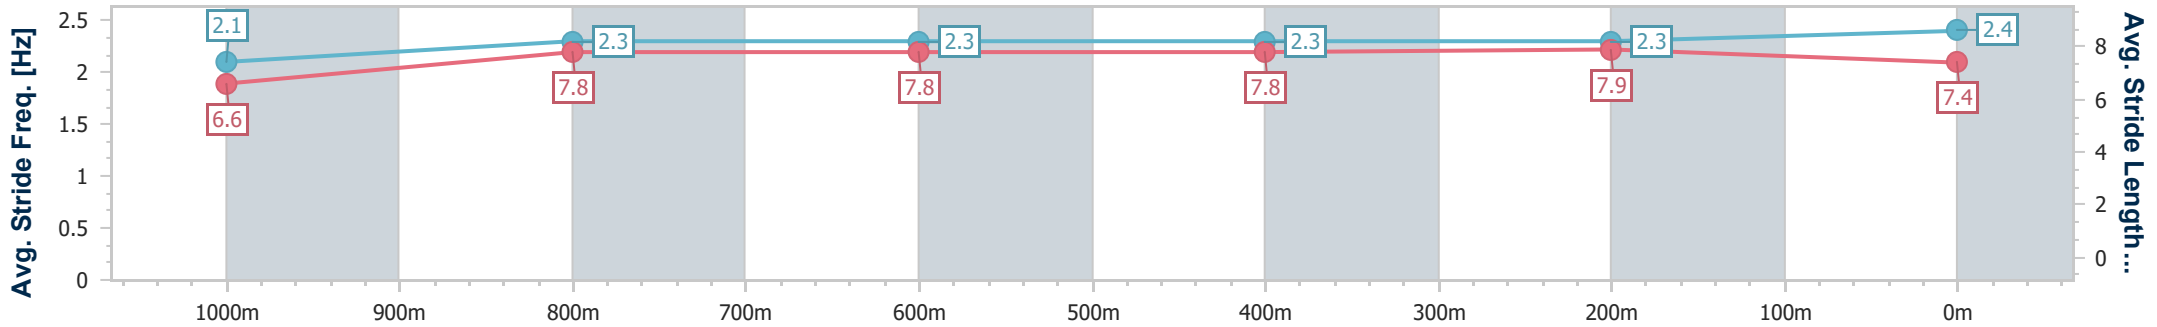

Horse/Jockey Name	Tara Jasmine
Final Rank	9
Fastest Section Time (Section)	0:10.86 (400m)
Top Speed [km/h] (Section)	68.0 (400m)
Race State	Finished

Doomben QLD Professional
Race 8: XXXX GOLD OPEN Handicap - 1200m
03 April 2024 - 16:03
Track Rating: Good 4, Weather: Fine, Rail Position: +8m

BRISBANE
RACING CLUB

Section	Overall	1000m	800m	600m	400m	200m
Section Times	1:10.41 [9] (0:14.09)	0:56.32 [11] (0:11.30)	0:45.02 [12] (0:11.35)	0:33.67 [12] (0:11.35)	0:22.32 [12] (0:10.86)	0:11.46 [12] (0:11.46)
Average Speed [km/h]	51.3	63.9	63.9	64.2	66.5	63.0
Top Speed [km/h]	63.8	64.7	65.6	65.0	68.0	66.0
Avg. Dist. to Rail [m]	6.0	1.2	1.6	2.1	4.2	7.9
Avg. Stride Freq. [Hz]	2.1	2.3	2.3	2.3	2.3	2.4
Avg. Stride Length [m]	6.6	7.8	7.8	7.8	7.9	7.4

- [ ] Ranking at each section and finish
- -.-.- No data available at this section
- NA No data available