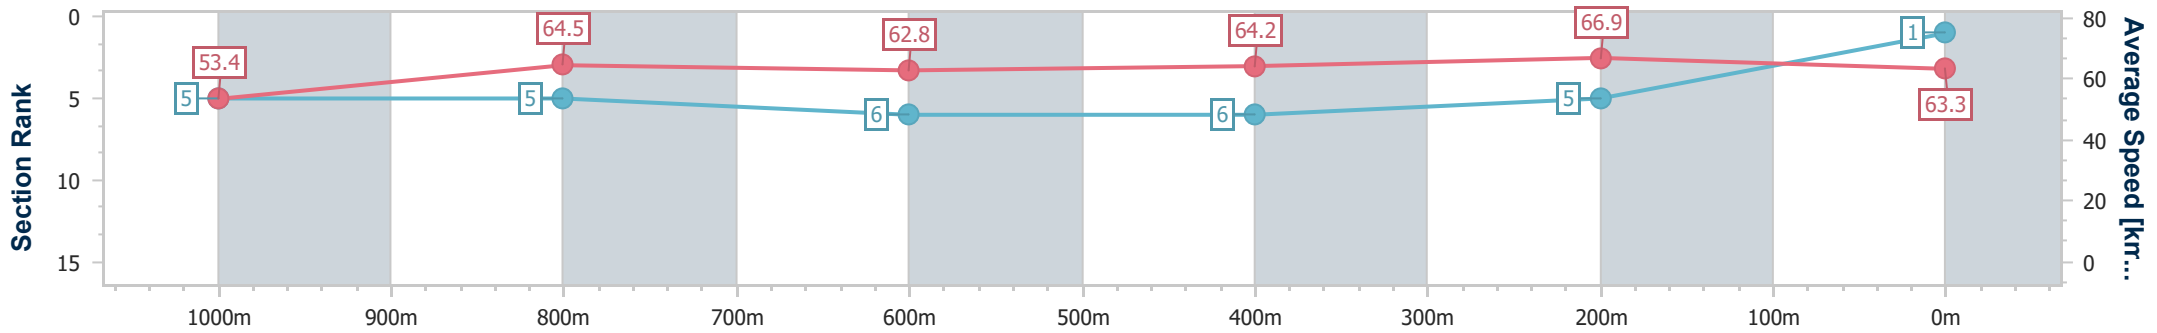

BRISBANE
RACING CLUB

Section	Overall	1000m	800m	600m	400m	200m
Section Times	1:09.82 [1] (0:13.49)	0:56.33 [5] (0:11.25)	0:45.08 [5] (0:11.56)	0:33.52 [6] (0:11.31)	0:22.21 [6] (0:10.83)	0:11.38 [5] (0:11.38)
Average Speed [km/h]	53.4	64.5	62.8	64.2	66.9	63.3
Top Speed [km/h]	66.3	66.4	63.8	66.2	67.7	66.2
Avg. Dist. to Rail [m]	6.4	3.0	1.9	1.7	3.0	4.1
Avg. Stride Freq. [Hz]	2.3	2.4	2.3	2.3	2.4	2.4
Avg. Stride Length [m]	6.4	7.6	7.6	7.6	7.7	7.2