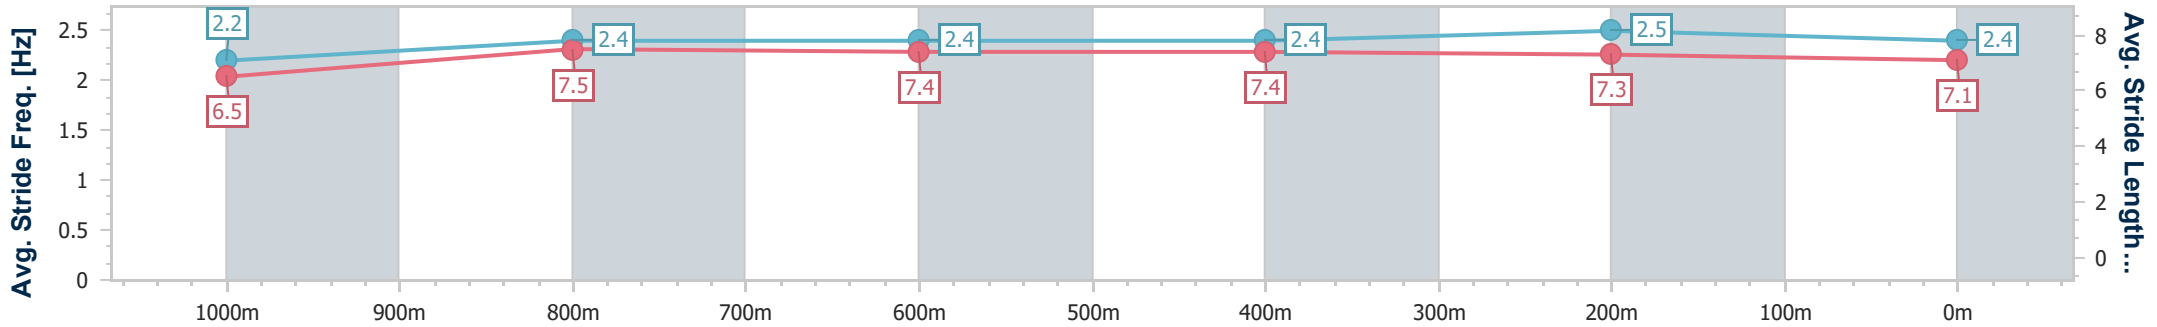

Horse/Jockey Name	Nikau Spur
Final Rank	3
Fastest Section Time (Section)	0:10.83 (400m)
Top Speed [km/h] (Section)	67.4 (400m)
Race State	Finished

Doomben QLD Professional
Race 8: XXXX GOLD OPEN Handicap - 1200m
03 April 2024 - 16:03
Track Rating: Good 4, Weather: Fine, Rail Position: +8m

BRISBANE
RACING CLUB

Section	Overall	1000m	800m	600m	400m	200m
Section Times	1:10.02 [3] (0:14.06)	0:55.96 [10] (0:11.09)	0:44.87 [10] (0:11.37)	0:33.50 [10] (0:11.17)	0:22.33 [7] (0:10.83)	0:11.50 [7] (0:11.50)
Average Speed [km/h]	51.3	64.9	63.7	64.3	66.2	62.8
Top Speed [km/h]	66.1	66.3	64.4	66.4	67.4	64.9
Avg. Dist. to Rail [m]	2.0	0.2	1.1	0.9	1.9	3.9
Avg. Stride Freq. [Hz]	2.2	2.4	2.4	2.4	2.5	2.4
Avg. Stride Length [m]	6.5	7.5	7.4	7.4	7.3	7.1

- [ ] Ranking at each section and finish
- -.-.- No data available at this section
- NA No data available