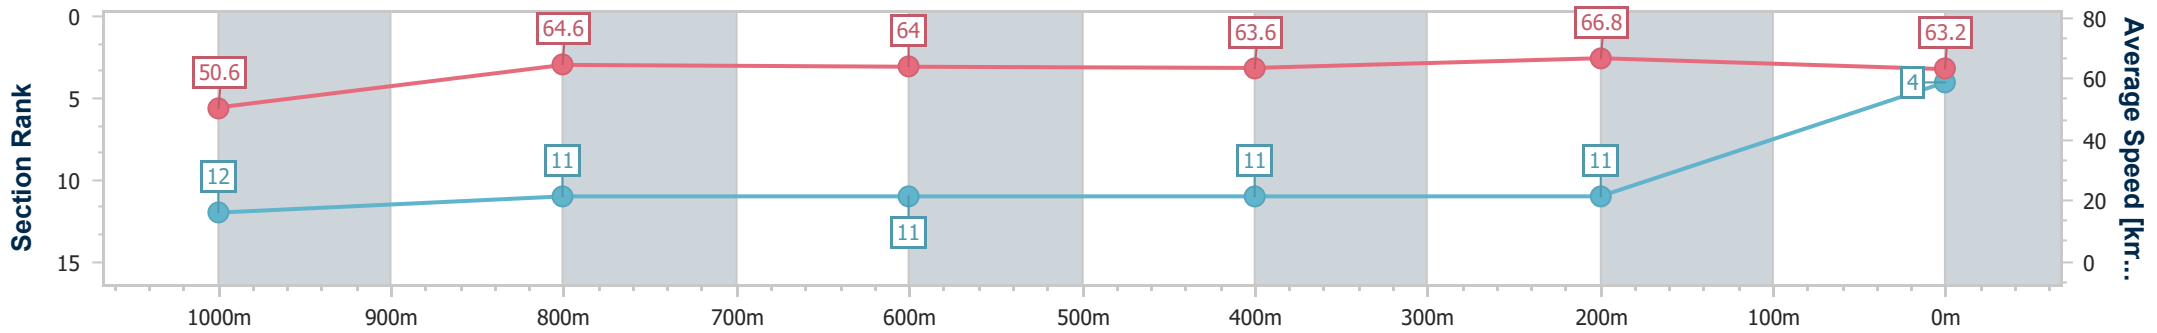

Horse/Jockey Name	Eaglemont
Final Rank	4
Fastest Section Time (Section)	0:10.75 (400m)
Top Speed [km/h] (Section)	68.1 (400m)
Race State	Finished

Doomben QLD Professional
Race 8: XXXX GOLD OPEN Handicap - 1200m
03 April 2024 - 16:03
Track Rating: Good 4, Weather: Fine, Rail Position: +8m

BRISBANE
RACING CLUB

Section	Overall	1000m	800m	600m	400m	200m
Section Times	1:10.15 [4] (0:14.20)	0:55.95 [12] (0:11.18)	0:44.77 [11] (0:11.30)	0:33.47 [11] (0:11.33)	0:22.14 [11] (0:10.75)	0:11.39 [11] (0:11.39)
Average Speed [km/h]	50.6	64.6	64.0	63.6	66.8	63.2
Top Speed [km/h]	64.8	64.9	65.2	65.1	68.1	66.6
Avg. Dist. to Rail [m]	2.7	0.6	0.3	0.9	1.1	0.6
Avg. Stride Freq. [Hz]	2.2	2.3	2.3	2.3	2.4	2.4
Avg. Stride Length [m]	6.4	7.8	7.7	7.7	7.7	7.3

- [ ] Ranking at each section and finish
- -.-.- No data available at this section
- NA No data available