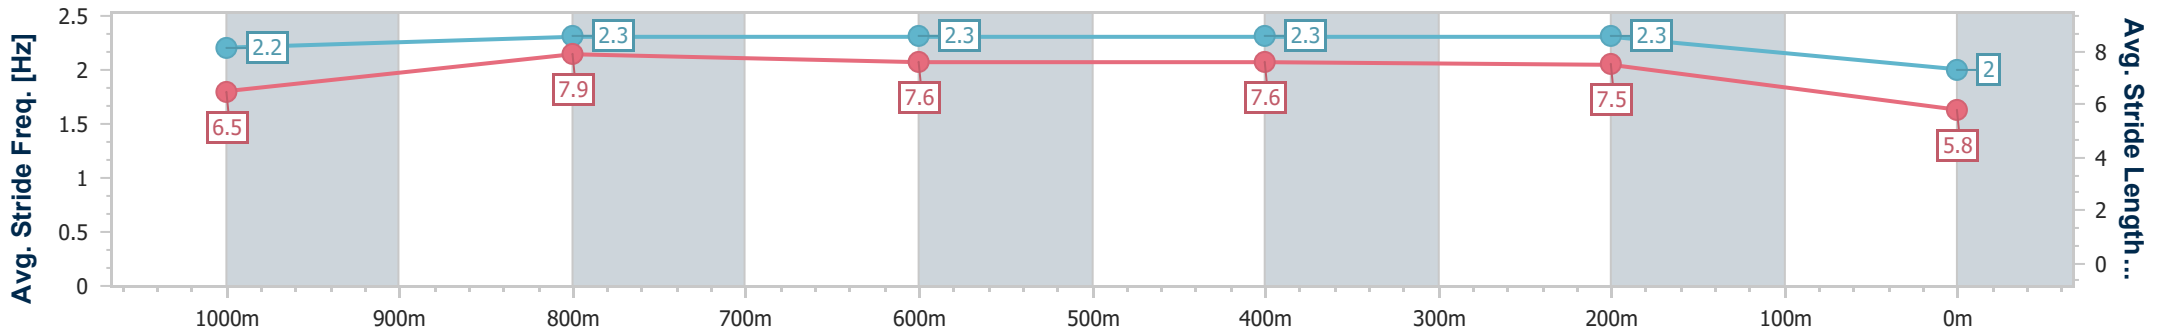

- [] Ranking at each section and finish
- .-.- No data available at this section
- NA No data available

Horse/Jockey Name	Charge On
Final Rank	12
Fastest Section Time (Section)	0:10.18 (1000m)
Top Speed [km/h] (Section)	65.9 (1000m)
Race State	Finished

Doomben QLD Professional
Race 8: XXXX GOLD OPEN Handicap - 1200m
03 April 2024 - 16:03
Track Rating: Good 4, Weather: Fine, Rail Position: +8m

BRISBANE
RACING CLUB

Section	Overall	1000m	800m	600m	400m	200m
Section Times	1:13.93 [12] (0:13.04)	1:00.89 [1] (0:10.18)	0:50.71 [1] (0:10.59)	0:40.12 [1] (0:10.52)	0:29.60 [1] (0:11.84)	0:17.76 [1] (0:17.76)
Average Speed [km/h]	55.3	70.9	68.5	69.0	61.0	40.4
Top Speed [km/h]	65.6	65.9	63.8	63.9	63.0	56.4
Avg. Dist. to Rail [m]	4.0	1.3	1.4	1.2	2.1	2.7
Avg. Stride Freq. [Hz]	2.2	2.3	2.3	2.3	2.3	2.0
Avg. Stride Length [m]	6.5	7.9	7.6	7.6	7.5	5.8