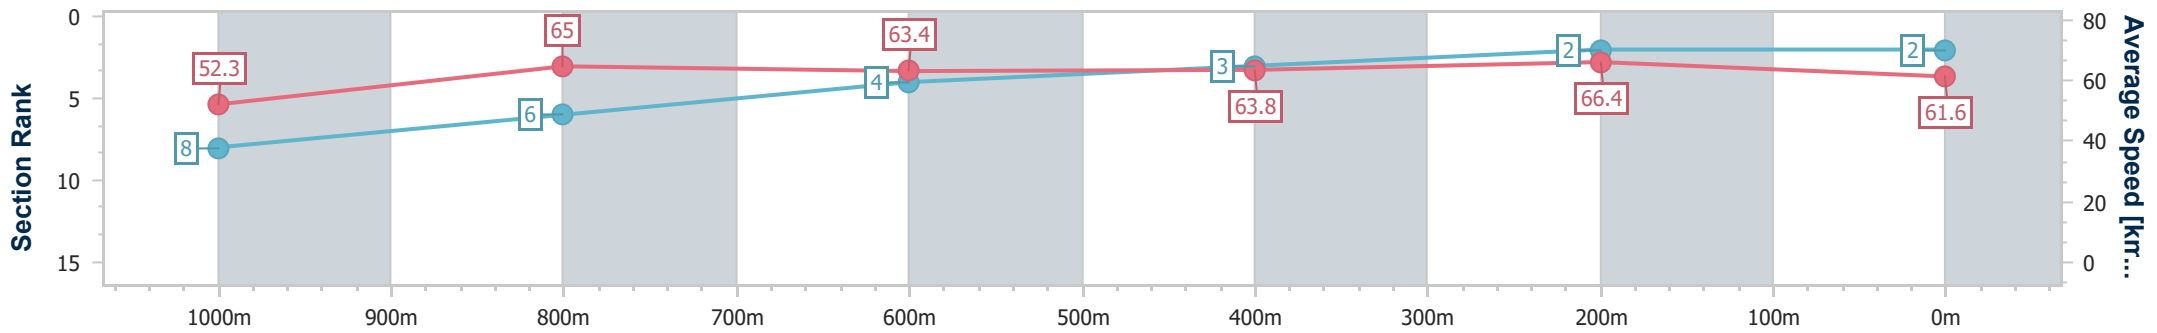

Horse/Jockey Name	Astero
Final Rank	2
Fastest Section Time (Section)	0:10.85 (400m)
Top Speed [km/h] (Section)	68.3 (400m)
Race State	Finished

Doomben QLD Professional
Race 8: XXXX GOLD OPEN Handicap - 1200m
03 April 2024 - 16:03
Track Rating: Good 4, Weather: Fine, Rail Position: +8m

BRISBANE
RACING CLUB

Section	Overall	1000m	800m	600m	400m	200m
Section Times	1:09.99 [2] (0:13.75)	0:56.24 [8] (0:11.07)	0:45.17 [6] (0:11.38)	0:33.79 [4] (0:11.23)	0:22.56 [3] (0:10.85)	0:11.71 [2] (0:11.71)
Average Speed [km/h]	52.3	65.0	63.4	63.8	66.4	61.6
Top Speed [km/h]	67.4	67.6	64.4	65.3	68.3	64.5
Avg. Dist. to Rail [m]	0.8	0.3	0.2	0.7	1.8	2.8
Avg. Stride Freq. [Hz]	2.2	2.3	2.3	2.3	2.4	2.3
Avg. Stride Length [m]	6.6	7.8	7.5	7.6	7.7	7.4

- [ ] Ranking at each section and finish
- -.-.- No data available at this section
- NA No data available