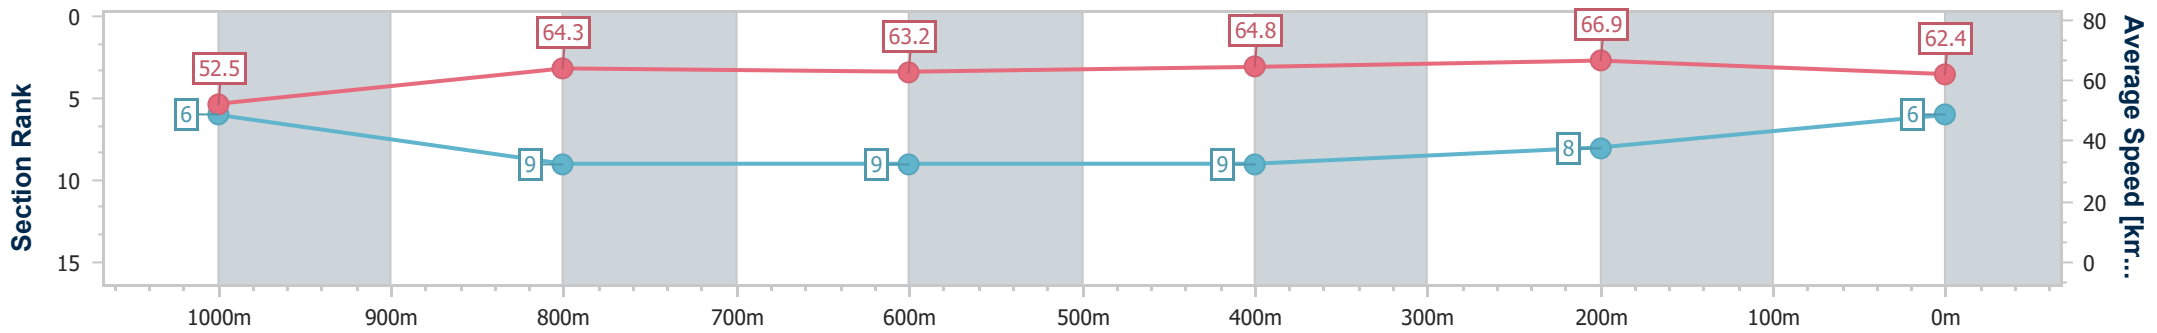

Horse/Jockey Name	Mishani Sniper
Final Rank	6
Fastest Section Time (Section)	0:10.82 (400m)
Top Speed [km/h] (Section)	69.0 (400m)
Race State	Finished

Doomben QLD Professional
Race 8: XXXX GOLD OPEN Handicap - 1200m
03 April 2024 - 16:03
Track Rating: Good 4, Weather: Fine, Rail Position: +8m

BRISBANE
RACING CLUB

Section	Overall	1000m	800m	600m	400m	200m
Section Times	1:10.23 [6] (0:13.70)	0:56.53 [6] (0:11.26)	0:45.27 [9] (0:11.54)	0:33.73 [9] (0:11.37)	0:22.36 [9] (0:10.82)	0:11.54 [8] (0:11.54)
Average Speed [km/h]	52.5	64.3	63.2	64.8	66.9	62.4
Top Speed [km/h]	65.7	65.9	64.3	66.3	69.0	66.6
Avg. Dist. to Rail [m]	3.2	2.0	2.5	3.8	5.1	6.8
Avg. Stride Freq. [Hz]	2.3	2.4	2.3	2.4	2.4	2.4
Avg. Stride Length [m]	6.2	7.5	7.5	7.6	7.6	7.3

- [ ] Ranking at each section and finish
- -.-.- No data available at this section
- NA No data available