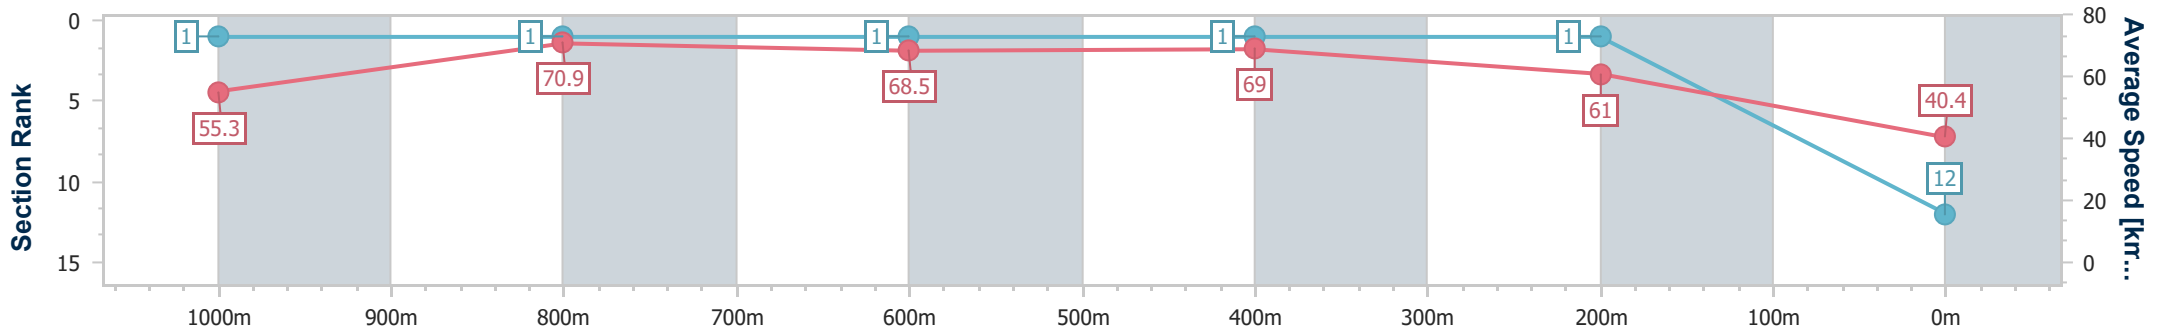

Horse/Jockey Name	Charge On
Final Rank	12
Fastest Section Time (Section)	0:10.18 (1000m)
Top Speed [km/h] (Section)	65.9 (1000m)
Race State	Finished

Doomben QLD Professional
Race 8: XXXX GOLD OPEN Handicap - 1200m
03 April 2024 - 16:03
Track Rating: Good 4, Weather: Fine, Rail Position: +8m

BRISBANE
RACING CLUB

Section	Overall	1000m	800m	600m	400m	200m
Section Times	1:13.93 [12] (0:13.04)	1:00.89 [1] (0:10.18)	0:50.71 [1] (0:10.59)	0:40.12 [1] (0:10.52)	0:29.60 [1] (0:11.84)	0:17.76 [1] (0:17.76)
Average Speed [km/h]	55.3	70.9	68.5	69.0	61.0	40.4
Top Speed [km/h]	65.6	65.9	63.8	63.9	63.0	56.4
Avg. Dist. to Rail [m]	4.0	1.3	1.4	1.2	2.1	2.7
Avg. Stride Freq. [Hz]	2.2	2.3	2.3	2.3	2.3	2.0
Avg. Stride Length [m]	6.5	7.9	7.6	7.6	7.5	5.8

- [ ] Ranking at each section and finish
- -.-.- No data available at this section
- NA No data available