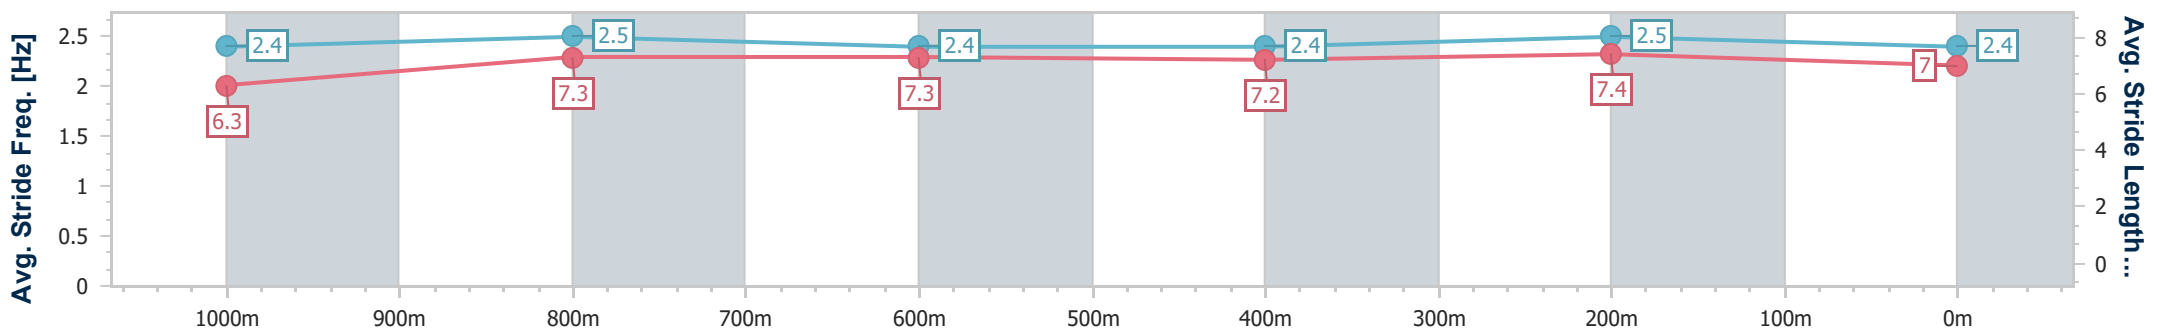

Horse/Jockey Name	Celestial Sol
Final Rank	5
Fastest Section Time (Section)	0:10.95 (400m)
Top Speed [km/h] (Section)	66.8 (400m)
Race State	Finished

Doomben QLD Professional
Race 8: XXXX GOLD OPEN Handicap - 1200m
03 April 2024 - 16:03
Track Rating: Good 4, Weather: Fine, Rail Position: +8m

BRISBANE
RACING CLUB

Section	Overall	1000m	800m	600m	400m	200m
Section Times	1:10.18 [5] (0:13.37)	0:56.81 [2] (0:11.10)	0:45.71 [2] (0:11.42)	0:34.29 [2] (0:11.51)	0:22.78 [2] (0:10.95)	0:11.83 [3] (0:11.83)
Average Speed [km/h]	53.8	64.7	63.6	63.0	65.6	60.9
Top Speed [km/h]	66.3	66.4	64.3	64.1	66.8	64.0
Avg. Dist. to Rail [m]	0.7	1.0	1.5	1.3	1.1	0.4
Avg. Stride Freq. [Hz]	2.4	2.5	2.4	2.4	2.5	2.4
Avg. Stride Length [m]	6.3	7.3	7.3	7.2	7.4	7.0

- [ ] Ranking at each section and finish
- -.-.- No data available at this section
- NA No data available