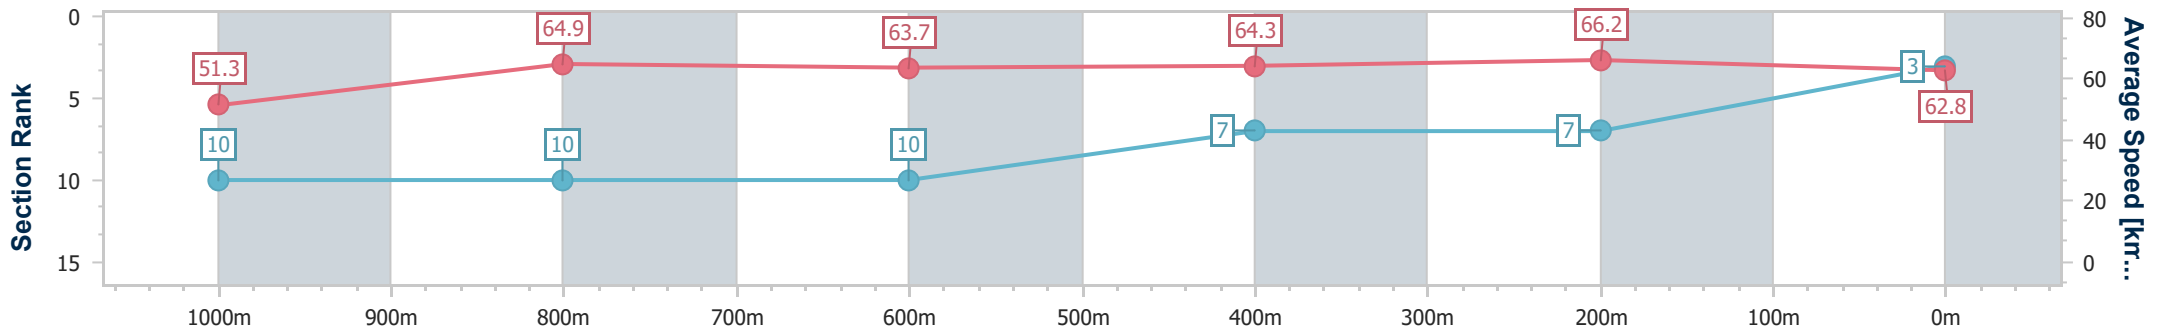

Horse/Jockey Name	Nikau Spur
Final Rank	3
Fastest Section Time (Section)	0:10.83 (400m)
Top Speed [km/h] (Section)	67.4 (400m)
Race State	Finished

Doomben QLD Professional
Race 8: XXXX GOLD OPEN Handicap - 1200m
03 April 2024 - 16:03
Track Rating: Good 4, Weather: Fine, Rail Position: +8m

BRISBANE
RACING CLUB

Section	Overall	1000m	800m	600m	400m	200m
Section Times	1:10.02 [3] (0:14.06)	0:55.96 [10] (0:11.09)	0:44.87 [10] (0:11.37)	0:33.50 [10] (0:11.17)	0:22.33 [7] (0:10.83)	0:11.50 [7] (0:11.50)
Average Speed [km/h]	51.3	64.9	63.7	64.3	66.2	62.8
Top Speed [km/h]	66.1	66.3	64.4	66.4	67.4	64.9
Avg. Dist. to Rail [m]	2.0	0.2	1.1	0.9	1.9	3.9
Avg. Stride Freq. [Hz]	2.2	2.4	2.4	2.4	2.5	2.4
Avg. Stride Length [m]	6.5	7.5	7.4	7.4	7.3	7.1

- [ ] Ranking at each section and finish
- -.-.- No data available at this section
- NA No data available