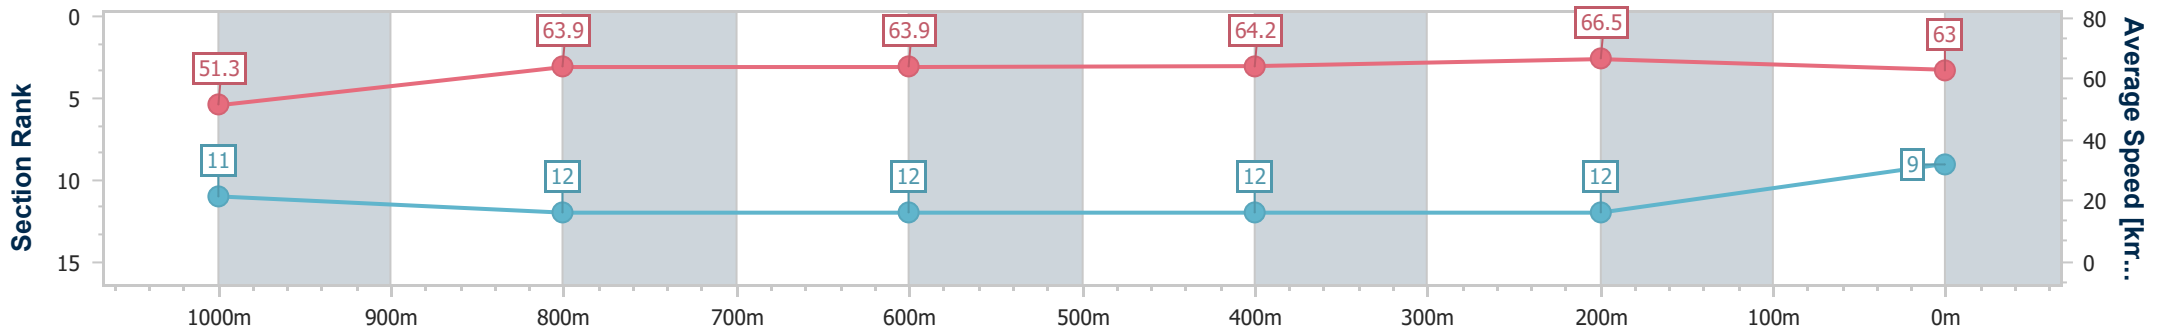

Horse/Jockey Name	Tara Jasmine
Final Rank	9
Fastest Section Time (Section)	0:10.86 (400m)
Top Speed [km/h] (Section)	68.0 (400m)
Race State	Finished

Doomben QLD Professional
Race 8: XXXX GOLD OPEN Handicap - 1200m
03 April 2024 - 16:03
Track Rating: Good 4, Weather: Fine, Rail Position: +8m

BRISBANE
RACING CLUB

Section	Overall	1000m	800m	600m	400m	200m
Section Times	1:10.41 [9] (0:14.09)	0:56.32 [11] (0:11.30)	0:45.02 [12] (0:11.35)	0:33.67 [12] (0:11.35)	0:22.32 [12] (0:10.86)	0:11.46 [12] (0:11.46)
Average Speed [km/h]	51.3	63.9	63.9	64.2	66.5	63.0
Top Speed [km/h]	63.8	64.7	65.6	65.0	68.0	66.0
Avg. Dist. to Rail [m]	6.0	1.2	1.6	2.1	4.2	7.9
Avg. Stride Freq. [Hz]	2.1	2.3	2.3	2.3	2.3	2.4
Avg. Stride Length [m]	6.6	7.8	7.8	7.8	7.9	7.4

- [ ] Ranking at each section and finish
- -.-.- No data available at this section
- NA No data available