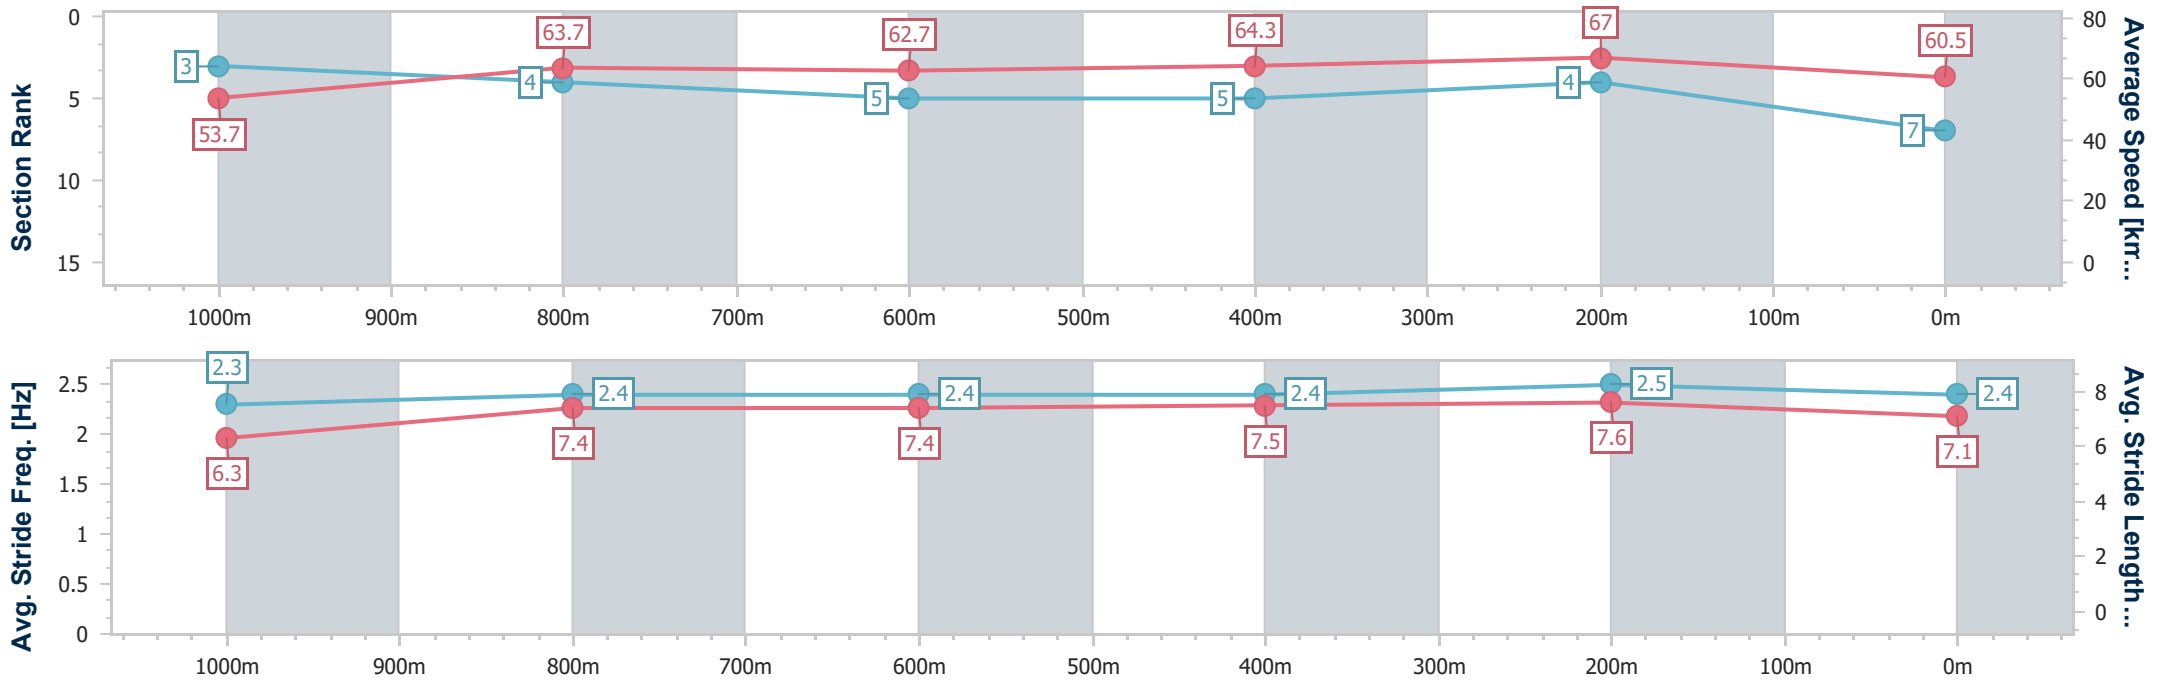

Horse/Jockey Name	Kanazawa
Final Rank	7
Fastest Section Time (Section)	0:10.81 (400m)
Top Speed [km/h] (Section)	67.8 (400m)
Race State	Finished

Doomben QLD Professional
Race 8: XXXX GOLD OPEN Handicap - 1200m
03 April 2024 - 16:03
Track Rating: Good 4, Weather: Fine, Rail Position: +8m

BRISBANE
RACING CLUB

Section	Overall	1000m	800m	600m	400m	200m
Section Times	1:10.30 [7] (0:13.39)	0:56.91 [3] (0:11.29)	0:45.62 [4] (0:11.61)	0:34.01 [5] (0:11.28)	0:22.73 [5] (0:10.81)	0:11.92 [4] (0:11.92)
Average Speed [km/h]	53.7	63.7	62.7	64.3	67.0	60.5
Top Speed [km/h]	66.8	66.7	63.9	66.5	67.8	65.8
Avg. Dist. to Rail [m]	3.7	0.6	2.0	1.8	5.3	8.4
Avg. Stride Freq. [Hz]	2.3	2.4	2.4	2.4	2.5	2.4
Avg. Stride Length [m]	6.3	7.4	7.4	7.5	7.6	7.1

- [ ] Ranking at each section and finish
- -.-.- No data available at this section
- NA No data available