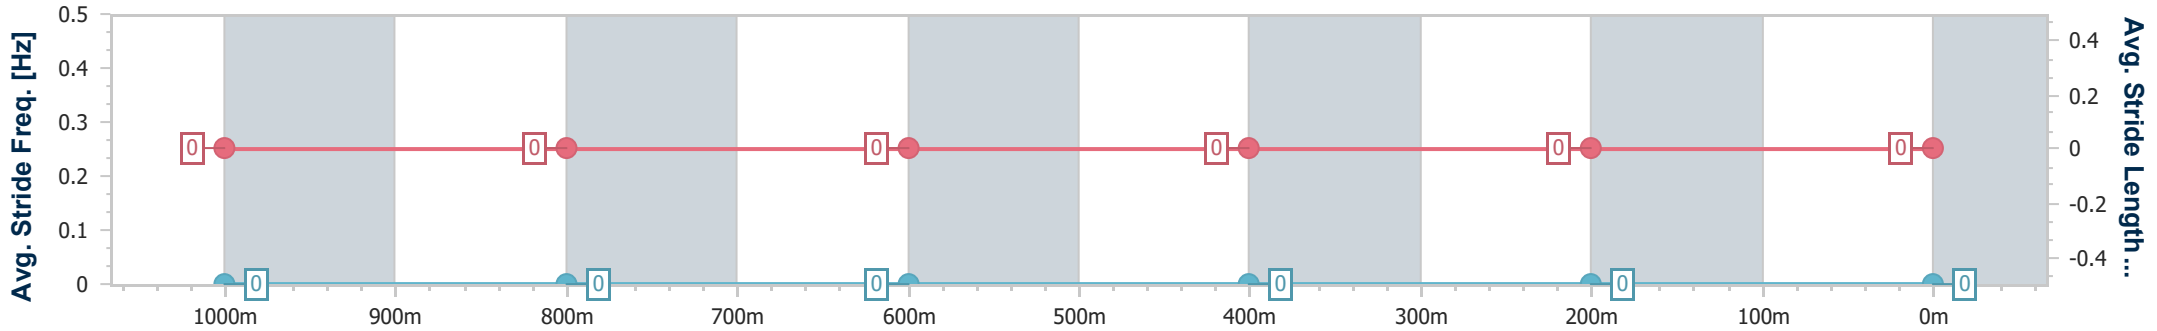

Section	Overall	1000m	800m	600m	400m	200m
Section Times	1:12.78 [8] (0:14.16)	0:58.62 [7] (0:11.34)	0:47.28 [6] (0:11.33)	0:35.95 [5] (0:11.59)	0:24.36 [5] (0:11.60)	0:12.76 [5] (0:12.76)
Average Speed [km/h]	51.2	64.4	64.0	63.0	62.0	56.4
Top Speed [km/h]	63.6	65.0	64.4	63.9	63.6	59.9
Avg. Dist. to Rail [m]	8.5	3.0	1.7	3.1	10.9	9.4
Avg. Stride Freq. [Hz]	---	---	---	---	---	---
Avg. Stride Length [m]	---	---	---	---	---	---