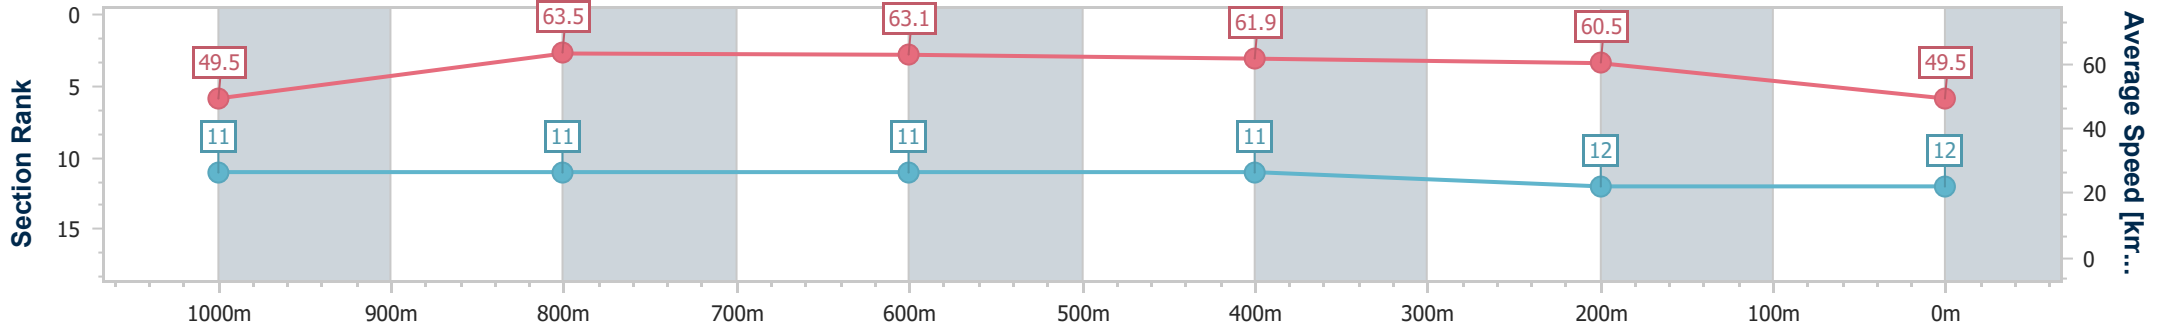

Section	Overall	1000m	800m	600m	400m	200m
Section Times	1:15.65 [12] (0:14.56)	1:01.09 [11] (0:11.48)	0:49.61 [11] (0:11.44)	0:38.17 [11] (0:11.72)	0:26.45 [11] (0:11.93)	0:14.52 [12] (0:14.52)
Average Speed [km/h]	49.5	63.5	63.1	61.9	60.5	49.5
Top Speed [km/h]	62.5	64.3	64.0	62.4	62.7	55.6
Avg. Dist. to Rail [m]	7.3	2.1	0.9	2.1	7.9	7.9
Avg. Stride Freq. [Hz]	2.2	2.3	2.3	2.3	2.3	2.1
Avg. Stride Length [m]	6.3	7.7	7.5	7.4	7.3	6.7