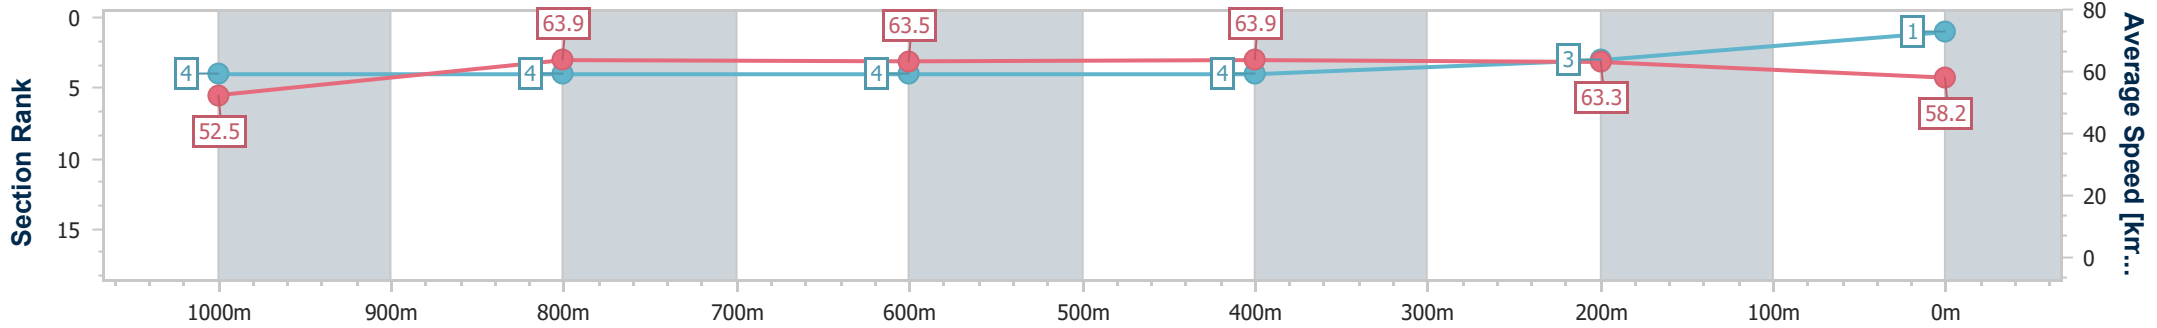

BRISBANE
 RACING CLUB

06 April 2024 - 17:14

Track Rating: Soft 6, Weather: Overcast, Rail Position: +4.5 Entire

Section	Overall	1000m	800m	600m	400m	200m
Section Times	1:12.14 [1] (0:13.74)	0:58.40 [4] (0:11.50)	0:46.90 [4] (0:11.57)	0:35.33 [4] (0:11.57)	0:23.76 [4] (0:11.37)	0:12.39 [3] (0:12.39)
Average Speed [km/h]	52.5	63.9	63.5	63.9	63.3	58.2
Top Speed [km/h]	63.7	65.1	65.2	65.5	65.4	61.3
Avg. Dist. to Rail [m]	4.9	4.3	4.8	4.8	10.0	6.8
Avg. Stride Freq. [Hz]	2.3	2.4	2.4	2.5	2.5	2.4
Avg. Stride Length [m]	6.2	7.3	7.2	7.3	7.0	6.7