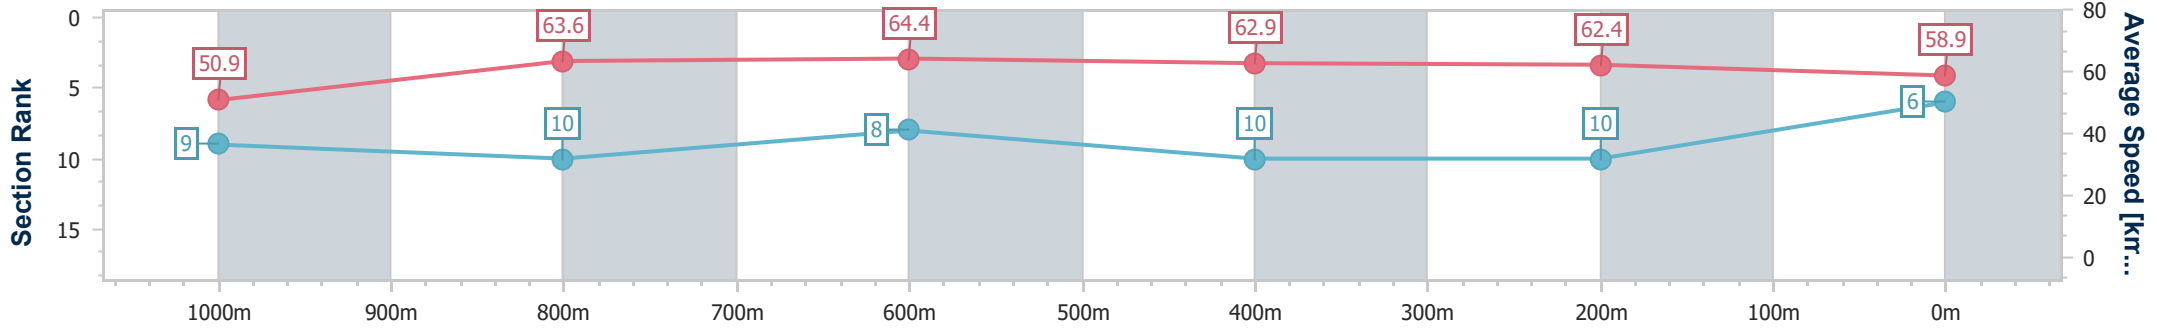

Section	Overall	1000m	800m	600m	400m	200m
Section Times	1:12.57 [6] (0:14.25)	0:58.32 [9] (0:11.57)	0:46.75 [10] (0:11.33)	0:35.42 [8] (0:11.64)	0:23.78 [10] (0:11.55)	0:12.23 [10]
Average Speed [km/h]	50.9	63.6	64.4	62.9	62.4	58.9
Top Speed [km/h]	63.3	64.9	65.7	63.6	64.1	61.2
Avg. Dist. to Rail [m]	10.3	4.0	3.3	3.7	7.8	7.4
Avg. Stride Freq. [Hz]	2.3	2.3	2.2	2.2	2.3	2.2
Avg. Stride Length [m]	6.1	7.7	8.0	7.9	7.6	7.4