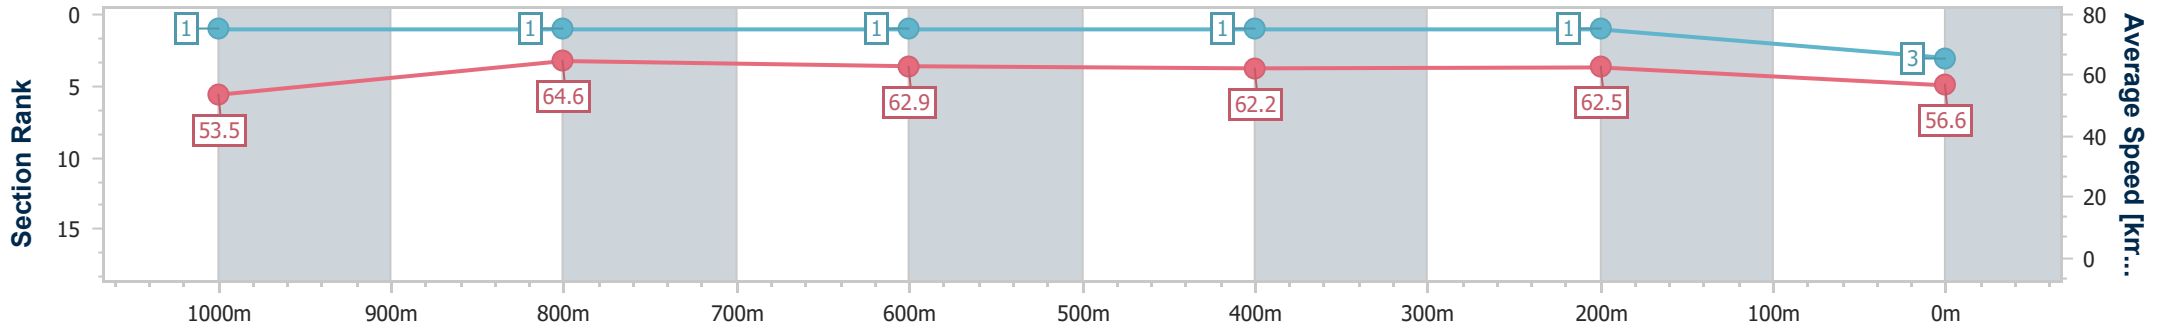

Section	Overall	1000m	800m	600m	400m	200m
Section Times	1:12.24 [3] (0:13.51)	0:58.73 [1] (0:11.32)	0:47.41 [1] (0:11.51)	0:35.90 [1] (0:11.66)	0:24.24 [1] (0:11.56)	0:12.68 [1] (0:12.68)
Average Speed [km/h]	53.5	64.6	62.9	62.2	62.5	56.6
Top Speed [km/h]	67.7	66.5	64.0	63.1	64.2	60.3
Avg. Dist. to Rail [m]	3.9	3.3	1.3	1.4	8.3	7.8
Avg. Stride Freq. [Hz]	2.3	2.4	2.3	2.3	2.4	2.3
Avg. Stride Length [m]	6.5	7.6	7.4	7.4	7.2	6.8