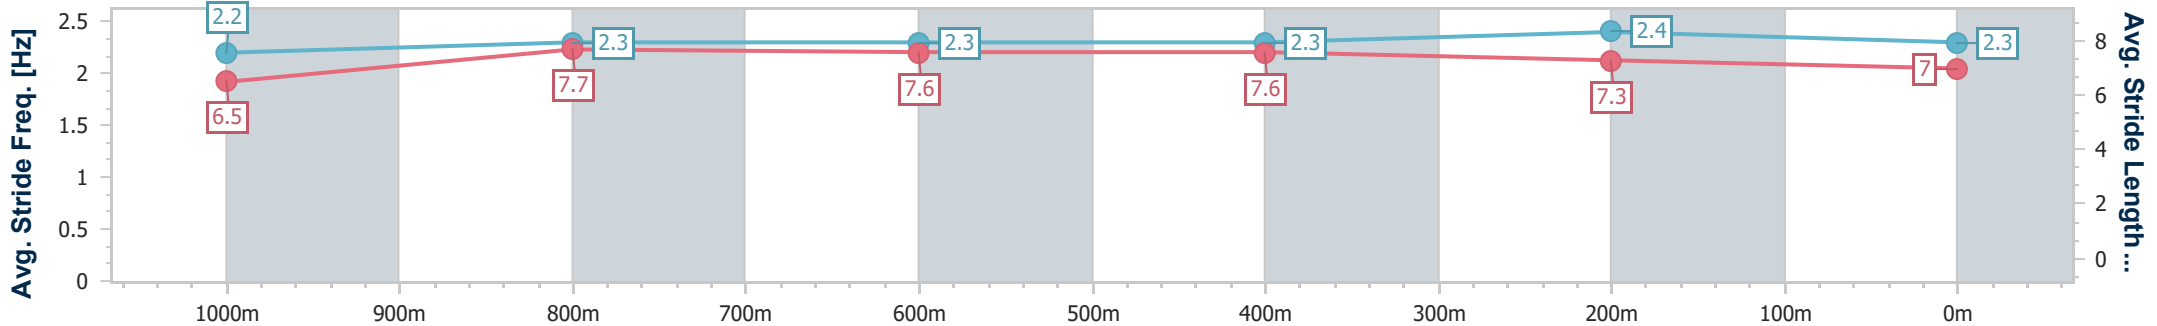

Section	Overall	1000m	800m	600m	400m	200m
Section Times	1:12.76 [7] (0:14.23)	0:58.53 [8] (0:11.47)	0:47.06 [8] (0:11.47)	0:35.59 [9] (0:11.54)	0:24.05 [8] (0:11.51)	0:12.54 [8] (0:12.54)
Average Speed [km/h]	50.7	63.7	63.2	63.2	62.5	57.5
Top Speed [km/h]	64.0	64.2	64.0	63.7	64.7	60.6
Avg. Dist. to Rail [m]	4.0	2.5	2.3	2.6	6.2	4.8
Avg. Stride Freq. [Hz]	2.2	2.3	2.3	2.3	2.4	2.3
Avg. Stride Length [m]	6.5	7.7	7.6	7.6	7.3	7.0