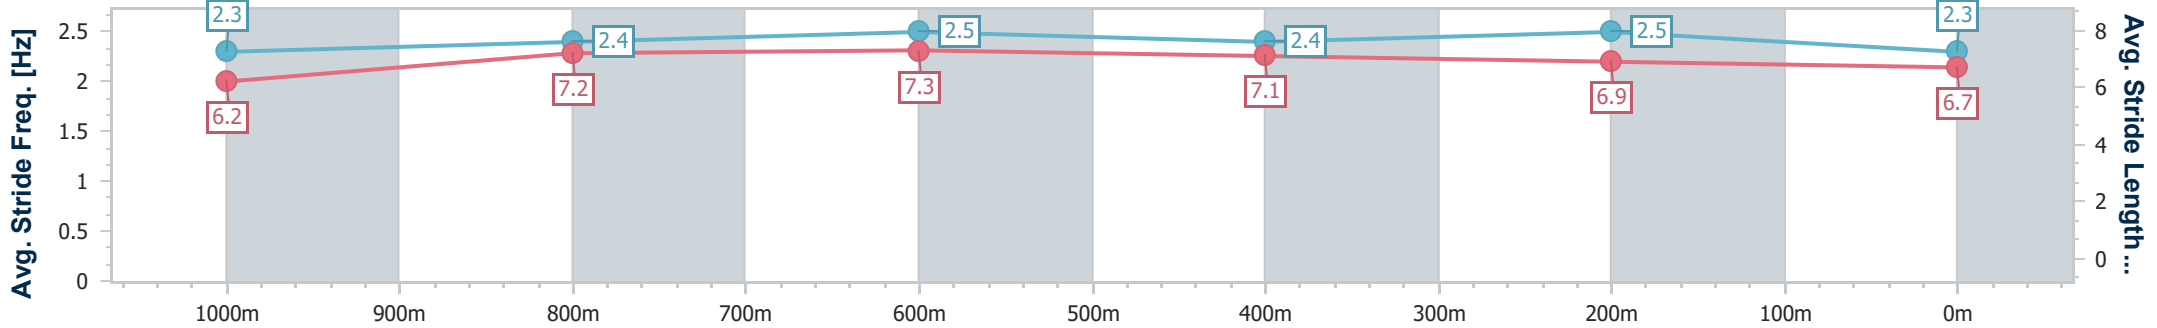

Section	Overall	1000m	800m	600m	400m	200m
Section Times	1:13.18 [9] (0:13.92)	0:59.26 [5] (0:11.59)	0:47.67 [7] (0:11.40)	0:36.27 [7] (0:11.72)	0:24.55 [7] (0:11.65)	0:12.90 [9] (0:12.90)
Average Speed [km/h]	51.9	63.5	64.6	62.2	61.9	55.8
Top Speed [km/h]	65.3	64.8	66.1	64.1	63.6	59.7
Avg. Dist. to Rail [m]	5.9	5.0	4.0	3.3	9.8	10.8
Avg. Stride Freq. [Hz]	2.3	2.4	2.5	2.4	2.5	2.3
Avg. Stride Length [m]	6.2	7.2	7.3	7.1	6.9	6.7