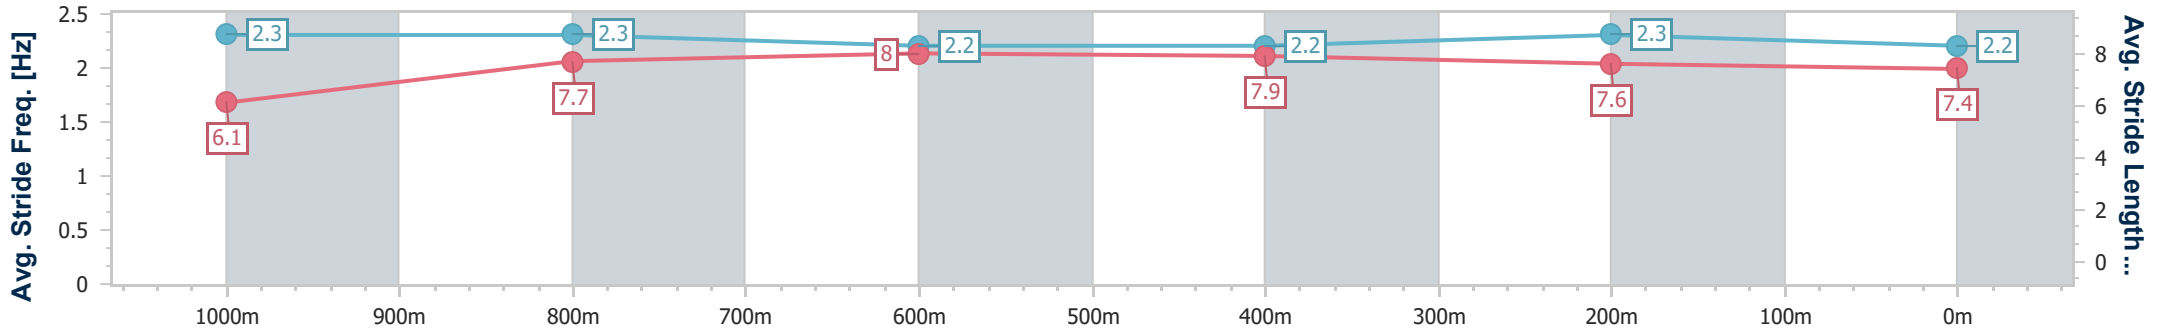

Section	Overall	1000m	800m	600m	400m	200m
Section Times	1:12.57 [6] (0:14.25)	0:58.32 [9] (0:11.57)	0:46.75 [10] (0:11.33)	0:35.42 [8] (0:11.64)	0:23.78 [10] (0:11.55)	0:12.23 [10]
Average Speed [km/h]	50.9	63.6	64.4	62.9	62.4	58.9
Top Speed [km/h]	63.3	64.9	65.7	63.6	64.1	61.2
Avg. Dist. to Rail [m]	10.3	4.0	3.3	3.7	7.8	7.4
Avg. Stride Freq. [Hz]	2.3	2.3	2.2	2.2	2.3	2.2
Avg. Stride Length [m]	6.1	7.7	8.0	7.9	7.6	7.4