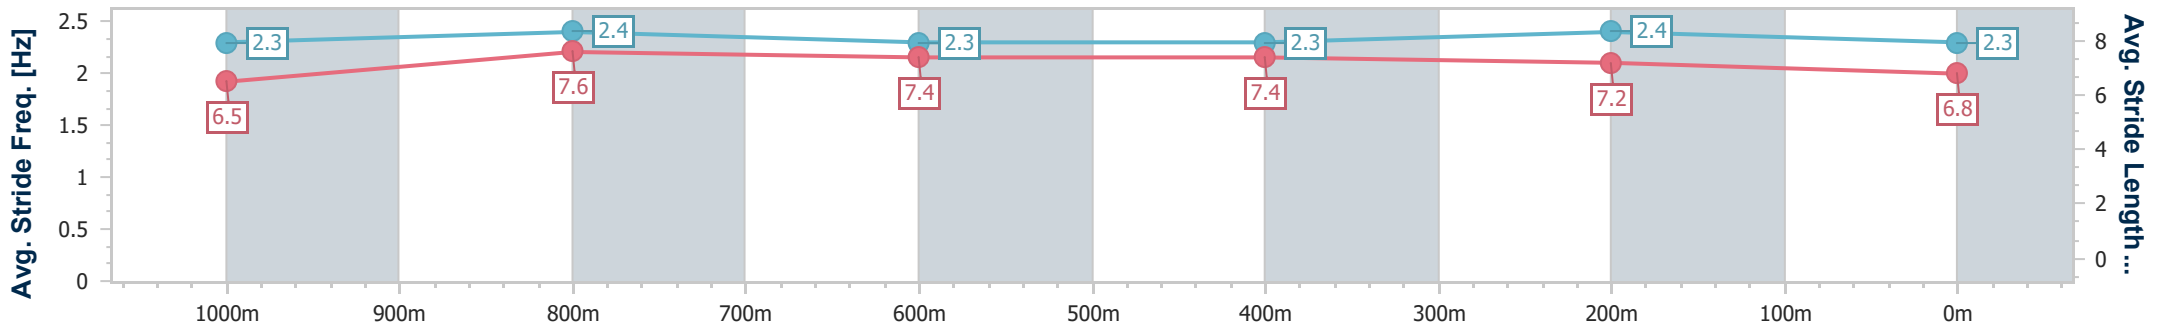

Section	Overall	1000m	800m	600m	400m	200m
Section Times	1:12.24 [3] (0:13.51)	0:58.73 [1] (0:11.32)	0:47.41 [1] (0:11.51)	0:35.90 [1] (0:11.66)	0:24.24 [1] (0:11.56)	0:12.68 [1] (0:12.68)
Average Speed [km/h]	53.5	64.6	62.9	62.2	62.5	56.6
Top Speed [km/h]	67.7	66.5	64.0	63.1	64.2	60.3
Avg. Dist. to Rail [m]	3.9	3.3	1.3	1.4	8.3	7.8
Avg. Stride Freq. [Hz]	2.3	2.4	2.3	2.3	2.4	2.3
Avg. Stride Length [m]	6.5	7.6	7.4	7.4	7.2	6.8