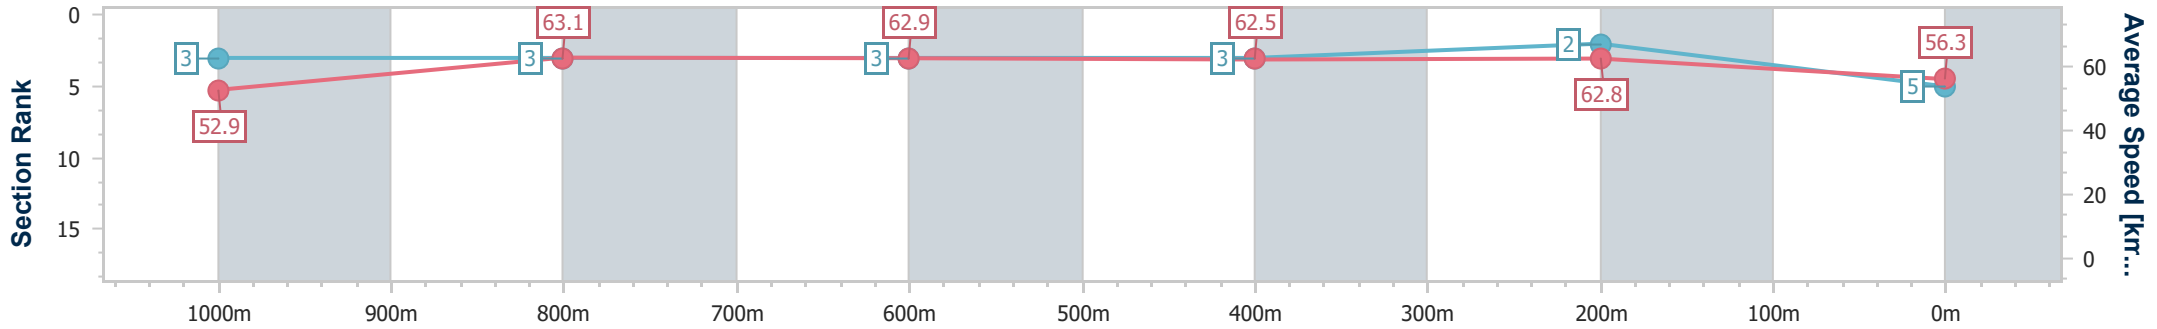

Section	Overall	1000m	800m	600m	400m	200m
Section Times	1:12.51 [5] (0:13.61)	0:58.90 [3] (0:11.50)	0:47.40 [3] (0:11.56)	0:35.84 [3] (0:11.59)	0:24.25 [3] (0:11.48)	0:12.77 [2] (0:12.77)
Average Speed [km/h]	52.9	63.1	62.9	62.5	62.8	56.3
Top Speed [km/h]	64.4	63.9	63.7	64.6	65.1	60.2
Avg. Dist. to Rail [m]	2.1	1.2	1.9	1.8	5.6	5.3
Avg. Stride Freq. [Hz]	2.3	2.3	2.3	2.3	2.4	2.3
Avg. Stride Length [m]	6.5	7.7	7.6	7.5	7.4	6.9