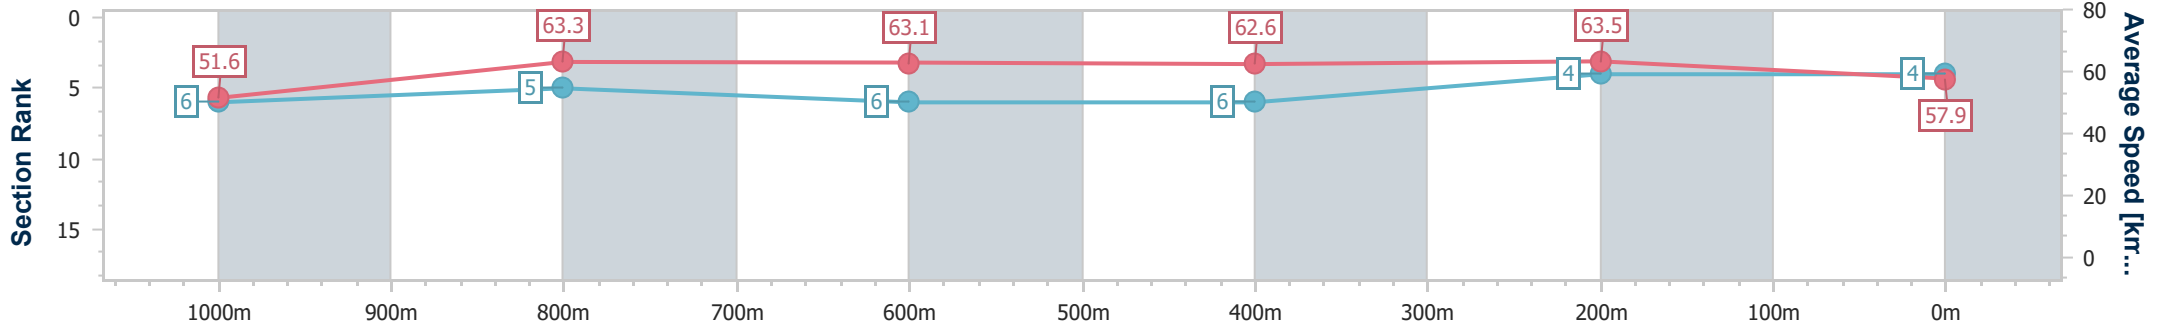

Section	Overall	1000m	800m	600m	400m	200m
Section Times	1:12.27 [4] (0:14.00)	0:58.27 [6] (0:11.48)	0:46.79 [5] (0:11.41)	0:35.38 [6] (0:11.59)	0:23.79 [6] (0:11.34)	0:12.45 [4] (0:12.45)
Average Speed [km/h]	51.6	63.3	63.1	62.6	63.5	57.9
Top Speed [km/h]	65.6	64.0	64.1	64.5	65.1	60.7
Avg. Dist. to Rail [m]	1.6	1.4	0.2	2.1	8.0	7.8
Avg. Stride Freq. [Hz]	2.2	2.3	2.3	2.3	2.4	2.3
Avg. Stride Length [m]	6.4	7.7	7.7	7.6	7.4	7.0