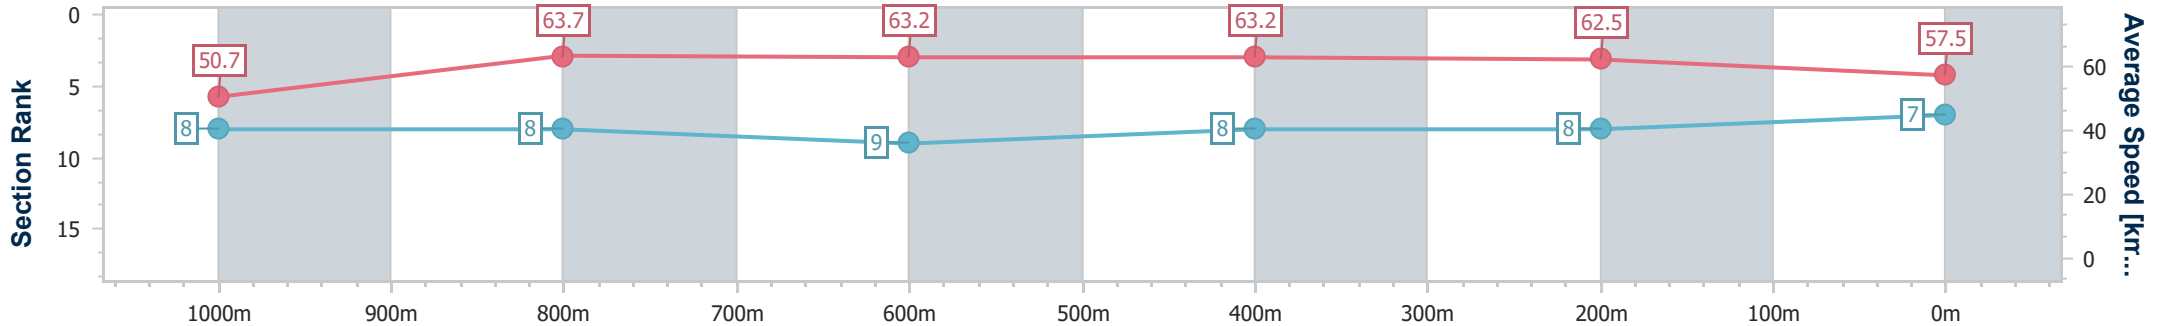

Section	Overall	1000m	800m	600m	400m	200m
Section Times	1:12.76 [7] (0:14.23)	0:58.53 [8] (0:11.47)	0:47.06 [8] (0:11.47)	0:35.59 [9] (0:11.54)	0:24.05 [8] (0:11.51)	0:12.54 [8] (0:12.54)
Average Speed [km/h]	50.7	63.7	63.2	63.2	62.5	57.5
Top Speed [km/h]	64.0	64.2	64.0	63.7	64.7	60.6
Avg. Dist. to Rail [m]	4.0	2.5	2.3	2.6	6.2	4.8
Avg. Stride Freq. [Hz]	2.2	2.3	2.3	2.3	2.4	2.3
Avg. Stride Length [m]	6.5	7.7	7.6	7.6	7.3	7.0