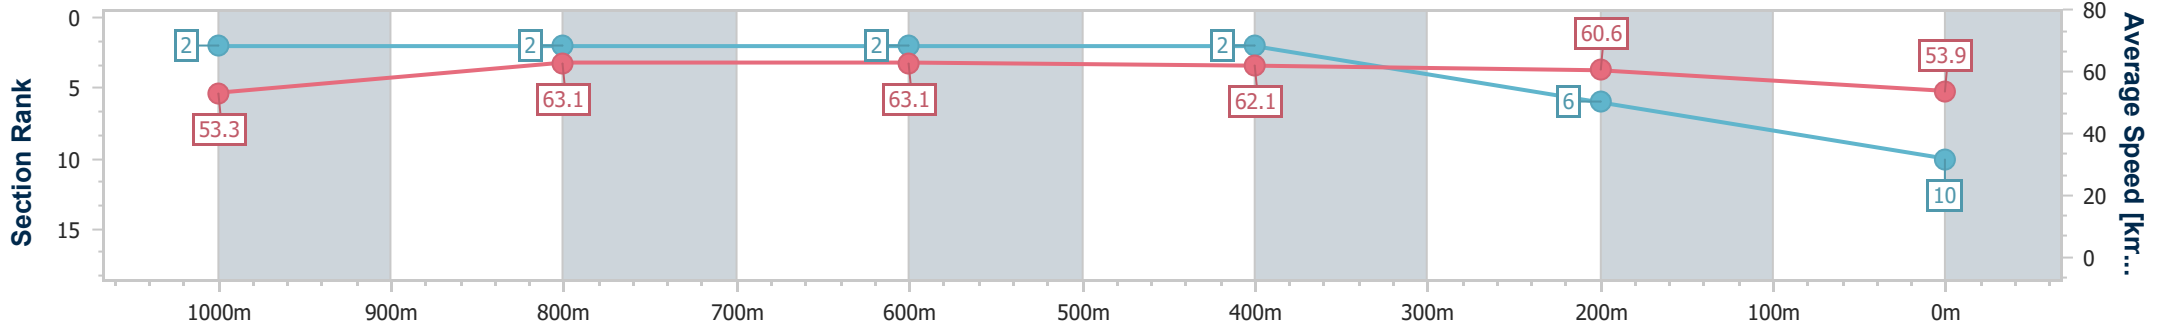

- [] Ranking at each section and finish
- .-.- No data available at this section
- NA No data available

Horse/Jockey Name	Maximum Output
Final Rank	10
Fastest Section Time (Section)	0:11.46 (800m)
Top Speed [km/h] (Section)	66.1 (Overall)
Race State	Finished

Section	Overall	1000m	800m	600m	400m	200m
Section Times	1:13.43 [10] (0:13.57)	0:59.86 [2] (0:11.51)	0:48.35 [2] (0:11.46)	0:36.89 [2] (0:11.64)	0:25.25 [2] (0:11.86)	0:13.39 [6] (0:13.39)
Average Speed [km/h]	53.3	63.1	63.1	62.1	60.6	53.9
Top Speed [km/h]	66.1	64.8	63.4	62.5	62.4	58.0
Avg. Dist. to Rail [m]	3.2	1.6	0.9	1.1	5.4	6.2
Avg. Stride Freq. [Hz]	2.4	2.5	2.5	2.5	2.5	2.3
Avg. Stride Length [m]	6.1	7.1	7.0	6.9	6.9	6.5