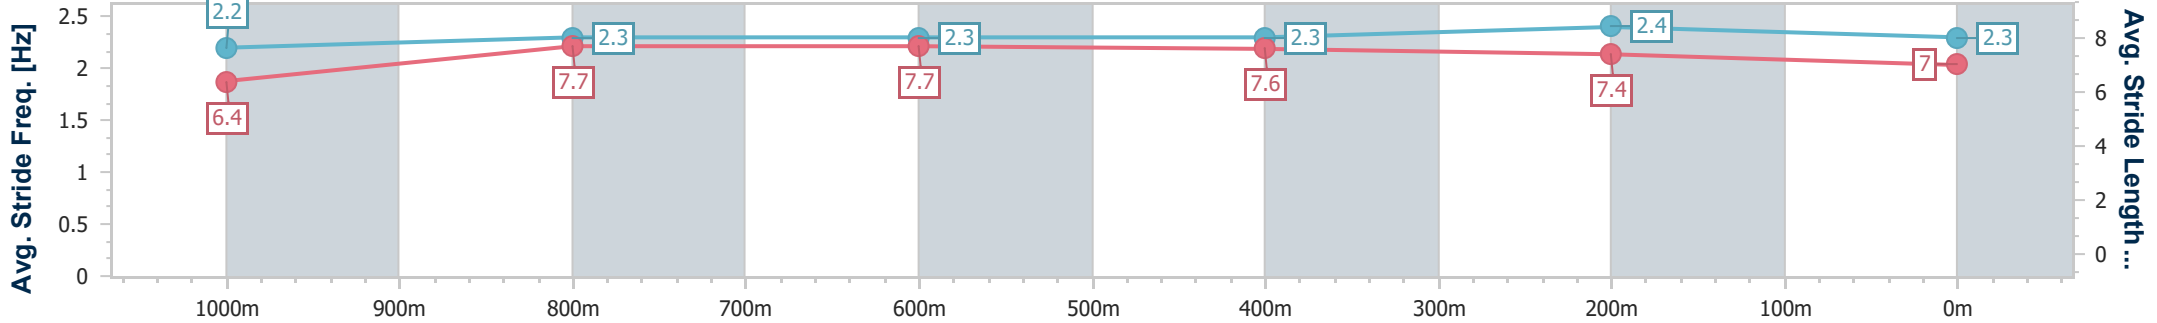

Section	Overall	1000m	800m	600m	400m	200m
Section Times	1:12.27 [4] (0:14.00)	0:58.27 [6] (0:11.48)	0:46.79 [5] (0:11.41)	0:35.38 [6] (0:11.59)	0:23.79 [6] (0:11.34)	0:12.45 [4] (0:12.45)
Average Speed [km/h]	51.6	63.3	63.1	62.6	63.5	57.9
Top Speed [km/h]	65.6	64.0	64.1	64.5	65.1	60.7
Avg. Dist. to Rail [m]	1.6	1.4	0.2	2.1	8.0	7.8
Avg. Stride Freq. [Hz]	2.2	2.3	2.3	2.3	2.4	2.3
Avg. Stride Length [m]	6.4	7.7	7.7	7.6	7.4	7.0