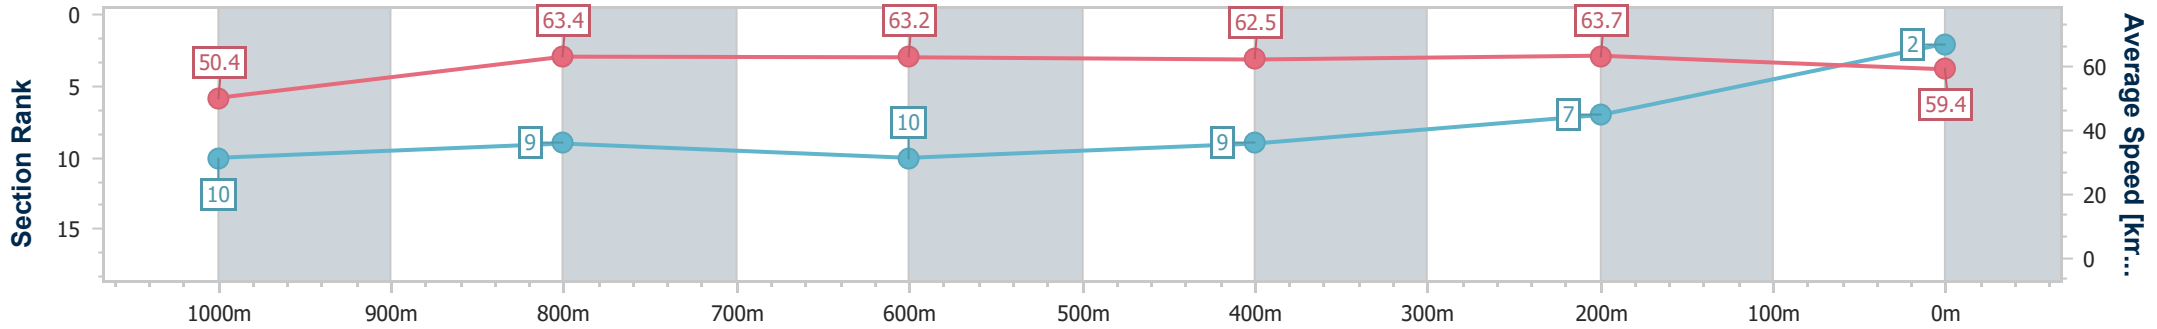

Section	Overall	1000m	800m	600m	400m	200m
Section Times	1:12.15 [2] (0:14.29)	0:57.86 [10] (0:11.47)	0:46.39 [9] (0:11.42)	0:34.97 [10] (0:11.58)	0:23.39 [9] (0:11.30)	0:12.09 [7] (0:12.09)
Average Speed [km/h]	50.4	63.4	63.2	62.5	63.7	59.4
Top Speed [km/h]	64.7	64.1	64.6	63.0	64.9	62.3
Avg. Dist. to Rail [m]	4.1	1.3	1.0	1.0	2.9	3.9
Avg. Stride Freq. [Hz]	2.2	2.3	2.3	2.3	2.4	2.3
Avg. Stride Length [m]	6.4	7.6	7.6	7.6	7.4	7.2