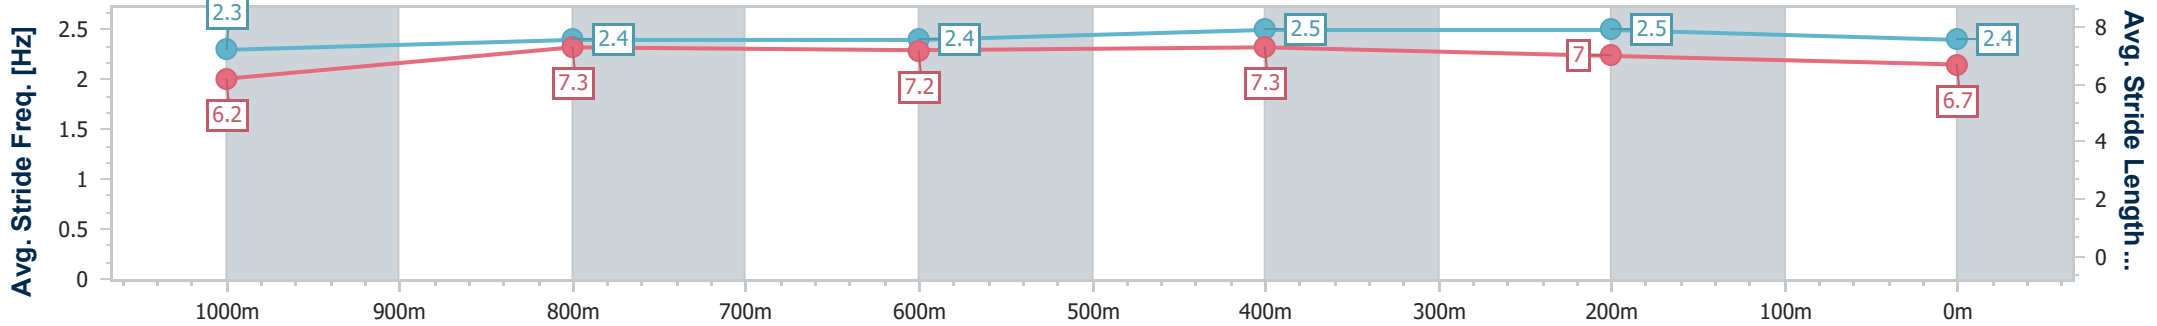

BRISBANE
 RACING CLUB

06 April 2024 - 17:14

Track Rating: Soft 6, Weather: Overcast, Rail Position: +4.5 Entire

Section	Overall	1000m	800m	600m	400m	200m
Section Times	1:12.14 [1] (0:13.74)	0:58.40 [4] (0:11.50)	0:46.90 [4] (0:11.57)	0:35.33 [4] (0:11.57)	0:23.76 [4] (0:11.37)	0:12.39 [3] (0:12.39)
Average Speed [km/h]	52.5	63.9	63.5	63.9	63.3	58.2
Top Speed [km/h]	63.7	65.1	65.2	65.5	65.4	61.3
Avg. Dist. to Rail [m]	4.9	4.3	4.8	4.8	10.0	6.8
Avg. Stride Freq. [Hz]	2.3	2.4	2.4	2.5	2.5	2.4
Avg. Stride Length [m]	6.2	7.3	7.2	7.3	7.0	6.7