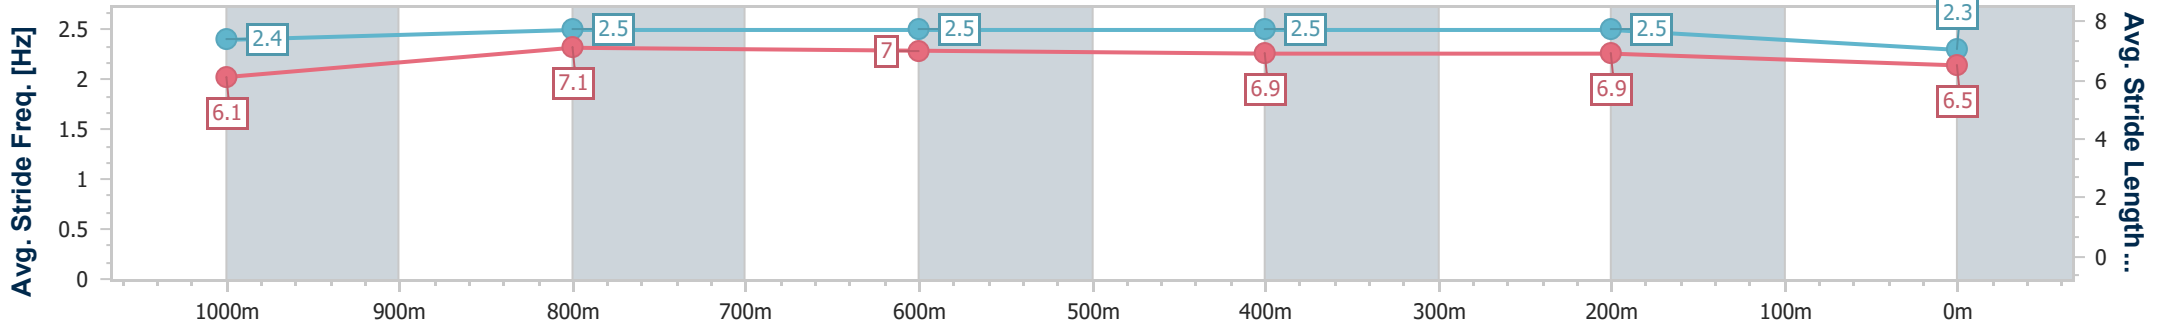

- [] Ranking at each section and finish
- .-.- No data available at this section
- NA No data available

Horse/Jockey Name	Maximum Output
Final Rank	10
Fastest Section Time (Section)	0:11.46 (800m)
Top Speed [km/h] (Section)	66.1 (Overall)
Race State	Finished

Section	Overall	1000m	800m	600m	400m	200m
Section Times	1:13.43 [10] (0:13.57)	0:59.86 [2] (0:11.51)	0:48.35 [2] (0:11.46)	0:36.89 [2] (0:11.64)	0:25.25 [2] (0:11.86)	0:13.39 [6] (0:13.39)
Average Speed [km/h]	53.3	63.1	63.1	62.1	60.6	53.9
Top Speed [km/h]	66.1	64.8	63.4	62.5	62.4	58.0
Avg. Dist. to Rail [m]	3.2	1.6	0.9	1.1	5.4	6.2
Avg. Stride Freq. [Hz]	2.4	2.5	2.5	2.5	2.5	2.3
Avg. Stride Length [m]	6.1	7.1	7.0	6.9	6.9	6.5