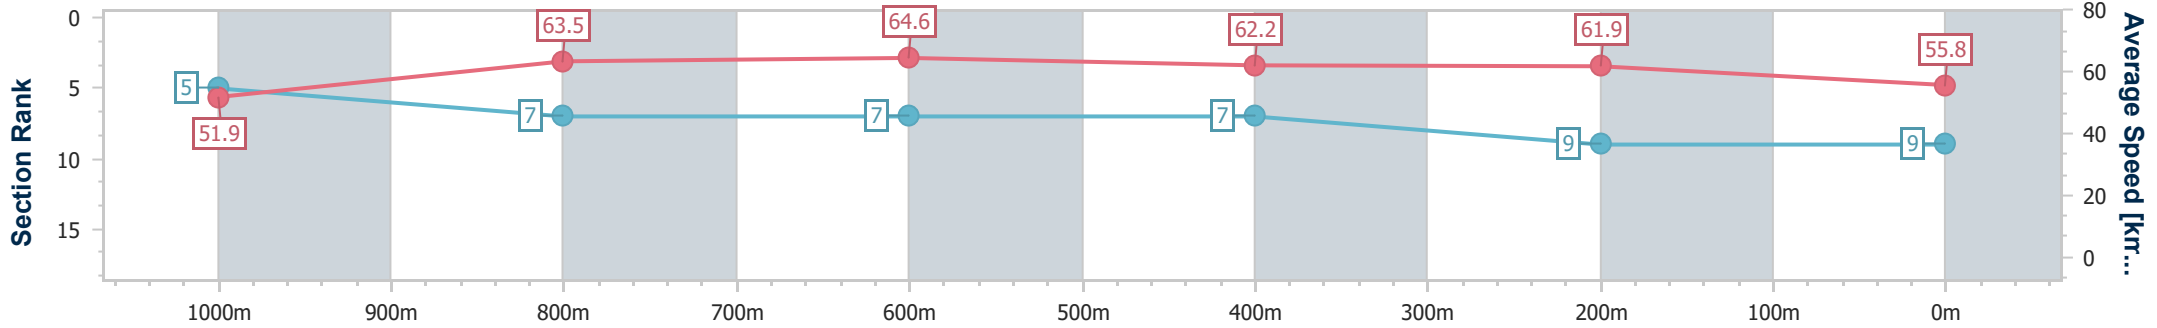

Section	Overall	1000m	800m	600m	400m	200m
Section Times	1:13.18 [9] (0:13.92)	0:59.26 [5] (0:11.59)	0:47.67 [7] (0:11.40)	0:36.27 [7] (0:11.72)	0:24.55 [7] (0:11.65)	0:12.90 [9] (0:12.90)
Average Speed [km/h]	51.9	63.5	64.6	62.2	61.9	55.8
Top Speed [km/h]	65.3	64.8	66.1	64.1	63.6	59.7
Avg. Dist. to Rail [m]	5.9	5.0	4.0	3.3	9.8	10.8
Avg. Stride Freq. [Hz]	2.3	2.4	2.5	2.4	2.5	2.3
Avg. Stride Length [m]	6.2	7.2	7.3	7.1	6.9	6.7