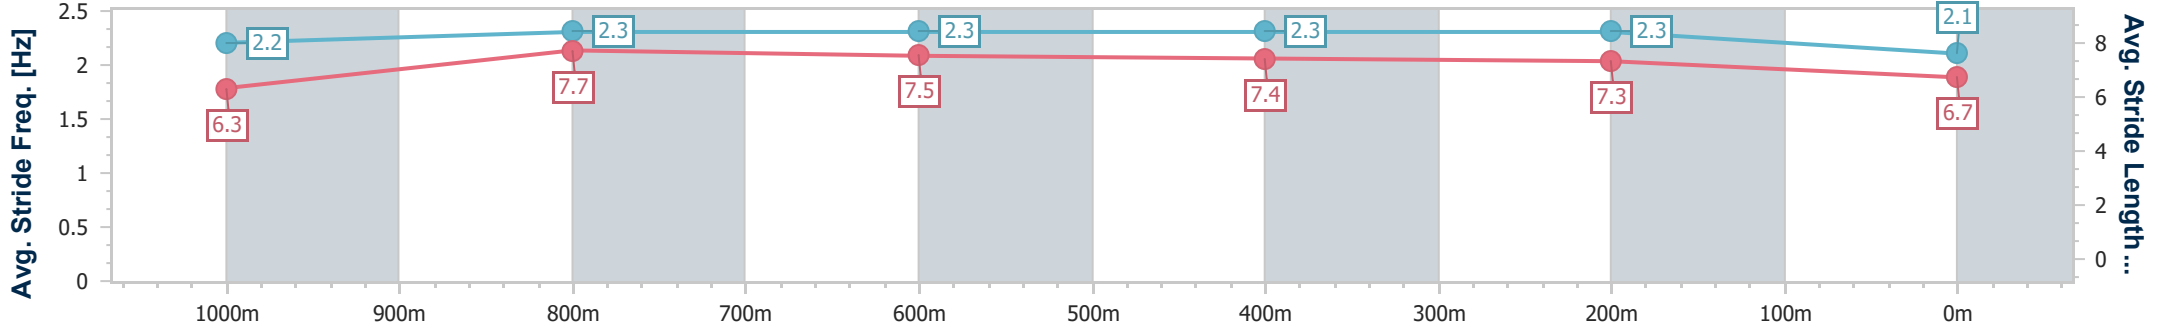

- [] Ranking at each section and finish
- .-.- No data available at this section
- NA No data available

Horse/Jockey Name	Release The Beans
Final Rank	12
Fastest Section Time (Section)	0:11.44 (800m)
Top Speed [km/h] (Section)	64.3 (1000m)
Race State	Finished

Section	Overall	1000m	800m	600m	400m	200m
Section Times	1:15.65 [12] (0:14.56)	1:01.09 [11] (0:11.48)	0:49.61 [11] (0:11.44)	0:38.17 [11] (0:11.72)	0:26.45 [11] (0:11.93)	0:14.52 [12] (0:14.52)
Average Speed [km/h]	49.5	63.5	63.1	61.9	60.5	49.5
Top Speed [km/h]	62.5	64.3	64.0	62.4	62.7	55.6
Avg. Dist. to Rail [m]	7.3	2.1	0.9	2.1	7.9	7.9
Avg. Stride Freq. [Hz]	2.2	2.3	2.3	2.3	2.3	2.1
Avg. Stride Length [m]	6.3	7.7	7.5	7.4	7.3	6.7