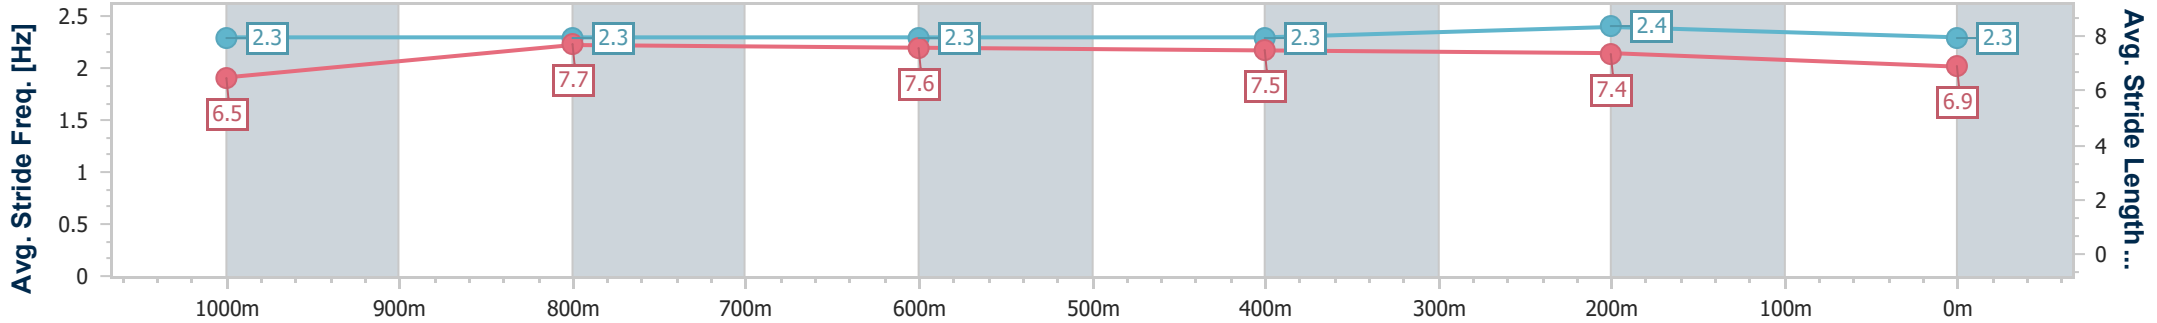

Section	Overall	1000m	800m	600m	400m	200m
Section Times	1:12.51 [5] (0:13.61)	0:58.90 [3] (0:11.50)	0:47.40 [3] (0:11.56)	0:35.84 [3] (0:11.59)	0:24.25 [3] (0:11.48)	0:12.77 [2] (0:12.77)
Average Speed [km/h]	52.9	63.1	62.9	62.5	62.8	56.3
Top Speed [km/h]	64.4	63.9	63.7	64.6	65.1	60.2
Avg. Dist. to Rail [m]	2.1	1.2	1.9	1.8	5.6	5.3
Avg. Stride Freq. [Hz]	2.3	2.3	2.3	2.3	2.4	2.3
Avg. Stride Length [m]	6.5	7.7	7.6	7.5	7.4	6.9