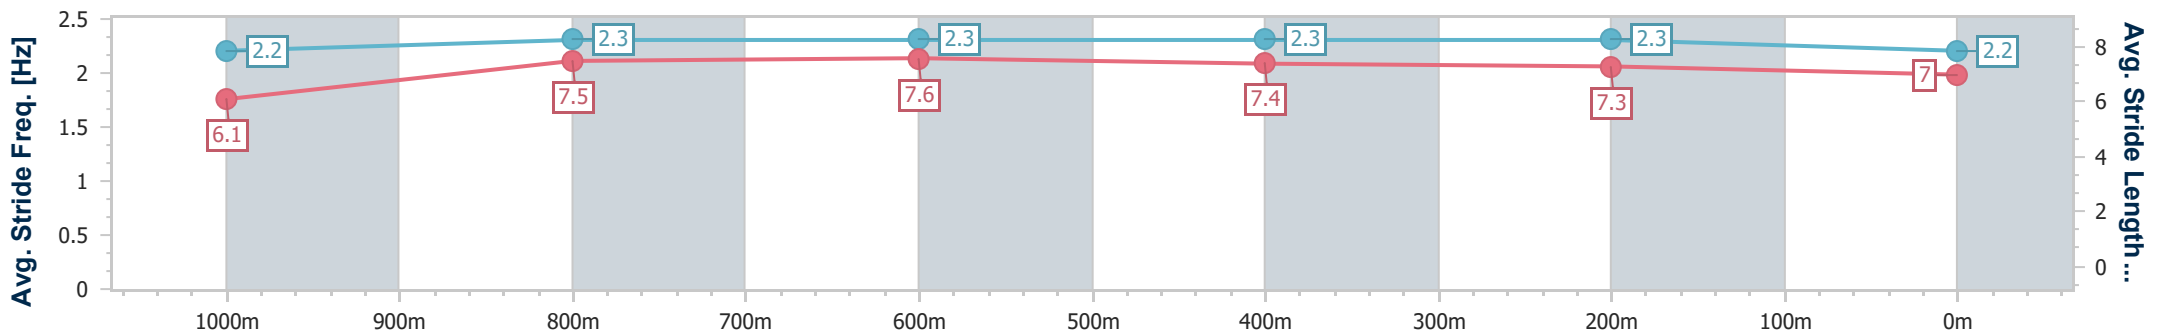

- [] Ranking at each section and finish
- .-.- No data available at this section
- NA No data available

Horse/Jockey Name	Mishani Spartan
Final Rank	11
Fastest Section Time (Section)	0:11.46 (600m)
Top Speed [km/h] (Section)	65.1 (1000m)
Race State	Finished

Section	Overall	1000m	800m	600m	400m	200m
Section Times	1:14.08 [11] (0:14.70)	0:59.38 [12] (0:11.65)	0:47.73 [12] (0:11.53)	0:36.20 [12] (0:11.46)	0:24.74 [12] (0:11.78)	0:12.96 [11] (0:12.96)
Average Speed [km/h]	49.0	62.6	63.0	62.5	61.3	55.5
Top Speed [km/h]	61.1	65.1	63.9	62.9	64.0	58.3
Avg. Dist. to Rail [m]	3.4	2.7	1.6	0.7	0.7	0.9
Avg. Stride Freq. [Hz]	2.2	2.3	2.3	2.3	2.3	2.2
Avg. Stride Length [m]	6.1	7.5	7.6	7.4	7.3	7.0