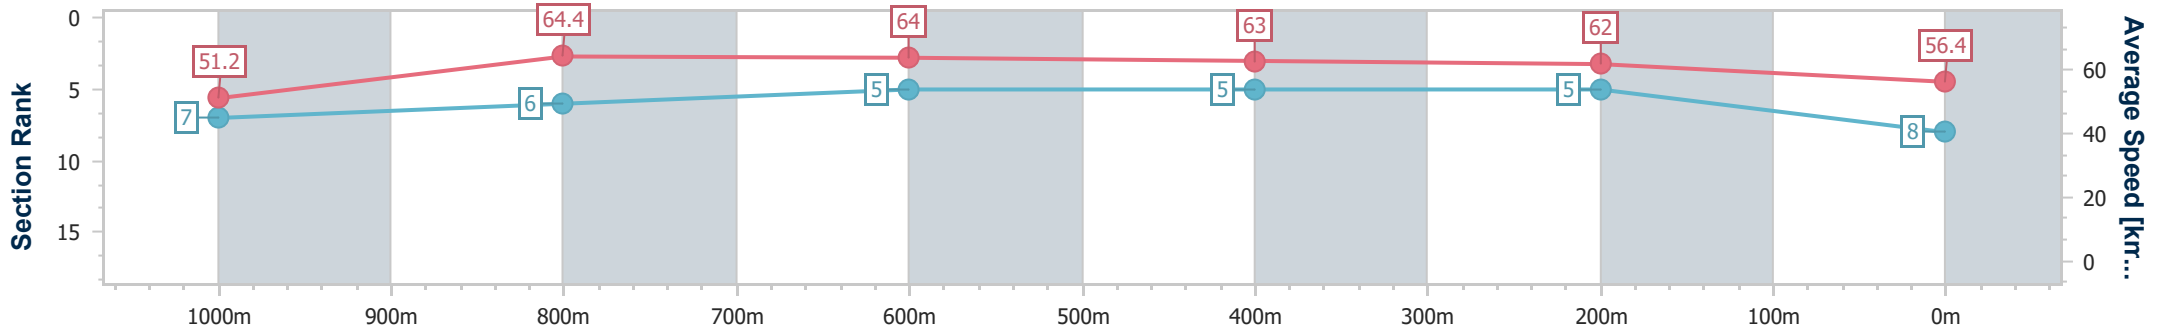

Section	Overall	1000m	800m	600m	400m	200m
Section Times	1:12.78 [8] (0:14.16)	0:58.62 [7] (0:11.34)	0:47.28 [6] (0:11.33)	0:35.95 [5] (0:11.59)	0:24.36 [5] (0:11.60)	0:12.76 [5] (0:12.76)
Average Speed [km/h]	51.2	64.4	64.0	63.0	62.0	56.4
Top Speed [km/h]	63.6	65.0	64.4	63.9	63.6	59.9
Avg. Dist. to Rail [m]	8.5	3.0	1.7	3.1	10.9	9.4
Avg. Stride Freq. [Hz]	---	---	---	---	---	---
Avg. Stride Length [m]	---	---	---	---	---	---