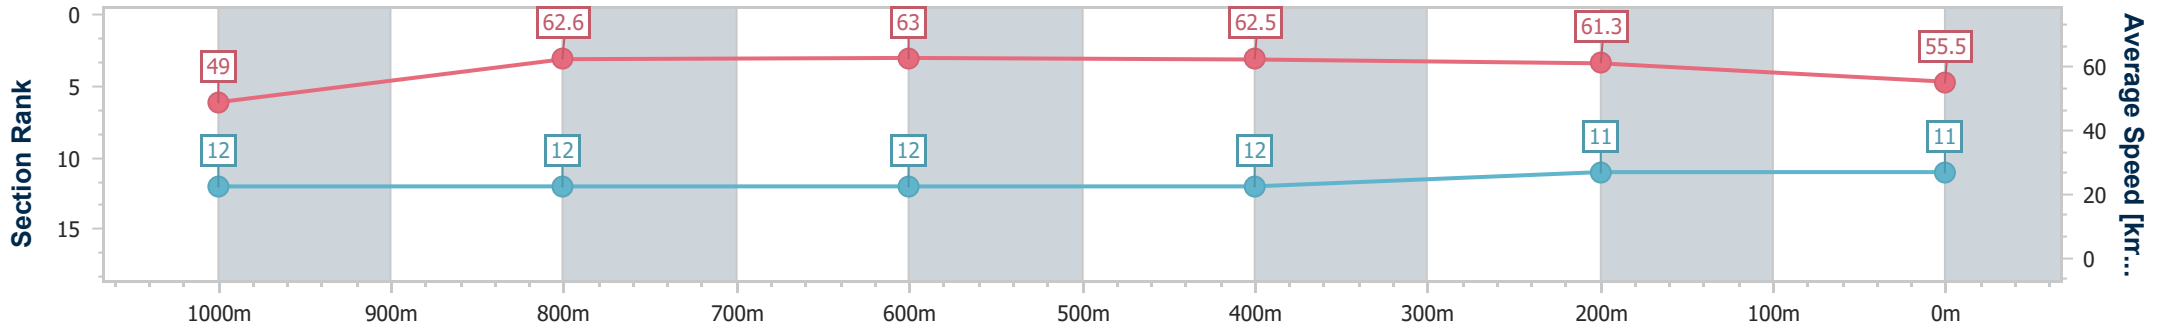

- [] Ranking at each section and finish
- .-.- No data available at this section
- NA No data available

Horse/Jockey Name	Mishani Spartan
Final Rank	11
Fastest Section Time (Section)	0:11.46 (600m)
Top Speed [km/h] (Section)	65.1 (1000m)
Race State	Finished

Section	Overall	1000m	800m	600m	400m	200m
Section Times	1:14.08 [11] (0:14.70)	0:59.38 [12] (0:11.65)	0:47.73 [12] (0:11.53)	0:36.20 [12] (0:11.46)	0:24.74 [12] (0:11.78)	0:12.96 [11] (0:12.96)
Average Speed [km/h]	49.0	62.6	63.0	62.5	61.3	55.5
Top Speed [km/h]	61.1	65.1	63.9	62.9	64.0	58.3
Avg. Dist. to Rail [m]	3.4	2.7	1.6	0.7	0.7	0.9
Avg. Stride Freq. [Hz]	2.2	2.3	2.3	2.3	2.3	2.2
Avg. Stride Length [m]	6.1	7.5	7.6	7.4	7.3	7.0