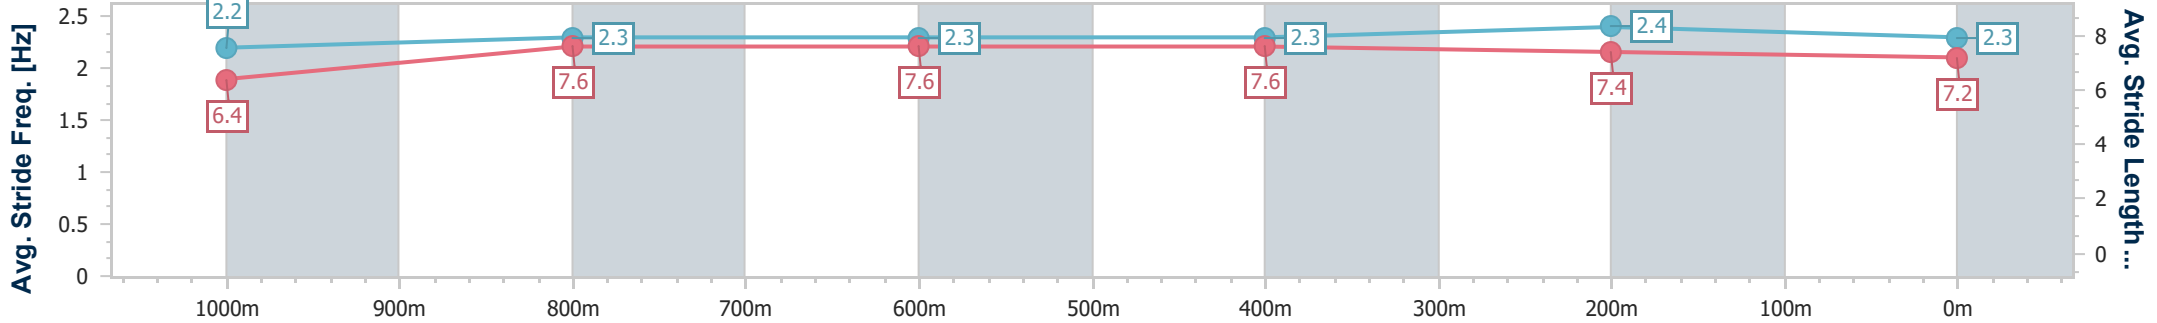

Section	Overall	1000m	800m	600m	400m	200m
Section Times	1:12.15 [2] (0:14.29)	0:57.86 [10] (0:11.47)	0:46.39 [9] (0:11.42)	0:34.97 [10] (0:11.58)	0:23.39 [9] (0:11.30)	0:12.09 [7] (0:12.09)
Average Speed [km/h]	50.4	63.4	63.2	62.5	63.7	59.4
Top Speed [km/h]	64.7	64.1	64.6	63.0	64.9	62.3
Avg. Dist. to Rail [m]	4.1	1.3	1.0	1.0	2.9	3.9
Avg. Stride Freq. [Hz]	2.2	2.3	2.3	2.3	2.4	2.3
Avg. Stride Length [m]	6.4	7.6	7.6	7.6	7.4	7.2