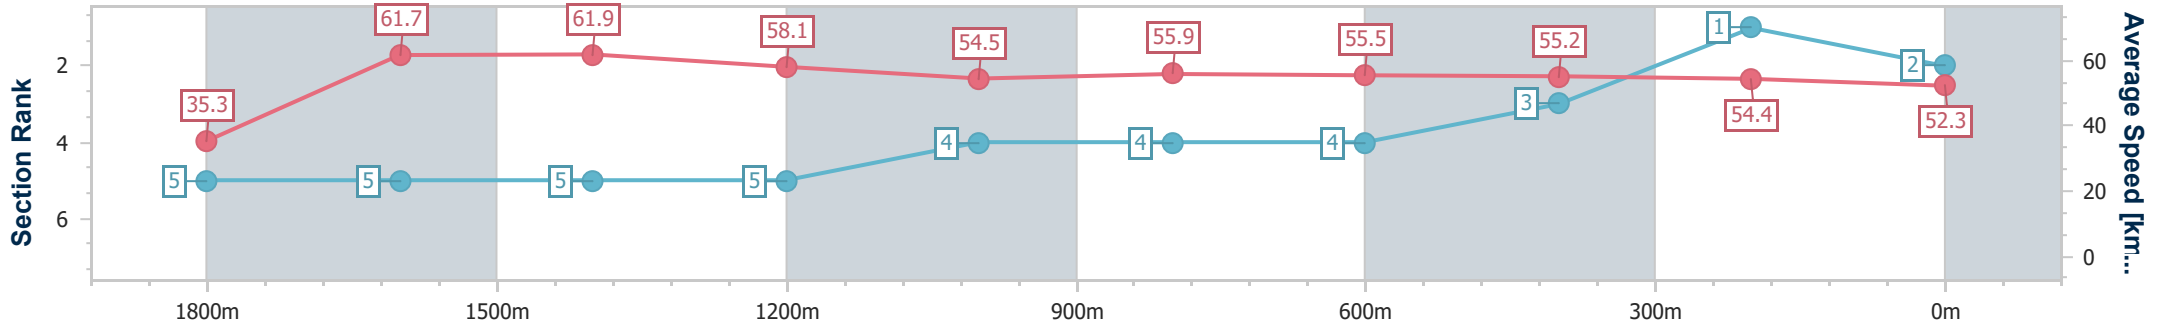

Horse/Jockey Name	Whyteepee
Final Rank	2
Fastest Section Time (Section)	0:11.58 (1800m)
Top Speed [km/h] (Section)	63.2 (1800m)
Race State	Finished

Toowoomba QLD Professional
Race 7: HAYNES - THINK PEOPLE THINK HAYNES Maiden Plate - 1920m

06 April 2024 - 20:53

Track Rating: Heavy 9, Weather: Overcast, Rail Position: +5m Entire

Section	Overall	1800m	1600m	1400m	1200m	1000m	800m	600m	400m	200m			
Section Times	2:07.28 [2] (0:12.23)	1:55.05 [5] (0:11.58)	1:43.47 [5] (0:11.63)	1:31.84 [5] (0:12.51)	1:19.33 [5] (0:13.21)	1:06.12 [4] (0:12.98)	0:53.14 [4] (0:13.02)	0:40.12 [4] (0:13.17)	0:26.95 [3] (0:13.23)	0:13.72 [1] (0:13.72)			
Average Speed [km/h]	35.3	61.7	61.9	58.1	54.5	55.9	55.5	55.2	54.4	52.3			
Top Speed [km/h]	59.8	63.2	62.5	60.5	56.3	56.6	56.2	57.9	55.1	54.0			
Avg. Dist. to Rail [m]	10.0	1.2	0.4	1.8	1.9	1.6	2.1	1.4	1.1	3.4			
Avg. Stride Freq. [Hz]	2.2	2.3	2.2	2.2	2.2	2.2	2.2	2.2	2.3	2.2			
Avg. Stride Length [m]	4.6	7.5	7.7	7.4	7.1	7.0	7.1	6.9	6.6	6.5			

- [ ] Ranking at each section and finish
- -.-.- No data available at this section
- NA No data available