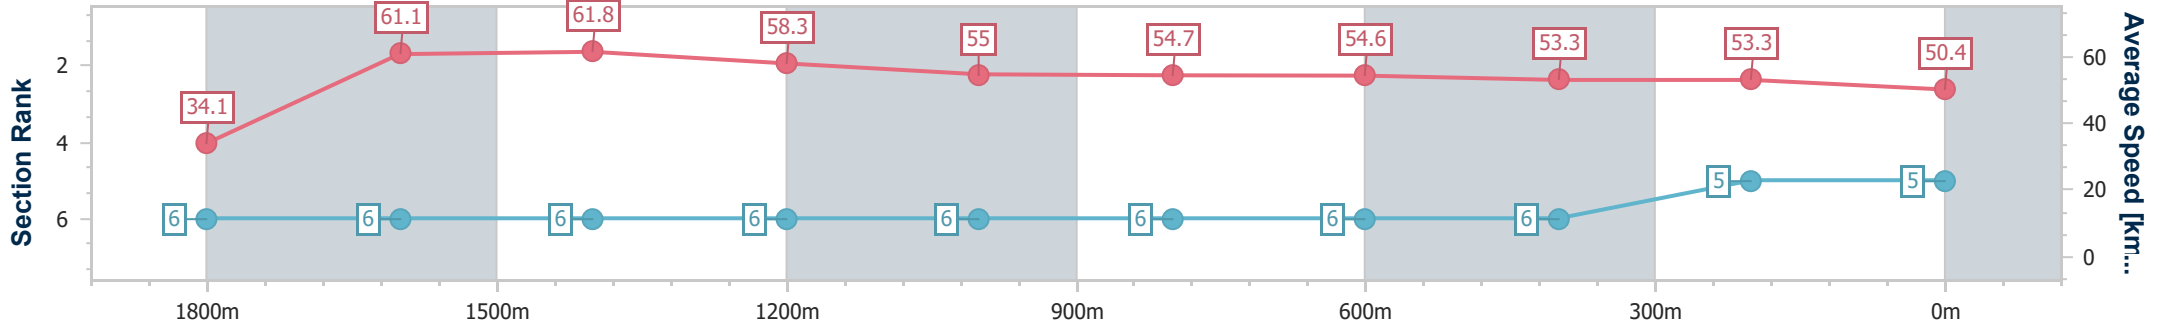

- [ ] Ranking at each section and finish
- .-.- No data available at this section
- NA No data available

Horse/Jockey Name	Liza In Lights
Final Rank	5
Fastest Section Time (Section)	0:11.68 (1600m)
Top Speed [km/h] (Section)	62.2 (1600m)
Race State	Finished

Toowoomba QLD Professional  
Race 7: HAYNES - THINK PEOPLE THINK HAYNES Maiden Plate - 1920m

06 April 2024 - 20:53

Track Rating: Heavy 9, Weather: Overcast, Rail Position: +5m Entire

Section	Overall	1800m	1600m	1400m	1200m	1000m	800m	600m	400m	200m			
Section Times	2:09.26 [5] (0:12.59)	1:56.67 [6] (0:11.77)	1:44.90 [6] (0:11.68)	1:33.22 [6] (0:12.44)	1:20.78 [6] (0:13.09)	1:07.69 [6] (0:13.20)	0:54.49 [6] (0:13.20)	0:41.29 [6] (0:13.50)	0:27.79 [6] (0:13.49)	0:14.30 [5] (0:14.30)			
Average Speed [km/h]	34.1	61.1	61.8	58.3	55.0	54.7	54.6	53.3	53.3	50.4			
Top Speed [km/h]	59.5	61.7	62.2	61.5	56.4	56.2	56.1	54.3	54.5	52.0			
Avg. Dist. to Rail [m]	10.2	0.6	0.5	1.2	1.4	0.6	0.9	0.2	0.7	1.8			
Avg. Stride Freq. [Hz]	2.0	2.2	2.2	2.1	2.1	2.1	2.1	2.1	2.2	2.1			
Avg. Stride Length [m]	4.8	7.8	8.0	7.7	7.3	7.2	7.2	6.9	6.9	6.7			