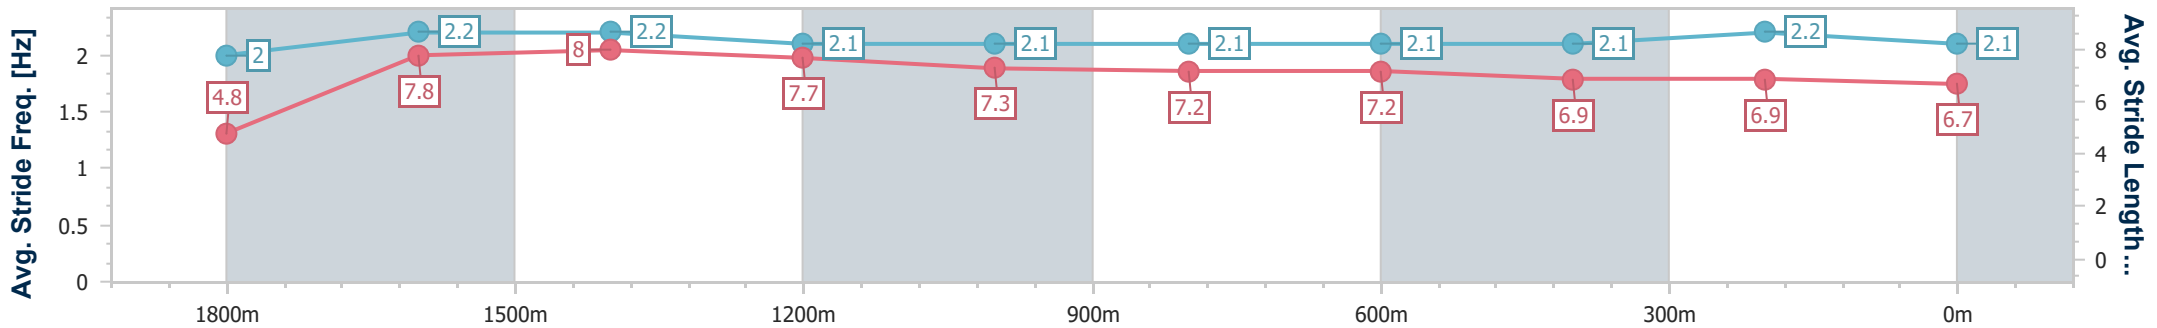

Toowoomba QLD Professional  
Race 7: HAYNES - THINK PEOPLE THINK HAYNES Maiden Plate - 1920m

06 April 2024 - 20:53

Track Rating: Heavy 9, Weather: Overcast, Rail Position: +5m Entire

Section	Overall	1800m	1600m	1400m	1200m	1000m	800m	600m	400m	200m			
Section Times	2:08.30 [4] (0:12.01)	1:56.29 [3] (0:11.73)	1:44.56 [4] (0:11.61)	1:32.95 [4] (0:12.59)	1:20.36 [4] (0:13.31)	1:07.05 [5] (0:13.09)	0:53.96 [5] (0:13.08)	0:40.88 [5] (0:13.32)	0:27.56 [5] (0:13.54)	0:14.02 [4] (0:14.02)			
Average Speed [km/h]	36.1	61.5	62.2	58.3	54.4	55.7	55.5	54.5	53.1	51.5			
Top Speed [km/h]	60.6	62.7	62.8	60.7	56.1	57.0	56.5	56.0	53.7	52.7			
Avg. Dist. to Rail [m]	11.3	0.5	2.2	3.6	4.2	3.4	2.2	1.5	0.4	0.7			
Avg. Stride Freq. [Hz]	2.1	2.3	2.2	2.2	2.1	2.2	2.2	2.2	2.2	2.2			
Avg. Stride Length [m]	4.7	7.6	7.8	7.5	7.1	7.1	7.0	6.7	6.6	6.5			

- [ ] Ranking at each section and finish
- .-.- No data available at this section
- NA No data available

Horse/Jockey Name	Liza In Lights
Final Rank	5
Fastest Section Time (Section)	0:11.68 (1600m)
Top Speed [km/h] (Section)	62.2 (1600m)
Race State	Finished

Toowoomba QLD Professional  
Race 7: HAYNES - THINK PEOPLE THINK HAYNES Maiden Plate - 1920m

06 April 2024 - 20:53

Track Rating: Heavy 9, Weather: Overcast, Rail Position: +5m Entire

Section	Overall	1800m	1600m	1400m	1200m	1000m	800m	600m	400m	200m			
Section Times	2:09.26 [5] (0:12.59)	1:56.67 [6] (0:11.77)	1:44.90 [6] (0:11.68)	1:33.22 [6] (0:12.44)	1:20.78 [6] (0:13.09)	1:07.69 [6] (0:13.20)	0:54.49 [6] (0:13.20)	0:41.29 [6] (0:13.50)	0:27.79 [6] (0:13.49)	0:14.30 [5] (0:14.30)			
Average Speed [km/h]	34.1	61.1	61.8	58.3	55.0	54.7	54.6	53.3	53.3	50.4			
Top Speed [km/h]	59.5	61.7	62.2	61.5	56.4	56.2	56.1	54.3	54.5	52.0			
Avg. Dist. to Rail [m]	10.2	0.6	0.5	1.2	1.4	0.6	0.9	0.2	0.7	1.8			
Avg. Stride Freq. [Hz]	2.0	2.2	2.2	2.1	2.1	2.1	2.1	2.1	2.2	2.1			
Avg. Stride Length [m]	4.8	7.8	8.0	7.7	7.3	7.2	7.2	6.9	6.9	6.7			