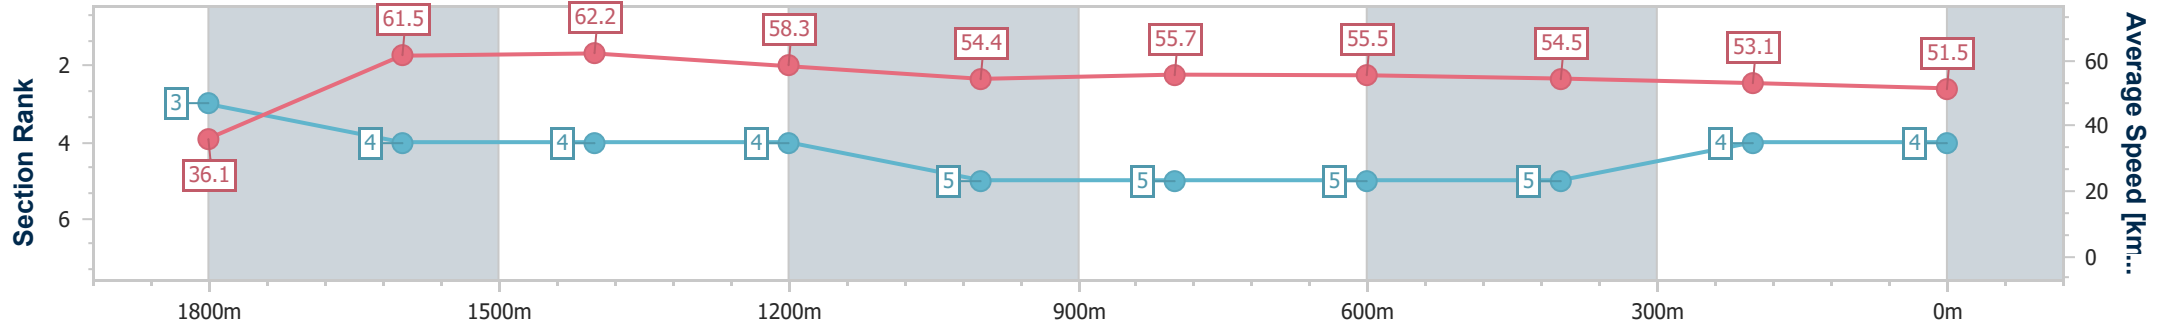

Horse/Jockey Name	Pride An' Joy
Final Rank	4
Fastest Section Time (Section)	0:11.61 (1600m)
Top Speed [km/h] (Section)	62.8 (1600m)
Race State	Finished

Toowoomba QLD Professional
Race 7: HAYNES - THINK PEOPLE THINK HAYNES Maiden Plate - 1920m

06 April 2024 - 20:53

Track Rating: Heavy 9, Weather: Overcast, Rail Position: +5m Entire

Section	Overall	1800m	1600m	1400m	1200m	1000m	800m	600m	400m	200m			
Section Times	2:08.30 [4] (0:12.01)	1:56.29 [3] (0:11.73)	1:44.56 [4] (0:11.61)	1:32.95 [4] (0:12.59)	1:20.36 [4] (0:13.31)	1:07.05 [5] (0:13.09)	0:53.96 [5] (0:13.08)	0:40.88 [5] (0:13.32)	0:27.56 [5] (0:13.54)	0:14.02 [4] (0:14.02)			
Average Speed [km/h]	36.1	61.5	62.2	58.3	54.4	55.7	55.5	54.5	53.1	51.5			
Top Speed [km/h]	60.6	62.7	62.8	60.7	56.1	57.0	56.5	56.0	53.7	52.7			
Avg. Dist. to Rail [m]	11.3	0.5	2.2	3.6	4.2	3.4	2.2	1.5	0.4	0.7			
Avg. Stride Freq. [Hz]	2.1	2.3	2.2	2.2	2.1	2.2	2.2	2.2	2.2	2.2			
Avg. Stride Length [m]	4.7	7.6	7.8	7.5	7.1	7.1	7.0	6.7	6.6	6.5			

- [ ] Ranking at each section and finish
- -.-.- No data available at this section
- NA No data available