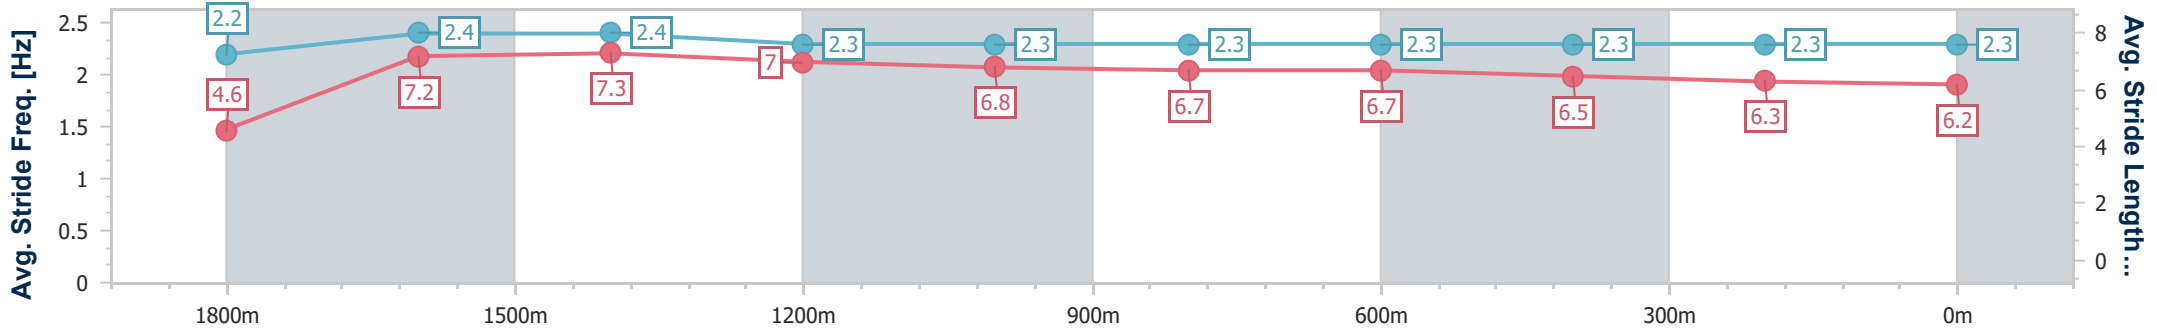

- [ ] Ranking at each section and finish
- .-.- No data available at this section
- NA No data available

Horse/Jockey Name	Italian Virtuoso
Final Rank	3
Fastest Section Time (Section)	0:11.47 (1800m)
Top Speed [km/h] (Section)	62.9 (1800m)
Race State	Finished

Toowoomba QLD Professional  
Race 7: HAYNES - THINK PEOPLE THINK HAYNES Maiden Plate - 1920m

06 April 2024 - 20:53

Track Rating: Heavy 9, Weather: Overcast, Rail Position: +5m Entire

Section	Overall	1800m	1600m	1400m	1200m	1000m	800m	600m	400m	200m			
Section Times	2:07.94 [3] (0:11.94)	1:56.00 [2] (0:11.47)	1:44.53 [2] (0:11.70)	1:32.83 [3] (0:12.60)	1:20.23 [3] (0:13.10)	1:07.13 [3] (0:13.09)	0:54.04 [3] (0:12.92)	0:41.12 [3] (0:13.13)	0:27.99 [2] (0:13.82)	0:14.17 [3] (0:14.17)			
Average Speed [km/h]	36.0	62.3	61.8	58.2	55.3	55.7	56.3	55.0	52.2	50.9			
Top Speed [km/h]	61.9	62.9	62.7	60.4	56.0	57.1	57.7	56.6	53.9	53.1			
Avg. Dist. to Rail [m]	10.9	1.7	1.9	3.5	3.9	3.2	3.1	0.8	1.3	2.4			
Avg. Stride Freq. [Hz]	2.2	2.4	2.4	2.3	2.3	2.3	2.3	2.3	2.3	2.3			
Avg. Stride Length [m]	4.6	7.2	7.3	7.0	6.8	6.7	6.7	6.5	6.3	6.2			