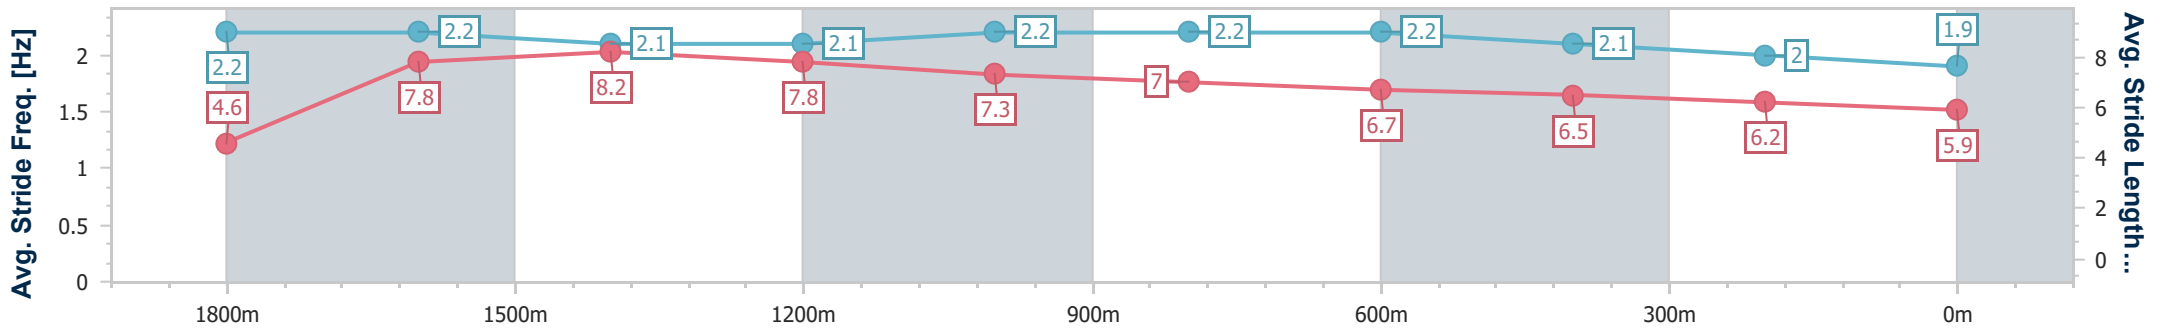

Toowoomba QLD Professional  
Race 7: HAYNES - THINK PEOPLE THINK HAYNES Maiden Plate - 1920m

06 April 2024 - 20:53

Track Rating: Heavy 9, Weather: Overcast, Rail Position: +5m Entire

Section	Overall	1800m	1600m	1400m	1200m	1000m	800m	600m	400m	200m			
Section Times	2:12.63 [6] (0:13.10)	1:59.53 [7] (0:11.84)	1:47.69 [7] (0:11.68)	1:36.01 [7] (0:12.12)	1:23.89 [7] (0:12.84)	1:11.05 [7] (0:13.22)	0:57.83 [7] (0:13.37)	0:44.46 [7] (0:14.09)	0:30.37 [7] (0:14.34)	0:16.03 [6] (0:16.03)			
Average Speed [km/h]	32.9	60.2	61.9	60.6	56.3	55.2	54.6	52.0	50.2	44.9			
Top Speed [km/h]	58.6	61.4	63.3	62.4	58.4	56.8	56.4	53.5	51.2	50.8			
Avg. Dist. to Rail [m]	10.9	1.9	1.4	3.4	4.5	3.6	4.4	3.3	1.2	1.8			
Avg. Stride Freq. [Hz]	2.1	2.3	2.3	2.3	2.2	2.2	2.2	2.2	2.2	2.1			
Avg. Stride Length [m]	4.3	7.2	7.4	7.3	7.0	6.9	6.8	6.6	6.4	6.0			

- [ ] Ranking at each section and finish
- .-.- No data available at this section
- NA No data available

Horse/Jockey Name	Licence To Thrill
Final Rank	7
Fastest Section Time (Section)	0:11.40 (1800m)
Top Speed [km/h] (Section)	63.1 (1600m)
Race State	Finished

Toowoomba QLD Professional  
Race 7: HAYNES - THINK PEOPLE THINK HAYNES Maiden Plate - 1920m

06 April 2024 - 20:53

Track Rating: Heavy 9, Weather: Overcast, Rail Position: +5m Entire

Section	Overall	1800m	1600m	1400m	1200m	1000m	800m	600m	400m	200m			
Section Times	2:14.46 [7] (0:12.06)	2:02.40 [4] (0:11.40)	1:51.00 [3] (0:11.42)	1:39.58 [1] (0:12.28)	1:27.30 [1] (0:12.35)	1:14.95 [1] (0:12.89)	1:02.06 [1] (0:13.55)	0:48.51 [1] (0:14.52)	0:33.99 [4] (0:16.24)	0:17.75 [7] (0:17.75)			
Average Speed [km/h]	35.7	62.7	63.2	59.5	58.3	56.8	53.8	50.4	44.8	40.5			
Top Speed [km/h]	61.1	62.7	63.1	59.9	57.9	57.1	55.1	51.4	46.9	42.7			
Avg. Dist. to Rail [m]	11.1	1.7	1.3	2.6	4.8	3.9	3.8	3.0	3.1	3.1			
Avg. Stride Freq. [Hz]	2.2	2.2	2.1	2.1	2.2	2.2	2.2	2.1	2.0	1.9			
Avg. Stride Length [m]	4.6	7.8	8.2	7.8	7.3	7.0	6.7	6.5	6.2	5.9			