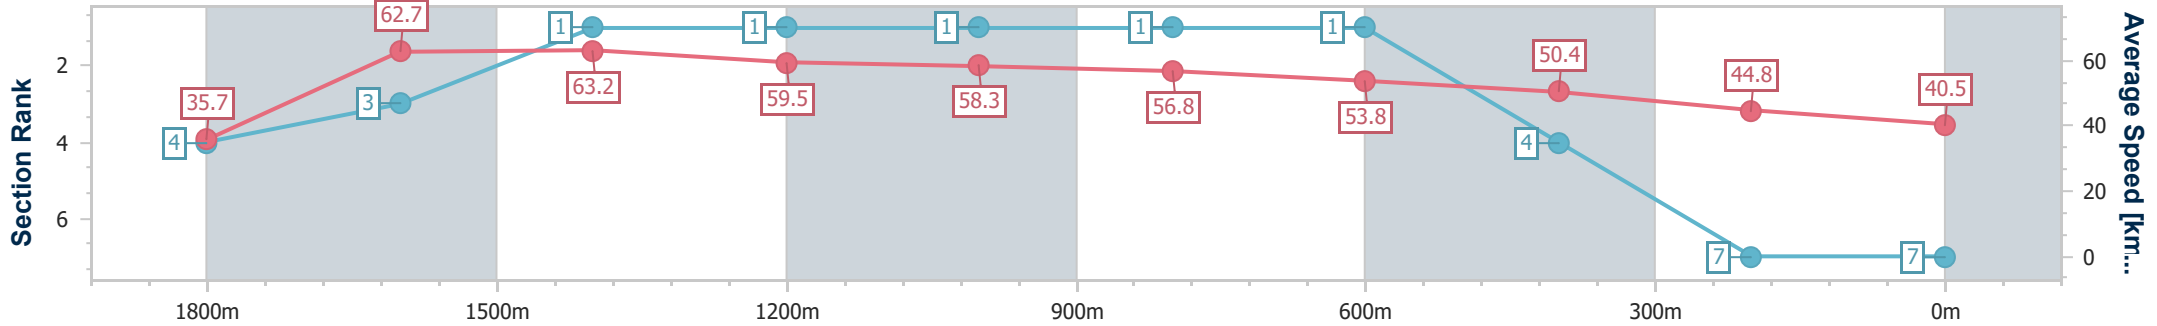

Toowoomba QLD Professional  
Race 7: HAYNES - THINK PEOPLE THINK HAYNES Maiden Plate - 1920m

06 April 2024 - 20:53

Track Rating: Heavy 9, Weather: Overcast, Rail Position: +5m Entire

Section	Overall	1800m	1600m	1400m	1200m	1000m	800m	600m	400m	200m			
Section Times	2:12.63 [6] (0:13.10)	1:59.53 [7] (0:11.84)	1:47.69 [7] (0:11.68)	1:36.01 [7] (0:12.12)	1:23.89 [7] (0:12.84)	1:11.05 [7] (0:13.22)	0:57.83 [7] (0:13.37)	0:44.46 [7] (0:14.09)	0:30.37 [7] (0:14.34)	0:16.03 [6] (0:16.03)			
Average Speed [km/h]	32.9	60.2	61.9	60.6	56.3	55.2	54.6	52.0	50.2	44.9			
Top Speed [km/h]	58.6	61.4	63.3	62.4	58.4	56.8	56.4	53.5	51.2	50.8			
Avg. Dist. to Rail [m]	10.9	1.9	1.4	3.4	4.5	3.6	4.4	3.3	1.2	1.8			
Avg. Stride Freq. [Hz]	2.1	2.3	2.3	2.3	2.2	2.2	2.2	2.2	2.2	2.1			
Avg. Stride Length [m]	4.3	7.2	7.4	7.3	7.0	6.9	6.8	6.6	6.4	6.0			

- [ ] Ranking at each section and finish
- .-.- No data available at this section
- NA No data available

Horse/Jockey Name	Licence To Thrill
Final Rank	7
Fastest Section Time (Section)	0:11.40 (1800m)
Top Speed [km/h] (Section)	63.1 (1600m)
Race State	Finished

Toowoomba QLD Professional  
Race 7: HAYNES - THINK PEOPLE THINK HAYNES Maiden Plate - 1920m

06 April 2024 - 20:53

Track Rating: Heavy 9, Weather: Overcast, Rail Position: +5m Entire

Section	Overall	1800m	1600m	1400m	1200m	1000m	800m	600m	400m	200m			
Section Times	2:14.46 [7] (0:12.06)	2:02.40 [4] (0:11.40)	1:51.00 [3] (0:11.42)	1:39.58 [1] (0:12.28)	1:27.30 [1] (0:12.35)	1:14.95 [1] (0:12.89)	1:02.06 [1] (0:13.55)	0:48.51 [1] (0:14.52)	0:33.99 [4] (0:16.24)	0:17.75 [7] (0:17.75)			
Average Speed [km/h]	35.7	62.7	63.2	59.5	58.3	56.8	53.8	50.4	44.8	40.5			
Top Speed [km/h]	61.1	62.7	63.1	59.9	57.9	57.1	55.1	51.4	46.9	42.7			
Avg. Dist. to Rail [m]	11.1	1.7	1.3	2.6	4.8	3.9	3.8	3.0	3.1	3.1			
Avg. Stride Freq. [Hz]	2.2	2.2	2.1	2.1	2.2	2.2	2.2	2.1	2.0	1.9			
Avg. Stride Length [m]	4.6	7.8	8.2	7.8	7.3	7.0	6.7	6.5	6.2	5.9			