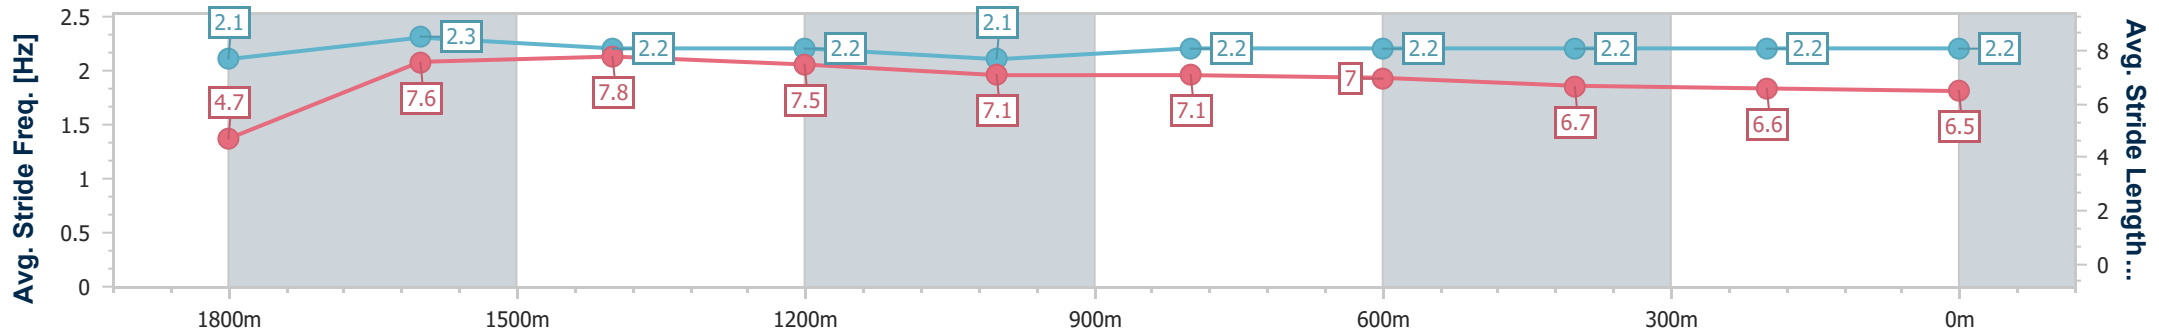

- [ ] Ranking at each section and finish
- .-.- No data available at this section
- NA No data available

Horse/Jockey Name	Pride An' Joy
Final Rank	4
Fastest Section Time (Section)	0:11.61 (1600m)
Top Speed [km/h] (Section)	62.8 (1600m)
Race State	Finished

Toowoomba QLD Professional  
Race 7: HAYNES - THINK PEOPLE THINK HAYNES Maiden Plate - 1920m

06 April 2024 - 20:53

Track Rating: Heavy 9, Weather: Overcast, Rail Position: +5m Entire

Section	Overall	1800m	1600m	1400m	1200m	1000m	800m	600m	400m	200m			
Section Times	2:08.30 [4] (0:12.01)	1:56.29 [3] (0:11.73)	1:44.56 [4] (0:11.61)	1:32.95 [4] (0:12.59)	1:20.36 [4] (0:13.31)	1:07.05 [5] (0:13.09)	0:53.96 [5] (0:13.08)	0:40.88 [5] (0:13.32)	0:27.56 [5] (0:13.54)	0:14.02 [4] (0:14.02)			
Average Speed [km/h]	36.1	61.5	62.2	58.3	54.4	55.7	55.5	54.5	53.1	51.5			
Top Speed [km/h]	60.6	62.7	62.8	60.7	56.1	57.0	56.5	56.0	53.7	52.7			
Avg. Dist. to Rail [m]	11.3	0.5	2.2	3.6	4.2	3.4	2.2	1.5	0.4	0.7			
Avg. Stride Freq. [Hz]	2.1	2.3	2.2	2.2	2.1	2.2	2.2	2.2	2.2	2.2			
Avg. Stride Length [m]	4.7	7.6	7.8	7.5	7.1	7.1	7.0	6.7	6.6	6.5			