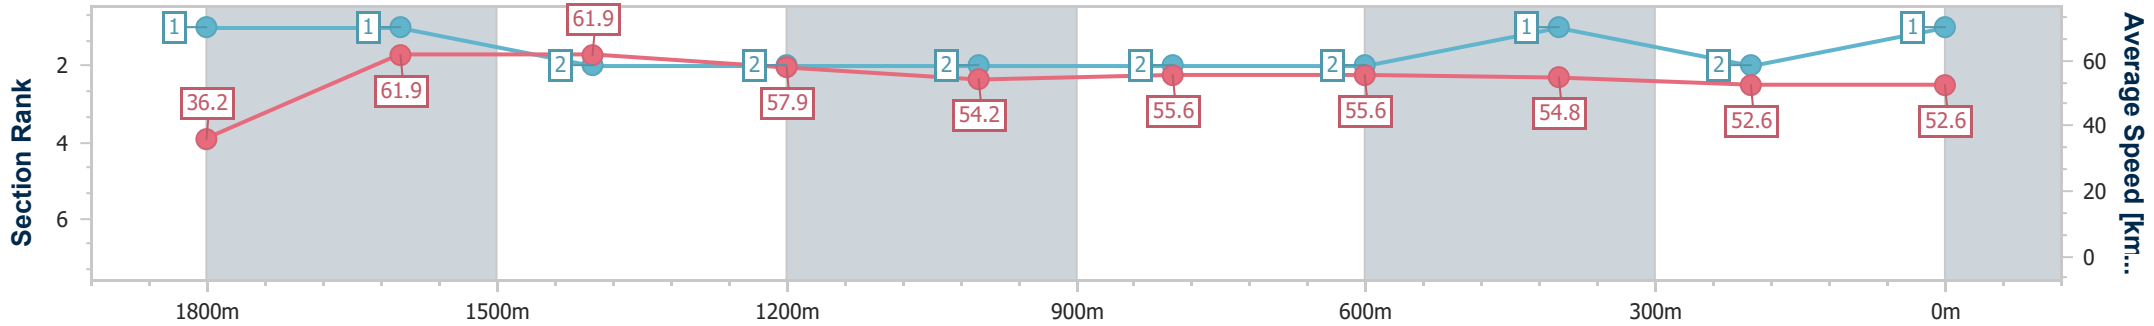

06 April 2024 - 20:53

Track Rating: Heavy 9, Weather: Overcast, Rail Position: +5m Entire

Section	Overall	1800m	1600m	1400m	1200m	1000m	800m	600m	400m	200m			
Section Times	2:07.27 [1] (0:11.89)	1:55.38 [1] (0:11.49)	1:43.89 [1] (0:11.61)	1:32.28 [2] (0:12.49)	1:19.79 [2] (0:13.30)	1:06.49 [2] (0:12.98)	0:53.51 [2] (0:12.96)	0:40.55 [2] (0:13.21)	0:27.34 [1] (0:13.66)	0:13.68 [2] (0:13.68)			
Average Speed [km/h]	36.2	61.9	61.9	57.9	54.2	55.6	55.6	54.8	52.6	52.6			
Top Speed [km/h]	62.5	62.7	63.3	60.1	55.2	56.3	56.6	56.7	53.5	52.9			
Avg. Dist. to Rail [m]	11.6	2.5	0.4	1.1	1.8	0.6	0.9	1.1	0.6	0.7			
Avg. Stride Freq. [Hz]	2.2	2.4	2.3	2.2	2.2	2.2	2.2	2.3	2.2	2.2			
Avg. Stride Length [m]	4.6	7.3	7.5	7.1	6.8	6.9	6.9	6.8	6.6	6.7			