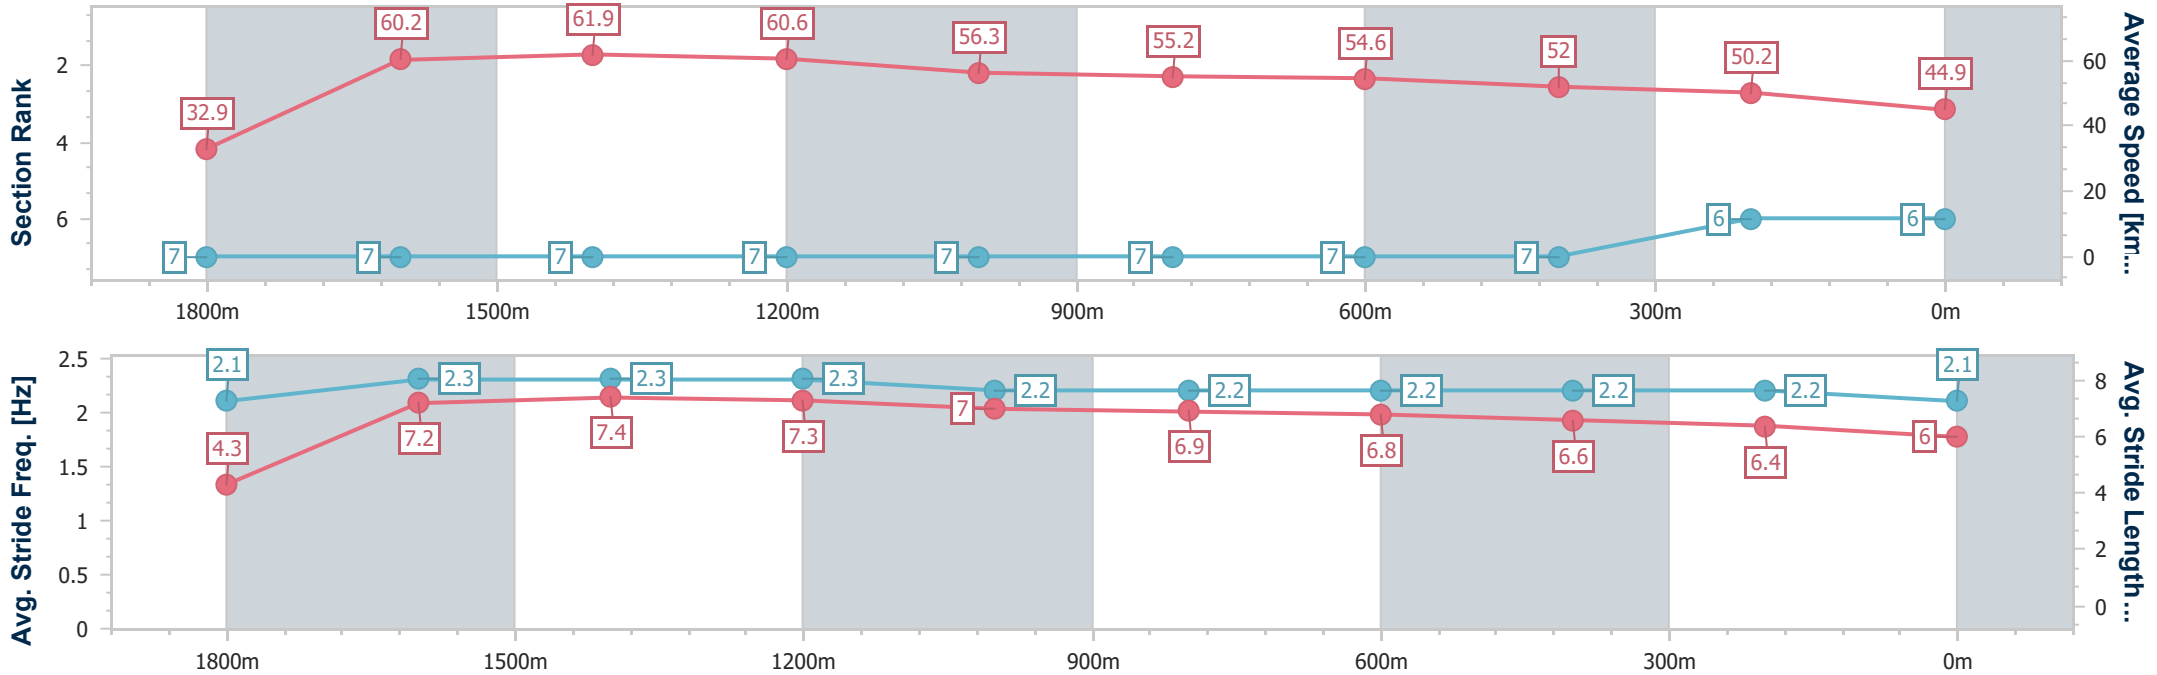

Toowoomba QLD Professional  
Race 7: HAYNES - THINK PEOPLE THINK HAYNES Maiden Plate - 1920m

06 April 2024 - 20:53

Track Rating: Heavy 9, Weather: Overcast, Rail Position: +5m Entire

Section	Overall	1800m	1600m	1400m	1200m	1000m	800m	600m	400m	200m			
Section Times	2:09.26 [5] (0:12.59)	1:56.67 [6] (0:11.77)	1:44.90 [6] (0:11.68)	1:33.22 [6] (0:12.44)	1:20.78 [6] (0:13.09)	1:07.69 [6] (0:13.20)	0:54.49 [6] (0:13.20)	0:41.29 [6] (0:13.50)	0:27.79 [6] (0:13.49)	0:14.30 [5] (0:14.30)			
Average Speed [km/h]	34.1	61.1	61.8	58.3	55.0	54.7	54.6	53.3	53.3	50.4			
Top Speed [km/h]	59.5	61.7	62.2	61.5	56.4	56.2	56.1	54.3	54.5	52.0			
Avg. Dist. to Rail [m]	10.2	0.6	0.5	1.2	1.4	0.6	0.9	0.2	0.7	1.8			
Avg. Stride Freq. [Hz]	2.0	2.2	2.2	2.1	2.1	2.1	2.1	2.1	2.2	2.1			
Avg. Stride Length [m]	4.8	7.8	8.0	7.7	7.3	7.2	7.2	6.9	6.9	6.7			

- [ ] Ranking at each section and finish
- .-.- No data available at this section
- NA No data available

Horse/Jockey Name	A Devil's Chance
Final Rank	6
Fastest Section Time (Section)	0:11.68 (1600m)
Top Speed [km/h] (Section)	63.3 (1600m)
Race State	Finished

Toowoomba QLD Professional  
Race 7: HAYNES - THINK PEOPLE THINK HAYNES Maiden Plate - 1920m

06 April 2024 - 20:53

Track Rating: Heavy 9, Weather: Overcast, Rail Position: +5m Entire

Section	Overall	1800m	1600m	1400m	1200m	1000m	800m	600m	400m	200m			
Section Times	2:12.63 [6] (0:13.10)	1:59.53 [7] (0:11.84)	1:47.69 [7] (0:11.68)	1:36.01 [7] (0:12.12)	1:23.89 [7] (0:12.84)	1:11.05 [7] (0:13.22)	0:57.83 [7] (0:13.37)	0:44.46 [7] (0:14.09)	0:30.37 [7] (0:14.34)	0:16.03 [6] (0:16.03)			
Average Speed [km/h]	32.9	60.2	61.9	60.6	56.3	55.2	54.6	52.0	50.2	44.9			
Top Speed [km/h]	58.6	61.4	63.3	62.4	58.4	56.8	56.4	53.5	51.2	50.8			
Avg. Dist. to Rail [m]	10.9	1.9	1.4	3.4	4.5	3.6	4.4	3.3	1.2	1.8			
Avg. Stride Freq. [Hz]	2.1	2.3	2.3	2.3	2.2	2.2	2.2	2.2	2.2	2.1			
Avg. Stride Length [m]	4.3	7.2	7.4	7.3	7.0	6.9	6.8	6.6	6.4	6.0			