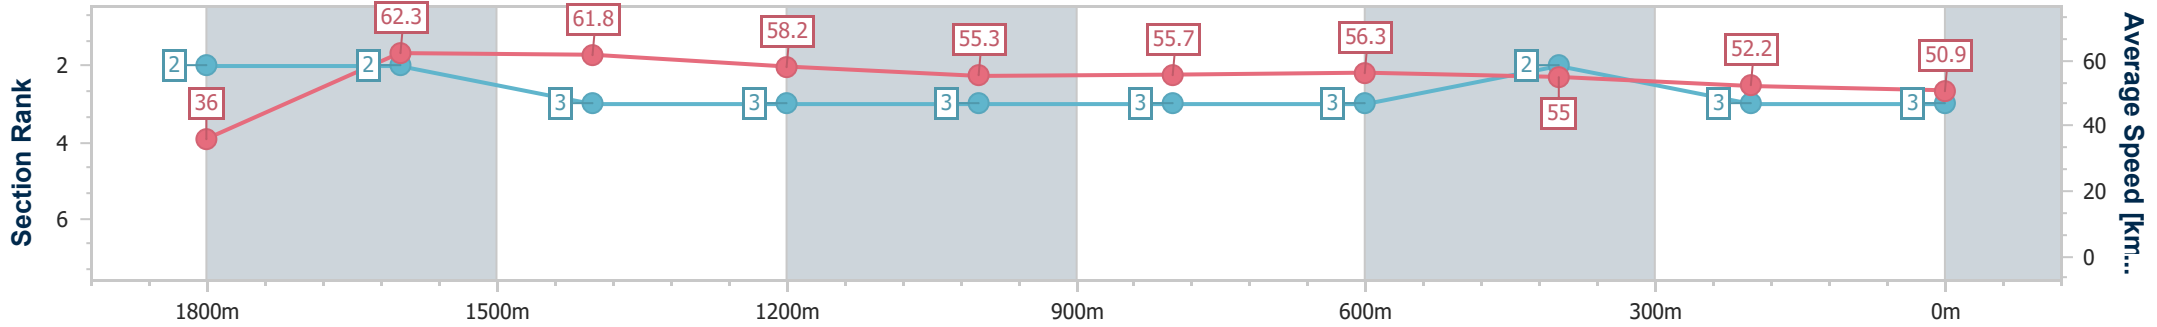

Horse/Jockey Name	Italian Virtuoso
Final Rank	3
Fastest Section Time (Section)	0:11.47 (1800m)
Top Speed [km/h] (Section)	62.9 (1800m)
Race State	Finished

Toowoomba QLD Professional
Race 7: HAYNES - THINK PEOPLE THINK HAYNES Maiden Plate - 1920m

06 April 2024 - 20:53

Track Rating: Heavy 9, Weather: Overcast, Rail Position: +5m Entire

Section	Overall	1800m	1600m	1400m	1200m	1000m	800m	600m	400m	200m			
Section Times	2:07.94 [3] (0:11.94)	1:56.00 [2] (0:11.47)	1:44.53 [2] (0:11.70)	1:32.83 [3] (0:12.60)	1:20.23 [3] (0:13.10)	1:07.13 [3] (0:13.09)	0:54.04 [3] (0:12.92)	0:41.12 [3] (0:13.13)	0:27.99 [2] (0:13.82)	0:14.17 [3] (0:14.17)			
Average Speed [km/h]	36.0	62.3	61.8	58.2	55.3	55.7	56.3	55.0	52.2	50.9			
Top Speed [km/h]	61.9	62.9	62.7	60.4	56.0	57.1	57.7	56.6	53.9	53.1			
Avg. Dist. to Rail [m]	10.9	1.7	1.9	3.5	3.9	3.2	3.1	0.8	1.3	2.4			
Avg. Stride Freq. [Hz]	2.2	2.4	2.4	2.3	2.3	2.3	2.3	2.3	2.3	2.3			
Avg. Stride Length [m]	4.6	7.2	7.3	7.0	6.8	6.7	6.7	6.5	6.3	6.2			

- [ ] Ranking at each section and finish
- -.-.- No data available at this section
- NA No data available