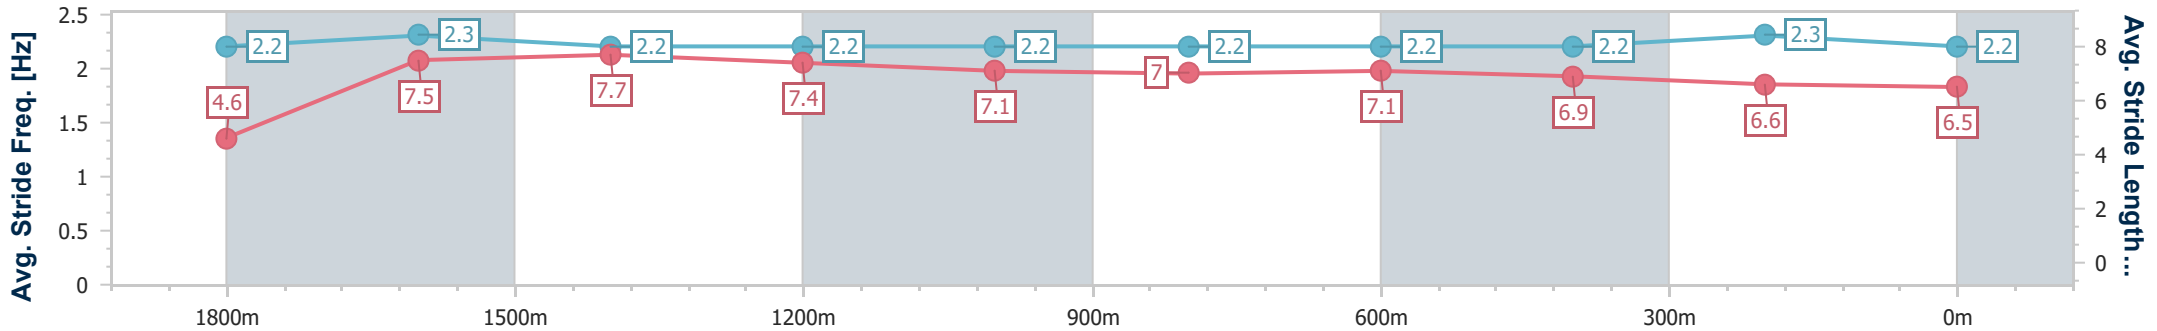

Horse/Jockey Name	Whyteepee
Final Rank	2
Fastest Section Time (Section)	0:11.58 (1800m)
Top Speed [km/h] (Section)	63.2 (1800m)
Race State	Finished

Toowoomba QLD Professional
Race 7: HAYNES - THINK PEOPLE THINK HAYNES Maiden Plate - 1920m

06 April 2024 - 20:53

Track Rating: Heavy 9, Weather: Overcast, Rail Position: +5m Entire

Section	Overall	1800m	1600m	1400m	1200m	1000m	800m	600m	400m	200m			
Section Times	2:07.28 [2] (0:12.23)	1:55.05 [5] (0:11.58)	1:43.47 [5] (0:11.63)	1:31.84 [5] (0:12.51)	1:19.33 [5] (0:13.21)	1:06.12 [4] (0:12.98)	0:53.14 [4] (0:13.02)	0:40.12 [4] (0:13.17)	0:26.95 [3] (0:13.23)	0:13.72 [1] (0:13.72)			
Average Speed [km/h]	35.3	61.7	61.9	58.1	54.5	55.9	55.5	55.2	54.4	52.3			
Top Speed [km/h]	59.8	63.2	62.5	60.5	56.3	56.6	56.2	57.9	55.1	54.0			
Avg. Dist. to Rail [m]	10.0	1.2	0.4	1.8	1.9	1.6	2.1	1.4	1.1	3.4			
Avg. Stride Freq. [Hz]	2.2	2.3	2.2	2.2	2.2	2.2	2.2	2.2	2.3	2.2			
Avg. Stride Length [m]	4.6	7.5	7.7	7.4	7.1	7.0	7.1	6.9	6.6	6.5			

- [ ] Ranking at each section and finish
- -.-.- No data available at this section
- NA No data available