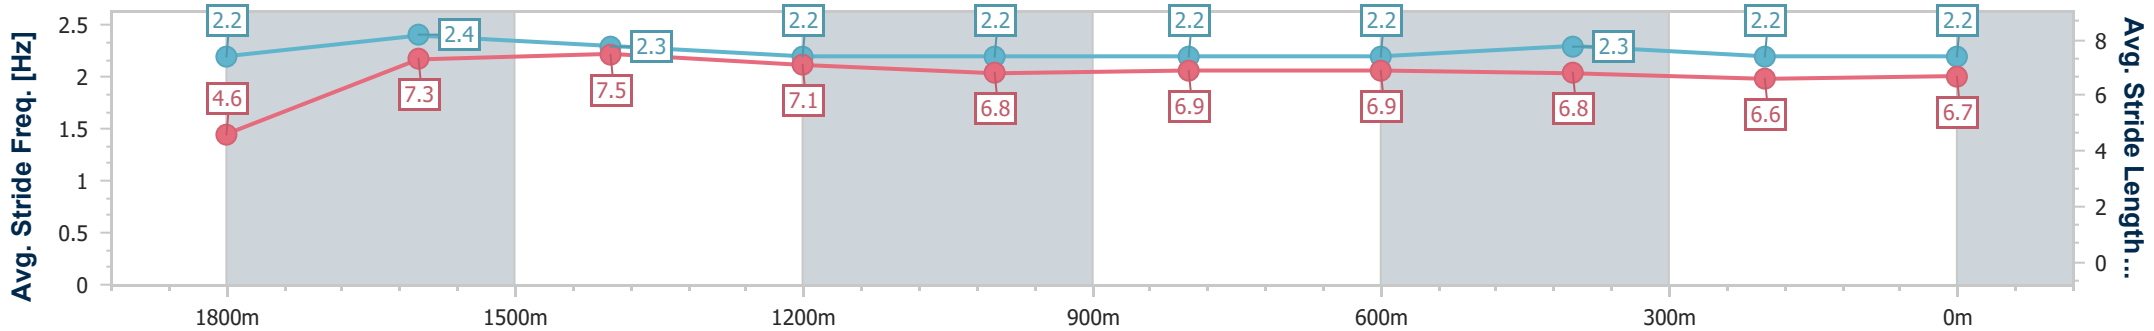

Horse/Jockey Name	Calm Buckle
Final Rank	1
Fastest Section Time (Section)	0:11.49 (1800m)
Top Speed [km/h] (Section)	63.3 (1600m)
Race State	Finished

Toowoomba QLD Professional  
Race 7: HAYNES - THINK PEOPLE THINK HAYNES Maiden Plate - 1920m

06 April 2024 - 20:53

Track Rating: Heavy 9, Weather: Overcast, Rail Position: +5m Entire

Section	Overall	1800m	1600m	1400m	1200m	1000m	800m	600m	400m	200m			
Section Times	2:07.27 [1] (0:11.89)	1:55.38 [1] (0:11.49)	1:43.89 [1] (0:11.61)	1:32.28 [2] (0:12.49)	1:19.79 [2] (0:13.30)	1:06.49 [2] (0:12.98)	0:53.51 [2] (0:12.96)	0:40.55 [2] (0:13.21)	0:27.34 [1] (0:13.66)	0:13.68 [2] (0:13.68)			
Average Speed [km/h]	36.2	61.9	61.9	57.9	54.2	55.6	55.6	54.8	52.6	52.6			
Top Speed [km/h]	62.5	62.7	63.3	60.1	55.2	56.3	56.6	56.7	53.5	52.9			
Avg. Dist. to Rail [m]	11.6	2.5	0.4	1.1	1.8	0.6	0.9	1.1	0.6	0.7			
Avg. Stride Freq. [Hz]	2.2	2.4	2.3	2.2	2.2	2.2	2.2	2.3	2.2	2.2			
Avg. Stride Length [m]	4.6	7.3	7.5	7.1	6.8	6.9	6.9	6.8	6.6	6.7			