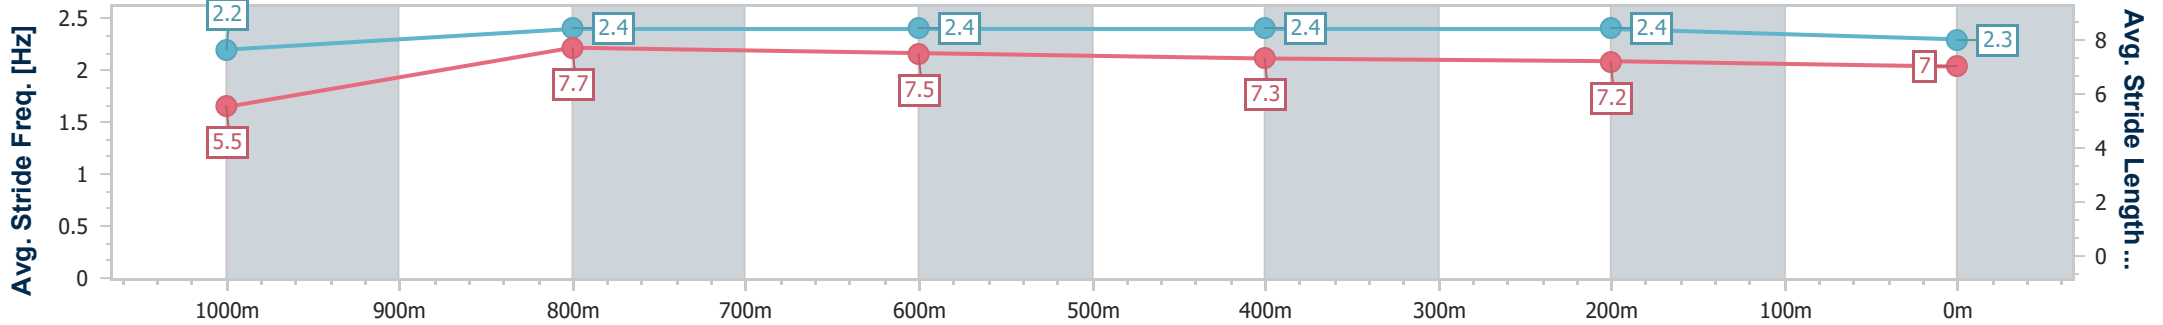

Horse/Jockey Name	Claudius
Final Rank	4
Fastest Section Time (Section)	0:08.34 (Overall)
Top Speed [km/h] (Section)	68.0 (1000m)
Race State	Finished

Sunshine Coast Poly Track QLD Professional
Race 5: MCGARRY EQUINE VETERINARY SERVICES Class 1
Handicap - 1100m
07 April 2024 - 15:34

Track Rating: Synthetic, Weather: Overcast, Rail Position: True

Section	Overall	1000m	800m	600m	400m	200m
Section Times	1:05.97 [4] (0:08.34)	0:57.63 [6] (0:10.87)	0:46.76 [4] (0:11.23)	0:35.53 [3] (0:11.52)	0:24.01 [4] (0:11.63)	0:12.38 [5] (0:12.38)
Average Speed [km/h]	43.1	66.4	65.4	63.7	61.8	57.9
Top Speed [km/h]	62.0	68.0	66.5	64.5	64.2	60.0
Avg. Dist. to Rail [m]	6.0	3.8	2.9	2.5	3.0	3.4
Avg. Stride Freq. [Hz]	2.2	2.4	2.4	2.4	2.4	2.3
Avg. Stride Length [m]	5.5	7.7	7.5	7.3	7.2	7.0

- [ ] Ranking at each section and finish
- -.-.- No data available at this section
- NA No data available