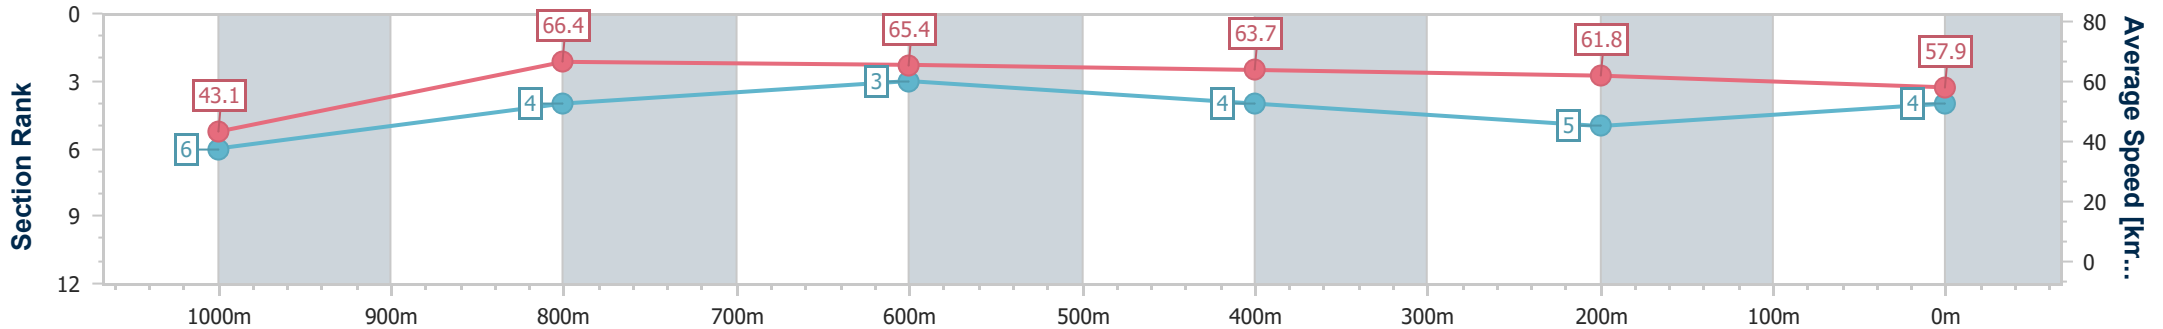

Horse/Jockey Name	Claudius
Final Rank	4
Fastest Section Time (Section)	0:08.34 (Overall)
Top Speed [km/h] (Section)	68.0 (1000m)
Race State	Finished

Sunshine Coast Poly Track QLD Professional
Race 5: MCGARRY EQUINE VETERINARY SERVICES Class 1
Handicap - 1100m
07 April 2024 - 15:34

Track Rating: Synthetic, Weather: Overcast, Rail Position: True

Section	Overall	1000m	800m	600m	400m	200m
Section Times	1:05.97 [4] (0:08.34)	0:57.63 [6] (0:10.87)	0:46.76 [4] (0:11.23)	0:35.53 [3] (0:11.52)	0:24.01 [4] (0:11.63)	0:12.38 [5] (0:12.38)
Average Speed [km/h]	43.1	66.4	65.4	63.7	61.8	57.9
Top Speed [km/h]	62.0	68.0	66.5	64.5	64.2	60.0
Avg. Dist. to Rail [m]	6.0	3.8	2.9	2.5	3.0	3.4
Avg. Stride Freq. [Hz]	2.2	2.4	2.4	2.4	2.4	2.3
Avg. Stride Length [m]	5.5	7.7	7.5	7.3	7.2	7.0

- [ ] Ranking at each section and finish
- -.-.- No data available at this section
- NA No data available