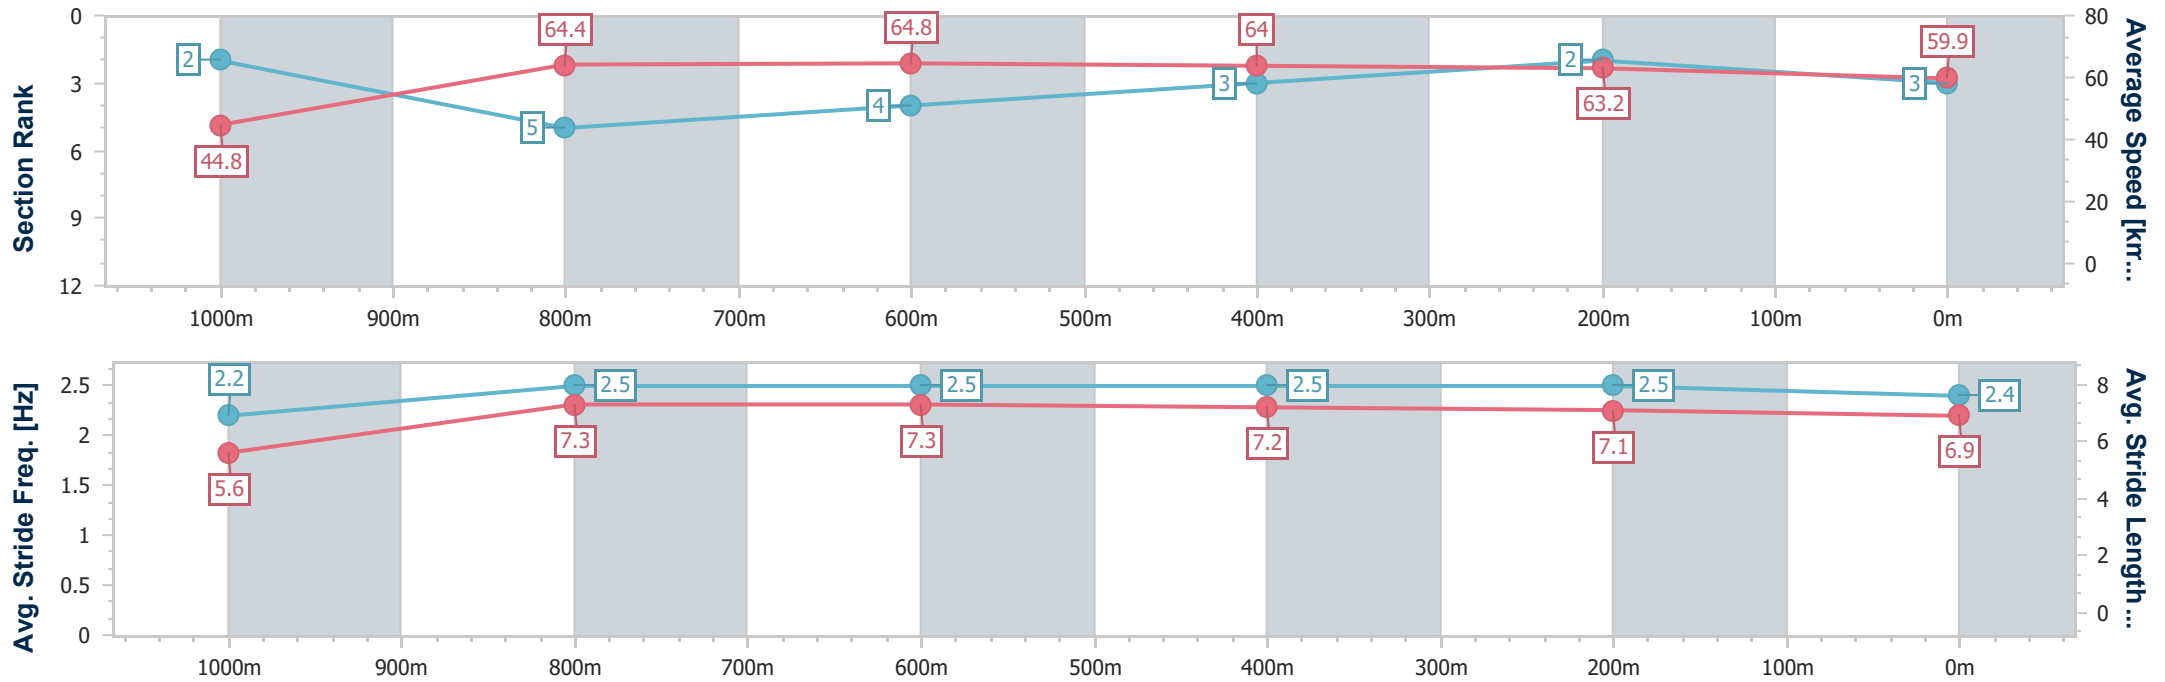

Horse/Jockey Name	Galactic Legend
Final Rank	3
Fastest Section Time (Section)	0:08.03 (Overall)
Top Speed [km/h] (Section)	66.2 (1000m)
Race State	Finished

Sunshine Coast Poly Track QLD Professional
Race 5: MCGARRY EQUINE VETERINARY SERVICES Class 1
Handicap - 1100m
07 April 2024 - 15:34

Track Rating: Synthetic, Weather: Overcast, Rail Position: True

Section	Overall	1000m	800m	600m	400m	200m
Section Times	1:05.14 [3] (0:08.03)	0:57.11 [2] (0:11.21)	0:45.90 [5] (0:11.20)	0:34.70 [4] (0:11.33)	0:23.37 [3] (0:11.37)	0:12.00 [2] (0:12.00)
Average Speed [km/h]	44.8	64.4	64.8	64.0	63.2	59.9
Top Speed [km/h]	63.0	66.2	66.2	65.0	65.3	62.3
Avg. Dist. to Rail [m]	4.3	1.6	1.2	0.7	1.0	1.8
Avg. Stride Freq. [Hz]	2.2	2.5	2.5	2.5	2.5	2.4
Avg. Stride Length [m]	5.6	7.3	7.3	7.2	7.1	6.9

- [ ] Ranking at each section and finish
- -.-.- No data available at this section
- NA No data available