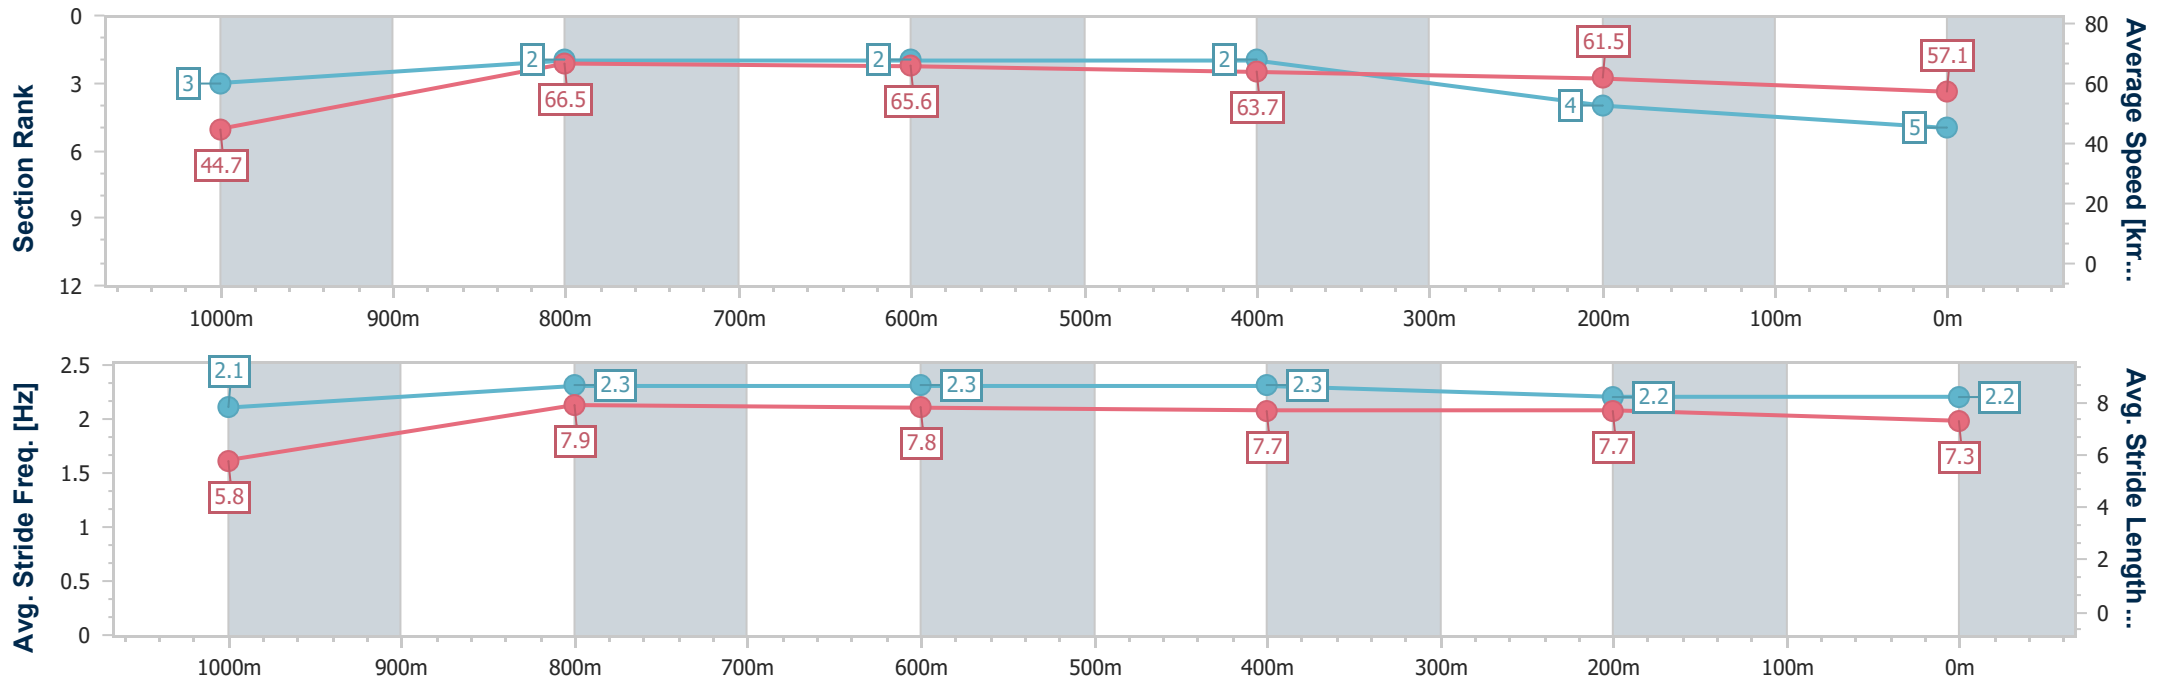

- [] Ranking at each section and finish
- .-.- No data available at this section
- NA No data available

Horse/Jockey Name	Allocate
Final Rank	5
Fastest Section Time (Section)	0:08.09 (Overall)
Top Speed [km/h] (Section)	67.5 (1000m)
Race State	Finished

Sunshine Coast Poly Track QLD Professional
 Race 5: MCGARRY EQUINE VETERINARY SERVICES Class 1
 Handicap - 1100m

07 April 2024 - 15:34

Track Rating: Synthetic, Weather: Overcast, Rail Position: True

Section	Overall	1000m	800m	600m	400m	200m
Section Times	1:05.99 [5] (0:08.09)	0:57.90 [3] (0:10.87)	0:47.03 [2] (0:11.19)	0:35.84 [2] (0:11.53)	0:24.31 [2] (0:11.71)	0:12.60 [4] (0:12.60)
Average Speed [km/h]	44.7	66.5	65.6	63.7	61.5	57.1
Top Speed [km/h]	63.1	67.5	66.4	65.4	63.1	58.7
Avg. Dist. to Rail [m]	7.3	4.2	3.1	2.9	1.6	2.1
Avg. Stride Freq. [Hz]	2.1	2.3	2.3	2.3	2.2	2.2
Avg. Stride Length [m]	5.8	7.9	7.8	7.7	7.7	7.3