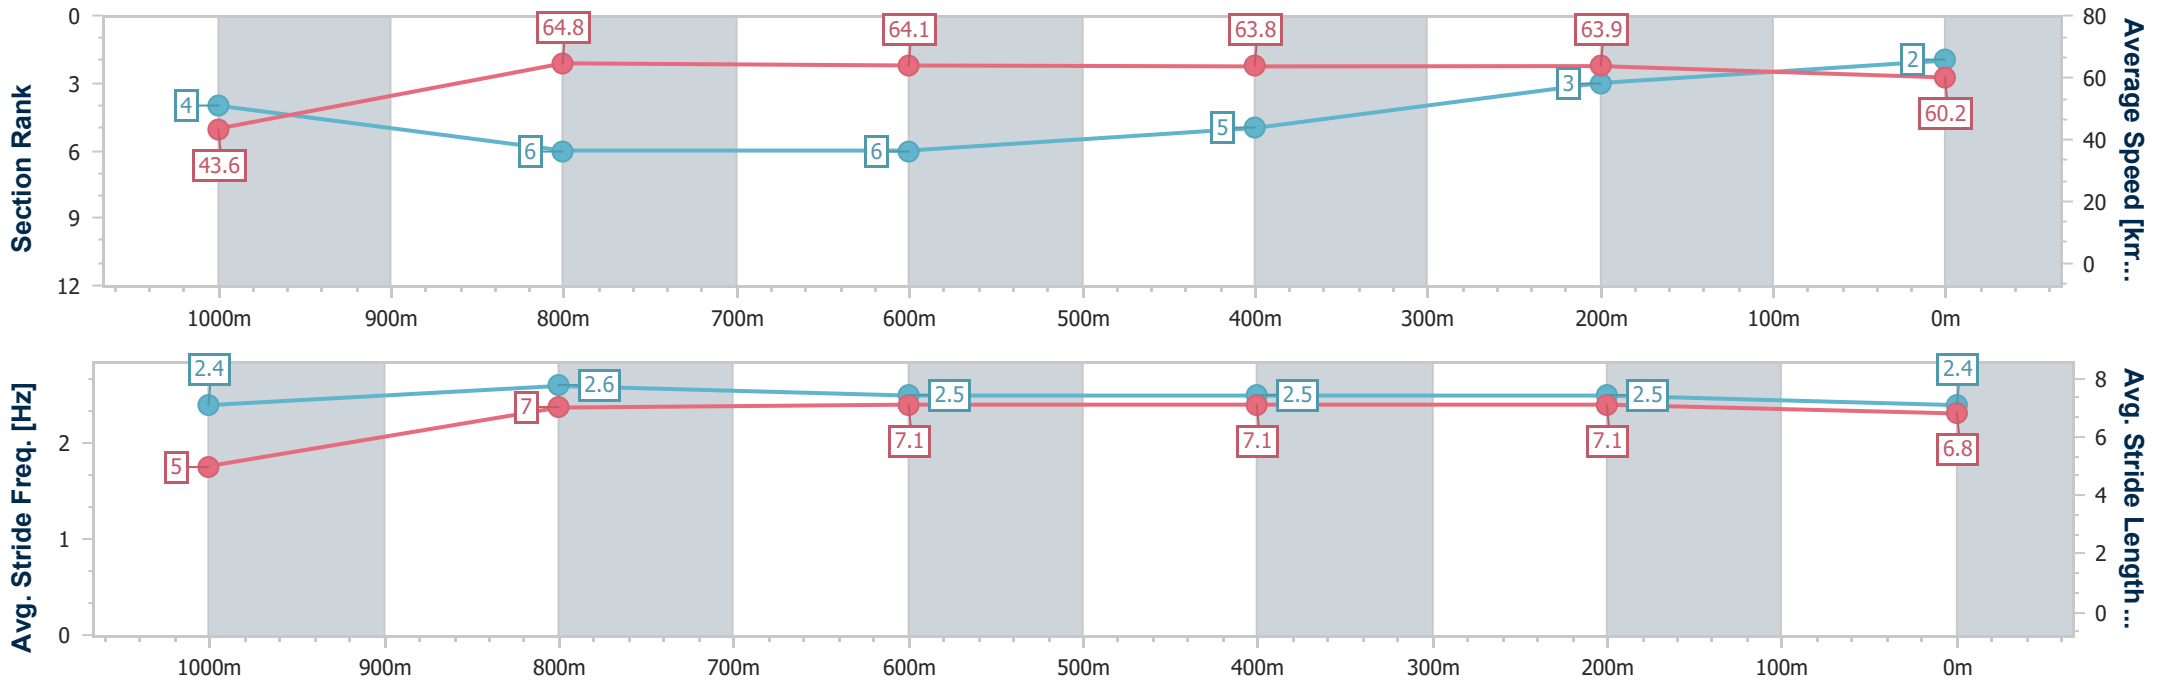

Horse/Jockey Name	Deal An Ace
Final Rank	2
Fastest Section Time (Section)	0:08.30 (Overall)
Top Speed [km/h] (Section)	66.0 (1000m)
Race State	Finished

Sunshine Coast Poly Track QLD Professional
Race 5: MCGARRY EQUINE VETERINARY SERVICES Class 1
Handicap - 1100m
07 April 2024 - 15:34

Track Rating: Synthetic, Weather: Overcast, Rail Position: True

Section	Overall	1000m	800m	600m	400m	200m
Section Times	1:05.08 [2] (0:08.30)	0:56.78 [4] (0:11.10)	0:45.68 [6] (0:11.37)	0:34.31 [6] (0:11.21)	0:23.10 [5] (0:11.23)	0:11.87 [3] (0:11.87)
Average Speed [km/h]	43.6	64.8	64.1	63.8	63.9	60.2
Top Speed [km/h]	61.8	66.0	65.1	64.7	65.7	62.3
Avg. Dist. to Rail [m]	3.6	2.5	1.7	1.4	1.5	0.2
Avg. Stride Freq. [Hz]	2.4	2.6	2.5	2.5	2.5	2.4
Avg. Stride Length [m]	5.0	7.0	7.1	7.1	7.1	6.8

- [ ] Ranking at each section and finish
- -.-.- No data available at this section
- NA No data available