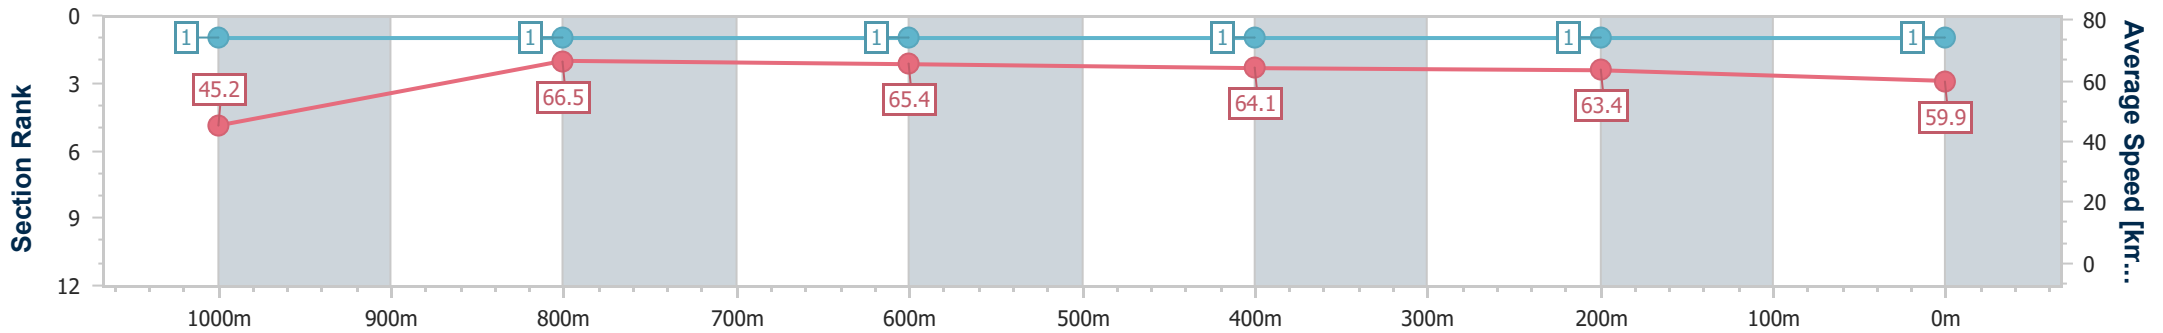

Horse/Jockey Name	Cardone
Final Rank	1
Fastest Section Time (Section)	0:08.00 (Overall)
Top Speed [km/h] (Section)	67.3 (1000m)
Race State	Finished

Sunshine Coast Poly Track QLD Professional
Race 5: MCGARRY EQUINE VETERINARY SERVICES Class 1
Handicap - 1100m
07 April 2024 - 15:34

Track Rating: Synthetic, Weather: Overcast, Rail Position: True

Section	Overall	1000m	800m	600m	400m	200m
Section Times	1:04.75 [1] (0:08.00)	0:56.75 [1] (0:10.87)	0:45.88 [1] (0:11.13)	0:34.75 [1] (0:11.41)	0:23.34 [1] (0:11.36)	0:11.98 [1] (0:11.98)
Average Speed [km/h]	45.2	66.5	65.4	64.1	63.4	59.9
Top Speed [km/h]	63.7	67.3	66.5	64.6	65.0	62.4
Avg. Dist. to Rail [m]	5.6	2.6	2.1	2.4	0.4	0.4
Avg. Stride Freq. [Hz]	2.3	2.4	2.4	2.3	2.3	2.3
Avg. Stride Length [m]	5.4	7.7	7.7	7.6	7.6	7.2

- [ ] Ranking at each section and finish
- -.-.- No data available at this section
- NA No data available