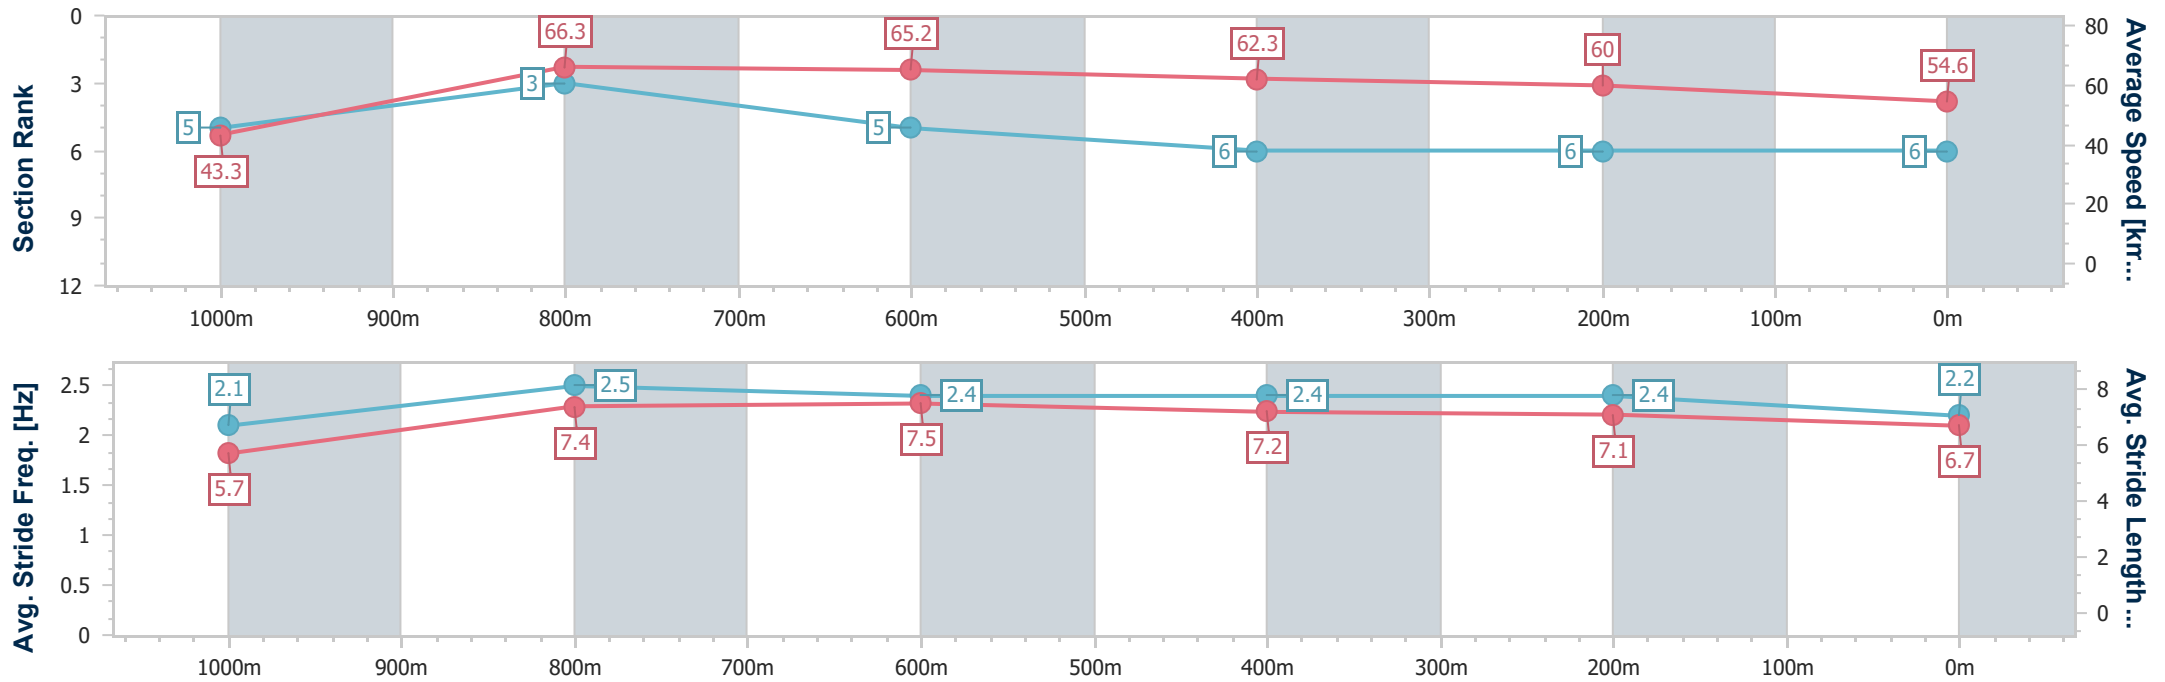

- [] Ranking at each section and finish
- .-.- No data available at this section
- NA No data available

Horse/Jockey Name	Cicccone
Final Rank	6
Fastest Section Time (Section)	0:08.33 (Overall)
Top Speed [km/h] (Section)	68.4 (1000m)
Race State	Finished

Sunshine Coast Poly Track QLD Professional
 Race 5: MCGARRY EQUINE VETERINARY SERVICES Class 1
 Handicap - 1100m
 07 April 2024 - 15:34

Track Rating: Synthetic, Weather: Overcast, Rail Position: True

Section	Overall	1000m	800m	600m	400m	200m
Section Times	1:07.45 [6] (0:08.33)	0:59.12 [5] (0:10.87)	0:48.25 [3] (0:11.31)	0:36.94 [5] (0:11.79)	0:25.15 [6] (0:11.97)	0:13.18 [6] (0:13.18)
Average Speed [km/h]	43.3	66.3	65.2	62.3	60.0	54.6
Top Speed [km/h]	61.9	68.4	67.7	64.4	62.9	57.8
Avg. Dist. to Rail [m]	8.1	4.5	3.3	3.0	5.4	5.2
Avg. Stride Freq. [Hz]	2.1	2.5	2.4	2.4	2.4	2.2
Avg. Stride Length [m]	5.7	7.4	7.5	7.2	7.1	6.7

- [] Ranking at each section and finish
- .-.- No data available at this section
- NA No data available