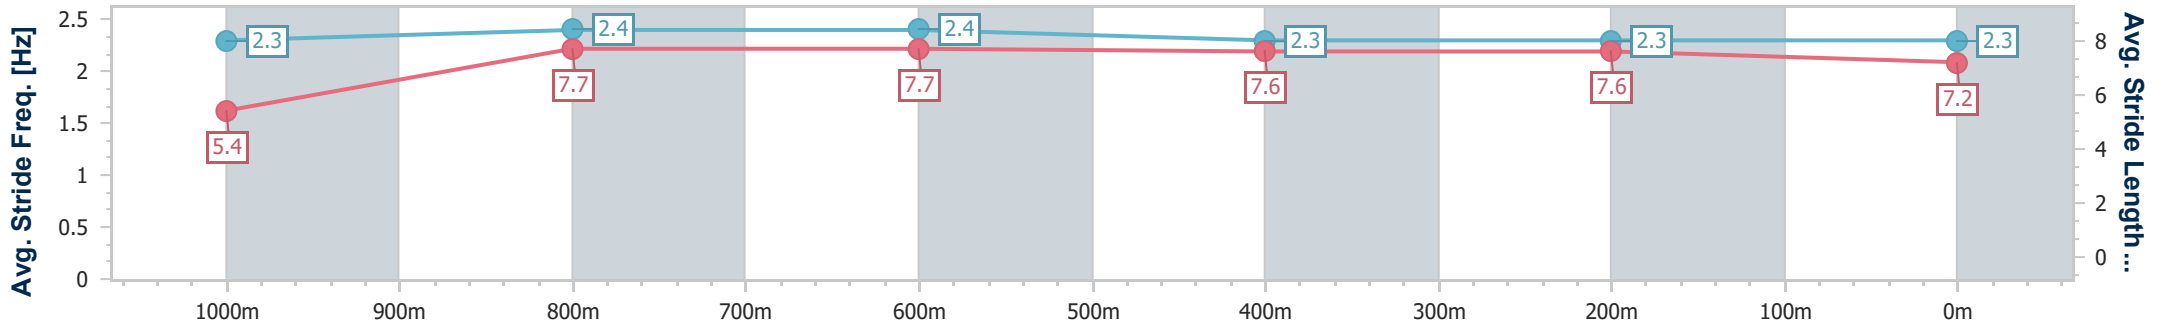

Horse/Jockey Name	Cardone
Final Rank	1
Fastest Section Time (Section)	0:08.00 (Overall)
Top Speed [km/h] (Section)	67.3 (1000m)
Race State	Finished

Sunshine Coast Poly Track QLD Professional
Race 5: MCGARRY EQUINE VETERINARY SERVICES Class 1
Handicap - 1100m
07 April 2024 - 15:34

Track Rating: Synthetic, Weather: Overcast, Rail Position: True

Section	Overall	1000m	800m	600m	400m	200m
Section Times	1:04.75 [1] (0:08.00)	0:56.75 [1] (0:10.87)	0:45.88 [1] (0:11.13)	0:34.75 [1] (0:11.41)	0:23.34 [1] (0:11.36)	0:11.98 [1] (0:11.98)
Average Speed [km/h]	45.2	66.5	65.4	64.1	63.4	59.9
Top Speed [km/h]	63.7	67.3	66.5	64.6	65.0	62.4
Avg. Dist. to Rail [m]	5.6	2.6	2.1	2.4	0.4	0.4
Avg. Stride Freq. [Hz]	2.3	2.4	2.4	2.3	2.3	2.3
Avg. Stride Length [m]	5.4	7.7	7.7	7.6	7.6	7.2

- [ ] Ranking at each section and finish
- -.-.- No data available at this section
- NA No data available