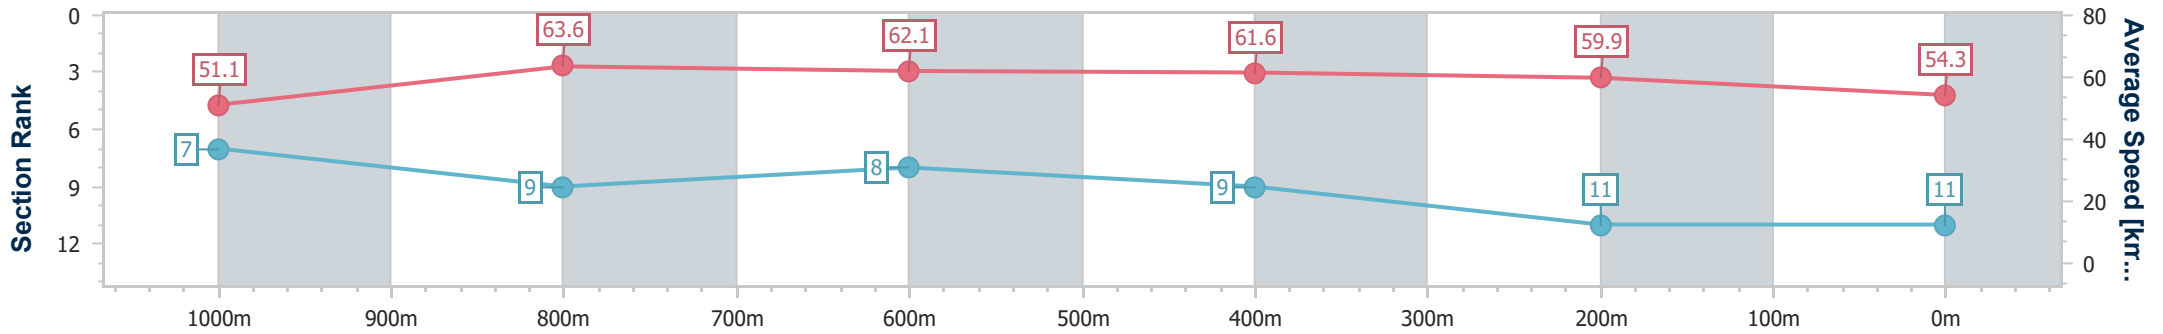

Horse/Jockey Name	Lucky Bean
Final Rank	11
Fastest Section Time (Section)	0:11.37 (1000m)
Top Speed [km/h] (Section)	66.5 (Overall)
Race State	Finished

Sunshine Coast QLD Professional
Race 3: 91.9 SEA FM's Big Breakfast Class 3 Plate - 1200m
12 April 2024 - 19:00
Track Rating: Heavy 8, Weather: Fine, Rail Position: True

Section	Overall	1000m	800m	600m	400m	200m
Section Times	1:14.29 [11] (0:14.13)	1:00.16 [7] (0:11.37)	0:48.79 [9] (0:11.69)	0:37.10 [8] (0:11.81)	0:25.29 [9] (0:12.01)	0:13.28 [11] (0:13.28)
Average Speed [km/h]	51.1	63.6	62.1	61.6	59.9	54.3
Top Speed [km/h]	66.5	65.7	63.3	63.3	61.5	57.9
Avg. Dist. to Rail [m]	5.2	1.8	1.9	1.8	4.0	4.3
Avg. Stride Freq. [Hz]	2.2	2.4	2.4	2.4	2.4	2.3
Avg. Stride Length [m]	6.3	7.5	7.4	7.2	7.0	6.5

- [ ] Ranking at each section and finish
- -.-.- No data available at this section
- NA No data available