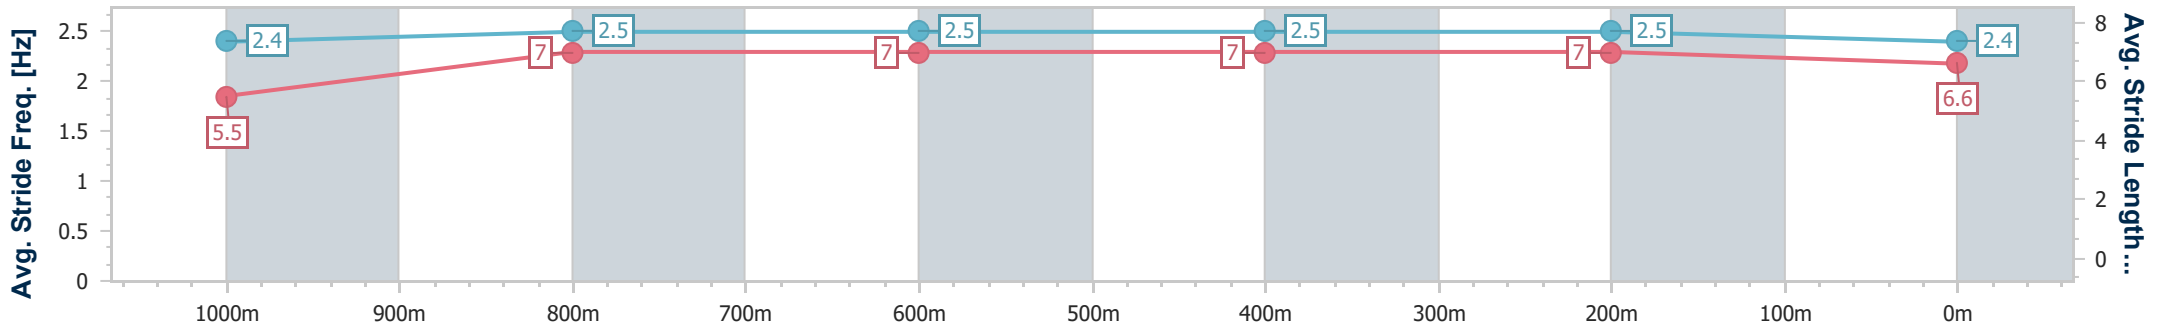

Horse/Jockey Name	Pretty Little Lass
Final Rank	8
Fastest Section Time (Section)	0:11.19 (1000m)
Top Speed [km/h] (Section)	66.2 (1000m)
Race State	Finished

Sunshine Coast QLD Professional
Race 3: 91.9 SEA FM's Big Breakfast Class 3 Plate - 1200m
12 April 2024 - 19:00
Track Rating: Heavy 8, Weather: Fine, Rail Position: True

Section	Overall	1000m	800m	600m	400m	200m
Section Times	1:13.20 [8] (0:14.90)	0:58.30 [11] (0:11.19)	0:47.11 [11] (0:11.63)	0:35.48 [11] (0:11.45)	0:24.03 [10] (0:11.38)	0:12.65 [9] (0:12.65)
Average Speed [km/h]	48.5	64.3	62.4	64.5	63.1	57.0
Top Speed [km/h]	64.8	66.2	64.4	65.4	64.9	61.0
Avg. Dist. to Rail [m]	7.6	0.8	1.2	4.1	10.4	12.0
Avg. Stride Freq. [Hz]	2.4	2.5	2.5	2.5	2.5	2.4
Avg. Stride Length [m]	5.5	7.0	7.0	7.0	7.0	6.6

- [ ] Ranking at each section and finish
- -.-.- No data available at this section
- NA No data available