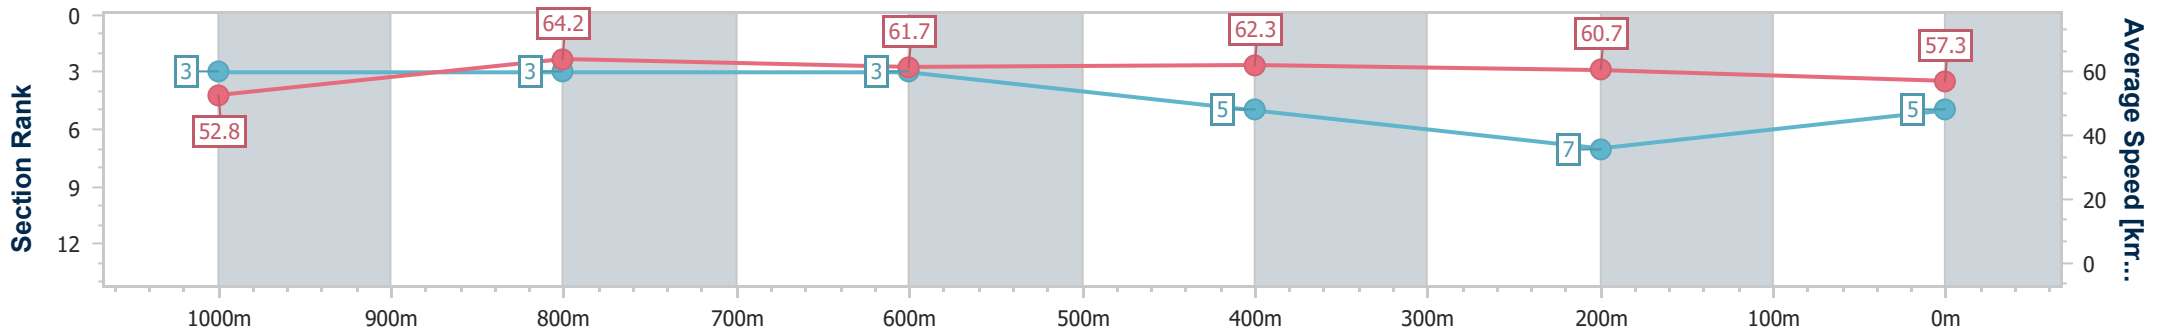

Horse/Jockey Name	Tornado Rouge
Final Rank	5
Fastest Section Time (Section)	0:11.28 (1000m)
Top Speed [km/h] (Section)	65.5 (1000m)
Race State	Finished

Sunshine Coast QLD Professional
Race 3: 91.9 SEA FM's Big Breakfast Class 3 Plate - 1200m
12 April 2024 - 19:00
Track Rating: Heavy 8, Weather: Fine, Rail Position: True

Section	Overall	1000m	800m	600m	400m	200m
Section Times	1:13.02 [5] (0:13.62)	0:59.40 [3] (0:11.28)	0:48.12 [3] (0:11.95)	0:36.17 [3] (0:11.74)	0:24.43 [5] (0:11.88)	0:12.55 [7] (0:12.55)
Average Speed [km/h]	52.8	64.2	61.7	62.3	60.7	57.3
Top Speed [km/h]	65.4	65.5	62.4	63.1	62.3	60.1
Avg. Dist. to Rail [m]	6.6	2.8	3.8	3.0	5.4	4.7
Avg. Stride Freq. [Hz]	2.3	2.4	2.3	2.3	2.3	2.3
Avg. Stride Length [m]	6.2	7.6	7.5	7.5	7.3	7.0

- [ ] Ranking at each section and finish
- -.-.- No data available at this section
- NA No data available