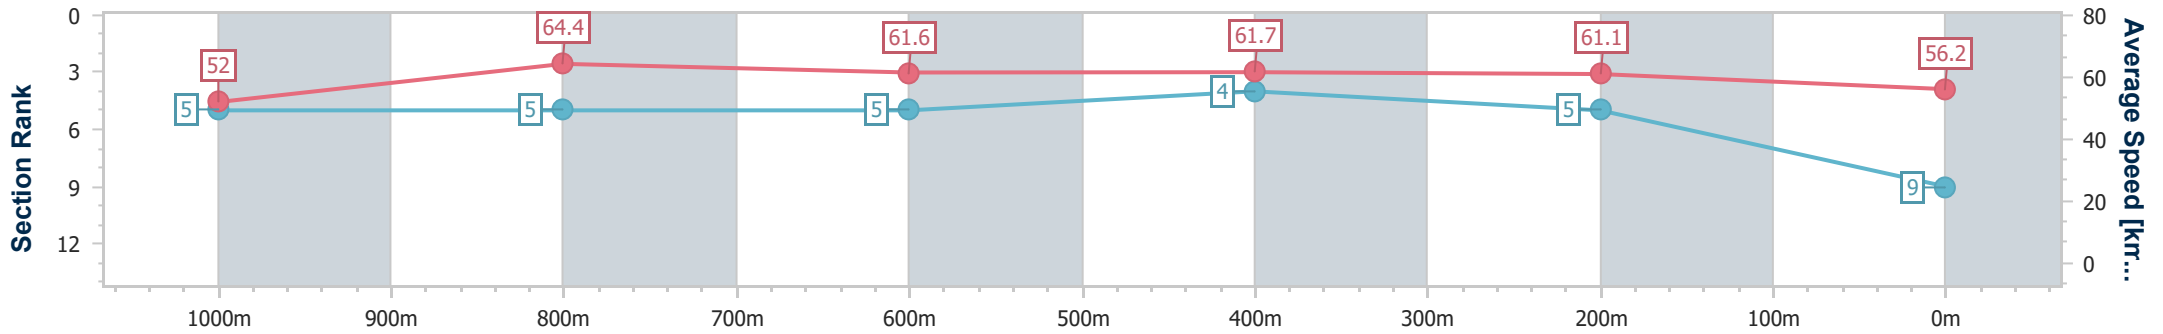

- [] Ranking at each section and finish
- .-.- No data available at this section
- NA No data available

Horse/Jockey Name	Billy's Bro
Final Rank	9
Fastest Section Time (Section)	0:11.25 (1000m)
Top Speed [km/h] (Section)	66.6 (Overall)
Race State	Finished

Sunshine Coast QLD Professional
 Race 3: 91.9 SEA FM's Big Breakfast Class 3 Plate - 1200m
 12 April 2024 - 19:00
 Track Rating: Heavy 8, Weather: Fine, Rail Position: True

Section	Overall	1000m	800m	600m	400m	200m
Section Times	1:13.23 [9] (0:13.84)	0:59.39 [5] (0:11.25)	0:48.14 [5] (0:11.84)	0:36.30 [5] (0:11.66)	0:24.64 [4] (0:11.80)	0:12.84 [5] (0:12.84)
Average Speed [km/h]	52.0	64.4	61.6	61.7	61.1	56.2
Top Speed [km/h]	66.6	66.5	62.7	62.3	63.0	60.3
Avg. Dist. to Rail [m]	3.8	2.7	2.5	0.3	2.8	2.4
Avg. Stride Freq. [Hz]	2.2	2.4	2.3	2.3	2.3	2.3
Avg. Stride Length [m]	6.6	7.6	7.4	7.5	7.3	6.9