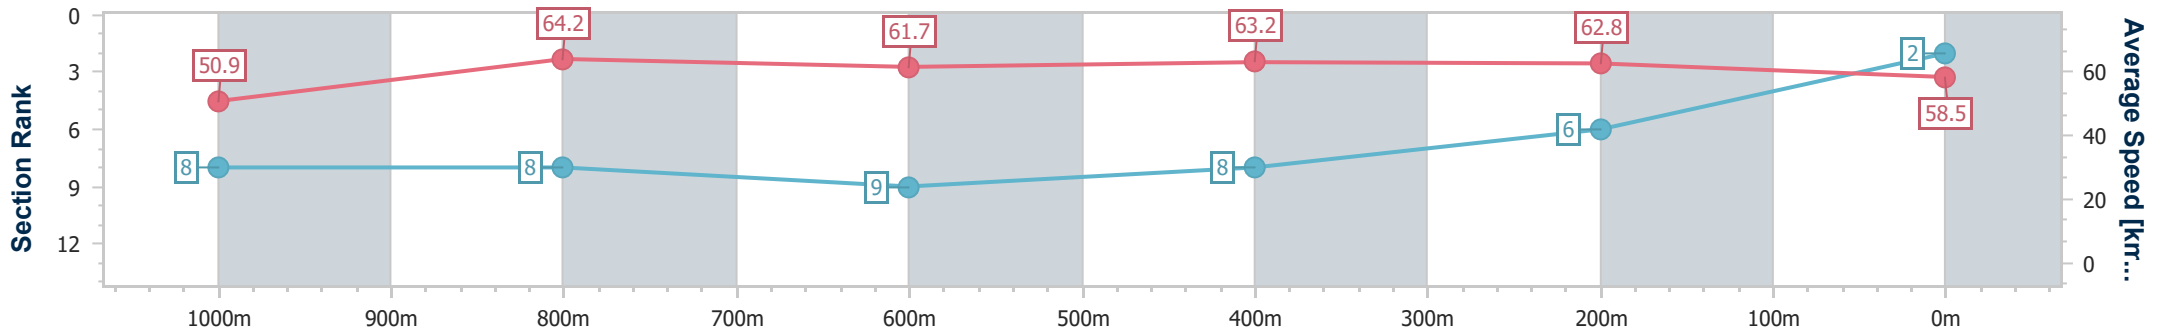

Horse/Jockey Name	Maxie Tap
Final Rank	2
Fastest Section Time (Section)	0:11.29 (1000m)
Top Speed [km/h] (Section)	65.1 (Overall)
Race State	Finished

Sunshine Coast QLD Professional
Race 3: 91.9 SEA FM's Big Breakfast Class 3 Plate - 1200m
12 April 2024 - 19:00
Track Rating: Heavy 8, Weather: Fine, Rail Position: True

Section	Overall	1000m	800m	600m	400m	200m
Section Times	1:12.74 [2] (0:14.17)	0:58.57 [8] (0:11.29)	0:47.28 [8] (0:11.87)	0:35.41 [9] (0:11.59)	0:23.82 [8] (0:11.51)	0:12.31 [6]
Average Speed [km/h]	50.9	64.2	61.7	63.2	62.8	58.5
Top Speed [km/h]	65.1	65.0	63.1	64.5	63.5	61.8
Avg. Dist. to Rail [m]	8.5	3.2	3.2	2.7	7.7	8.5
Avg. Stride Freq. [Hz]	2.4	2.5	2.4	2.4	2.4	2.4
Avg. Stride Length [m]	6.0	7.3	7.2	7.3	7.1	6.8

- [ ] Ranking at each section and finish
- -.-.- No data available at this section
- NA No data available