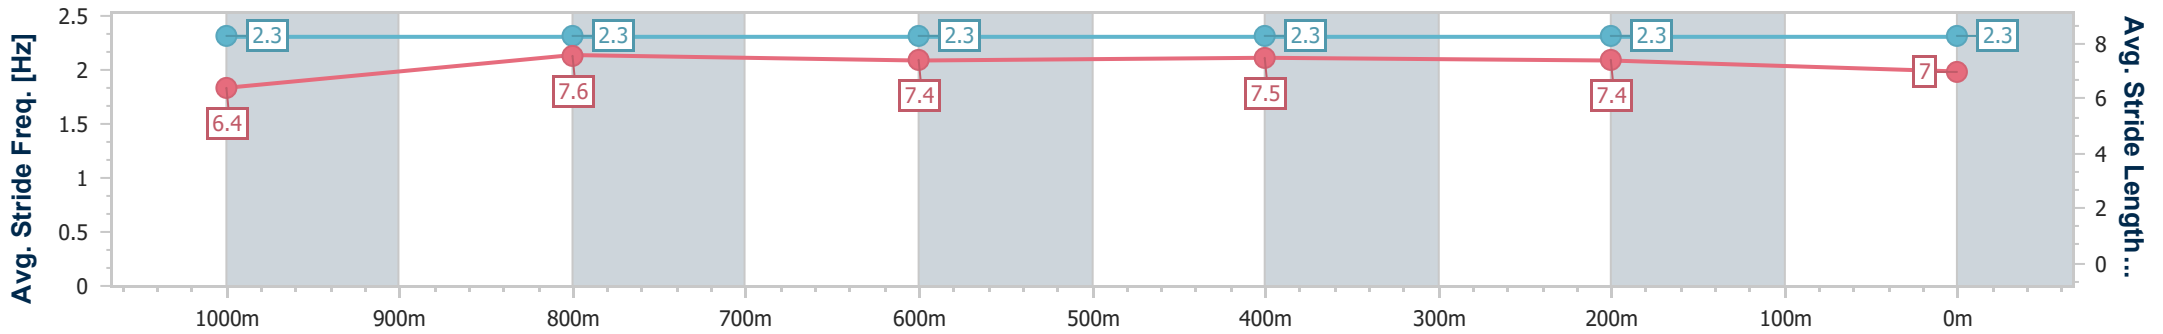

Section	Overall	1000m	800m	600m	400m	200m
Section Times	1:12.59 [1] (0:13.60)	0:58.99 [2] (0:11.39)	0:47.60 [4] (0:11.90)	0:35.70 [4] (0:11.70)	0:24.00 [3] (0:11.53)	0:12.47 [1] (0:12.47)
Average Speed [km/h]	52.9	63.8	61.7	62.8	62.6	57.7
Top Speed [km/h]	66.5	66.5	63.0	63.5	63.5	61.3
Avg. Dist. to Rail [m]	6.7	3.1	3.1	3.4	5.9	3.2
Avg. Stride Freq. [Hz]	2.3	2.3	2.3	2.3	2.3	2.3
Avg. Stride Length [m]	6.4	7.6	7.4	7.5	7.4	7.0