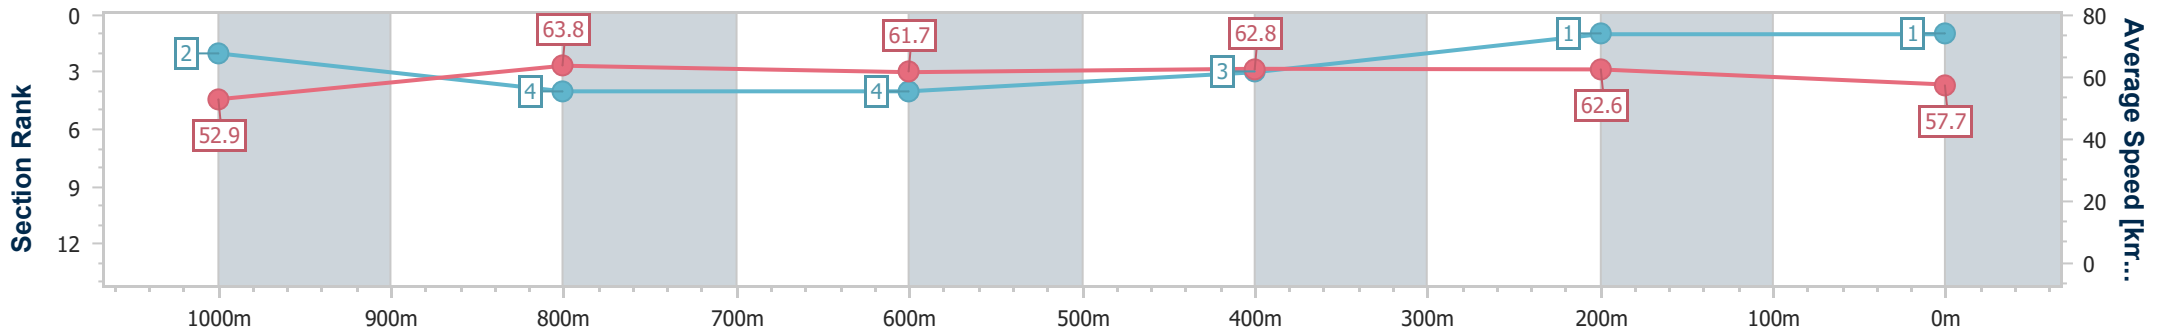

Section	Overall	1000m	800m	600m	400m	200m
Section Times	1:12.59 [1] (0:13.60)	0:58.99 [2] (0:11.39)	0:47.60 [4] (0:11.90)	0:35.70 [4] (0:11.70)	0:24.00 [3] (0:11.53)	0:12.47 [1] (0:12.47)
Average Speed [km/h]	52.9	63.8	61.7	62.8	62.6	57.7
Top Speed [km/h]	66.5	66.5	63.0	63.5	63.5	61.3
Avg. Dist. to Rail [m]	6.7	3.1	3.1	3.4	5.9	3.2
Avg. Stride Freq. [Hz]	2.3	2.3	2.3	2.3	2.3	2.3
Avg. Stride Length [m]	6.4	7.6	7.4	7.5	7.4	7.0