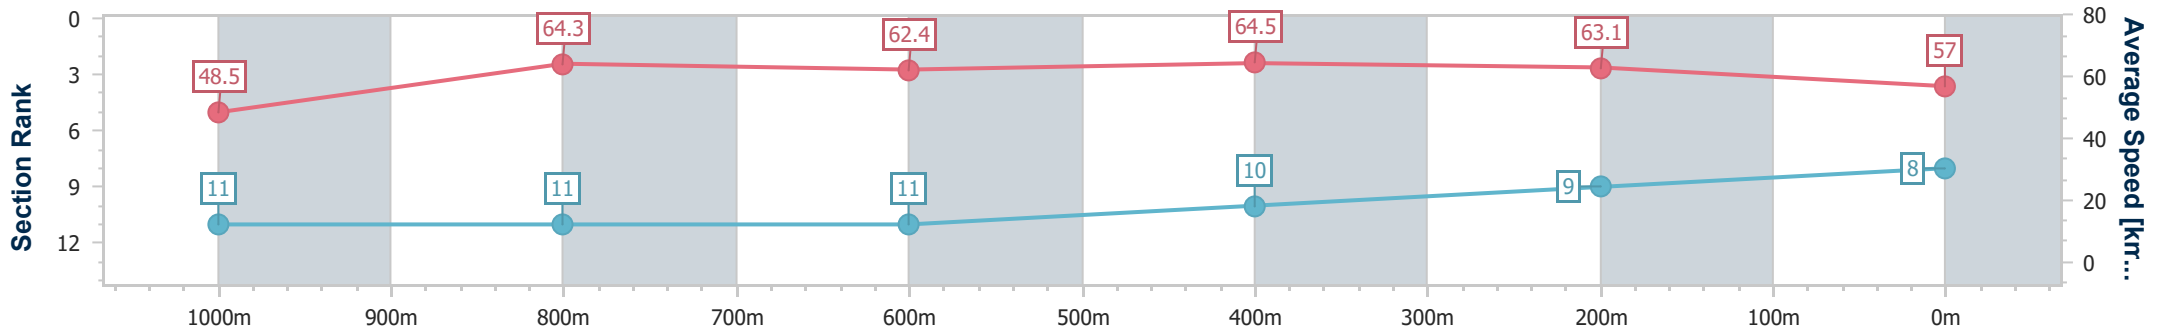

Horse/Jockey Name	Pretty Little Lass
Final Rank	8
Fastest Section Time (Section)	0:11.19 (1000m)
Top Speed [km/h] (Section)	66.2 (1000m)
Race State	Finished

Sunshine Coast QLD Professional
Race 3: 91.9 SEA FM's Big Breakfast Class 3 Plate - 1200m
12 April 2024 - 19:00
Track Rating: Heavy 8, Weather: Fine, Rail Position: True

Section	Overall	1000m	800m	600m	400m	200m
Section Times	1:13.20 [8] (0:14.90)	0:58.30 [11] (0:11.19)	0:47.11 [11] (0:11.63)	0:35.48 [11] (0:11.45)	0:24.03 [10] (0:11.38)	0:12.65 [9] (0:12.65)
Average Speed [km/h]	48.5	64.3	62.4	64.5	63.1	57.0
Top Speed [km/h]	64.8	66.2	64.4	65.4	64.9	61.0
Avg. Dist. to Rail [m]	7.6	0.8	1.2	4.1	10.4	12.0
Avg. Stride Freq. [Hz]	2.4	2.5	2.5	2.5	2.5	2.4
Avg. Stride Length [m]	5.5	7.0	7.0	7.0	7.0	6.6

- [ ] Ranking at each section and finish
- -.-.- No data available at this section
- NA No data available