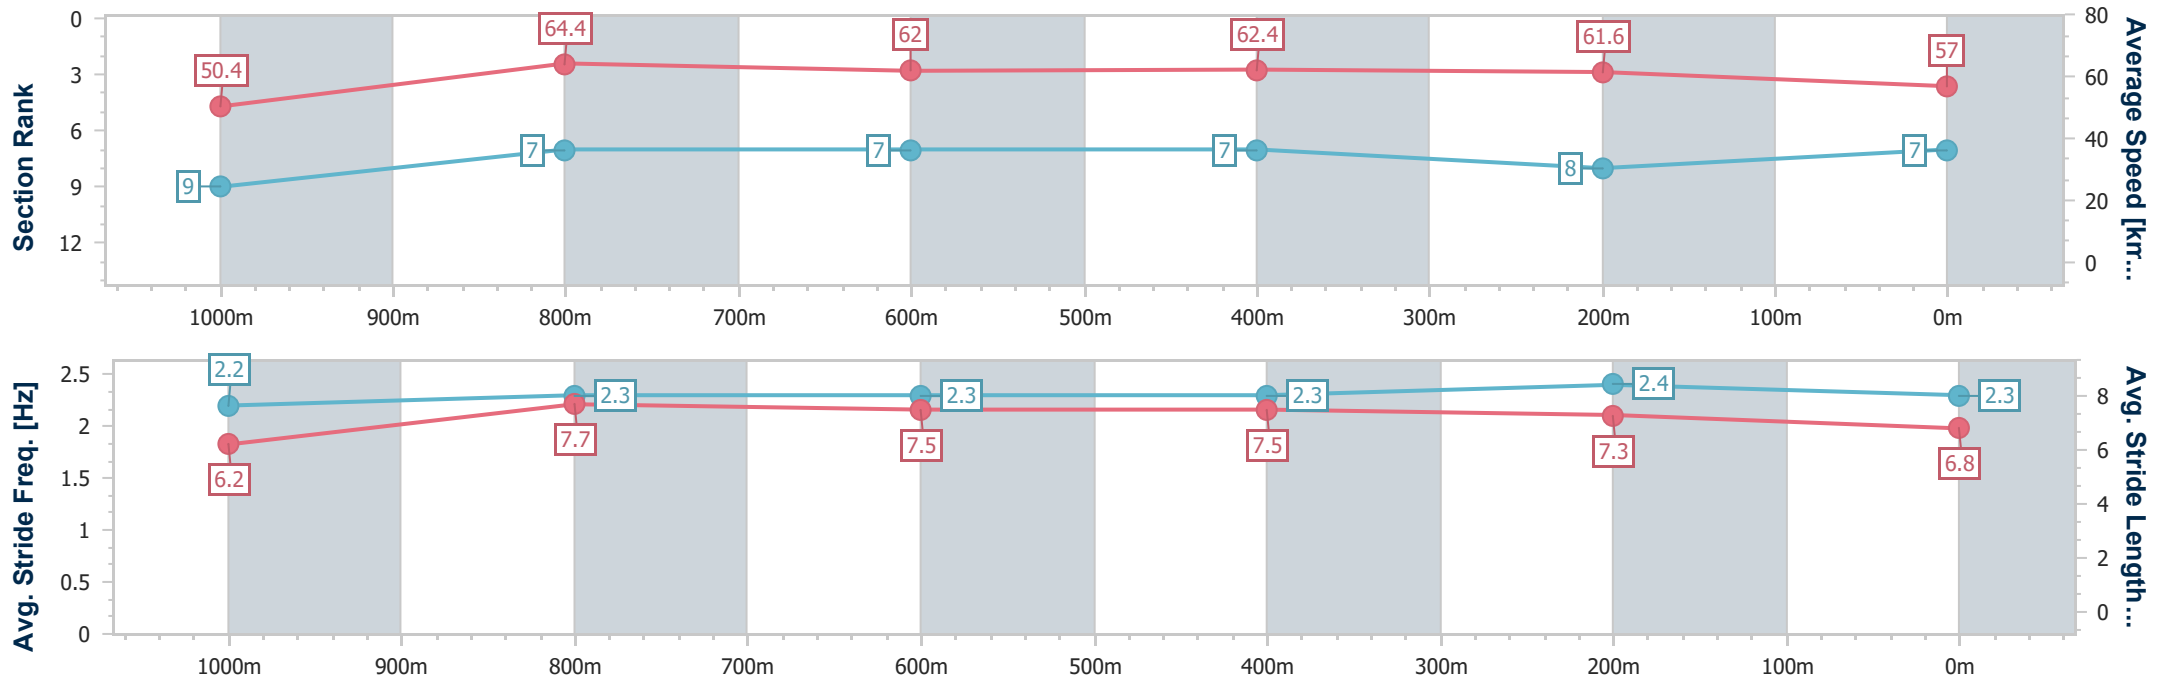

- [] Ranking at each section and finish
- .-.- No data available at this section
- NA No data available

Horse/Jockey Name	Thunder Mania
Final Rank	7
Fastest Section Time (Section)	0:11.15 (1000m)
Top Speed [km/h] (Section)	65.8 (Overall)
Race State	Finished

Sunshine Coast QLD Professional
 Race 3: 91.9 SEA FM's Big Breakfast Class 3 Plate - 1200m
 12 April 2024 - 19:00
 Track Rating: Heavy 8, Weather: Fine, Rail Position: True

Section	Overall	1000m	800m	600m	400m	200m
Section Times	1:13.10 [7] (0:14.31)	0:58.79 [9] (0:11.15)	0:47.64 [7] (0:11.62)	0:36.02 [7] (0:11.70)	0:24.32 [7] (0:11.69)	0:12.63 [8] (0:12.63)
Average Speed [km/h]	50.4	64.4	62.0	62.4	61.6	57.0
Top Speed [km/h]	65.8	65.3	64.7	62.6	62.6	60.4
Avg. Dist. to Rail [m]	3.8	1.1	0.3	2.2	7.1	6.0
Avg. Stride Freq. [Hz]	2.2	2.3	2.3	2.3	2.4	2.3
Avg. Stride Length [m]	6.2	7.7	7.5	7.5	7.3	6.8