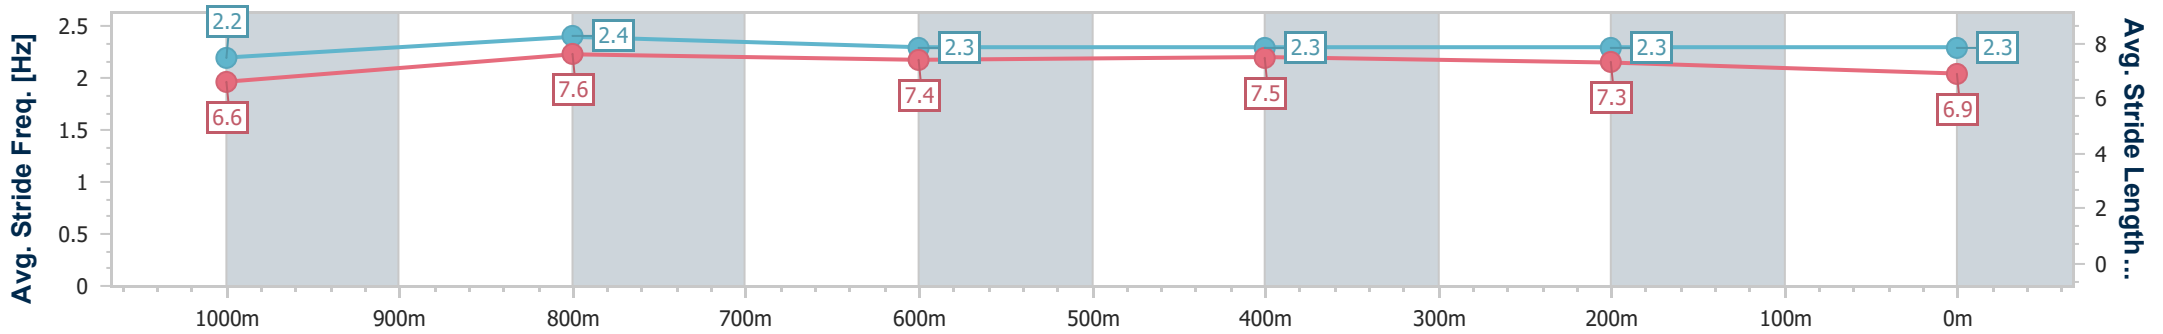

- [] Ranking at each section and finish
- .-.- No data available at this section
- NA No data available

Horse/Jockey Name	Billy's Bro
Final Rank	9
Fastest Section Time (Section)	0:11.25 (1000m)
Top Speed [km/h] (Section)	66.6 (Overall)
Race State	Finished

Sunshine Coast QLD Professional
 Race 3: 91.9 SEA FM's Big Breakfast Class 3 Plate - 1200m
 12 April 2024 - 19:00
 Track Rating: Heavy 8, Weather: Fine, Rail Position: True

Section	Overall	1000m	800m	600m	400m	200m
Section Times	1:13.23 [9] (0:13.84)	0:59.39 [5] (0:11.25)	0:48.14 [5] (0:11.84)	0:36.30 [5] (0:11.66)	0:24.64 [4] (0:11.80)	0:12.84 [5] (0:12.84)
Average Speed [km/h]	52.0	64.4	61.6	61.7	61.1	56.2
Top Speed [km/h]	66.6	66.5	62.7	62.3	63.0	60.3
Avg. Dist. to Rail [m]	3.8	2.7	2.5	0.3	2.8	2.4
Avg. Stride Freq. [Hz]	2.2	2.4	2.3	2.3	2.3	2.3
Avg. Stride Length [m]	6.6	7.6	7.4	7.5	7.3	6.9