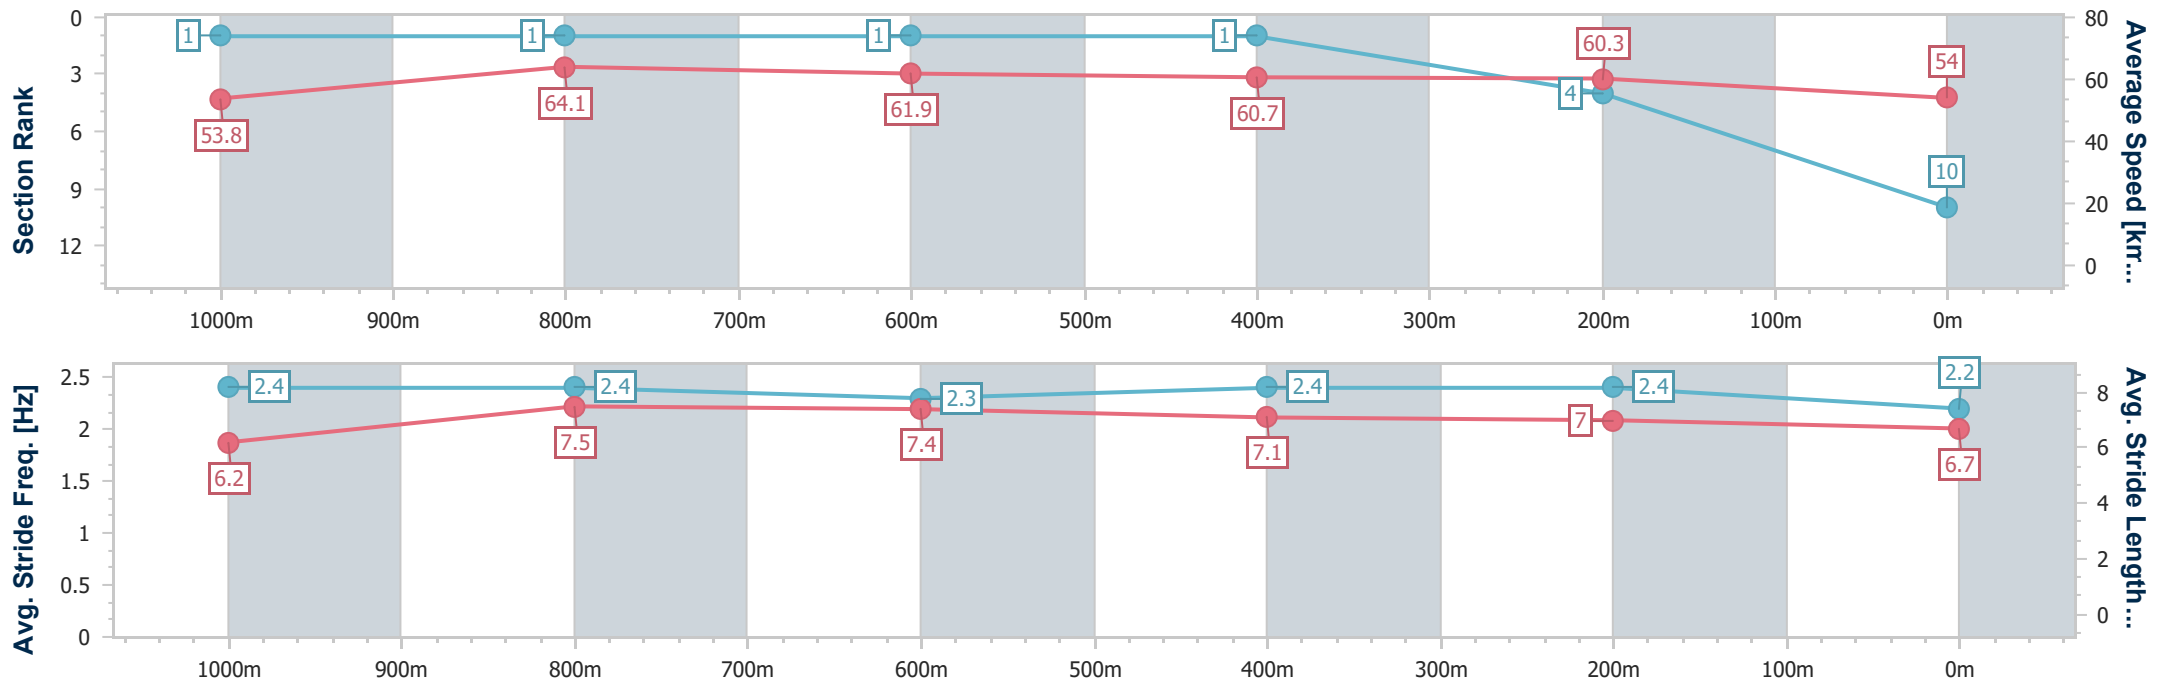

Sunshine Coast QLD Professional
 Race 3: 91.9 SEA FM's Big Breakfast Class 3 Plate - 1200m
 12 April 2024 - 19:00
 Track Rating: Heavy 8, Weather: Fine, Rail Position: True

Section	Overall	1000m	800m	600m	400m	200m
Section Times	1:13.23 [9] (0:13.84)	0:59.39 [5] (0:11.25)	0:48.14 [5] (0:11.84)	0:36.30 [5] (0:11.66)	0:24.64 [4] (0:11.80)	0:12.84 [5] (0:12.84)
Average Speed [km/h]	52.0	64.4	61.6	61.7	61.1	56.2
Top Speed [km/h]	66.6	66.5	62.7	62.3	63.0	60.3
Avg. Dist. to Rail [m]	3.8	2.7	2.5	0.3	2.8	2.4
Avg. Stride Freq. [Hz]	2.2	2.4	2.3	2.3	2.3	2.3
Avg. Stride Length [m]	6.6	7.6	7.4	7.5	7.3	6.9

- [] Ranking at each section and finish
- .-.- No data available at this section
- NA No data available

Horse/Jockey Name	Jungle Fever
Final Rank	10
Fastest Section Time (Section)	0:11.21 (1000m)
Top Speed [km/h] (Section)	66.7 (1000m)
Race State	Finished

Sunshine Coast QLD Professional
 Race 3: 91.9 SEA FM's Big Breakfast Class 3 Plate - 1200m
 12 April 2024 - 19:00
 Track Rating: Heavy 8, Weather: Fine, Rail Position: True

Section	Overall	1000m	800m	600m	400m	200m
Section Times	1:13.65 [10] (0:13.39)	1:00.26 [1] (0:11.21)	0:49.05 [1] (0:11.78)	0:37.27 [1] (0:11.98)	0:25.29 [1] (0:11.98)	0:13.31 [4] (0:13.31)
Average Speed [km/h]	53.8	64.1	61.9	60.7	60.3	54.0
Top Speed [km/h]	66.6	66.7	62.5	61.5	61.8	57.7
Avg. Dist. to Rail [m]	2.6	0.9	2.0	1.8	4.6	3.1
Avg. Stride Freq. [Hz]	2.4	2.4	2.3	2.4	2.4	2.2
Avg. Stride Length [m]	6.2	7.5	7.4	7.1	7.0	6.7