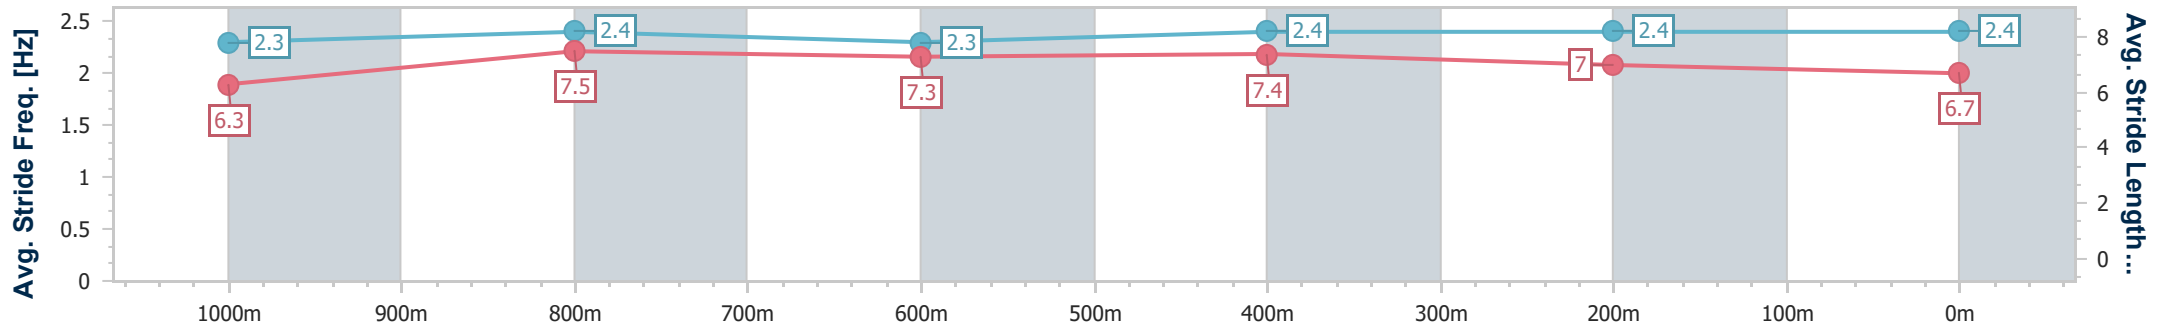

Sunshine Coast QLD Professional
 Race 3: 91.9 SEA FM's Big Breakfast Class 3 Plate - 1200m
 12 April 2024 - 19:00
 Track Rating: Heavy 8, Weather: Fine, Rail Position: True

Section	Overall	1000m	800m	600m	400m	200m
Section Times	1:12.80 [3] (0:13.62)	0:59.18 [3] (0:11.15)	0:48.03 [2] (0:11.94)	0:36.09 [2] (0:11.76)	0:24.33 [2] (0:11.68)	0:12.65 [2] (0:12.65)
Average Speed [km/h]	52.9	64.7	61.3	62.2	61.5	56.9
Top Speed [km/h]	66.5	66.7	63.5	63.1	62.9	60.9
Avg. Dist. to Rail [m]	4.9	1.3	2.7	2.5	6.7	4.8
Avg. Stride Freq. [Hz]	2.3	2.4	2.3	2.4	2.4	2.4
Avg. Stride Length [m]	6.3	7.5	7.3	7.4	7.0	6.7