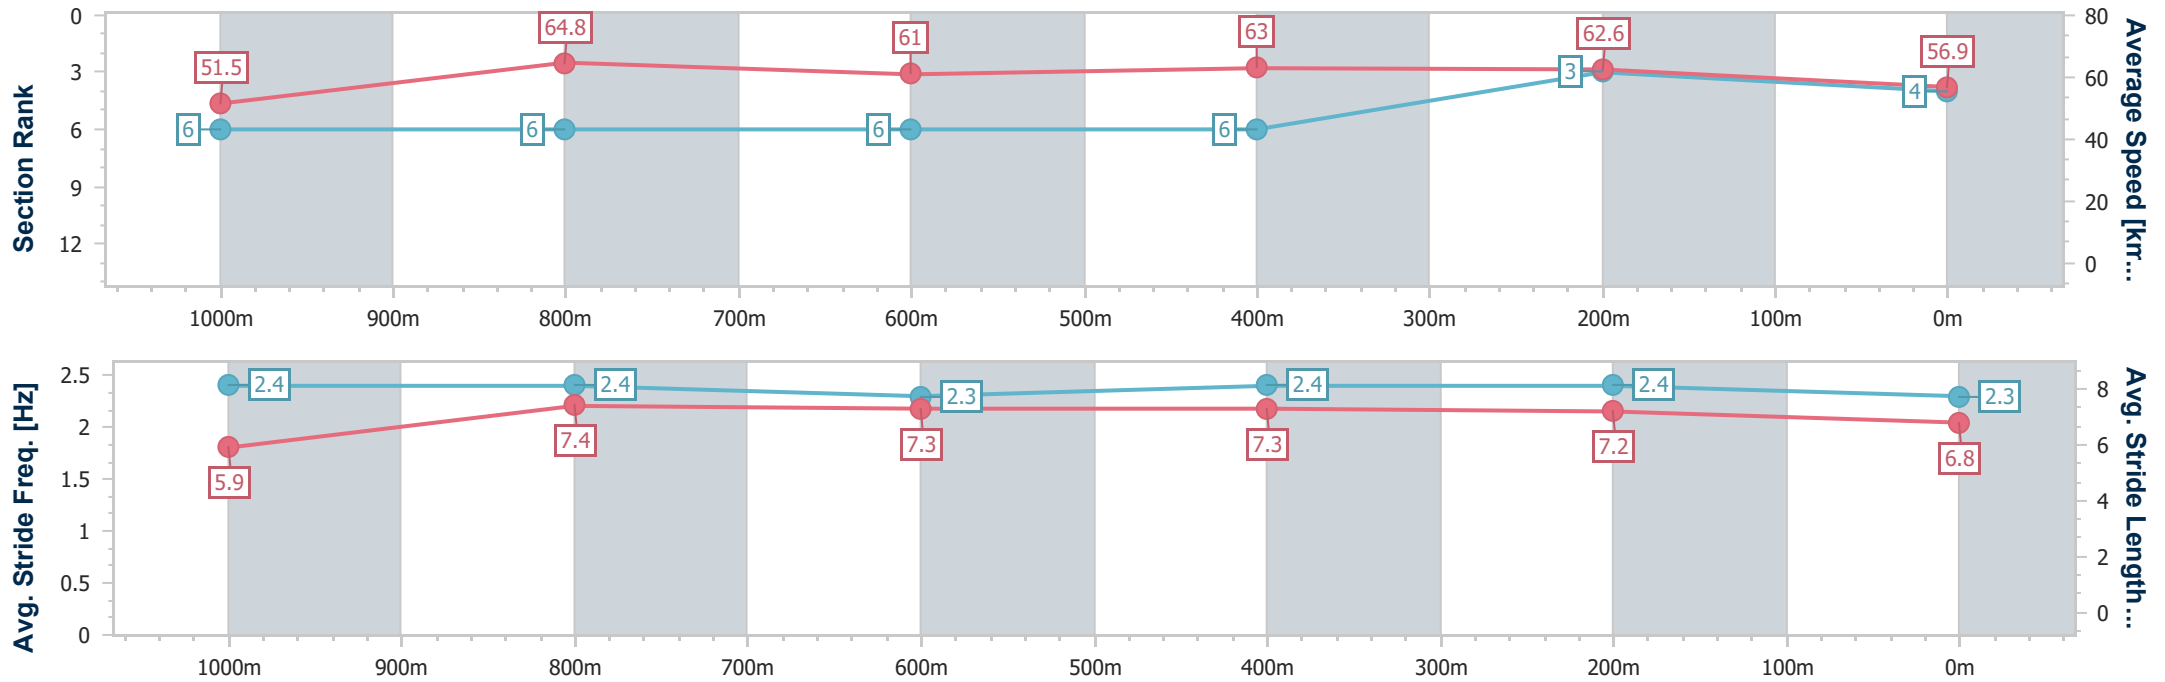

Horse/Jockey Name	Rustic Boom
Final Rank	4
Fastest Section Time (Section)	0:11.13 (1000m)
Top Speed [km/h] (Section)	67.1 (Overall)
Race State	Finished

Sunshine Coast QLD Professional
Race 3: 91.9 SEA FM's Big Breakfast Class 3 Plate - 1200m
12 April 2024 - 19:00
Track Rating: Heavy 8, Weather: Fine, Rail Position: True

Section	Overall	1000m	800m	600m	400m	200m
Section Times	1:12.82 [4] (0:14.01)	0:58.81 [6] (0:11.13)	0:47.68 [6] (0:11.86)	0:35.82 [6] (0:11.65)	0:24.17 [6] (0:11.51)	0:12.66 [3] (0:12.66)
Average Speed [km/h]	51.5	64.8	61.0	63.0	62.6	56.9
Top Speed [km/h]	67.1	66.1	62.2	64.3	64.4	61.9
Avg. Dist. to Rail [m]	5.2	0.5	1.1	3.0	7.8	5.2
Avg. Stride Freq. [Hz]	2.4	2.4	2.3	2.4	2.4	2.3
Avg. Stride Length [m]	5.9	7.4	7.3	7.3	7.2	6.8

- [ ] Ranking at each section and finish
- -.-.- No data available at this section
- NA No data available