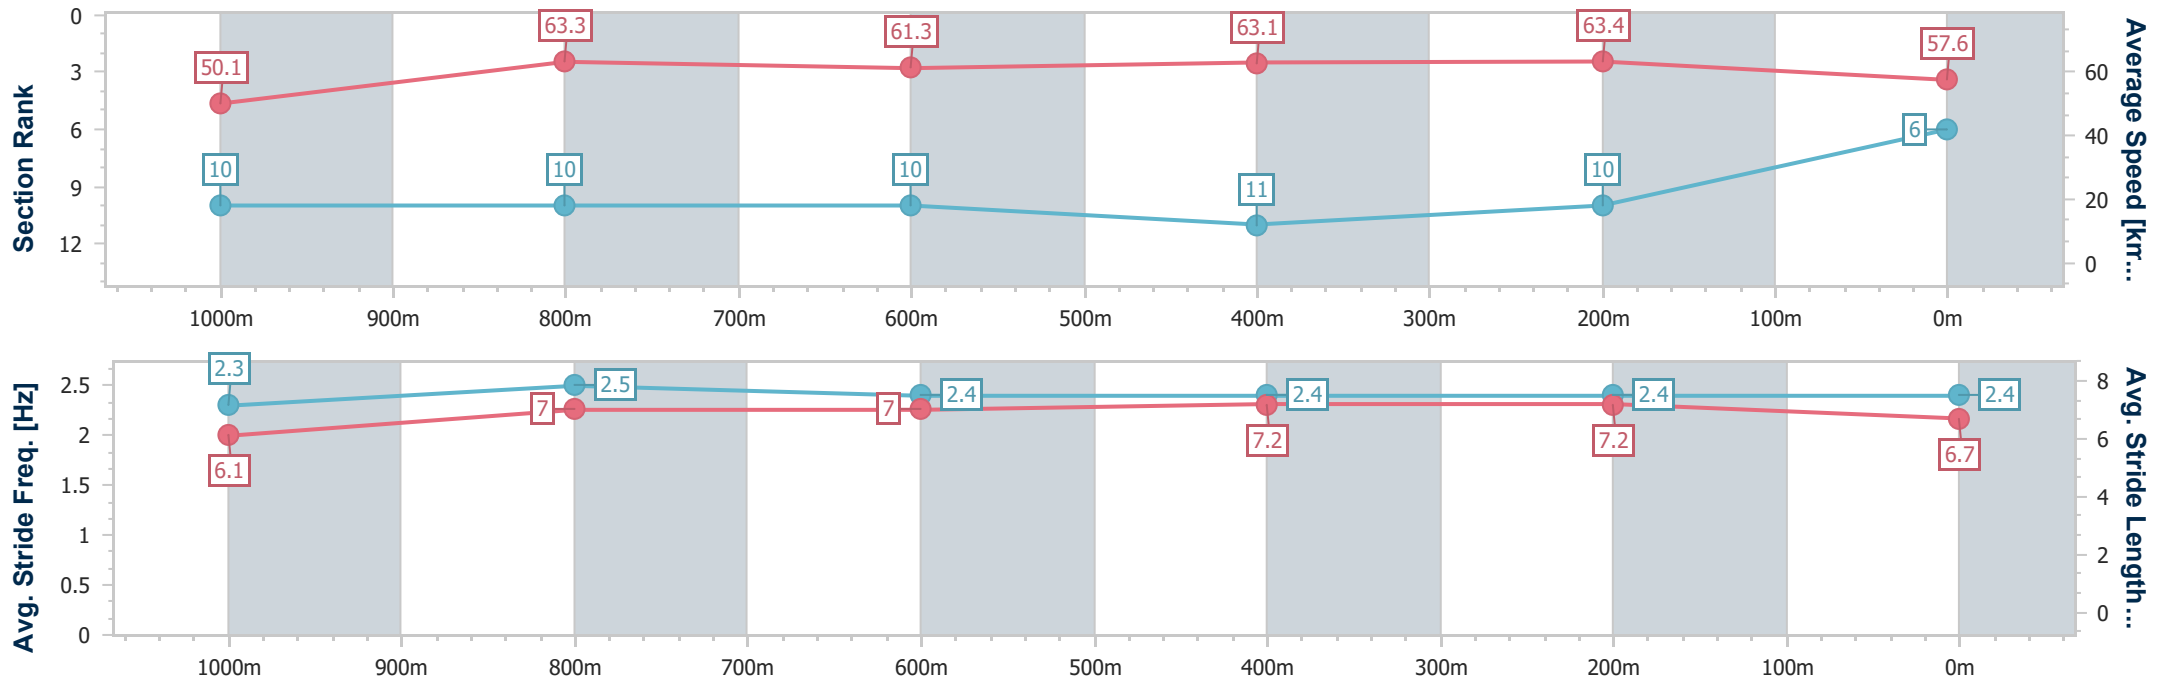

Horse/Jockey Name	Quarantine Dreams
Final Rank	6
Fastest Section Time (Section)	0:11.39 (400m)
Top Speed [km/h] (Section)	65.1 (400m)
Race State	Finished

Sunshine Coast QLD Professional
Race 3: 91.9 SEA FM's Big Breakfast Class 3 Plate - 1200m
12 April 2024 - 19:00
Track Rating: Heavy 8, Weather: Fine, Rail Position: True

Section	Overall	1000m	800m	600m	400m	200m
Section Times	1:13.07 [6] (0:14.45)	0:58.62 [10] (0:11.43)	0:47.19 [10] (0:11.84)	0:35.35 [10] (0:11.51)	0:23.84 [11] (0:11.39)	0:12.45 [10]
Average Speed [km/h]	50.1	63.3	61.3	63.1	63.4	57.6
Top Speed [km/h]	63.8	64.3	62.9	64.0	65.1	61.5
Avg. Dist. to Rail [m]	9.5	3.4	1.5	1.4	8.8	9.9
Avg. Stride Freq. [Hz]	2.3	2.5	2.4	2.4	2.4	2.4
Avg. Stride Length [m]	6.1	7.0	7.0	7.2	7.2	6.7

- [ ] Ranking at each section and finish
- -.-.- No data available at this section
- NA No data available