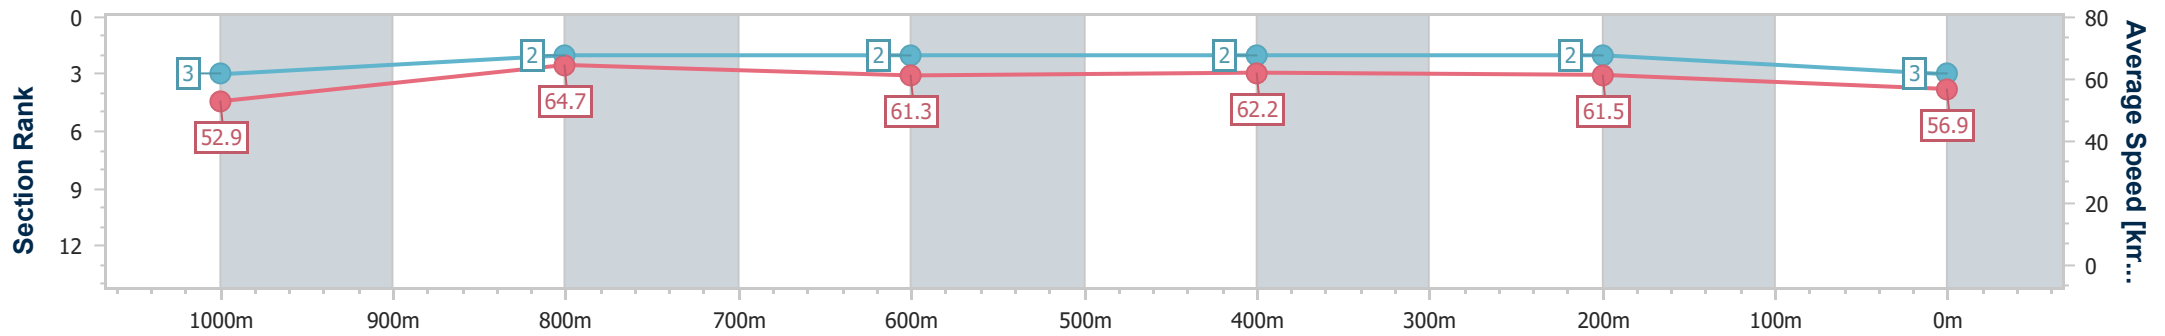

Sunshine Coast QLD Professional
 Race 3: 91.9 SEA FM's Big Breakfast Class 3 Plate - 1200m
 12 April 2024 - 19:00
 Track Rating: Heavy 8, Weather: Fine, Rail Position: True

Section	Overall	1000m	800m	600m	400m	200m
Section Times	1:12.80 [3] (0:13.62)	0:59.18 [3] (0:11.15)	0:48.03 [2] (0:11.94)	0:36.09 [2] (0:11.76)	0:24.33 [2] (0:11.68)	0:12.65 [2] (0:12.65)
Average Speed [km/h]	52.9	64.7	61.3	62.2	61.5	56.9
Top Speed [km/h]	66.5	66.7	63.5	63.1	62.9	60.9
Avg. Dist. to Rail [m]	4.9	1.3	2.7	2.5	6.7	4.8
Avg. Stride Freq. [Hz]	2.3	2.4	2.3	2.4	2.4	2.4
Avg. Stride Length [m]	6.3	7.5	7.3	7.4	7.0	6.7