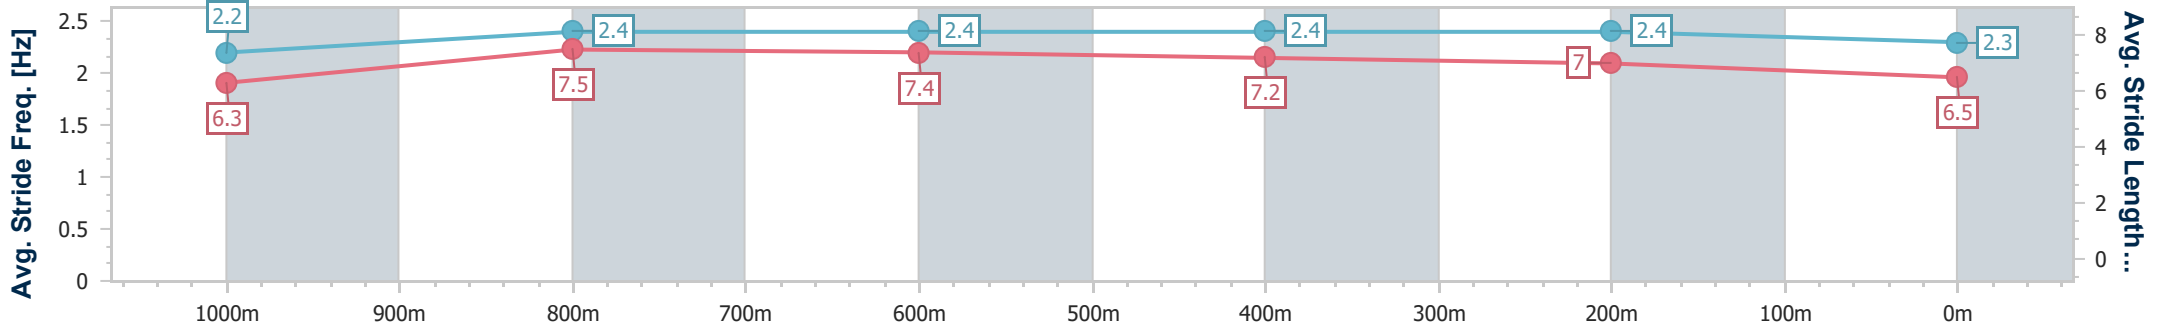

- [] Ranking at each section and finish
- .-.- No data available at this section
- NA No data available

Horse/Jockey Name	Lucky Bean
Final Rank	11
Fastest Section Time (Section)	0:11.37 (1000m)
Top Speed [km/h] (Section)	66.5 (Overall)
Race State	Finished

Sunshine Coast QLD Professional
 Race 3: 91.9 SEA FM's Big Breakfast Class 3 Plate - 1200m
 12 April 2024 - 19:00
 Track Rating: Heavy 8, Weather: Fine, Rail Position: True

Section	Overall	1000m	800m	600m	400m	200m
Section Times	1:14.29 [11] (0:14.13)	1:00.16 [7] (0:11.37)	0:48.79 [9] (0:11.69)	0:37.10 [8] (0:11.81)	0:25.29 [9] (0:12.01)	0:13.28 [11] (0:13.28)
Average Speed [km/h]	51.1	63.6	62.1	61.6	59.9	54.3
Top Speed [km/h]	66.5	65.7	63.3	63.3	61.5	57.9
Avg. Dist. to Rail [m]	5.2	1.8	1.9	1.8	4.0	4.3
Avg. Stride Freq. [Hz]	2.2	2.4	2.4	2.4	2.4	2.3
Avg. Stride Length [m]	6.3	7.5	7.4	7.2	7.0	6.5