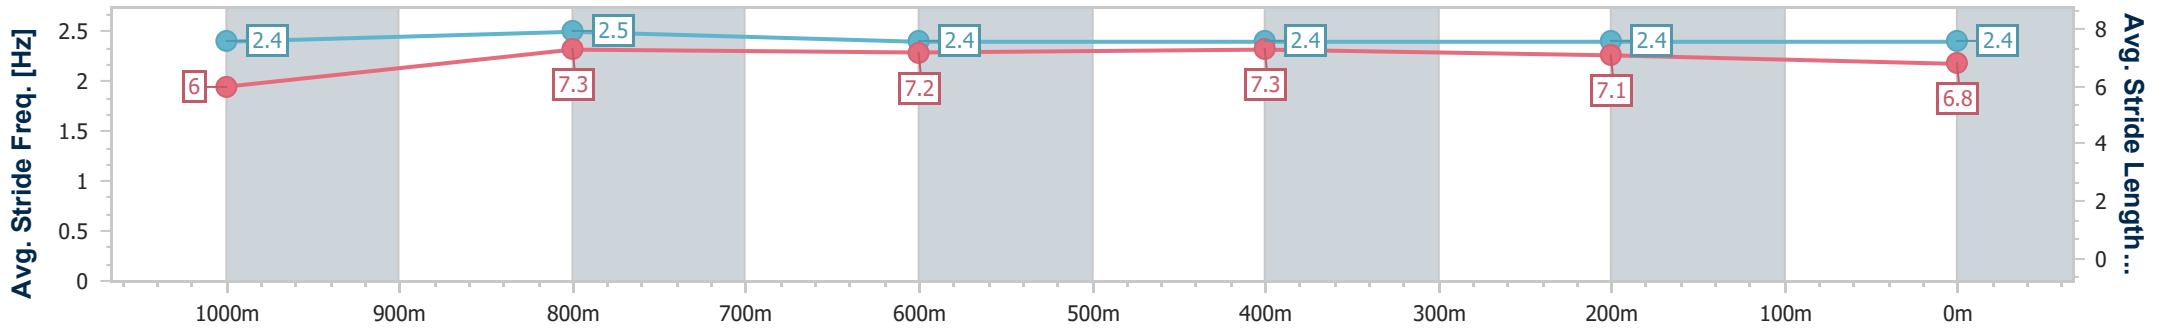

Horse/Jockey Name	Maxie Tap
Final Rank	2
Fastest Section Time (Section)	0:11.29 (1000m)
Top Speed [km/h] (Section)	65.1 (Overall)
Race State	Finished

Sunshine Coast QLD Professional
Race 3: 91.9 SEA FM's Big Breakfast Class 3 Plate - 1200m
12 April 2024 - 19:00
Track Rating: Heavy 8, Weather: Fine, Rail Position: True

Section	Overall	1000m	800m	600m	400m	200m
Section Times	1:12.74 [2] (0:14.17)	0:58.57 [8] (0:11.29)	0:47.28 [8] (0:11.87)	0:35.41 [9] (0:11.59)	0:23.82 [8] (0:11.51)	0:12.31 [6]
Average Speed [km/h]	50.9	64.2	61.7	63.2	62.8	58.5
Top Speed [km/h]	65.1	65.0	63.1	64.5	63.5	61.8
Avg. Dist. to Rail [m]	8.5	3.2	3.2	2.7	7.7	8.5
Avg. Stride Freq. [Hz]	2.4	2.5	2.4	2.4	2.4	2.4
Avg. Stride Length [m]	6.0	7.3	7.2	7.3	7.1	6.8

- [ ] Ranking at each section and finish
- -.-.- No data available at this section
- NA No data available