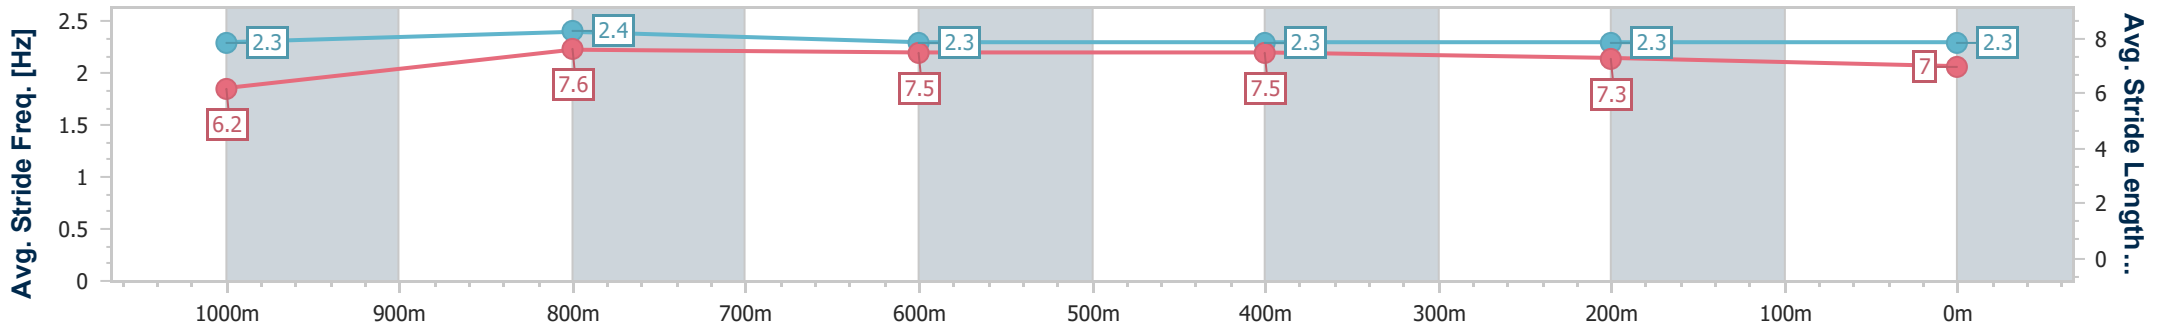

Horse/Jockey Name	Tornado Rouge
Final Rank	5
Fastest Section Time (Section)	0:11.28 (1000m)
Top Speed [km/h] (Section)	65.5 (1000m)
Race State	Finished

Sunshine Coast QLD Professional
Race 3: 91.9 SEA FM's Big Breakfast Class 3 Plate - 1200m
12 April 2024 - 19:00
Track Rating: Heavy 8, Weather: Fine, Rail Position: True

Section	Overall	1000m	800m	600m	400m	200m
Section Times	1:13.02 [5] (0:13.62)	0:59.40 [3] (0:11.28)	0:48.12 [3] (0:11.95)	0:36.17 [3] (0:11.74)	0:24.43 [5] (0:11.88)	0:12.55 [7] (0:12.55)
Average Speed [km/h]	52.8	64.2	61.7	62.3	60.7	57.3
Top Speed [km/h]	65.4	65.5	62.4	63.1	62.3	60.1
Avg. Dist. to Rail [m]	6.6	2.8	3.8	3.0	5.4	4.7
Avg. Stride Freq. [Hz]	2.3	2.4	2.3	2.3	2.3	2.3
Avg. Stride Length [m]	6.2	7.6	7.5	7.5	7.3	7.0

- [ ] Ranking at each section and finish
- -.-.- No data available at this section
- NA No data available