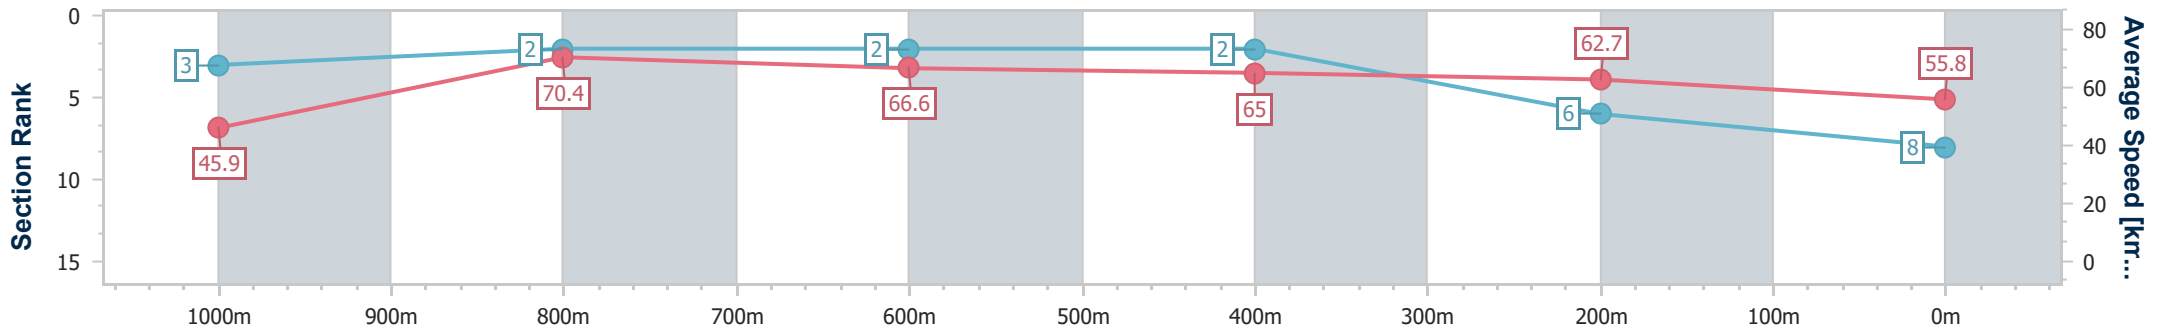

Horse/Jockey Name	Wantchoo
Final Rank	8
Fastest Section Time (Section)	0:08.65 (Overall)
Top Speed [km/h] (Section)	71.8 (1000m)
Race State	Finished

Doomben QLD Professional
Race 1: STRADBROKE SEASON BOOK NOW QTIS Two-Year-Old Handicap - 1110m
13 April 2024 - 11:54
Track Rating: Good 4, Weather: Fine, Rail Position: +3.5m Entire

BRISBANE
RACING CLUB

Section	Overall	1000m	800m	600m	400m	200m
Section Times	1:05.23 [8] (0:08.65)	0:56.58 [3] (0:10.25)	0:46.33 [2] (0:10.86)	0:35.47 [2] (0:11.12)	0:24.35 [2] (0:11.48)	0:12.87 [6] (0:12.87)
Average Speed [km/h]	45.9	70.4	66.6	65.0	62.7	55.8
Top Speed [km/h]	67.9	71.8	69.2	66.3	64.4	59.7
Avg. Dist. to Rail [m]	5.3	1.3	1.3	0.6	0.5	1.0
Avg. Stride Freq. [Hz]	2.2	2.5	2.4	2.4	2.3	2.2
Avg. Stride Length [m]	5.6	7.7	7.6	7.5	7.5	7.1

- [ ] Ranking at each section and finish
- -.-.- No data available at this section
- NA No data available