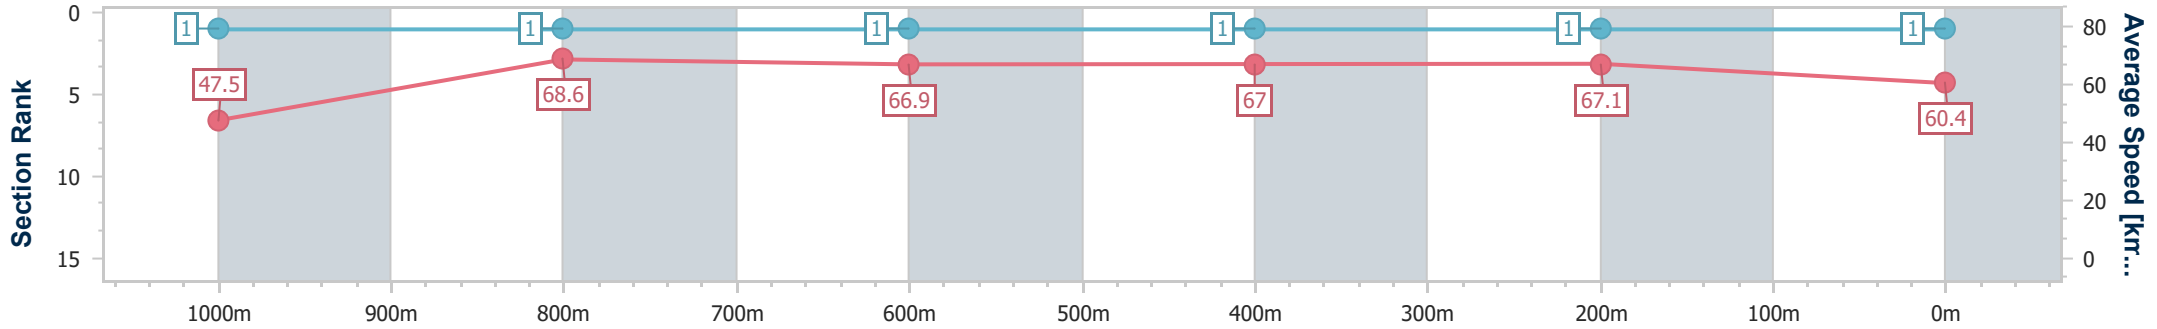

Section	Overall	1000m	800m	600m	400m	200m
Section Times	1:02.91 [1] (0:08.37)	0:54.54 [1] (0:10.49)	0:44.05 [1] (0:10.74)	0:33.31 [1] (0:10.69)	0:22.62 [1] (0:10.70)	0:11.92 [1] (0:11.92)
Average Speed [km/h]	47.5	68.6	66.9	67.0	67.1	60.4
Top Speed [km/h]	71.3	71.3	68.4	67.9	68.1	65.6
Avg. Dist. to Rail [m]	4.5	1.0	0.4	0.9	1.8	0.4
Avg. Stride Freq. [Hz]	2.3	2.4	2.3	2.3	2.4	2.3
Avg. Stride Length [m]	5.8	8.0	7.9	8.0	7.9	7.4