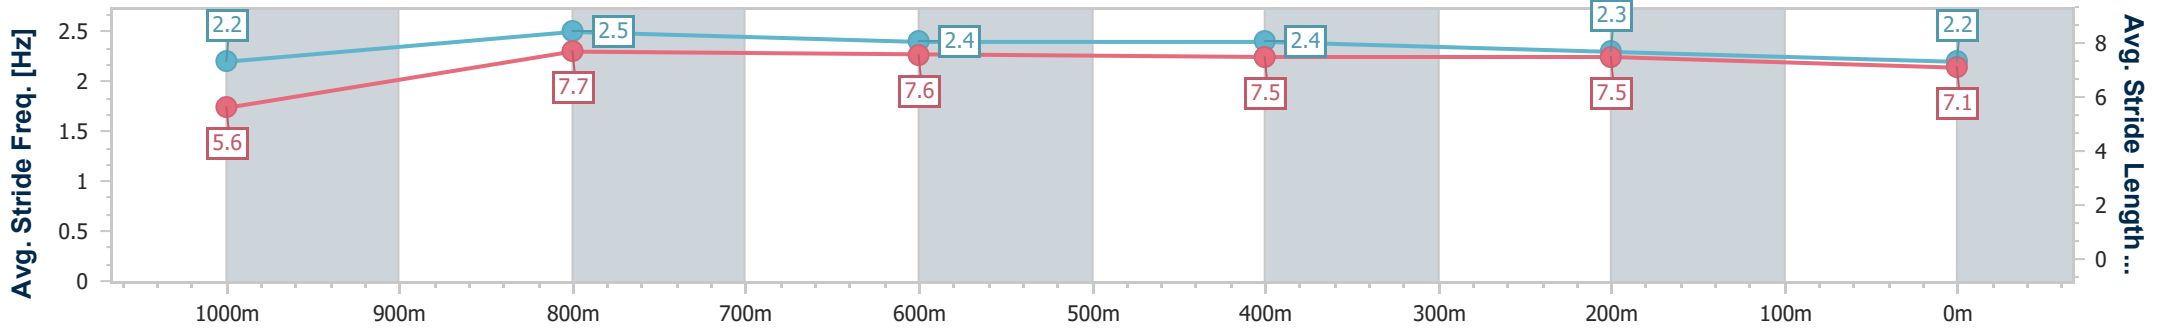

Horse/Jockey Name	Wantchoo
Final Rank	8
Fastest Section Time (Section)	0:08.65 (Overall)
Top Speed [km/h] (Section)	71.8 (1000m)
Race State	Finished

Doomben QLD Professional
Race 1: STRADBROKE SEASON BOOK NOW QTIS Two-Year-Old Handicap - 1110m
13 April 2024 - 11:54
Track Rating: Good 4, Weather: Fine, Rail Position: +3.5m Entire

BRISBANE
RACING CLUB

Section	Overall	1000m	800m	600m	400m	200m
Section Times	1:05.23 [8] (0:08.65)	0:56.58 [3] (0:10.25)	0:46.33 [2] (0:10.86)	0:35.47 [2] (0:11.12)	0:24.35 [2] (0:11.48)	0:12.87 [6] (0:12.87)
Average Speed [km/h]	45.9	70.4	66.6	65.0	62.7	55.8
Top Speed [km/h]	67.9	71.8	69.2	66.3	64.4	59.7
Avg. Dist. to Rail [m]	5.3	1.3	1.3	0.6	0.5	1.0
Avg. Stride Freq. [Hz]	2.2	2.5	2.4	2.4	2.3	2.2
Avg. Stride Length [m]	5.6	7.7	7.6	7.5	7.5	7.1

- [ ] Ranking at each section and finish
- -.-.- No data available at this section
- NA No data available