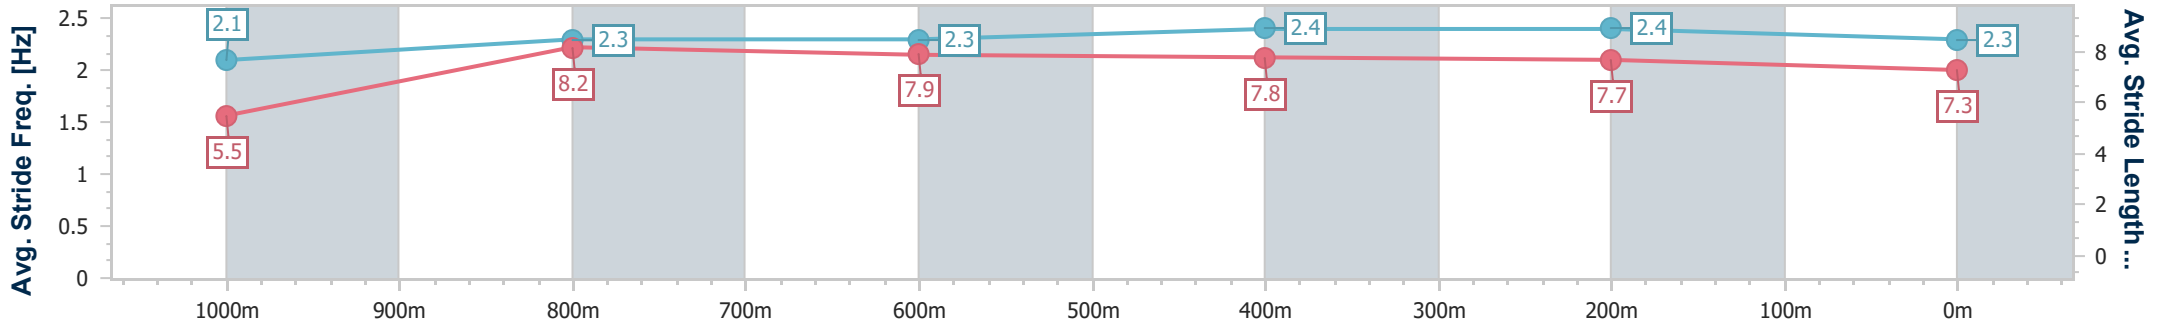

Horse/Jockey Name	Mythbusta
Final Rank	3
Fastest Section Time (Section)	0:09.33 (Overall)
Top Speed [km/h] (Section)	70.1 (1000m)
Race State	Finished

Doomben QLD Professional
Race 1: STRADBROKE SEASON BOOK NOW QTIS Two-Year-Old Handicap - 1110m
13 April 2024 - 11:54
Track Rating: Good 4, Weather: Fine, Rail Position: +3.5m Entire

BRISBANE
RACING CLUB

Section	Overall	1000m	800m	600m	400m	200m
Section Times	1:04.27 [3] (0:09.33)	0:54.94 [9] (0:10.56)	0:44.38 [9] (0:10.80)	0:33.58 [9] (0:10.86)	0:22.72 [9] (0:10.96)	0:11.76 [7] (0:11.76)
Average Speed [km/h]	42.6	68.1	67.0	66.3	65.8	61.4
Top Speed [km/h]	66.6	70.1	67.8	67.3	68.3	64.7
Avg. Dist. to Rail [m]	3.6	0.3	0.3	0.6	2.6	6.0
Avg. Stride Freq. [Hz]	2.1	2.3	2.3	2.4	2.4	2.3
Avg. Stride Length [m]	5.5	8.2	7.9	7.8	7.7	7.3

- [ ] Ranking at each section and finish
- -.-.- No data available at this section
- NA No data available