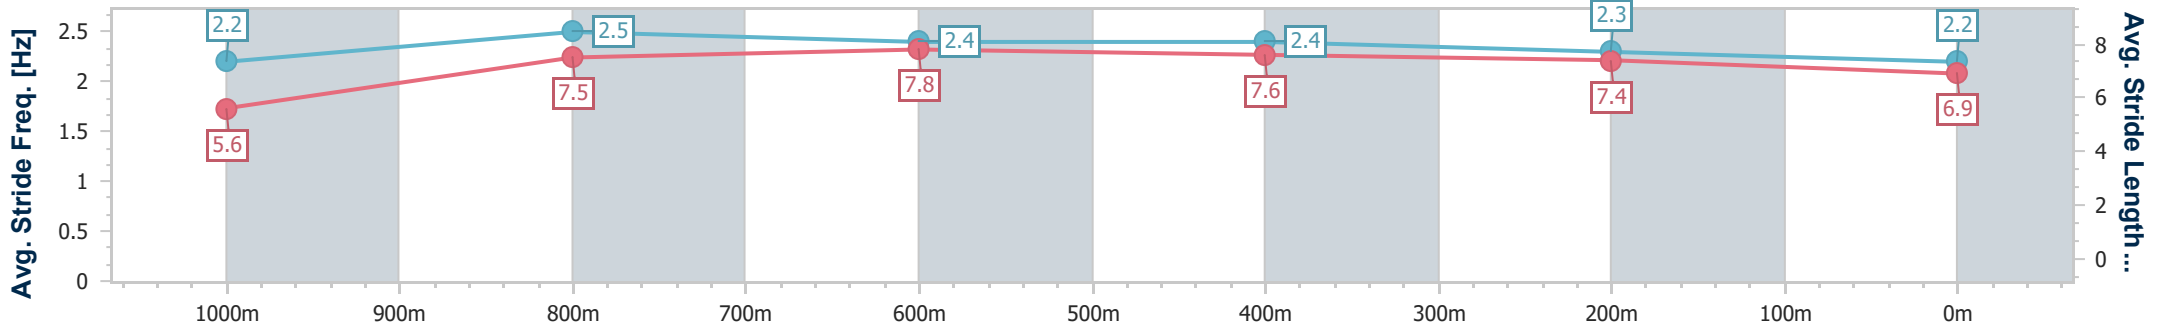

Horse/Jockey Name	Divine Diamonds
Final Rank	9
Fastest Section Time (Section)	0:09.00 (Overall)
Top Speed [km/h] (Section)	69.4 (800m)
Race State	Finished

Doomben QLD Professional
Race 1: STRADBROKE SEASON BOOK NOW QTIS Two-Year-Old Handicap - 1110m
13 April 2024 - 11:54
Track Rating: Good 4, Weather: Fine, Rail Position: +3.5m Entire

BRISBANE
RACING CLUB

Section	Overall	1000m	800m	600m	400m	200m
Section Times	1:06.00 [9] (0:09.00)	0:57.00 [7] (0:10.54)	0:46.46 [7] (0:10.83)	0:35.63 [7] (0:11.12)	0:24.51 [8] (0:11.60)	0:12.91 [9] (0:12.91)
Average Speed [km/h]	44.1	68.0	67.5	65.2	62.3	55.9
Top Speed [km/h]	44.3	69.3	69.4	68.0	65.5	62.8
Avg. Dist. to Rail [m]	9.7	2.6	1.6	1.0	2.8	3.7
Avg. Stride Freq. [Hz]	2.2	2.5	2.4	2.4	2.3	2.2
Avg. Stride Length [m]	5.6	7.5	7.8	7.6	7.4	6.9

- [ ] Ranking at each section and finish
- -.-.- No data available at this section
- NA No data available