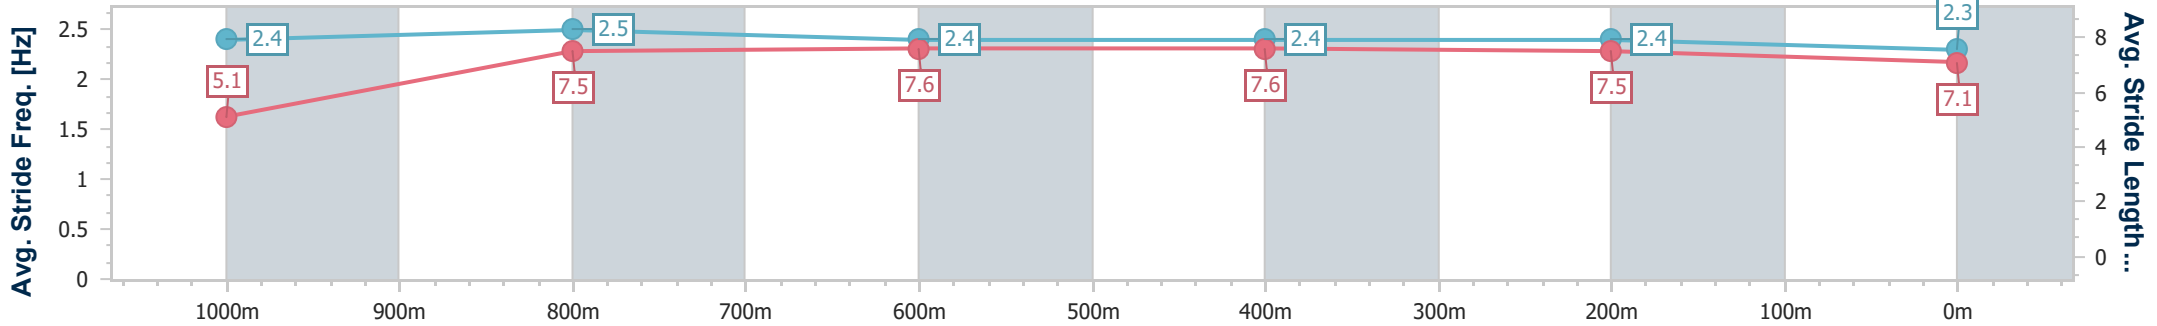

Horse/Jockey Name	Useapin
Final Rank	6
Fastest Section Time (Section)	0:08.81 (Overall)
Top Speed [km/h] (Section)	72.4 (1000m)
Race State	Finished

Doomben QLD Professional
Race 1: STRADBROKE SEASON BOOK NOW QTIS Two-Year-Old Handicap - 1110m
13 April 2024 - 11:54
Track Rating: Good 4, Weather: Fine, Rail Position: +3.5m Entire

BRISBANE
RACING CLUB

Section	Overall	1000m	800m	600m	400m	200m
Section Times	1:04.82 [6] (0:08.81)	0:56.01 [4] (0:10.32)	0:45.69 [4] (0:10.87)	0:34.82 [3] (0:10.97)	0:23.85 [4] (0:11.31)	0:12.54 [4] (0:12.54)
Average Speed [km/h]	45.0	69.9	66.6	65.5	63.9	57.3
Top Speed [km/h]	69.4	72.4	67.0	66.6	65.7	61.1
Avg. Dist. to Rail [m]	2.0	0.6	0.9	0.4	0.8	1.3
Avg. Stride Freq. [Hz]	2.4	2.5	2.4	2.4	2.4	2.3
Avg. Stride Length [m]	5.1	7.5	7.6	7.6	7.5	7.1

- [ ] Ranking at each section and finish
- -.-.- No data available at this section
- NA No data available