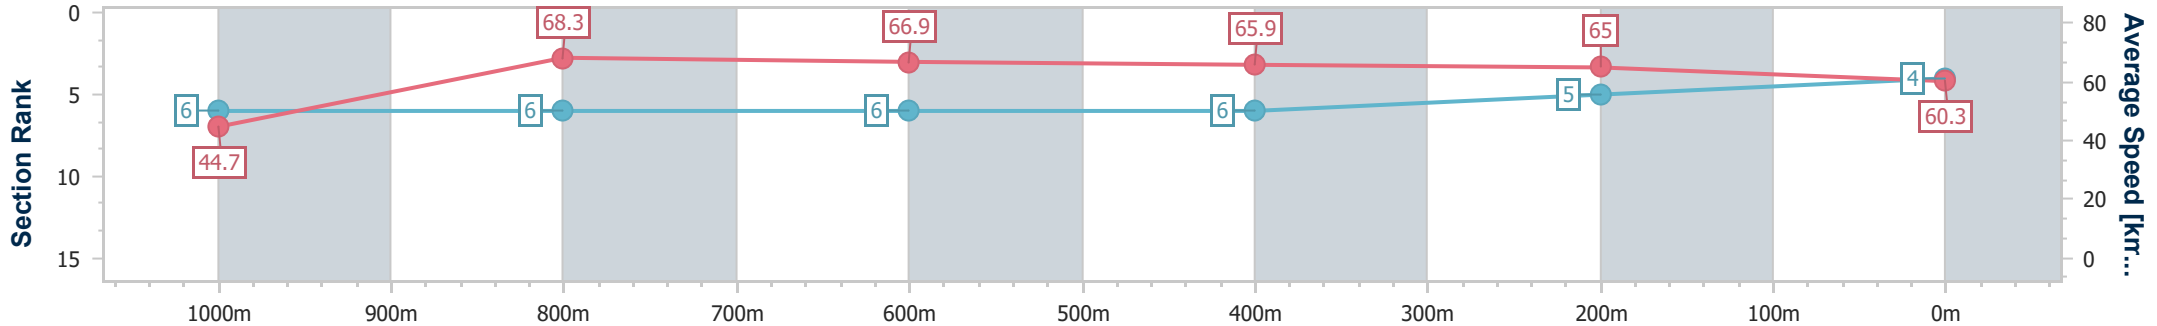

Horse/Jockey Name	Ally
Final Rank	4
Fastest Section Time (Section)	0:08.88 (Overall)
Top Speed [km/h] (Section)	70.7 (1000m)
Race State	Finished

Doomben QLD Professional
Race 1: STRADBROKE SEASON BOOK NOW QTIS Two-Year-Old Handicap - 1110m
13 April 2024 - 11:54
Track Rating: Good 4, Weather: Fine, Rail Position: +3.5m Entire

BRISBANE
RACING CLUB

Section	Overall	1000m	800m	600m	400m	200m
Section Times	1:04.30 [4] (0:08.88)	0:55.42 [6] (0:10.50)	0:44.92 [6] (0:10.85)	0:34.07 [6] (0:11.01)	0:23.06 [6] (0:11.10)	0:11.96 [5] (0:11.96)
Average Speed [km/h]	44.7	68.3	66.9	65.9	65.0	60.3
Top Speed [km/h]	64.7	70.7	67.5	67.3	65.5	63.1
Avg. Dist. to Rail [m]	6.3	0.8	1.5	1.4	1.9	3.4
Avg. Stride Freq. [Hz]	2.3	2.5	2.4	2.4	2.4	2.4
Avg. Stride Length [m]	5.5	7.7	7.7	7.6	7.5	7.1

- [ ] Ranking at each section and finish
- -.-.- No data available at this section
- NA No data available