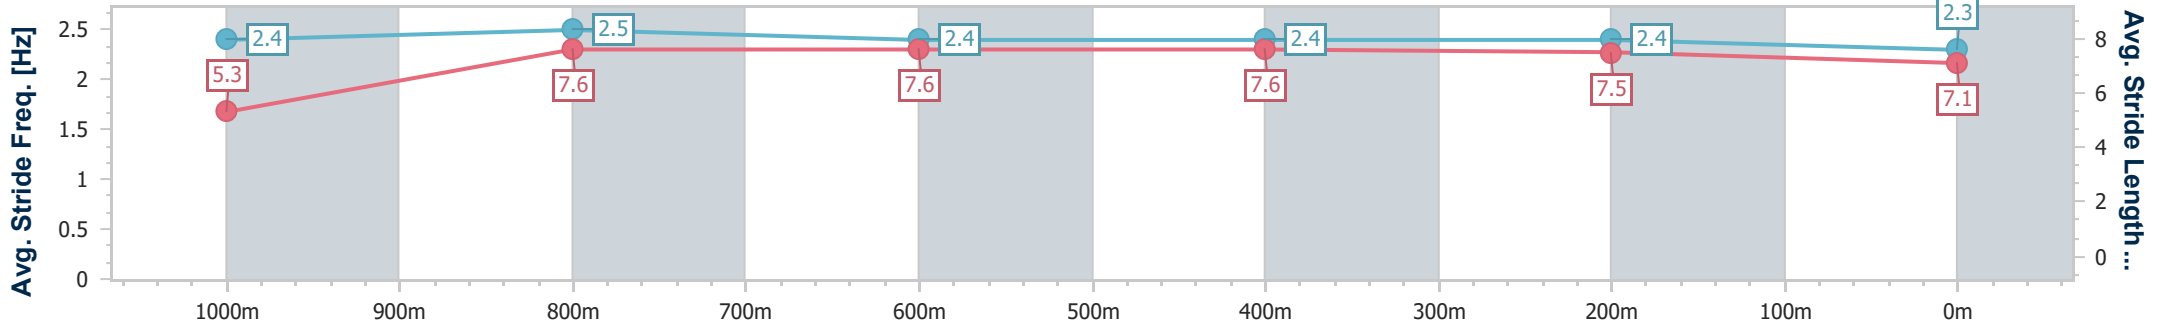

Horse/Jockey Name	Heart And Spirit
Final Rank	5
Fastest Section Time (Section)	0:08.41 (Overall)
Top Speed [km/h] (Section)	69.2 (1000m)
Race State	Finished

Doomben QLD Professional
Race 1: STRADBROKE SEASON BOOK NOW QTIS Two-Year-Old Handicap - 1110m
13 April 2024 - 11:54
Track Rating: Good 4, Weather: Fine, Rail Position: +3.5m Entire

BRISBANE
RACING CLUB

Section	Overall	1000m	800m	600m	400m	200m
Section Times	1:04.32 [5] (0:08.41)	0:55.91 [2] (0:10.64)	0:45.27 [3] (0:11.02)	0:34.25 [4] (0:10.84)	0:23.41 [3] (0:11.00)	0:12.41 [2] (0:12.41)
Average Speed [km/h]	46.9	67.7	65.7	66.6	65.6	57.9
Top Speed [km/h]	68.8	69.2	67.7	67.7	67.5	61.7
Avg. Dist. to Rail [m]	3.6	0.4	1.3	0.9	1.0	0.4
Avg. Stride Freq. [Hz]	2.4	2.5	2.4	2.4	2.4	2.3
Avg. Stride Length [m]	5.3	7.6	7.6	7.6	7.5	7.1

- [ ] Ranking at each section and finish
- -.-.- No data available at this section
- NA No data available