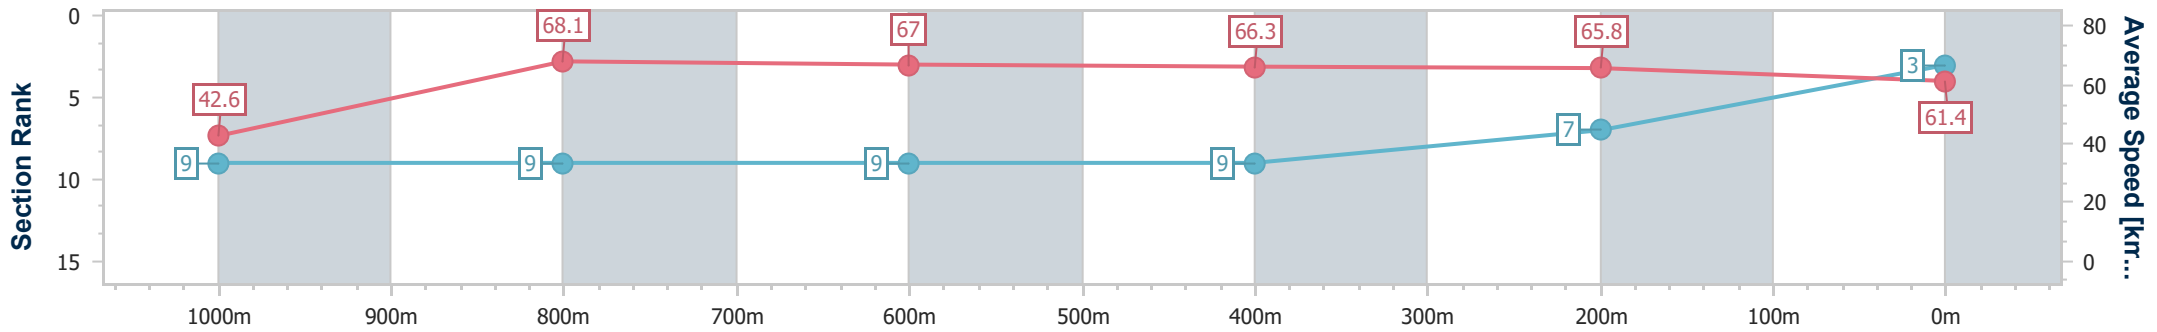

Horse/Jockey Name	Mythbusta
Final Rank	3
Fastest Section Time (Section)	0:09.33 (Overall)
Top Speed [km/h] (Section)	70.1 (1000m)
Race State	Finished

Doomben QLD Professional
Race 1: STRADBROKE SEASON BOOK NOW QTIS Two-Year-Old Handicap - 1110m
13 April 2024 - 11:54
Track Rating: Good 4, Weather: Fine, Rail Position: +3.5m Entire

BRISBANE
RACING CLUB

Section	Overall	1000m	800m	600m	400m	200m
Section Times	1:04.27 [3] (0:09.33)	0:54.94 [9] (0:10.56)	0:44.38 [9] (0:10.80)	0:33.58 [9] (0:10.86)	0:22.72 [9] (0:10.96)	0:11.76 [7] (0:11.76)
Average Speed [km/h]	42.6	68.1	67.0	66.3	65.8	61.4
Top Speed [km/h]	66.6	70.1	67.8	67.3	68.3	64.7
Avg. Dist. to Rail [m]	3.6	0.3	0.3	0.6	2.6	6.0
Avg. Stride Freq. [Hz]	2.1	2.3	2.3	2.4	2.4	2.3
Avg. Stride Length [m]	5.5	8.2	7.9	7.8	7.7	7.3

- [ ] Ranking at each section and finish
- -.-.- No data available at this section
- NA No data available