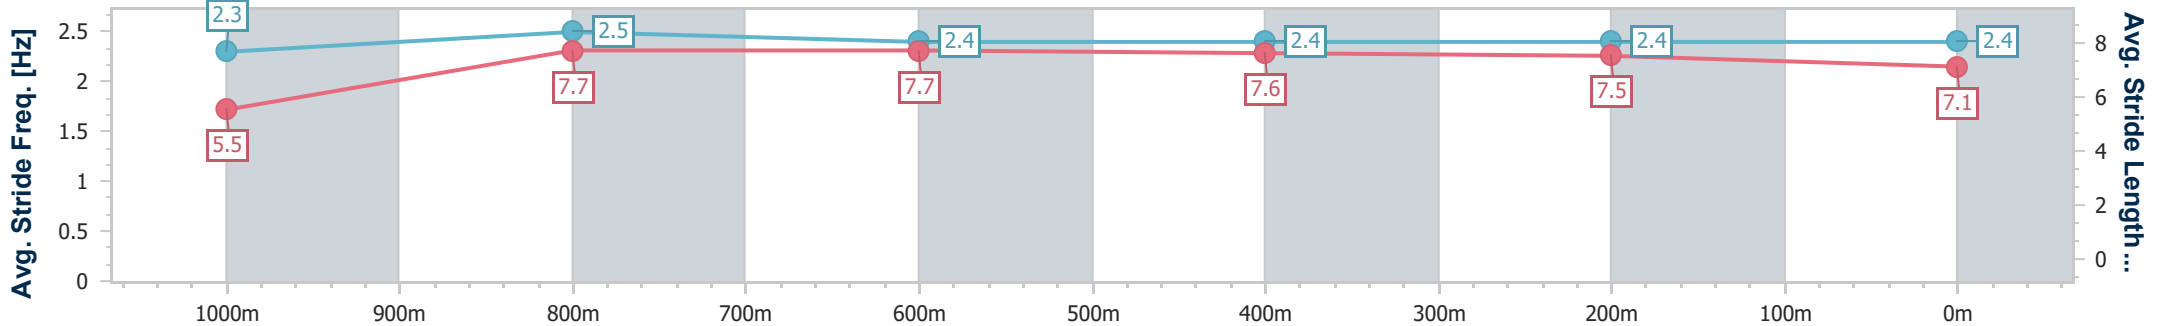

Horse/Jockey Name	Ally
Final Rank	4
Fastest Section Time (Section)	0:08.88 (Overall)
Top Speed [km/h] (Section)	70.7 (1000m)
Race State	Finished

Doomben QLD Professional
Race 1: STRADBROKE SEASON BOOK NOW QTIS Two-Year-Old Handicap - 1110m
13 April 2024 - 11:54
Track Rating: Good 4, Weather: Fine, Rail Position: +3.5m Entire

BRISBANE
RACING CLUB

Section	Overall	1000m	800m	600m	400m	200m
Section Times	1:04.30 [4] (0:08.88)	0:55.42 [6] (0:10.50)	0:44.92 [6] (0:10.85)	0:34.07 [6] (0:11.01)	0:23.06 [6] (0:11.10)	0:11.96 [5] (0:11.96)
Average Speed [km/h]	44.7	68.3	66.9	65.9	65.0	60.3
Top Speed [km/h]	64.7	70.7	67.5	67.3	65.5	63.1
Avg. Dist. to Rail [m]	6.3	0.8	1.5	1.4	1.9	3.4
Avg. Stride Freq. [Hz]	2.3	2.5	2.4	2.4	2.4	2.4
Avg. Stride Length [m]	5.5	7.7	7.7	7.6	7.5	7.1

- [ ] Ranking at each section and finish
- -.-.- No data available at this section
- NA No data available