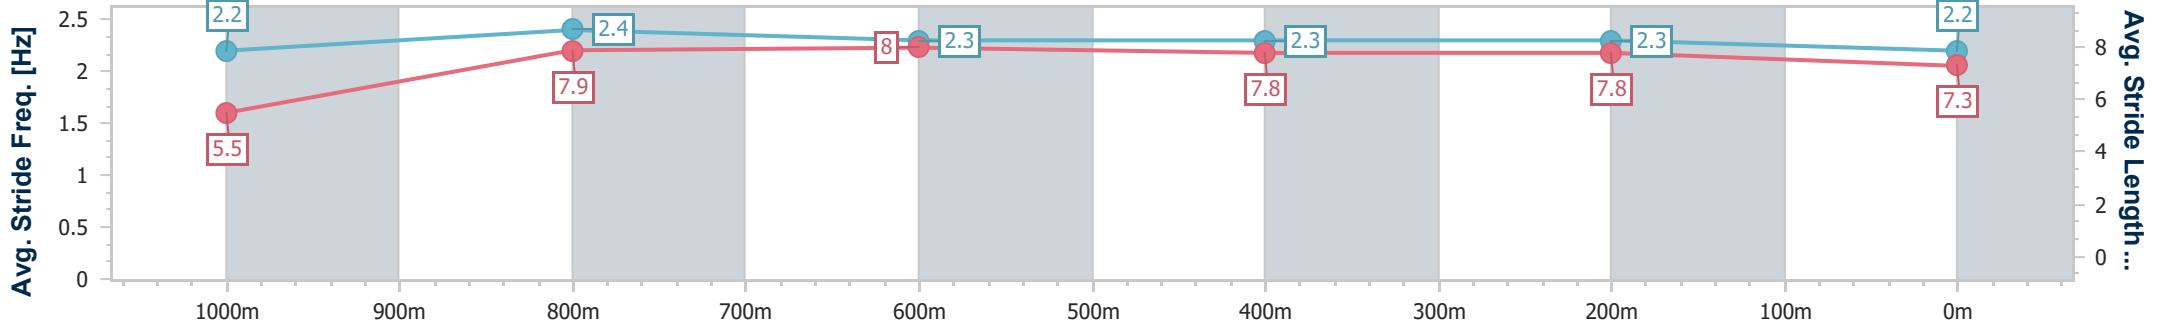

Horse/Jockey Name	Lucky Neko
Final Rank	7
Fastest Section Time (Section)	0:09.02 (Overall)
Top Speed [km/h] (Section)	70.5 (1000m)
Race State	Finished

Doomben QLD Professional
Race 1: STRADBROKE SEASON BOOK NOW QTIS Two-Year-Old Handicap - 1110m
13 April 2024 - 11:54
Track Rating: Good 4, Weather: Fine, Rail Position: +3.5m Entire

BRISBANE
RACING CLUB

Section	Overall	1000m	800m	600m	400m	200m
Section Times	1:05.02 [7] (0:09.02)	0:56.00 [8] (0:10.53)	0:45.47 [8] (0:10.89)	0:34.58 [8] (0:11.00)	0:23.58 [7] (0:11.13)	0:12.45 [8] (0:12.45)
Average Speed [km/h]	44.0	68.4	66.1	65.2	64.3	57.8
Top Speed [km/h]	65.3	70.5	67.2	66.7	65.5	62.7
Avg. Dist. to Rail [m]	7.7	0.6	0.2	0.6	1.1	1.5
Avg. Stride Freq. [Hz]	2.2	2.4	2.3	2.3	2.3	2.2
Avg. Stride Length [m]	5.5	7.9	8.0	7.8	7.8	7.3

- [ ] Ranking at each section and finish
- -.-.- No data available at this section
- NA No data available