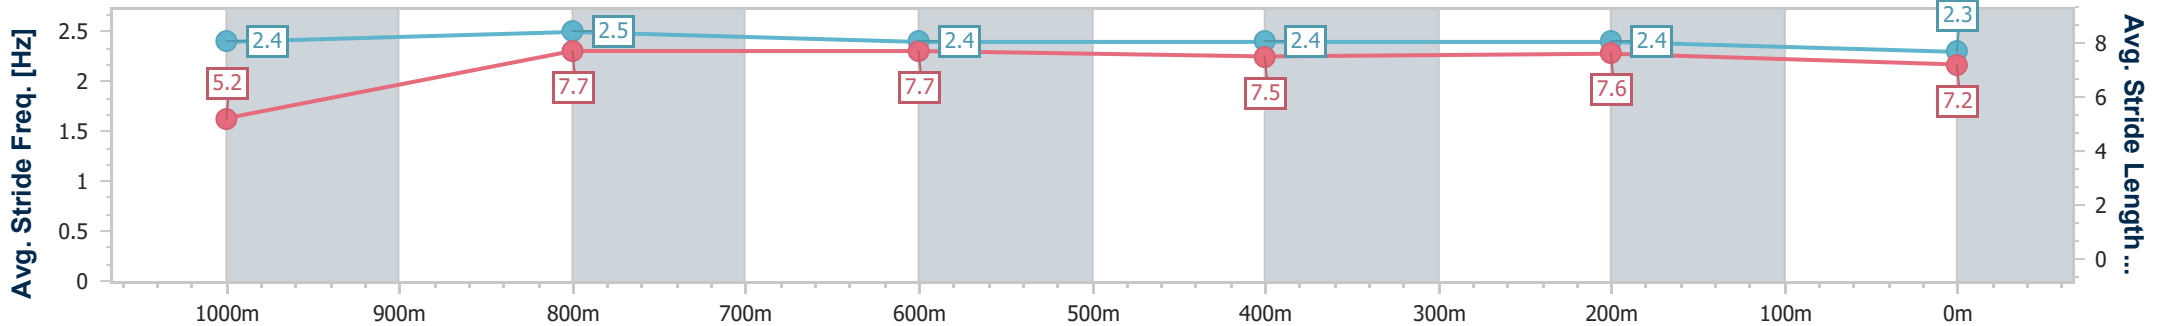

Horse/Jockey Name	Alpha Bravo
Final Rank	2
Fastest Section Time (Section)	0:08.86 (Overall)
Top Speed [km/h] (Section)	70.8 (1000m)
Race State	Finished

Doomben QLD Professional
Race 1: STRADBROKE SEASON BOOK NOW QTIS Two-Year-Old Handicap - 1110m
13 April 2024 - 11:54
Track Rating: Good 4, Weather: Fine, Rail Position: +3.5m Entire

BRISBANE
RACING CLUB

Section	Overall	1000m	800m	600m	400m	200m
Section Times	1:04.03 [2] (0:08.86)	0:55.17 [5] (0:10.51)	0:44.66 [5] (0:10.85)	0:33.81 [5] (0:10.89)	0:22.92 [5] (0:10.99)	0:11.93 [3] (0:11.93)
Average Speed [km/h]	44.7	68.6	66.2	65.8	65.3	60.3
Top Speed [km/h]	68.4	70.8	66.9	66.5	66.1	63.7
Avg. Dist. to Rail [m]	2.0	0.8	0.4	0.7	1.4	0.3
Avg. Stride Freq. [Hz]	2.4	2.5	2.4	2.4	2.4	2.3
Avg. Stride Length [m]	5.2	7.7	7.7	7.5	7.6	7.2

- [ ] Ranking at each section and finish
- -.-.- No data available at this section
- NA No data available