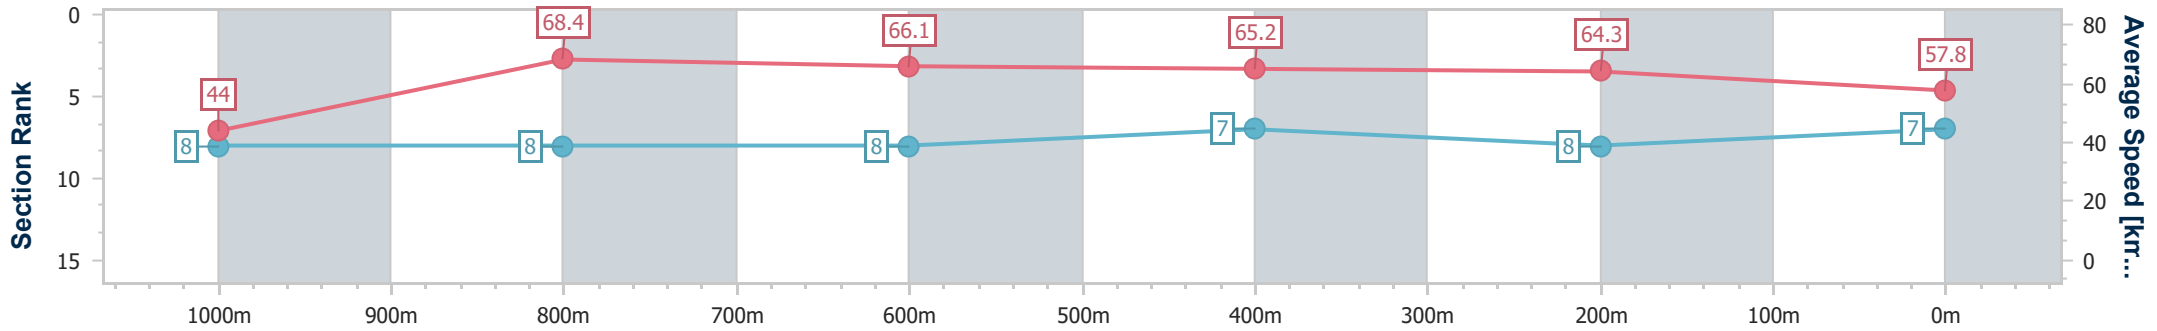

Horse/Jockey Name	Lucky Neko
Final Rank	7
Fastest Section Time (Section)	0:09.02 (Overall)
Top Speed [km/h] (Section)	70.5 (1000m)
Race State	Finished

Doomben QLD Professional
Race 1: STRADBROKE SEASON BOOK NOW QTIS Two-Year-Old Handicap - 1110m
13 April 2024 - 11:54
Track Rating: Good 4, Weather: Fine, Rail Position: +3.5m Entire

BRISBANE
RACING CLUB

Section	Overall	1000m	800m	600m	400m	200m
Section Times	1:05.02 [7] (0:09.02)	0:56.00 [8] (0:10.53)	0:45.47 [8] (0:10.89)	0:34.58 [8] (0:11.00)	0:23.58 [7] (0:11.13)	0:12.45 [8] (0:12.45)
Average Speed [km/h]	44.0	68.4	66.1	65.2	64.3	57.8
Top Speed [km/h]	65.3	70.5	67.2	66.7	65.5	62.7
Avg. Dist. to Rail [m]	7.7	0.6	0.2	0.6	1.1	1.5
Avg. Stride Freq. [Hz]	2.2	2.4	2.3	2.3	2.3	2.2
Avg. Stride Length [m]	5.5	7.9	8.0	7.8	7.8	7.3

- [ ] Ranking at each section and finish
- -.-.- No data available at this section
- NA No data available