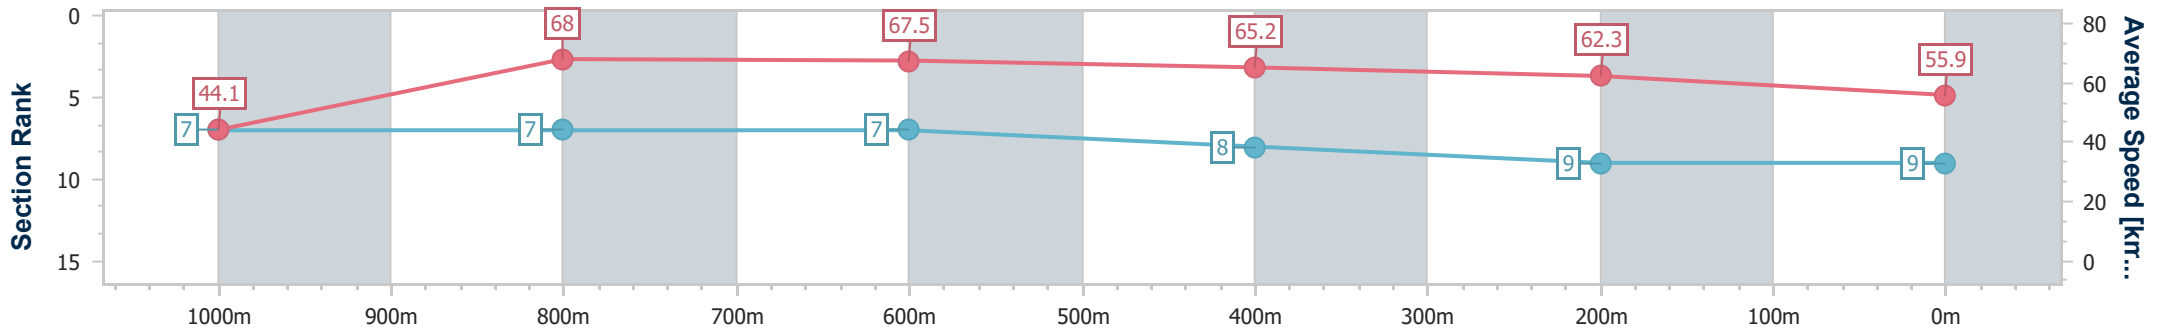

Horse/Jockey Name	Divine Diamonds
Final Rank	9
Fastest Section Time (Section)	0:09.00 (Overall)
Top Speed [km/h] (Section)	69.4 (800m)
Race State	Finished

Doomben QLD Professional
Race 1: STRADBROKE SEASON BOOK NOW QTIS Two-Year-Old Handicap - 1110m
13 April 2024 - 11:54
Track Rating: Good 4, Weather: Fine, Rail Position: +3.5m Entire

BRISBANE
RACING CLUB

Section	Overall	1000m	800m	600m	400m	200m
Section Times	1:06.00 [9] (0:09.00)	0:57.00 [7] (0:10.54)	0:46.46 [7] (0:10.83)	0:35.63 [7] (0:11.12)	0:24.51 [8] (0:11.60)	0:12.91 [9] (0:12.91)
Average Speed [km/h]	44.1	68.0	67.5	65.2	62.3	55.9
Top Speed [km/h]	44.3	69.3	69.4	68.0	65.5	62.8
Avg. Dist. to Rail [m]	9.7	2.6	1.6	1.0	2.8	3.7
Avg. Stride Freq. [Hz]	2.2	2.5	2.4	2.4	2.3	2.2
Avg. Stride Length [m]	5.6	7.5	7.8	7.6	7.4	6.9

- [ ] Ranking at each section and finish
- -.-.- No data available at this section
- NA No data available