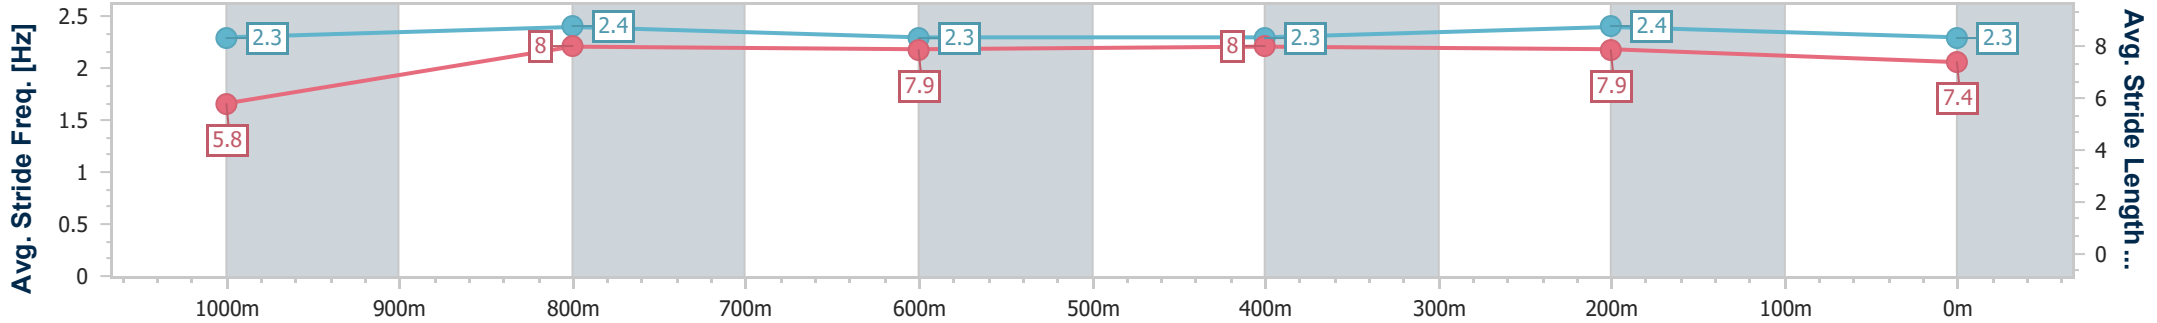

Section	Overall	1000m	800m	600m	400m	200m
Section Times	1:02.91 [1] (0:08.37)	0:54.54 [1] (0:10.49)	0:44.05 [1] (0:10.74)	0:33.31 [1] (0:10.69)	0:22.62 [1] (0:10.70)	0:11.92 [1] (0:11.92)
Average Speed [km/h]	47.5	68.6	66.9	67.0	67.1	60.4
Top Speed [km/h]	71.3	71.3	68.4	67.9	68.1	65.6
Avg. Dist. to Rail [m]	4.5	1.0	0.4	0.9	1.8	0.4
Avg. Stride Freq. [Hz]	2.3	2.4	2.3	2.3	2.4	2.3
Avg. Stride Length [m]	5.8	8.0	7.9	8.0	7.9	7.4