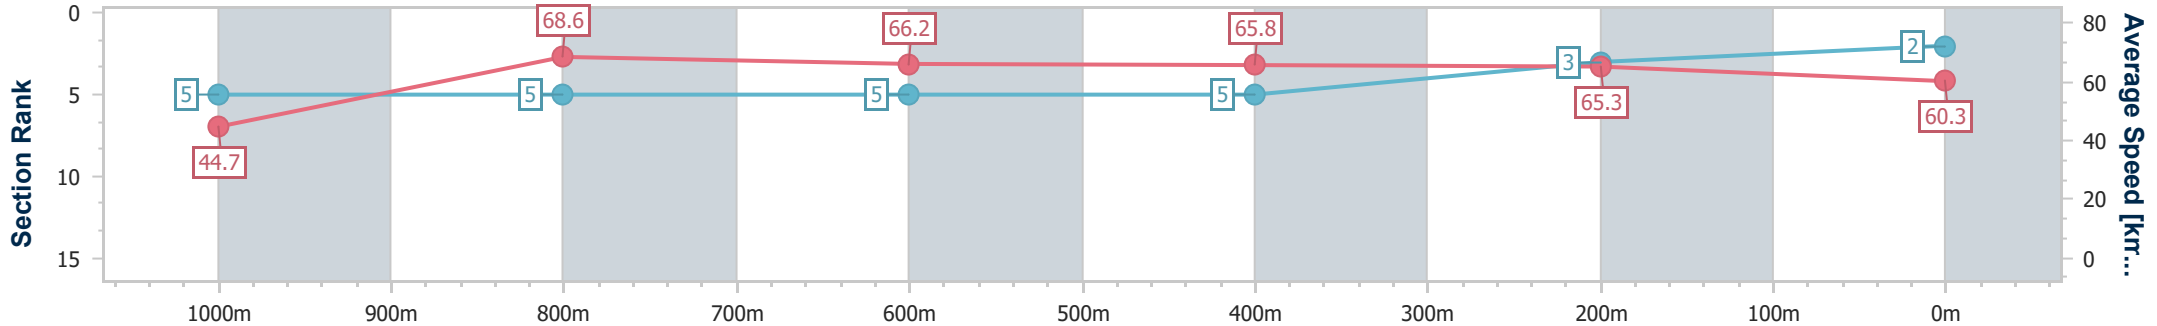

Horse/Jockey Name	Alpha Bravo
Final Rank	2
Fastest Section Time (Section)	0:08.86 (Overall)
Top Speed [km/h] (Section)	70.8 (1000m)
Race State	Finished

Doomben QLD Professional
Race 1: STRADBROKE SEASON BOOK NOW QTIS Two-Year-Old Handicap - 1110m
13 April 2024 - 11:54
Track Rating: Good 4, Weather: Fine, Rail Position: +3.5m Entire

BRISBANE
RACING CLUB

Section	Overall	1000m	800m	600m	400m	200m
Section Times	1:04.03 [2] (0:08.86)	0:55.17 [5] (0:10.51)	0:44.66 [5] (0:10.85)	0:33.81 [5] (0:10.89)	0:22.92 [5] (0:10.99)	0:11.93 [3] (0:11.93)
Average Speed [km/h]	44.7	68.6	66.2	65.8	65.3	60.3
Top Speed [km/h]	68.4	70.8	66.9	66.5	66.1	63.7
Avg. Dist. to Rail [m]	2.0	0.8	0.4	0.7	1.4	0.3
Avg. Stride Freq. [Hz]	2.4	2.5	2.4	2.4	2.4	2.3
Avg. Stride Length [m]	5.2	7.7	7.7	7.5	7.6	7.2

- [ ] Ranking at each section and finish
- -.-.- No data available at this section
- NA No data available