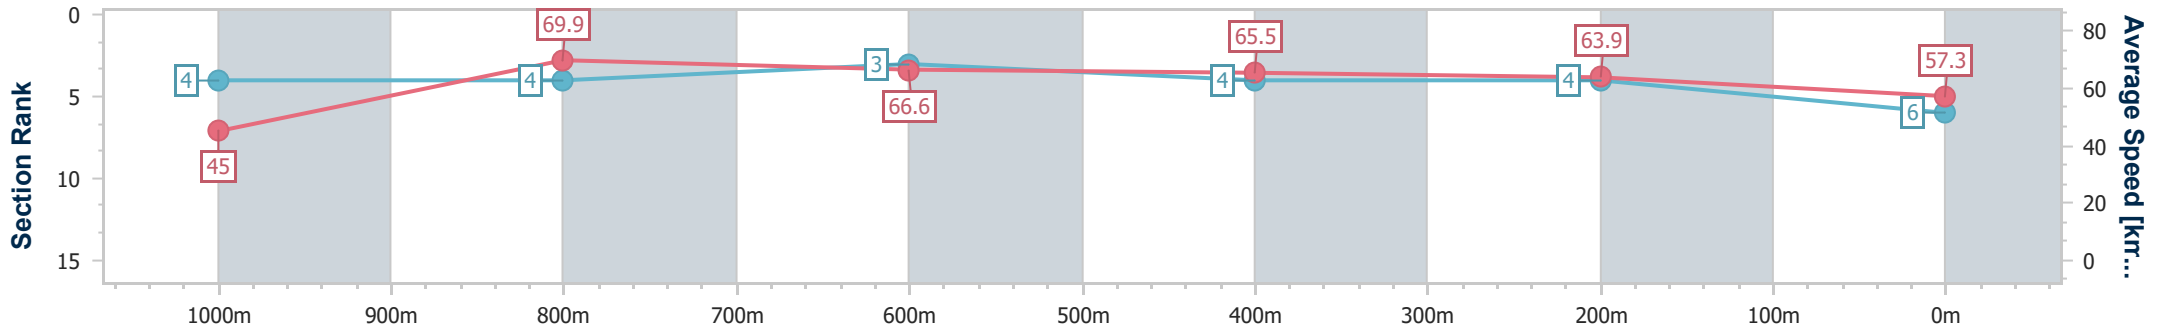

Horse/Jockey Name	Useapin
Final Rank	6
Fastest Section Time (Section)	0:08.81 (Overall)
Top Speed [km/h] (Section)	72.4 (1000m)
Race State	Finished

Doomben QLD Professional
Race 1: STRADBROKE SEASON BOOK NOW QTIS Two-Year-Old Handicap - 1110m
13 April 2024 - 11:54
Track Rating: Good 4, Weather: Fine, Rail Position: +3.5m Entire

BRISBANE
RACING CLUB

Section	Overall	1000m	800m	600m	400m	200m
Section Times	1:04.82 [6] (0:08.81)	0:56.01 [4] (0:10.32)	0:45.69 [4] (0:10.87)	0:34.82 [3] (0:10.97)	0:23.85 [4] (0:11.31)	0:12.54 [4] (0:12.54)
Average Speed [km/h]	45.0	69.9	66.6	65.5	63.9	57.3
Top Speed [km/h]	69.4	72.4	67.0	66.6	65.7	61.1
Avg. Dist. to Rail [m]	2.0	0.6	0.9	0.4	0.8	1.3
Avg. Stride Freq. [Hz]	2.4	2.5	2.4	2.4	2.4	2.3
Avg. Stride Length [m]	5.1	7.5	7.6	7.6	7.5	7.1

- [ ] Ranking at each section and finish
- -.-.- No data available at this section
- NA No data available