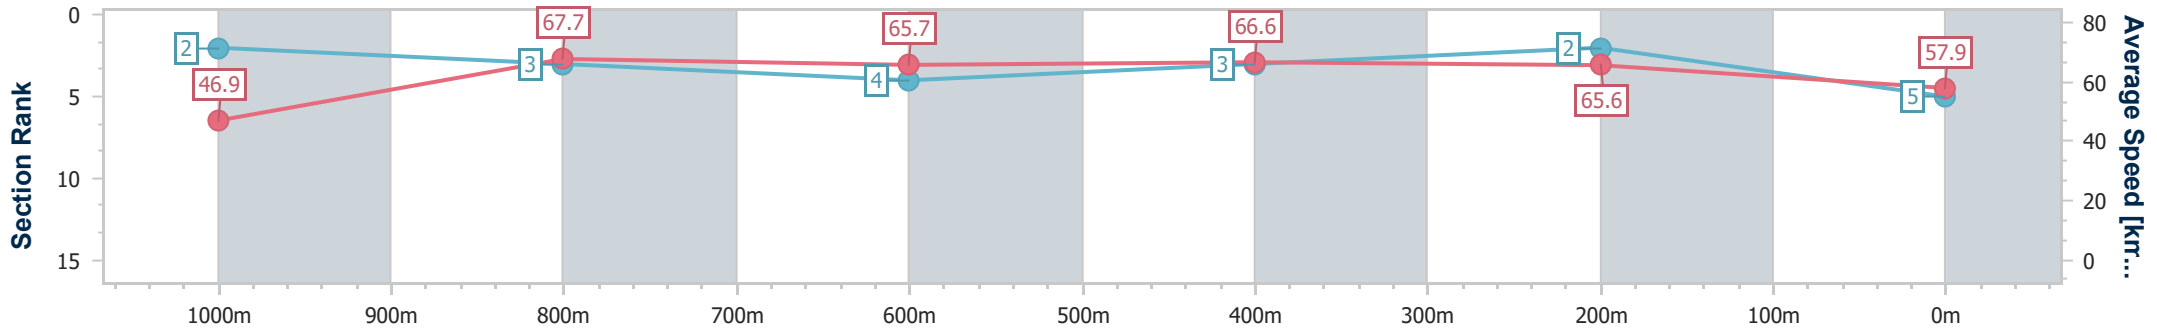

Horse/Jockey Name	Heart And Spirit
Final Rank	5
Fastest Section Time (Section)	0:08.41 (Overall)
Top Speed [km/h] (Section)	69.2 (1000m)
Race State	Finished

Doomben QLD Professional
Race 1: STRADBROKE SEASON BOOK NOW QTIS Two-Year-Old Handicap - 1110m
13 April 2024 - 11:54
Track Rating: Good 4, Weather: Fine, Rail Position: +3.5m Entire

BRISBANE
RACING CLUB

Section	Overall	1000m	800m	600m	400m	200m
Section Times	1:04.32 [5] (0:08.41)	0:55.91 [2] (0:10.64)	0:45.27 [3] (0:11.02)	0:34.25 [4] (0:10.84)	0:23.41 [3] (0:11.00)	0:12.41 [2] (0:12.41)
Average Speed [km/h]	46.9	67.7	65.7	66.6	65.6	57.9
Top Speed [km/h]	68.8	69.2	67.7	67.7	67.5	61.7
Avg. Dist. to Rail [m]	3.6	0.4	1.3	0.9	1.0	0.4
Avg. Stride Freq. [Hz]	2.4	2.5	2.4	2.4	2.4	2.3
Avg. Stride Length [m]	5.3	7.6	7.6	7.6	7.5	7.1

- [ ] Ranking at each section and finish
- -.-.- No data available at this section
- NA No data available