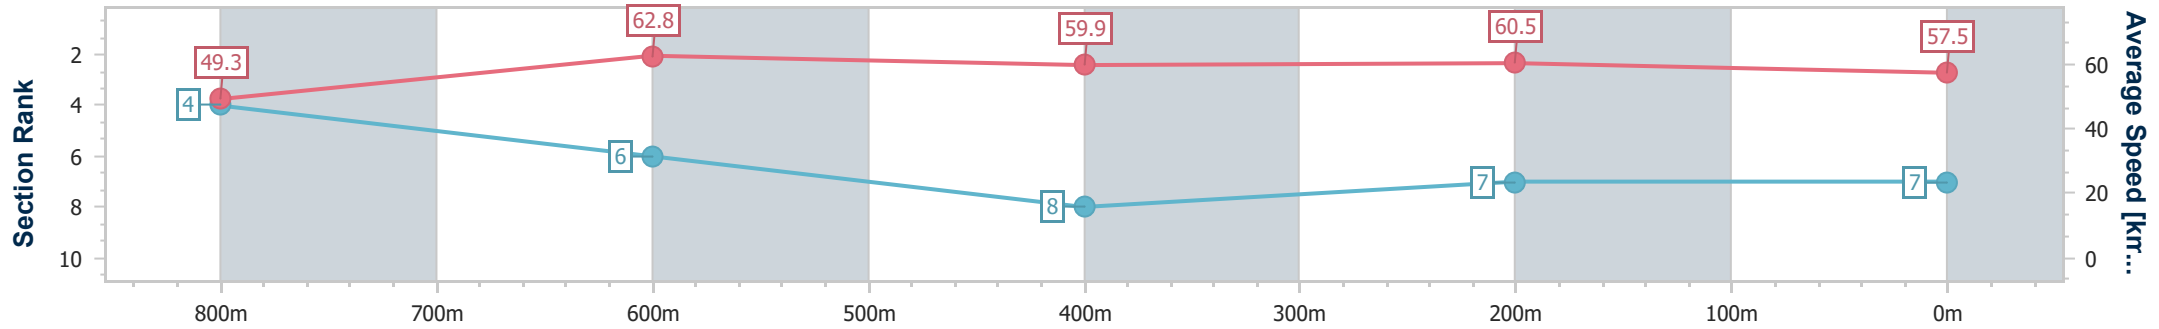

- [ ] Ranking at each section and finish
- .-.- No data available at this section
- NA No data available

|                                |                |
|--------------------------------|----------------|
| Horse/Jockey Name              | Bourne Ready   |
| Final Rank                     | 7              |
| Fastest Section Time (Section) | 0:11.68 (800m) |
| Top Speed [km/h] (Section)     | 64.5 (Overall) |
| Race State                     | Finished       |

- [ ] Ranking at each section and finish
- .-.- No data available at this section
- NA No data available

|                                |                |
|--------------------------------|----------------|
| Horse/Jockey Name              | Grey Power     |
| Final Rank                     | 8              |
| Fastest Section Time (Section) | 0:11.48 (800m) |
| Top Speed [km/h] (Section)     | 67.3 (Overall) |
| Race State                     | Finished       |