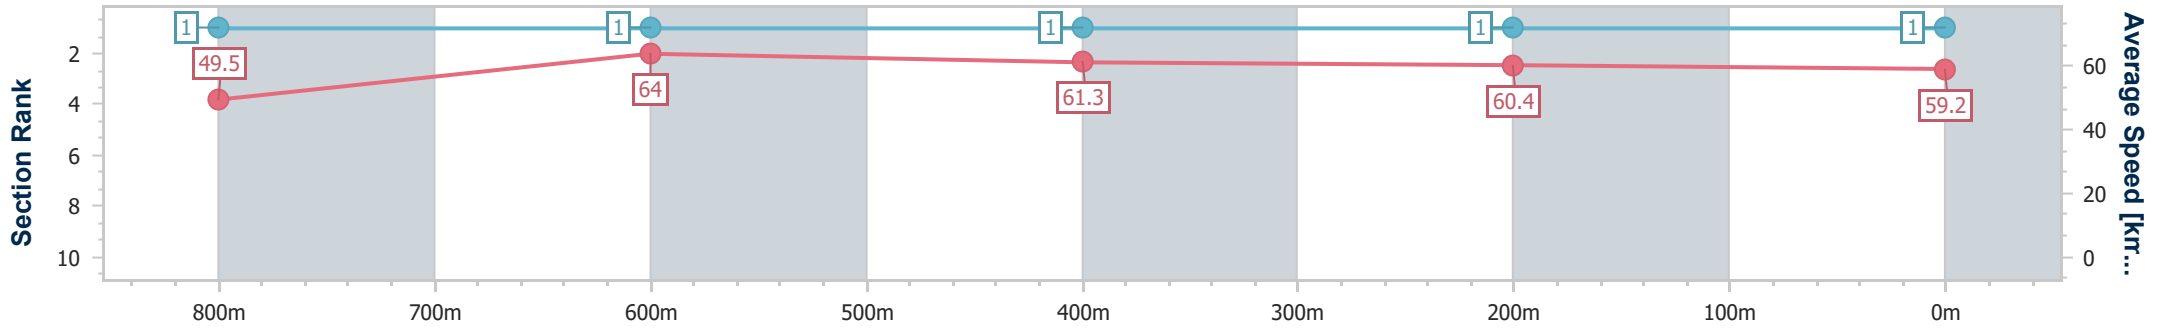

Horse/Jockey Name	Paleface Ringo
Final Rank	1
Fastest Section Time (Section)	0:11.36 (800m)
Top Speed [km/h] (Section)	65.4 (800m)
Race State	Finished

Toowoomba QLD Professional
Race 2: CARPET ONE TOOWOOMBA QTIS Two-Year-Old
Maiden Plate - 1000m
13 April 2024 - 18:00

Track Rating: Good 4 , Weather: Fine, Rail Position: +5m Entire

Section	Overall	800m	600m	400m	200m
Section Times	1:01.98 [1] (0:14.65)	0:47.33 [1] (0:11.36)	0:35.97 [1] (0:11.91)	0:24.06 [1] (0:11.89)	0:12.17 [1] (0:12.17)
Average Speed [km/h]	49.5	64.0	61.3	60.4	59.2
Top Speed [km/h]	64.7	65.4	62.9	61.3	61.4
Avg. Dist. to Rail [m]	4.7	3.3	2.0	0.5	1.7
Avg. Stride Freq. [Hz]	2.5	2.6	2.5	2.5	2.4
Avg. Stride Length [m]	5.6	6.9	6.9	6.8	6.7

- [ ] Ranking at each section and finish
- -.-.- No data available at this section
- NA No data available