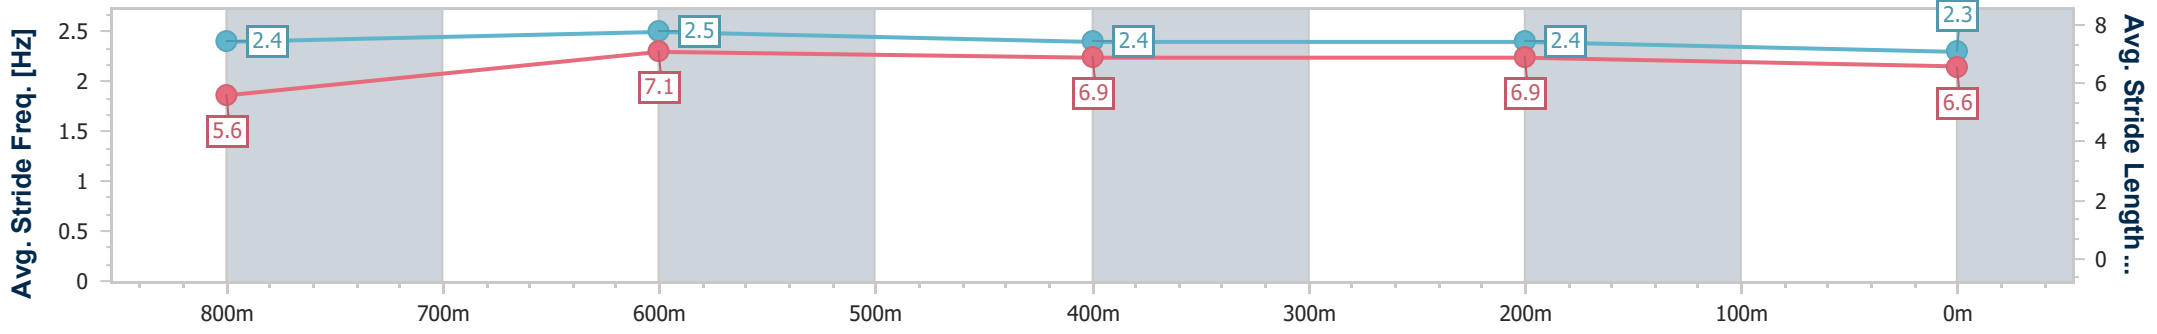

- [ ] Ranking at each section and finish
- .-.- No data available at this section
- NA No data available

|                                |                |
|--------------------------------|----------------|
| Horse/Jockey Name              | Barbra         |
| Final Rank                     | 9              |
| Fastest Section Time (Section) | 0:11.16 (800m) |
| Top Speed [km/h] (Section)     | 66.1 (Overall) |
| Race State                     | Finished       |

Toowoomba QLD Professional  
 Race 2: CARPET ONE TOOWOOMBA QTIS Two-Year-Old  
 Maiden Plate - 1000m  
 13 April 2024 - 18:00

Track Rating: Good 4 , Weather: Fine, Rail Position: +5m Entire

| Section                | Overall                  | 800m                     | 600m                     | 400m                     | 200m                     |
|------------------------|--------------------------|--------------------------|--------------------------|--------------------------|--------------------------|
| Section Times          | 1:04.14 [9]<br>(0:15.16) | 0:48.98 [6]<br>(0:11.16) | 0:37.82 [4]<br>(0:12.10) | 0:25.72 [4]<br>(0:12.36) | 0:13.36 [6]<br>(0:13.36) |
| Average Speed [km/h]   | 47.6                     | 64.4                     | 59.8                     | 58.7                     | 53.7                     |
| Top Speed [km/h]       | 66.1                     | 65.5                     | 61.7                     | 60.3                     | 56.4                     |
| Avg. Dist. to Rail [m] | 3.5                      | 0.8                      | 1.4                      | 1.7                      | 1.9                      |
| Avg. Stride Freq. [Hz] | 2.4                      | 2.5                      | 2.4                      | 2.4                      | 2.3                      |
| Avg. Stride Length [m] | 5.6                      | 7.1                      | 6.9                      | 6.9                      | 6.6                      |