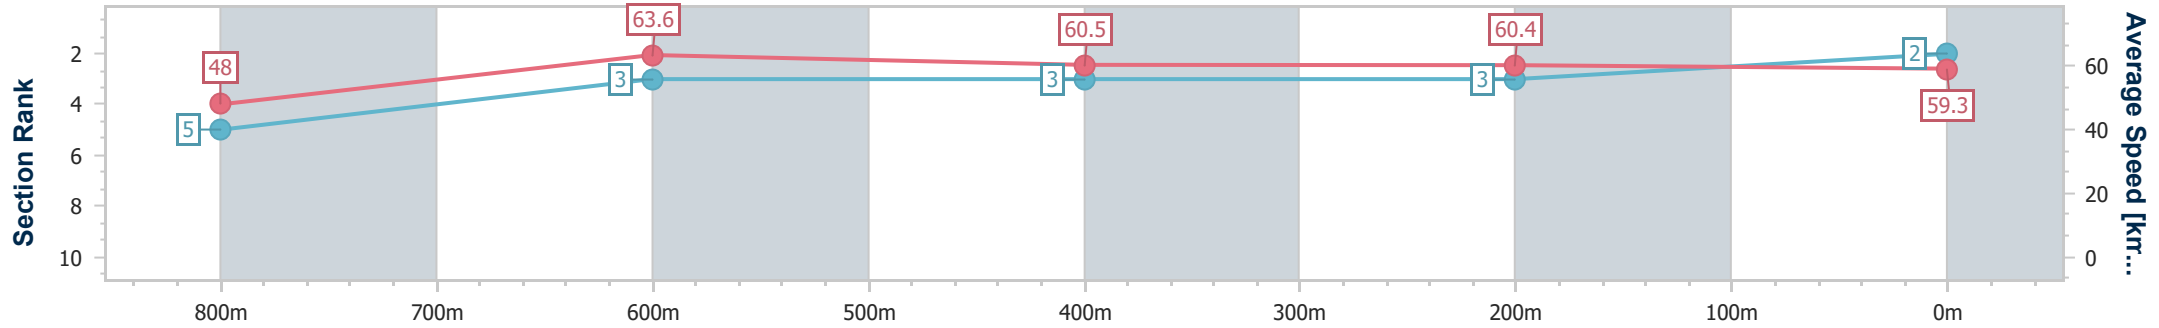

Horse/Jockey Name	Ain't Tellin
Final Rank	2
Fastest Section Time (Section)	0:11.29 (800m)
Top Speed [km/h] (Section)	64.9 (800m)
Race State	Finished

Toowoomba QLD Professional
Race 2: CARPET ONE TOOWOOMBA QTIS Two-Year-Old
Maiden Plate - 1000m
13 April 2024 - 18:00

Track Rating: Good 4 , Weather: Fine, Rail Position: +5m Entire

Section	Overall	800m	600m	400m	200m
Section Times	1:02.26 [2] (0:14.94)	0:47.32 [5] (0:11.29)	0:36.03 [3] (0:11.94)	0:24.09 [3] (0:11.95)	0:12.14 [3] (0:12.14)
Average Speed [km/h]	48.0	63.6	60.5	60.4	59.3
Top Speed [km/h]	64.8	64.9	61.7	61.1	61.2
Avg. Dist. to Rail [m]	3.4	0.7	0.4	1.3	2.0
Avg. Stride Freq. [Hz]	2.5	2.5	2.4	2.4	2.4
Avg. Stride Length [m]	5.5	7.1	7.0	6.9	6.8

- [ ] Ranking at each section and finish
- -.-.- No data available at this section
- NA No data available