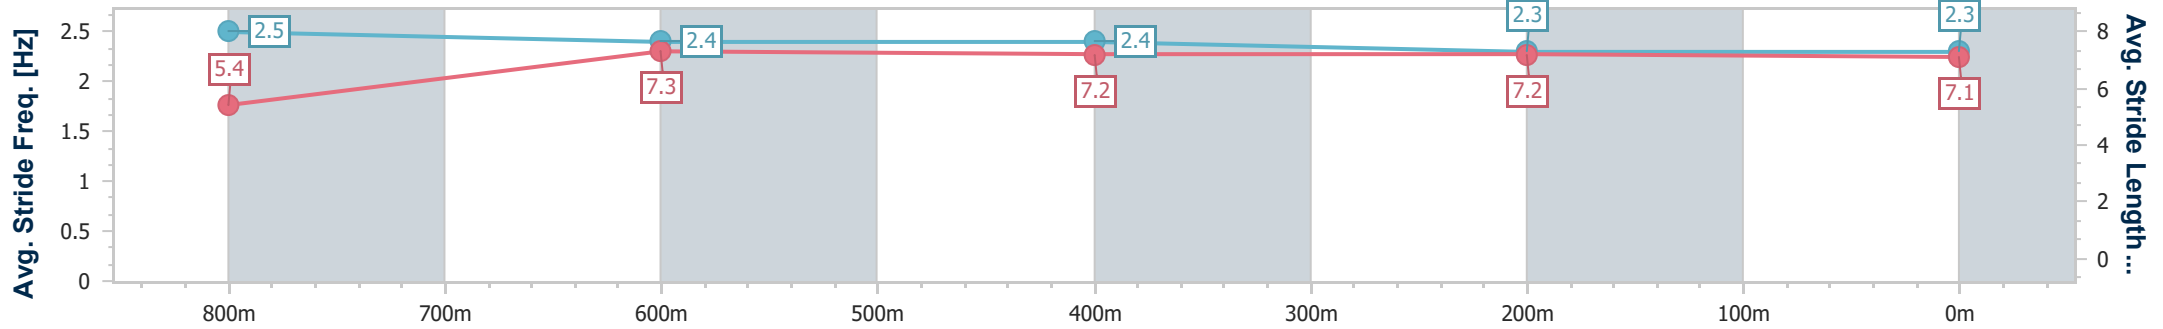

Horse/Jockey Name	Hokitika
Final Rank	4
Fastest Section Time (Section)	0:11.36 (800m)
Top Speed [km/h] (Section)	66.0 (800m)
Race State	Finished

Toowoomba QLD Professional
Race 2: CARPET ONE TOOWOOMBA QTIS Two-Year-Old
Maiden Plate - 1000m

13 April 2024 - 18:00

Track Rating: Good 4 , Weather: Fine, Rail Position: +5m Entire

Section	Overall	800m	600m	400m	200m
Section Times	1:02.79 [4] (0:15.26)	0:47.53 [7] (0:11.36)	0:36.17 [7] (0:11.95)	0:24.22 [6] (0:11.90)	0:12.32 [4] (0:12.32)
Average Speed [km/h]	47.3	63.9	60.7	60.5	58.4
Top Speed [km/h]	64.3	66.0	61.5	61.2	60.5
Avg. Dist. to Rail [m]	2.8	2.6	1.5	0.4	0.6
Avg. Stride Freq. [Hz]	2.5	2.4	2.4	2.3	2.3
Avg. Stride Length [m]	5.4	7.3	7.2	7.2	7.1

- [ ] Ranking at each section and finish
- -.-.- No data available at this section
- NA No data available