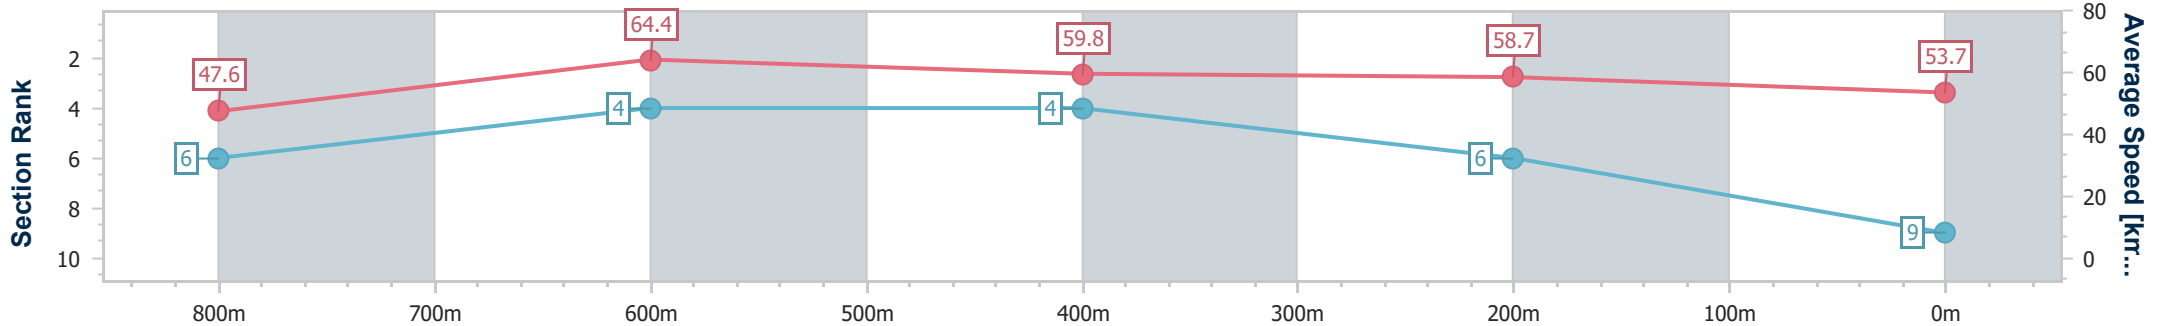

- [ ] Ranking at each section and finish
- .-.- No data available at this section
- NA No data available

|                                |                |
|--------------------------------|----------------|
| Horse/Jockey Name              | Barbra         |
| Final Rank                     | 9              |
| Fastest Section Time (Section) | 0:11.16 (800m) |
| Top Speed [km/h] (Section)     | 66.1 (Overall) |
| Race State                     | Finished       |

Toowoomba QLD Professional  
 Race 2: CARPET ONE TOOWOOMBA QTIS Two-Year-Old  
 Maiden Plate - 1000m  
 13 April 2024 - 18:00

Track Rating: Good 4 , Weather: Fine, Rail Position: +5m Entire

| Section                | Overall                  | 800m                     | 600m                     | 400m                     | 200m                     |
|------------------------|--------------------------|--------------------------|--------------------------|--------------------------|--------------------------|
| Section Times          | 1:04.14 [9]<br>(0:15.16) | 0:48.98 [6]<br>(0:11.16) | 0:37.82 [4]<br>(0:12.10) | 0:25.72 [4]<br>(0:12.36) | 0:13.36 [6]<br>(0:13.36) |
| Average Speed [km/h]   | 47.6                     | 64.4                     | 59.8                     | 58.7                     | 53.7                     |
| Top Speed [km/h]       | 66.1                     | 65.5                     | 61.7                     | 60.3                     | 56.4                     |
| Avg. Dist. to Rail [m] | 3.5                      | 0.8                      | 1.4                      | 1.7                      | 1.9                      |
| Avg. Stride Freq. [Hz] | 2.4                      | 2.5                      | 2.4                      | 2.4                      | 2.3                      |
| Avg. Stride Length [m] | 5.6                      | 7.1                      | 6.9                      | 6.9                      | 6.6                      |