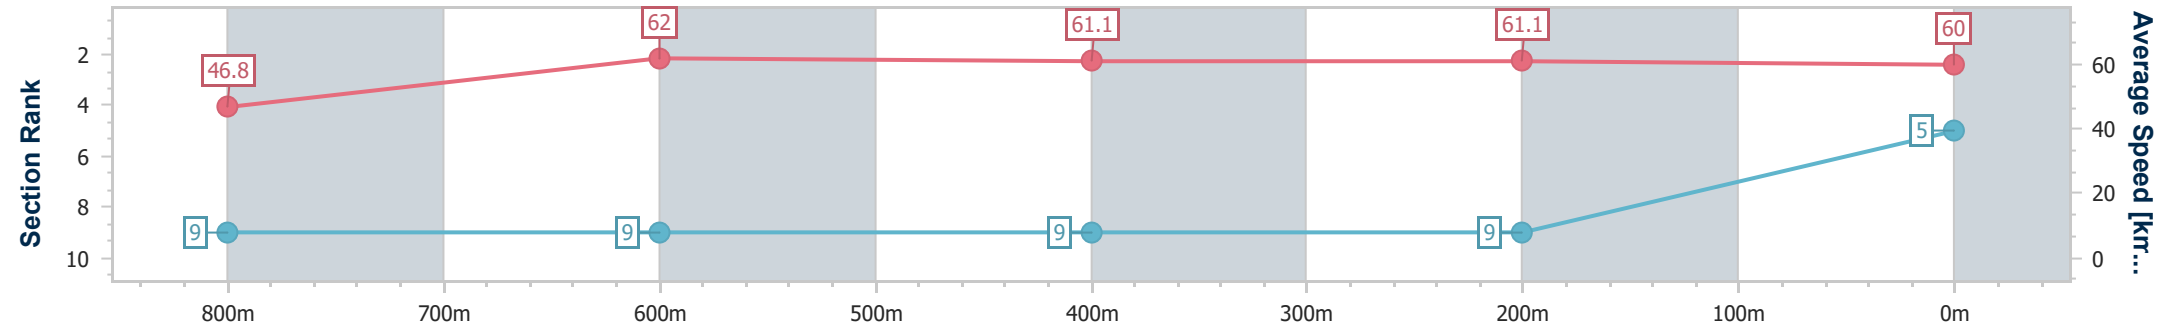

Horse/Jockey Name	Mission Possible
Final Rank	5
Fastest Section Time (Section)	0:11.71 (800m)
Top Speed [km/h] (Section)	64.3 (Overall)
Race State	Finished

Toowoomba QLD Professional
Race 2: CARPET ONE TOOWOOMBA QTIS Two-Year-Old
Maiden Plate - 1000m
13 April 2024 - 18:00

Track Rating: Good 4 , Weather: Fine, Rail Position: +5m Entire

Section	Overall	800m	600m	400m	200m
Section Times	1:02.84 [5] (0:15.48)	0:47.36 [9] (0:11.71)	0:35.65 [9] (0:11.81)	0:23.84 [9] (0:11.88)	0:11.96 [9] (0:11.96)
Average Speed [km/h]	46.8	62.0	61.1	61.1	60.0
Top Speed [km/h]	64.3	63.6	62.5	63.4	61.2
Avg. Dist. to Rail [m]	5.5	2.0	1.1	3.4	5.2
Avg. Stride Freq. [Hz]	2.3	2.4	2.3	2.4	2.4
Avg. Stride Length [m]	5.7	7.1	7.3	7.2	7.0

- [ ] Ranking at each section and finish
- -.-.- No data available at this section
- NA No data available