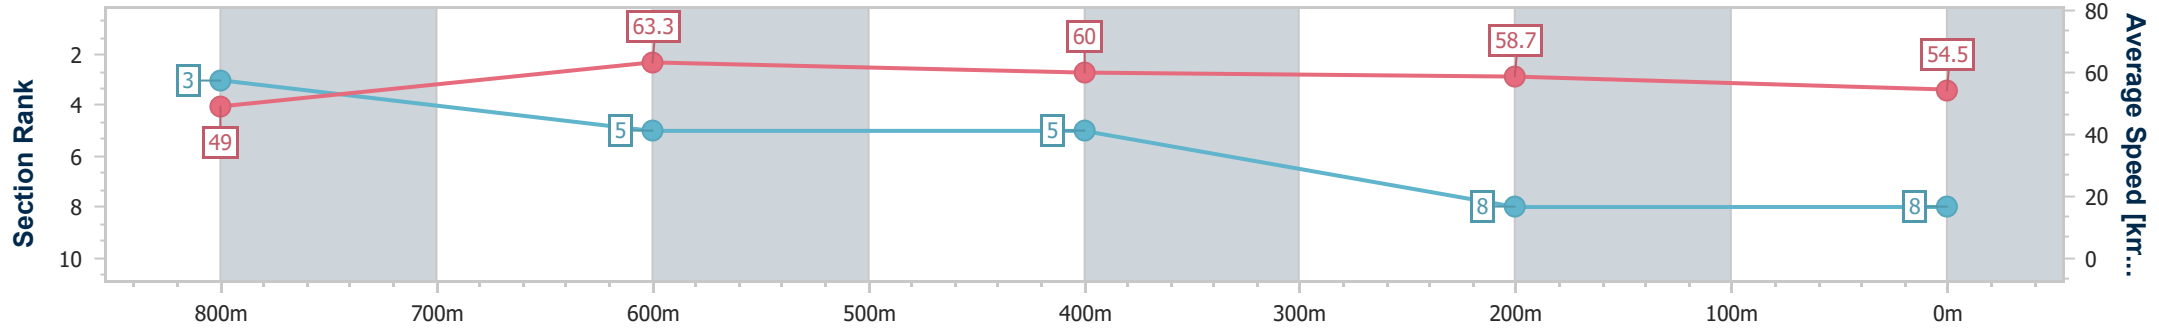

- [ ] Ranking at each section and finish
- .-.- No data available at this section
- NA No data available

|                                |                |
|--------------------------------|----------------|
| Horse/Jockey Name              | Grey Power     |
| Final Rank                     | 8              |
| Fastest Section Time (Section) | 0:11.48 (800m) |
| Top Speed [km/h] (Section)     | 67.3 (Overall) |
| Race State                     | Finished       |

Toowoomba QLD Professional  
 Race 2: CARPET ONE TOOWOOMBA QTIS Two-Year-Old  
 Maiden Plate - 1000m  
 13 April 2024 - 18:00

Track Rating: Good 4 , Weather: Fine, Rail Position: +5m Entire

| Section                | Overall                  | 800m                     | 600m                     | 400m                     | 200m                     |
|------------------------|--------------------------|--------------------------|--------------------------|--------------------------|--------------------------|
| Section Times          | 1:04.00 [8]<br>(0:14.85) | 0:49.15 [3]<br>(0:11.48) | 0:37.67 [5]<br>(0:12.13) | 0:25.54 [5]<br>(0:12.38) | 0:13.16 [8]<br>(0:13.16) |
| Average Speed [km/h]   | 49.0                     | 63.3                     | 60.0                     | 58.7                     | 54.5                     |
| Top Speed [km/h]       | 67.3                     | 65.5                     | 61.4                     | 60.0                     | 56.8                     |
| Avg. Dist. to Rail [m] | 7.5                      | 2.3                      | 2.5                      | 2.2                      | 1.0                      |
| Avg. Stride Freq. [Hz] | 2.5                      | 2.5                      | 2.4                      | 2.4                      | 2.3                      |
| Avg. Stride Length [m] | 5.5                      | 7.2                      | 7.0                      | 6.8                      | 6.6                      |