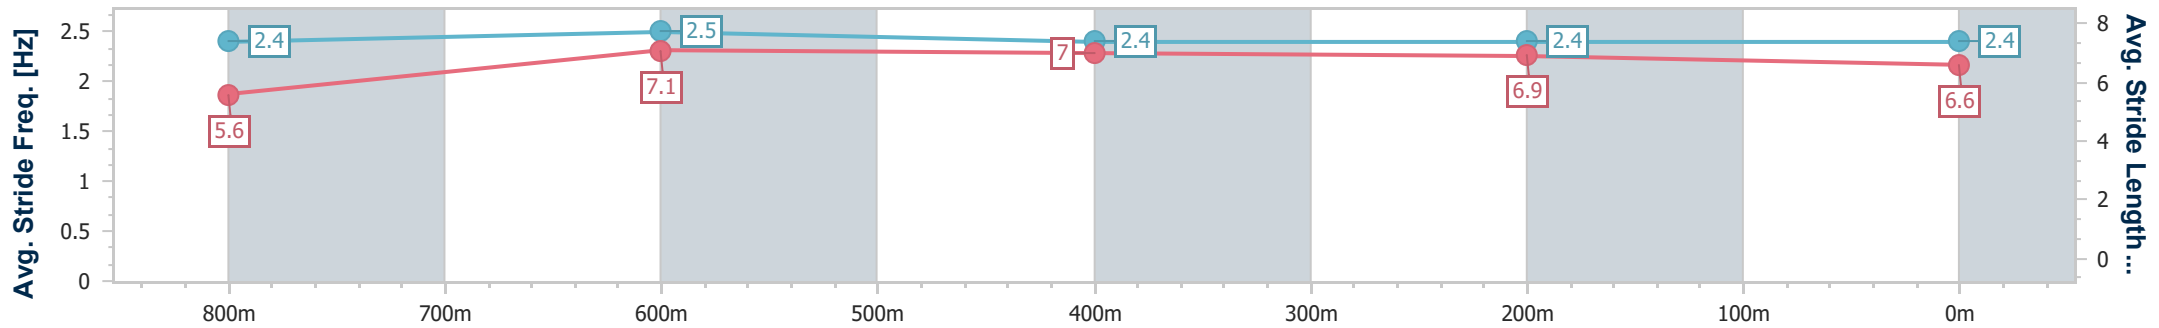

- [ ] Ranking at each section and finish
- .-.- No data available at this section
- NA No data available

|                                |                |
|--------------------------------|----------------|
| Horse/Jockey Name              | Bourne Ready   |
| Final Rank                     | 7              |
| Fastest Section Time (Section) | 0:11.68 (800m) |
| Top Speed [km/h] (Section)     | 64.5 (Overall) |
| Race State                     | Finished       |

- [ ] Ranking at each section and finish
- .-.- No data available at this section
- NA No data available

|                                |                |
|--------------------------------|----------------|
| Horse/Jockey Name              | Grey Power     |
| Final Rank                     | 8              |
| Fastest Section Time (Section) | 0:11.48 (800m) |
| Top Speed [km/h] (Section)     | 67.3 (Overall) |
| Race State                     | Finished       |