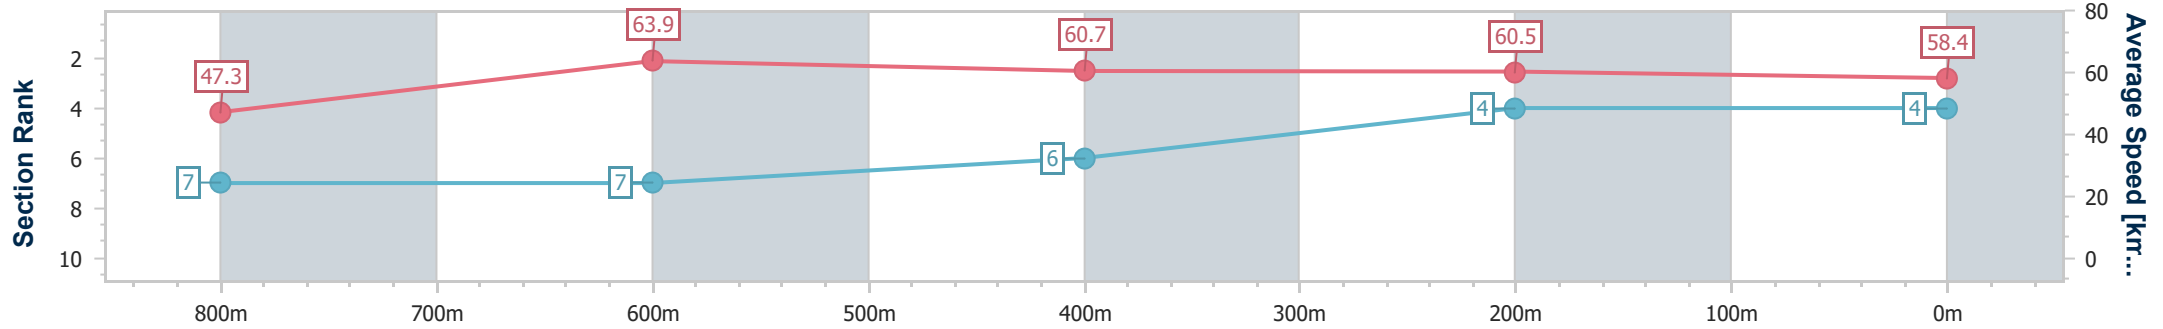

Horse/Jockey Name	Hokitika
Final Rank	4
Fastest Section Time (Section)	0:11.36 (800m)
Top Speed [km/h] (Section)	66.0 (800m)
Race State	Finished

Toowoomba QLD Professional
Race 2: CARPET ONE TOOWOOMBA QTIS Two-Year-Old
Maiden Plate - 1000m

13 April 2024 - 18:00

Track Rating: Good 4 , Weather: Fine, Rail Position: +5m Entire

Section	Overall	800m	600m	400m	200m
Section Times	1:02.79 [4] (0:15.26)	0:47.53 [7] (0:11.36)	0:36.17 [7] (0:11.95)	0:24.22 [6] (0:11.90)	0:12.32 [4] (0:12.32)
Average Speed [km/h]	47.3	63.9	60.7	60.5	58.4
Top Speed [km/h]	64.3	66.0	61.5	61.2	60.5
Avg. Dist. to Rail [m]	2.8	2.6	1.5	0.4	0.6
Avg. Stride Freq. [Hz]	2.5	2.4	2.4	2.3	2.3
Avg. Stride Length [m]	5.4	7.3	7.2	7.2	7.1

- [ ] Ranking at each section and finish
- -.-.- No data available at this section
- NA No data available