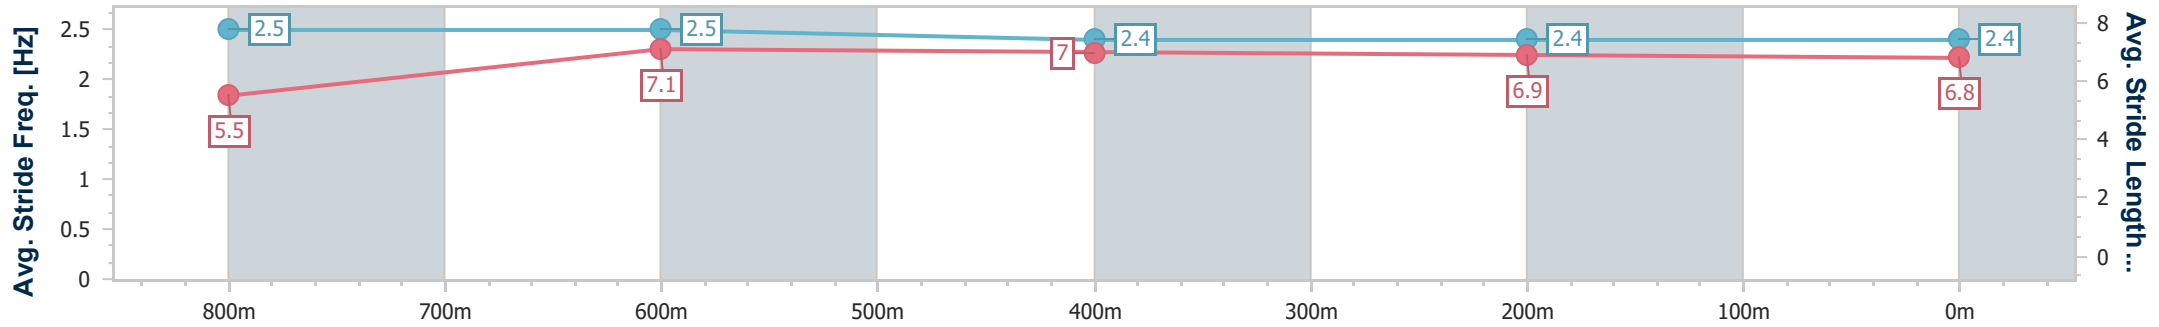

Horse/Jockey Name	Ain't Tellin
Final Rank	2
Fastest Section Time (Section)	0:11.29 (800m)
Top Speed [km/h] (Section)	64.9 (800m)
Race State	Finished

Toowoomba QLD Professional
Race 2: CARPET ONE TOOWOOMBA QTIS Two-Year-Old
Maiden Plate - 1000m
13 April 2024 - 18:00

Track Rating: Good 4 , Weather: Fine, Rail Position: +5m Entire

Section	Overall	800m	600m	400m	200m
Section Times	1:02.26 [2] (0:14.94)	0:47.32 [5] (0:11.29)	0:36.03 [3] (0:11.94)	0:24.09 [3] (0:11.95)	0:12.14 [3] (0:12.14)
Average Speed [km/h]	48.0	63.6	60.5	60.4	59.3
Top Speed [km/h]	64.8	64.9	61.7	61.1	61.2
Avg. Dist. to Rail [m]	3.4	0.7	0.4	1.3	2.0
Avg. Stride Freq. [Hz]	2.5	2.5	2.4	2.4	2.4
Avg. Stride Length [m]	5.5	7.1	7.0	6.9	6.8

- [ ] Ranking at each section and finish
- -.-.- No data available at this section
- NA No data available