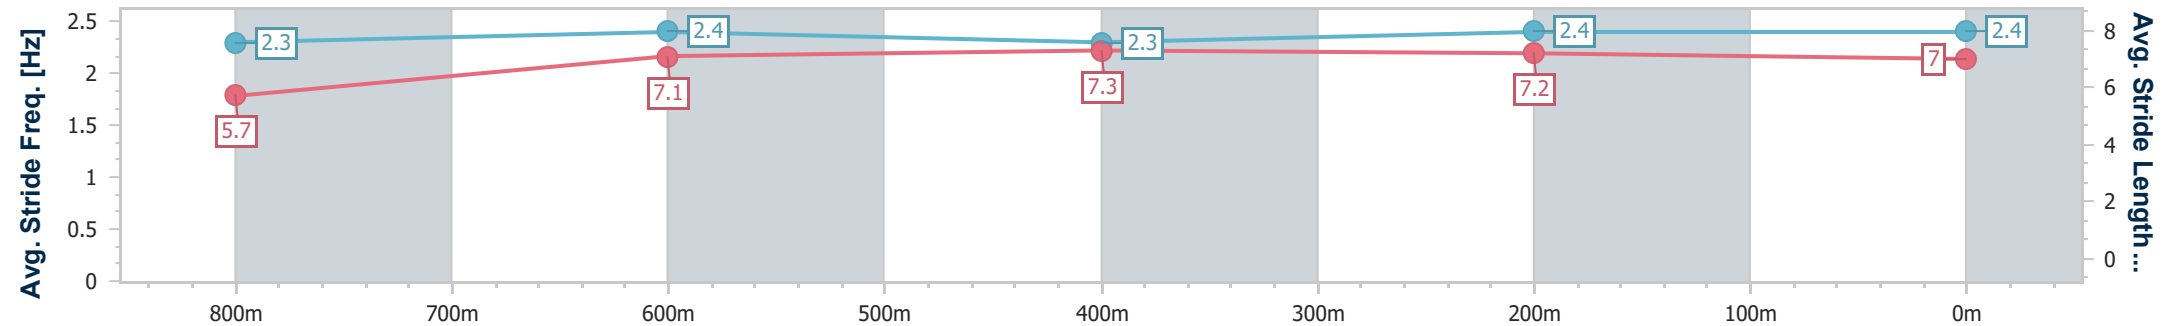

Horse/Jockey Name	Mission Possible
Final Rank	5
Fastest Section Time (Section)	0:11.71 (800m)
Top Speed [km/h] (Section)	64.3 (Overall)
Race State	Finished

Toowoomba QLD Professional
Race 2: CARPET ONE TOOWOOMBA QTIS Two-Year-Old
Maiden Plate - 1000m
13 April 2024 - 18:00

Track Rating: Good 4 , Weather: Fine, Rail Position: +5m Entire

Section	Overall	800m	600m	400m	200m
Section Times	1:02.84 [5] (0:15.48)	0:47.36 [9] (0:11.71)	0:35.65 [9] (0:11.81)	0:23.84 [9] (0:11.88)	0:11.96 [9] (0:11.96)
Average Speed [km/h]	46.8	62.0	61.1	61.1	60.0
Top Speed [km/h]	64.3	63.6	62.5	63.4	61.2
Avg. Dist. to Rail [m]	5.5	2.0	1.1	3.4	5.2
Avg. Stride Freq. [Hz]	2.3	2.4	2.3	2.4	2.4
Avg. Stride Length [m]	5.7	7.1	7.3	7.2	7.0

- [ ] Ranking at each section and finish
- -.-.- No data available at this section
- NA No data available