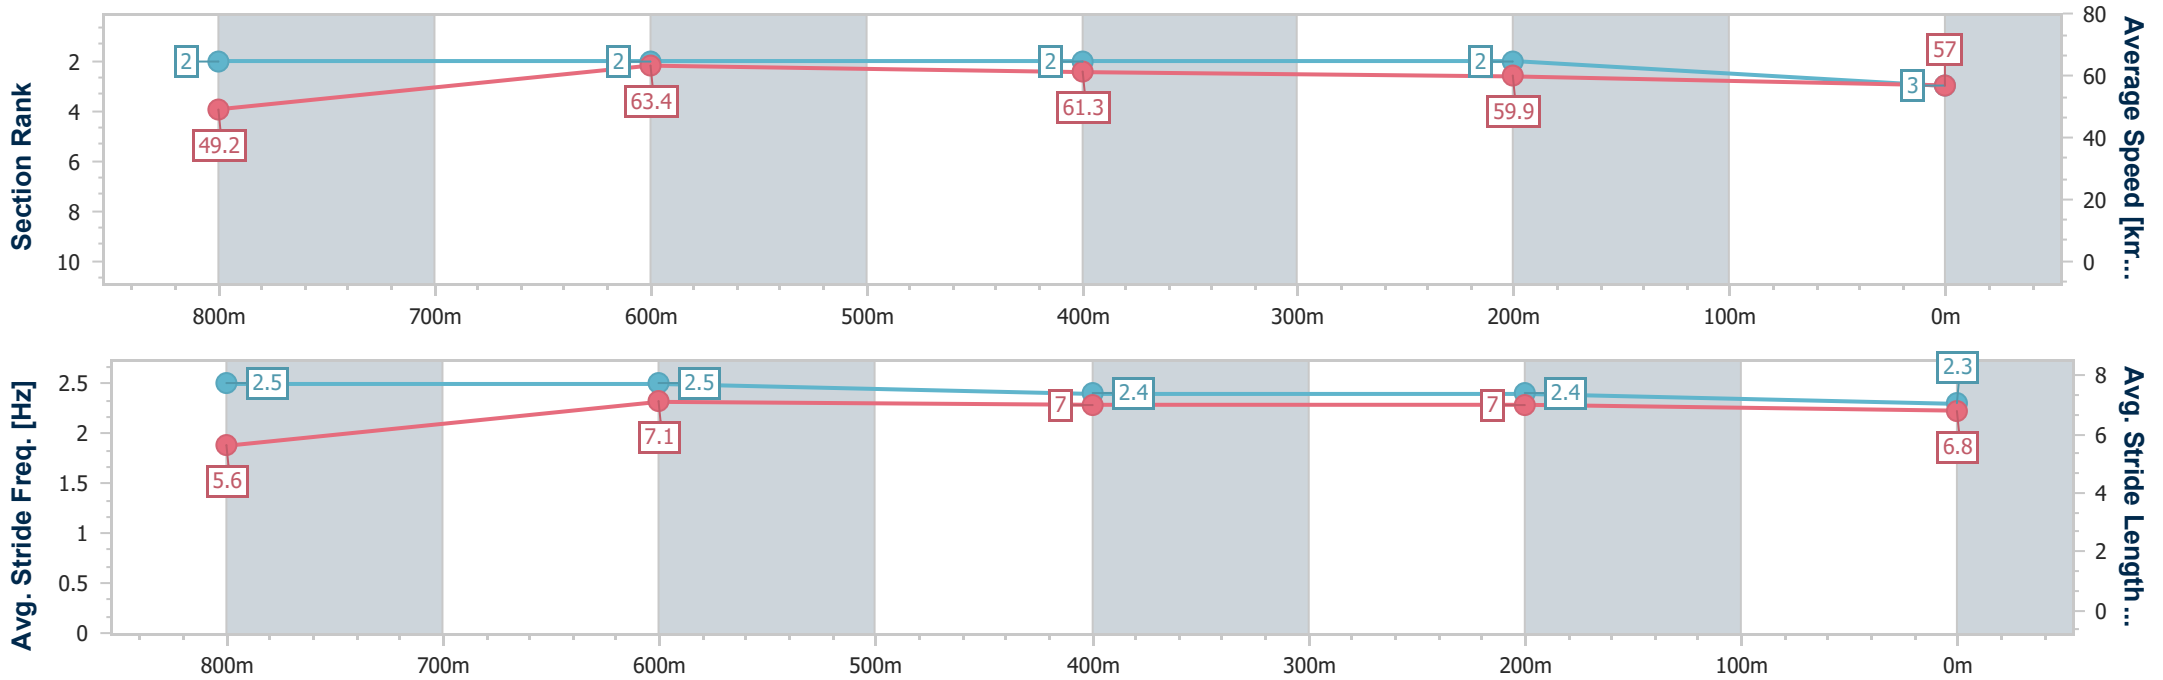

Horse/Jockey Name	Rothweiler
Final Rank	3
Fastest Section Time (Section)	0:11.41 (800m)
Top Speed [km/h] (Section)	65.8 (800m)
Race State	Finished

Toowoomba QLD Professional
Race 2: CARPET ONE TOOWOOMBA QTIS Two-Year-Old
Maiden Plate - 1000m
13 April 2024 - 18:00

Track Rating: Good 4 , Weather: Fine, Rail Position: +5m Entire

Section	Overall	800m	600m	400m	200m
Section Times	1:02.63 [3] (0:14.73)	0:47.90 [2] (0:11.41)	0:36.49 [2] (0:11.84)	0:24.65 [2] (0:12.05)	0:12.60 [2] (0:12.60)
Average Speed [km/h]	49.2	63.4	61.3	59.9	57.0
Top Speed [km/h]	65.7	65.8	62.9	60.8	58.8
Avg. Dist. to Rail [m]	5.2	2.0	1.4	0.9	0.4
Avg. Stride Freq. [Hz]	2.5	2.5	2.4	2.4	2.3
Avg. Stride Length [m]	5.6	7.1	7.0	7.0	6.8

- [ ] Ranking at each section and finish
- -.-.- No data available at this section
- NA No data available