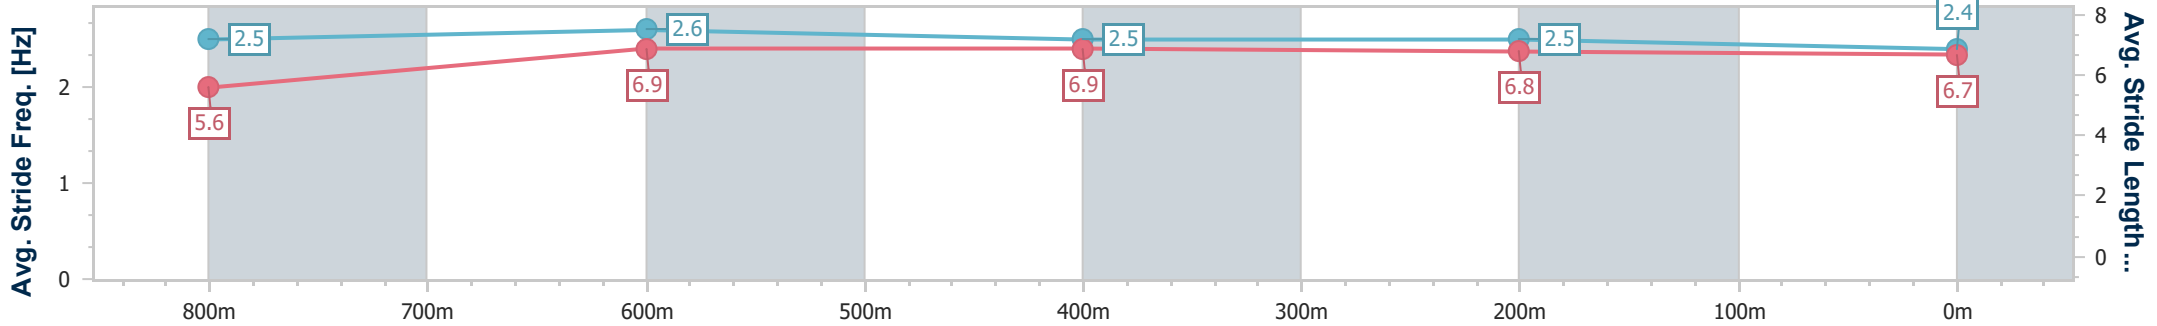

Horse/Jockey Name	Paleface Ringo
Final Rank	1
Fastest Section Time (Section)	0:11.36 (800m)
Top Speed [km/h] (Section)	65.4 (800m)
Race State	Finished

Toowoomba QLD Professional
Race 2: CARPET ONE TOOWOOMBA QTIS Two-Year-Old
Maiden Plate - 1000m
13 April 2024 - 18:00

Track Rating: Good 4 , Weather: Fine, Rail Position: +5m Entire

Section	Overall	800m	600m	400m	200m
Section Times	1:01.98 [1] (0:14.65)	0:47.33 [1] (0:11.36)	0:35.97 [1] (0:11.91)	0:24.06 [1] (0:11.89)	0:12.17 [1] (0:12.17)
Average Speed [km/h]	49.5	64.0	61.3	60.4	59.2
Top Speed [km/h]	64.7	65.4	62.9	61.3	61.4
Avg. Dist. to Rail [m]	4.7	3.3	2.0	0.5	1.7
Avg. Stride Freq. [Hz]	2.5	2.6	2.5	2.5	2.4
Avg. Stride Length [m]	5.6	6.9	6.9	6.8	6.7

- [ ] Ranking at each section and finish
- -.-.- No data available at this section
- NA No data available