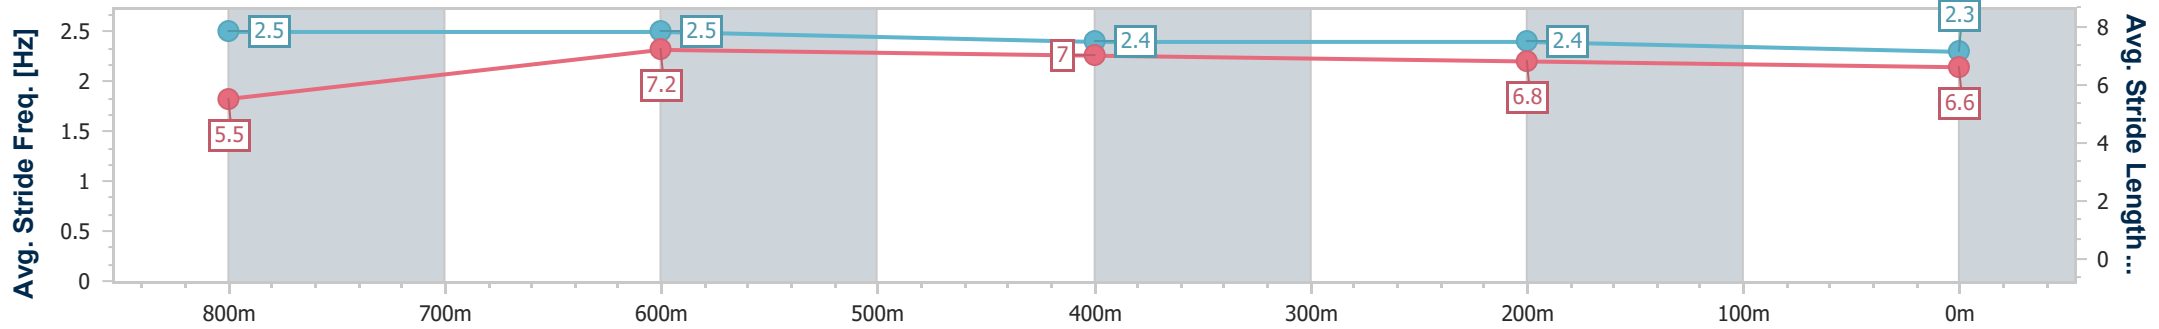

- [ ] Ranking at each section and finish
- .-.- No data available at this section
- NA No data available

|                                |                |
|--------------------------------|----------------|
| Horse/Jockey Name              | Grey Power     |
| Final Rank                     | 8              |
| Fastest Section Time (Section) | 0:11.48 (800m) |
| Top Speed [km/h] (Section)     | 67.3 (Overall) |
| Race State                     | Finished       |

Toowoomba QLD Professional  
 Race 2: CARPET ONE TOOWOOMBA QTIS Two-Year-Old  
 Maiden Plate - 1000m  
 13 April 2024 - 18:00

Track Rating: Good 4 , Weather: Fine, Rail Position: +5m Entire

| Section                | Overall                  | 800m                     | 600m                     | 400m                     | 200m                     |
|------------------------|--------------------------|--------------------------|--------------------------|--------------------------|--------------------------|
| Section Times          | 1:04.00 [8]<br>(0:14.85) | 0:49.15 [3]<br>(0:11.48) | 0:37.67 [5]<br>(0:12.13) | 0:25.54 [5]<br>(0:12.38) | 0:13.16 [8]<br>(0:13.16) |
| Average Speed [km/h]   | 49.0                     | 63.3                     | 60.0                     | 58.7                     | 54.5                     |
| Top Speed [km/h]       | 67.3                     | 65.5                     | 61.4                     | 60.0                     | 56.8                     |
| Avg. Dist. to Rail [m] | 7.5                      | 2.3                      | 2.5                      | 2.2                      | 1.0                      |
| Avg. Stride Freq. [Hz] | 2.5                      | 2.5                      | 2.4                      | 2.4                      | 2.3                      |
| Avg. Stride Length [m] | 5.5                      | 7.2                      | 7.0                      | 6.8                      | 6.6                      |