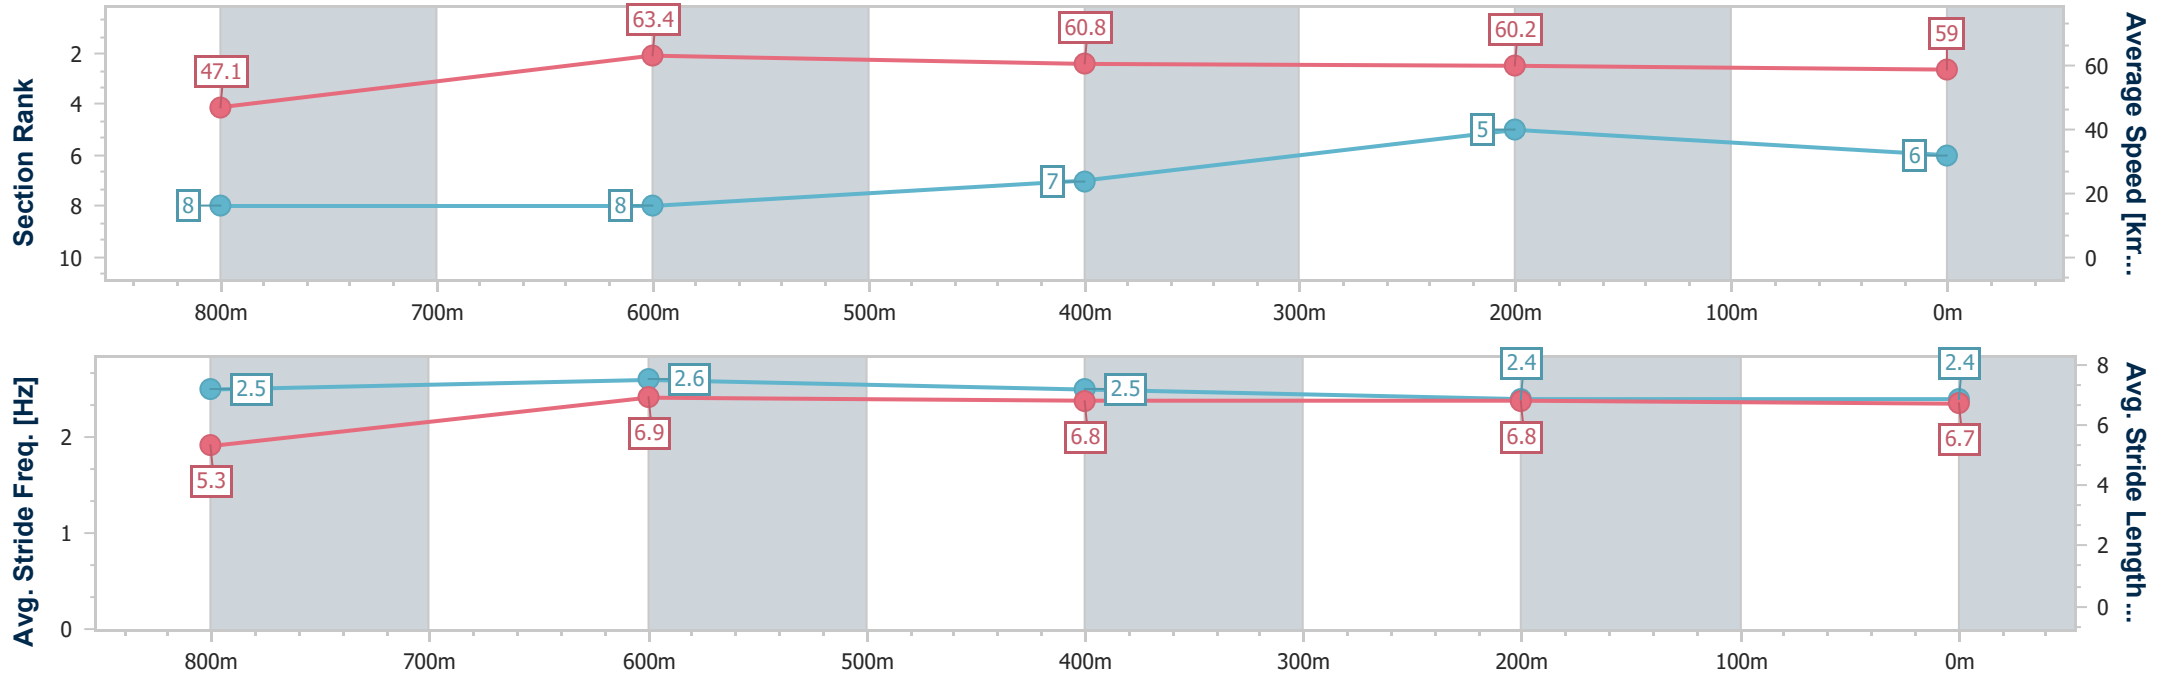

Horse/Jockey Name	Apollo Ten
Final Rank	6
Fastest Section Time (Section)	0:11.42 (800m)
Top Speed [km/h] (Section)	65.4 (Overall)
Race State	Finished

Toowoomba QLD Professional
Race 2: CARPET ONE TOOWOOMBA QTIS Two-Year-Old
Maiden Plate - 1000m
13 April 2024 - 18:00

Track Rating: Good 4 , Weather: Fine, Rail Position: +5m Entire

Section	Overall	800m	600m	400m	200m
Section Times	1:02.86 [6] (0:15.37)	0:47.49 [8] (0:11.42)	0:36.07 [8] (0:11.92)	0:24.15 [7] (0:11.94)	0:12.21 [5] (0:12.21)
Average Speed [km/h]	47.1	63.4	60.8	60.2	59.0
Top Speed [km/h]	65.4	65.2	62.1	61.7	60.6
Avg. Dist. to Rail [m]	5.5	1.8	1.1	0.6	2.6
Avg. Stride Freq. [Hz]	2.5	2.6	2.5	2.4	2.4
Avg. Stride Length [m]	5.3	6.9	6.8	6.8	6.7

- [ ] Ranking at each section and finish
- -.-.- No data available at this section
- NA No data available