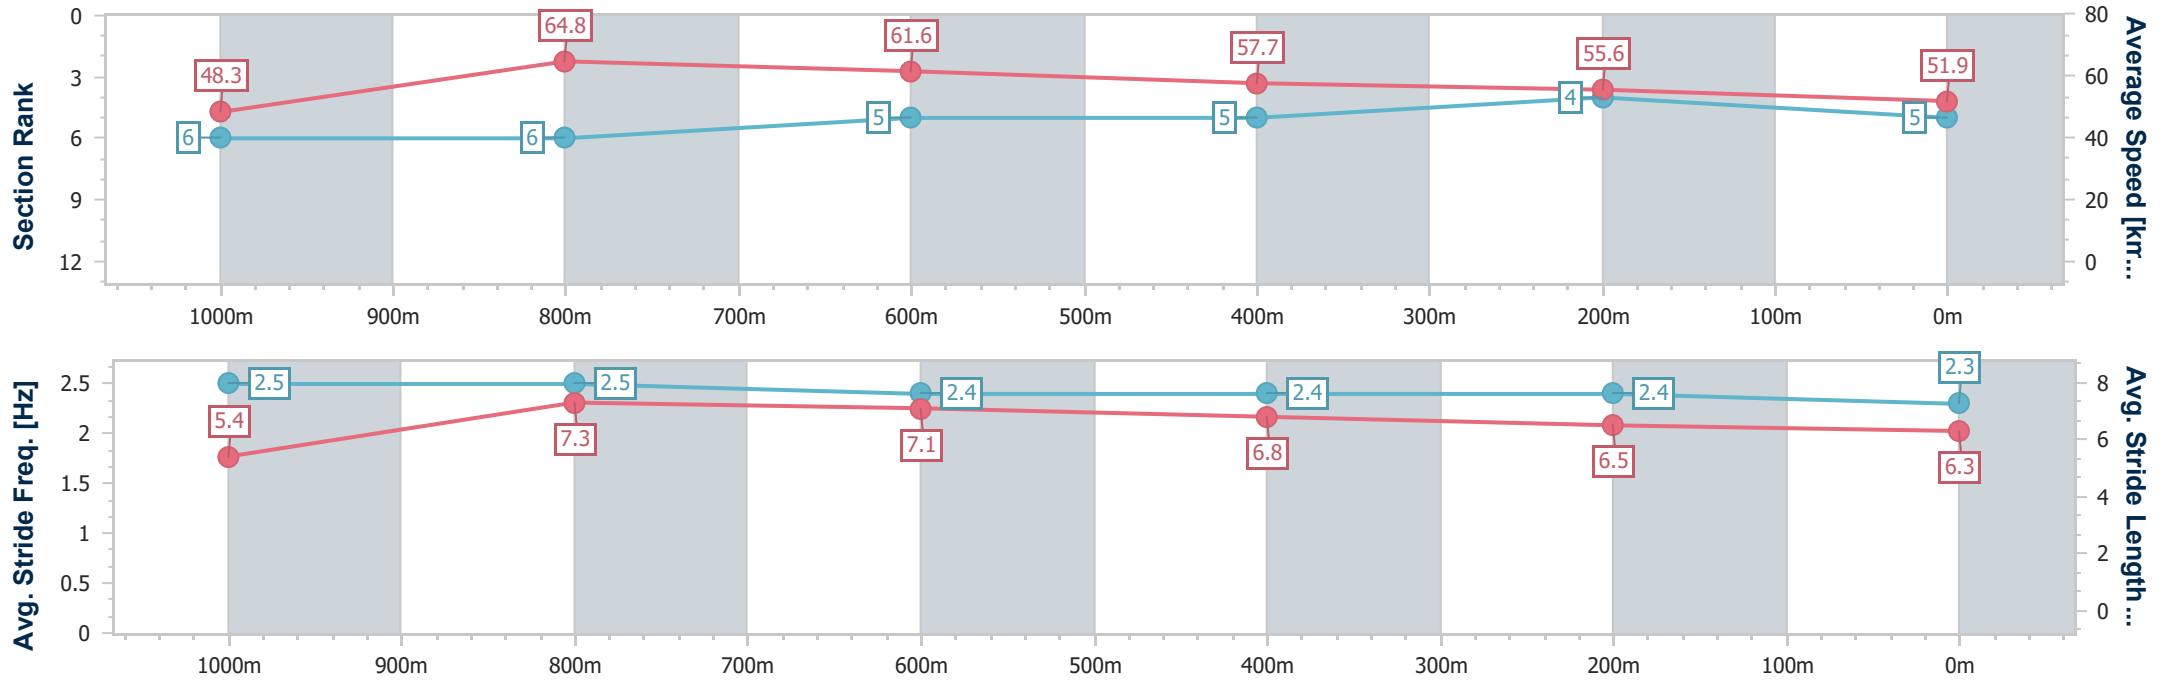

- [ ] Ranking at each section and finish
- .-.- No data available at this section
- NA No data available

Horse/Jockey Name	Sneaky Shark
Final Rank	5
Fastest Section Time (Section)	0:11.14 (1000m)
Top Speed [km/h] (Section)	65.9 (1000m)
Race State	Finished

Toowoomba QLD Professional  
Race 4: PLATINUM GLASS & SECURITY Class 1 Handicap - 1200m

13 April 2024 - 19:15

Track Rating: Good 4 , Weather: Fine, Rail Position: +5m Entire

Section	Overall	1000m	800m	600m	400m	200m
Section Times	1:17.26 [5] (0:14.91)	1:02.35 [6] (0:11.14)	0:51.21 [6] (0:11.76)	0:39.45 [5] (0:12.59)	0:26.86 [5] (0:13.07)	0:13.79 [4] (0:13.79)
Average Speed [km/h]	48.3	64.8	61.6	57.7	55.6	51.9
Top Speed [km/h]	65.7	65.9	63.5	59.2	57.1	53.0
Avg. Dist. to Rail [m]	6.9	1.5	1.8	1.9	2.1	1.7
Avg. Stride Freq. [Hz]	2.5	2.5	2.4	2.4	2.4	2.3
Avg. Stride Length [m]	5.4	7.3	7.1	6.8	6.5	6.3