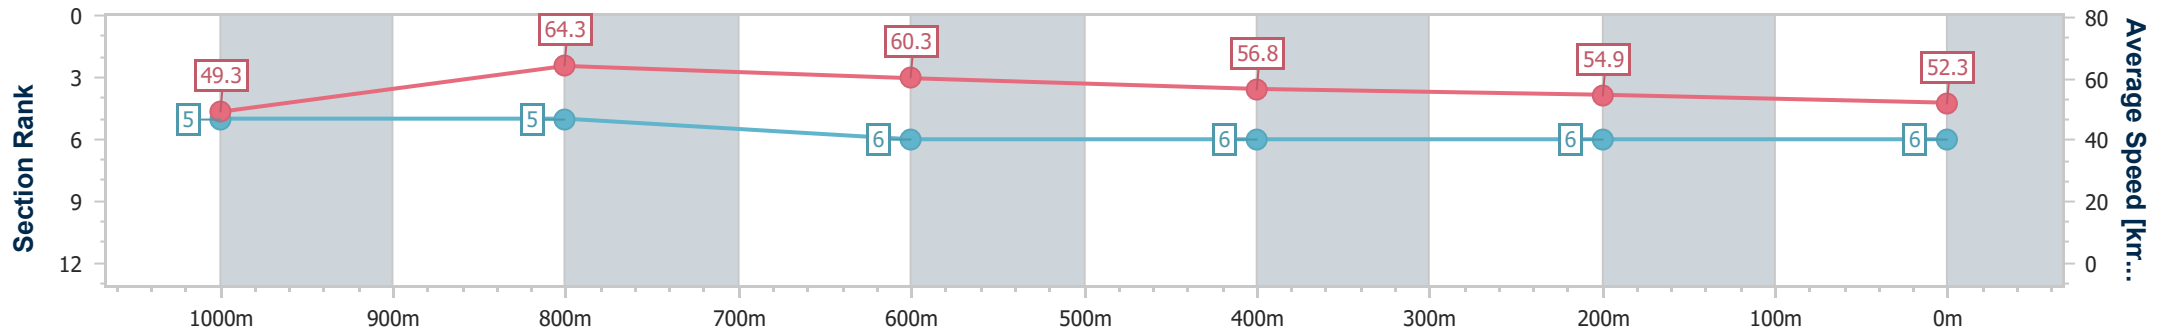

- [ ] Ranking at each section and finish
- .-.- No data available at this section
- NA No data available

Horse/Jockey Name	Super Rupert
Final Rank	6
Fastest Section Time (Section)	0:11.23 (1000m)
Top Speed [km/h] (Section)	66.9 (1000m)
Race State	Finished

Toowoomba QLD Professional  
Race 4: PLATINUM GLASS & SECURITY Class 1 Handicap - 1200m

13 April 2024 - 19:15

Track Rating: Good 4 , Weather: Fine, Rail Position: +5m Entire

Section	Overall	1000m	800m	600m	400m	200m
Section Times	1:17.40 [6] (0:14.60)	1:02.80 [5] (0:11.23)	0:51.57 [5] (0:11.98)	0:39.59 [6] (0:12.67)	0:26.92 [6] (0:13.18)	0:13.74 [6] (0:13.74)
Average Speed [km/h]	49.3	64.3	60.3	56.8	54.9	52.3
Top Speed [km/h]	66.8	66.9	61.8	58.7	56.7	53.4
Avg. Dist. to Rail [m]	2.8	0.8	0.5	0.4	1.1	1.2
Avg. Stride Freq. [Hz]	2.3	2.4	2.3	2.3	2.3	2.2
Avg. Stride Length [m]	6.1	7.4	7.3	7.0	6.8	6.6