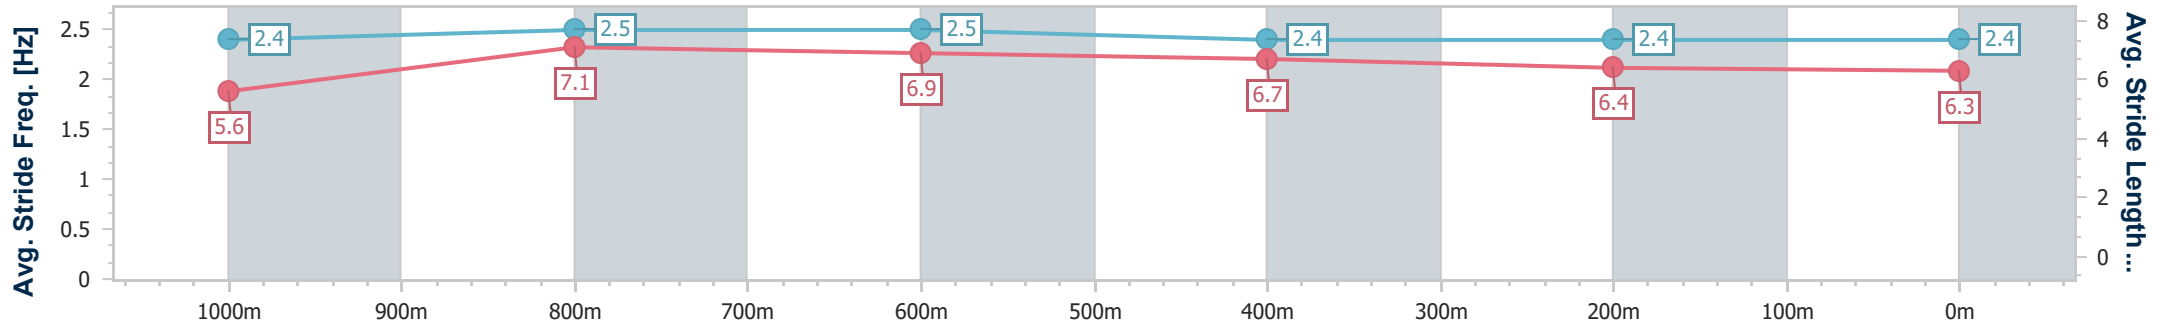

- [ ] Ranking at each section and finish
- .-.- No data available at this section
- NA No data available

Horse/Jockey Name	More Max
Final Rank	4
Fastest Section Time (Section)	0:11.12 (1000m)
Top Speed [km/h] (Section)	66.6 (1000m)
Race State	Finished

Toowoomba QLD Professional  
 Race 4: PLATINUM GLASS & SECURITY Class 1 Handicap - 1200m

13 April 2024 - 19:15

Track Rating: Good 4 , Weather: Fine, Rail Position: +5m Entire

Section	Overall	1000m	800m	600m	400m	200m
Section Times	1:17.07 [4] (0:15.08)	1:01.99 [7] (0:11.12)	0:50.87 [7] (0:11.80)	0:39.07 [7] (0:12.77)	0:26.30 [8] (0:13.11)	0:13.19 [8] (0:13.19)
Average Speed [km/h]	47.8	64.6	61.3	56.7	54.9	54.5
Top Speed [km/h]	65.7	66.6	63.1	58.7	57.3	56.5
Avg. Dist. to Rail [m]	4.8	0.4	1.3	1.0	0.9	4.3
Avg. Stride Freq. [Hz]	2.4	2.5	2.5	2.4	2.4	2.4
Avg. Stride Length [m]	5.6	7.1	6.9	6.7	6.4	6.3