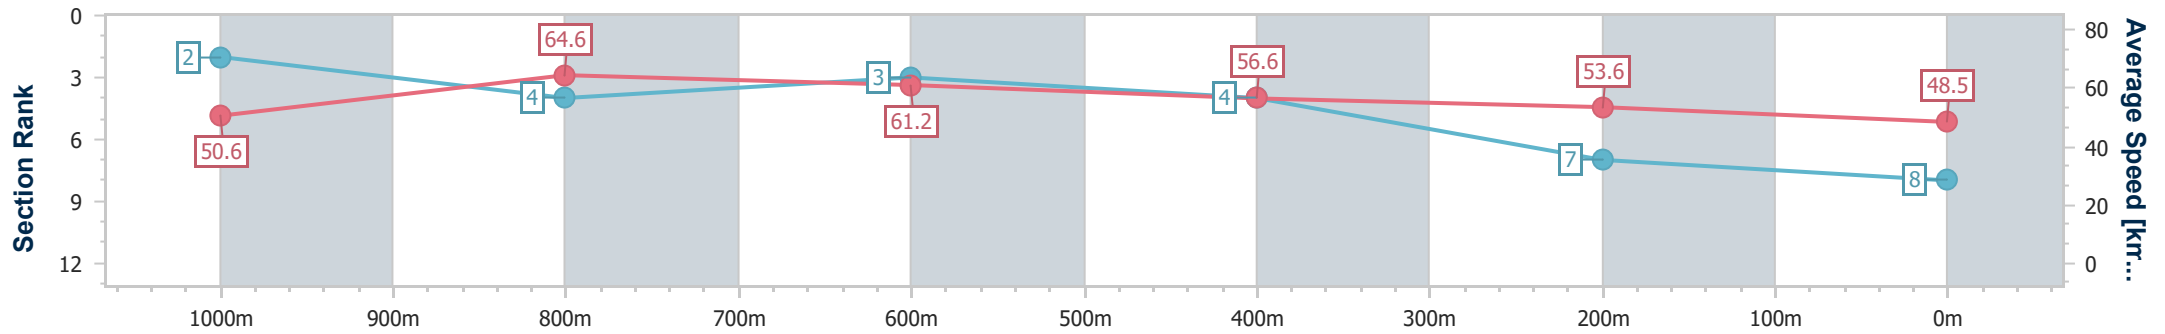

Toowoomba QLD Professional  
Race 4: PLATINUM GLASS & SECURITY Class 1 Handicap - 1200m

13 April 2024 - 19:15

Track Rating: Good 4 , Weather: Fine, Rail Position: +5m Entire

Section	Overall	1000m	800m	600m	400m	200m
Section Times	1:17.76 [7] (0:14.31)	1:03.45 [3] (0:11.20)	0:52.25 [2] (0:11.97)	0:40.28 [2] (0:12.77)	0:27.51 [3] (0:13.35)	0:14.16 [5] (0:14.16)
Average Speed [km/h]	50.3	65.0	60.4	56.5	53.6	50.9
Top Speed [km/h]	68.2	67.8	61.7	59.6	54.9	52.8
Avg. Dist. to Rail [m]	6.6	2.6	1.5	0.8	1.6	1.6
Avg. Stride Freq. [Hz]	2.4	2.4	2.3	2.2	2.2	2.1
Avg. Stride Length [m]	5.8	7.4	7.3	7.0	6.7	6.5

- [ ] Ranking at each section and finish
- .-.- No data available at this section
- NA No data available

Horse/Jockey Name	Denman Blue
Final Rank	8
Fastest Section Time (Section)	0:11.38 (1000m)
Top Speed [km/h] (Section)	70.0 (Overall)
Race State	Finished

Toowoomba QLD Professional  
Race 4: PLATINUM GLASS & SECURITY Class 1 Handicap - 1200m

13 April 2024 - 19:15

Track Rating: Good 4 , Weather: Fine, Rail Position: +5m Entire

Section	Overall	1000m	800m	600m	400m	200m
Section Times	1:18.56 [8] (0:14.27)	1:04.29 [2] (0:11.38)	0:52.91 [4] (0:11.90)	0:41.01 [3] (0:12.73)	0:28.28 [4] (0:13.44)	0:14.84 [7] (0:14.84)
Average Speed [km/h]	50.6	64.6	61.2	56.6	53.6	48.5
Top Speed [km/h]	70.0	68.5	62.4	59.5	54.9	51.8
Avg. Dist. to Rail [m]	9.8	5.4	3.2	0.3	0.5	0.6
Avg. Stride Freq. [Hz]	2.3	2.5	2.4	2.3	2.2	2.1
Avg. Stride Length [m]	6.1	7.3	7.1	6.8	6.6	6.3