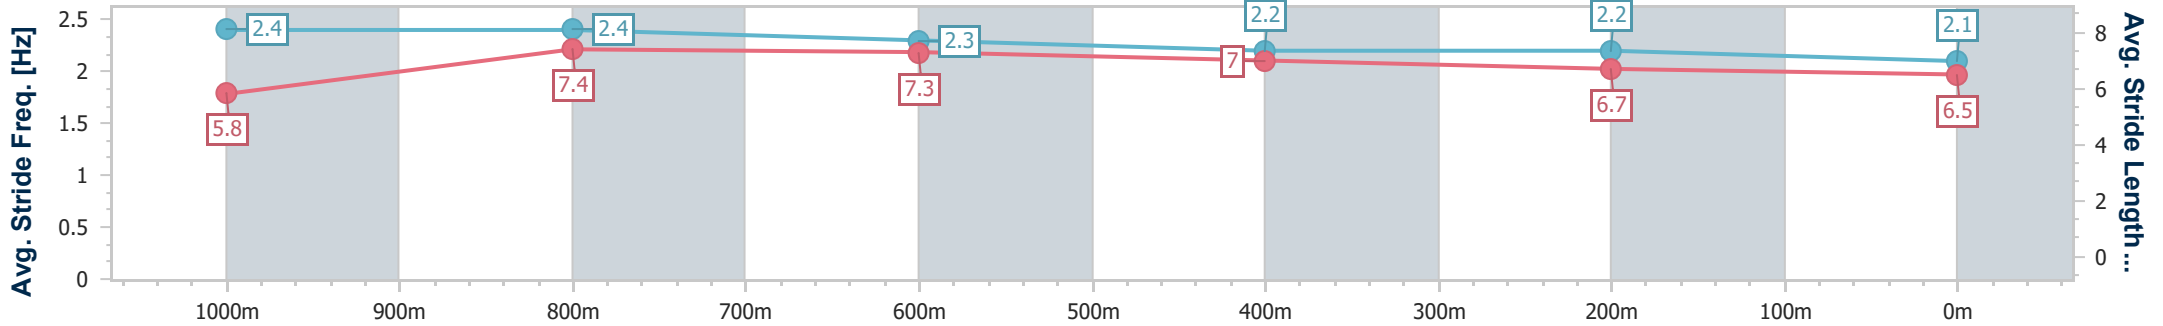

Toowoomba QLD Professional  
Race 4: PLATINUM GLASS & SECURITY Class 1 Handicap - 1200m

13 April 2024 - 19:15

Track Rating: Good 4 , Weather: Fine, Rail Position: +5m Entire

Section	Overall	1000m	800m	600m	400m	200m
Section Times	1:17.40 [6] (0:14.60)	1:02.80 [5] (0:11.23)	0:51.57 [5] (0:11.98)	0:39.59 [6] (0:12.67)	0:26.92 [6] (0:13.18)	0:13.74 [6] (0:13.74)
Average Speed [km/h]	49.3	64.3	60.3	56.8	54.9	52.3
Top Speed [km/h]	66.8	66.9	61.8	58.7	56.7	53.4
Avg. Dist. to Rail [m]	2.8	0.8	0.5	0.4	1.1	1.2
Avg. Stride Freq. [Hz]	2.3	2.4	2.3	2.3	2.3	2.2
Avg. Stride Length [m]	6.1	7.4	7.3	7.0	6.8	6.6

- [ ] Ranking at each section and finish
- .-.- No data available at this section
- NA No data available

Horse/Jockey Name	New Maher
Final Rank	7
Fastest Section Time (Section)	0:11.20 (1000m)
Top Speed [km/h] (Section)	68.2 (Overall)
Race State	Finished

Toowoomba QLD Professional  
Race 4: PLATINUM GLASS & SECURITY Class 1 Handicap - 1200m

13 April 2024 - 19:15

Track Rating: Good 4 , Weather: Fine, Rail Position: +5m Entire

Section	Overall	1000m	800m	600m	400m	200m
Section Times	1:17.76 [7] (0:14.31)	1:03.45 [3] (0:11.20)	0:52.25 [2] (0:11.97)	0:40.28 [2] (0:12.77)	0:27.51 [3] (0:13.35)	0:14.16 [5] (0:14.16)
Average Speed [km/h]	50.3	65.0	60.4	56.5	53.6	50.9
Top Speed [km/h]	68.2	67.8	61.7	59.6	54.9	52.8
Avg. Dist. to Rail [m]	6.6	2.6	1.5	0.8	1.6	1.6
Avg. Stride Freq. [Hz]	2.4	2.4	2.3	2.2	2.2	2.1
Avg. Stride Length [m]	5.8	7.4	7.3	7.0	6.7	6.5