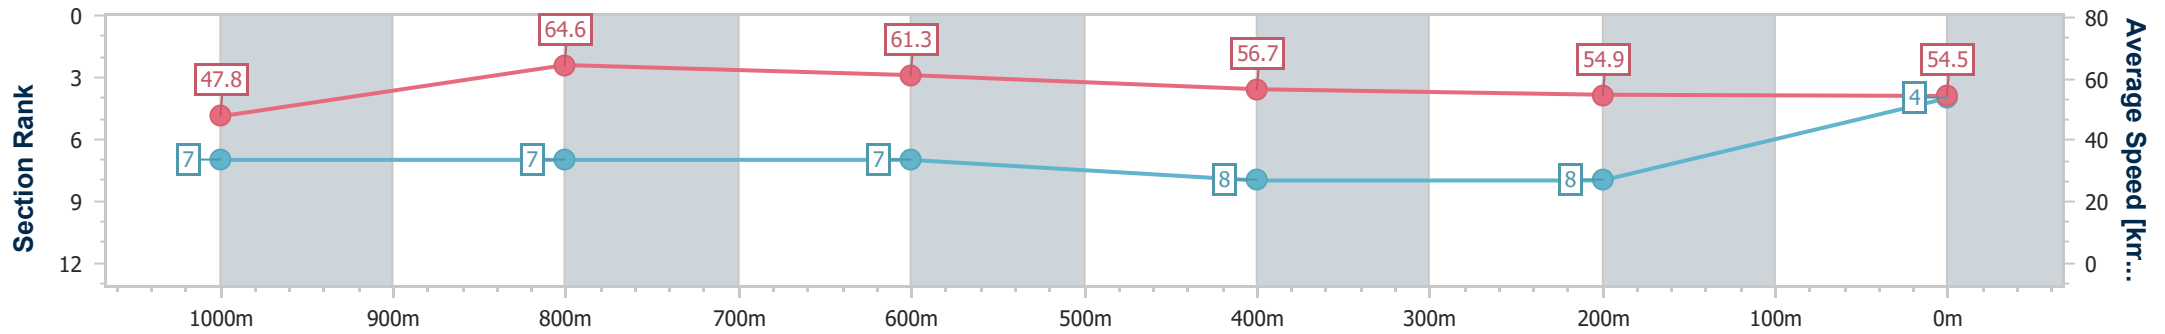

Horse/Jockey Name	More Max
Final Rank	4
Fastest Section Time (Section)	0:11.12 (1000m)
Top Speed [km/h] (Section)	66.6 (1000m)
Race State	Finished

Toowoomba QLD Professional
Race 4: PLATINUM GLASS & SECURITY Class 1 Handicap - 1200m

13 April 2024 - 19:15

Track Rating: Good 4 , Weather: Fine, Rail Position: +5m Entire

Section	Overall	1000m	800m	600m	400m	200m
Section Times	1:17.07 [4] (0:15.08)	1:01.99 [7] (0:11.12)	0:50.87 [7] (0:11.80)	0:39.07 [7] (0:12.77)	0:26.30 [8] (0:13.11)	0:13.19 [8] (0:13.19)
Average Speed [km/h]	47.8	64.6	61.3	56.7	54.9	54.5
Top Speed [km/h]	65.7	66.6	63.1	58.7	57.3	56.5
Avg. Dist. to Rail [m]	4.8	0.4	1.3	1.0	0.9	4.3
Avg. Stride Freq. [Hz]	2.4	2.5	2.5	2.4	2.4	2.4
Avg. Stride Length [m]	5.6	7.1	6.9	6.7	6.4	6.3

- [ ] Ranking at each section and finish
- -.-.- No data available at this section
- NA No data available