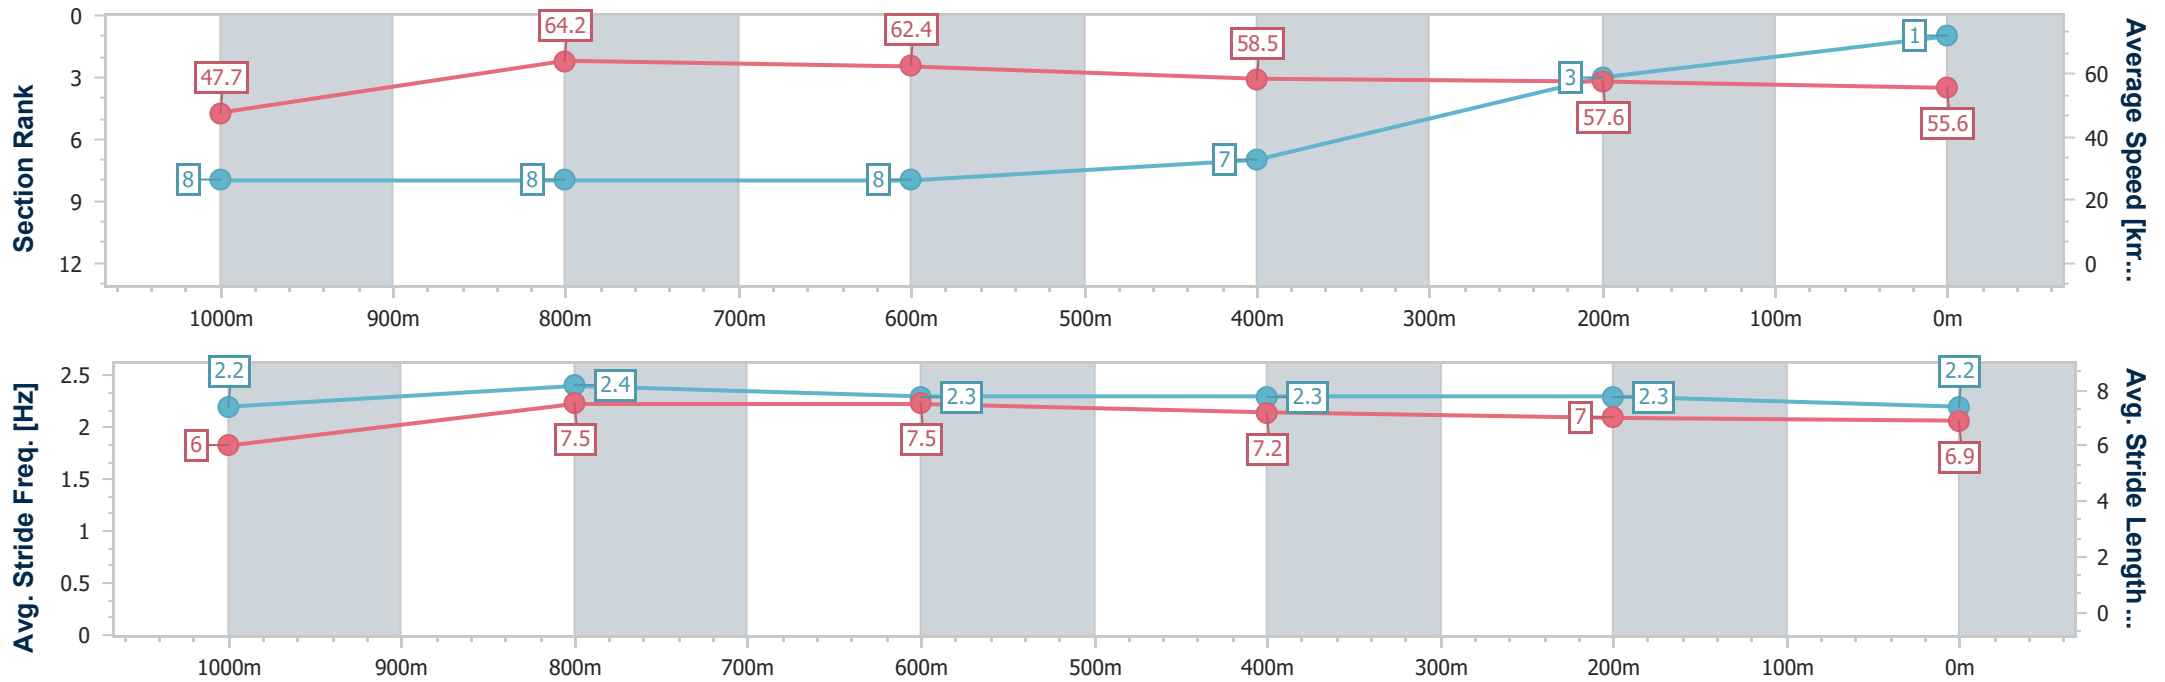

13 April 2024 - 19:15

Track Rating: Good 4 , Weather: Fine, Rail Position: +5m Entire

Section	Overall	1000m	800m	600m	400m	200m
Section Times	1:16.23 [1] (0:15.10)	1:01.13 [8] (0:11.30)	0:49.83 [8] (0:11.68)	0:38.15 [8] (0:12.52)	0:25.63 [7] (0:12.66)	0:12.97 [3] (0:12.97)
Average Speed [km/h]	47.7	64.2	62.4	58.5	57.6	55.6
Top Speed [km/h]	65.1	64.7	64.7	59.7	59.5	57.0
Avg. Dist. to Rail [m]	6.8	2.2	3.2	3.7	4.0	3.4
Avg. Stride Freq. [Hz]	2.2	2.4	2.3	2.3	2.3	2.2
Avg. Stride Length [m]	6.0	7.5	7.5	7.2	7.0	6.9