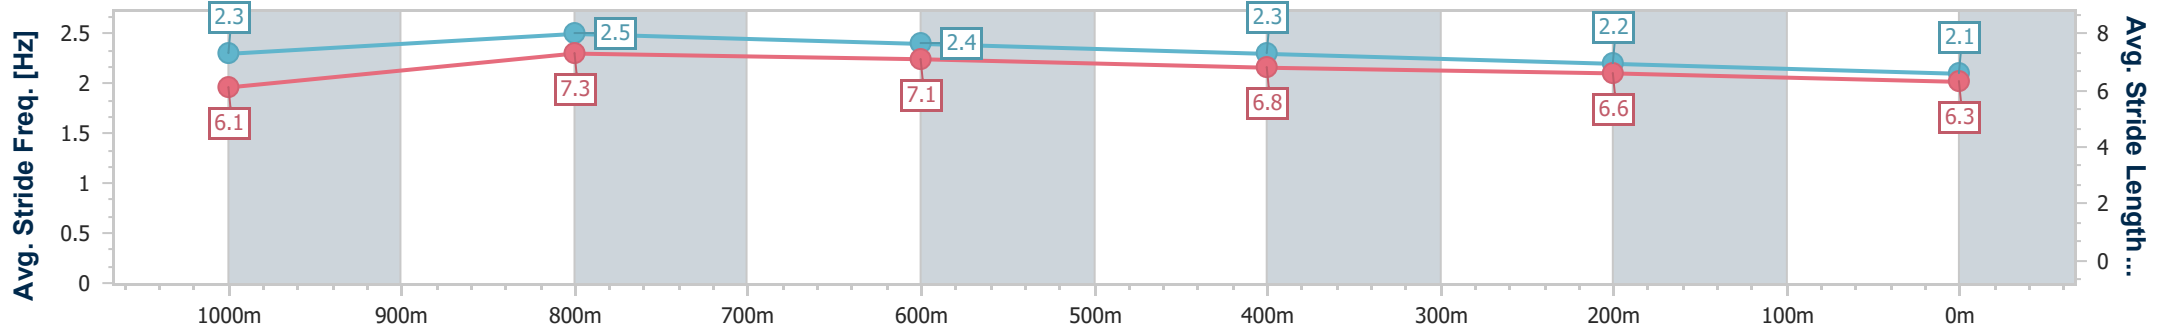

Toowoomba QLD Professional  
Race 4: PLATINUM GLASS & SECURITY Class 1 Handicap - 1200m

13 April 2024 - 19:15

Track Rating: Good 4 , Weather: Fine, Rail Position: +5m Entire

Section	Overall	1000m	800m	600m	400m	200m
Section Times	1:17.76 [7] (0:14.31)	1:03.45 [3] (0:11.20)	0:52.25 [2] (0:11.97)	0:40.28 [2] (0:12.77)	0:27.51 [3] (0:13.35)	0:14.16 [5] (0:14.16)
Average Speed [km/h]	50.3	65.0	60.4	56.5	53.6	50.9
Top Speed [km/h]	68.2	67.8	61.7	59.6	54.9	52.8
Avg. Dist. to Rail [m]	6.6	2.6	1.5	0.8	1.6	1.6
Avg. Stride Freq. [Hz]	2.4	2.4	2.3	2.2	2.2	2.1
Avg. Stride Length [m]	5.8	7.4	7.3	7.0	6.7	6.5

- [ ] Ranking at each section and finish
- .-.- No data available at this section
- NA No data available

Horse/Jockey Name	Denman Blue
Final Rank	8
Fastest Section Time (Section)	0:11.38 (1000m)
Top Speed [km/h] (Section)	70.0 (Overall)
Race State	Finished

Toowoomba QLD Professional  
Race 4: PLATINUM GLASS & SECURITY Class 1 Handicap - 1200m

13 April 2024 - 19:15

Track Rating: Good 4 , Weather: Fine, Rail Position: +5m Entire

Section	Overall	1000m	800m	600m	400m	200m
Section Times	1:18.56 [8] (0:14.27)	1:04.29 [2] (0:11.38)	0:52.91 [4] (0:11.90)	0:41.01 [3] (0:12.73)	0:28.28 [4] (0:13.44)	0:14.84 [7] (0:14.84)
Average Speed [km/h]	50.6	64.6	61.2	56.6	53.6	48.5
Top Speed [km/h]	70.0	68.5	62.4	59.5	54.9	51.8
Avg. Dist. to Rail [m]	9.8	5.4	3.2	0.3	0.5	0.6
Avg. Stride Freq. [Hz]	2.3	2.5	2.4	2.3	2.2	2.1
Avg. Stride Length [m]	6.1	7.3	7.1	6.8	6.6	6.3

- [ ] Ranking at each section and finish
- .-.- No data available at this section
- NA No data available