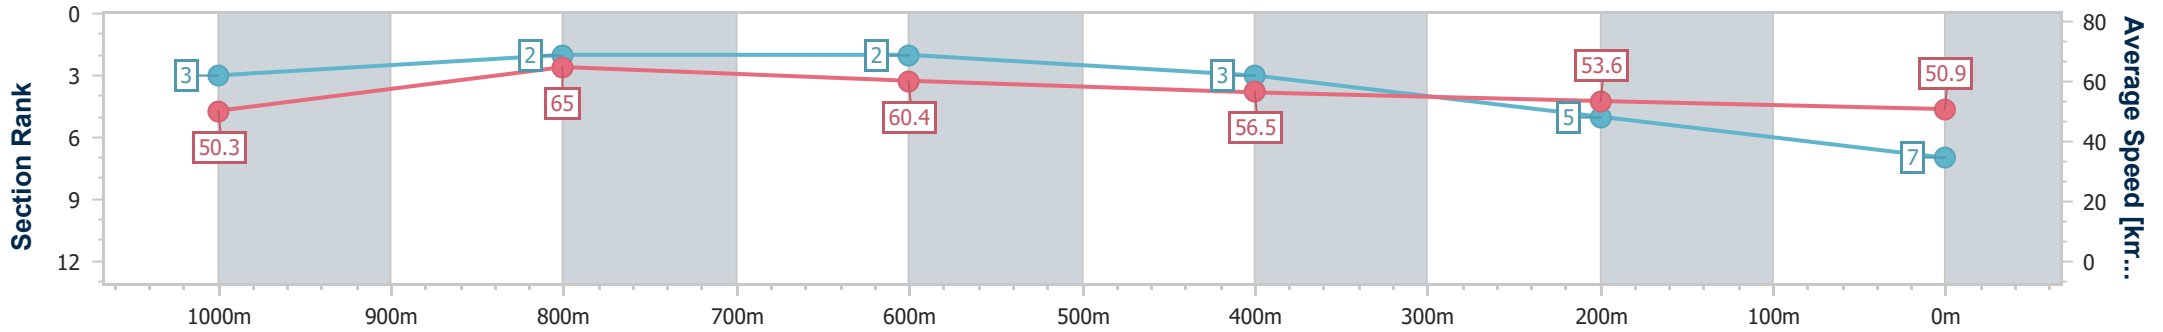

- [ ] Ranking at each section and finish
- .-.- No data available at this section
- NA No data available

Horse/Jockey Name	New Maher
Final Rank	7
Fastest Section Time (Section)	0:11.20 (1000m)
Top Speed [km/h] (Section)	68.2 (Overall)
Race State	Finished

Toowoomba QLD Professional  
Race 4: PLATINUM GLASS & SECURITY Class 1 Handicap - 1200m

13 April 2024 - 19:15

Track Rating: Good 4 , Weather: Fine, Rail Position: +5m Entire

Section	Overall	1000m	800m	600m	400m	200m
Section Times	1:17.76 [7] (0:14.31)	1:03.45 [3] (0:11.20)	0:52.25 [2] (0:11.97)	0:40.28 [2] (0:12.77)	0:27.51 [3] (0:13.35)	0:14.16 [5] (0:14.16)
Average Speed [km/h]	50.3	65.0	60.4	56.5	53.6	50.9
Top Speed [km/h]	68.2	67.8	61.7	59.6	54.9	52.8
Avg. Dist. to Rail [m]	6.6	2.6	1.5	0.8	1.6	1.6
Avg. Stride Freq. [Hz]	2.4	2.4	2.3	2.2	2.2	2.1
Avg. Stride Length [m]	5.8	7.4	7.3	7.0	6.7	6.5