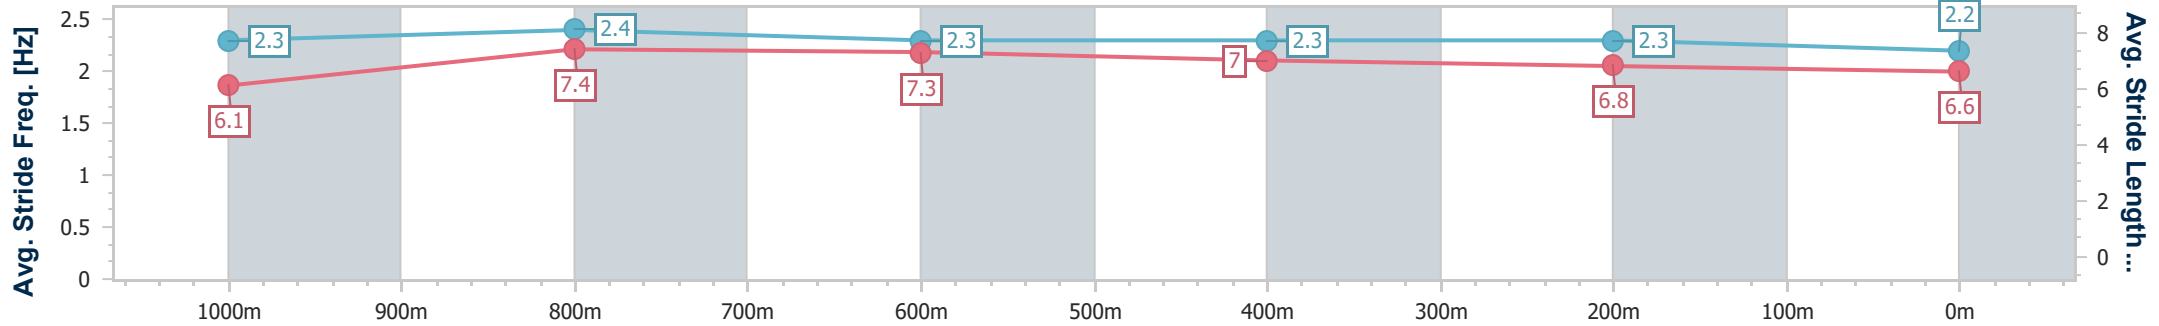

- [ ] Ranking at each section and finish
- .-.- No data available at this section
- NA No data available

Horse/Jockey Name	Super Rupert
Final Rank	6
Fastest Section Time (Section)	0:11.23 (1000m)
Top Speed [km/h] (Section)	66.9 (1000m)
Race State	Finished

Toowoomba QLD Professional  
Race 4: PLATINUM GLASS & SECURITY Class 1 Handicap - 1200m

13 April 2024 - 19:15

Track Rating: Good 4 , Weather: Fine, Rail Position: +5m Entire

Section	Overall	1000m	800m	600m	400m	200m
Section Times	1:17.40 [6] (0:14.60)	1:02.80 [5] (0:11.23)	0:51.57 [5] (0:11.98)	0:39.59 [6] (0:12.67)	0:26.92 [6] (0:13.18)	0:13.74 [6] (0:13.74)
Average Speed [km/h]	49.3	64.3	60.3	56.8	54.9	52.3
Top Speed [km/h]	66.8	66.9	61.8	58.7	56.7	53.4
Avg. Dist. to Rail [m]	2.8	0.8	0.5	0.4	1.1	1.2
Avg. Stride Freq. [Hz]	2.3	2.4	2.3	2.3	2.3	2.2
Avg. Stride Length [m]	6.1	7.4	7.3	7.0	6.8	6.6