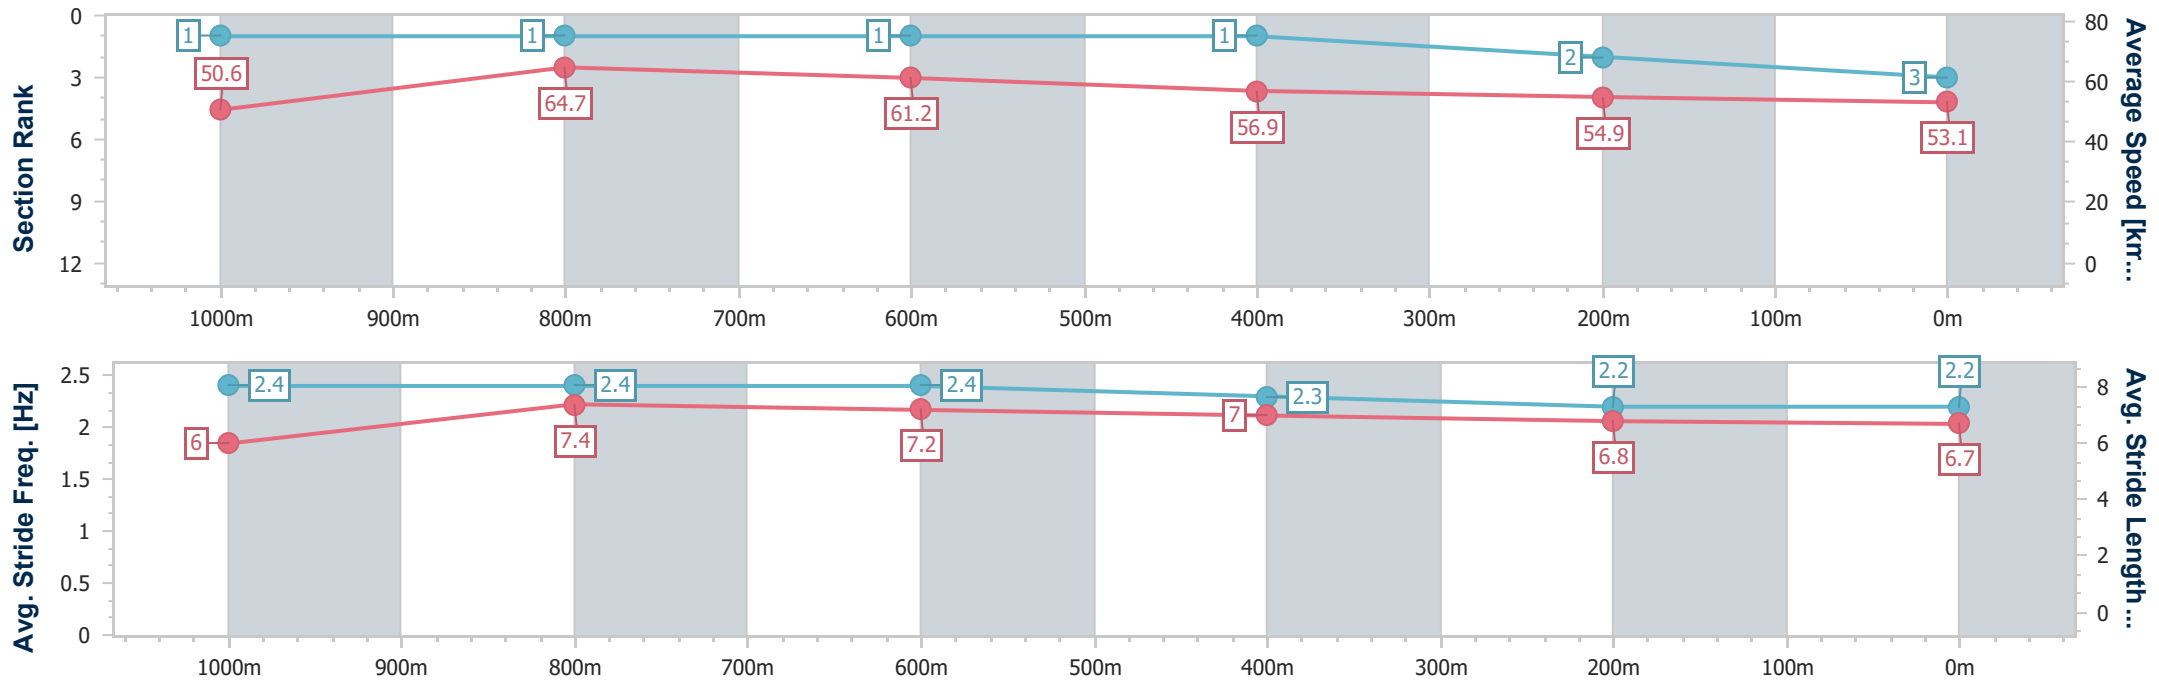

Horse/Jockey Name	Greylander
Final Rank	3
Fastest Section Time (Section)	0:11.21 (1000m)
Top Speed [km/h] (Section)	67.8 (Overall)
Race State	Finished

Toowoomba QLD Professional
Race 4: PLATINUM GLASS & SECURITY Class 1 Handicap - 1200m

13 April 2024 - 19:15

Track Rating: Good 4 , Weather: Fine, Rail Position: +5m Entire

Section	Overall	1000m	800m	600m	400m	200m
Section Times	1:16.68 [3] (0:14.25)	1:02.43 [1] (0:11.21)	0:51.22 [1] (0:11.90)	0:39.32 [1] (0:12.70)	0:26.62 [1] (0:13.03)	0:13.59 [2] (0:13.59)
Average Speed [km/h]	50.6	64.7	61.2	56.9	54.9	53.1
Top Speed [km/h]	67.8	67.4	62.3	60.3	56.1	55.4
Avg. Dist. to Rail [m]	4.6	2.0	2.9	0.8	0.9	0.5
Avg. Stride Freq. [Hz]	2.4	2.4	2.4	2.3	2.2	2.2
Avg. Stride Length [m]	6.0	7.4	7.2	7.0	6.8	6.7

- [ ] Ranking at each section and finish
- -.-.- No data available at this section
- NA No data available