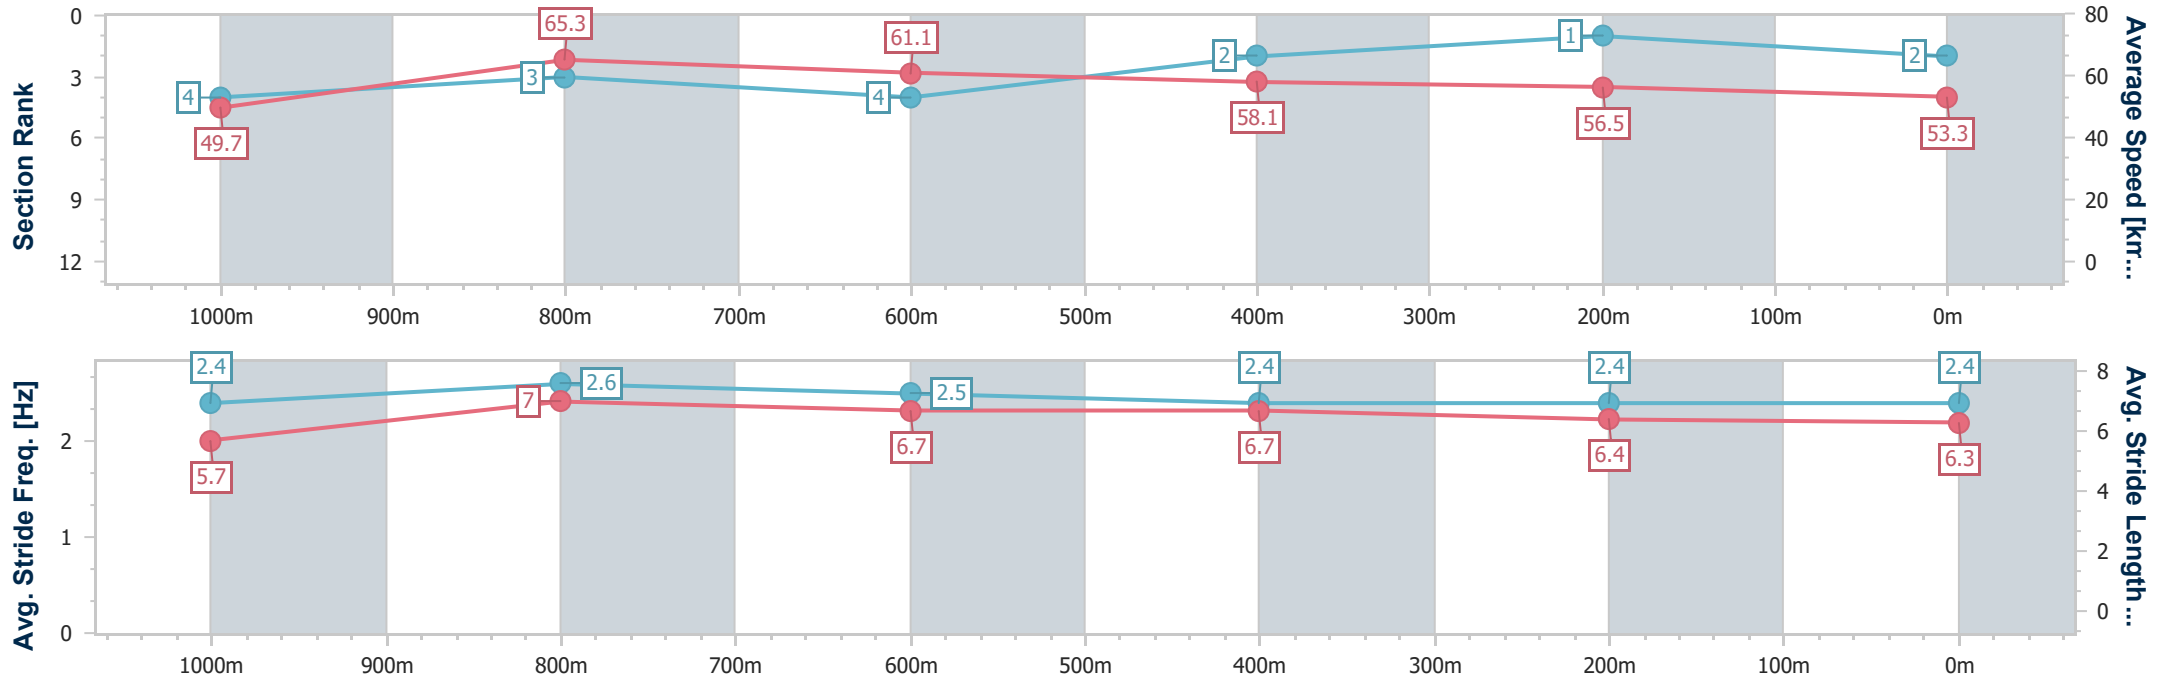

Horse/Jockey Name	My Moses
Final Rank	2
Fastest Section Time (Section)	0:11.17 (1000m)
Top Speed [km/h] (Section)	66.2 (Overall)
Race State	Finished

Toowoomba QLD Professional
Race 4: PLATINUM GLASS & SECURITY Class 1 Handicap - 1200m

13 April 2024 - 19:15

Track Rating: Good 4 , Weather: Fine, Rail Position: +5m Entire

Section	Overall	1000m	800m	600m	400m	200m
Section Times	1:16.57 [2] (0:14.45)	1:02.12 [4] (0:11.17)	0:50.95 [3] (0:11.94)	0:39.01 [4] (0:12.61)	0:26.40 [2] (0:12.87)	0:13.53 [1] (0:13.53)
Average Speed [km/h]	49.7	65.3	61.1	58.1	56.5	53.3
Top Speed [km/h]	66.2	66.0	63.9	60.7	58.2	55.5
Avg. Dist. to Rail [m]	7.7	3.5	4.0	3.0	3.4	2.7
Avg. Stride Freq. [Hz]	2.4	2.6	2.5	2.4	2.4	2.4
Avg. Stride Length [m]	5.7	7.0	6.7	6.7	6.4	6.3

- [ ] Ranking at each section and finish
- -.-.- No data available at this section
- NA No data available