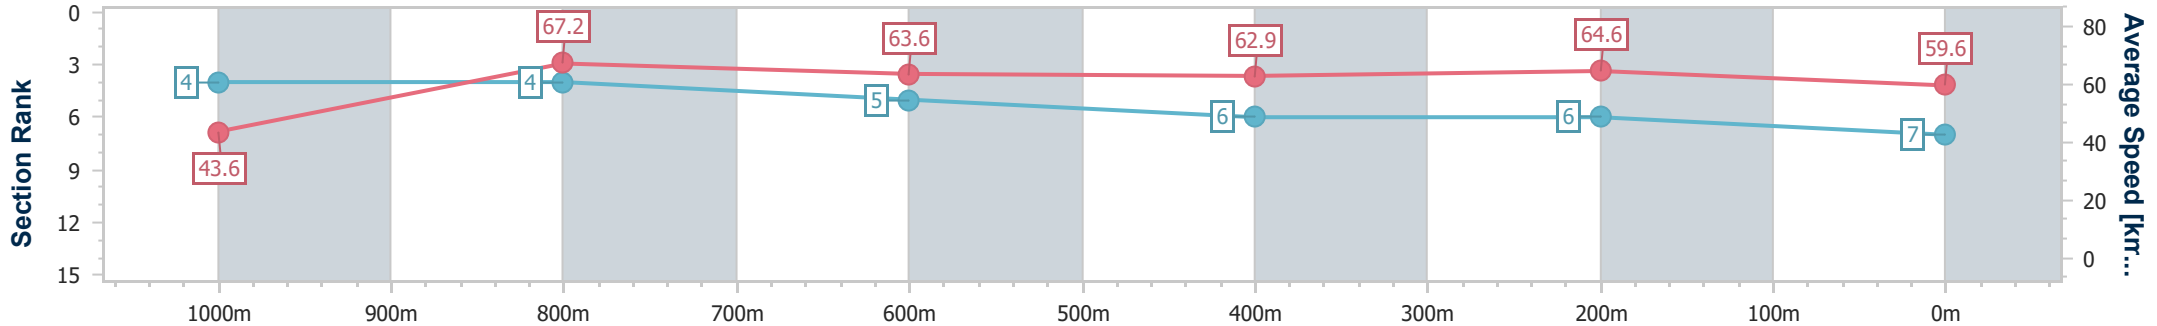

Horse/Jockey Name	Mishani Destiny
Final Rank	7
Fastest Section Time (Section)	0:09.13 (Overall)
Top Speed [km/h] (Section)	71.1 (1000m)
Race State	Finished

Doomben QLD Professional
Race 1: STRADBROKE SEASON BOOK NOW QTIS Two-Year-Old Maiden Plate - 1110m
17 April 2024 - 11:31
Track Rating: Good 4, Weather: Fine, Rail Position: +10m Entire

BRISBANE
RACING CLUB

Section	Overall	1000m	800m	600m	400m	200m
Section Times	1:05.83 [7] (0:09.13)	0:56.70 [4] (0:10.74)	0:45.96 [4] (0:11.38)	0:34.58 [5] (0:11.37)	0:23.21 [6] (0:11.10)	0:12.11 [6] (0:12.11)
Average Speed [km/h]	43.6	67.2	63.6	62.9	64.6	59.6
Top Speed [km/h]	67.9	71.1	65.4	64.3	66.1	62.0
Avg. Dist. to Rail [m]	7.3	2.0	0.5	1.2	1.3	0.4
Avg. Stride Freq. [Hz]	2.2	2.2	1.6	2.1	2.2	2.2
Avg. Stride Length [m]	5.4	8.2	11.1	8.2	8.1	7.5

- [ ] Ranking at each section and finish
- -.-.- No data available at this section
- NA No data available