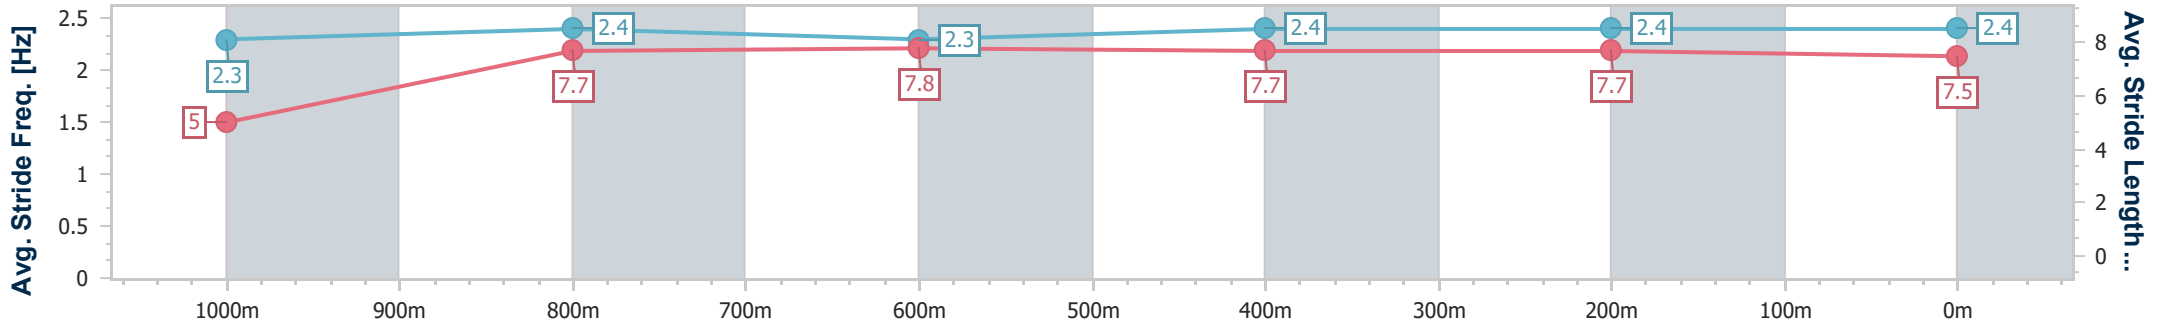

Horse/Jockey Name	Provance
Final Rank	2
Fastest Section Time (Section)	0:09.46 (Overall)
Top Speed [km/h] (Section)	66.9 (1000m)
Race State	Finished

Doomben QLD Professional
Race 1: STRADBROKE SEASON BOOK NOW QTIS Two-Year-Old Maiden Plate - 1110m
17 April 2024 - 11:31
Track Rating: Good 4, Weather: Fine, Rail Position: +10m Entire

BRISBANE
RACING CLUB

Section	Overall	1000m	800m	600m	400m	200m
Section Times	1:04.94 [2] (0:09.46)	0:55.48 [7] (0:11.02)	0:44.46 [8] (0:11.01)	0:33.45 [8] (0:11.11)	0:22.34 [5] (0:10.94)	0:11.40 [4] (0:11.40)
Average Speed [km/h]	41.9	65.2	65.2	65.1	66.0	63.1
Top Speed [km/h]	62.9	66.9	66.7	65.6	66.6	64.8
Avg. Dist. to Rail [m]	4.5	0.9	0.6	0.4	2.0	1.4
Avg. Stride Freq. [Hz]	2.3	2.4	2.3	2.4	2.4	2.4
Avg. Stride Length [m]	5.0	7.7	7.8	7.7	7.7	7.5

- [ ] Ranking at each section and finish
- -.-.- No data available at this section
- NA No data available