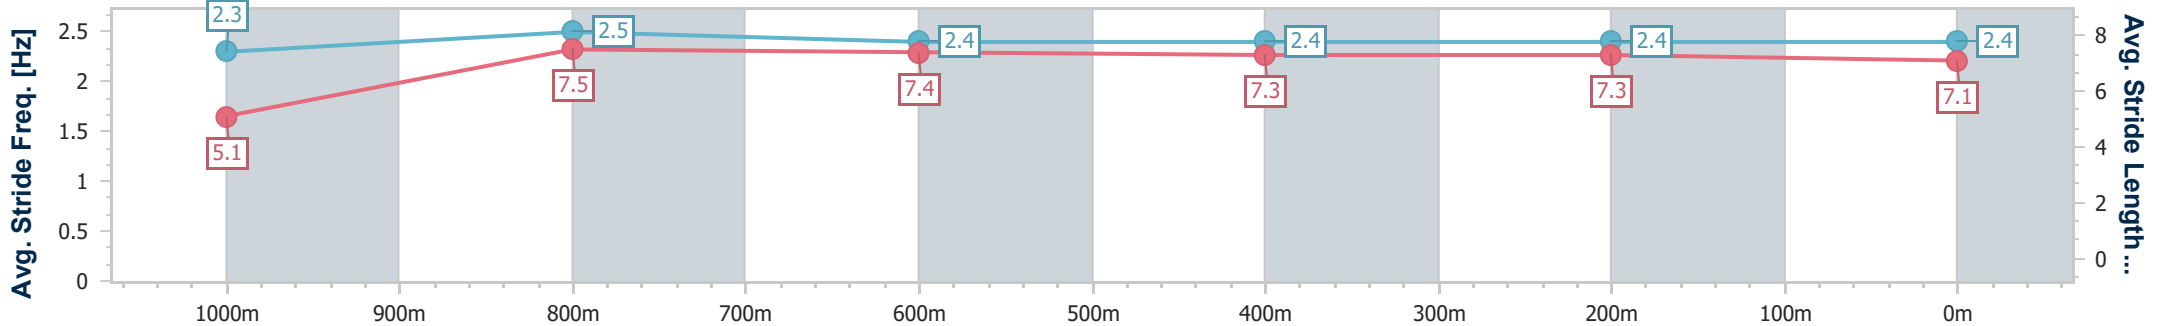

Horse/Jockey Name	Valley Of Owls
Final Rank	6
Fastest Section Time (Section)	0:09.56 (Overall)
Top Speed [km/h] (Section)	68.8 (1000m)
Race State	Finished

Doomben QLD Professional
Race 1: STRADBROKE SEASON BOOK NOW QTIS Two-Year-Old Maiden Plate - 1110m
17 April 2024 - 11:31
Track Rating: Good 4, Weather: Fine, Rail Position: +10m Entire

BRISBANE
RACING CLUB

Section	Overall	1000m	800m	600m	400m	200m
Section Times	1:05.58 [6] (0:09.56)	0:56.02 [8] (0:10.68)	0:45.34 [6] (0:11.11)	0:34.23 [6] (0:11.37)	0:22.86 [7] (0:11.20)	0:11.66 [7] (0:11.66)
Average Speed [km/h]	41.4	67.1	64.7	62.6	64.0	61.9
Top Speed [km/h]	65.9	68.8	65.6	64.4	65.6	64.8
Avg. Dist. to Rail [m]	3.0	0.7	1.2	1.6	1.3	1.2
Avg. Stride Freq. [Hz]	2.3	2.5	2.4	2.4	2.4	2.4
Avg. Stride Length [m]	5.1	7.5	7.4	7.3	7.3	7.1

- [ ] Ranking at each section and finish
- -.-.- No data available at this section
- NA No data available