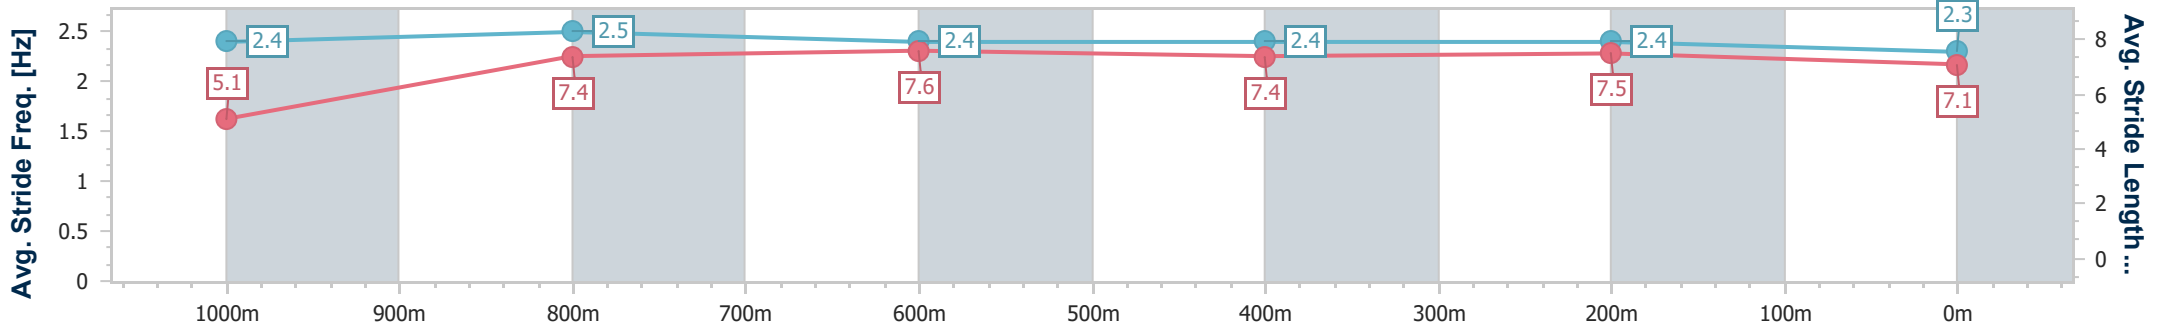

Horse/Jockey Name	Tessori
Final Rank	4
Fastest Section Time (Section)	0:08.91 (Overall)
Top Speed [km/h] (Section)	69.5 (1000m)
Race State	Finished

Doomben QLD Professional
Race 1: STRADBROKE SEASON BOOK NOW QTIS Two-Year-Old Maiden Plate - 1110m
17 April 2024 - 11:31
Track Rating: Good 4, Weather: Fine, Rail Position: +10m Entire

BRISBANE
RACING CLUB

Section	Overall	1000m	800m	600m	400m	200m
Section Times	1:05.33 [4] (0:08.91)	0:56.42 [2] (0:10.60)	0:45.82 [1] (0:11.23)	0:34.59 [2] (0:11.39)	0:23.20 [2] (0:11.03)	0:12.17 [2] (0:12.17)
Average Speed [km/h]	44.5	68.4	64.8	63.4	65.4	59.1
Top Speed [km/h]	65.8	69.5	67.2	65.5	66.6	64.0
Avg. Dist. to Rail [m]	7.3	2.5	1.7	1.0	0.2	0.9
Avg. Stride Freq. [Hz]	2.4	2.5	2.4	2.4	2.4	2.3
Avg. Stride Length [m]	5.1	7.4	7.6	7.4	7.5	7.1

- [ ] Ranking at each section and finish
- -.-.- No data available at this section
- NA No data available