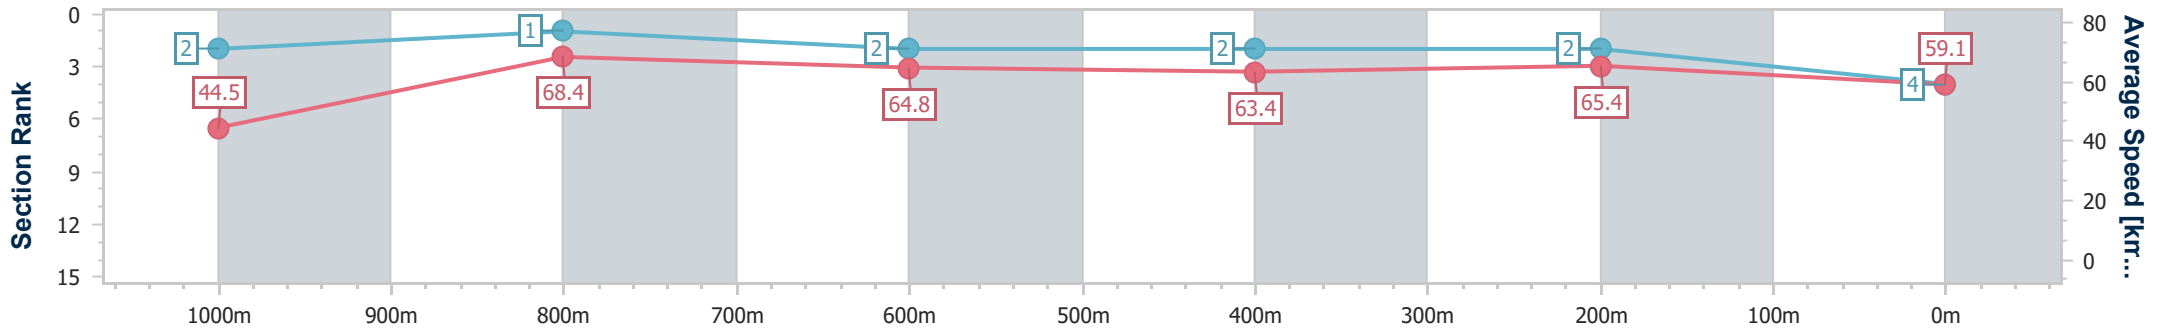

Horse/Jockey Name	Tessori
Final Rank	4
Fastest Section Time (Section)	0:08.91 (Overall)
Top Speed [km/h] (Section)	69.5 (1000m)
Race State	Finished

Doomben QLD Professional
Race 1: STRADBROKE SEASON BOOK NOW QTIS Two-Year-Old Maiden Plate - 1110m
17 April 2024 - 11:31
Track Rating: Good 4, Weather: Fine, Rail Position: +10m Entire

BRISBANE
RACING CLUB

Section	Overall	1000m	800m	600m	400m	200m
Section Times	1:05.33 [4] (0:08.91)	0:56.42 [2] (0:10.60)	0:45.82 [1] (0:11.23)	0:34.59 [2] (0:11.39)	0:23.20 [2] (0:11.03)	0:12.17 [2] (0:12.17)
Average Speed [km/h]	44.5	68.4	64.8	63.4	65.4	59.1
Top Speed [km/h]	65.8	69.5	67.2	65.5	66.6	64.0
Avg. Dist. to Rail [m]	7.3	2.5	1.7	1.0	0.2	0.9
Avg. Stride Freq. [Hz]	2.4	2.5	2.4	2.4	2.4	2.3
Avg. Stride Length [m]	5.1	7.4	7.6	7.4	7.5	7.1

- [ ] Ranking at each section and finish
- -.-.- No data available at this section
- NA No data available