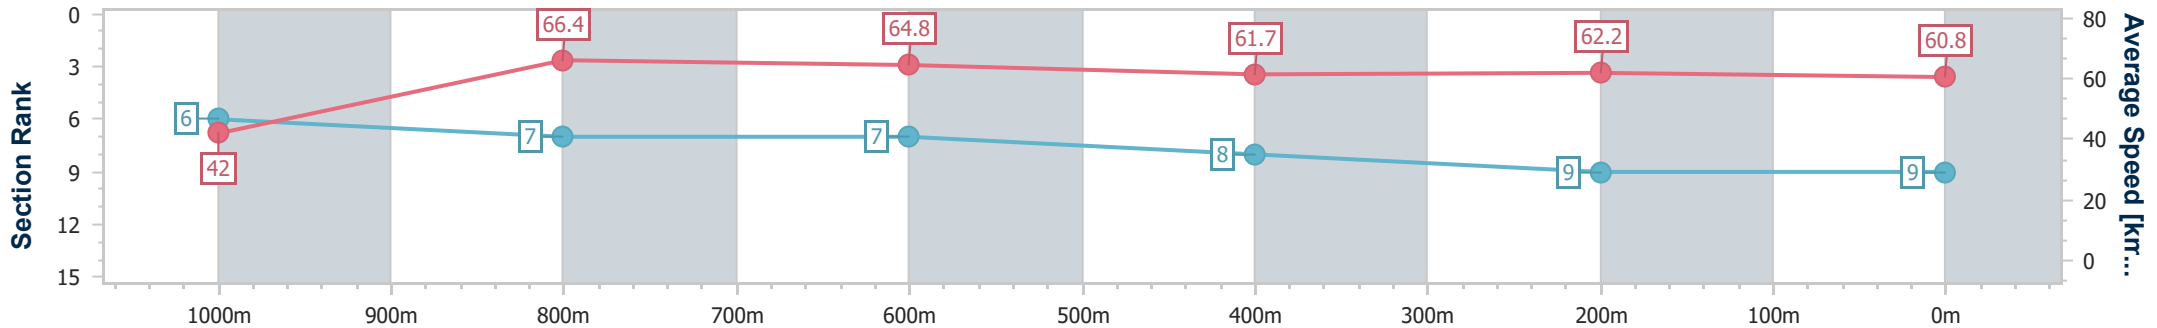

Horse/Jockey Name	Alecia
Final Rank	9
Fastest Section Time (Section)	0:09.44 (Overall)
Top Speed [km/h] (Section)	68.4 (1000m)
Race State	Finished

Doomben QLD Professional
Race 1: STRADBROKE SEASON BOOK NOW QTIS Two-Year-Old Maiden Plate - 1110m
17 April 2024 - 11:31
Track Rating: Good 4, Weather: Fine, Rail Position: +10m Entire

BRISBANE
RACING CLUB

Section	Overall	1000m	800m	600m	400m	200m
Section Times	1:06.44 [9] (0:09.44)	0:57.00 [6] (0:10.83)	0:46.17 [7] (0:11.14)	0:35.03 [7] (0:11.67)	0:23.36 [8] (0:11.53)	0:11.83 [9] (0:11.83)
Average Speed [km/h]	42.0	66.4	64.8	61.7	62.2	60.8
Top Speed [km/h]	63.4	68.4	67.4	63.2	63.8	62.1
Avg. Dist. to Rail [m]	5.2	1.8	0.6	0.7	0.7	0.6
Avg. Stride Freq. [Hz]	2.2	2.4	2.4	2.3	2.4	2.4
Avg. Stride Length [m]	5.2	7.5	7.6	7.4	7.3	7.2

- [ ] Ranking at each section and finish
- -.-.- No data available at this section
- NA No data available