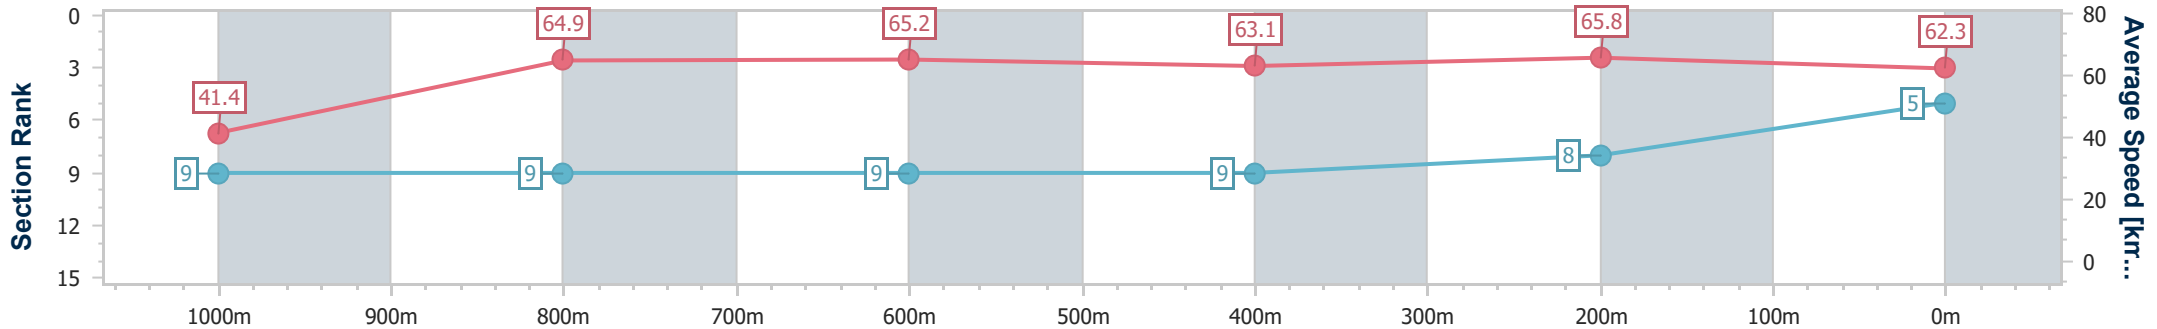

Horse/Jockey Name	Proclaimer
Final Rank	5
Fastest Section Time (Section)	0:09.63 (Overall)
Top Speed [km/h] (Section)	66.9 (400m)
Race State	Finished

Doomben QLD Professional
Race 1: STRADBROKE SEASON BOOK NOW QTIS Two-Year-Old Maiden Plate - 1110m
17 April 2024 - 11:31
Track Rating: Good 4, Weather: Fine, Rail Position: +10m Entire

BRISBANE
RACING CLUB

Section	Overall	1000m	800m	600m	400m	200m
Section Times	1:05.52 [5] (0:09.63)	0:55.89 [9] (0:11.10)	0:44.79 [9] (0:11.00)	0:33.79 [9] (0:11.37)	0:22.42 [9] (0:10.88)	0:11.54 [8] (0:11.54)
Average Speed [km/h]	41.4	64.9	65.2	63.1	65.8	62.3
Top Speed [km/h]	63.2	66.3	66.7	65.2	66.9	66.0
Avg. Dist. to Rail [m]	1.6	0.3	0.3	1.2	1.4	2.7
Avg. Stride Freq. [Hz]	2.1	2.3	2.3	2.2	2.3	2.2
Avg. Stride Length [m]	5.4	7.8	7.9	7.8	8.0	7.8

- [ ] Ranking at each section and finish
- -.-.- No data available at this section
- NA No data available