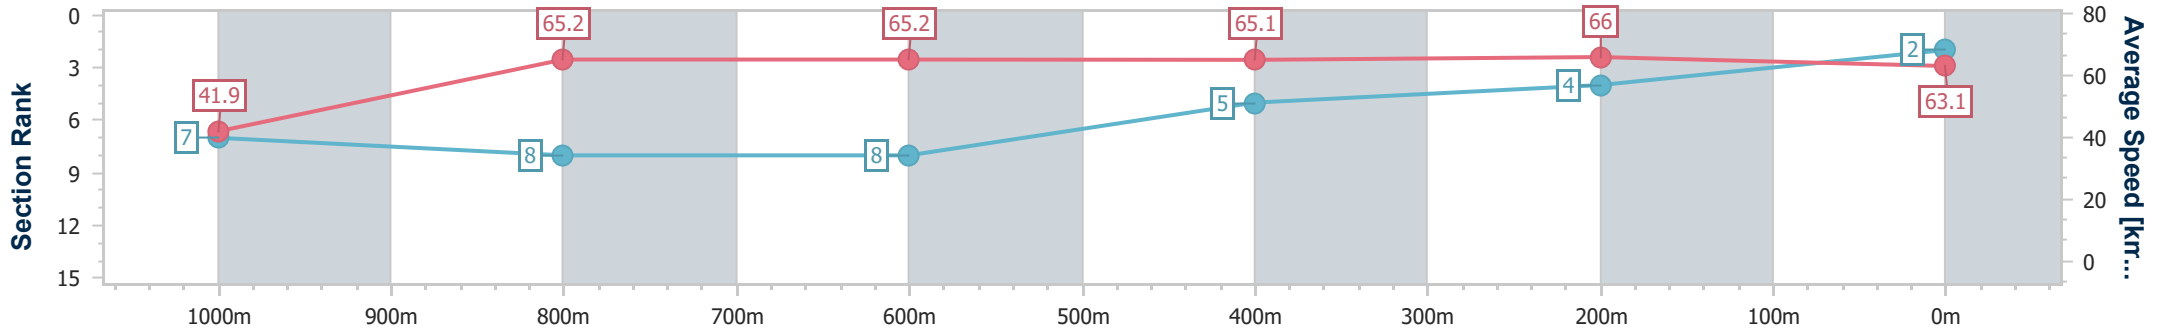

Horse/Jockey Name	Provance
Final Rank	2
Fastest Section Time (Section)	0:09.46 (Overall)
Top Speed [km/h] (Section)	66.9 (1000m)
Race State	Finished

Doomben QLD Professional
Race 1: STRADBROKE SEASON BOOK NOW QTIS Two-Year-Old Maiden Plate - 1110m
17 April 2024 - 11:31
Track Rating: Good 4, Weather: Fine, Rail Position: +10m Entire

BRISBANE
RACING CLUB

Section	Overall	1000m	800m	600m	400m	200m
Section Times	1:04.94 [2] (0:09.46)	0:55.48 [7] (0:11.02)	0:44.46 [8] (0:11.01)	0:33.45 [8] (0:11.11)	0:22.34 [5] (0:10.94)	0:11.40 [4] (0:11.40)
Average Speed [km/h]	41.9	65.2	65.2	65.1	66.0	63.1
Top Speed [km/h]	62.9	66.9	66.7	65.6	66.6	64.8
Avg. Dist. to Rail [m]	4.5	0.9	0.6	0.4	2.0	1.4
Avg. Stride Freq. [Hz]	2.3	2.4	2.3	2.4	2.4	2.4
Avg. Stride Length [m]	5.0	7.7	7.8	7.7	7.7	7.5

- [ ] Ranking at each section and finish
- -.-.- No data available at this section
- NA No data available