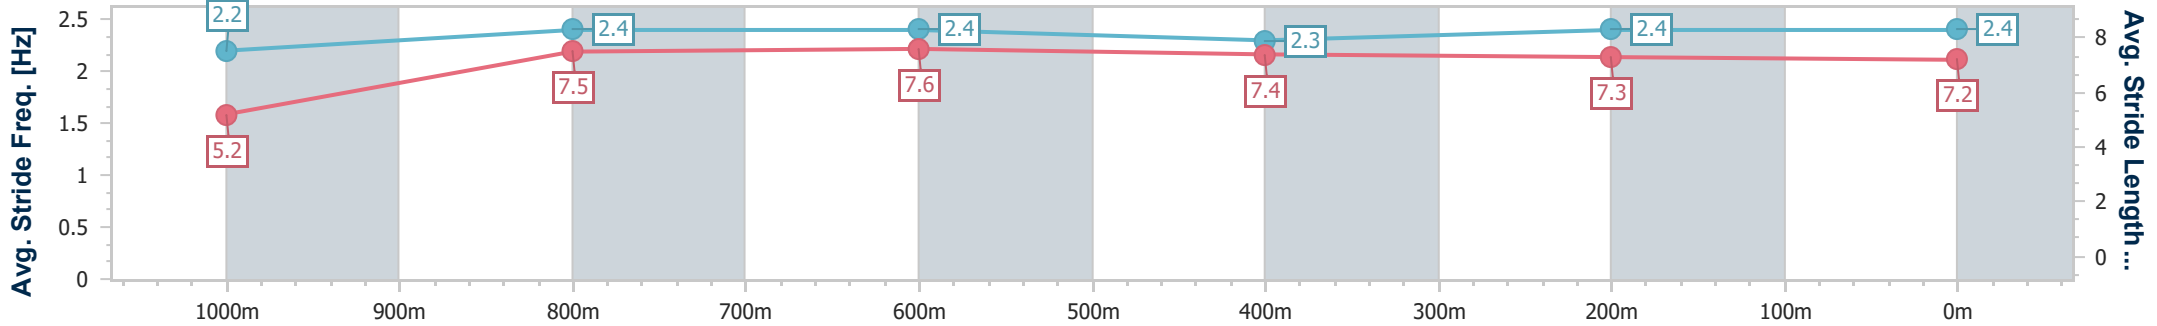

Horse/Jockey Name	Alecia
Final Rank	9
Fastest Section Time (Section)	0:09.44 (Overall)
Top Speed [km/h] (Section)	68.4 (1000m)
Race State	Finished

Doomben QLD Professional
Race 1: STRADBROKE SEASON BOOK NOW QTIS Two-Year-Old Maiden Plate - 1110m
17 April 2024 - 11:31
Track Rating: Good 4, Weather: Fine, Rail Position: +10m Entire

BRISBANE
RACING CLUB

Section	Overall	1000m	800m	600m	400m	200m
Section Times	1:06.44 [9] (0:09.44)	0:57.00 [6] (0:10.83)	0:46.17 [7] (0:11.14)	0:35.03 [7] (0:11.67)	0:23.36 [8] (0:11.53)	0:11.83 [9] (0:11.83)
Average Speed [km/h]	42.0	66.4	64.8	61.7	62.2	60.8
Top Speed [km/h]	63.4	68.4	67.4	63.2	63.8	62.1
Avg. Dist. to Rail [m]	5.2	1.8	0.6	0.7	0.7	0.6
Avg. Stride Freq. [Hz]	2.2	2.4	2.4	2.3	2.4	2.4
Avg. Stride Length [m]	5.2	7.5	7.6	7.4	7.3	7.2

- [ ] Ranking at each section and finish
- -.-.- No data available at this section
- NA No data available