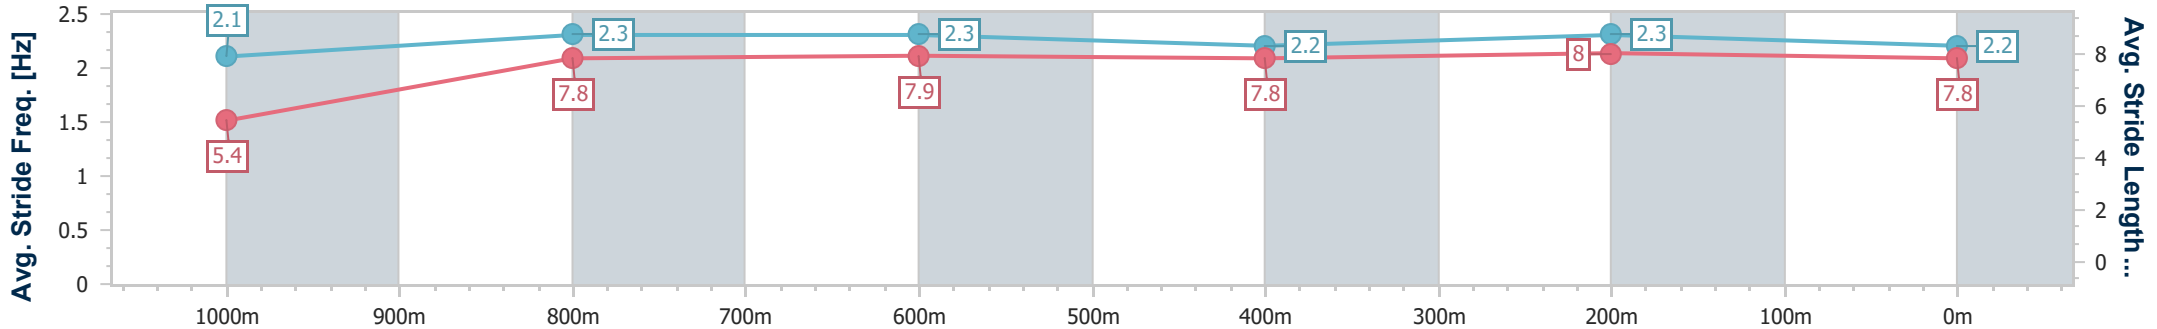

Horse/Jockey Name	Proclaimer
Final Rank	5
Fastest Section Time (Section)	0:09.63 (Overall)
Top Speed [km/h] (Section)	66.9 (400m)
Race State	Finished

Doomben QLD Professional
Race 1: STRADBROKE SEASON BOOK NOW QTIS Two-Year-Old Maiden Plate - 1110m
17 April 2024 - 11:31
Track Rating: Good 4, Weather: Fine, Rail Position: +10m Entire

BRISBANE
RACING CLUB

Section	Overall	1000m	800m	600m	400m	200m
Section Times	1:05.52 [5] (0:09.63)	0:55.89 [9] (0:11.10)	0:44.79 [9] (0:11.00)	0:33.79 [9] (0:11.37)	0:22.42 [9] (0:10.88)	0:11.54 [8] (0:11.54)
Average Speed [km/h]	41.4	64.9	65.2	63.1	65.8	62.3
Top Speed [km/h]	63.2	66.3	66.7	65.2	66.9	66.0
Avg. Dist. to Rail [m]	1.6	0.3	0.3	1.2	1.4	2.7
Avg. Stride Freq. [Hz]	2.1	2.3	2.3	2.2	2.3	2.2
Avg. Stride Length [m]	5.4	7.8	7.9	7.8	8.0	7.8

- [ ] Ranking at each section and finish
- -.-.- No data available at this section
- NA No data available