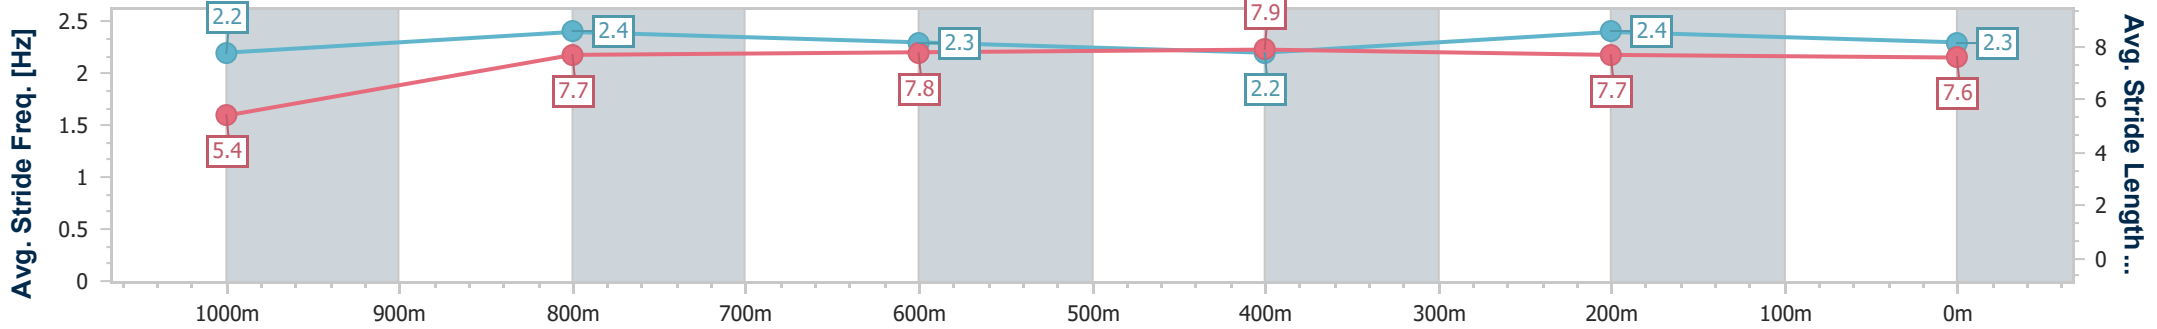

Horse/Jockey Name	Carravilla
Final Rank	1
Fastest Section Time (Section)	0:09.20 (Overall)
Top Speed [km/h] (Section)	67.0 (1000m)
Race State	Finished

Doomben QLD Professional
Race 1: STRADBROKE SEASON BOOK NOW QTIS Two-Year-Old Maiden Plate - 1110m
17 April 2024 - 11:31
Track Rating: Good 4, Weather: Fine, Rail Position: +10m Entire

BRISBANE
RACING CLUB

Section	Overall	1000m	800m	600m	400m	200m
Section Times	1:04.74 [1] (0:09.20)	0:55.54 [5] (0:10.84)	0:44.70 [5] (0:10.96)	0:33.74 [4] (0:11.25)	0:22.49 [3] (0:10.96)	0:11.53 [3] (0:11.53)
Average Speed [km/h]	43.4	66.0	65.4	63.5	65.6	62.5
Top Speed [km/h]	66.1	67.0	66.4	64.4	66.6	65.3
Avg. Dist. to Rail [m]	2.1	1.3	1.7	1.3	0.7	0.5
Avg. Stride Freq. [Hz]	2.2	2.4	2.3	2.2	2.4	2.3
Avg. Stride Length [m]	5.4	7.7	7.8	7.9	7.7	7.6

- [ ] Ranking at each section and finish
- -.-.- No data available at this section
- NA No data available