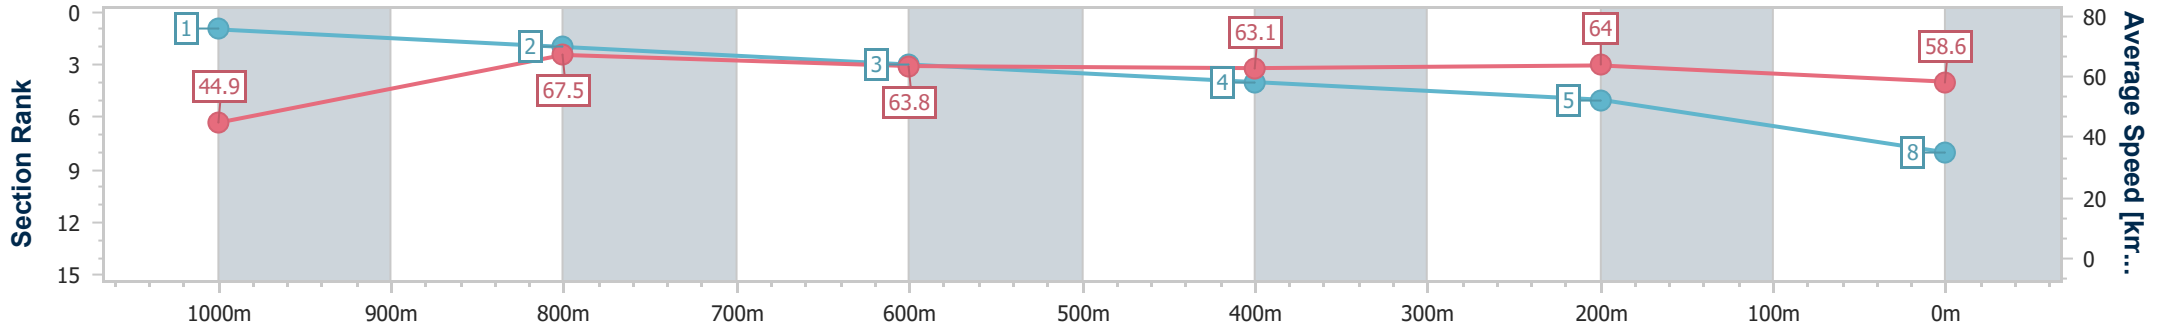

Horse/Jockey Name	Zelezny
Final Rank	8
Fastest Section Time (Section)	0:08.86 (Overall)
Top Speed [km/h] (Section)	69.0 (1000m)
Race State	Finished

Doomben QLD Professional
Race 1: STRADBROKE SEASON BOOK NOW QTIS Two-Year-Old Maiden Plate - 1110m
17 April 2024 - 11:31
Track Rating: Good 4, Weather: Fine, Rail Position: +10m Entire

BRISBANE
RACING CLUB

Section	Overall	1000m	800m	600m	400m	200m
Section Times	1:05.87 [8] (0:08.86)	0:57.01 [1] (0:10.69)	0:46.32 [2] (0:11.39)	0:34.93 [3] (0:11.40)	0:23.53 [4] (0:11.25)	0:12.28 [5] (0:12.28)
Average Speed [km/h]	44.9	67.5	63.8	63.1	64.0	58.6
Top Speed [km/h]	65.5	69.0	67.0	64.0	65.1	61.8
Avg. Dist. to Rail [m]	8.9	2.8	1.4	0.3	1.4	2.6
Avg. Stride Freq. [Hz]	2.6	2.6	2.4	2.3	2.4	2.3
Avg. Stride Length [m]	4.9	7.1	7.5	7.5	7.4	7.0

- [ ] Ranking at each section and finish
- -.-.- No data available at this section
- NA No data available