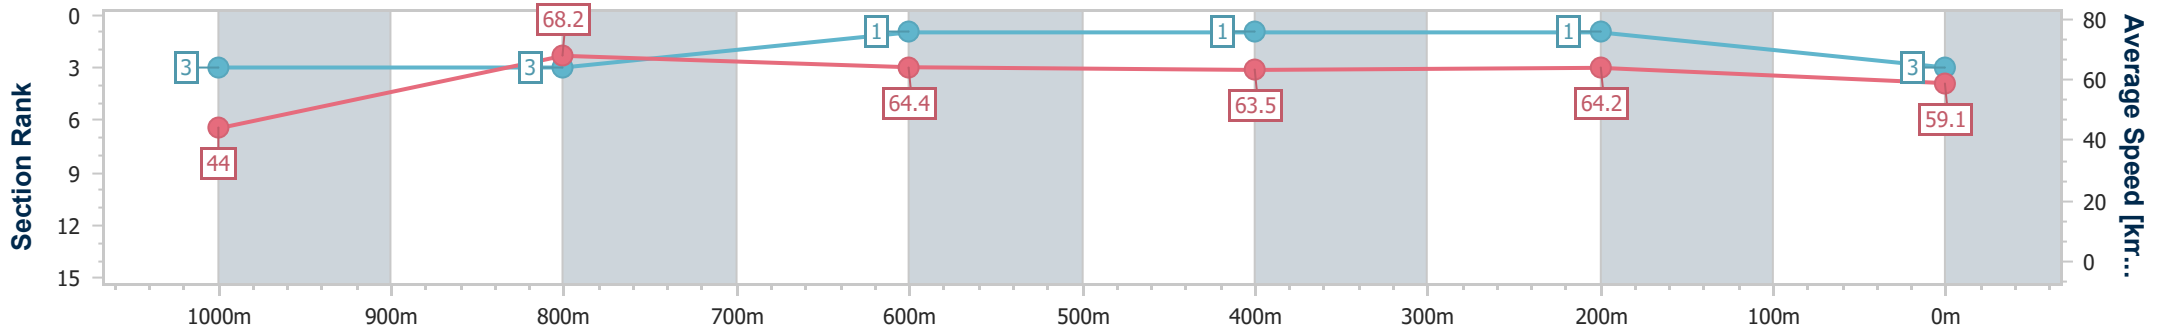

Horse/Jockey Name	La Cometa
Final Rank	3
Fastest Section Time (Section)	0:09.02 (Overall)
Top Speed [km/h] (Section)	69.0 (1000m)
Race State	Finished

Doomben QLD Professional
Race 1: STRADBROKE SEASON BOOK NOW QTIS Two-Year-Old Maiden Plate - 1110m
17 April 2024 - 11:31
Track Rating: Good 4, Weather: Fine, Rail Position: +10m Entire

BRISBANE
RACING CLUB

Section	Overall	1000m	800m	600m	400m	200m
Section Times	1:05.26 [3] (0:09.02)	0:56.24 [3] (0:10.53)	0:45.71 [3] (0:11.10)	0:34.61 [1] (0:11.27)	0:23.34 [1] (0:11.16)	0:12.18 [1] (0:12.18)
Average Speed [km/h]	44.0	68.2	64.4	63.5	64.2	59.1
Top Speed [km/h]	65.7	69.0	66.5	64.2	65.7	62.9
Avg. Dist. to Rail [m]	1.0	0.5	1.2	1.5	2.2	2.7
Avg. Stride Freq. [Hz]	2.4	2.5	2.4	2.3	2.3	2.3
Avg. Stride Length [m]	5.2	7.6	7.6	7.6	7.6	7.3

- [ ] Ranking at each section and finish
- -.-.- No data available at this section
- NA No data available