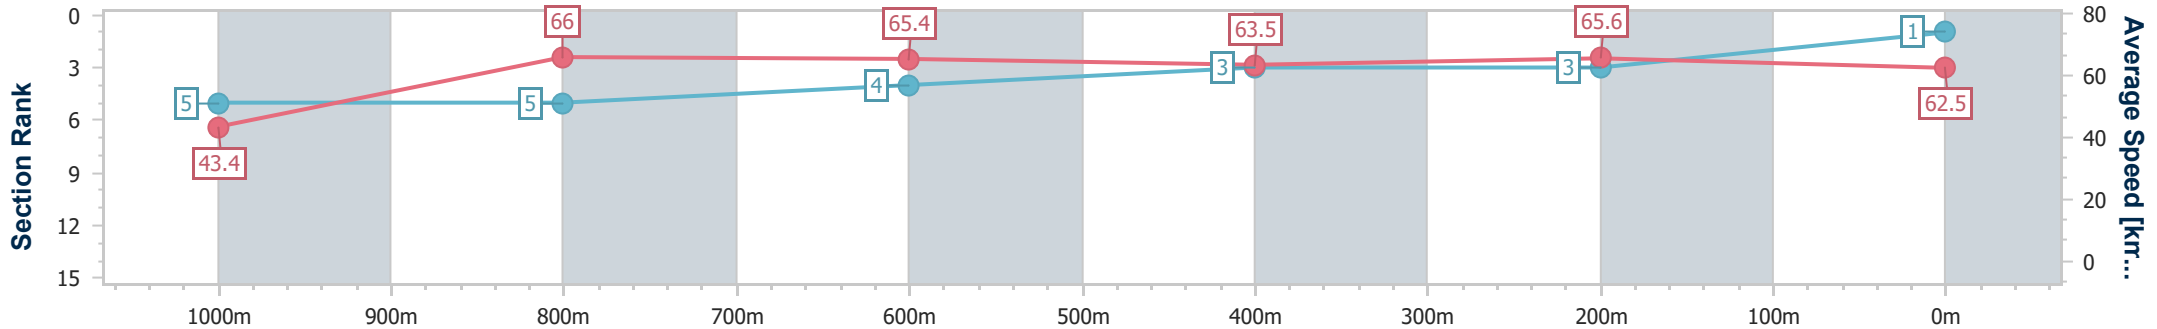

Section	Overall	1000m	800m	600m	400m	200m
Section Times	1:04.74 [1] (0:09.20)	0:55.54 [5] (0:10.84)	0:44.70 [5] (0:10.96)	0:33.74 [4] (0:11.25)	0:22.49 [3] (0:10.96)	0:11.53 [3] (0:11.53)
Average Speed [km/h]	43.4	66.0	65.4	63.5	65.6	62.5
Top Speed [km/h]	66.1	67.0	66.4	64.4	66.6	65.3
Avg. Dist. to Rail [m]	2.1	1.3	1.7	1.3	0.7	0.5
Avg. Stride Freq. [Hz]	2.2	2.4	2.3	2.2	2.4	2.3
Avg. Stride Length [m]	5.4	7.7	7.8	7.9	7.7	7.6