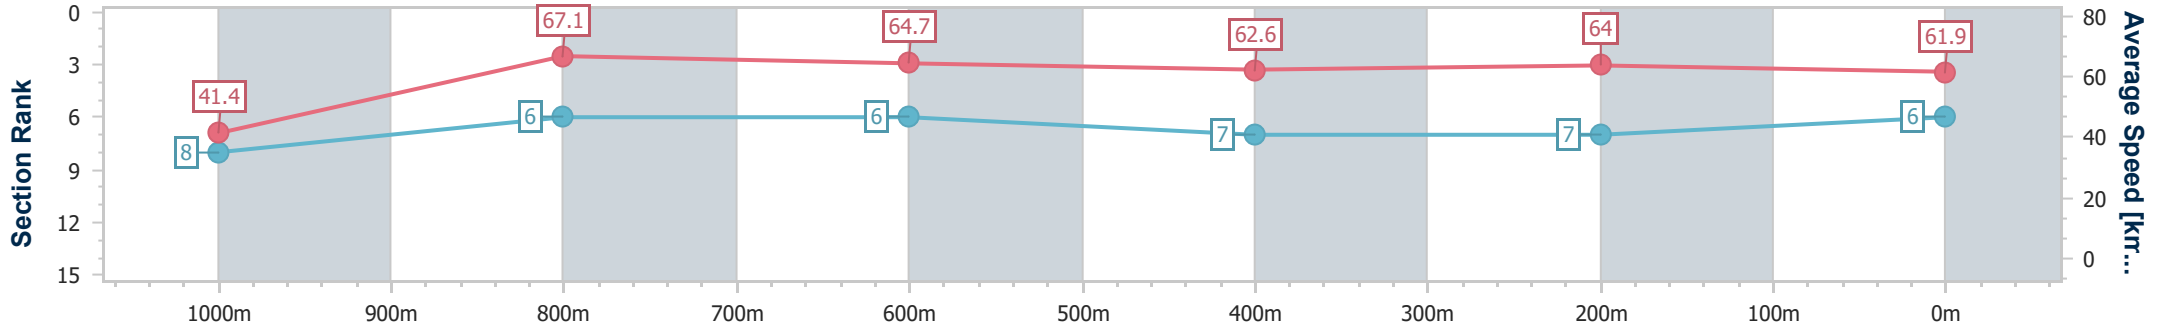

Horse/Jockey Name	Valley Of Owls
Final Rank	6
Fastest Section Time (Section)	0:09.56 (Overall)
Top Speed [km/h] (Section)	68.8 (1000m)
Race State	Finished

Doomben QLD Professional
Race 1: STRADBROKE SEASON BOOK NOW QTIS Two-Year-Old Maiden Plate - 1110m
17 April 2024 - 11:31
Track Rating: Good 4, Weather: Fine, Rail Position: +10m Entire

BRISBANE
RACING CLUB

Section	Overall	1000m	800m	600m	400m	200m
Section Times	1:05.58 [6] (0:09.56)	0:56.02 [8] (0:10.68)	0:45.34 [6] (0:11.11)	0:34.23 [6] (0:11.37)	0:22.86 [7] (0:11.20)	0:11.66 [7] (0:11.66)
Average Speed [km/h]	41.4	67.1	64.7	62.6	64.0	61.9
Top Speed [km/h]	65.9	68.8	65.6	64.4	65.6	64.8
Avg. Dist. to Rail [m]	3.0	0.7	1.2	1.6	1.3	1.2
Avg. Stride Freq. [Hz]	2.3	2.5	2.4	2.4	2.4	2.4
Avg. Stride Length [m]	5.1	7.5	7.4	7.3	7.3	7.1

- [ ] Ranking at each section and finish
- -.-.- No data available at this section
- NA No data available