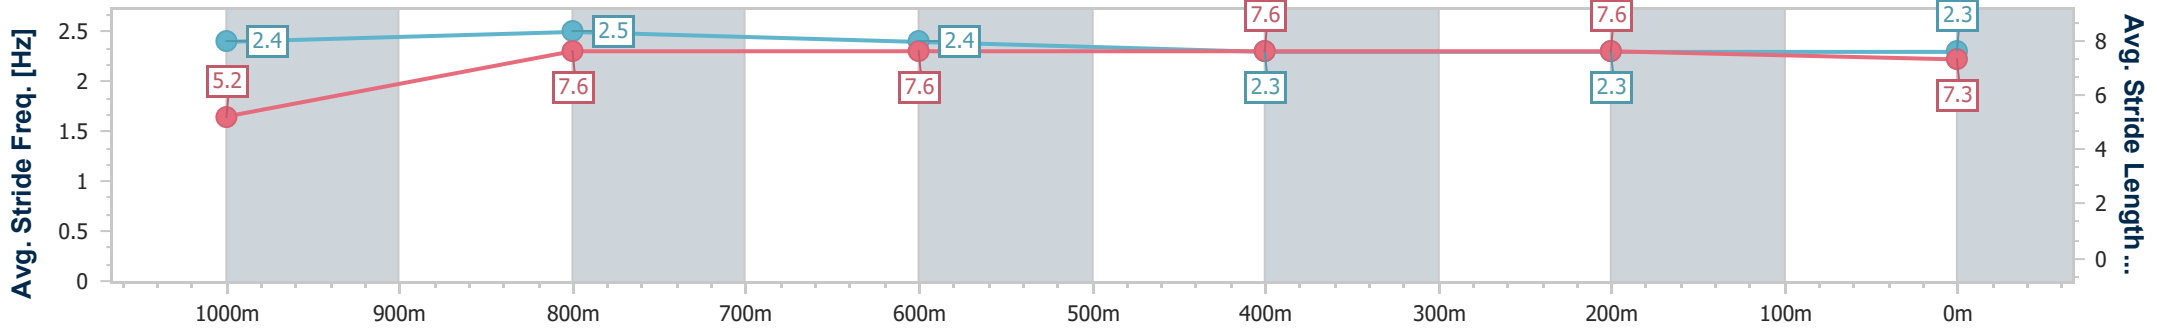

Horse/Jockey Name	La Cometa
Final Rank	3
Fastest Section Time (Section)	0:09.02 (Overall)
Top Speed [km/h] (Section)	69.0 (1000m)
Race State	Finished

Doomben QLD Professional
Race 1: STRADBROKE SEASON BOOK NOW QTIS Two-Year-Old Maiden Plate - 1110m
17 April 2024 - 11:31
Track Rating: Good 4, Weather: Fine, Rail Position: +10m Entire

BRISBANE
RACING CLUB

Section	Overall	1000m	800m	600m	400m	200m
Section Times	1:05.26 [3] (0:09.02)	0:56.24 [3] (0:10.53)	0:45.71 [3] (0:11.10)	0:34.61 [1] (0:11.27)	0:23.34 [1] (0:11.16)	0:12.18 [1] (0:12.18)
Average Speed [km/h]	44.0	68.2	64.4	63.5	64.2	59.1
Top Speed [km/h]	65.7	69.0	66.5	64.2	65.7	62.9
Avg. Dist. to Rail [m]	1.0	0.5	1.2	1.5	2.2	2.7
Avg. Stride Freq. [Hz]	2.4	2.5	2.4	2.3	2.3	2.3
Avg. Stride Length [m]	5.2	7.6	7.6	7.6	7.6	7.3

- [ ] Ranking at each section and finish
- -.-.- No data available at this section
- NA No data available