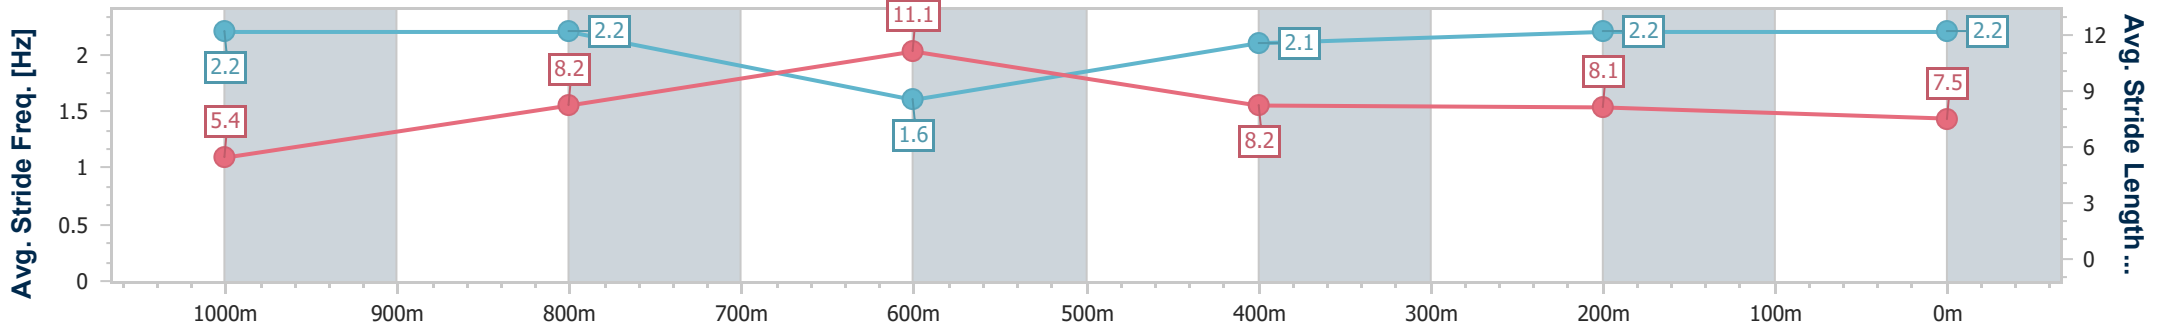

Horse/Jockey Name	Mishani Destiny
Final Rank	7
Fastest Section Time (Section)	0:09.13 (Overall)
Top Speed [km/h] (Section)	71.1 (1000m)
Race State	Finished

Doomben QLD Professional
Race 1: STRADBROKE SEASON BOOK NOW QTIS Two-Year-Old Maiden Plate - 1110m
17 April 2024 - 11:31
Track Rating: Good 4, Weather: Fine, Rail Position: +10m Entire

BRISBANE
RACING CLUB

Section	Overall	1000m	800m	600m	400m	200m
Section Times	1:05.83 [7] (0:09.13)	0:56.70 [4] (0:10.74)	0:45.96 [4] (0:11.38)	0:34.58 [5] (0:11.37)	0:23.21 [6] (0:11.10)	0:12.11 [6] (0:12.11)
Average Speed [km/h]	43.6	67.2	63.6	62.9	64.6	59.6
Top Speed [km/h]	67.9	71.1	65.4	64.3	66.1	62.0
Avg. Dist. to Rail [m]	7.3	2.0	0.5	1.2	1.3	0.4
Avg. Stride Freq. [Hz]	2.2	2.2	1.6	2.1	2.2	2.2
Avg. Stride Length [m]	5.4	8.2	11.1	8.2	8.1	7.5

- [ ] Ranking at each section and finish
- -.-.- No data available at this section
- NA No data available