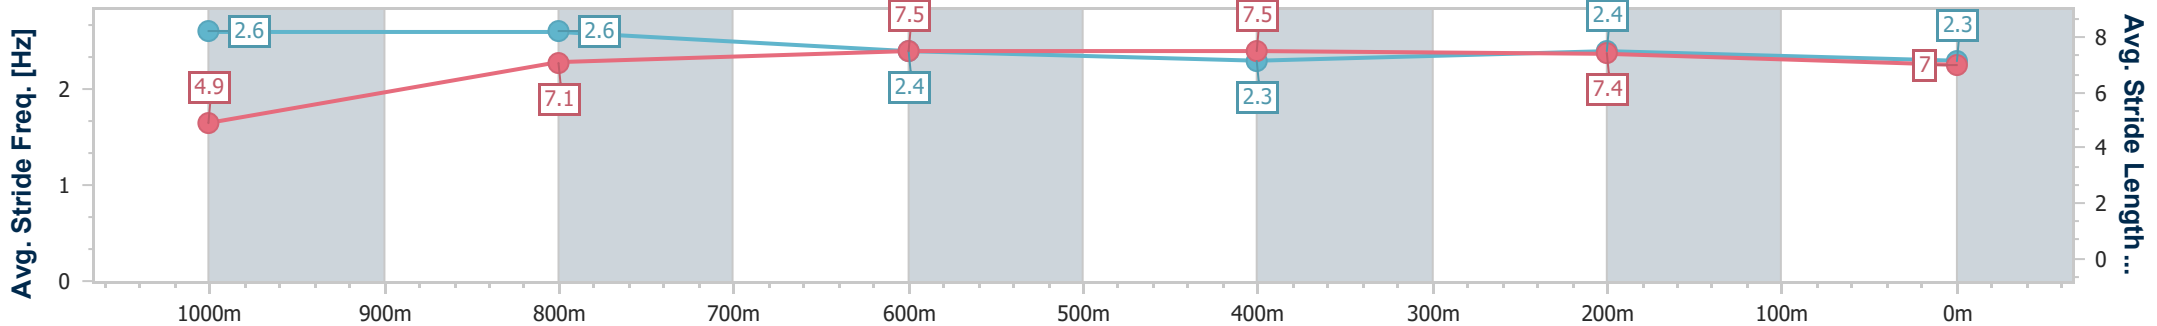

Horse/Jockey Name	Zelezny
Final Rank	8
Fastest Section Time (Section)	0:08.86 (Overall)
Top Speed [km/h] (Section)	69.0 (1000m)
Race State	Finished

Doomben QLD Professional
Race 1: STRADBROKE SEASON BOOK NOW QTIS Two-Year-Old Maiden Plate - 1110m
17 April 2024 - 11:31
Track Rating: Good 4, Weather: Fine, Rail Position: +10m Entire

BRISBANE
RACING CLUB

Section	Overall	1000m	800m	600m	400m	200m
Section Times	1:05.87 [8] (0:08.86)	0:57.01 [1] (0:10.69)	0:46.32 [2] (0:11.39)	0:34.93 [3] (0:11.40)	0:23.53 [4] (0:11.25)	0:12.28 [5] (0:12.28)
Average Speed [km/h]	44.9	67.5	63.8	63.1	64.0	58.6
Top Speed [km/h]	65.5	69.0	67.0	64.0	65.1	61.8
Avg. Dist. to Rail [m]	8.9	2.8	1.4	0.3	1.4	2.6
Avg. Stride Freq. [Hz]	2.6	2.6	2.4	2.3	2.4	2.3
Avg. Stride Length [m]	4.9	7.1	7.5	7.5	7.4	7.0

- [ ] Ranking at each section and finish
- -.-.- No data available at this section
- NA No data available