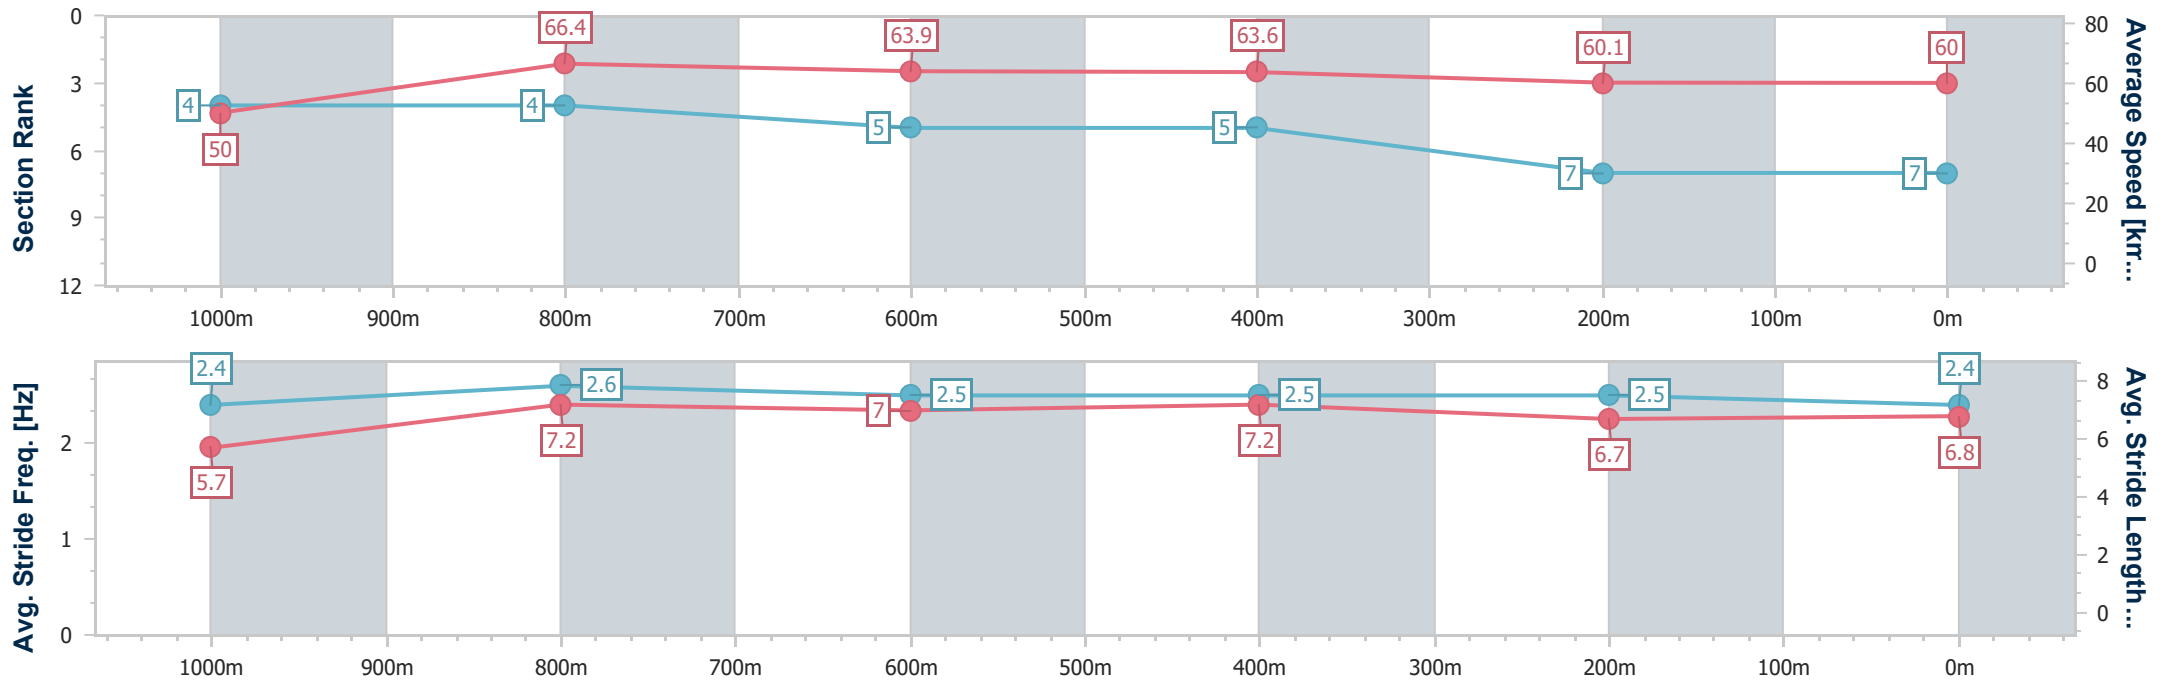

- [] Ranking at each section and finish
- .-.- No data available at this section
- NA No data available

Horse/Jockey Name	Twilight Sparkle
Final Rank	7
Fastest Section Time (Section)	0:10.84 (Overall)
Top Speed [km/h] (Section)	68.1 (1000m)
Race State	Finished

Aquis Park Gold Coast Poly QLD Professional
Race 3: WE RIDE AT NIGHT MAY 24 Maiden Plate - 1150m
 27 April 2024 - 13:05
 Track Rating: Synthetic , Weather: Fine, Rail Position: True

Section	Overall	1000m	800m	600m	400m	200m
Section Times	1:08.33 [7] (0:10.84)	0:57.49 [4] (0:10.84)	0:46.65 [4] (0:11.30)	0:35.35 [5] (0:11.37)	0:23.98 [5] (0:11.96)	0:12.02 [7] (0:12.02)
Average Speed [km/h]	50.0	66.4	63.9	63.6	60.1	60.0
Top Speed [km/h]	65.8	68.1	65.1	64.9	61.4	60.6
Avg. Dist. to Rail [m]	1.9	0.5	0.8	0.5	0.6	1.2
Avg. Stride Freq. [Hz]	2.4	2.6	2.5	2.5	2.5	2.4
Avg. Stride Length [m]	5.7	7.2	7.0	7.2	6.7	6.8