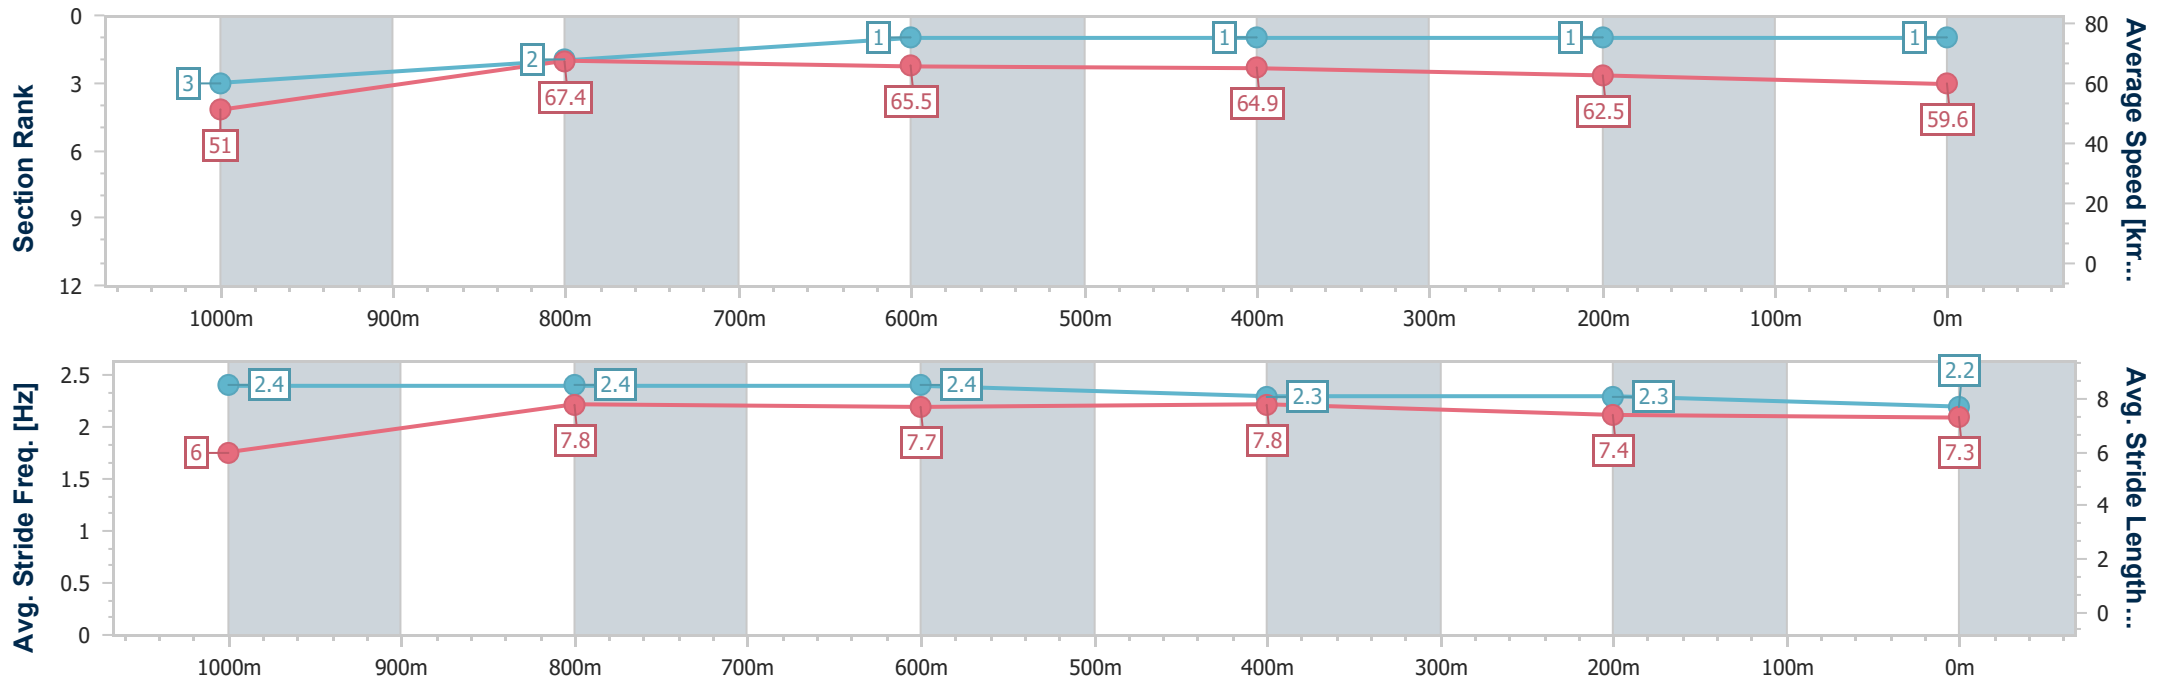

Scratched: The White Mouse (#6), Gingerbread Boy (#4)

[] Ranking at each section and finish
 -:-:- No data available at this section
 NA No data available

SCN Saddle cloth number
 DNF Did not finish
 DNT Did not track

Section	Overall	1000m	800m	600m	400m	200m
Section Times	1:07.33 [1] (0:10.63)	0:56.70 [3] (0:10.75)	0:45.95 [2] (0:11.09)	0:34.86 [1] (0:11.21)	0:23.65 [1] (0:11.52)	0:12.13 [1] (0:12.13)
Average Speed [km/h]	51.0	67.4	65.5	64.9	62.5	59.6
Top Speed [km/h]	66.1	68.1	67.4	66.0	63.5	61.7
Avg. Dist. to Rail [m]	4.6	2.2	2.3	1.7	1.2	2.2
Avg. Stride Freq. [Hz]	2.4	2.4	2.4	2.3	2.3	2.2
Avg. Stride Length [m]	6.0	7.8	7.7	7.8	7.4	7.3