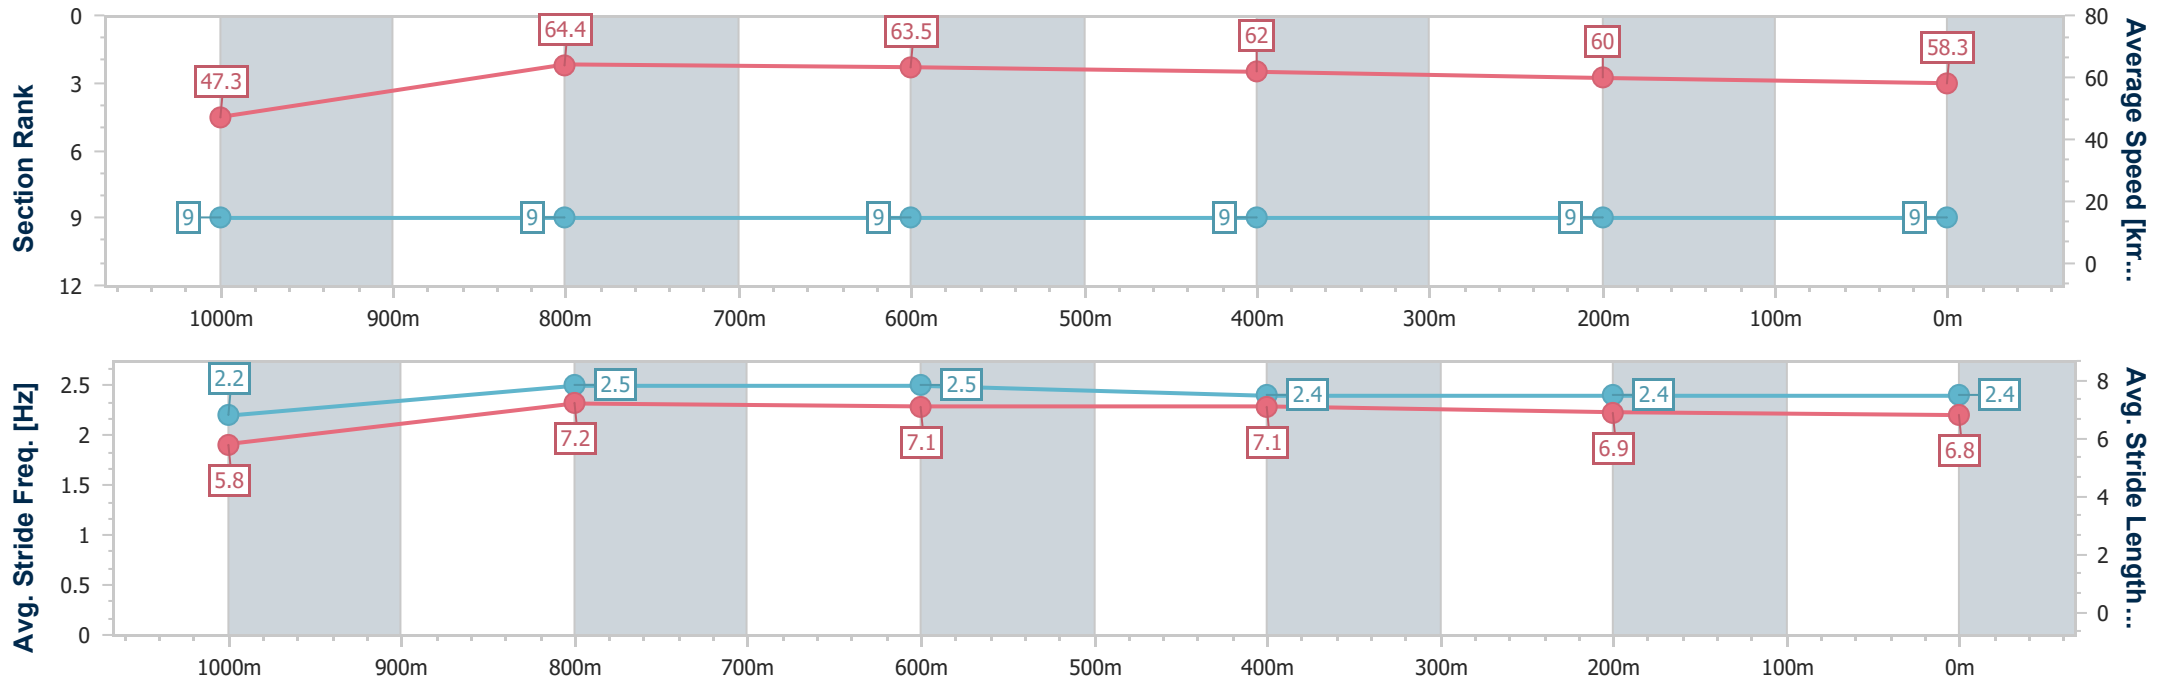

Aquis Park Gold Coast Poly QLD Professional
Race 3: WE RIDE AT NIGHT MAY 24 Maiden Plate - 1150m
 27 April 2024 - 13:05
 Track Rating: Synthetic , Weather: Fine, Rail Position: True

Section	Overall	1000m	800m	600m	400m	200m
Section Times	1:09.48 [8] (0:11.12)	0:58.36 [7] (0:11.09)	0:47.27 [8] (0:11.26)	0:36.01 [8] (0:11.42)	0:24.59 [8] (0:11.84)	0:12.75 [8] (0:12.75)
Average Speed [km/h]	48.6	65.7	65.2	64.5	61.4	56.8
Top Speed [km/h]	63.8	67.4	66.1	66.2	62.8	60.7
Avg. Dist. to Rail [m]	8.0	3.7	4.0	4.5	5.2	5.7
Avg. Stride Freq. [Hz]	2.3	2.4	2.3	2.3	2.3	2.2
Avg. Stride Length [m]	5.8	7.7	7.8	7.7	7.5	7.2

- [] Ranking at each section and finish
- .-.- No data available at this section
- NA No data available

Horse/Jockey Name	Miss Honeycomb
Final Rank	9
Fastest Section Time (Section)	0:11.26 (1000m)
Top Speed [km/h] (Section)	65.9 (1000m)
Race State	Finished

Aquis Park Gold Coast Poly QLD Professional
Race 3: WE RIDE AT NIGHT MAY 24 Maiden Plate - 1150m
 27 April 2024 - 13:05
 Track Rating: Synthetic , Weather: Fine, Rail Position: True

Section	Overall	1000m	800m	600m	400m	200m
Section Times	1:10.63 [9] (0:11.44)	0:59.19 [9] (0:11.26)	0:47.93 [9] (0:11.59)	0:36.34 [9] (0:11.83)	0:24.51 [9] (0:12.10)	0:12.41 [9] (0:12.41)
Average Speed [km/h]	47.3	64.4	63.5	62.0	60.0	58.3
Top Speed [km/h]	64.0	65.9	64.9	64.6	61.9	60.0
Avg. Dist. to Rail [m]	0.6	1.6	3.9	4.0	2.9	2.5
Avg. Stride Freq. [Hz]	2.2	2.5	2.5	2.4	2.4	2.4
Avg. Stride Length [m]	5.8	7.2	7.1	7.1	6.9	6.8

- [] Ranking at each section and finish
- .-.- No data available at this section
- NA No data available