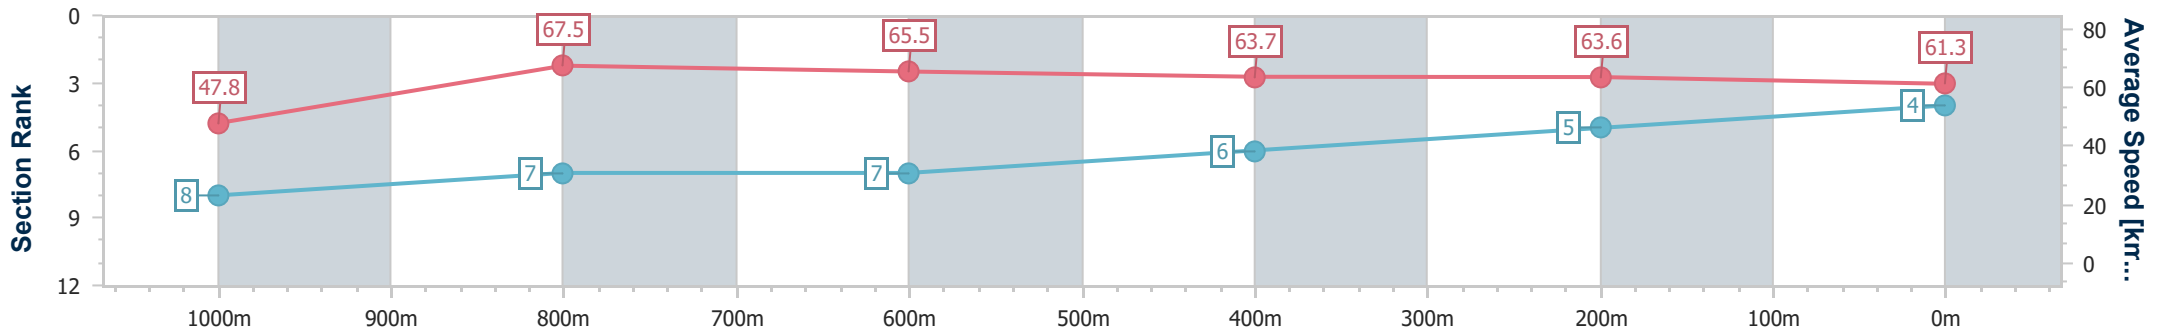

Horse/Jockey Name	Watermelon
Final Rank	4
Fastest Section Time (Section)	0:10.73 (1000m)
Top Speed [km/h] (Section)	69.2 (1000m)
Race State	Finished

Aquis Park Gold Coast Poly QLD Professional
Race 3: WE RIDE AT NIGHT MAY 24 Maiden Plate - 1150m
27 April 2024 - 13:05
Track Rating: Synthetic , Weather: Fine, Rail Position: True

Section	Overall	1000m	800m	600m	400m	200m
Section Times	1:07.65 [4] (0:11.31)	0:56.34 [8] (0:10.73)	0:45.61 [7] (0:11.06)	0:34.55 [7] (0:11.41)	0:23.14 [6] (0:11.40)	0:11.74 [5]
Average Speed [km/h]	47.8	67.5	65.5	63.7	63.6	61.3
Top Speed [km/h]	65.7	69.2	67.5	65.0	64.6	64.0
Avg. Dist. to Rail [m]	5.6	1.5	1.1	1.7	3.6	4.4
Avg. Stride Freq. [Hz]	2.3	2.4	2.4	2.4	2.4	2.3
Avg. Stride Length [m]	5.8	7.8	7.7	7.5	7.4	7.4

- [ ] Ranking at each section and finish
- -.-.- No data available at this section
- NA No data available