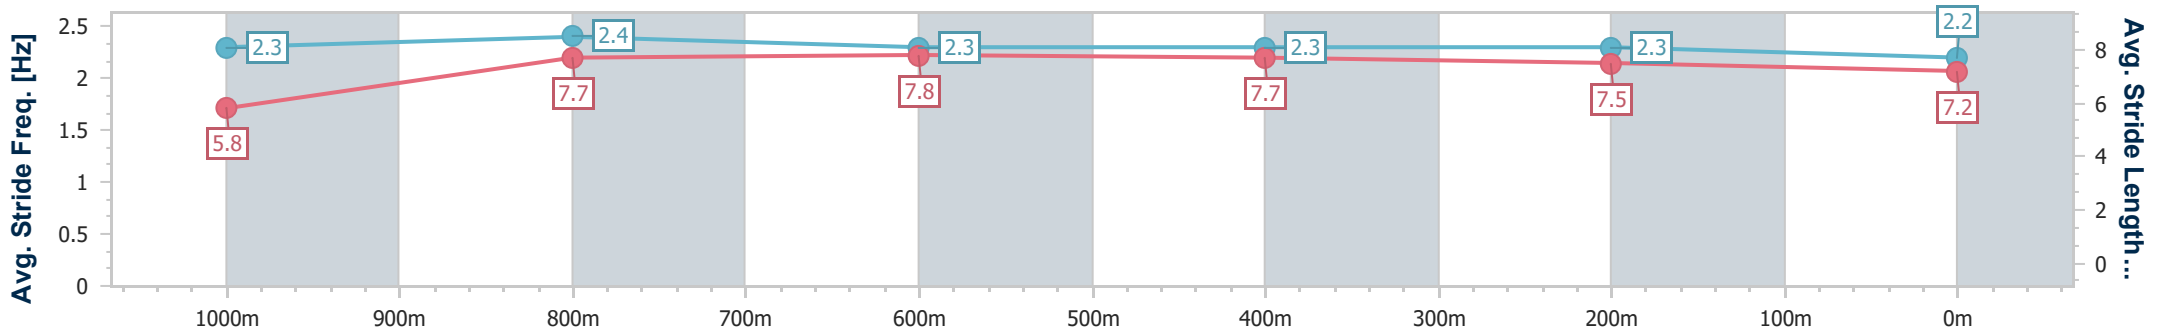

Aquis Park Gold Coast Poly QLD Professional
Race 3: WE RIDE AT NIGHT MAY 24 Maiden Plate - 1150m
 27 April 2024 - 13:05
 Track Rating: Synthetic , Weather: Fine, Rail Position: True

Section	Overall	1000m	800m	600m	400m	200m
Section Times	1:08.33 [7] (0:10.84)	0:57.49 [4] (0:10.84)	0:46.65 [4] (0:11.30)	0:35.35 [5] (0:11.37)	0:23.98 [5] (0:11.96)	0:12.02 [7] (0:12.02)
Average Speed [km/h]	50.0	66.4	63.9	63.6	60.1	60.0
Top Speed [km/h]	65.8	68.1	65.1	64.9	61.4	60.6
Avg. Dist. to Rail [m]	1.9	0.5	0.8	0.5	0.6	1.2
Avg. Stride Freq. [Hz]	2.4	2.6	2.5	2.5	2.5	2.4
Avg. Stride Length [m]	5.7	7.2	7.0	7.2	6.7	6.8

- [] Ranking at each section and finish
- .-.- No data available at this section
- NA No data available

Horse/Jockey Name	Casino Coast
Final Rank	8
Fastest Section Time (Section)	0:11.09 (1000m)
Top Speed [km/h] (Section)	67.4 (1000m)
Race State	Finished

Aquis Park Gold Coast Poly QLD Professional
Race 3: WE RIDE AT NIGHT MAY 24 Maiden Plate - 1150m
 27 April 2024 - 13:05
 Track Rating: Synthetic , Weather: Fine, Rail Position: True

Section	Overall	1000m	800m	600m	400m	200m
Section Times	1:09.48 [8] (0:11.12)	0:58.36 [7] (0:11.09)	0:47.27 [8] (0:11.26)	0:36.01 [8] (0:11.42)	0:24.59 [8] (0:11.84)	0:12.75 [8] (0:12.75)
Average Speed [km/h]	48.6	65.7	65.2	64.5	61.4	56.8
Top Speed [km/h]	63.8	67.4	66.1	66.2	62.8	60.7
Avg. Dist. to Rail [m]	8.0	3.7	4.0	4.5	5.2	5.7
Avg. Stride Freq. [Hz]	2.3	2.4	2.3	2.3	2.3	2.2
Avg. Stride Length [m]	5.8	7.7	7.8	7.7	7.5	7.2