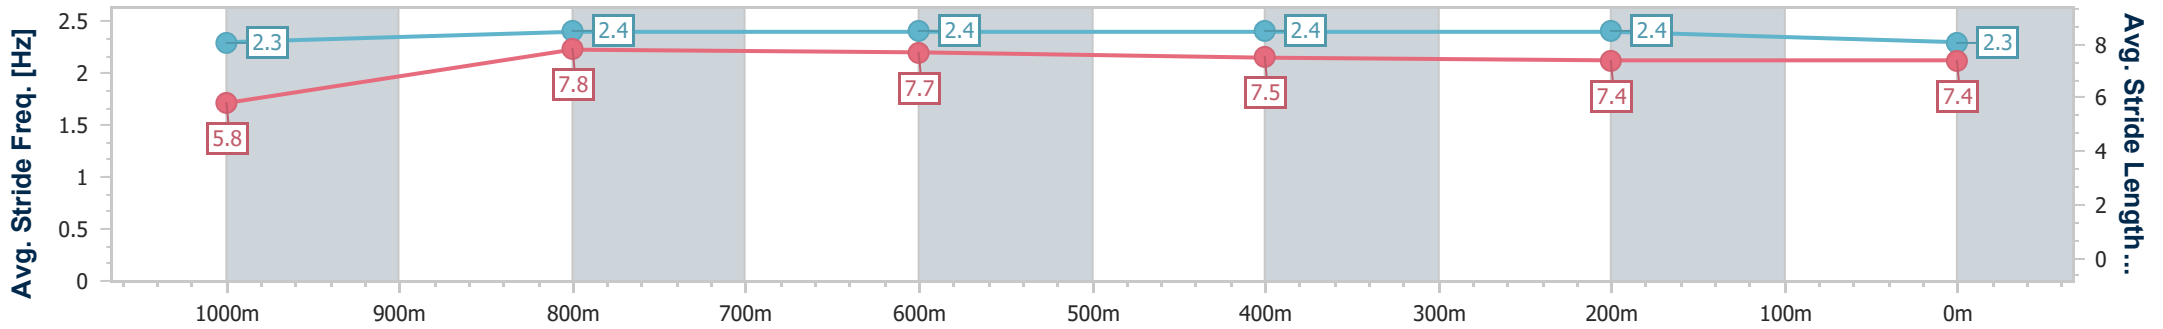

Horse/Jockey Name	Watermelon
Final Rank	4
Fastest Section Time (Section)	0:10.73 (1000m)
Top Speed [km/h] (Section)	69.2 (1000m)
Race State	Finished

Aquis Park Gold Coast Poly QLD Professional
Race 3: WE RIDE AT NIGHT MAY 24 Maiden Plate - 1150m
27 April 2024 - 13:05
Track Rating: Synthetic , Weather: Fine, Rail Position: True

Section	Overall	1000m	800m	600m	400m	200m
Section Times	1:07.65 [4] (0:11.31)	0:56.34 [8] (0:10.73)	0:45.61 [7] (0:11.06)	0:34.55 [7] (0:11.41)	0:23.14 [6] (0:11.40)	0:11.74 [5]
Average Speed [km/h]	47.8	67.5	65.5	63.7	63.6	61.3
Top Speed [km/h]	65.7	69.2	67.5	65.0	64.6	64.0
Avg. Dist. to Rail [m]	5.6	1.5	1.1	1.7	3.6	4.4
Avg. Stride Freq. [Hz]	2.3	2.4	2.4	2.4	2.4	2.3
Avg. Stride Length [m]	5.8	7.8	7.7	7.5	7.4	7.4

- [ ] Ranking at each section and finish
- -.-.- No data available at this section
- NA No data available