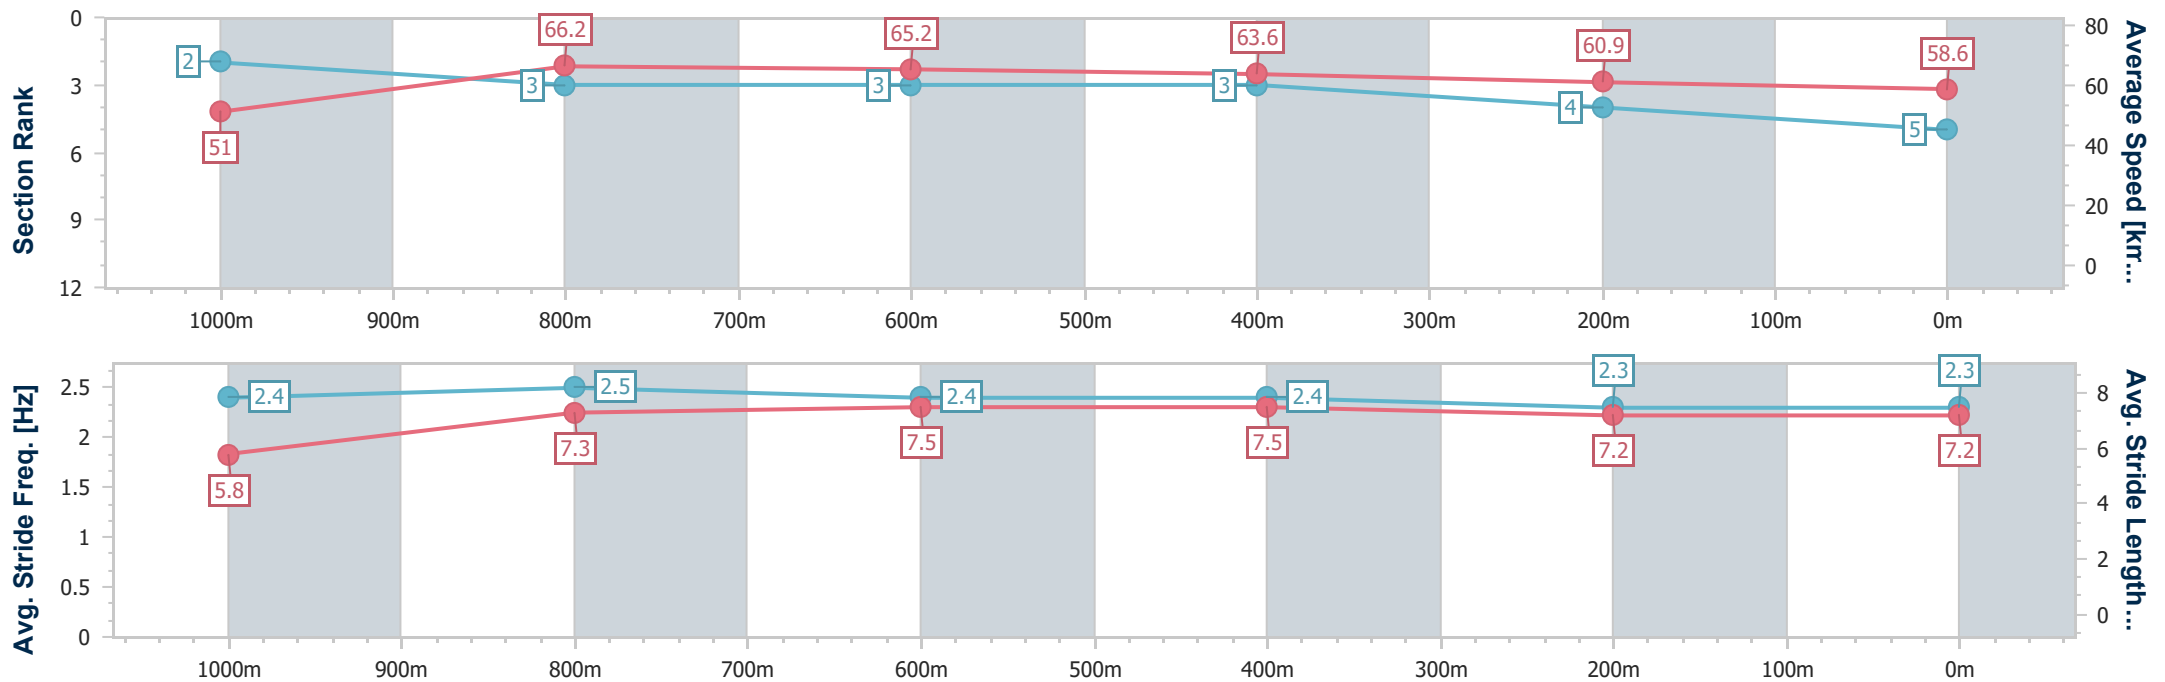

Horse/Jockey Name	Destiny Dalai
Final Rank	5
Fastest Section Time (Section)	0:10.63 (Overall)
Top Speed [km/h] (Section)	67.5 (1000m)
Race State	Finished

Aquis Park Gold Coast Poly QLD Professional
Race 3: WE RIDE AT NIGHT MAY 24 Maiden Plate - 1150m
27 April 2024 - 13:05
Track Rating: Synthetic , Weather: Fine, Rail Position: True

Section	Overall	1000m	800m	600m	400m	200m
Section Times	1:08.14 [5] (0:10.63)	0:57.51 [2] (0:10.84)	0:46.67 [3] (0:11.05)	0:35.62 [3] (0:11.37)	0:24.25 [3] (0:11.84)	0:12.41 [4]
Average Speed [km/h]	51.0	66.2	65.2	63.6	60.9	58.6
Top Speed [km/h]	67.5	67.5	66.8	65.5	62.1	59.5
Avg. Dist. to Rail [m]	2.0	0.5	0.4	0.5	1.9	1.1
Avg. Stride Freq. [Hz]	2.4	2.5	2.4	2.4	2.3	2.3
Avg. Stride Length [m]	5.8	7.3	7.5	7.5	7.2	7.2

- [ ] Ranking at each section and finish
- -.-.- No data available at this section
- NA No data available