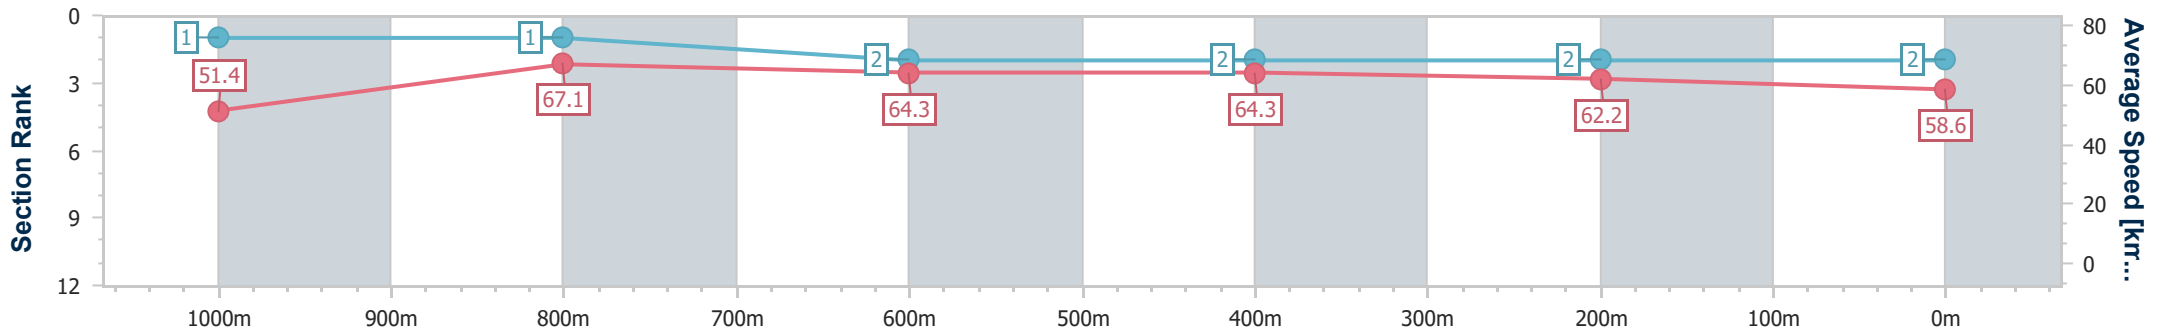

Horse/Jockey Name	Exceed To Ambition
Final Rank	2
Fastest Section Time (Section)	0:10.49 (Overall)
Top Speed [km/h] (Section)	68.7 (1000m)
Race State	Finished

Aquis Park Gold Coast Poly QLD Professional
Race 3: WE RIDE AT NIGHT MAY 24 Maiden Plate - 1150m
27 April 2024 - 13:05
Track Rating: Synthetic , Weather: Fine, Rail Position: True

Section	Overall	1000m	800m	600m	400m	200m
Section Times	1:07.57 [2] (0:10.49)	0:57.08 [1] (0:10.77)	0:46.31 [1] (0:11.22)	0:35.09 [2] (0:11.21)	0:23.88 [2] (0:11.53)	0:12.35 [2] (0:12.35)
Average Speed [km/h]	51.4	67.1	64.3	64.3	62.2	58.6
Top Speed [km/h]	68.7	68.7	67.0	65.5	63.9	61.3
Avg. Dist. to Rail [m]	2.4	1.2	0.9	1.2	0.7	0.2
Avg. Stride Freq. [Hz]	2.5	2.6	2.5	2.5	2.4	2.4
Avg. Stride Length [m]	5.7	7.2	7.2	7.2	7.1	6.9

- [ ] Ranking at each section and finish
- -.-.- No data available at this section
- NA No data available