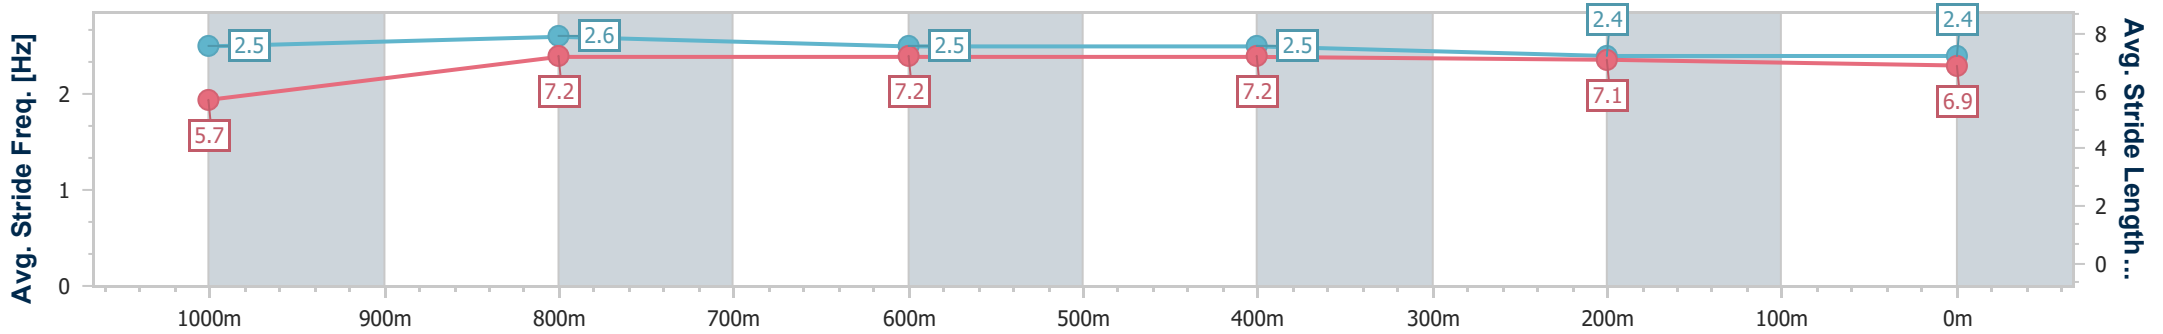

Horse/Jockey Name	Exceed To Ambition
Final Rank	2
Fastest Section Time (Section)	0:10.49 (Overall)
Top Speed [km/h] (Section)	68.7 (1000m)
Race State	Finished

Aquis Park Gold Coast Poly QLD Professional
Race 3: WE RIDE AT NIGHT MAY 24 Maiden Plate - 1150m
27 April 2024 - 13:05
Track Rating: Synthetic , Weather: Fine, Rail Position: True

Section	Overall	1000m	800m	600m	400m	200m
Section Times	1:07.57 [2] (0:10.49)	0:57.08 [1] (0:10.77)	0:46.31 [1] (0:11.22)	0:35.09 [2] (0:11.21)	0:23.88 [2] (0:11.53)	0:12.35 [2] (0:12.35)
Average Speed [km/h]	51.4	67.1	64.3	64.3	62.2	58.6
Top Speed [km/h]	68.7	68.7	67.0	65.5	63.9	61.3
Avg. Dist. to Rail [m]	2.4	1.2	0.9	1.2	0.7	0.2
Avg. Stride Freq. [Hz]	2.5	2.6	2.5	2.5	2.4	2.4
Avg. Stride Length [m]	5.7	7.2	7.2	7.2	7.1	6.9

- [ ] Ranking at each section and finish
- -.-.- No data available at this section
- NA No data available