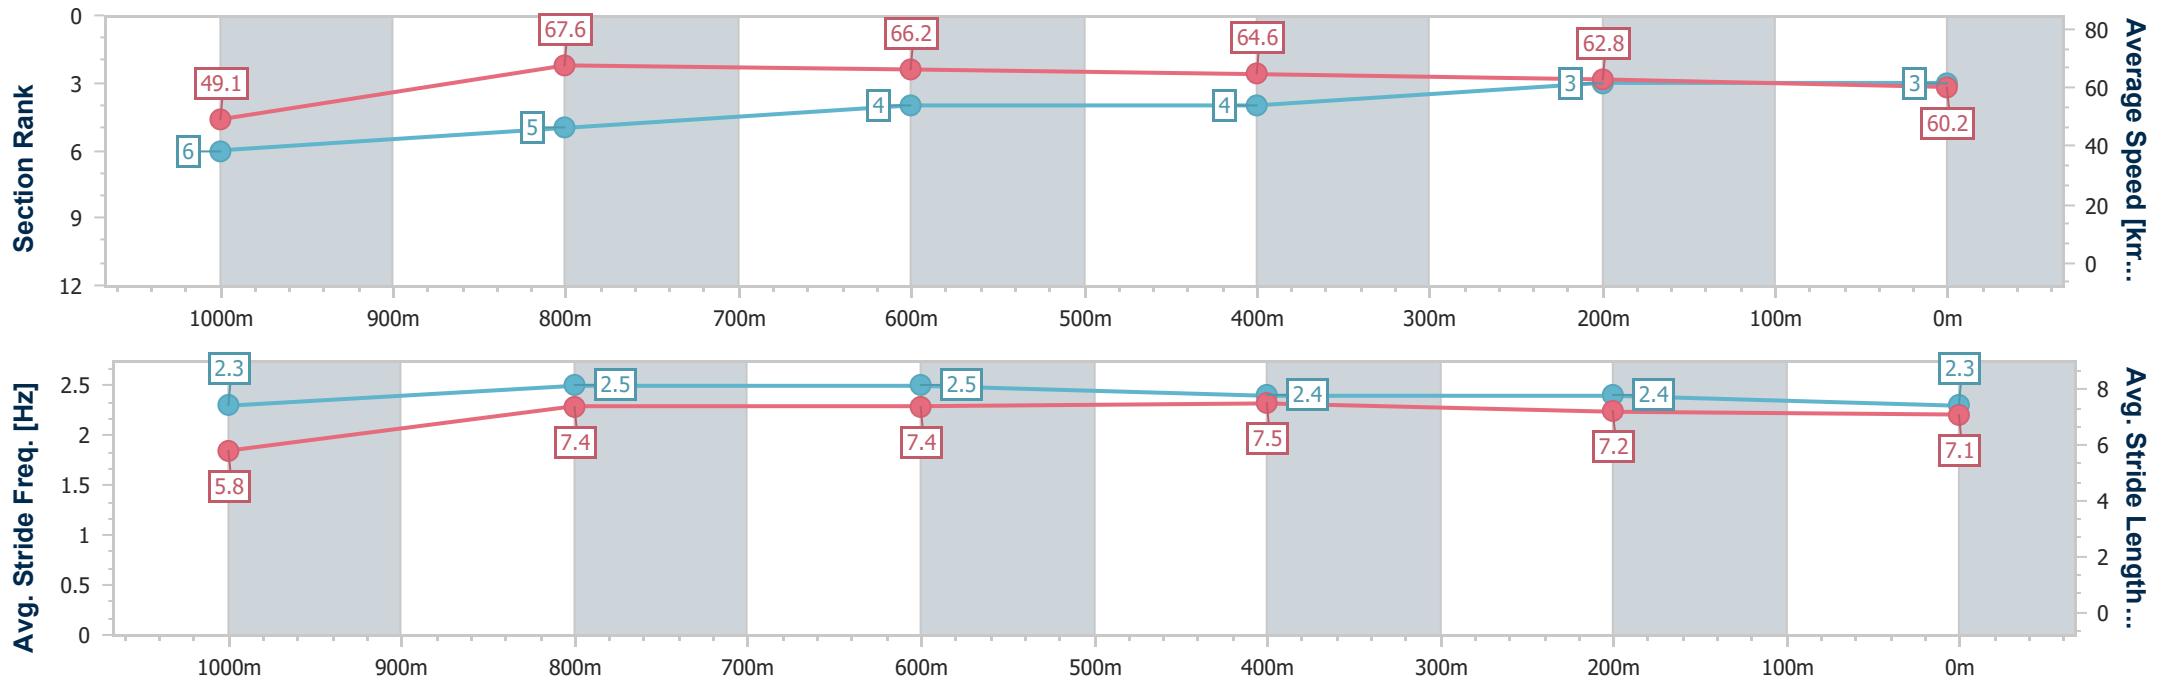

Horse/Jockey Name	Pearl In Hay
Final Rank	3
Fastest Section Time (Section)	0:10.77 (1000m)
Top Speed [km/h] (Section)	69.1 (1000m)
Race State	Finished

Aquis Park Gold Coast Poly QLD Professional
Race 3: WE RIDE AT NIGHT MAY 24 Maiden Plate - 1150m
27 April 2024 - 13:05
Track Rating: Synthetic , Weather: Fine, Rail Position: True

Section	Overall	1000m	800m	600m	400m	200m
Section Times	1:07.60 [3] (0:10.97)	0:56.63 [6] (0:10.77)	0:45.86 [5] (0:11.06)	0:34.80 [4] (0:11.24)	0:23.56 [4] (0:11.57)	0:11.99 [3] (0:11.99)
Average Speed [km/h]	49.1	67.6	66.2	64.6	62.8	60.2
Top Speed [km/h]	65.8	69.1	66.9	66.5	64.1	62.2
Avg. Dist. to Rail [m]	6.8	3.0	3.3	2.6	4.0	5.7
Avg. Stride Freq. [Hz]	2.3	2.5	2.5	2.4	2.4	2.3
Avg. Stride Length [m]	5.8	7.4	7.4	7.5	7.2	7.1

- [ ] Ranking at each section and finish
- -.-.- No data available at this section
- NA No data available