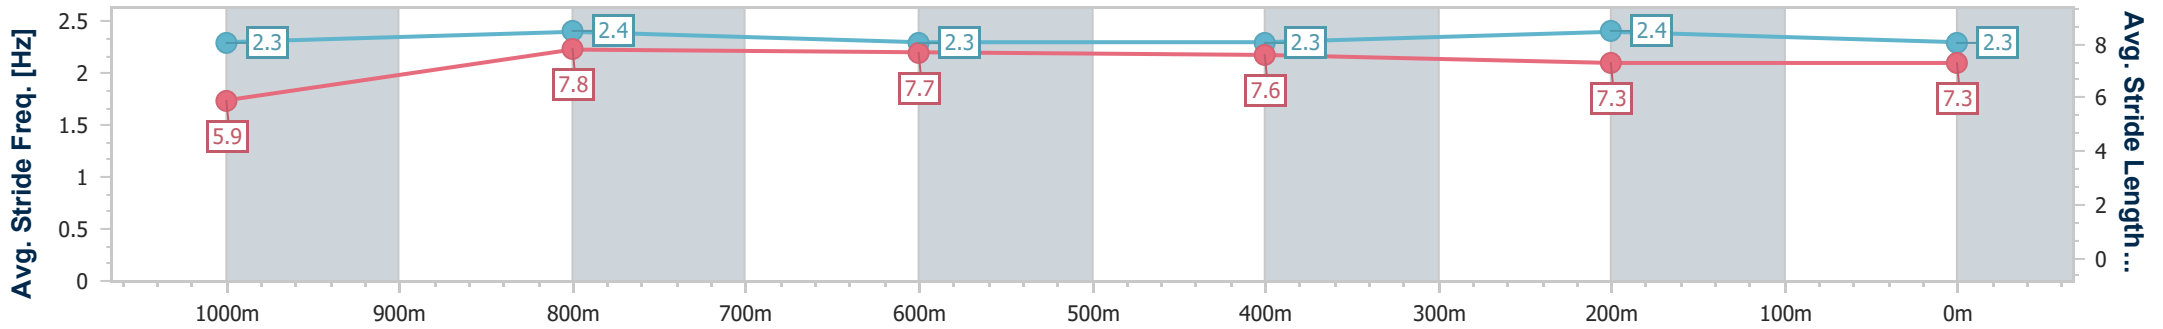

Horse/Jockey Name	She's A Ferrari
Final Rank	6
Fastest Section Time (Section)	0:10.89 (1000m)
Top Speed [km/h] (Section)	67.9 (1000m)
Race State	Finished

Aquis Park Gold Coast Poly QLD Professional
Race 3: WE RIDE AT NIGHT MAY 24 Maiden Plate - 1150m
27 April 2024 - 13:05
Track Rating: Synthetic , Weather: Fine, Rail Position: True

Section	Overall	1000m	800m	600m	400m	200m
Section Times	1:08.32 [6] (0:10.90)	0:57.42 [5] (0:10.89)	0:46.53 [6] (0:11.30)	0:35.23 [6] (0:11.46)	0:23.77 [7] (0:11.64)	0:12.13 [6] (0:12.13)
Average Speed [km/h]	49.4	66.5	64.4	63.0	62.1	59.7
Top Speed [km/h]	65.2	67.9	65.8	64.7	63.1	61.2
Avg. Dist. to Rail [m]	5.7	2.6	1.4	1.0	3.2	4.4
Avg. Stride Freq. [Hz]	2.3	2.4	2.3	2.3	2.4	2.3
Avg. Stride Length [m]	5.9	7.8	7.7	7.6	7.3	7.3

- [ ] Ranking at each section and finish
- -.-.- No data available at this section
- NA No data available