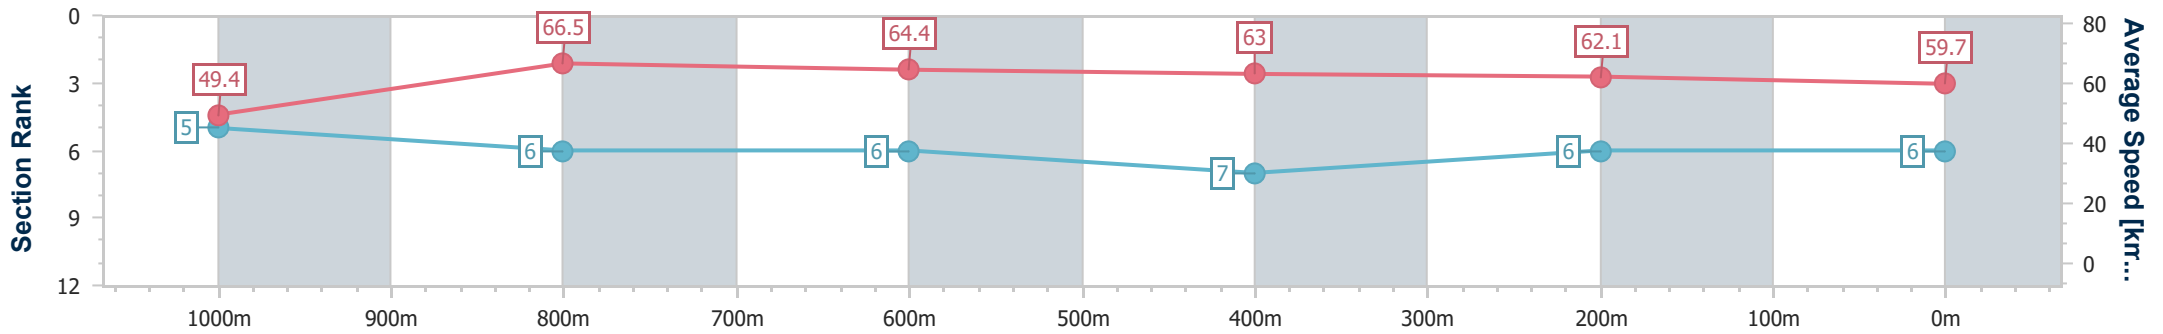

Horse/Jockey Name	She's A Ferrari
Final Rank	6
Fastest Section Time (Section)	0:10.89 (1000m)
Top Speed [km/h] (Section)	67.9 (1000m)
Race State	Finished

Aquis Park Gold Coast Poly QLD Professional
Race 3: WE RIDE AT NIGHT MAY 24 Maiden Plate - 1150m
27 April 2024 - 13:05
Track Rating: Synthetic , Weather: Fine, Rail Position: True

Section	Overall	1000m	800m	600m	400m	200m
Section Times	1:08.32 [6] (0:10.90)	0:57.42 [5] (0:10.89)	0:46.53 [6] (0:11.30)	0:35.23 [6] (0:11.46)	0:23.77 [7] (0:11.64)	0:12.13 [6] (0:12.13)
Average Speed [km/h]	49.4	66.5	64.4	63.0	62.1	59.7
Top Speed [km/h]	65.2	67.9	65.8	64.7	63.1	61.2
Avg. Dist. to Rail [m]	5.7	2.6	1.4	1.0	3.2	4.4
Avg. Stride Freq. [Hz]	2.3	2.4	2.3	2.3	2.4	2.3
Avg. Stride Length [m]	5.9	7.8	7.7	7.6	7.3	7.3

- [ ] Ranking at each section and finish
- -.-.- No data available at this section
- NA No data available