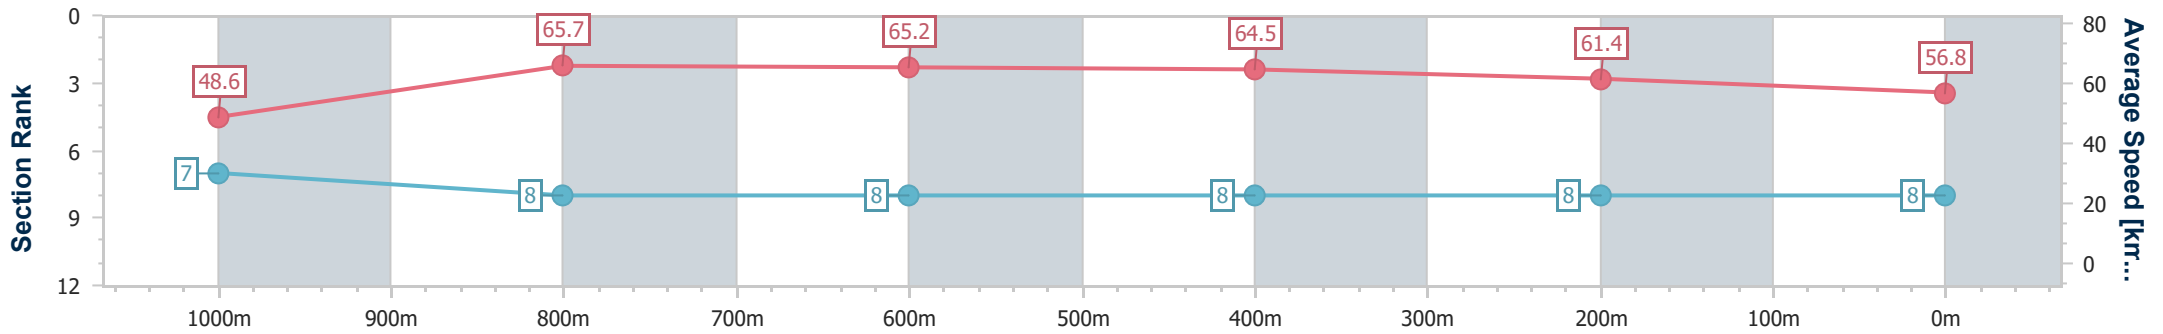

Horse/Jockey Name	Casino Coast
Final Rank	8
Fastest Section Time (Section)	0:11.09 (1000m)
Top Speed [km/h] (Section)	67.4 (1000m)
Race State	Finished

Aquis Park Gold Coast Poly QLD Professional
Race 3: WE RIDE AT NIGHT MAY 24 Maiden Plate - 1150m
27 April 2024 - 13:05
Track Rating: Synthetic , Weather: Fine, Rail Position: True

Section	Overall	1000m	800m	600m	400m	200m
Section Times	1:09.48 [8] (0:11.12)	0:58.36 [7] (0:11.09)	0:47.27 [8] (0:11.26)	0:36.01 [8] (0:11.42)	0:24.59 [8] (0:11.84)	0:12.75 [8] (0:12.75)
Average Speed [km/h]	48.6	65.7	65.2	64.5	61.4	56.8
Top Speed [km/h]	63.8	67.4	66.1	66.2	62.8	60.7
Avg. Dist. to Rail [m]	8.0	3.7	4.0	4.5	5.2	5.7
Avg. Stride Freq. [Hz]	2.3	2.4	2.3	2.3	2.3	2.2
Avg. Stride Length [m]	5.8	7.7	7.8	7.7	7.5	7.2

- [ ] Ranking at each section and finish
- -.-.- No data available at this section
- NA No data available