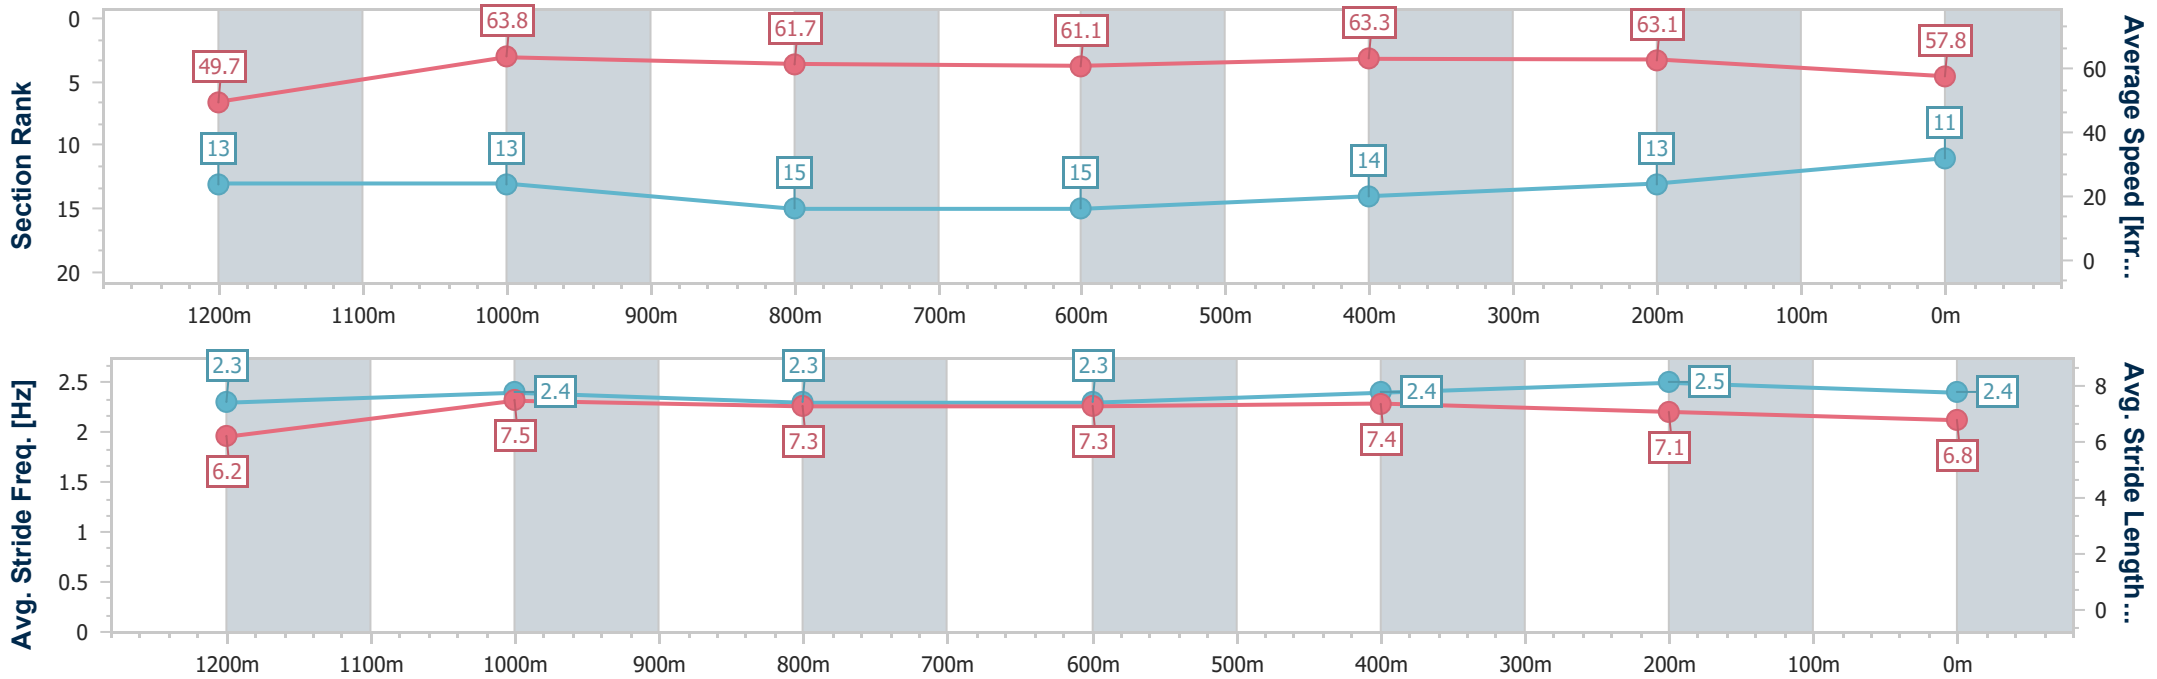

Eagle Farm QLD Professional  
 Race 4: SKY RACING BENCHMARK 75 Handicap - 1400m  
 27 April 2024 - 13:27  
 Track Rating: Soft 5, Weather: Fine, Rail Position: +3m

BRISBANE  
 RACING CLUB

Section	Overall	1200m	1000m	800m	600m	400m	200m
Section Times	1:25.23 [10] (0:13.89)	1:11.34 [4] (0:11.18)	1:00.16 [4] (0:11.97)	0:48.19 [5] (0:11.87)	0:36.32 [5] (0:11.85)	0:24.47 [5] (0:11.70)	0:12.77 [9] (0:12.77)
Average Speed [km/h]	52.0	64.5	61.8	61.4	61.9	61.5	56.4
Top Speed [km/h]	65.6	66.0	63.5	62.1	62.7	63.5	59.1
Avg. Dist. to Rail [m]	5.0	3.7	5.2	2.9	3.4	7.2	8.8
Avg. Stride Freq. [Hz]	2.3	2.3	2.3	2.2	2.3	2.3	2.2
Avg. Stride Length [m]	6.5	7.7	7.6	7.6	7.6	7.5	7.0

- [ ] Ranking at each section and finish
- .-.- No data available at this section
- NA No data available

Horse/Jockey Name	Poetic Drama
Final Rank	11
Fastest Section Time (Section)	0:11.33 (1200m)
Top Speed [km/h] (Section)	65.5 (400m)
Race State	Finished

Eagle Farm QLD Professional  
 Race 4: SKY RACING BENCHMARK 75 Handicap - 1400m  
 27 April 2024 - 13:27  
 Track Rating: Soft 5, Weather: Fine, Rail Position: +3m

BRISBANE  
RACING CLUB

Section	Overall	1200m	1000m	800m	600m	400m	200m
Section Times	1:25.28 [11] (0:14.52)	1:10.76 [13] (0:11.33)	0:59.43 [13] (0:11.85)	0:47.58 [15] (0:12.04)	0:35.54 [15] (0:11.67)	0:23.87 [14] (0:11.39)	0:12.48 [13] (0:12.48)
Average Speed [km/h]	49.7	63.8	61.7	61.1	63.3	63.1	57.8
Top Speed [km/h]	63.5	65.4	62.1	63.4	65.2	65.5	60.9
Avg. Dist. to Rail [m]	6.1	3.0	3.3	5.5	5.0	11.2	9.7
Avg. Stride Freq. [Hz]	2.3	2.4	2.3	2.3	2.4	2.5	2.4
Avg. Stride Length [m]	6.2	7.5	7.3	7.3	7.4	7.1	6.8