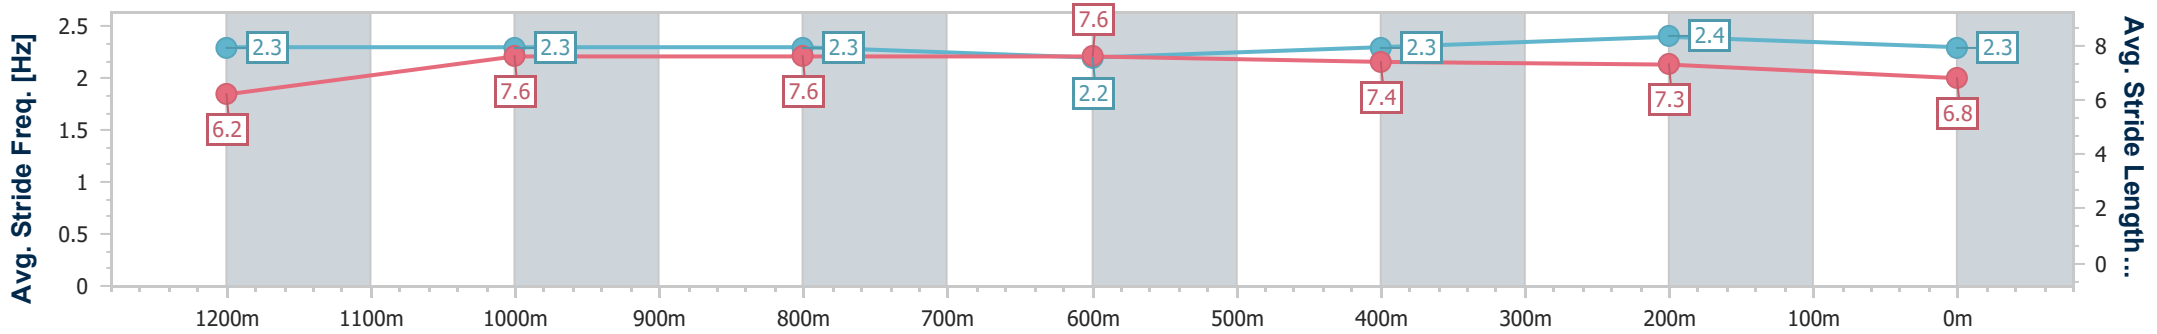

Eagle Farm QLD Professional  
 Race 4: SKY RACING BENCHMARK 75 Handicap - 1400m  
 27 April 2024 - 13:27  
 Track Rating: Soft 5, Weather: Fine, Rail Position: +3m

BRISBANE  
RACING CLUB

Section	Overall	1200m	1000m	800m	600m	400m	200m
Section Times	1:25.48 [13] (0:14.26)	1:11.22 [10] (0:11.40)	0:59.82 [12] (0:11.87)	0:47.95 [12] (0:11.94)	0:36.01 [11] (0:11.60)	0:24.41 [10] (0:11.77)	0:12.64 [14] (0:12.64)
Average Speed [km/h]	50.7	63.5	61.8	61.6	63.3	61.0	57.1
Top Speed [km/h]	65.1	65.3	63.1	63.3	64.6	64.2	59.6
Avg. Dist. to Rail [m]	10.7	4.8	3.7	4.8	3.7	9.7	11.3
Avg. Stride Freq. [Hz]	2.3	2.3	2.3	2.3	2.3	2.3	2.3
Avg. Stride Length [m]	6.3	7.6	7.4	7.5	7.5	7.3	6.9

- [ ] Ranking at each section and finish
- .-.- No data available at this section
- NA No data available

Horse/Jockey Name	Smytzer
Final Rank	14
Fastest Section Time (Section)	0:11.36 (1200m)
Top Speed [km/h] (Section)	65.3 (600m)
Race State	Finished

Eagle Farm QLD Professional  
 Race 4: SKY RACING BENCHMARK 75 Handicap - 1400m  
 27 April 2024 - 13:27  
 Track Rating: Soft 5, Weather: Fine, Rail Position: +3m

BRISBANE  
RACING CLUB

Section	Overall	1200m	1000m	800m	600m	400m	200m
Section Times	1:25.70 [14] (0:14.30)	1:11.40 [11] (0:11.36)	1:00.04 [11] (0:11.86)	0:48.18 [11] (0:12.04)	0:36.14 [13] (0:11.71)	0:24.43 [13] (0:11.66)	0:12.77 [15] (0:12.77)
Average Speed [km/h]	50.4	63.7	62.0	61.3	62.7	61.7	56.5
Top Speed [km/h]	64.6	65.1	62.5	64.0	65.3	63.8	59.4
Avg. Dist. to Rail [m]	7.6	4.5	4.6	4.6	4.6	10.0	9.7
Avg. Stride Freq. [Hz]	2.3	2.3	2.3	2.2	2.3	2.4	2.3
Avg. Stride Length [m]	6.2	7.6	7.6	7.6	7.4	7.3	6.8