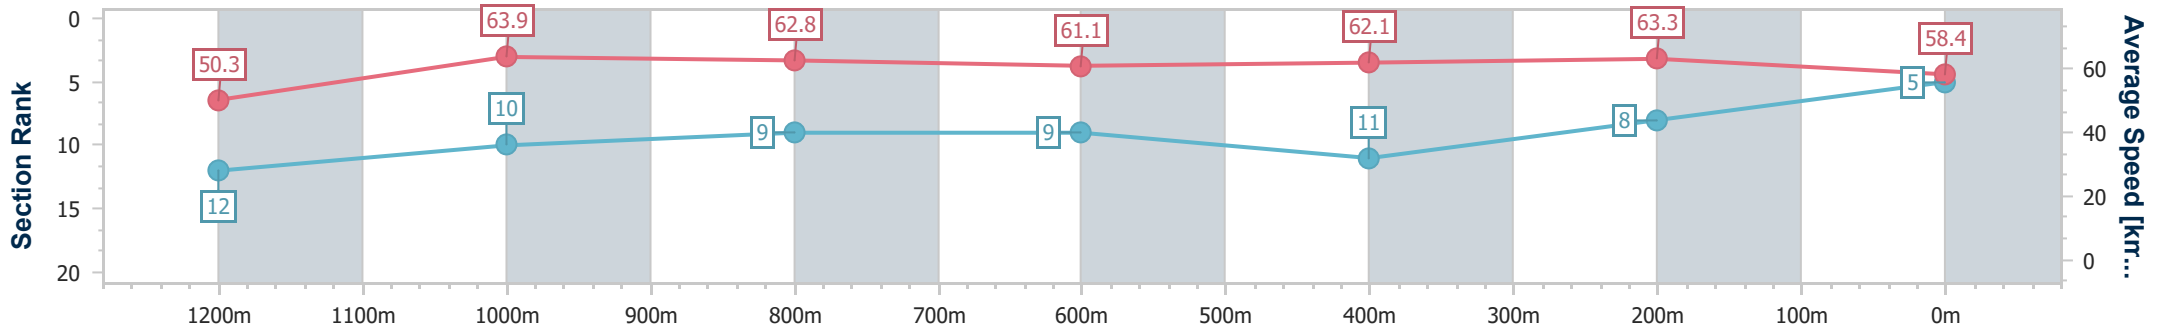

Horse/Jockey Name	Moonan Me
Final Rank	5
Fastest Section Time (Section)	0:11.29 (1200m)
Top Speed [km/h] (Section)	65.3 (400m)
Race State	Finished

Eagle Farm QLD Professional
Race 4: SKY RACING BENCHMARK 75 Handicap - 1400m
27 April 2024 - 13:27
Track Rating: Soft 5, Weather: Fine, Rail Position: +3m

BRISBANE
RACING CLUB

Section	Overall	1200m	1000m	800m	600m	400m	200m
Section Times	1:24.80 [5] (0:14.33)	1:10.47 [12] (0:11.29)	0:59.18 [10] (0:11.55)	0:47.63 [9] (0:12.01)	0:35.62 [9] (0:11.91)	0:23.71 [11] (0:11.37)	0:12.34 [8] (0:12.34)
Average Speed [km/h]	50.3	63.9	62.8	61.1	62.1	63.3	58.4
Top Speed [km/h]	64.7	65.1	63.5	62.5	63.7	65.3	60.8
Avg. Dist. to Rail [m]	2.0	1.4	1.8	4.4	4.5	3.9	1.1
Avg. Stride Freq. [Hz]	2.2	2.3	2.2	2.2	2.2	2.3	2.3
Avg. Stride Length [m]	6.4	7.8	7.8	7.7	7.7	7.5	7.1

- [ ] Ranking at each section and finish
- -.-.- No data available at this section
- NA No data available