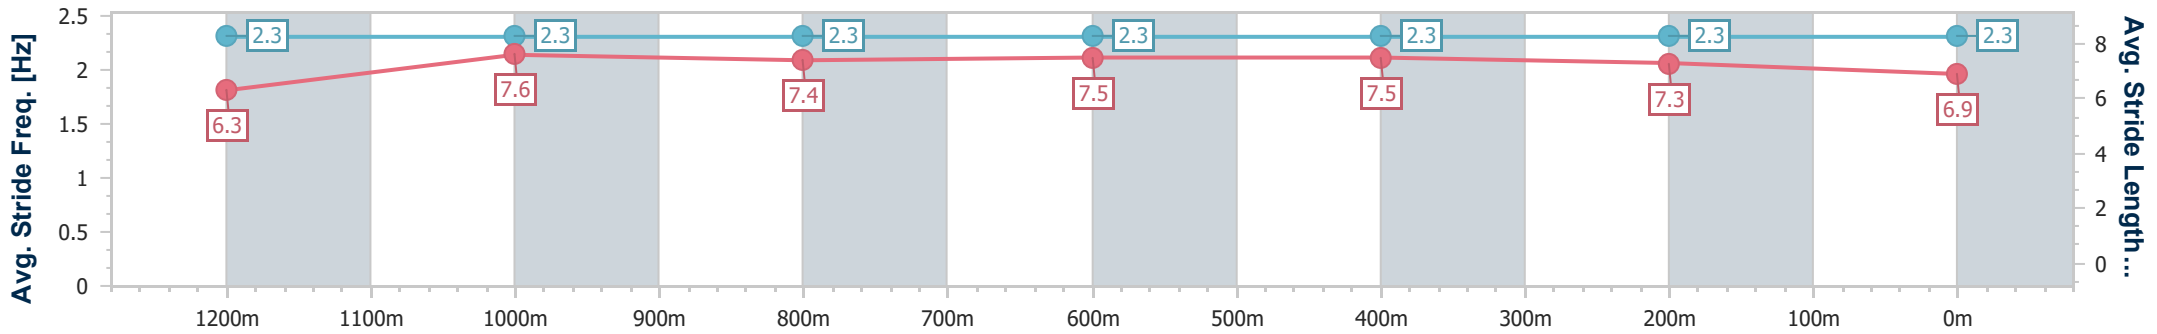

Eagle Farm QLD Professional  
 Race 4: SKY RACING BENCHMARK 75 Handicap - 1400m  
 27 April 2024 - 13:27  
 Track Rating: Soft 5, Weather: Fine, Rail Position: +3m

BRISBANE  
RACING CLUB

Section	Overall	1200m	1000m	800m	600m	400m	200m
Section Times	1:25.28 [12] (0:13.95)	1:11.33 [5] (0:10.83)	1:00.50 [1] (0:11.71)	0:48.79 [2] (0:11.88)	0:36.91 [1] (0:11.95)	0:24.96 [1] (0:11.87)	0:13.09 [2] (0:13.09)
Average Speed [km/h]	51.8	66.7	62.7	61.1	60.7	60.4	55.1
Top Speed [km/h]	67.2	67.7	65.5	62.0	62.0	62.0	58.8
Avg. Dist. to Rail [m]	10.6	4.5	3.5	1.9	1.4	4.6	4.0
Avg. Stride Freq. [Hz]	2.3	2.5	2.4	2.4	2.4	2.4	2.3
Avg. Stride Length [m]	6.2	7.4	7.2	7.2	7.1	6.9	6.7

- [ ] Ranking at each section and finish
- .-.- No data available at this section
- NA No data available

Horse/Jockey Name	Extraordinaire
Final Rank	13
Fastest Section Time (Section)	0:11.40 (1200m)
Top Speed [km/h] (Section)	65.3 (1200m)
Race State	Finished

Eagle Farm QLD Professional  
 Race 4: SKY RACING BENCHMARK 75 Handicap - 1400m  
 27 April 2024 - 13:27  
 Track Rating: Soft 5, Weather: Fine, Rail Position: +3m

BRISBANE  
RACING CLUB

Section	Overall	1200m	1000m	800m	600m	400m	200m
Section Times	1:25.48 [13] (0:14.26)	1:11.22 [10] (0:11.40)	0:59.82 [12] (0:11.87)	0:47.95 [12] (0:11.94)	0:36.01 [11] (0:11.60)	0:24.41 [10] (0:11.77)	0:12.64 [14] (0:12.64)
Average Speed [km/h]	50.7	63.5	61.8	61.6	63.3	61.0	57.1
Top Speed [km/h]	65.1	65.3	63.1	63.3	64.6	64.2	59.6
Avg. Dist. to Rail [m]	10.7	4.8	3.7	4.8	3.7	9.7	11.3
Avg. Stride Freq. [Hz]	2.3	2.3	2.3	2.3	2.3	2.3	2.3
Avg. Stride Length [m]	6.3	7.6	7.4	7.5	7.5	7.3	6.9