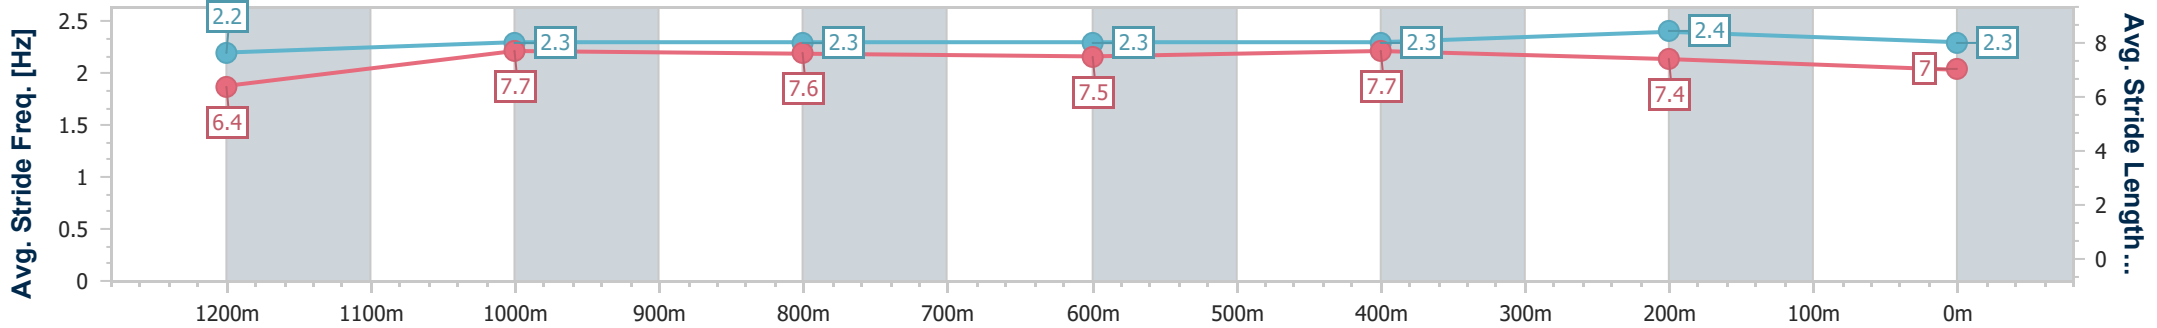

Horse/Jockey Name	Starry Eyes
Final Rank	3
Fastest Section Time (Section)	0:11.31 (1200m)
Top Speed [km/h] (Section)	65.6 (1200m)
Race State	Finished

Eagle Farm QLD Professional
Race 4: SKY RACING BENCHMARK 75 Handicap - 1400m
27 April 2024 - 13:27
Track Rating: Soft 5, Weather: Fine, Rail Position: +3m

BRISBANE
RACING CLUB

Section	Overall	1200m	1000m	800m	600m	400m	200m
Section Times	1:24.79 [3] (0:14.18)	1:10.61 [8] (0:11.31)	0:59.30 [8] (0:11.65)	0:47.65 [7] (0:12.07)	0:35.58 [10] (0:11.63)	0:23.95 [8] (0:11.43)	0:12.52 [3] (0:12.52)
Average Speed [km/h]	51.0	63.9	62.6	61.1	63.2	63.0	57.6
Top Speed [km/h]	64.5	65.6	63.6	62.7	64.6	64.8	60.6
Avg. Dist. to Rail [m]	8.3	3.6	3.2	5.0	4.5	11.9	11.7
Avg. Stride Freq. [Hz]	2.2	2.3	2.3	2.3	2.3	2.4	2.3
Avg. Stride Length [m]	6.4	7.7	7.6	7.5	7.7	7.4	7.0

- [ ] Ranking at each section and finish
- -.-.- No data available at this section
- NA No data available