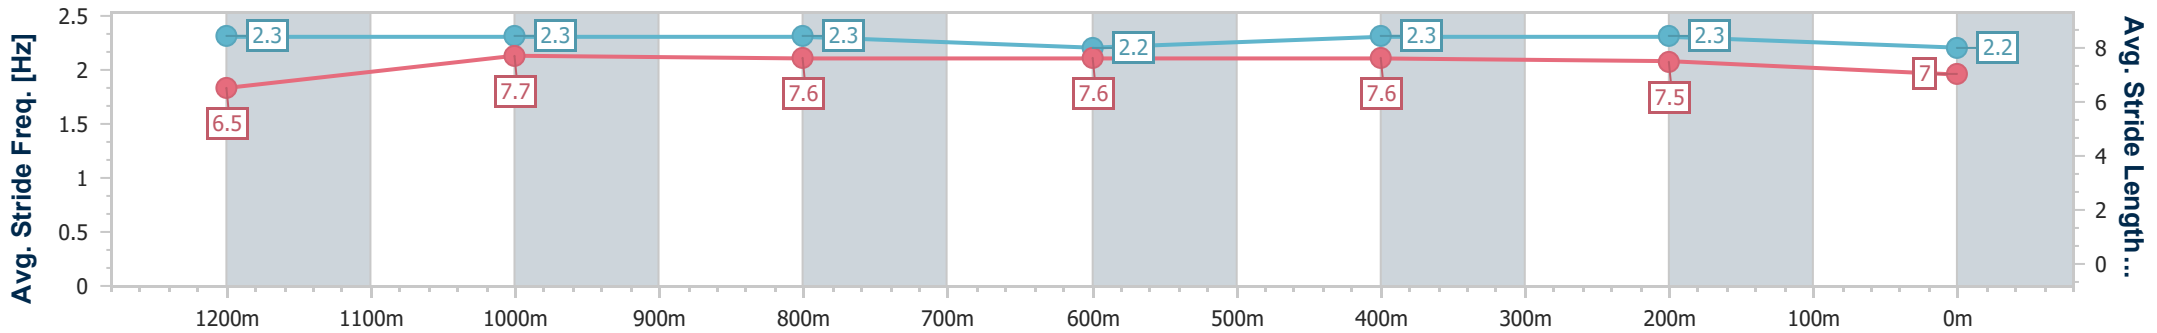

Eagle Farm QLD Professional  
 Race 4: SKY RACING BENCHMARK 75 Handicap - 1400m  
 27 April 2024 - 13:27  
 Track Rating: Soft 5, Weather: Fine, Rail Position: +3m

BRISBANE  
 RACING CLUB

Section	Overall	1200m	1000m	800m	600m	400m	200m
Section Times	1:25.13 [9] (0:13.65)	1:11.48 [1] (0:11.17)	1:00.31 [3] (0:11.63)	0:48.68 [1] (0:12.01)	0:36.67 [2] (0:11.90)	0:24.77 [2] (0:11.92)	0:12.85 [4] (0:12.85)
Average Speed [km/h]	52.9	64.6	62.4	60.2	60.1	60.4	56.1
Top Speed [km/h]	67.0	67.0	63.8	60.9	60.6	61.9	58.6
Avg. Dist. to Rail [m]	3.2	1.9	1.7	1.8	1.8	3.5	4.2
Avg. Stride Freq. [Hz]	2.2	2.2	2.2	2.2	2.2	2.2	2.1
Avg. Stride Length [m]	6.6	8.1	8.0	7.8	7.6	7.6	7.3

- [ ] Ranking at each section and finish
- .-.- No data available at this section
- NA No data available

Horse/Jockey Name	Blazen Boots
Final Rank	10
Fastest Section Time (Section)	0:11.18 (1200m)
Top Speed [km/h] (Section)	66.0 (1200m)
Race State	Finished

Eagle Farm QLD Professional  
 Race 4: SKY RACING BENCHMARK 75 Handicap - 1400m  
 27 April 2024 - 13:27  
 Track Rating: Soft 5, Weather: Fine, Rail Position: +3m

BRISBANE  
 RACING CLUB

Section	Overall	1200m	1000m	800m	600m	400m	200m
Section Times	1:25.23 [10] (0:13.89)	1:11.34 [4] (0:11.18)	1:00.16 [4] (0:11.97)	0:48.19 [5] (0:11.87)	0:36.32 [5] (0:11.85)	0:24.47 [5] (0:11.70)	0:12.77 [9] (0:12.77)
Average Speed [km/h]	52.0	64.5	61.8	61.4	61.9	61.5	56.4
Top Speed [km/h]	65.6	66.0	63.5	62.1	62.7	63.5	59.1
Avg. Dist. to Rail [m]	5.0	3.7	5.2	2.9	3.4	7.2	8.8
Avg. Stride Freq. [Hz]	2.3	2.3	2.3	2.2	2.3	2.3	2.2
Avg. Stride Length [m]	6.5	7.7	7.6	7.6	7.6	7.5	7.0