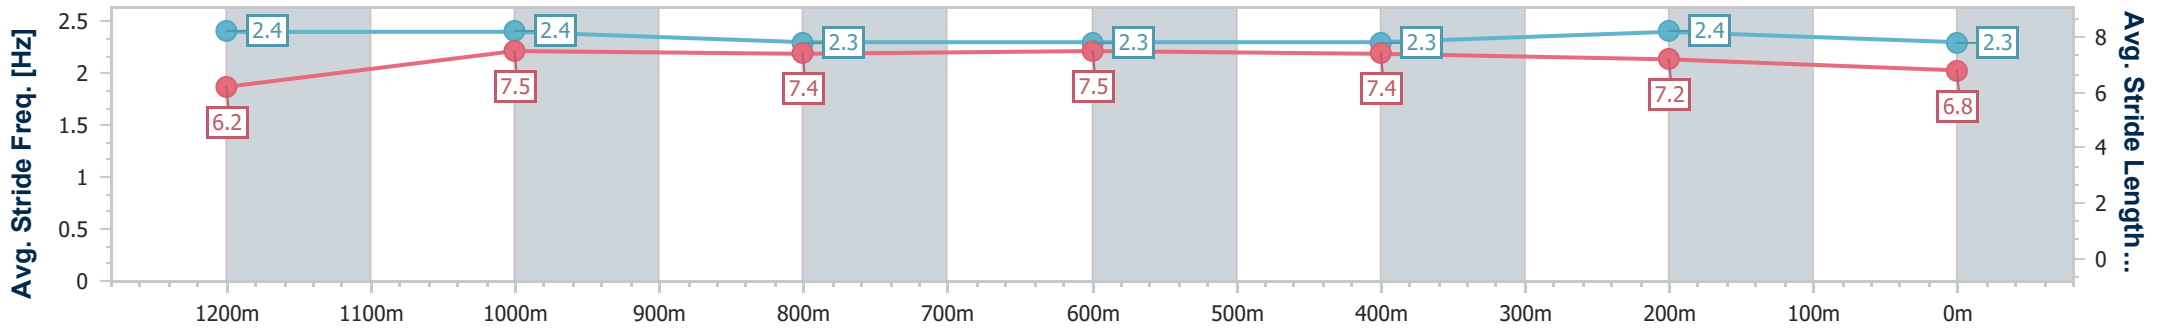

Horse/Jockey Name	Too Hard To Refuse
Final Rank	4
Fastest Section Time (Section)	0:11.06 (1200m)
Top Speed [km/h] (Section)	66.7 (1200m)
Race State	Finished

Eagle Farm QLD Professional
Race 4: SKY RACING BENCHMARK 75 Handicap - 1400m
27 April 2024 - 13:27
Track Rating: Soft 5, Weather: Fine, Rail Position: +3m

BRISBANE
RACING CLUB

Section	Overall	1200m	1000m	800m	600m	400m	200m
Section Times	1:24.80 [4] (0:13.73)	1:11.07 [2] (0:11.06)	1:00.01 [2] (0:11.85)	0:48.16 [3] (0:12.03)	0:36.13 [3] (0:11.80)	0:24.33 [3] (0:11.65)	0:12.68 [1] (0:12.68)
Average Speed [km/h]	52.6	65.3	62.1	61.0	62.1	61.8	56.6
Top Speed [km/h]	66.5	66.7	63.5	61.8	62.4	63.5	59.1
Avg. Dist. to Rail [m]	7.5	3.7	3.9	5.0	3.3	5.5	4.9
Avg. Stride Freq. [Hz]	2.4	2.4	2.3	2.3	2.3	2.4	2.3
Avg. Stride Length [m]	6.2	7.5	7.4	7.5	7.4	7.2	6.8

- [ ] Ranking at each section and finish
- -.-.- No data available at this section
- NA No data available