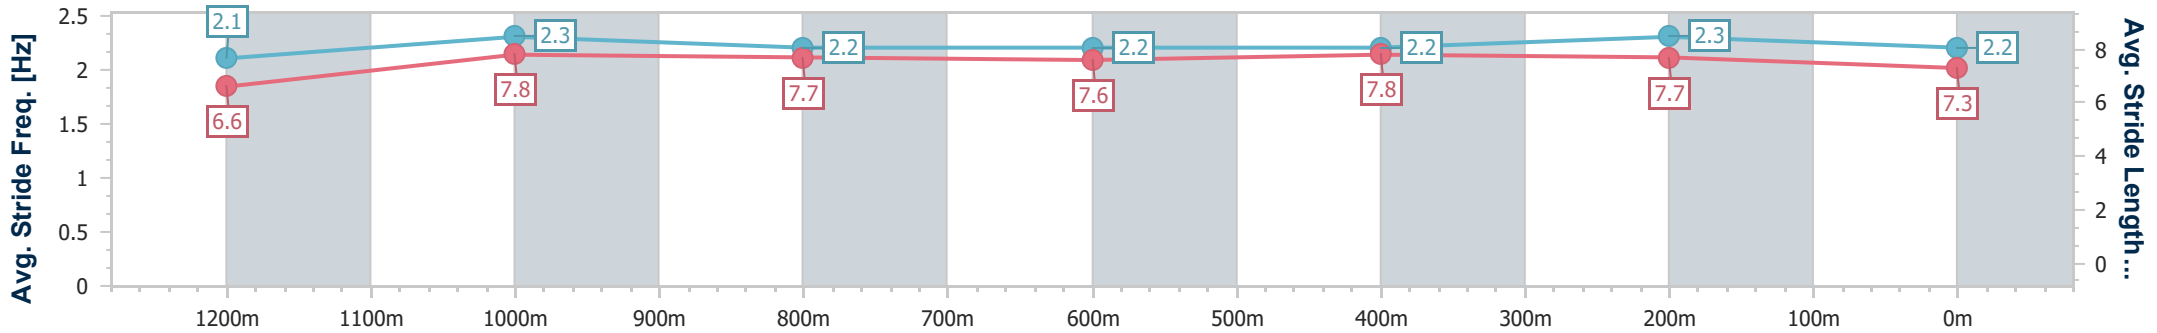

Eagle Farm QLD Professional  
 Race 4: SKY RACING BENCHMARK 75 Handicap - 1400m  
 27 April 2024 - 13:27  
 Track Rating: Soft 5, Weather: Fine, Rail Position: +3m

BRISBANE  
RACING CLUB

Section	Overall	1200m	1000m	800m	600m	400m	200m
Section Times	1:24.63 [2] (0:14.23)	1:10.40 [9] (0:11.31)	0:59.09 [9] (0:11.78)	0:47.31 [10] (0:11.84)	0:35.47 [8] (0:11.67)	0:23.80 [7] (0:11.47)	0:12.33 [5] (0:12.33)
Average Speed [km/h]	50.5	63.9	61.6	61.2	62.1	63.0	58.3
Top Speed [km/h]	64.2	66.0	62.6	63.0	63.0	63.7	60.4
Avg. Dist. to Rail [m]	4.1	2.3	2.1	1.5	1.7	5.7	7.9
Avg. Stride Freq. [Hz]	2.1	2.3	2.2	2.2	2.2	2.3	2.2
Avg. Stride Length [m]	6.6	7.8	7.7	7.6	7.8	7.7	7.3