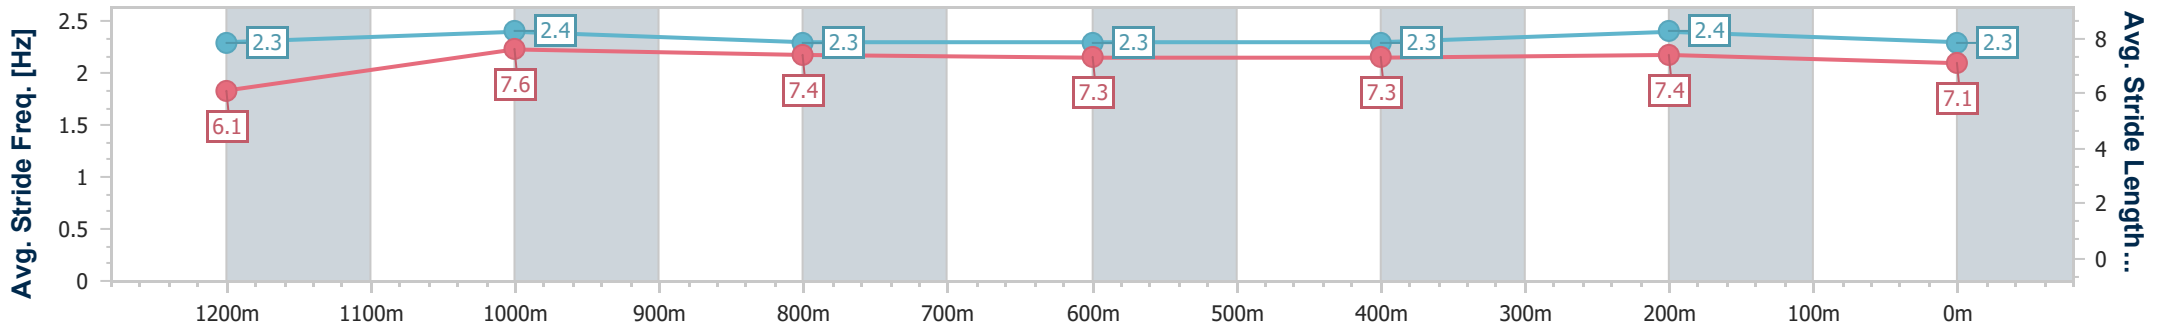

Horse/Jockey Name	Sunset Soiree
Final Rank	8
Fastest Section Time (Section)	0:11.27 (1200m)
Top Speed [km/h] (Section)	65.9 (400m)
Race State	Finished

Eagle Farm QLD Professional
Race 4: SKY RACING BENCHMARK 75 Handicap - 1400m
27 April 2024 - 13:27
Track Rating: Soft 5, Weather: Fine, Rail Position: +3m

BRISBANE
RACING CLUB

Section	Overall	1200m	1000m	800m	600m	400m	200m
Section Times	1:25.02 [8] (0:14.58)	1:10.44 [15] (0:11.27)	0:59.17 [14] (0:11.72)	0:47.45 [13] (0:12.00)	0:35.45 [14] (0:11.87)	0:23.58 [15] (0:11.32)	0:12.26 [12] (0:12.26)
Average Speed [km/h]	49.5	63.7	62.4	61.1	61.2	63.4	58.8
Top Speed [km/h]	64.3	65.1	63.5	63.5	64.4	65.9	60.6
Avg. Dist. to Rail [m]	1.3	0.3	2.8	3.7	1.7	3.2	5.1
Avg. Stride Freq. [Hz]	2.3	2.4	2.3	2.3	2.3	2.4	2.3
Avg. Stride Length [m]	6.1	7.6	7.4	7.3	7.3	7.4	7.1

- [ ] Ranking at each section and finish
- -.-.- No data available at this section
- NA No data available