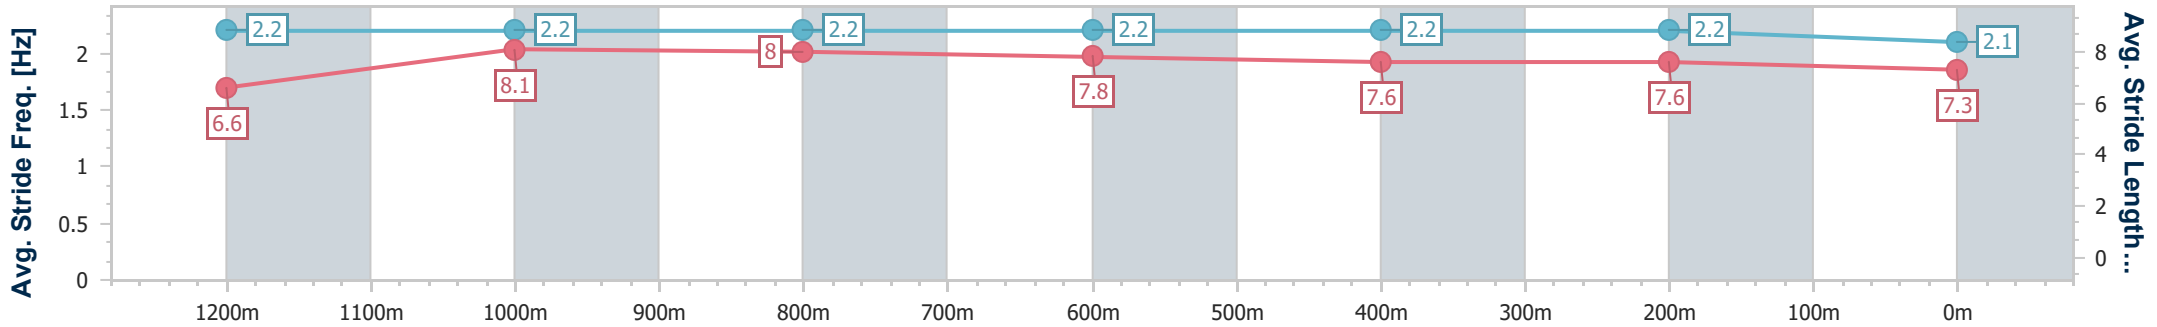

- [ ] Ranking at each section and finish
- .-.- No data available at this section
- NA No data available

Horse/Jockey Name	Bowrider
Final Rank	9
Fastest Section Time (Section)	0:11.17 (1200m)
Top Speed [km/h] (Section)	67.0 (Overall)
Race State	Finished

Eagle Farm QLD Professional  
 Race 4: SKY RACING BENCHMARK 75 Handicap - 1400m  
 27 April 2024 - 13:27  
 Track Rating: Soft 5, Weather: Fine, Rail Position: +3m

BRISBANE  
 RACING CLUB

Section	Overall	1200m	1000m	800m	600m	400m	200m
Section Times	1:25.13 [9] (0:13.65)	1:11.48 [1] (0:11.17)	1:00.31 [3] (0:11.63)	0:48.68 [1] (0:12.01)	0:36.67 [2] (0:11.90)	0:24.77 [2] (0:11.92)	0:12.85 [4] (0:12.85)
Average Speed [km/h]	52.9	64.6	62.4	60.2	60.1	60.4	56.1
Top Speed [km/h]	67.0	67.0	63.8	60.9	60.6	61.9	58.6
Avg. Dist. to Rail [m]	3.2	1.9	1.7	1.8	1.8	3.5	4.2
Avg. Stride Freq. [Hz]	2.2	2.2	2.2	2.2	2.2	2.2	2.1
Avg. Stride Length [m]	6.6	8.1	8.0	7.8	7.6	7.6	7.3