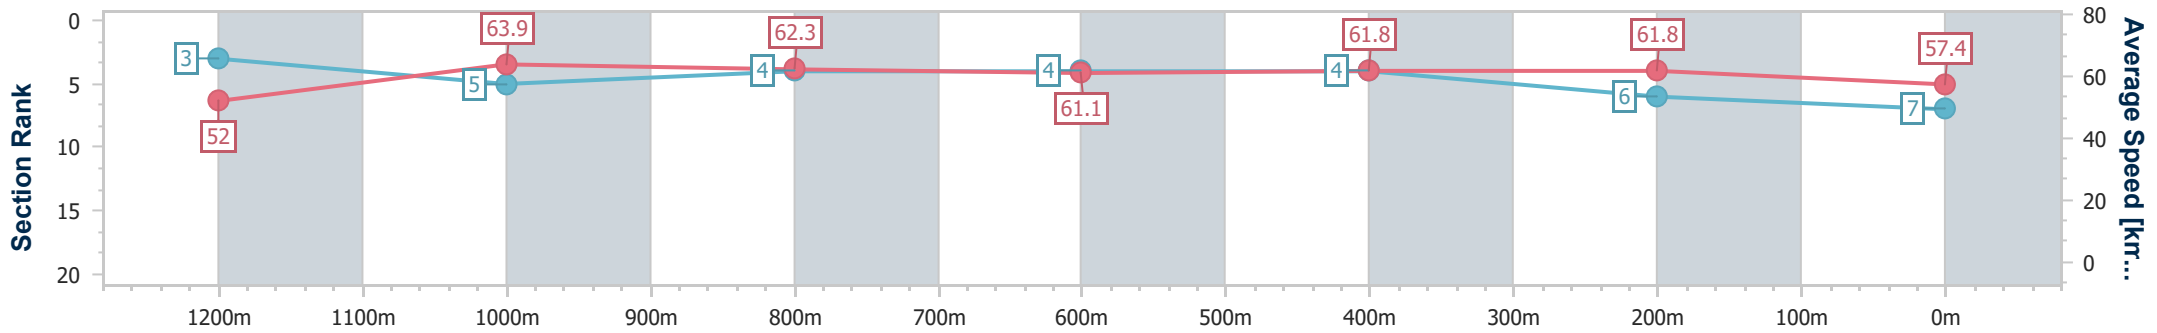

- [ ] Ranking at each section and finish
- .-.- No data available at this section
- NA No data available

Horse/Jockey Name	Winston Smurfhill
Final Rank	7
Fastest Section Time (Section)	0:11.26 (1200m)
Top Speed [km/h] (Section)	66.9 (Overall)
Race State	Finished

Eagle Farm QLD Professional  
 Race 4: SKY RACING BENCHMARK 75 Handicap - 1400m  
 27 April 2024 - 13:27  
 Track Rating: Soft 5, Weather: Fine, Rail Position: +3m

BRISBANE  
 RACING CLUB

Section	Overall	1200m	1000m	800m	600m	400m	200m
Section Times	1:24.86 [7] (0:13.84)	1:11.02 [3] (0:11.26)	0:59.76 [5] (0:11.72)	0:48.04 [4] (0:12.04)	0:36.00 [4] (0:11.82)	0:24.18 [4] (0:11.65)	0:12.53 [6] (0:12.53)
Average Speed [km/h]	52.0	63.9	62.3	61.1	61.8	61.8	57.4
Top Speed [km/h]	66.9	66.8	63.4	61.6	63.2	63.2	60.6
Avg. Dist. to Rail [m]	0.7	1.1	2.9	4.6	3.0	5.2	4.7
Avg. Stride Freq. [Hz]	2.2	2.4	2.3	2.3	2.3	2.3	2.3
Avg. Stride Length [m]	6.5	7.5	7.5	7.4	7.3	7.4	6.9