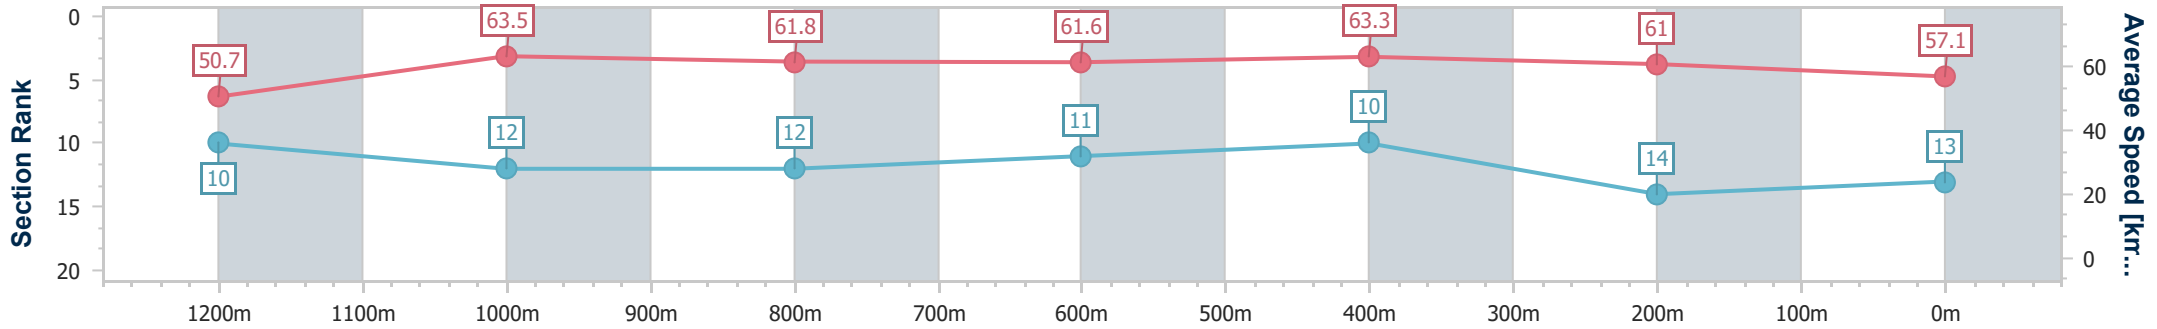

- [ ] Ranking at each section and finish
- .-.- No data available at this section
- NA No data available

Horse/Jockey Name	Extraordinaire
Final Rank	13
Fastest Section Time (Section)	0:11.40 (1200m)
Top Speed [km/h] (Section)	65.3 (1200m)
Race State	Finished

Eagle Farm QLD Professional  
 Race 4: SKY RACING BENCHMARK 75 Handicap - 1400m  
 27 April 2024 - 13:27  
 Track Rating: Soft 5, Weather: Fine, Rail Position: +3m

BRISBANE  
RACING CLUB

Section	Overall	1200m	1000m	800m	600m	400m	200m
Section Times	1:25.48 [13] (0:14.26)	1:11.22 [10] (0:11.40)	0:59.82 [12] (0:11.87)	0:47.95 [12] (0:11.94)	0:36.01 [11] (0:11.60)	0:24.41 [10] (0:11.77)	0:12.64 [14] (0:12.64)
Average Speed [km/h]	50.7	63.5	61.8	61.6	63.3	61.0	57.1
Top Speed [km/h]	65.1	65.3	63.1	63.3	64.6	64.2	59.6
Avg. Dist. to Rail [m]	10.7	4.8	3.7	4.8	3.7	9.7	11.3
Avg. Stride Freq. [Hz]	2.3	2.3	2.3	2.3	2.3	2.3	2.3
Avg. Stride Length [m]	6.3	7.6	7.4	7.5	7.5	7.3	6.9