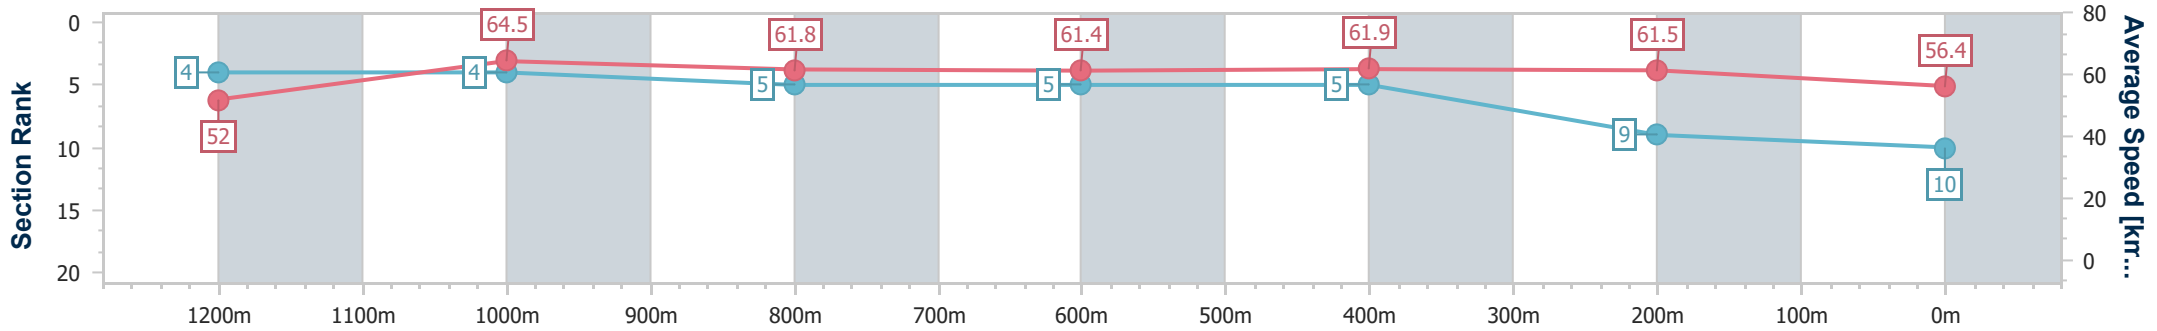

- [ ] Ranking at each section and finish
- .-.- No data available at this section
- NA No data available

Horse/Jockey Name	Blazen Boots
Final Rank	10
Fastest Section Time (Section)	0:11.18 (1200m)
Top Speed [km/h] (Section)	66.0 (1200m)
Race State	Finished

Eagle Farm QLD Professional  
 Race 4: SKY RACING BENCHMARK 75 Handicap - 1400m  
 27 April 2024 - 13:27  
 Track Rating: Soft 5, Weather: Fine, Rail Position: +3m

BRISBANE  
 RACING CLUB

Section	Overall	1200m	1000m	800m	600m	400m	200m
Section Times	1:25.23 [10] (0:13.89)	1:11.34 [4] (0:11.18)	1:00.16 [4] (0:11.97)	0:48.19 [5] (0:11.87)	0:36.32 [5] (0:11.85)	0:24.47 [5] (0:11.70)	0:12.77 [9] (0:12.77)
Average Speed [km/h]	52.0	64.5	61.8	61.4	61.9	61.5	56.4
Top Speed [km/h]	65.6	66.0	63.5	62.1	62.7	63.5	59.1
Avg. Dist. to Rail [m]	5.0	3.7	5.2	2.9	3.4	7.2	8.8
Avg. Stride Freq. [Hz]	2.3	2.3	2.3	2.2	2.3	2.3	2.2
Avg. Stride Length [m]	6.5	7.7	7.6	7.6	7.6	7.5	7.0