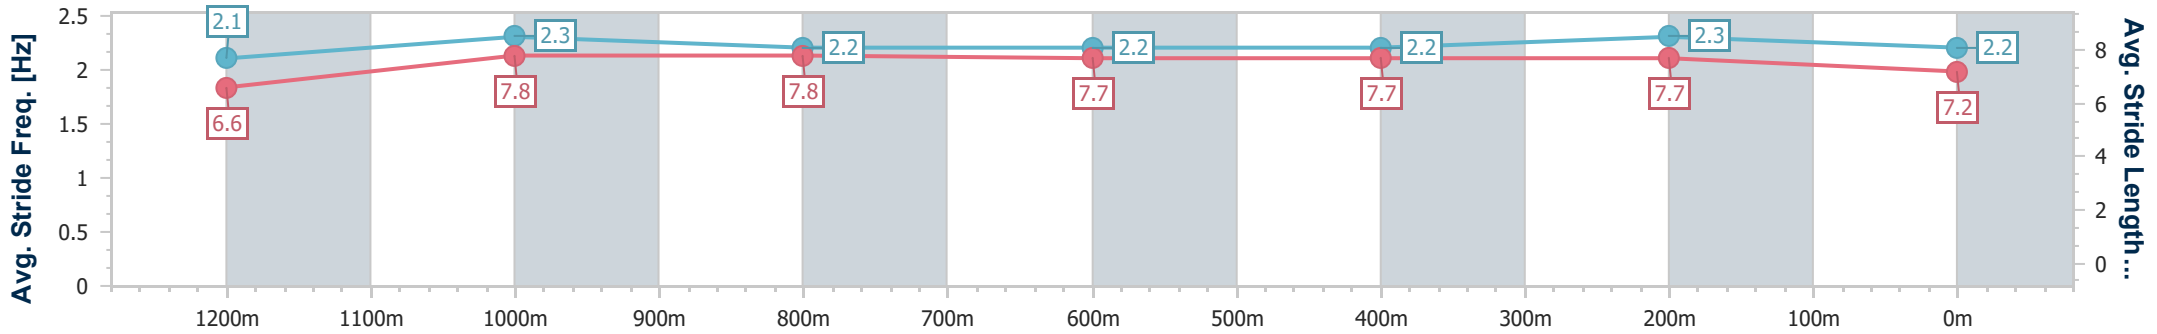

- [ ] Ranking at each section and finish
- .-.- No data available at this section
- NA No data available

Horse/Jockey Name	Evocator
Final Rank	6
Fastest Section Time (Section)	0:11.28 (400m)
Top Speed [km/h] (Section)	65.4 (400m)
Race State	Finished

Eagle Farm QLD Professional  
 Race 4: SKY RACING BENCHMARK 75 Handicap - 1400m  
 27 April 2024 - 13:27  
 Track Rating: Soft 5, Weather: Fine, Rail Position: +3m

BRISBANE  
RACING CLUB

Section	Overall	1200m	1000m	800m	600m	400m	200m
Section Times	1:24.82 [6] (0:14.55)	1:10.27 [14] (0:11.33)	0:58.94 [15] (0:11.76)	0:47.18 [14] (0:11.91)	0:35.27 [12] (0:11.65)	0:23.62 [12] (0:11.28)	0:12.34 [10] (0:12.34)
Average Speed [km/h]	49.6	63.7	61.8	60.6	62.0	63.9	58.4
Top Speed [km/h]	63.7	64.9	62.5	62.8	64.4	65.4	60.9
Avg. Dist. to Rail [m]	4.0	2.9	2.3	0.8	1.2	3.8	1.8
Avg. Stride Freq. [Hz]	2.1	2.3	2.2	2.2	2.2	2.3	2.2
Avg. Stride Length [m]	6.6	7.8	7.8	7.7	7.7	7.7	7.2