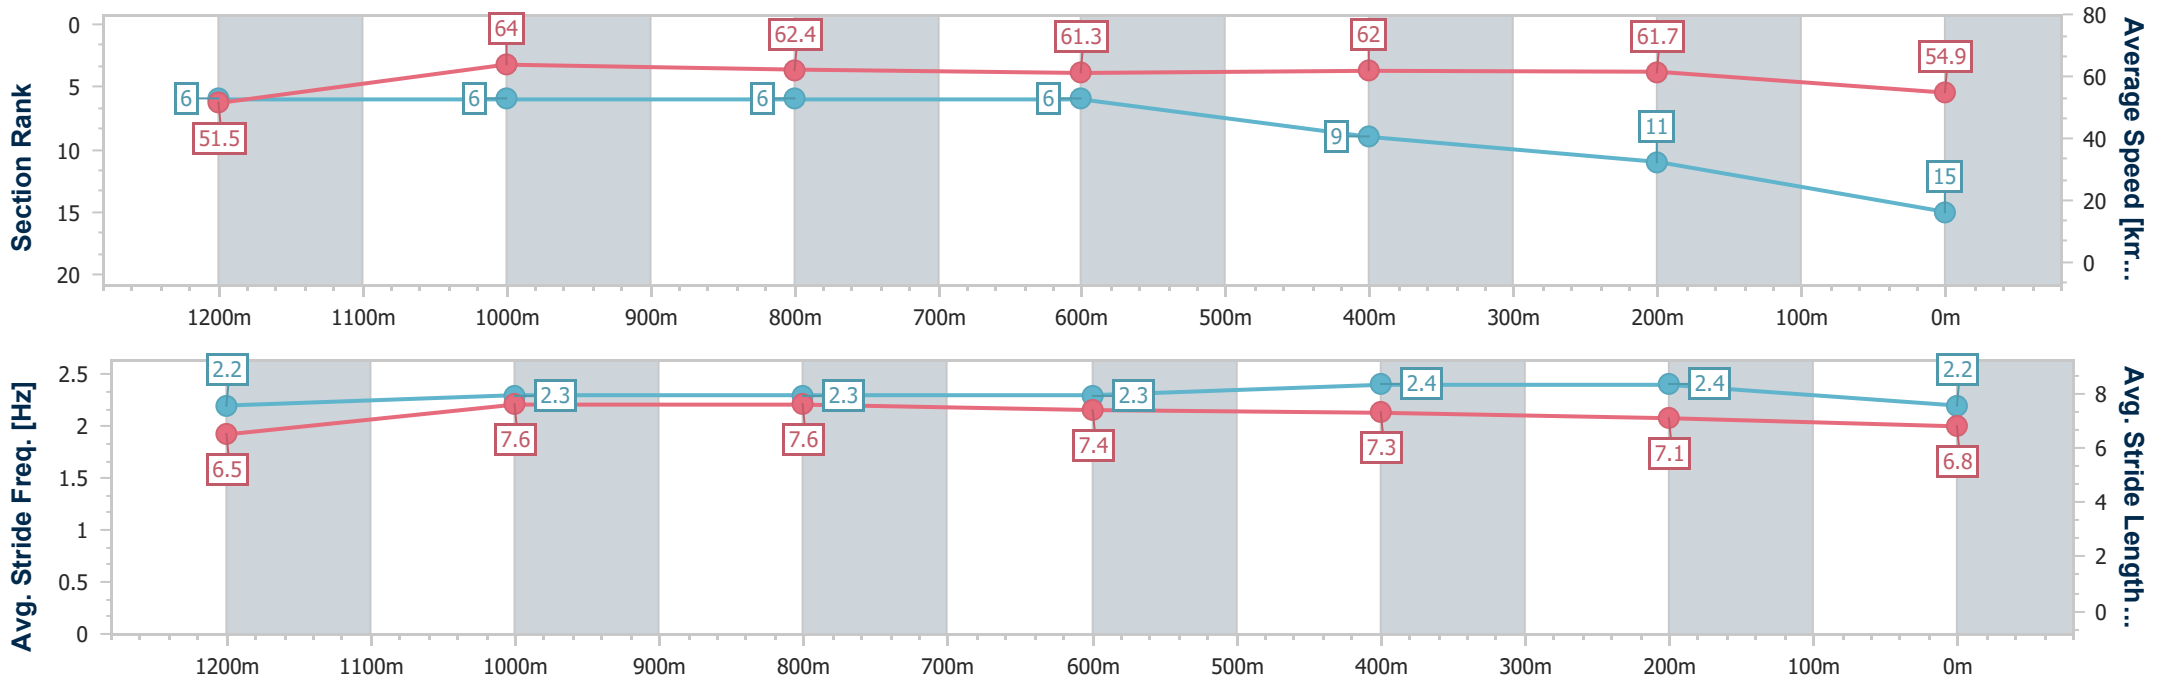

Eagle Farm QLD Professional  
 Race 4: SKY RACING BENCHMARK 75 Handicap - 1400m  
 27 April 2024 - 13:27  
 Track Rating: Soft 5, Weather: Fine, Rail Position: +3m

BRISBANE  
RACING CLUB

Section	Overall	1200m	1000m	800m	600m	400m	200m
Section Times	1:25.70 [14] (0:14.30)	1:11.40 [11] (0:11.36)	1:00.04 [11] (0:11.86)	0:48.18 [11] (0:12.04)	0:36.14 [13] (0:11.71)	0:24.43 [13] (0:11.66)	0:12.77 [15] (0:12.77)
Average Speed [km/h]	50.4	63.7	62.0	61.3	62.7	61.7	56.5
Top Speed [km/h]	64.6	65.1	62.5	64.0	65.3	63.8	59.4
Avg. Dist. to Rail [m]	7.6	4.5	4.6	4.6	4.6	10.0	9.7
Avg. Stride Freq. [Hz]	2.3	2.3	2.3	2.2	2.3	2.4	2.3
Avg. Stride Length [m]	6.2	7.6	7.6	7.6	7.4	7.3	6.8

- [ ] Ranking at each section and finish
- .-.- No data available at this section
- NA No data available

Horse/Jockey Name	Brentwood
Final Rank	15
Fastest Section Time (Section)	0:11.27 (1200m)
Top Speed [km/h] (Section)	65.7 (1200m)
Race State	Finished

Eagle Farm QLD Professional  
 Race 4: SKY RACING BENCHMARK 75 Handicap - 1400m  
 27 April 2024 - 13:27  
 Track Rating: Soft 5, Weather: Fine, Rail Position: +3m

BRISBANE  
RACING CLUB

Section	Overall	1200m	1000m	800m	600m	400m	200m
Section Times	1:25.77 [15] (0:14.06)	1:11.71 [6] (0:11.27)	1:00.44 [6] (0:11.73)	0:48.71 [6] (0:12.05)	0:36.66 [6] (0:11.84)	0:24.82 [9] (0:11.69)	0:13.13 [11] (0:13.13)
Average Speed [km/h]	51.5	64.0	62.4	61.3	62.0	61.7	54.9
Top Speed [km/h]	65.5	65.7	64.5	62.2	63.0	63.5	59.0
Avg. Dist. to Rail [m]	5.9	3.4	3.6	5.4	4.3	8.0	7.8
Avg. Stride Freq. [Hz]	2.2	2.3	2.3	2.3	2.4	2.4	2.2
Avg. Stride Length [m]	6.5	7.6	7.6	7.4	7.3	7.1	6.8

- [ ] Ranking at each section and finish
- .-.- No data available at this section
- NA No data available