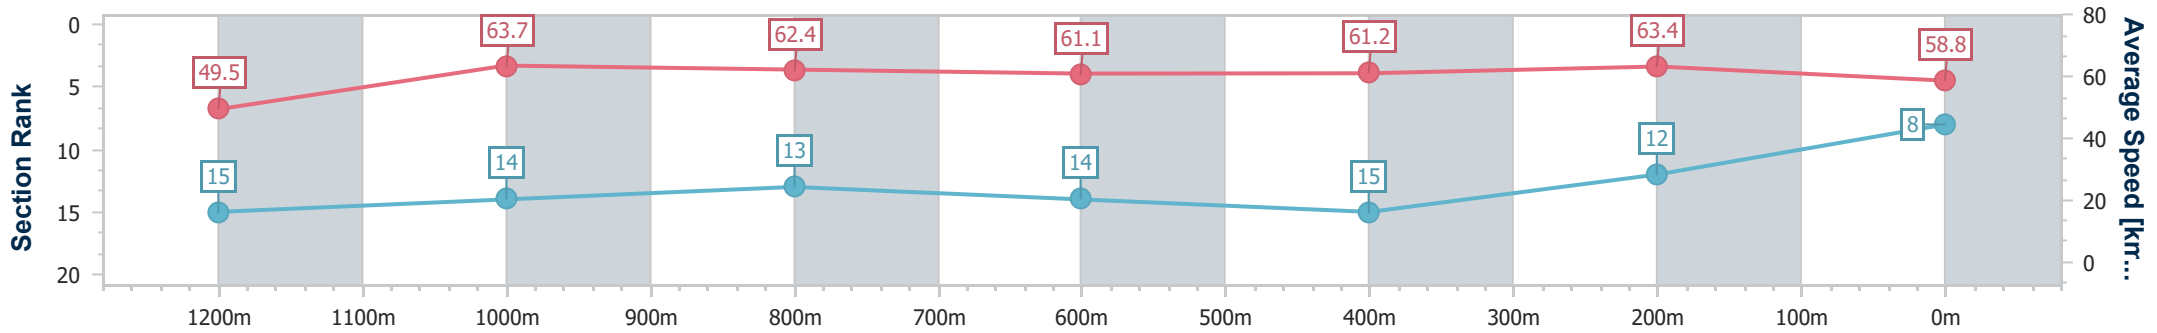

Horse/Jockey Name	Sunset Soiree
Final Rank	8
Fastest Section Time (Section)	0:11.27 (1200m)
Top Speed [km/h] (Section)	65.9 (400m)
Race State	Finished

Eagle Farm QLD Professional
Race 4: SKY RACING BENCHMARK 75 Handicap - 1400m
27 April 2024 - 13:27
Track Rating: Soft 5, Weather: Fine, Rail Position: +3m

BRISBANE
RACING CLUB

Section	Overall	1200m	1000m	800m	600m	400m	200m
Section Times	1:25.02 [8] (0:14.58)	1:10.44 [15] (0:11.27)	0:59.17 [14] (0:11.72)	0:47.45 [13] (0:12.00)	0:35.45 [14] (0:11.87)	0:23.58 [15] (0:11.32)	0:12.26 [12] (0:12.26)
Average Speed [km/h]	49.5	63.7	62.4	61.1	61.2	63.4	58.8
Top Speed [km/h]	64.3	65.1	63.5	63.5	64.4	65.9	60.6
Avg. Dist. to Rail [m]	1.3	0.3	2.8	3.7	1.7	3.2	5.1
Avg. Stride Freq. [Hz]	2.3	2.4	2.3	2.3	2.3	2.4	2.3
Avg. Stride Length [m]	6.1	7.6	7.4	7.3	7.3	7.4	7.1

- [ ] Ranking at each section and finish
- -.-.- No data available at this section
- NA No data available