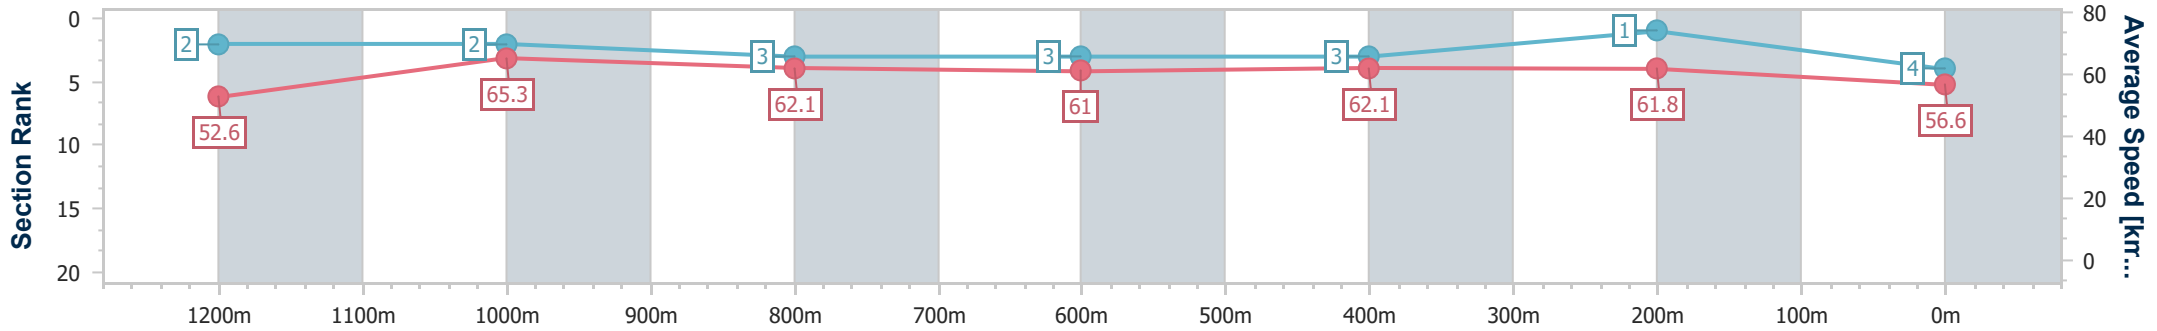

Horse/Jockey Name	Too Hard To Refuse
Final Rank	4
Fastest Section Time (Section)	0:11.06 (1200m)
Top Speed [km/h] (Section)	66.7 (1200m)
Race State	Finished

Eagle Farm QLD Professional
Race 4: SKY RACING BENCHMARK 75 Handicap - 1400m
27 April 2024 - 13:27
Track Rating: Soft 5, Weather: Fine, Rail Position: +3m

BRISBANE
RACING CLUB

Section	Overall	1200m	1000m	800m	600m	400m	200m
Section Times	1:24.80 [4] (0:13.73)	1:11.07 [2] (0:11.06)	1:00.01 [2] (0:11.85)	0:48.16 [3] (0:12.03)	0:36.13 [3] (0:11.80)	0:24.33 [3] (0:11.65)	0:12.68 [1] (0:12.68)
Average Speed [km/h]	52.6	65.3	62.1	61.0	62.1	61.8	56.6
Top Speed [km/h]	66.5	66.7	63.5	61.8	62.4	63.5	59.1
Avg. Dist. to Rail [m]	7.5	3.7	3.9	5.0	3.3	5.5	4.9
Avg. Stride Freq. [Hz]	2.4	2.4	2.3	2.3	2.3	2.4	2.3
Avg. Stride Length [m]	6.2	7.5	7.4	7.5	7.4	7.2	6.8

- [ ] Ranking at each section and finish
- -.-.- No data available at this section
- NA No data available