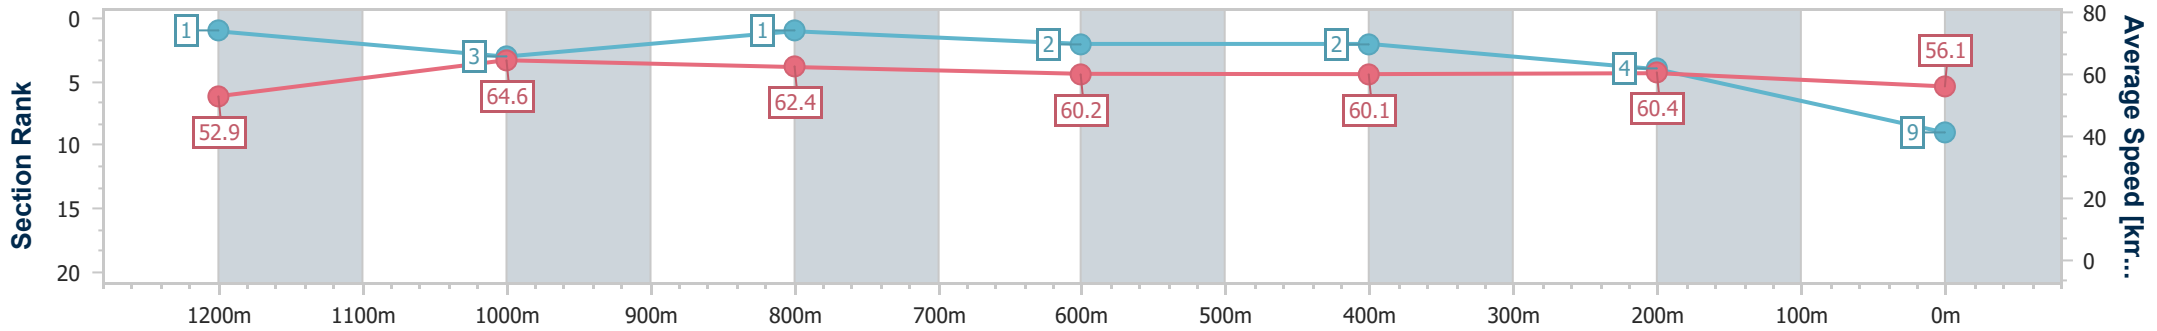

Horse/Jockey Name	Bowrider
Final Rank	9
Fastest Section Time (Section)	0:11.17 (1200m)
Top Speed [km/h] (Section)	67.0 (Overall)
Race State	Finished

Eagle Farm QLD Professional
Race 4: SKY RACING BENCHMARK 75 Handicap - 1400m
27 April 2024 - 13:27
Track Rating: Soft 5, Weather: Fine, Rail Position: +3m

BRISBANE
RACING CLUB

Section	Overall	1200m	1000m	800m	600m	400m	200m
Section Times	1:25.13 [9] (0:13.65)	1:11.48 [1] (0:11.17)	1:00.31 [3] (0:11.63)	0:48.68 [1] (0:12.01)	0:36.67 [2] (0:11.90)	0:24.77 [2] (0:11.92)	0:12.85 [4] (0:12.85)
Average Speed [km/h]	52.9	64.6	62.4	60.2	60.1	60.4	56.1
Top Speed [km/h]	67.0	67.0	63.8	60.9	60.6	61.9	58.6
Avg. Dist. to Rail [m]	3.2	1.9	1.7	1.8	1.8	3.5	4.2
Avg. Stride Freq. [Hz]	2.2	2.2	2.2	2.2	2.2	2.2	2.1
Avg. Stride Length [m]	6.6	8.1	8.0	7.8	7.6	7.6	7.3

- [ ] Ranking at each section and finish
- -.-.- No data available at this section
- NA No data available