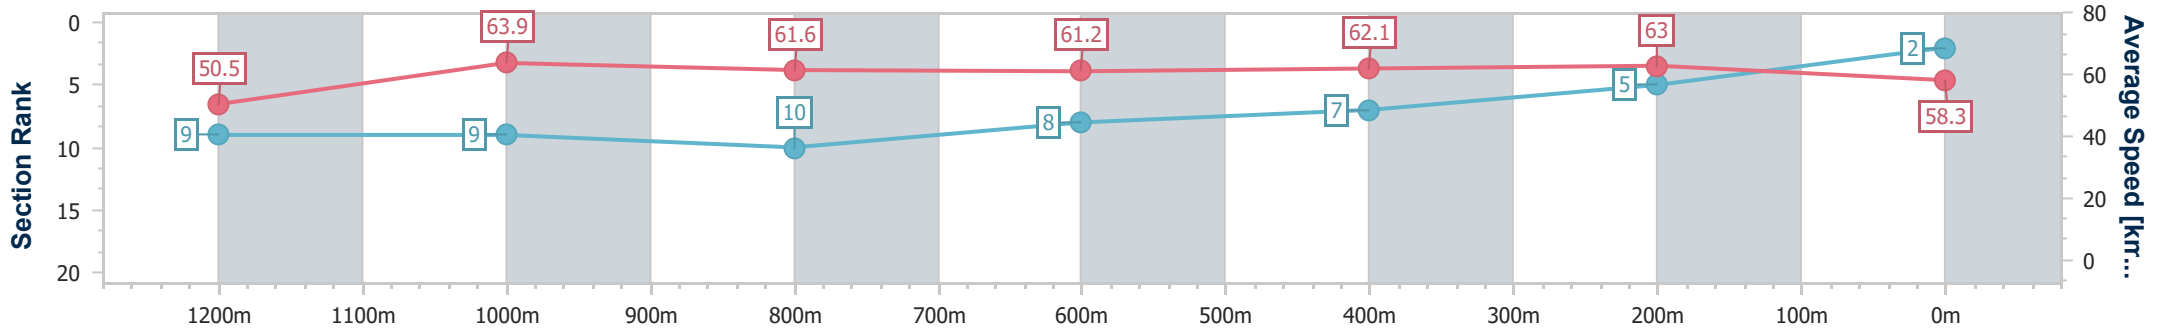

Horse/Jockey Name	Scintify
Final Rank	2
Fastest Section Time (Section)	0:11.31 (1200m)
Top Speed [km/h] (Section)	66.0 (1200m)
Race State	Finished

Eagle Farm QLD Professional
Race 4: SKY RACING BENCHMARK 75 Handicap - 1400m
27 April 2024 - 13:27
Track Rating: Soft 5, Weather: Fine, Rail Position: +3m

BRISBANE
RACING CLUB

Section	Overall	1200m	1000m	800m	600m	400m	200m
Section Times	1:24.63 [2] (0:14.23)	1:10.40 [9] (0:11.31)	0:59.09 [9] (0:11.78)	0:47.31 [10] (0:11.84)	0:35.47 [8] (0:11.67)	0:23.80 [7] (0:11.47)	0:12.33 [5] (0:12.33)
Average Speed [km/h]	50.5	63.9	61.6	61.2	62.1	63.0	58.3
Top Speed [km/h]	64.2	66.0	62.6	63.0	63.0	63.7	60.4
Avg. Dist. to Rail [m]	4.1	2.3	2.1	1.5	1.7	5.7	7.9
Avg. Stride Freq. [Hz]	2.1	2.3	2.2	2.2	2.2	2.3	2.2
Avg. Stride Length [m]	6.6	7.8	7.7	7.6	7.8	7.7	7.3

- [ ] Ranking at each section and finish
- -.-.- No data available at this section
- NA No data available