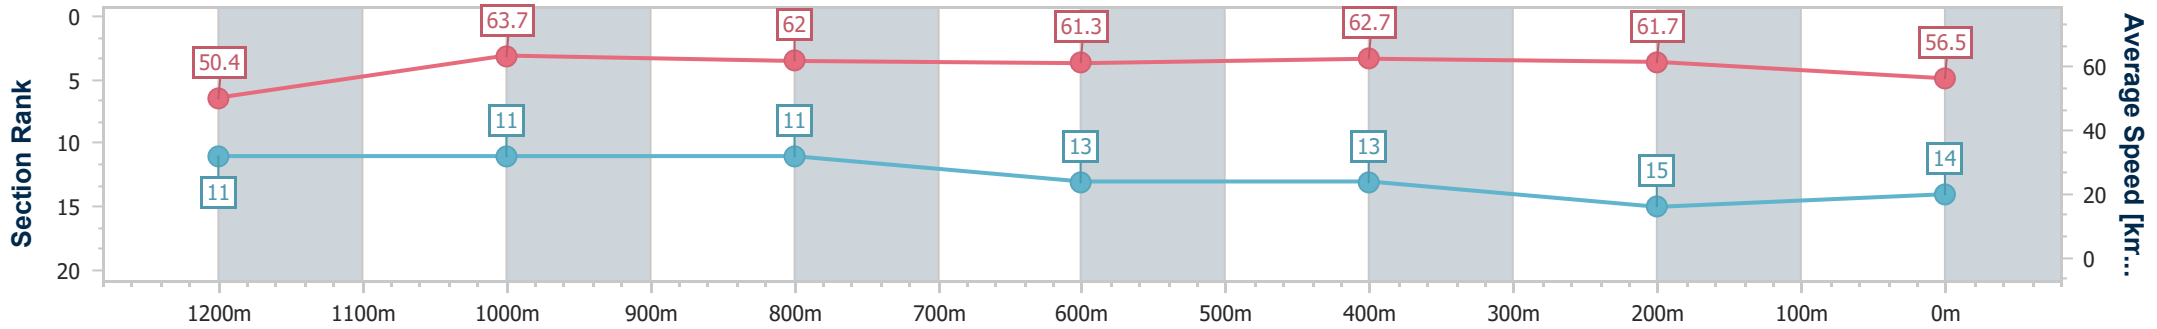

Horse/Jockey Name	Smytzer
Final Rank	14
Fastest Section Time (Section)	0:11.36 (1200m)
Top Speed [km/h] (Section)	65.3 (600m)
Race State	Finished

Eagle Farm QLD Professional
Race 4: SKY RACING BENCHMARK 75 Handicap - 1400m
27 April 2024 - 13:27
Track Rating: Soft 5, Weather: Fine, Rail Position: +3m

BRISBANE
RACING CLUB

Section	Overall	1200m	1000m	800m	600m	400m	200m
Section Times	1:25.70 [14] (0:14.30)	1:11.40 [11] (0:11.36)	1:00.04 [11] (0:11.86)	0:48.18 [11] (0:12.04)	0:36.14 [13] (0:11.71)	0:24.43 [13] (0:11.66)	0:12.77 [15] (0:12.77)
Average Speed [km/h]	50.4	63.7	62.0	61.3	62.7	61.7	56.5
Top Speed [km/h]	64.6	65.1	62.5	64.0	65.3	63.8	59.4
Avg. Dist. to Rail [m]	7.6	4.5	4.6	4.6	4.6	10.0	9.7
Avg. Stride Freq. [Hz]	2.3	2.3	2.3	2.2	2.3	2.4	2.3
Avg. Stride Length [m]	6.2	7.6	7.6	7.6	7.4	7.3	6.8

- [ ] Ranking at each section and finish
- -.-.- No data available at this section
- NA No data available