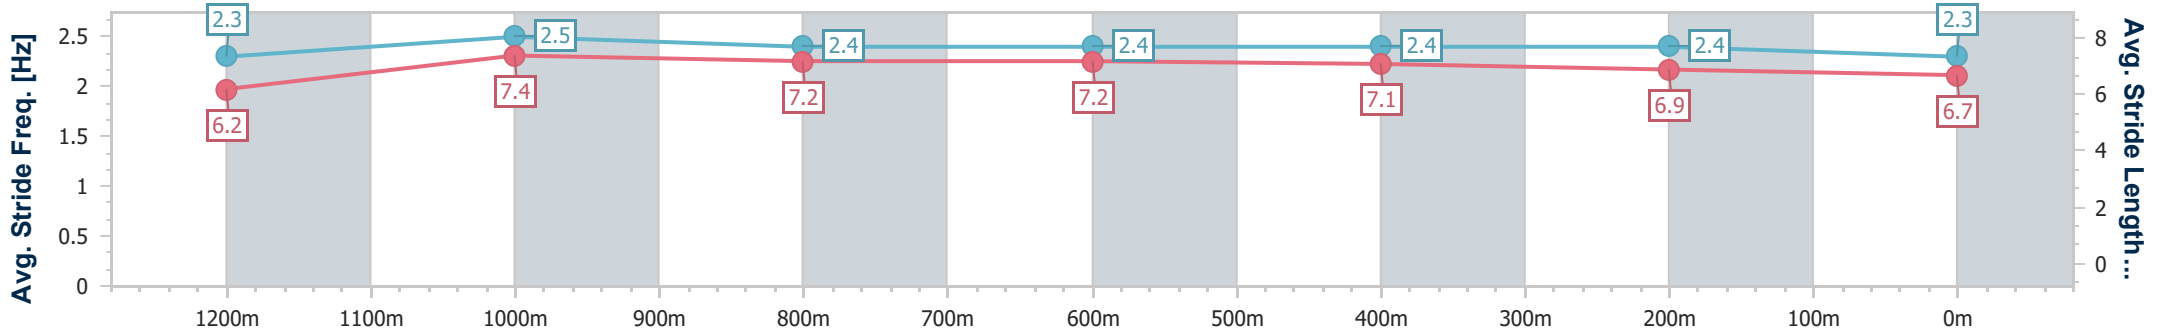

Eagle Farm QLD Professional  
 Race 4: SKY RACING BENCHMARK 75 Handicap - 1400m  
 27 April 2024 - 13:27  
 Track Rating: Soft 5, Weather: Fine, Rail Position: +3m

BRISBANE  
RACING CLUB

Section	Overall	1200m	1000m	800m	600m	400m	200m
Section Times	1:25.28 [11] (0:14.52)	1:10.76 [13] (0:11.33)	0:59.43 [13] (0:11.85)	0:47.58 [15] (0:12.04)	0:35.54 [15] (0:11.67)	0:23.87 [14] (0:11.39)	0:12.48 [13] (0:12.48)
Average Speed [km/h]	49.7	63.8	61.7	61.1	63.3	63.1	57.8
Top Speed [km/h]	63.5	65.4	62.1	63.4	65.2	65.5	60.9
Avg. Dist. to Rail [m]	6.1	3.0	3.3	5.5	5.0	11.2	9.7
Avg. Stride Freq. [Hz]	2.3	2.4	2.3	2.3	2.4	2.5	2.4
Avg. Stride Length [m]	6.2	7.5	7.3	7.3	7.4	7.1	6.8

- [ ] Ranking at each section and finish
- .-.- No data available at this section
- NA No data available

Horse/Jockey Name	Collay's Spirit
Final Rank	12
Fastest Section Time (Section)	0:10.83 (1200m)
Top Speed [km/h] (Section)	67.7 (1200m)
Race State	Finished

Eagle Farm QLD Professional  
 Race 4: SKY RACING BENCHMARK 75 Handicap - 1400m  
 27 April 2024 - 13:27  
 Track Rating: Soft 5, Weather: Fine, Rail Position: +3m

BRISBANE  
RACING CLUB

Section	Overall	1200m	1000m	800m	600m	400m	200m
Section Times	1:25.28 [12] (0:13.95)	1:11.33 [5] (0:10.83)	1:00.50 [1] (0:11.71)	0:48.79 [2] (0:11.88)	0:36.91 [1] (0:11.95)	0:24.96 [1] (0:11.87)	0:13.09 [2] (0:13.09)
Average Speed [km/h]	51.8	66.7	62.7	61.1	60.7	60.4	55.1
Top Speed [km/h]	67.2	67.7	65.5	62.0	62.0	62.0	58.8
Avg. Dist. to Rail [m]	10.6	4.5	3.5	1.9	1.4	4.6	4.0
Avg. Stride Freq. [Hz]	2.3	2.5	2.4	2.4	2.4	2.4	2.3
Avg. Stride Length [m]	6.2	7.4	7.2	7.2	7.1	6.9	6.7