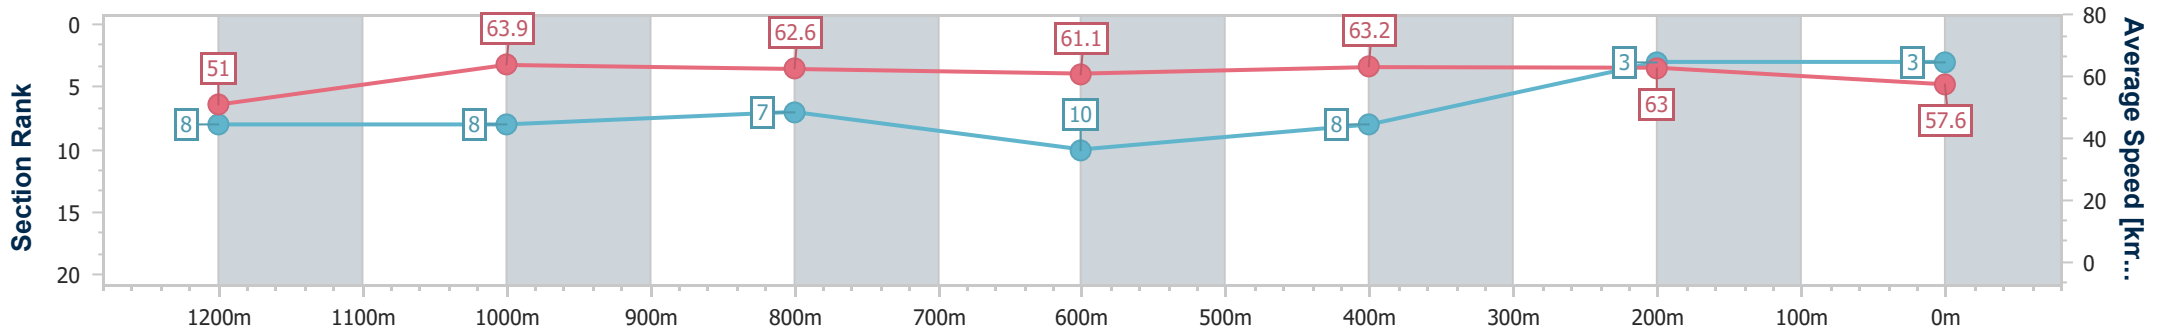

Horse/Jockey Name	Starry Eyes
Final Rank	3
Fastest Section Time (Section)	0:11.31 (1200m)
Top Speed [km/h] (Section)	65.6 (1200m)
Race State	Finished

Eagle Farm QLD Professional
Race 4: SKY RACING BENCHMARK 75 Handicap - 1400m
27 April 2024 - 13:27
Track Rating: Soft 5, Weather: Fine, Rail Position: +3m

BRISBANE
RACING CLUB

Section	Overall	1200m	1000m	800m	600m	400m	200m
Section Times	1:24.79 [3] (0:14.18)	1:10.61 [8] (0:11.31)	0:59.30 [8] (0:11.65)	0:47.65 [7] (0:12.07)	0:35.58 [10] (0:11.63)	0:23.95 [8] (0:11.43)	0:12.52 [3] (0:12.52)
Average Speed [km/h]	51.0	63.9	62.6	61.1	63.2	63.0	57.6
Top Speed [km/h]	64.5	65.6	63.6	62.7	64.6	64.8	60.6
Avg. Dist. to Rail [m]	8.3	3.6	3.2	5.0	4.5	11.9	11.7
Avg. Stride Freq. [Hz]	2.2	2.3	2.3	2.3	2.3	2.4	2.3
Avg. Stride Length [m]	6.4	7.7	7.6	7.5	7.7	7.4	7.0

- [ ] Ranking at each section and finish
- -.-.- No data available at this section
- NA No data available