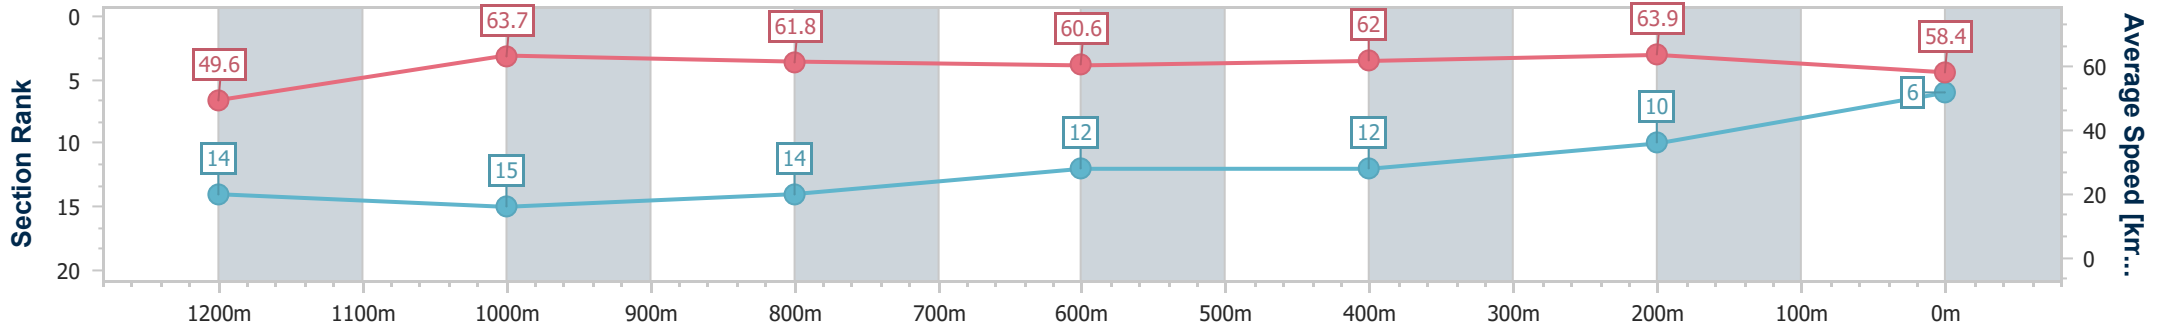

Horse/Jockey Name	Evocator
Final Rank	6
Fastest Section Time (Section)	0:11.28 (400m)
Top Speed [km/h] (Section)	65.4 (400m)
Race State	Finished

Eagle Farm QLD Professional
Race 4: SKY RACING BENCHMARK 75 Handicap - 1400m
27 April 2024 - 13:27
Track Rating: Soft 5, Weather: Fine, Rail Position: +3m

BRISBANE
RACING CLUB

Section	Overall	1200m	1000m	800m	600m	400m	200m
Section Times	1:24.82 [6] (0:14.55)	1:10.27 [14] (0:11.33)	0:58.94 [15] (0:11.76)	0:47.18 [14] (0:11.91)	0:35.27 [12] (0:11.65)	0:23.62 [12] (0:11.28)	0:12.34 [10] (0:12.34)
Average Speed [km/h]	49.6	63.7	61.8	60.6	62.0	63.9	58.4
Top Speed [km/h]	63.7	64.9	62.5	62.8	64.4	65.4	60.9
Avg. Dist. to Rail [m]	4.0	2.9	2.3	0.8	1.2	3.8	1.8
Avg. Stride Freq. [Hz]	2.1	2.3	2.2	2.2	2.2	2.3	2.2
Avg. Stride Length [m]	6.6	7.8	7.8	7.7	7.7	7.7	7.2

- [ ] Ranking at each section and finish
- -.-.- No data available at this section
- NA No data available