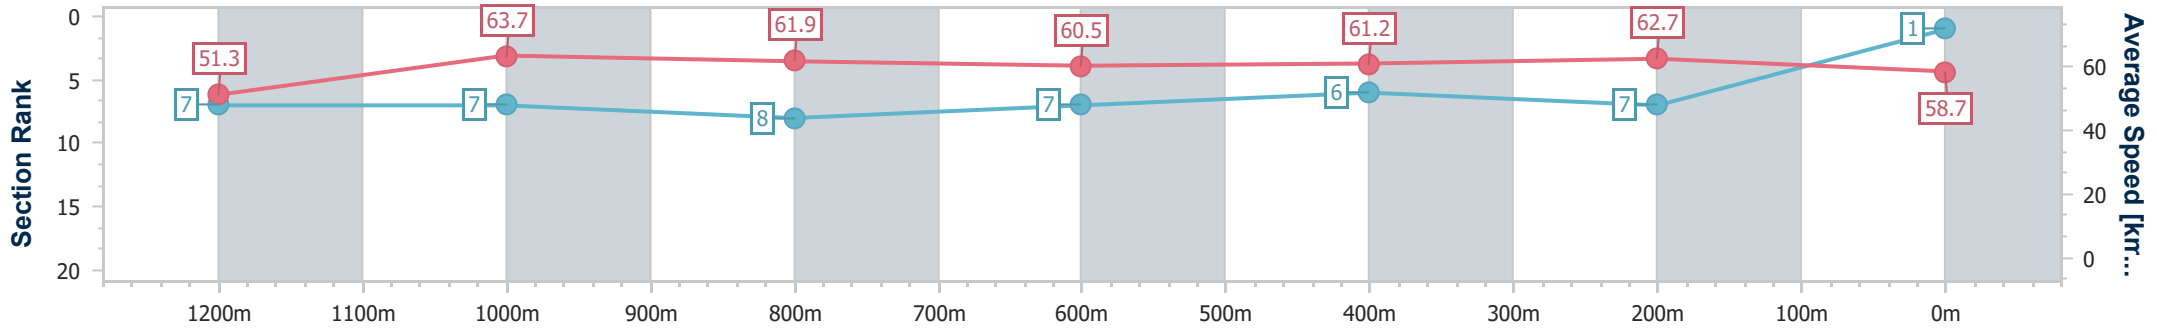

Eagle Farm QLD Professional  
 Race 4: SKY RACING BENCHMARK 75 Handicap - 1400m  
 27 April 2024 - 13:27  
 Track Rating: Soft 5, Weather: Fine, Rail Position: +3m

BRISBANE  
 RACING CLUB

Section	Overall	1200m	1000m	800m	600m	400m	200m
Section Times	1:24.60 [1] (0:14.09)	1:10.51 [7] (0:11.31)	0:59.20 [7] (0:11.75)	0:47.45 [8] (0:11.96)	0:35.49 [7] (0:11.72)	0:23.77 [6] (0:11.51)	0:12.26 [7] (0:12.26)
Average Speed [km/h]	51.3	63.7	61.9	60.5	61.2	62.7	58.7
Top Speed [km/h]	64.6	65.4	62.6	61.2	63.1	64.3	60.9
Avg. Dist. to Rail [m]	1.3	1.7	1.9	1.4	0.7	2.7	3.7
Avg. Stride Freq. [Hz]	2.3	2.4	2.3	2.3	2.3	2.4	2.3
Avg. Stride Length [m]	6.3	7.5	7.4	7.4	7.3	7.2	7.0