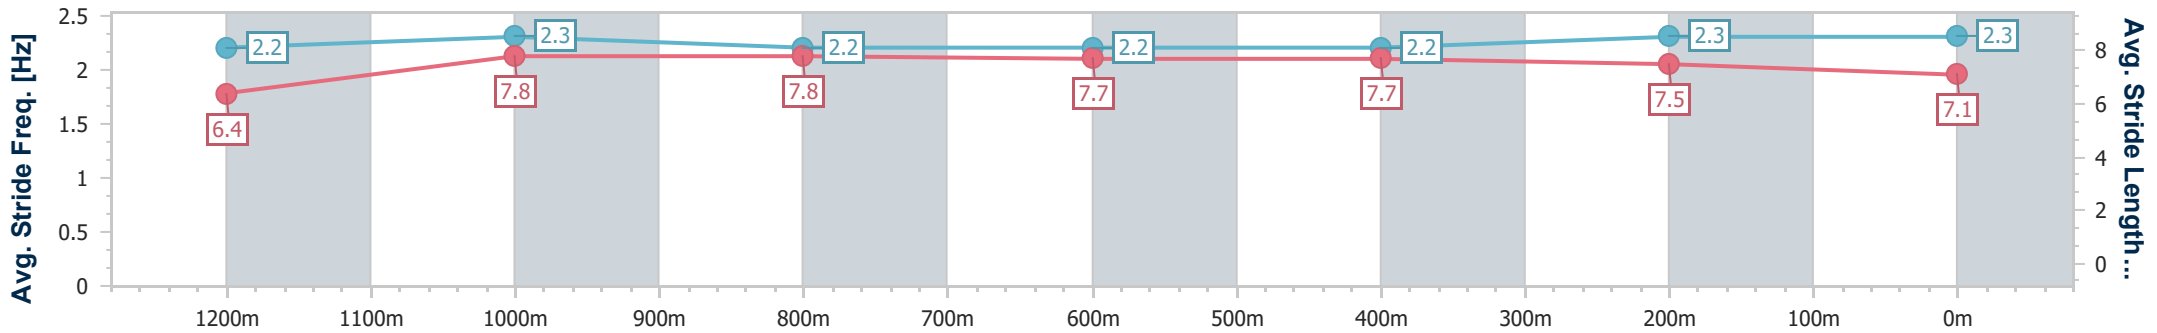

- [ ] Ranking at each section and finish
- .-.- No data available at this section
- NA No data available

Horse/Jockey Name	Moonan Me
Final Rank	5
Fastest Section Time (Section)	0:11.29 (1200m)
Top Speed [km/h] (Section)	65.3 (400m)
Race State	Finished

Eagle Farm QLD Professional  
 Race 4: SKY RACING BENCHMARK 75 Handicap - 1400m  
 27 April 2024 - 13:27  
 Track Rating: Soft 5, Weather: Fine, Rail Position: +3m

BRISBANE  
RACING CLUB

Section	Overall	1200m	1000m	800m	600m	400m	200m
Section Times	1:24.80 [5] (0:14.33)	1:10.47 [12] (0:11.29)	0:59.18 [10] (0:11.55)	0:47.63 [9] (0:12.01)	0:35.62 [9] (0:11.91)	0:23.71 [11] (0:11.37)	0:12.34 [8] (0:12.34)
Average Speed [km/h]	50.3	63.9	62.8	61.1	62.1	63.3	58.4
Top Speed [km/h]	64.7	65.1	63.5	62.5	63.7	65.3	60.8
Avg. Dist. to Rail [m]	2.0	1.4	1.8	4.4	4.5	3.9	1.1
Avg. Stride Freq. [Hz]	2.2	2.3	2.2	2.2	2.2	2.3	2.3
Avg. Stride Length [m]	6.4	7.8	7.8	7.7	7.7	7.5	7.1