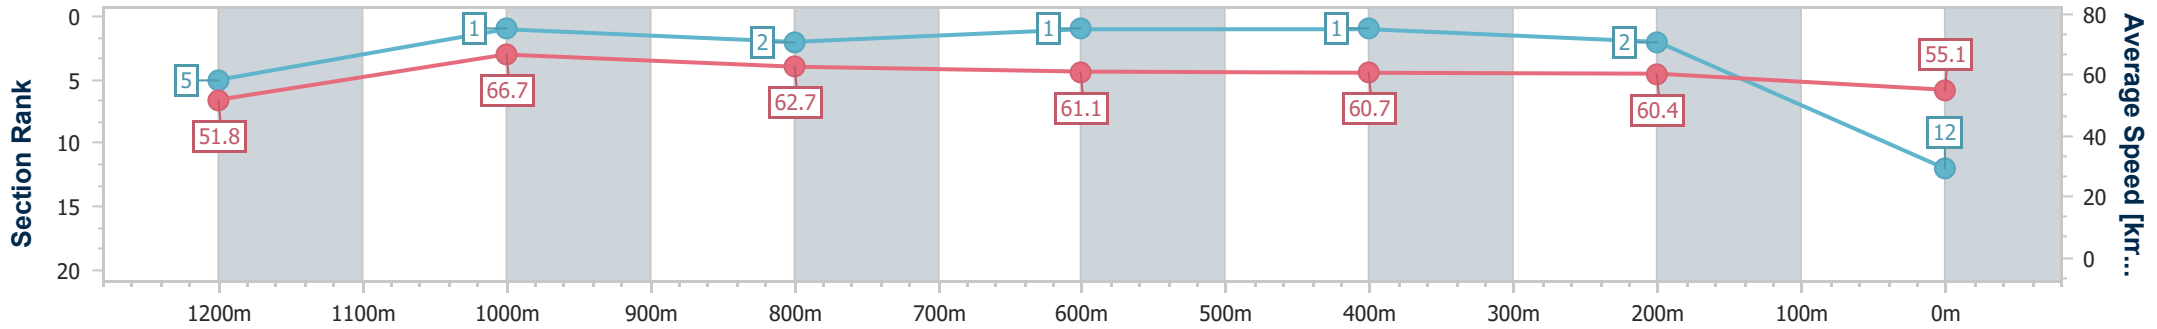

Eagle Farm QLD Professional  
 Race 4: SKY RACING BENCHMARK 75 Handicap - 1400m  
 27 April 2024 - 13:27  
 Track Rating: Soft 5, Weather: Fine, Rail Position: +3m

BRISBANE  
RACING CLUB

Section	Overall	1200m	1000m	800m	600m	400m	200m
Section Times	1:25.28 [11] (0:14.52)	1:10.76 [13] (0:11.33)	0:59.43 [13] (0:11.85)	0:47.58 [15] (0:12.04)	0:35.54 [15] (0:11.67)	0:23.87 [14] (0:11.39)	0:12.48 [13] (0:12.48)
Average Speed [km/h]	49.7	63.8	61.7	61.1	63.3	63.1	57.8
Top Speed [km/h]	63.5	65.4	62.1	63.4	65.2	65.5	60.9
Avg. Dist. to Rail [m]	6.1	3.0	3.3	5.5	5.0	11.2	9.7
Avg. Stride Freq. [Hz]	2.3	2.4	2.3	2.3	2.4	2.5	2.4
Avg. Stride Length [m]	6.2	7.5	7.3	7.3	7.4	7.1	6.8

- [ ] Ranking at each section and finish
- .-.- No data available at this section
- NA No data available

Horse/Jockey Name	Collay's Spirit
Final Rank	12
Fastest Section Time (Section)	0:10.83 (1200m)
Top Speed [km/h] (Section)	67.7 (1200m)
Race State	Finished

Eagle Farm QLD Professional  
 Race 4: SKY RACING BENCHMARK 75 Handicap - 1400m  
 27 April 2024 - 13:27  
 Track Rating: Soft 5, Weather: Fine, Rail Position: +3m

BRISBANE  
RACING CLUB

Section	Overall	1200m	1000m	800m	600m	400m	200m
Section Times	1:25.28 [12] (0:13.95)	1:11.33 [5] (0:10.83)	1:00.50 [1] (0:11.71)	0:48.79 [2] (0:11.88)	0:36.91 [1] (0:11.95)	0:24.96 [1] (0:11.87)	0:13.09 [2] (0:13.09)
Average Speed [km/h]	51.8	66.7	62.7	61.1	60.7	60.4	55.1
Top Speed [km/h]	67.2	67.7	65.5	62.0	62.0	62.0	58.8
Avg. Dist. to Rail [m]	10.6	4.5	3.5	1.9	1.4	4.6	4.0
Avg. Stride Freq. [Hz]	2.3	2.5	2.4	2.4	2.4	2.4	2.3
Avg. Stride Length [m]	6.2	7.4	7.2	7.2	7.1	6.9	6.7