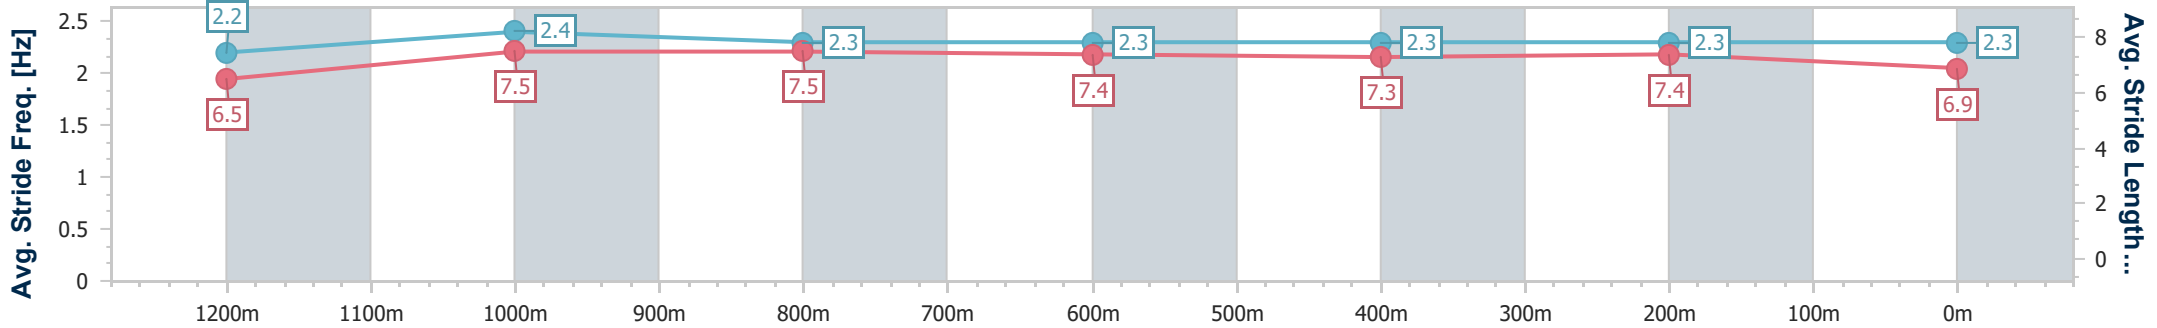

Horse/Jockey Name	Winston Smurfhill
Final Rank	7
Fastest Section Time (Section)	0:11.26 (1200m)
Top Speed [km/h] (Section)	66.9 (Overall)
Race State	Finished

Eagle Farm QLD Professional
Race 4: SKY RACING BENCHMARK 75 Handicap - 1400m
27 April 2024 - 13:27
Track Rating: Soft 5, Weather: Fine, Rail Position: +3m

BRISBANE
RACING CLUB

Section	Overall	1200m	1000m	800m	600m	400m	200m
Section Times	1:24.86 [7] (0:13.84)	1:11.02 [3] (0:11.26)	0:59.76 [5] (0:11.72)	0:48.04 [4] (0:12.04)	0:36.00 [4] (0:11.82)	0:24.18 [4] (0:11.65)	0:12.53 [6] (0:12.53)
Average Speed [km/h]	52.0	63.9	62.3	61.1	61.8	61.8	57.4
Top Speed [km/h]	66.9	66.8	63.4	61.6	63.2	63.2	60.6
Avg. Dist. to Rail [m]	0.7	1.1	2.9	4.6	3.0	5.2	4.7
Avg. Stride Freq. [Hz]	2.2	2.4	2.3	2.3	2.3	2.3	2.3
Avg. Stride Length [m]	6.5	7.5	7.5	7.4	7.3	7.4	6.9

- [ ] Ranking at each section and finish
- -.-.- No data available at this section
- NA No data available