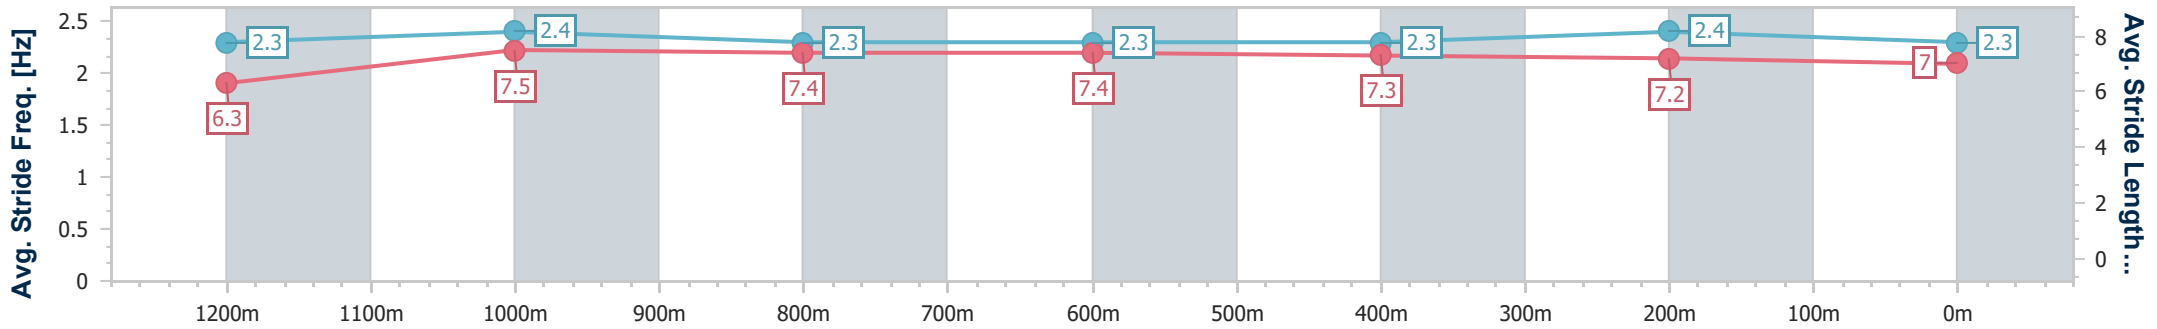

Eagle Farm QLD Professional  
 Race 4: SKY RACING BENCHMARK 75 Handicap - 1400m  
 27 April 2024 - 13:27  
 Track Rating: Soft 5, Weather: Fine, Rail Position: +3m

BRISBANE  
 RACING CLUB

Section	Overall	1200m	1000m	800m	600m	400m	200m
Section Times	1:24.60 [1] (0:14.09)	1:10.51 [7] (0:11.31)	0:59.20 [7] (0:11.75)	0:47.45 [8] (0:11.96)	0:35.49 [7] (0:11.72)	0:23.77 [6] (0:11.51)	0:12.26 [7] (0:12.26)
Average Speed [km/h]	51.3	63.7	61.9	60.5	61.2	62.7	58.7
Top Speed [km/h]	64.6	65.4	62.6	61.2	63.1	64.3	60.9
Avg. Dist. to Rail [m]	1.3	1.7	1.9	1.4	0.7	2.7	3.7
Avg. Stride Freq. [Hz]	2.3	2.4	2.3	2.3	2.3	2.4	2.3
Avg. Stride Length [m]	6.3	7.5	7.4	7.4	7.3	7.2	7.0