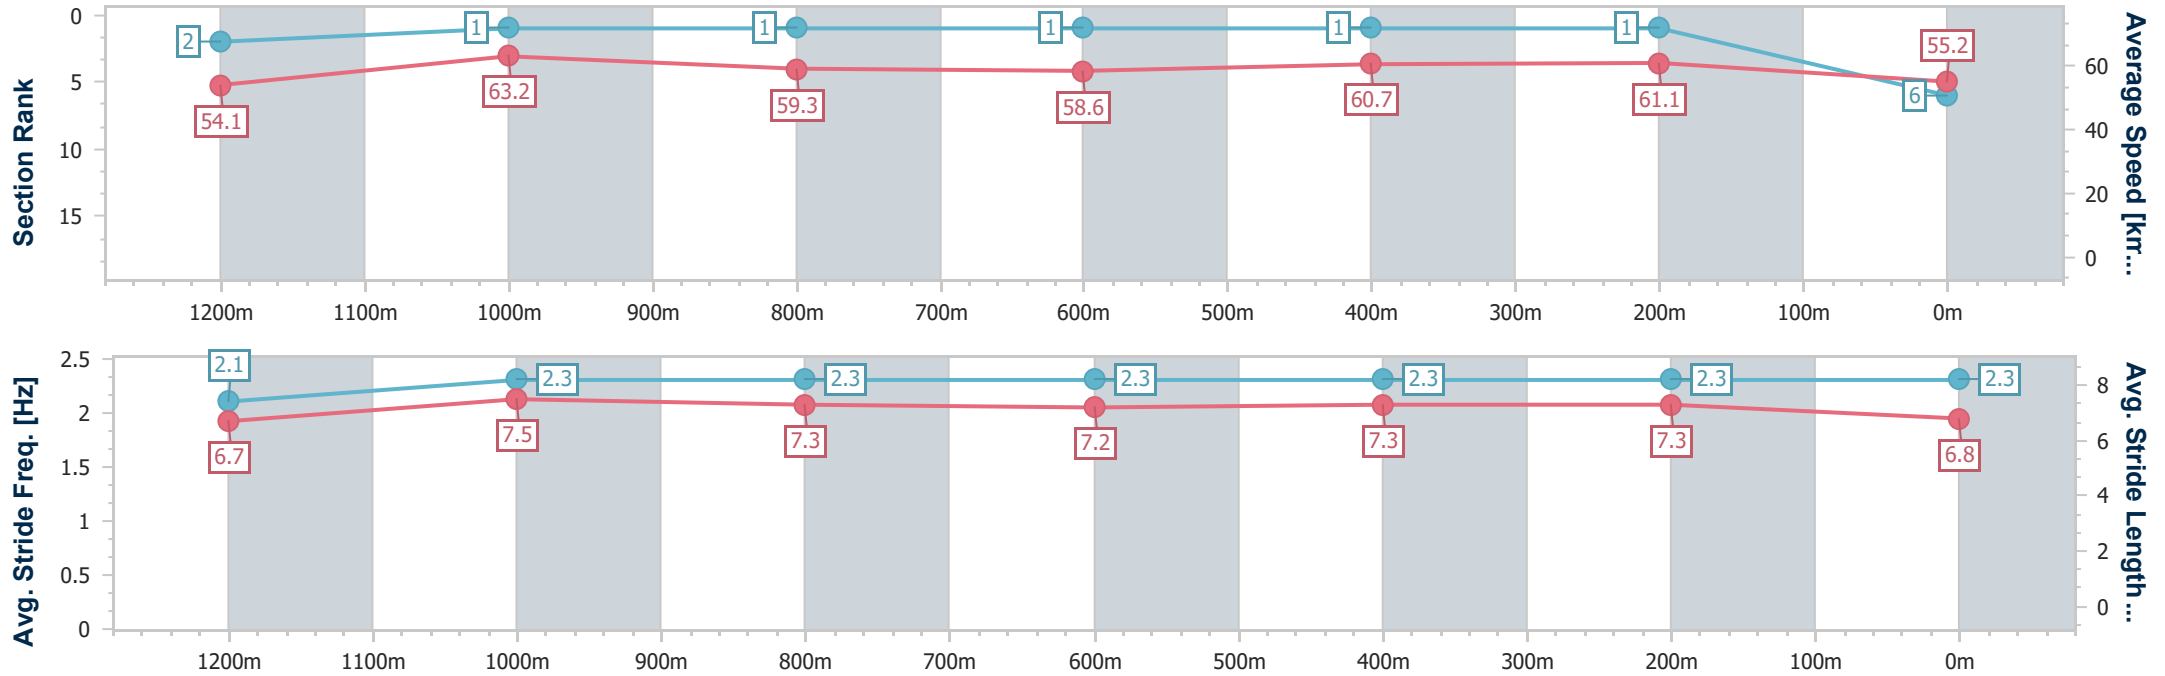

Sunshine Coast QLD Professional  
Race 3: ATTWOOD MARSHALL LAWYERS SILK STOCKING - 1400m

11 May 2024 - 13:44

Track Rating: Heavy 10, Weather: Fine, Rail Position: True

Section	Overall	1200m	1000m	800m	600m	400m	200m
Section Times	1:26.85 [5] (0:13.43)	1:13.42 [3] (0:11.68)	1:01.74 [5] (0:12.30)	0:49.44 [5] (0:12.59)	0:36.85 [4] (0:12.20)	0:24.65 [3] (0:11.69)	0:12.96 [2] (0:12.96)
Average Speed [km/h]	53.6	61.5	59.0	58.2	60.3	61.7	55.6
Top Speed [km/h]	62.7	63.3	60.3	60.1	62.4	63.4	60.0
Avg. Dist. to Rail [m]	7.0	4.3	3.4	2.8	3.7	9.6	12.2
Avg. Stride Freq. [Hz]	2.3	2.4	2.3	2.3	2.4	2.4	2.3
Avg. Stride Length [m]	6.2	7.3	7.2	7.2	7.1	7.1	6.6

- [ ] Ranking at each section and finish
- .-.- No data available at this section
- NA No data available

Horse/Jockey Name	Sonora
Final Rank	6
Fastest Section Time (Section)	0:11.39 (1200m)
Top Speed [km/h] (Section)	64.8 (Overall)
Race State	Finished

Sunshine Coast QLD Professional  
Race 3: ATTWOOD MARSHALL LAWYERS SILK STOCKING - 1400m

11 May 2024 - 13:44

Track Rating: Heavy 10, Weather: Fine, Rail Position: True

Section	Overall	1200m	1000m	800m	600m	400m	200m
Section Times	1:26.87 [6] (0:13.32)	1:13.55 [2] (0:11.39)	1:02.16 [1] (0:12.26)	0:49.90 [1] (0:12.77)	0:37.13 [1] (0:12.26)	0:24.87 [1] (0:11.82)	0:13.05 [1] (0:13.05)
Average Speed [km/h]	54.1	63.2	59.3	58.6	60.7	61.1	55.2
Top Speed [km/h]	64.8	64.7	62.5	59.4	63.1	63.5	58.6
Avg. Dist. to Rail [m]	13.3	5.6	4.8	6.1	6.2	11.6	14.4
Avg. Stride Freq. [Hz]	2.1	2.3	2.3	2.3	2.3	2.3	2.3
Avg. Stride Length [m]	6.7	7.5	7.3	7.2	7.3	7.3	6.8