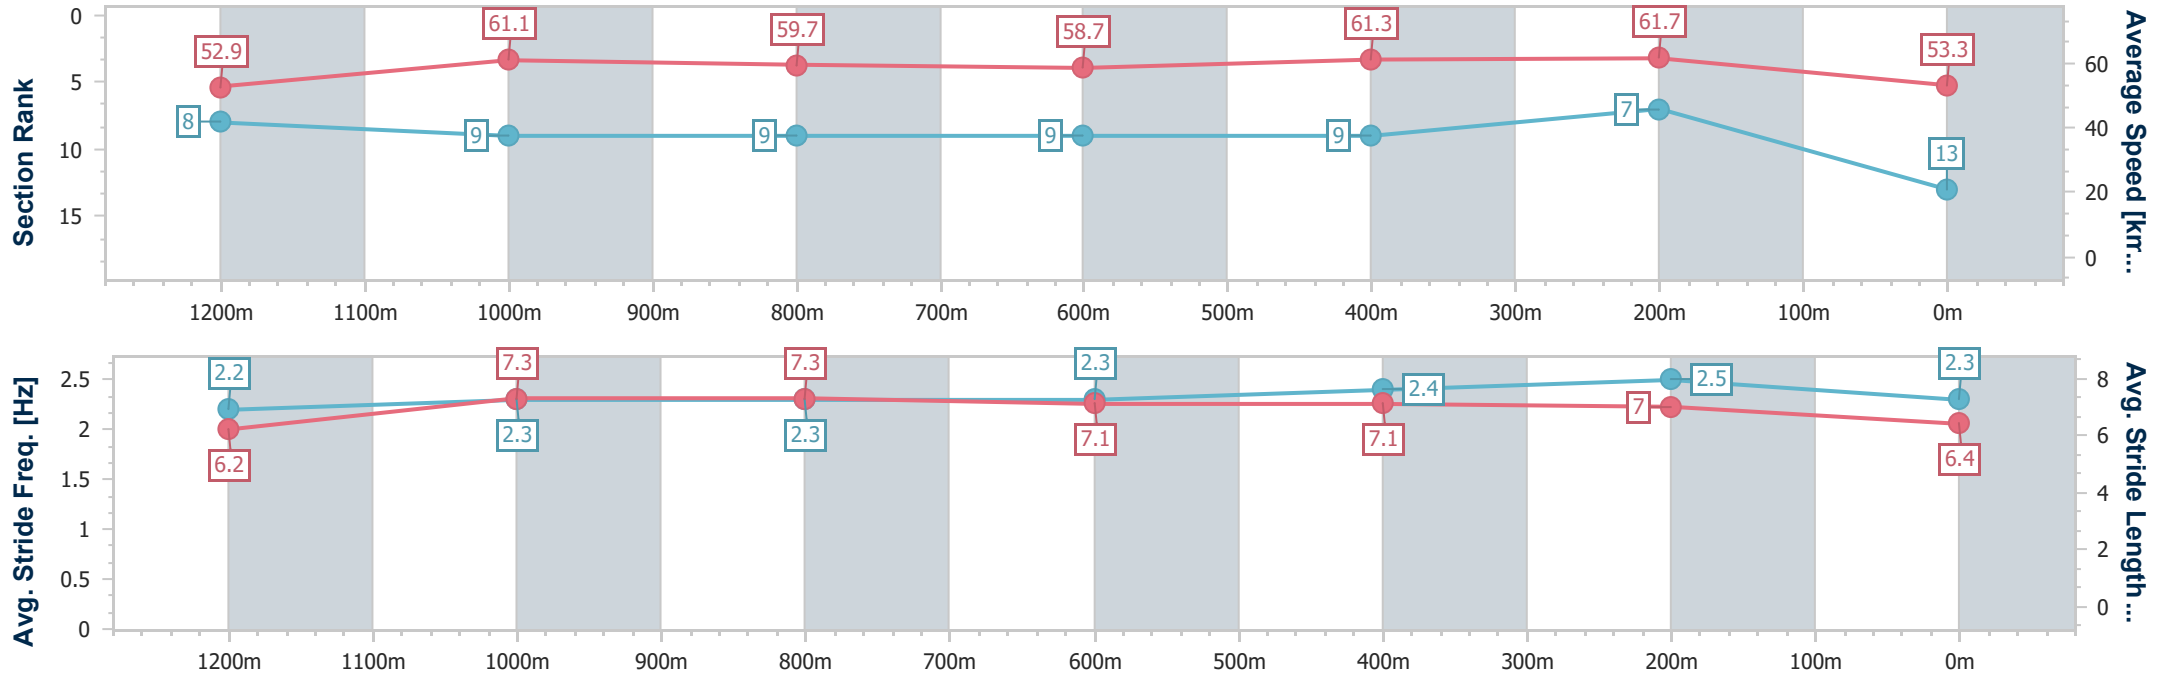

Sunshine Coast QLD Professional  
Race 3: ATTWOOD MARSHALL LAWYERS SILK STOCKING - 1400m

11 May 2024 - 13:44

Track Rating: Heavy 10, Weather: Fine, Rail Position: True

Section	Overall	1200m	1000m	800m	600m	400m	200m
Section Times	1:27.39 [12] (0:13.47)	1:13.92 [4] (0:11.65)	1:02.27 [6] (0:12.16)	0:50.11 [3] (0:12.63)	0:37.48 [3] (0:12.47)	0:25.01 [4] (0:11.82)	0:13.19 [6] (0:13.19)
Average Speed [km/h]	53.4	61.8	59.5	58.2	59.0	61.1	54.5
Top Speed [km/h]	63.5	63.3	60.4	59.2	61.3	62.0	59.0
Avg. Dist. to Rail [m]	5.9	3.1	2.4	3.3	3.7	6.6	7.5
Avg. Stride Freq. [Hz]	2.3	2.4	2.3	2.3	2.3	2.4	2.3
Avg. Stride Length [m]	6.2	7.3	7.2	7.1	7.1	7.1	6.6

- [ ] Ranking at each section and finish
- .-.- No data available at this section
- NA No data available

Horse/Jockey Name	Sebring Girl
Final Rank	13
Fastest Section Time (Section)	0:11.67 (400m)
Top Speed [km/h] (Section)	63.7 (400m)
Race State	Finished

Sunshine Coast QLD Professional  
Race 3: ATTWOOD MARSHALL LAWYERS SILK STOCKING - 1400m

11 May 2024 - 13:44

Track Rating: Heavy 10, Weather: Fine, Rail Position: True

Section	Overall	1200m	1000m	800m	600m	400m	200m
Section Times	1:27.72 [13] (0:13.63)	1:14.09 [8] (0:11.80)	1:02.29 [9] (0:12.19)	0:50.10 [9] (0:12.63)	0:37.47 [9] (0:12.32)	0:25.15 [9] (0:11.67)	0:13.48 [7] (0:13.48)
Average Speed [km/h]	52.9	61.1	59.7	58.7	61.3	61.7	53.3
Top Speed [km/h]	62.7	62.7	61.0	60.2	62.4	63.7	59.3
Avg. Dist. to Rail [m]	18.0	7.9	4.6	5.0	7.7	14.3	16.3
Avg. Stride Freq. [Hz]	2.2	2.3	2.3	2.3	2.4	2.5	2.3
Avg. Stride Length [m]	6.2	7.3	7.3	7.1	7.1	7.0	6.4

- [ ] Ranking at each section and finish
- .-.- No data available at this section
- NA No data available

Horse/Jockey Name	Powerful Peg
Final Rank	14
Fastest Section Time (Section)	0:11.76 (400m)
Top Speed [km/h] (Section)	64.4 (400m)
Race State	Finished