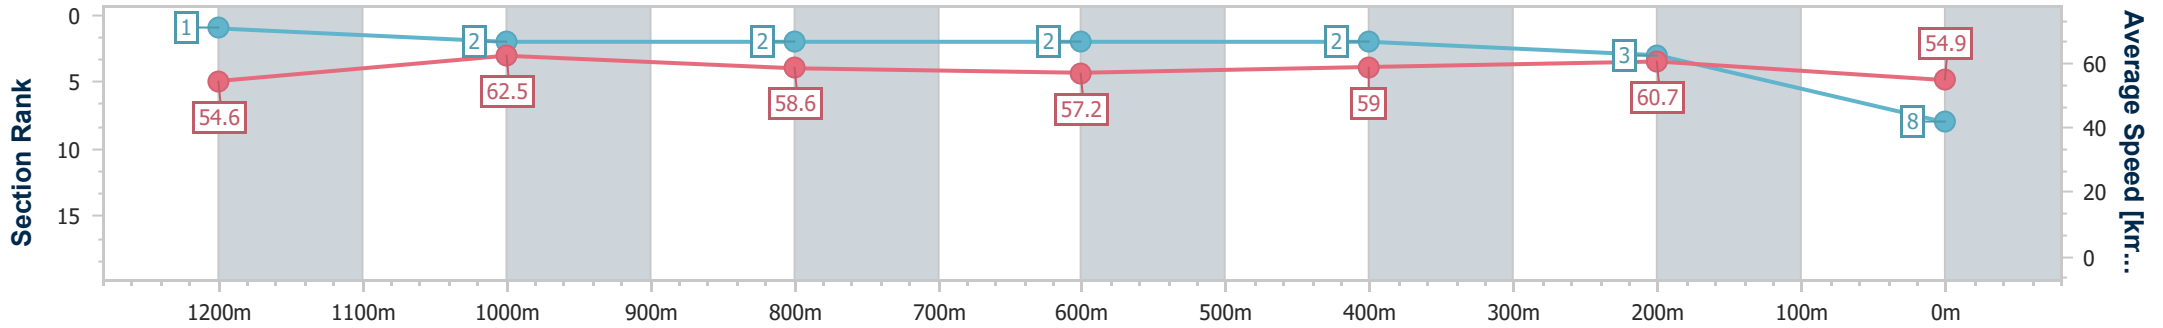

Sunshine Coast QLD Professional  
Race 3: ATTWOOD MARSHALL LAWYERS SILK STOCKING - 1400m

11 May 2024 - 13:44

Track Rating: Heavy 10, Weather: Fine, Rail Position: True

Section	Overall	1200m	1000m	800m	600m	400m	200m
Section Times	1:27.11 [7] (0:13.53)	1:13.58 [7] (0:11.76)	1:01.82 [7] (0:12.25)	0:49.57 [7] (0:12.57)	0:37.00 [7] (0:12.27)	0:24.73 [5] (0:11.68)	0:13.05 [4] (0:13.05)
Average Speed [km/h]	53.4	61.1	59.3	58.6	60.6	61.5	55.2
Top Speed [km/h]	62.8	62.8	60.4	60.3	62.0	62.9	60.2
Avg. Dist. to Rail [m]	9.7	5.2	4.3	3.6	5.1	12.3	13.9
Avg. Stride Freq. [Hz]	2.3	2.2	2.2	2.2	2.2	2.3	2.2
Avg. Stride Length [m]	6.1	7.7	7.7	7.5	7.6	7.4	7.1

- [ ] Ranking at each section and finish
- .-.- No data available at this section
- NA No data available

Horse/Jockey Name	Star Of Chaos
Final Rank	8
Fastest Section Time (Section)	0:11.54 (1200m)
Top Speed [km/h] (Section)	64.2 (1200m)
Race State	Finished

Sunshine Coast QLD Professional  
Race 3: ATTWOOD MARSHALL LAWYERS SILK STOCKING - 1400m

11 May 2024 - 13:44

Track Rating: Heavy 10, Weather: Fine, Rail Position: True

Section	Overall	1200m	1000m	800m	600m	400m	200m
Section Times	1:27.13 [8] (0:13.18)	1:13.95 [1] (0:11.54)	1:02.41 [2] (0:12.34)	0:50.07 [2] (0:12.69)	0:37.38 [2] (0:12.42)	0:24.96 [2] (0:11.86)	0:13.10 [3] (0:13.10)
Average Speed [km/h]	54.6	62.5	58.6	57.2	59.0	60.7	54.9
Top Speed [km/h]	63.7	64.2	61.0	58.8	60.5	61.8	58.6
Avg. Dist. to Rail [m]	10.1	1.9	1.6	1.3	2.9	7.5	7.6
Avg. Stride Freq. [Hz]	2.3	2.4	2.3	2.3	2.3	2.3	2.2
Avg. Stride Length [m]	6.3	7.4	7.1	7.0	7.1	7.2	6.9