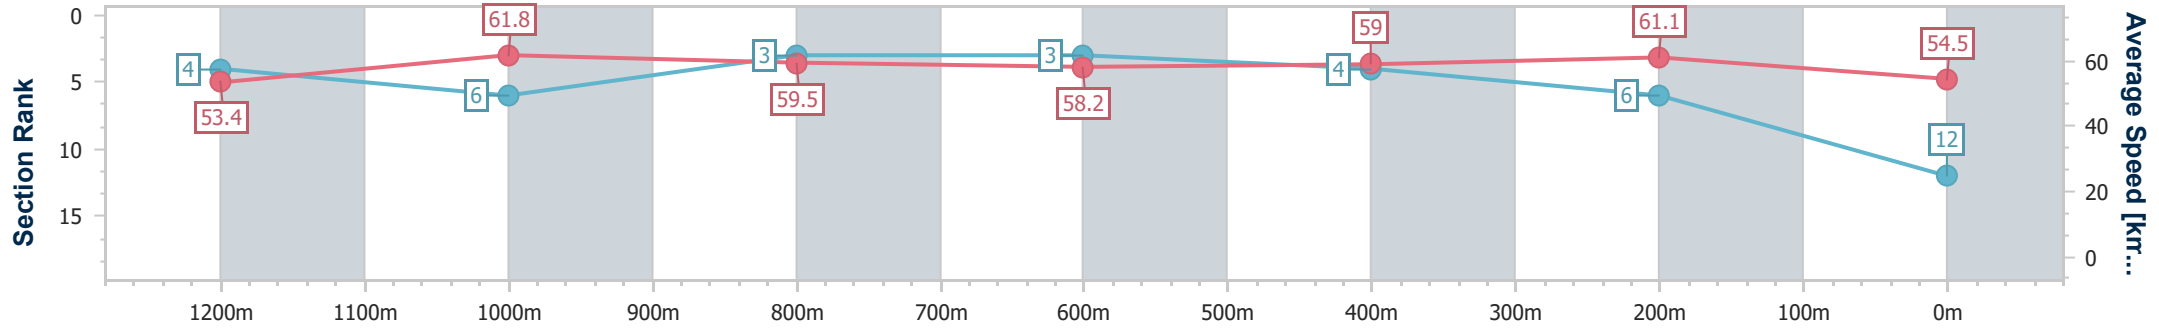

Sunshine Coast QLD Professional  
Race 3: ATTWOOD MARSHALL LAWYERS SILK STOCKING - 1400m

11 May 2024 - 13:44

Track Rating: Heavy 10, Weather: Fine, Rail Position: True

Section	Overall	1200m	1000m	800m	600m	400m	200m
Section Times	1:27.31 [11] (0:13.81)	1:13.50 [13] (0:11.72)	1:01.78 [11] (0:12.30)	0:49.48 [12] (0:12.63)	0:36.85 [13] (0:12.23)	0:24.62 [12] (0:11.71)	0:12.91 [14] (0:12.91)
Average Speed [km/h]	52.2	61.4	59.1	58.4	60.7	61.5	55.8
Top Speed [km/h]	61.9	62.7	61.0	60.4	62.1	63.1	59.6
Avg. Dist. to Rail [m]	11.1	6.0	4.6	3.7	5.4	12.7	16.2
Avg. Stride Freq. [Hz]	2.2	2.3	2.3	2.3	2.3	2.4	2.3
Avg. Stride Length [m]	6.1	7.3	7.3	7.2	7.4	7.3	6.7

- [ ] Ranking at each section and finish
- .-.- No data available at this section
- NA No data available

Horse/Jockey Name	Party For One
Final Rank	12
Fastest Section Time (Section)	0:11.65 (1200m)
Top Speed [km/h] (Section)	63.5 (Overall)
Race State	Finished

Sunshine Coast QLD Professional  
Race 3: ATTWOOD MARSHALL LAWYERS SILK STOCKING - 1400m

11 May 2024 - 13:44

Track Rating: Heavy 10, Weather: Fine, Rail Position: True

Section	Overall	1200m	1000m	800m	600m	400m	200m
Section Times	1:27.39 [12] (0:13.47)	1:13.92 [4] (0:11.65)	1:02.27 [6] (0:12.16)	0:50.11 [3] (0:12.63)	0:37.48 [3] (0:12.47)	0:25.01 [4] (0:11.82)	0:13.19 [6] (0:13.19)
Average Speed [km/h]	53.4	61.8	59.5	58.2	59.0	61.1	54.5
Top Speed [km/h]	63.5	63.3	60.4	59.2	61.3	62.0	59.0
Avg. Dist. to Rail [m]	5.9	3.1	2.4	3.3	3.7	6.6	7.5
Avg. Stride Freq. [Hz]	2.3	2.4	2.3	2.3	2.3	2.4	2.3
Avg. Stride Length [m]	6.2	7.3	7.2	7.1	7.1	7.1	6.6