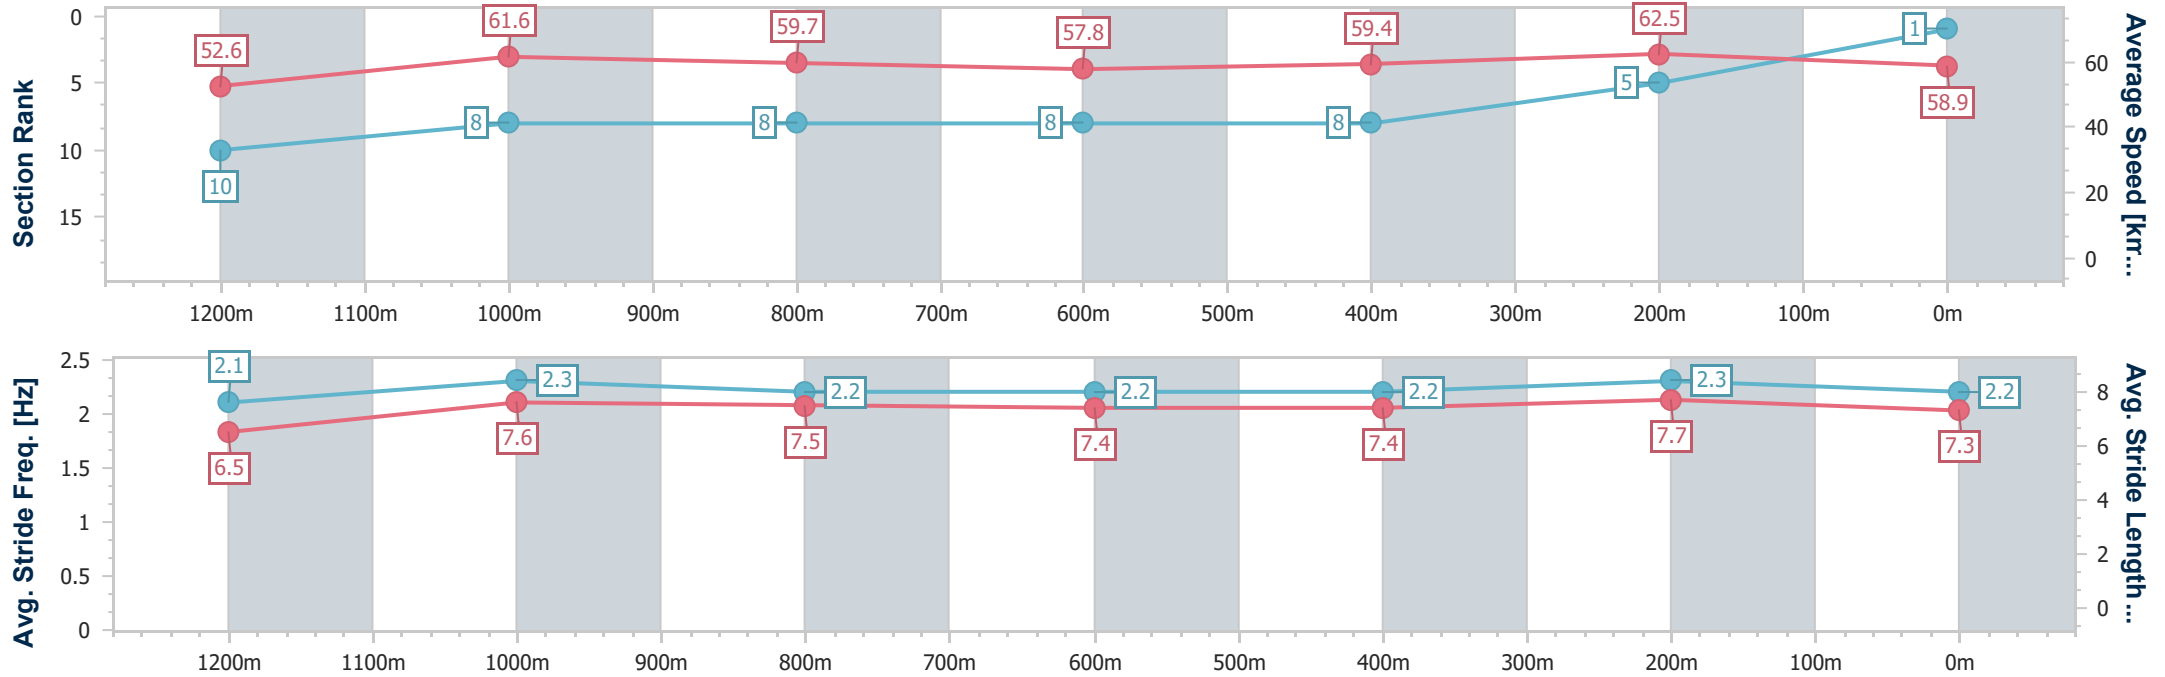

11 May 2024 - 13:44

Track Rating: Heavy 10, Weather: Fine, Rail Position: True

Section	Overall	1200m	1000m	800m	600m	400m	200m
Section Times	1:26.32 [1] (0:13.71)	1:12.61 [10] (0:11.70)	1:00.91 [8] (0:12.13)	0:48.78 [8] (0:12.58)	0:36.20 [8] (0:12.41)	0:23.79 [8] (0:11.57)	0:12.22 [5] (0:12.22)
Average Speed [km/h]	52.6	61.6	59.7	57.8	59.4	62.5	58.9
Top Speed [km/h]	63.2	63.3	61.2	59.3	61.6	63.6	61.0
Avg. Dist. to Rail [m]	3.0	1.4	1.2	2.0	4.2	10.1	10.0
Avg. Stride Freq. [Hz]	2.1	2.3	2.2	2.2	2.2	2.3	2.2
Avg. Stride Length [m]	6.5	7.6	7.5	7.4	7.4	7.7	7.3