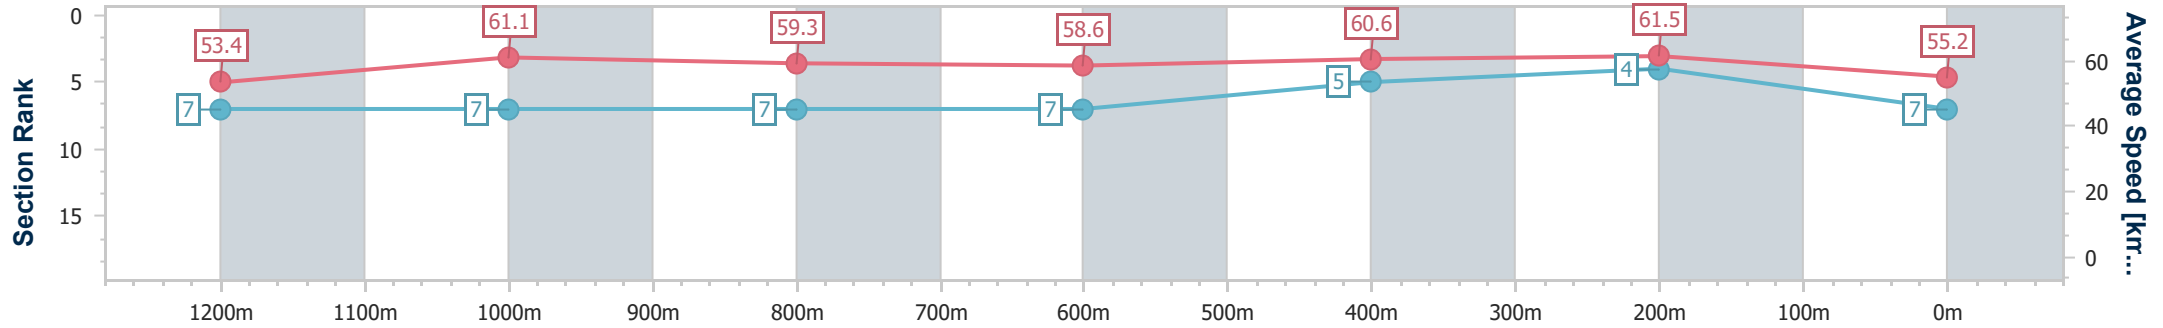

Sunshine Coast QLD Professional  
Race 3: ATTWOOD MARSHALL LAWYERS SILK STOCKING - 1400m

11 May 2024 - 13:44

Track Rating: Heavy 10, Weather: Fine, Rail Position: True

Section	Overall	1200m	1000m	800m	600m	400m	200m
Section Times	1:26.87 [6] (0:13.32)	1:13.55 [2] (0:11.39)	1:02.16 [1] (0:12.26)	0:49.90 [1] (0:12.77)	0:37.13 [1] (0:12.26)	0:24.87 [1] (0:11.82)	0:13.05 [1] (0:13.05)
Average Speed [km/h]	54.1	63.2	59.3	58.6	60.7	61.1	55.2
Top Speed [km/h]	64.8	64.7	62.5	59.4	63.1	63.5	58.6
Avg. Dist. to Rail [m]	13.3	5.6	4.8	6.1	6.2	11.6	14.4
Avg. Stride Freq. [Hz]	2.1	2.3	2.3	2.3	2.3	2.3	2.3
Avg. Stride Length [m]	6.7	7.5	7.3	7.2	7.3	7.3	6.8

Sunshine Coast QLD Professional  
Race 3: ATTWOOD MARSHALL LAWYERS SILK STOCKING - 1400m

11 May 2024 - 13:44

Track Rating: Heavy 10, Weather: Fine, Rail Position: True

Section	Overall	1200m	1000m	800m	600m	400m	200m
Section Times	1:27.11 [7] (0:13.53)	1:13.58 [7] (0:11.76)	1:01.82 [7] (0:12.25)	0:49.57 [7] (0:12.57)	0:37.00 [7] (0:12.27)	0:24.73 [5] (0:11.68)	0:13.05 [4] (0:13.05)
Average Speed [km/h]	53.4	61.1	59.3	58.6	60.6	61.5	55.2
Top Speed [km/h]	62.8	62.8	60.4	60.3	62.0	62.9	60.2
Avg. Dist. to Rail [m]	9.7	5.2	4.3	3.6	5.1	12.3	13.9
Avg. Stride Freq. [Hz]	2.3	2.2	2.2	2.2	2.2	2.3	2.2
Avg. Stride Length [m]	6.1	7.7	7.7	7.5	7.6	7.4	7.1