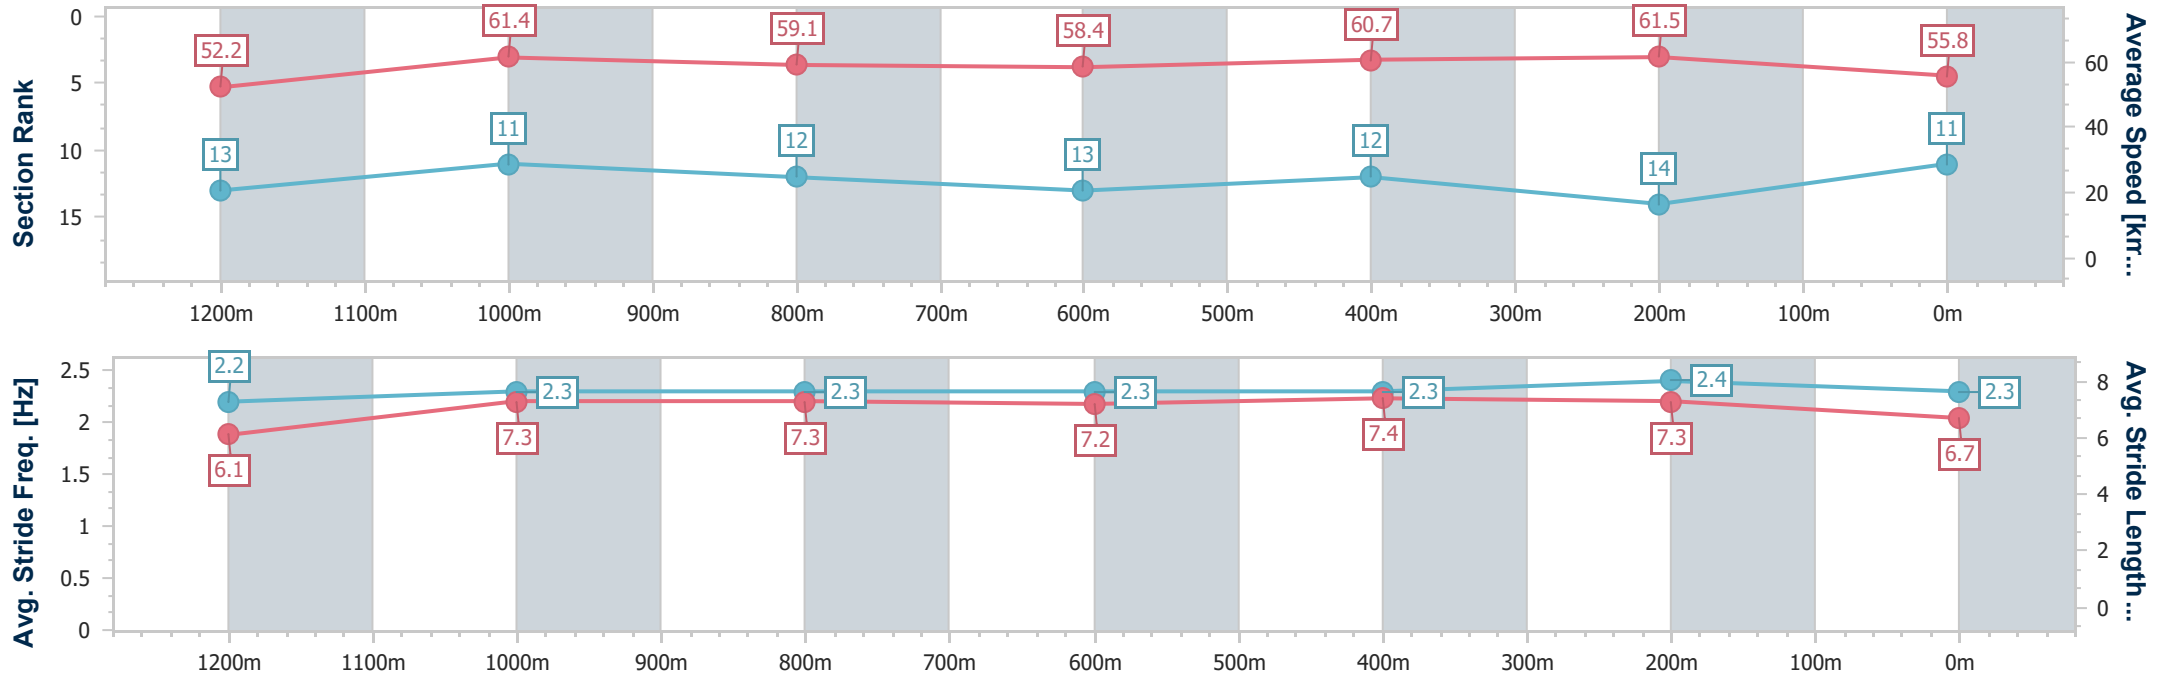

Sunshine Coast QLD Professional  
Race 3: ATTWOOD MARSHALL LAWYERS SILK STOCKING - 1400m

11 May 2024 - 13:44

Track Rating: Heavy 10, Weather: Fine, Rail Position: True

Section	Overall	1200m	1000m	800m	600m	400m	200m
Section Times	1:27.26 [10] (0:13.52)	1:13.74 [6] (0:11.55)	1:02.19 [3] (0:12.36)	0:49.83 [6] (0:12.65)	0:37.18 [5] (0:12.38)	0:24.80 [6] (0:11.81)	0:12.99 [9] (0:12.99)
Average Speed [km/h]	53.4	62.2	59.0	58.4	59.9	61.0	55.5
Top Speed [km/h]	64.0	65.2	60.6	60.4	61.7	62.4	59.6
Avg. Dist. to Rail [m]	14.0	7.0	4.7	4.2	5.1	11.0	12.7
Avg. Stride Freq. [Hz]	2.4	2.5	2.4	2.3	2.4	2.4	2.3
Avg. Stride Length [m]	5.9	7.1	7.0	6.9	7.0	7.1	6.8

- [ ] Ranking at each section and finish
- .-.- No data available at this section
- NA No data available

Horse/Jockey Name	Crazy Train
Final Rank	11
Fastest Section Time (Section)	0:11.71 (400m)
Top Speed [km/h] (Section)	63.1 (400m)
Race State	Finished

Sunshine Coast QLD Professional  
Race 3: ATTWOOD MARSHALL LAWYERS SILK STOCKING - 1400m

11 May 2024 - 13:44

Track Rating: Heavy 10, Weather: Fine, Rail Position: True

Section	Overall	1200m	1000m	800m	600m	400m	200m
Section Times	1:27.31 [11] (0:13.81)	1:13.50 [13] (0:11.72)	1:01.78 [11] (0:12.30)	0:49.48 [12] (0:12.63)	0:36.85 [13] (0:12.23)	0:24.62 [12] (0:11.71)	0:12.91 [14] (0:12.91)
Average Speed [km/h]	52.2	61.4	59.1	58.4	60.7	61.5	55.8
Top Speed [km/h]	61.9	62.7	61.0	60.4	62.1	63.1	59.6
Avg. Dist. to Rail [m]	11.1	6.0	4.6	3.7	5.4	12.7	16.2
Avg. Stride Freq. [Hz]	2.2	2.3	2.3	2.3	2.3	2.4	2.3
Avg. Stride Length [m]	6.1	7.3	7.3	7.2	7.4	7.3	6.7