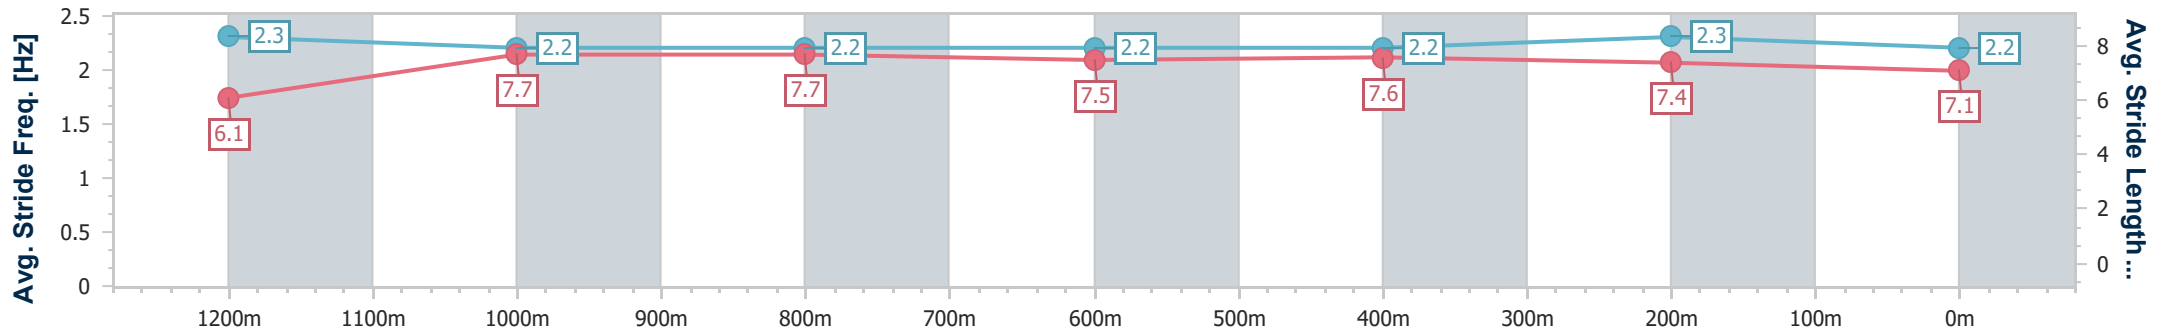

Sunshine Coast QLD Professional  
Race 3: ATTWOOD MARSHALL LAWYERS SILK STOCKING - 1400m

11 May 2024 - 13:44

Track Rating: Heavy 10, Weather: Fine, Rail Position: True

Section	Overall	1200m	1000m	800m	600m	400m	200m
Section Times	1:26.87 [6] (0:13.32)	1:13.55 [2] (0:11.39)	1:02.16 [1] (0:12.26)	0:49.90 [1] (0:12.77)	0:37.13 [1] (0:12.26)	0:24.87 [1] (0:11.82)	0:13.05 [1] (0:13.05)
Average Speed [km/h]	54.1	63.2	59.3	58.6	60.7	61.1	55.2
Top Speed [km/h]	64.8	64.7	62.5	59.4	63.1	63.5	58.6
Avg. Dist. to Rail [m]	13.3	5.6	4.8	6.1	6.2	11.6	14.4
Avg. Stride Freq. [Hz]	2.1	2.3	2.3	2.3	2.3	2.3	2.3
Avg. Stride Length [m]	6.7	7.5	7.3	7.2	7.3	7.3	6.8

- [ ] Ranking at each section and finish
- .-.- No data available at this section
- NA No data available

Horse/Jockey Name	Tojaki
Final Rank	7
Fastest Section Time (Section)	0:11.68 (400m)
Top Speed [km/h] (Section)	62.9 (400m)
Race State	Finished

Sunshine Coast QLD Professional  
Race 3: ATTWOOD MARSHALL LAWYERS SILK STOCKING - 1400m

11 May 2024 - 13:44

Track Rating: Heavy 10, Weather: Fine, Rail Position: True

Section	Overall	1200m	1000m	800m	600m	400m	200m
Section Times	1:27.11 [7] (0:13.53)	1:13.58 [7] (0:11.76)	1:01.82 [7] (0:12.25)	0:49.57 [7] (0:12.57)	0:37.00 [7] (0:12.27)	0:24.73 [5] (0:11.68)	0:13.05 [4] (0:13.05)
Average Speed [km/h]	53.4	61.1	59.3	58.6	60.6	61.5	55.2
Top Speed [km/h]	62.8	62.8	60.4	60.3	62.0	62.9	60.2
Avg. Dist. to Rail [m]	9.7	5.2	4.3	3.6	5.1	12.3	13.9
Avg. Stride Freq. [Hz]	2.3	2.2	2.2	2.2	2.2	2.3	2.2
Avg. Stride Length [m]	6.1	7.7	7.7	7.5	7.6	7.4	7.1