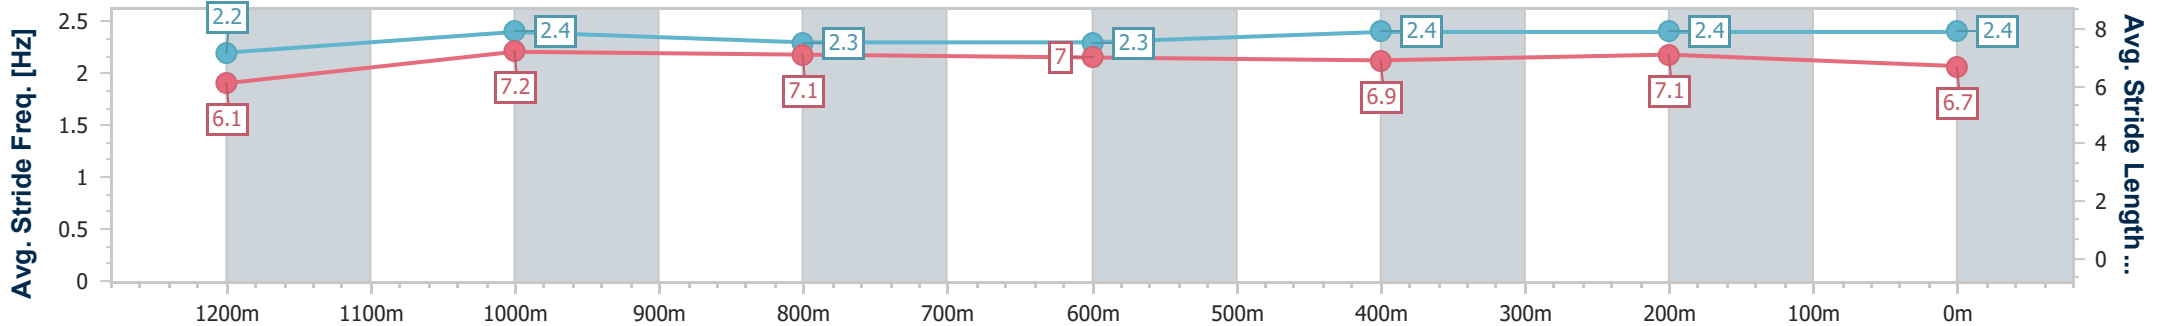

11 May 2024 - 13:44

Track Rating: Heavy 10, Weather: Fine, Rail Position: True

Section	Overall	1200m	1000m	800m	600m	400m	200m
Section Times	1:26.32 [1] (0:13.71)	1:12.61 [10] (0:11.70)	1:00.91 [8] (0:12.13)	0:48.78 [8] (0:12.58)	0:36.20 [8] (0:12.41)	0:23.79 [8] (0:11.57)	0:12.22 [5] (0:12.22)
Average Speed [km/h]	52.6	61.6	59.7	57.8	59.4	62.5	58.9
Top Speed [km/h]	63.2	63.3	61.2	59.3	61.6	63.6	61.0
Avg. Dist. to Rail [m]	3.0	1.4	1.2	2.0	4.2	10.1	10.0
Avg. Stride Freq. [Hz]	2.1	2.3	2.2	2.2	2.2	2.3	2.2
Avg. Stride Length [m]	6.5	7.6	7.5	7.4	7.4	7.7	7.3

- [ ] Ranking at each section and finish
- .-.- No data available at this section
- NA No data available

Horse/Jockey Name	Poetic Drama
Final Rank	2
Fastest Section Time (Section)	0:11.64 (400m)
Top Speed [km/h] (Section)	62.7 (400m)
Race State	Finished

Sunshine Coast QLD Professional  
Race 3: ATTWOOD MARSHALL LAWYERS SILK STOCKING - 1400m

11 May 2024 - 13:44

Track Rating: Heavy 10, Weather: Fine, Rail Position: True

Section	Overall	1200m	1000m	800m	600m	400m	200m
Section Times	1:26.60 [2] (0:14.08)	1:12.52 [14] (0:11.78)	1:00.74 [14] (0:12.08)	0:48.66 [14] (0:12.45)	0:36.21 [12] (0:12.27)	0:23.94 [11] (0:11.64)	0:12.30 [12] (0:12.30)
Average Speed [km/h]	51.2	61.3	59.6	58.0	59.7	61.9	58.6
Top Speed [km/h]	62.5	62.0	61.0	60.3	61.3	62.7	61.3
Avg. Dist. to Rail [m]	14.2	3.2	0.9	0.6	2.7	5.8	4.4
Avg. Stride Freq. [Hz]	2.2	2.4	2.3	2.3	2.4	2.4	2.4
Avg. Stride Length [m]	6.1	7.2	7.1	7.0	6.9	7.1	6.7