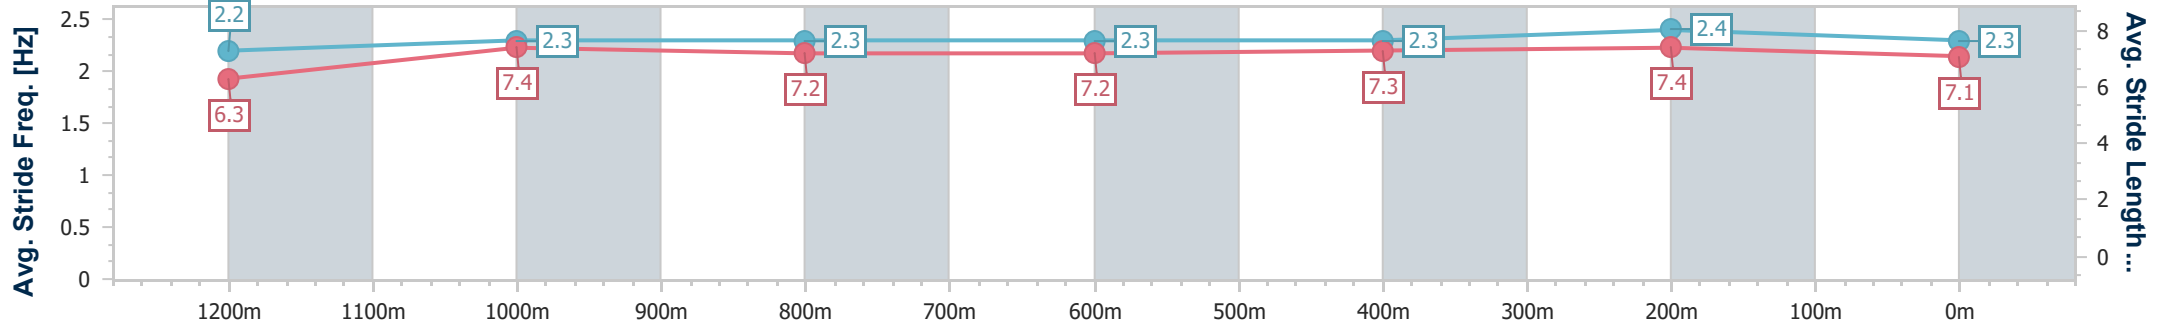

Sunshine Coast QLD Professional  
Race 3: ATTWOOD MARSHALL LAWYERS SILK STOCKING - 1400m

11 May 2024 - 13:44

Track Rating: Heavy 10, Weather: Fine, Rail Position: True

Section	Overall	1200m	1000m	800m	600m	400m	200m
Section Times	1:26.60 [2] (0:14.08)	1:12.52 [14] (0:11.78)	1:00.74 [14] (0:12.08)	0:48.66 [14] (0:12.45)	0:36.21 [12] (0:12.27)	0:23.94 [11] (0:11.64)	0:12.30 [12] (0:12.30)
Average Speed [km/h]	51.2	61.3	59.6	58.0	59.7	61.9	58.6
Top Speed [km/h]	62.5	62.0	61.0	60.3	61.3	62.7	61.3
Avg. Dist. to Rail [m]	14.2	3.2	0.9	0.6	2.7	5.8	4.4
Avg. Stride Freq. [Hz]	2.2	2.4	2.3	2.3	2.4	2.4	2.4
Avg. Stride Length [m]	6.1	7.2	7.1	7.0	6.9	7.1	6.7

Sunshine Coast QLD Professional  
Race 3: ATTWOOD MARSHALL LAWYERS SILK STOCKING - 1400m

11 May 2024 - 13:44

Track Rating: Heavy 10, Weather: Fine, Rail Position: True

Section	Overall	1200m	1000m	800m	600m	400m	200m
Section Times	1:26.61 [3] (0:13.65)	1:12.96 [9] (0:11.80)	1:01.16 [10] (0:12.21)	0:48.95 [10] (0:12.61)	0:36.34 [10] (0:12.46)	0:23.88 [13] (0:11.53)	0:12.35 [8] (0:12.35)
Average Speed [km/h]	52.9	61.1	59.0	58.1	60.2	62.3	58.4
Top Speed [km/h]	62.7	62.8	61.0	59.4	61.5	63.9	61.3
Avg. Dist. to Rail [m]	5.6	1.0	1.0	2.8	7.0	11.6	10.6
Avg. Stride Freq. [Hz]	2.2	2.3	2.3	2.3	2.3	2.4	2.3
Avg. Stride Length [m]	6.3	7.4	7.2	7.2	7.3	7.4	7.1