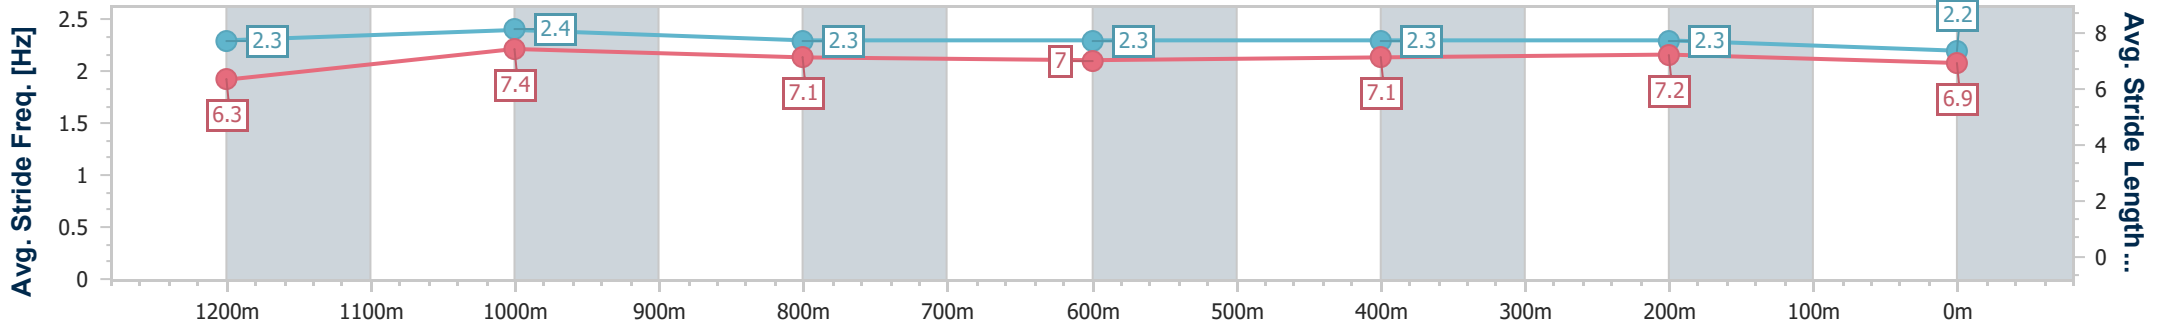

Sunshine Coast QLD Professional  
Race 3: ATTWOOD MARSHALL LAWYERS SILK STOCKING - 1400m

11 May 2024 - 13:44

Track Rating: Heavy 10, Weather: Fine, Rail Position: True

Section	Overall	1200m	1000m	800m	600m	400m	200m
Section Times	1:27.11 [7] (0:13.53)	1:13.58 [7] (0:11.76)	1:01.82 [7] (0:12.25)	0:49.57 [7] (0:12.57)	0:37.00 [7] (0:12.27)	0:24.73 [5] (0:11.68)	0:13.05 [4] (0:13.05)
Average Speed [km/h]	53.4	61.1	59.3	58.6	60.6	61.5	55.2
Top Speed [km/h]	62.8	62.8	60.4	60.3	62.0	62.9	60.2
Avg. Dist. to Rail [m]	9.7	5.2	4.3	3.6	5.1	12.3	13.9
Avg. Stride Freq. [Hz]	2.3	2.2	2.2	2.2	2.2	2.3	2.2
Avg. Stride Length [m]	6.1	7.7	7.7	7.5	7.6	7.4	7.1

- [ ] Ranking at each section and finish
- .-.- No data available at this section
- NA No data available

Horse/Jockey Name	Star Of Chaos
Final Rank	8
Fastest Section Time (Section)	0:11.54 (1200m)
Top Speed [km/h] (Section)	64.2 (1200m)
Race State	Finished

Sunshine Coast QLD Professional  
Race 3: ATTWOOD MARSHALL LAWYERS SILK STOCKING - 1400m

11 May 2024 - 13:44

Track Rating: Heavy 10, Weather: Fine, Rail Position: True

Section	Overall	1200m	1000m	800m	600m	400m	200m
Section Times	1:27.13 [8] (0:13.18)	1:13.95 [1] (0:11.54)	1:02.41 [2] (0:12.34)	0:50.07 [2] (0:12.69)	0:37.38 [2] (0:12.42)	0:24.96 [2] (0:11.86)	0:13.10 [3] (0:13.10)
Average Speed [km/h]	54.6	62.5	58.6	57.2	59.0	60.7	54.9
Top Speed [km/h]	63.7	64.2	61.0	58.8	60.5	61.8	58.6
Avg. Dist. to Rail [m]	10.1	1.9	1.6	1.3	2.9	7.5	7.6
Avg. Stride Freq. [Hz]	2.3	2.4	2.3	2.3	2.3	2.3	2.2
Avg. Stride Length [m]	6.3	7.4	7.1	7.0	7.1	7.2	6.9