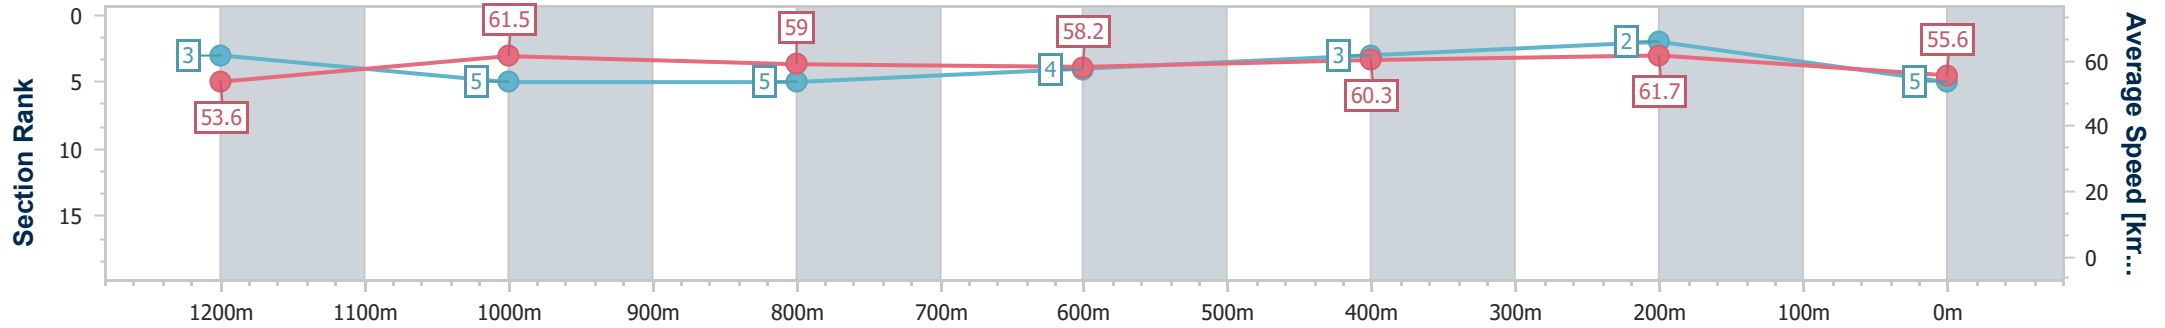

Sunshine Coast QLD Professional  
Race 3: ATTWOOD MARSHALL LAWYERS SILK STOCKING - 1400m

11 May 2024 - 13:44

Track Rating: Heavy 10, Weather: Fine, Rail Position: True

Section	Overall	1200m	1000m	800m	600m	400m	200m
Section Times	1:26.68 [4] (0:13.73)	1:12.95 [11] (0:11.87)	1:01.08 [12] (0:12.30)	0:48.78 [13] (0:12.49)	0:36.29 [11] (0:12.34)	0:23.95 [14] (0:11.56)	0:12.39 [11] (0:12.39)
Average Speed [km/h]	52.7	60.7	58.8	58.8	60.2	62.2	58.0
Top Speed [km/h]	63.2	63.0	60.5	60.9	62.3	63.3	62.3
Avg. Dist. to Rail [m]	11.2	4.0	3.4	3.2	4.7	10.4	12.0
Avg. Stride Freq. [Hz]	2.2	2.3	2.3	2.3	2.2	2.4	2.4
Avg. Stride Length [m]	6.1	7.3	7.2	7.1	7.7	7.2	6.8

Sunshine Coast QLD Professional  
Race 3: ATTWOOD MARSHALL LAWYERS SILK STOCKING - 1400m

11 May 2024 - 13:44

Track Rating: Heavy 10, Weather: Fine, Rail Position: True

Section	Overall	1200m	1000m	800m	600m	400m	200m
Section Times	1:26.85 [5] (0:13.43)	1:13.42 [3] (0:11.68)	1:01.74 [5] (0:12.30)	0:49.44 [5] (0:12.59)	0:36.85 [4] (0:12.20)	0:24.65 [3] (0:11.69)	0:12.96 [2] (0:12.96)
Average Speed [km/h]	53.6	61.5	59.0	58.2	60.3	61.7	55.6
Top Speed [km/h]	62.7	63.3	60.3	60.1	62.4	63.4	60.0
Avg. Dist. to Rail [m]	7.0	4.3	3.4	2.8	3.7	9.6	12.2
Avg. Stride Freq. [Hz]	2.3	2.4	2.3	2.3	2.4	2.4	2.3
Avg. Stride Length [m]	6.2	7.3	7.2	7.2	7.1	7.1	6.6