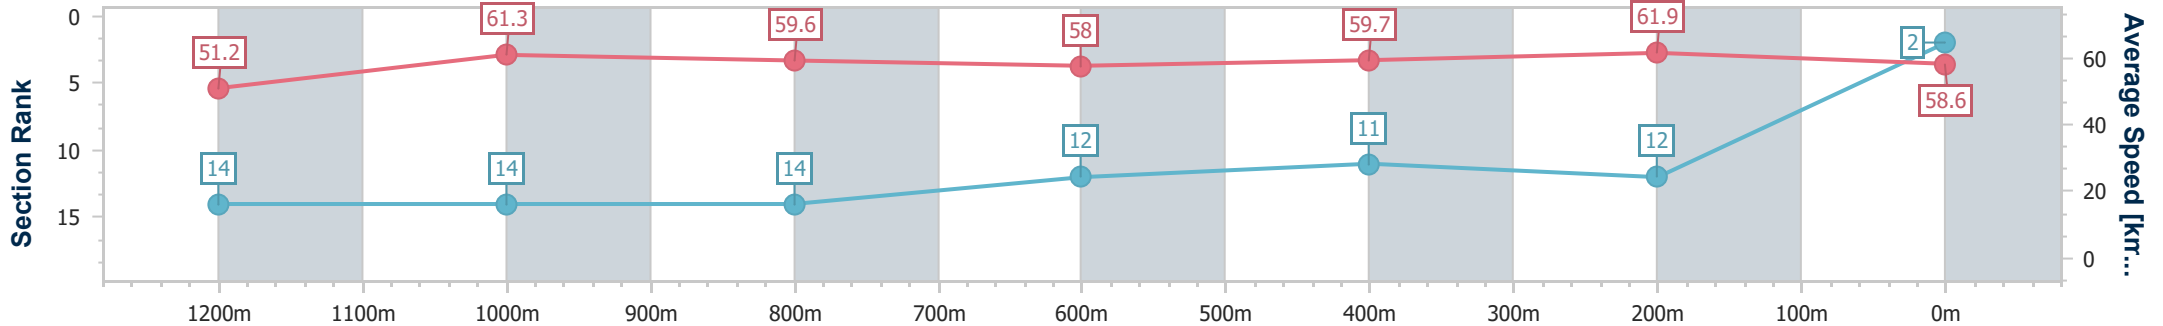

11 May 2024 - 13:44

Track Rating: Heavy 10, Weather: Fine, Rail Position: True

Section	Overall	1200m	1000m	800m	600m	400m	200m
Section Times	1:26.32 [1] (0:13.71)	1:12.61 [10] (0:11.70)	1:00.91 [8] (0:12.13)	0:48.78 [8] (0:12.58)	0:36.20 [8] (0:12.41)	0:23.79 [8] (0:11.57)	0:12.22 [5] (0:12.22)
Average Speed [km/h]	52.6	61.6	59.7	57.8	59.4	62.5	58.9
Top Speed [km/h]	63.2	63.3	61.2	59.3	61.6	63.6	61.0
Avg. Dist. to Rail [m]	3.0	1.4	1.2	2.0	4.2	10.1	10.0
Avg. Stride Freq. [Hz]	2.1	2.3	2.2	2.2	2.2	2.3	2.2
Avg. Stride Length [m]	6.5	7.6	7.5	7.4	7.4	7.7	7.3

- [ ] Ranking at each section and finish
- .-.- No data available at this section
- NA No data available

Horse/Jockey Name	Poetic Drama
Final Rank	2
Fastest Section Time (Section)	0:11.64 (400m)
Top Speed [km/h] (Section)	62.7 (400m)
Race State	Finished

Sunshine Coast QLD Professional  
Race 3: ATTWOOD MARSHALL LAWYERS SILK STOCKING - 1400m

11 May 2024 - 13:44

Track Rating: Heavy 10, Weather: Fine, Rail Position: True

Section	Overall	1200m	1000m	800m	600m	400m	200m
Section Times	1:26.60 [2] (0:14.08)	1:12.52 [14] (0:11.78)	1:00.74 [14] (0:12.08)	0:48.66 [14] (0:12.45)	0:36.21 [12] (0:12.27)	0:23.94 [11] (0:11.64)	0:12.30 [12] (0:12.30)
Average Speed [km/h]	51.2	61.3	59.6	58.0	59.7	61.9	58.6
Top Speed [km/h]	62.5	62.0	61.0	60.3	61.3	62.7	61.3
Avg. Dist. to Rail [m]	14.2	3.2	0.9	0.6	2.7	5.8	4.4
Avg. Stride Freq. [Hz]	2.2	2.4	2.3	2.3	2.4	2.4	2.4
Avg. Stride Length [m]	6.1	7.2	7.1	7.0	6.9	7.1	6.7