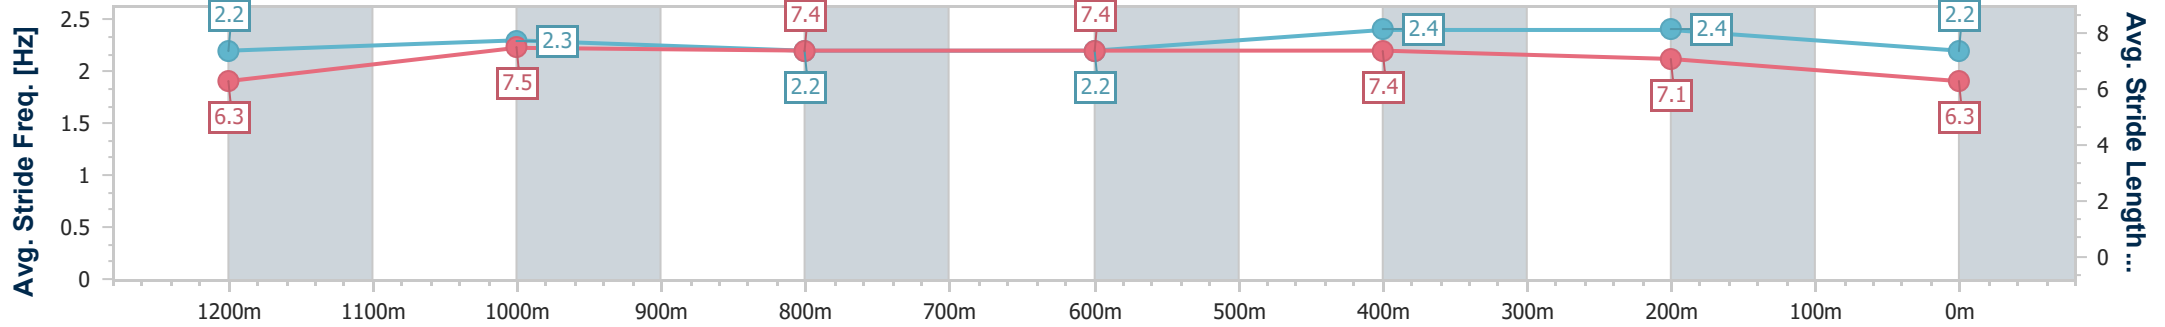

Sunshine Coast QLD Professional  
Race 3: ATTWOOD MARSHALL LAWYERS SILK STOCKING - 1400m

11 May 2024 - 13:44

Track Rating: Heavy 10, Weather: Fine, Rail Position: True

Section	Overall	1200m	1000m	800m	600m	400m	200m
Section Times	1:27.72 [13] (0:13.63)	1:14.09 [8] (0:11.80)	1:02.29 [9] (0:12.19)	0:50.10 [9] (0:12.63)	0:37.47 [9] (0:12.32)	0:25.15 [9] (0:11.67)	0:13.48 [7] (0:13.48)
Average Speed [km/h]	52.9	61.1	59.7	58.7	61.3	61.7	53.3
Top Speed [km/h]	62.7	62.7	61.0	60.2	62.4	63.7	59.3
Avg. Dist. to Rail [m]	18.0	7.9	4.6	5.0	7.7	14.3	16.3
Avg. Stride Freq. [Hz]	2.2	2.3	2.3	2.3	2.4	2.5	2.3
Avg. Stride Length [m]	6.2	7.3	7.3	7.1	7.1	7.0	6.4

- [ ] Ranking at each section and finish
- .-.- No data available at this section
- NA No data available

Horse/Jockey Name	Powerful Peg
Final Rank	14
Fastest Section Time (Section)	0:11.76 (400m)
Top Speed [km/h] (Section)	64.4 (400m)
Race State	Finished

Sunshine Coast QLD Professional  
Race 3: ATTWOOD MARSHALL LAWYERS SILK STOCKING - 1400m

11 May 2024 - 13:44

Track Rating: Heavy 10, Weather: Fine, Rail Position: True

Section	Overall	1200m	1000m	800m	600m	400m	200m
Section Times	1:28.63 [14] (0:13.81)	1:14.82 [12] (0:11.83)	1:02.99 [13] (0:12.19)	0:50.80 [11] (0:12.74)	0:38.06 [14] (0:12.05)	0:26.01 [10] (0:11.76)	0:14.25 [13] (0:14.25)
Average Speed [km/h]	52.2	61.0	59.5	58.6	62.6	61.4	50.5
Top Speed [km/h]	62.2	62.2	60.6	61.0	64.2	64.4	58.8
Avg. Dist. to Rail [m]	10.2	6.0	4.5	6.2	7.8	14.1	14.3
Avg. Stride Freq. [Hz]	2.2	2.3	2.2	2.2	2.4	2.4	2.2
Avg. Stride Length [m]	6.3	7.5	7.4	7.4	7.4	7.1	6.3