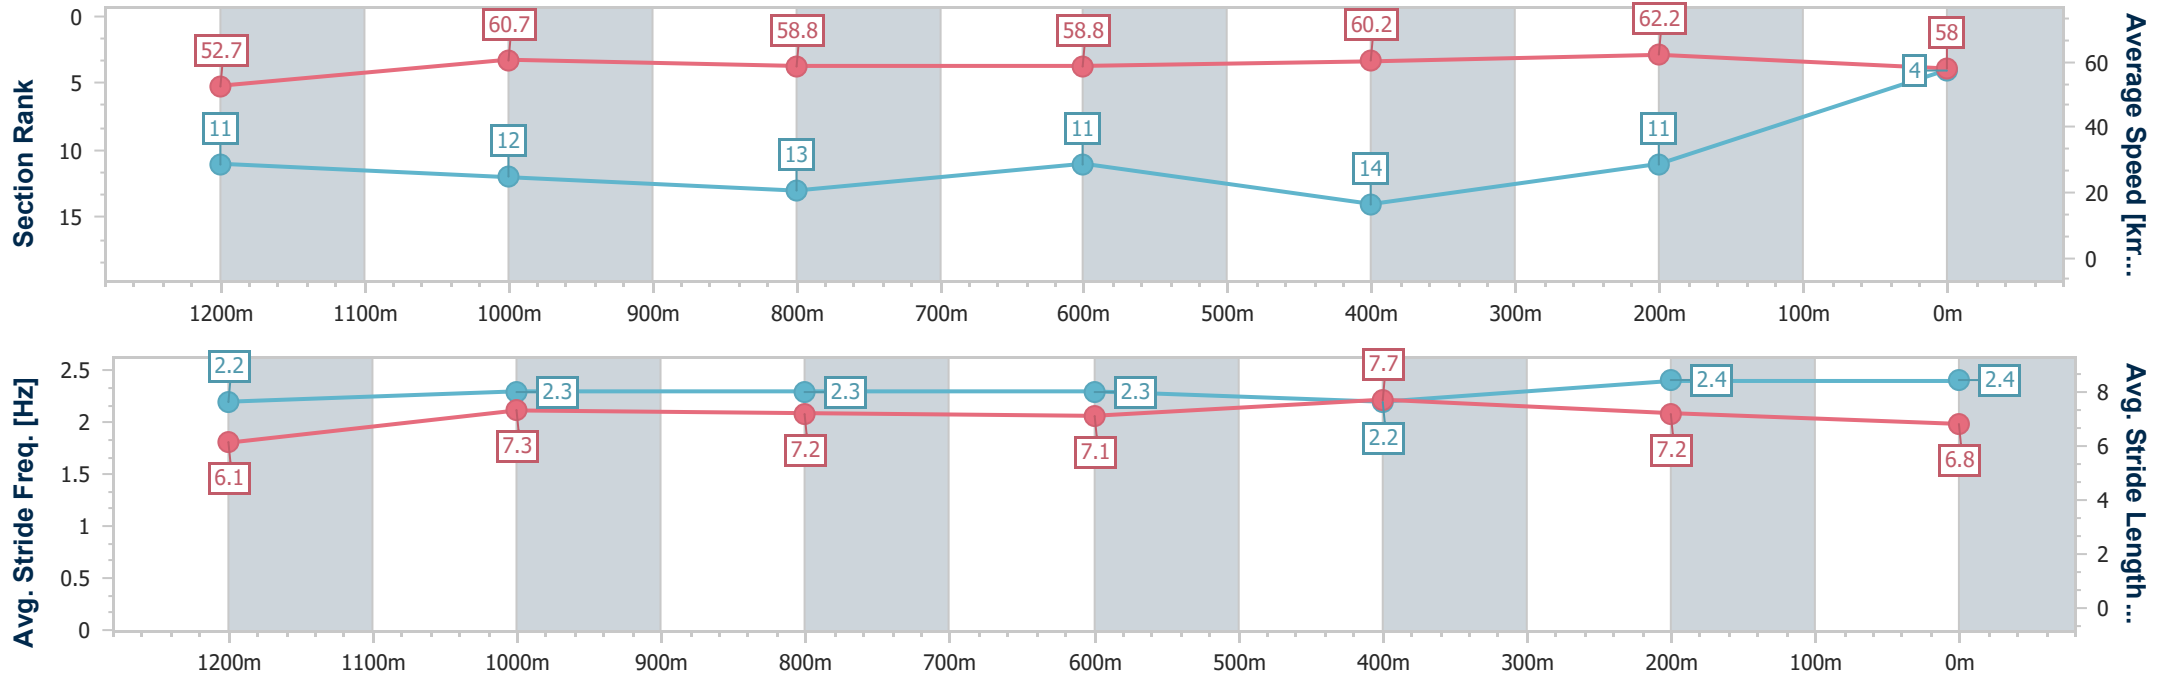

Sunshine Coast QLD Professional  
Race 3: ATTWOOD MARSHALL LAWYERS SILK STOCKING - 1400m

11 May 2024 - 13:44

Track Rating: Heavy 10, Weather: Fine, Rail Position: True

Section	Overall	1200m	1000m	800m	600m	400m	200m
Section Times	1:26.61 [3] (0:13.65)	1:12.96 [9] (0:11.80)	1:01.16 [10] (0:12.21)	0:48.95 [10] (0:12.61)	0:36.34 [10] (0:12.46)	0:23.88 [13] (0:11.53)	0:12.35 [8] (0:12.35)
Average Speed [km/h]	52.9	61.1	59.0	58.1	60.2	62.3	58.4
Top Speed [km/h]	62.7	62.8	61.0	59.4	61.5	63.9	61.3
Avg. Dist. to Rail [m]	5.6	1.0	1.0	2.8	7.0	11.6	10.6
Avg. Stride Freq. [Hz]	2.2	2.3	2.3	2.3	2.3	2.4	2.3
Avg. Stride Length [m]	6.3	7.4	7.2	7.2	7.3	7.4	7.1

- [ ] Ranking at each section and finish
- .-.- No data available at this section
- NA No data available

Horse/Jockey Name	Renouf
Final Rank	4
Fastest Section Time (Section)	0:11.56 (400m)
Top Speed [km/h] (Section)	63.3 (400m)
Race State	Finished

Sunshine Coast QLD Professional  
Race 3: ATTWOOD MARSHALL LAWYERS SILK STOCKING - 1400m

11 May 2024 - 13:44

Track Rating: Heavy 10, Weather: Fine, Rail Position: True

Section	Overall	1200m	1000m	800m	600m	400m	200m
Section Times	1:26.68 [4] (0:13.73)	1:12.95 [11] (0:11.87)	1:01.08 [12] (0:12.30)	0:48.78 [13] (0:12.49)	0:36.29 [11] (0:12.34)	0:23.95 [14] (0:11.56)	0:12.39 [11] (0:12.39)
Average Speed [km/h]	52.7	60.7	58.8	58.8	60.2	62.2	58.0
Top Speed [km/h]	63.2	63.0	60.5	60.9	62.3	63.3	62.3
Avg. Dist. to Rail [m]	11.2	4.0	3.4	3.2	4.7	10.4	12.0
Avg. Stride Freq. [Hz]	2.2	2.3	2.3	2.3	2.2	2.4	2.4
Avg. Stride Length [m]	6.1	7.3	7.2	7.1	7.7	7.2	6.8