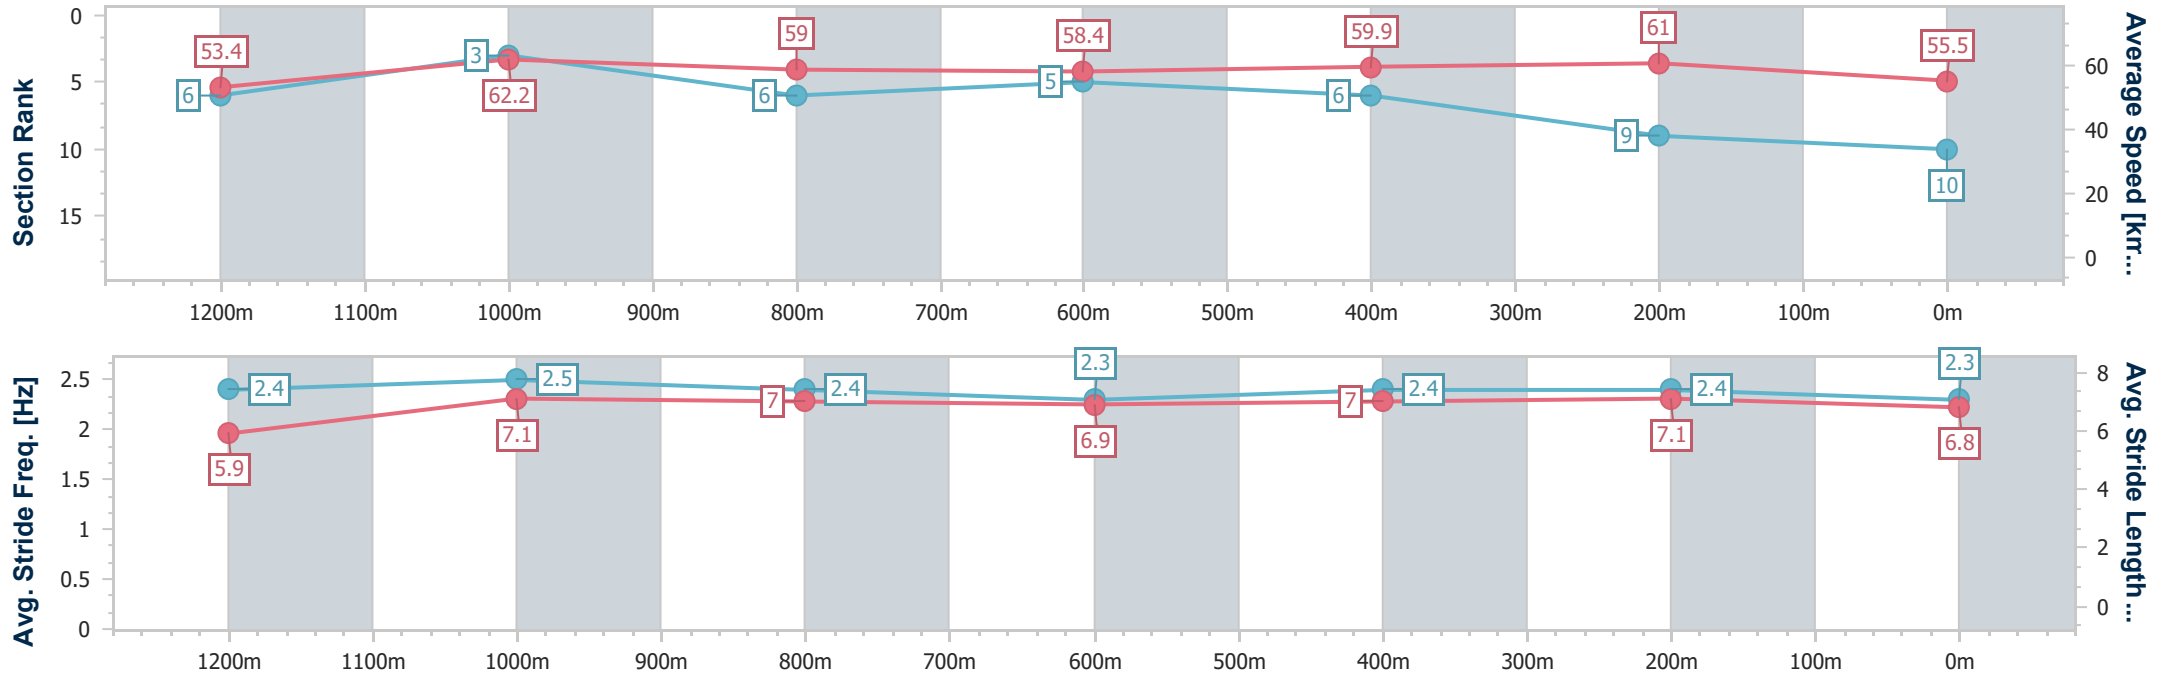

Sunshine Coast QLD Professional  
Race 3: ATTWOOD MARSHALL LAWYERS SILK STOCKING - 1400m

11 May 2024 - 13:44

Track Rating: Heavy 10, Weather: Fine, Rail Position: True

Section	Overall	1200m	1000m	800m	600m	400m	200m
Section Times	1:27.18 [9] (0:13.51)	1:13.67 [5] (0:11.60)	1:02.07 [4] (0:12.23)	0:49.84 [4] (0:12.74)	0:37.10 [6] (0:12.45)	0:24.65 [7] (0:11.74)	0:12.91 [10] (0:12.91)
Average Speed [km/h]	53.4	62.0	59.2	58.0	61.1	61.2	55.8
Top Speed [km/h]	62.8	63.6	61.4	59.7	63.1	64.0	58.6
Avg. Dist. to Rail [m]	7.8	1.2	1.5	4.7	8.9	13.6	15.2
Avg. Stride Freq. [Hz]	2.2	2.3	2.2	2.2	2.3	2.3	2.2
Avg. Stride Length [m]	6.3	7.5	7.3	7.2	7.3	7.4	6.9

- [ ] Ranking at each section and finish
- .-.- No data available at this section
- NA No data available

Horse/Jockey Name	Goldeel
Final Rank	10
Fastest Section Time (Section)	0:11.55 (1200m)
Top Speed [km/h] (Section)	65.2 (1200m)
Race State	Finished

Sunshine Coast QLD Professional  
Race 3: ATTWOOD MARSHALL LAWYERS SILK STOCKING - 1400m

11 May 2024 - 13:44

Track Rating: Heavy 10, Weather: Fine, Rail Position: True

Section	Overall	1200m	1000m	800m	600m	400m	200m
Section Times	1:27.26 [10] (0:13.52)	1:13.74 [6] (0:11.55)	1:02.19 [3] (0:12.36)	0:49.83 [6] (0:12.65)	0:37.18 [5] (0:12.38)	0:24.80 [6] (0:11.81)	0:12.99 [9] (0:12.99)
Average Speed [km/h]	53.4	62.2	59.0	58.4	59.9	61.0	55.5
Top Speed [km/h]	64.0	65.2	60.6	60.4	61.7	62.4	59.6
Avg. Dist. to Rail [m]	14.0	7.0	4.7	4.2	5.1	11.0	12.7
Avg. Stride Freq. [Hz]	2.4	2.5	2.4	2.3	2.4	2.4	2.3
Avg. Stride Length [m]	5.9	7.1	7.0	6.9	7.0	7.1	6.8