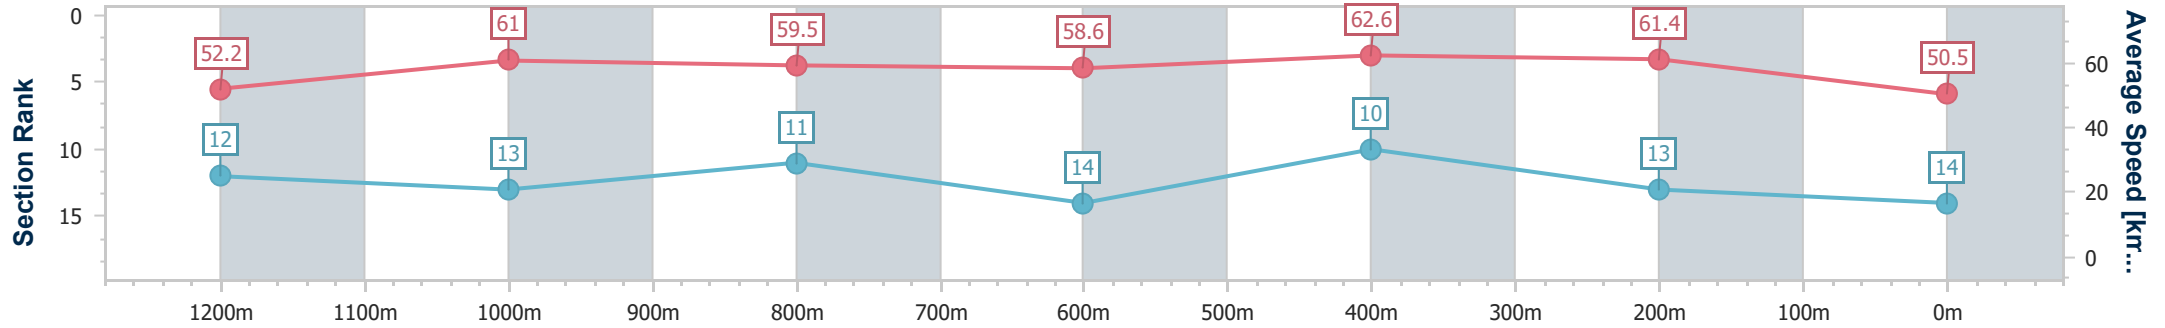

Sunshine Coast QLD Professional  
Race 3: ATTWOOD MARSHALL LAWYERS SILK STOCKING - 1400m

11 May 2024 - 13:44

Track Rating: Heavy 10, Weather: Fine, Rail Position: True

Section	Overall	1200m	1000m	800m	600m	400m	200m
Section Times	1:27.72 [13] (0:13.63)	1:14.09 [8] (0:11.80)	1:02.29 [9] (0:12.19)	0:50.10 [9] (0:12.63)	0:37.47 [9] (0:12.32)	0:25.15 [9] (0:11.67)	0:13.48 [7] (0:13.48)
Average Speed [km/h]	52.9	61.1	59.7	58.7	61.3	61.7	53.3
Top Speed [km/h]	62.7	62.7	61.0	60.2	62.4	63.7	59.3
Avg. Dist. to Rail [m]	18.0	7.9	4.6	5.0	7.7	14.3	16.3
Avg. Stride Freq. [Hz]	2.2	2.3	2.3	2.3	2.4	2.5	2.3
Avg. Stride Length [m]	6.2	7.3	7.3	7.1	7.1	7.0	6.4

- [ ] Ranking at each section and finish
- .-.- No data available at this section
- NA No data available

Horse/Jockey Name	Powerful Peg
Final Rank	14
Fastest Section Time (Section)	0:11.76 (400m)
Top Speed [km/h] (Section)	64.4 (400m)
Race State	Finished

Sunshine Coast QLD Professional  
Race 3: ATTWOOD MARSHALL LAWYERS SILK STOCKING - 1400m

11 May 2024 - 13:44

Track Rating: Heavy 10, Weather: Fine, Rail Position: True

Section	Overall	1200m	1000m	800m	600m	400m	200m
Section Times	1:28.63 [14] (0:13.81)	1:14.82 [12] (0:11.83)	1:02.99 [13] (0:12.19)	0:50.80 [11] (0:12.74)	0:38.06 [14] (0:12.05)	0:26.01 [10] (0:11.76)	0:14.25 [13] (0:14.25)
Average Speed [km/h]	52.2	61.0	59.5	58.6	62.6	61.4	50.5
Top Speed [km/h]	62.2	62.2	60.6	61.0	64.2	64.4	58.8
Avg. Dist. to Rail [m]	10.2	6.0	4.5	6.2	7.8	14.1	14.3
Avg. Stride Freq. [Hz]	2.2	2.3	2.2	2.2	2.4	2.4	2.2
Avg. Stride Length [m]	6.3	7.5	7.4	7.4	7.4	7.1	6.3