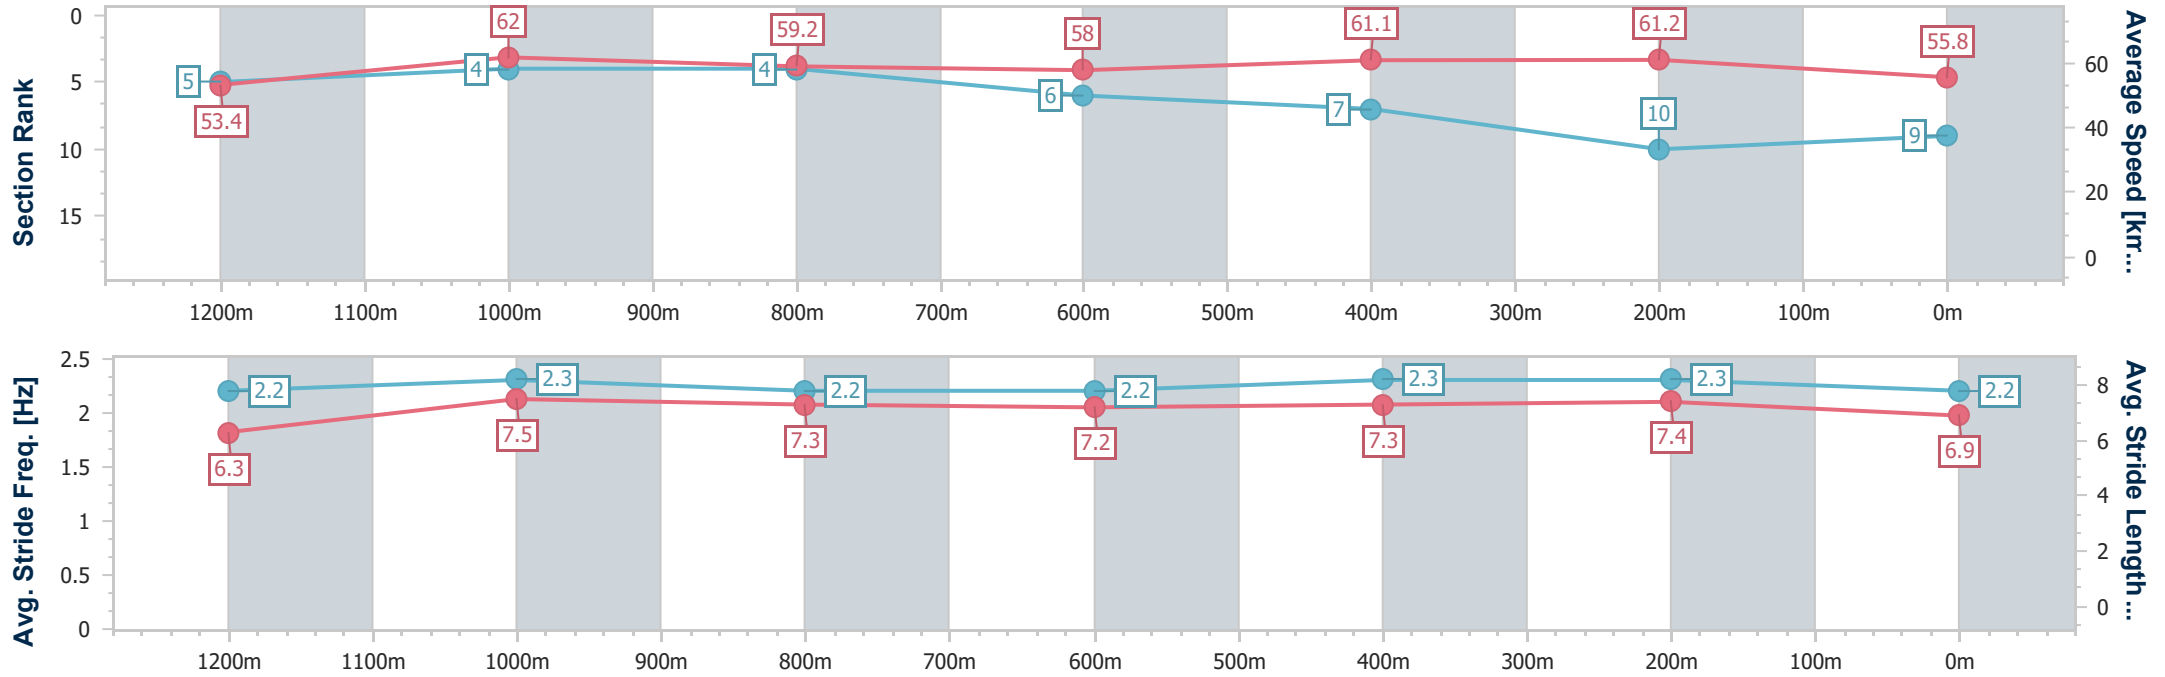

Sunshine Coast QLD Professional  
Race 3: ATTWOOD MARSHALL LAWYERS SILK STOCKING - 1400m

11 May 2024 - 13:44

Track Rating: Heavy 10, Weather: Fine, Rail Position: True

Section	Overall	1200m	1000m	800m	600m	400m	200m
Section Times	1:27.13 [8] (0:13.18)	1:13.95 [1] (0:11.54)	1:02.41 [2] (0:12.34)	0:50.07 [2] (0:12.69)	0:37.38 [2] (0:12.42)	0:24.96 [2] (0:11.86)	0:13.10 [3] (0:13.10)
Average Speed [km/h]	54.6	62.5	58.6	57.2	59.0	60.7	54.9
Top Speed [km/h]	63.7	64.2	61.0	58.8	60.5	61.8	58.6
Avg. Dist. to Rail [m]	10.1	1.9	1.6	1.3	2.9	7.5	7.6
Avg. Stride Freq. [Hz]	2.3	2.4	2.3	2.3	2.3	2.3	2.2
Avg. Stride Length [m]	6.3	7.4	7.1	7.0	7.1	7.2	6.9

- [ ] Ranking at each section and finish
- .-.- No data available at this section
- NA No data available

Horse/Jockey Name	Queenmaker
Final Rank	9
Fastest Section Time (Section)	0:11.60 (1200m)
Top Speed [km/h] (Section)	64.0 (400m)
Race State	Finished

Sunshine Coast QLD Professional  
Race 3: ATTWOOD MARSHALL LAWYERS SILK STOCKING - 1400m

11 May 2024 - 13:44

Track Rating: Heavy 10, Weather: Fine, Rail Position: True

Section	Overall	1200m	1000m	800m	600m	400m	200m
Section Times	1:27.18 [9] (0:13.51)	1:13.67 [5] (0:11.60)	1:02.07 [4] (0:12.23)	0:49.84 [4] (0:12.74)	0:37.10 [6] (0:12.45)	0:24.65 [7] (0:11.74)	0:12.91 [10] (0:12.91)
Average Speed [km/h]	53.4	62.0	59.2	58.0	61.1	61.2	55.8
Top Speed [km/h]	62.8	63.6	61.4	59.7	63.1	64.0	58.6
Avg. Dist. to Rail [m]	7.8	1.2	1.5	4.7	8.9	13.6	15.2
Avg. Stride Freq. [Hz]	2.2	2.3	2.2	2.2	2.3	2.3	2.2
Avg. Stride Length [m]	6.3	7.5	7.3	7.2	7.3	7.4	6.9