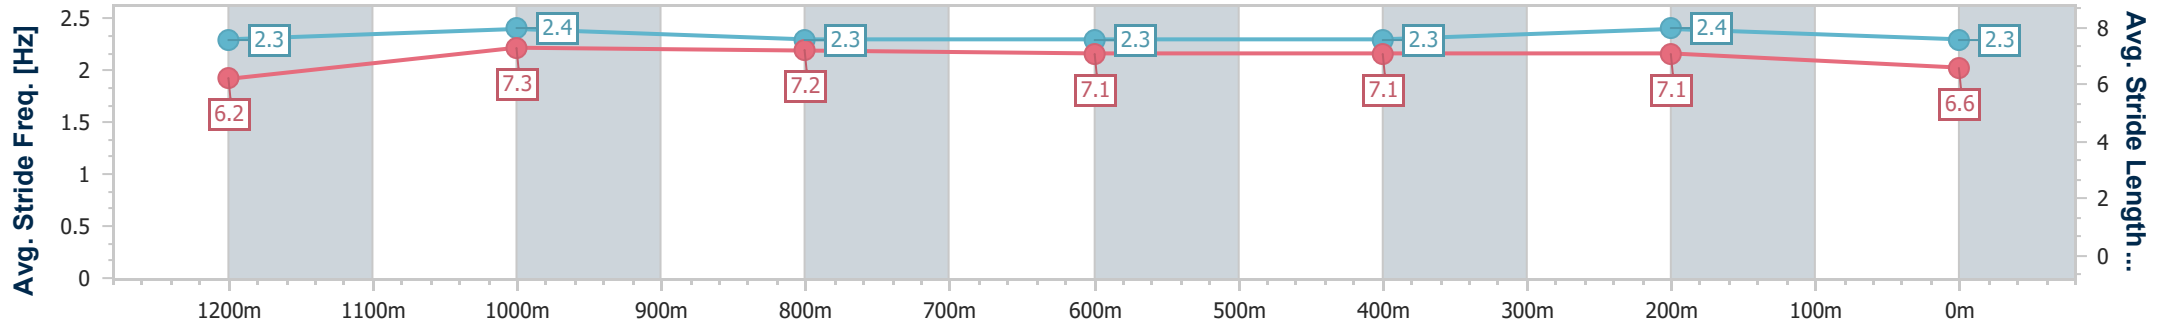

Sunshine Coast QLD Professional  
Race 3: ATTWOOD MARSHALL LAWYERS SILK STOCKING - 1400m

11 May 2024 - 13:44

Track Rating: Heavy 10, Weather: Fine, Rail Position: True

Section	Overall	1200m	1000m	800m	600m	400m	200m
Section Times	1:27.31 [11] (0:13.81)	1:13.50 [13] (0:11.72)	1:01.78 [11] (0:12.30)	0:49.48 [12] (0:12.63)	0:36.85 [13] (0:12.23)	0:24.62 [12] (0:11.71)	0:12.91 [14] (0:12.91)
Average Speed [km/h]	52.2	61.4	59.1	58.4	60.7	61.5	55.8
Top Speed [km/h]	61.9	62.7	61.0	60.4	62.1	63.1	59.6
Avg. Dist. to Rail [m]	11.1	6.0	4.6	3.7	5.4	12.7	16.2
Avg. Stride Freq. [Hz]	2.2	2.3	2.3	2.3	2.3	2.4	2.3
Avg. Stride Length [m]	6.1	7.3	7.3	7.2	7.4	7.3	6.7

- [ ] Ranking at each section and finish
- .-.- No data available at this section
- NA No data available

Horse/Jockey Name	Party For One
Final Rank	12
Fastest Section Time (Section)	0:11.65 (1200m)
Top Speed [km/h] (Section)	63.5 (Overall)
Race State	Finished

Sunshine Coast QLD Professional  
Race 3: ATTWOOD MARSHALL LAWYERS SILK STOCKING - 1400m

11 May 2024 - 13:44

Track Rating: Heavy 10, Weather: Fine, Rail Position: True

Section	Overall	1200m	1000m	800m	600m	400m	200m
Section Times	1:27.39 [12] (0:13.47)	1:13.92 [4] (0:11.65)	1:02.27 [6] (0:12.16)	0:50.11 [3] (0:12.63)	0:37.48 [3] (0:12.47)	0:25.01 [4] (0:11.82)	0:13.19 [6] (0:13.19)
Average Speed [km/h]	53.4	61.8	59.5	58.2	59.0	61.1	54.5
Top Speed [km/h]	63.5	63.3	60.4	59.2	61.3	62.0	59.0
Avg. Dist. to Rail [m]	5.9	3.1	2.4	3.3	3.7	6.6	7.5
Avg. Stride Freq. [Hz]	2.3	2.4	2.3	2.3	2.3	2.4	2.3
Avg. Stride Length [m]	6.2	7.3	7.2	7.1	7.1	7.1	6.6