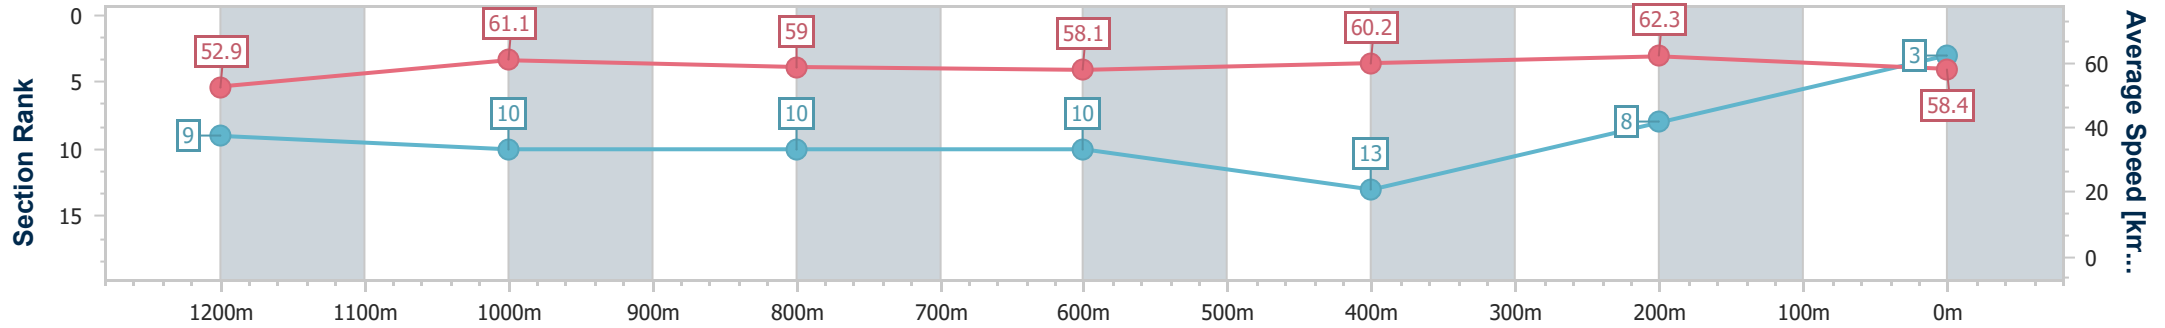

Sunshine Coast QLD Professional  
Race 3: ATTWOOD MARSHALL LAWYERS SILK STOCKING - 1400m

11 May 2024 - 13:44

Track Rating: Heavy 10, Weather: Fine, Rail Position: True

Section	Overall	1200m	1000m	800m	600m	400m	200m
Section Times	1:26.61 [3] (0:13.65)	1:12.96 [9] (0:11.80)	1:01.16 [10] (0:12.21)	0:48.95 [10] (0:12.61)	0:36.34 [10] (0:12.46)	0:23.88 [13] (0:11.53)	0:12.35 [8] (0:12.35)
Average Speed [km/h]	52.9	61.1	59.0	58.1	60.2	62.3	58.4
Top Speed [km/h]	62.7	62.8	61.0	59.4	61.5	63.9	61.3
Avg. Dist. to Rail [m]	5.6	1.0	1.0	2.8	7.0	11.6	10.6
Avg. Stride Freq. [Hz]	2.2	2.3	2.3	2.3	2.3	2.4	2.3
Avg. Stride Length [m]	6.3	7.4	7.2	7.2	7.3	7.4	7.1