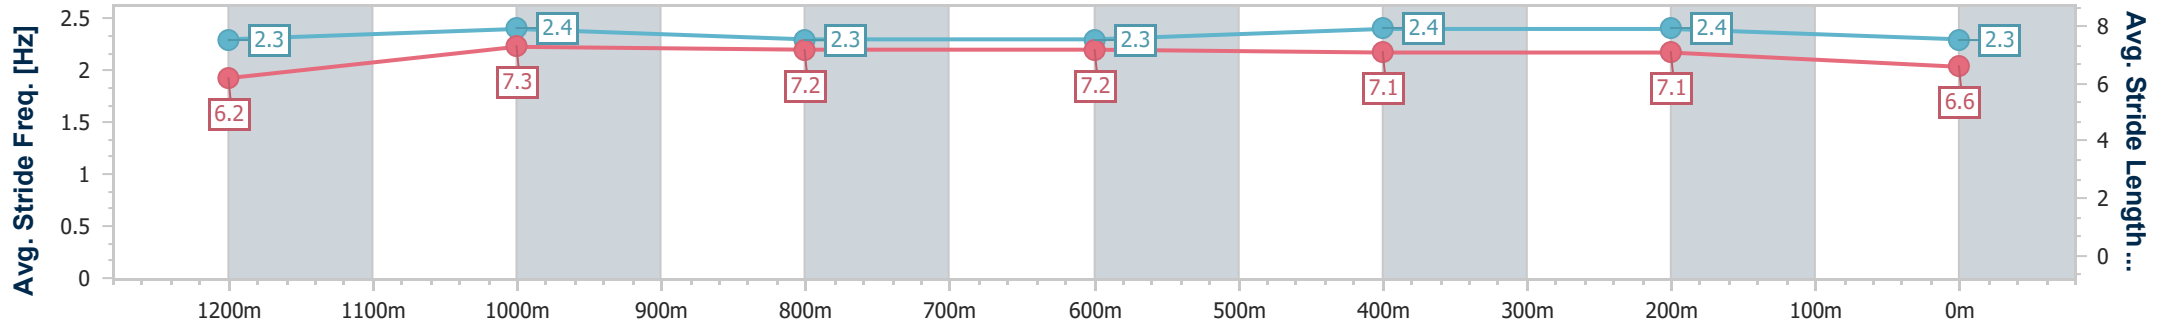

Sunshine Coast QLD Professional  
Race 3: ATTWOOD MARSHALL LAWYERS SILK STOCKING - 1400m

11 May 2024 - 13:44

Track Rating: Heavy 10, Weather: Fine, Rail Position: True

Section	Overall	1200m	1000m	800m	600m	400m	200m
Section Times	1:26.68 [4] (0:13.73)	1:12.95 [11] (0:11.87)	1:01.08 [12] (0:12.30)	0:48.78 [13] (0:12.49)	0:36.29 [11] (0:12.34)	0:23.95 [14] (0:11.56)	0:12.39 [11] (0:12.39)
Average Speed [km/h]	52.7	60.7	58.8	58.8	60.2	62.2	58.0
Top Speed [km/h]	63.2	63.0	60.5	60.9	62.3	63.3	62.3
Avg. Dist. to Rail [m]	11.2	4.0	3.4	3.2	4.7	10.4	12.0
Avg. Stride Freq. [Hz]	2.2	2.3	2.3	2.3	2.2	2.4	2.4
Avg. Stride Length [m]	6.1	7.3	7.2	7.1	7.7	7.2	6.8

Sunshine Coast QLD Professional  
Race 3: ATTWOOD MARSHALL LAWYERS SILK STOCKING - 1400m

11 May 2024 - 13:44

Track Rating: Heavy 10, Weather: Fine, Rail Position: True

Section	Overall	1200m	1000m	800m	600m	400m	200m
Section Times	1:26.85 [5] (0:13.43)	1:13.42 [3] (0:11.68)	1:01.74 [5] (0:12.30)	0:49.44 [5] (0:12.59)	0:36.85 [4] (0:12.20)	0:24.65 [3] (0:11.69)	0:12.96 [2] (0:12.96)
Average Speed [km/h]	53.6	61.5	59.0	58.2	60.3	61.7	55.6
Top Speed [km/h]	62.7	63.3	60.3	60.1	62.4	63.4	60.0
Avg. Dist. to Rail [m]	7.0	4.3	3.4	2.8	3.7	9.6	12.2
Avg. Stride Freq. [Hz]	2.3	2.4	2.3	2.3	2.4	2.4	2.3
Avg. Stride Length [m]	6.2	7.3	7.2	7.2	7.1	7.1	6.6