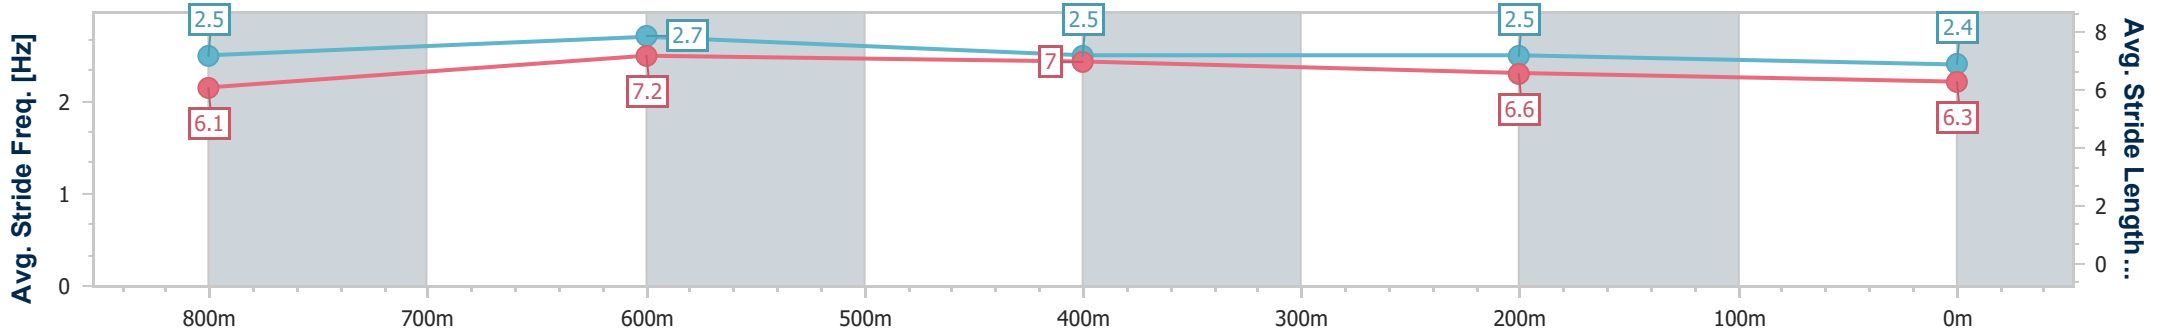

Sunshine Coast QLD Professional

Race 9: XXXX BAT OUT OF HELL - 1000m

11 May 2024 - 17:31

Track Rating: Heavy 10, Weather: Overcast, Rail Position: True

Section	Overall	800m	600m	400m	200m
Section Times	1:00.86 [11] (0:13.01)	0:47.85 [2] (0:10.62)	0:37.23 [3] (0:11.70)	0:25.53 [3] (0:11.99)	0:13.54 [6] (0:13.54)
Average Speed [km/h]	55.4	69.1	63.9	59.9	53.3
Top Speed [km/h]	70.0	70.3	66.9	61.1	57.2
Avg. Dist. to Rail [m]	16.3	6.1	6.1	10.4	9.9
Avg. Stride Freq. [Hz]	2.5	2.7	2.5	2.5	2.4
Avg. Stride Length [m]	6.1	7.2	7.0	6.6	6.3