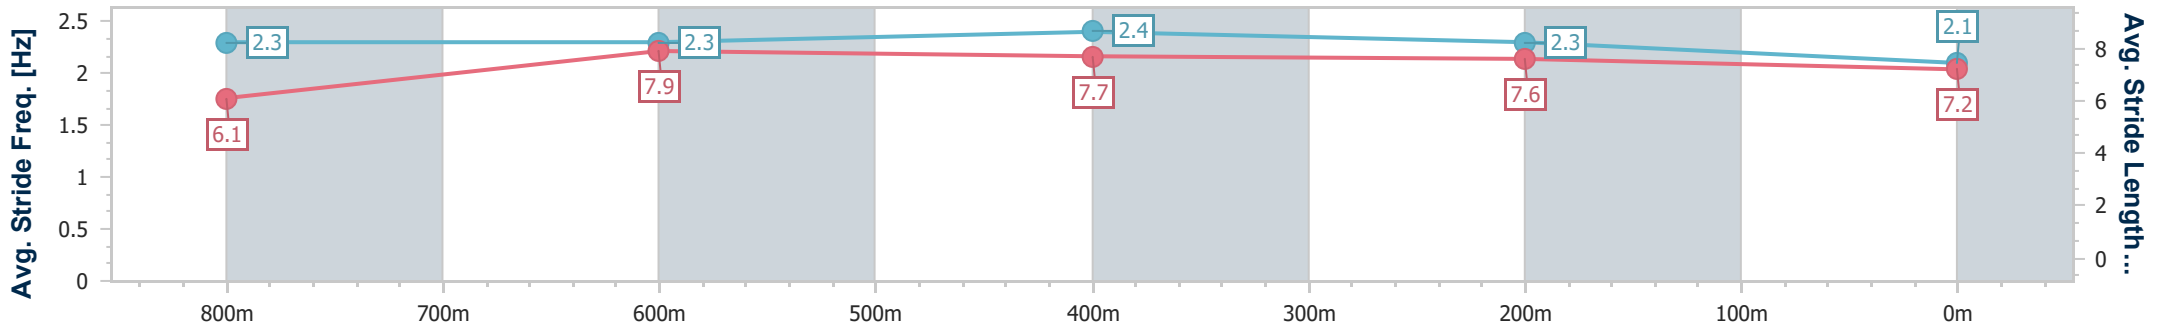

Sunshine Coast QLD Professional

Race 9: XXXX BAT OUT OF HELL - 1000m

11 May 2024 - 17:31

Track Rating: Heavy 10, Weather: Overcast, Rail Position: True

Section	Overall	800m	600m	400m	200m
Section Times	1:00.65 [9] (0:13.57)	0:47.08 [10] (0:11.17)	0:35.91 [10] (0:11.26)	0:24.65 [10] (0:11.60)	0:13.05 [12] (0:13.05)
Average Speed [km/h]	53.2	65.5	65.7	62.1	55.3
Top Speed [km/h]	63.4	67.6	67.3	63.5	58.4
Avg. Dist. to Rail [m]	14.6	6.1	4.4	7.8	7.3
Avg. Stride Freq. [Hz]	2.3	2.3	2.4	2.3	2.1
Avg. Stride Length [m]	6.1	7.9	7.7	7.6	7.2

- [] Ranking at each section and finish
- .-.- No data available at this section
- NA No data available

Horse/Jockey Name	Rubiquitous
Final Rank	10
Fastest Section Time (Section)	0:11.10 (800m)
Top Speed [km/h] (Section)	68.3 (800m)
Race State	Finished