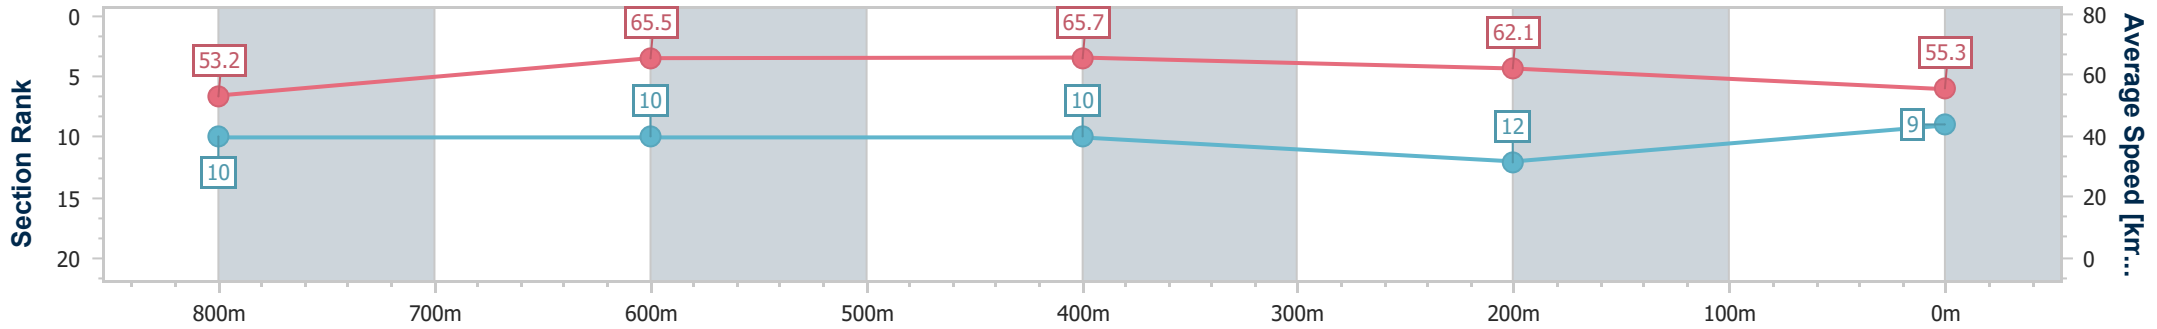

Sunshine Coast QLD Professional

Race 9: XXXX BAT OUT OF HELL - 1000m

11 May 2024 - 17:31

Track Rating: Heavy 10, Weather: Overcast, Rail Position: True

Section	Overall	800m	600m	400m	200m
Section Times	1:00.65 [9] (0:13.57)	0:47.08 [10] (0:11.17)	0:35.91 [10] (0:11.26)	0:24.65 [10] (0:11.60)	0:13.05 [12] (0:13.05)
Average Speed [km/h]	53.2	65.5	65.7	62.1	55.3
Top Speed [km/h]	63.4	67.6	67.3	63.5	58.4
Avg. Dist. to Rail [m]	14.6	6.1	4.4	7.8	7.3
Avg. Stride Freq. [Hz]	2.3	2.3	2.4	2.3	2.1
Avg. Stride Length [m]	6.1	7.9	7.7	7.6	7.2

- [] Ranking at each section and finish
- .-.- No data available at this section
- NA No data available

Horse/Jockey Name	Rubiquitous
Final Rank	10
Fastest Section Time (Section)	0:11.10 (800m)
Top Speed [km/h] (Section)	68.3 (800m)
Race State	Finished