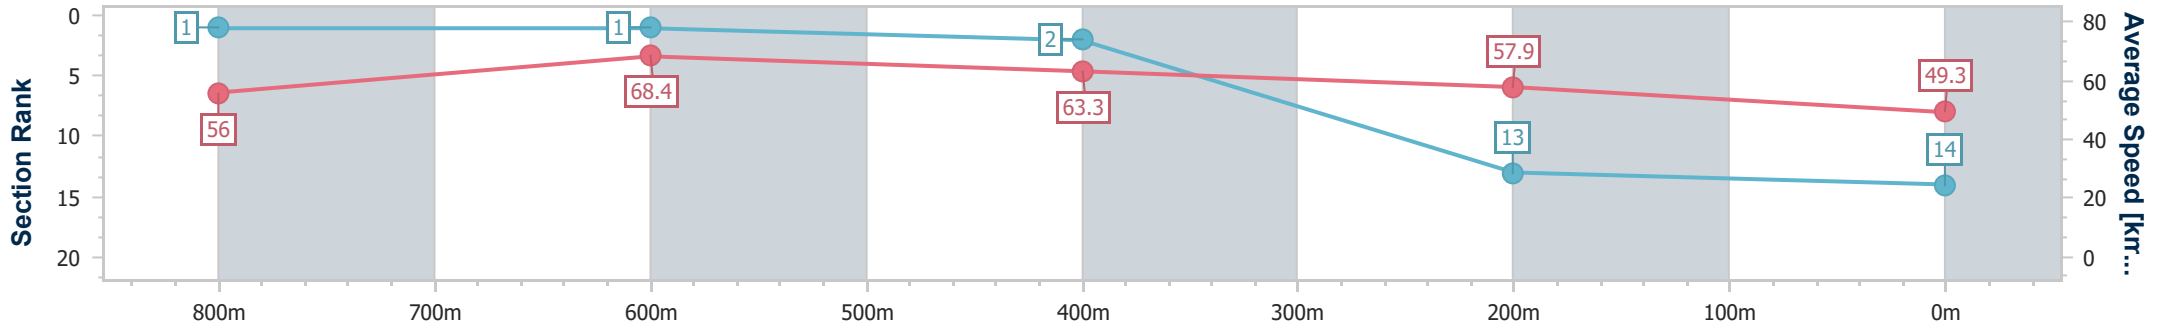

- [] Ranking at each section and finish
- .-.- No data available at this section
- NA No data available

Horse/Jockey Name	Queen Assassin
Final Rank	14
Fastest Section Time (Section)	0:10.61 (800m)
Top Speed [km/h] (Section)	70.1 (800m)
Race State	Finished

Sunshine Coast QLD Professional

Race 9: XXXX BAT OUT OF HELL - 1000m

11 May 2024 - 17:31

Track Rating: Heavy 10, Weather: Overcast, Rail Position: True

Section	Overall	800m	600m	400m	200m
Section Times	1:02.26 [14] (0:12.87)	0:49.39 [1] (0:10.61)	0:38.78 [1] (0:11.72)	0:27.06 [2] (0:12.43)	0:14.63 [13] (0:14.63)
Average Speed [km/h]	56.0	68.4	63.3	57.9	49.3
Top Speed [km/h]	69.4	70.1	66.0	60.4	54.2
Avg. Dist. to Rail [m]	5.4	3.4	4.9	8.2	6.9
Avg. Stride Freq. [Hz]	2.5	2.6	2.5	2.3	2.2
Avg. Stride Length [m]	6.0	7.3	7.1	6.9	6.3

- [] Ranking at each section and finish
- .-.- No data available at this section
- NA No data available