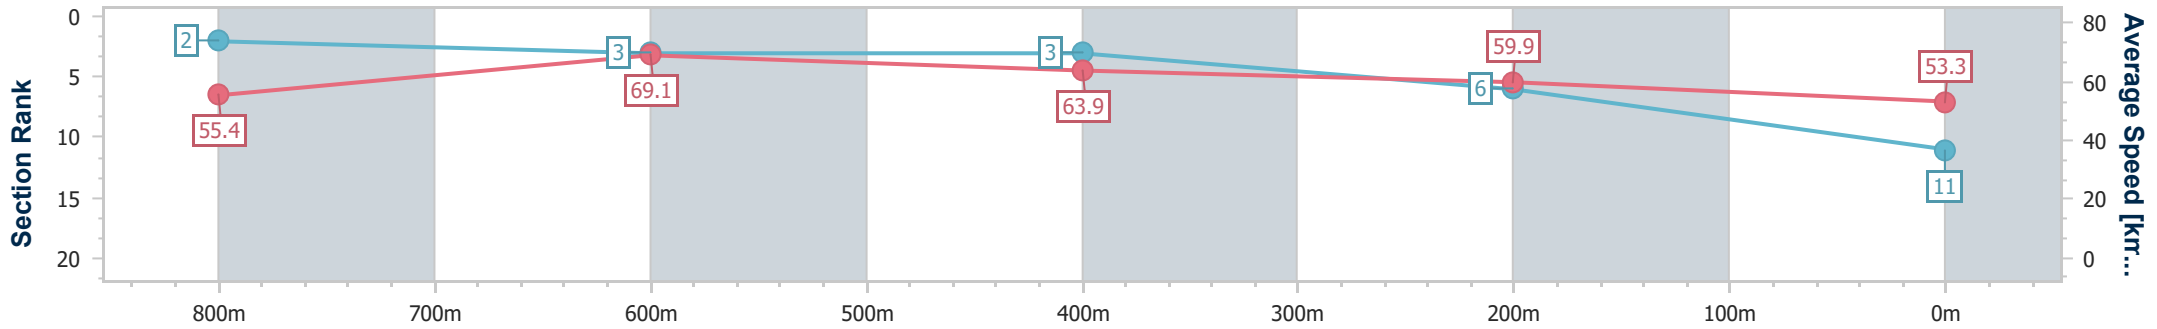

Sunshine Coast QLD Professional

Race 9: XXXX BAT OUT OF HELL - 1000m

11 May 2024 - 17:31

Track Rating: Heavy 10, Weather: Overcast, Rail Position: True

Section	Overall	800m	600m	400m	200m
Section Times	1:00.86 [11] (0:13.01)	0:47.85 [2] (0:10.62)	0:37.23 [3] (0:11.70)	0:25.53 [3] (0:11.99)	0:13.54 [6] (0:13.54)
Average Speed [km/h]	55.4	69.1	63.9	59.9	53.3
Top Speed [km/h]	70.0	70.3	66.9	61.1	57.2
Avg. Dist. to Rail [m]	16.3	6.1	6.1	10.4	9.9
Avg. Stride Freq. [Hz]	2.5	2.7	2.5	2.5	2.4
Avg. Stride Length [m]	6.1	7.2	7.0	6.6	6.3