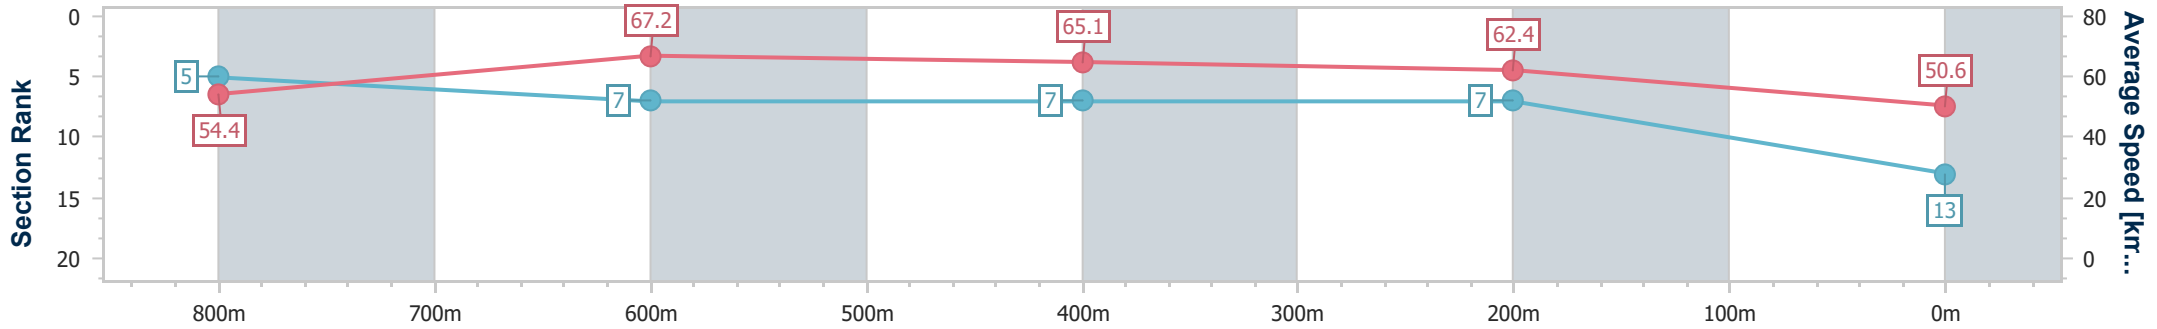

Sunshine Coast QLD Professional

Race 9: XXXX BAT OUT OF HELL - 1000m

11 May 2024 - 17:31

Track Rating: Heavy 10, Weather: Overcast, Rail Position: True

Section	Overall	800m	600m	400m	200m
Section Times	1:01.59 [13] (0:13.25)	0:48.34 [5] (0:11.06)	0:37.28 [7] (0:11.48)	0:25.80 [7] (0:11.55)	0:14.25 [7] (0:14.25)
Average Speed [km/h]	54.4	67.2	65.1	62.4	50.6
Top Speed [km/h]	66.1	68.5	66.5	64.6	59.2
Avg. Dist. to Rail [m]	12.6	8.0	6.8	13.5	13.4
Avg. Stride Freq. [Hz]	2.4	2.5	2.5	2.4	2.2
Avg. Stride Length [m]	6.0	7.4	7.3	7.0	6.3

- [] Ranking at each section and finish
- .-.- No data available at this section
- NA No data available

Horse/Jockey Name	Queen Assassin
Final Rank	14
Fastest Section Time (Section)	0:10.61 (800m)
Top Speed [km/h] (Section)	70.1 (800m)
Race State	Finished