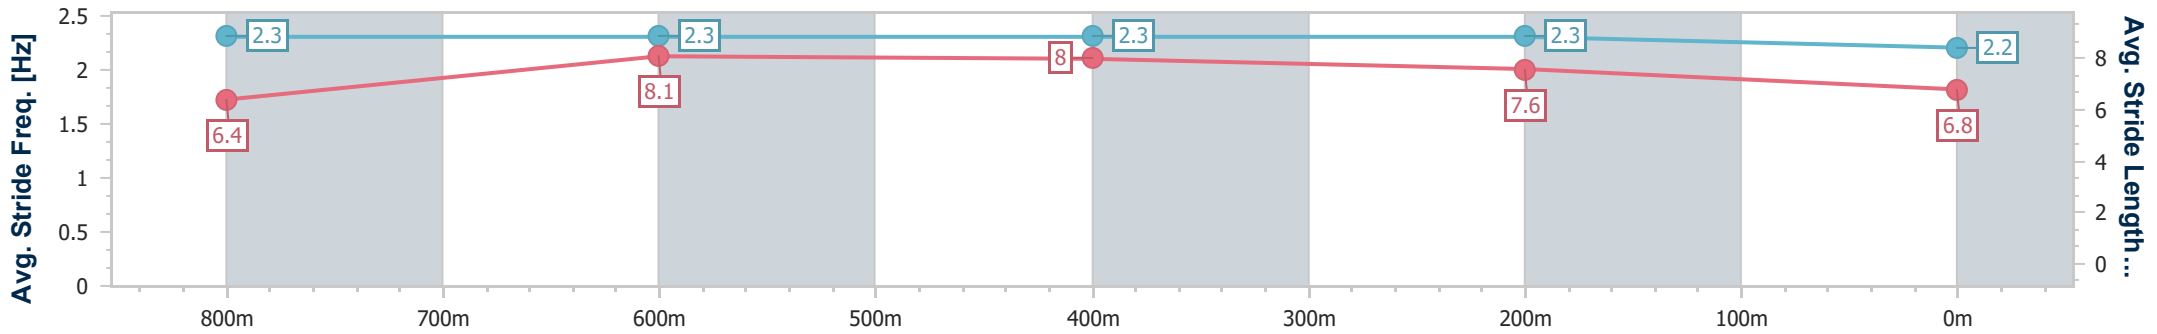

- [] Ranking at each section and finish
- .-.- No data available at this section
- NA No data available

Horse/Jockey Name	Rubiquitous
Final Rank	10
Fastest Section Time (Section)	0:11.10 (800m)
Top Speed [km/h] (Section)	68.3 (800m)
Race State	Finished

Sunshine Coast QLD Professional

Race 9: XXXX BAT OUT OF HELL - 1000m

11 May 2024 - 17:31

Track Rating: Heavy 10, Weather: Overcast, Rail Position: True

Section	Overall	800m	600m	400m	200m
Section Times	1:00.83 [10] (0:13.48)	0:47.35 [8] (0:11.10)	0:36.25 [8] (0:11.36)	0:24.89 [8] (0:11.43)	0:13.46 [8] (0:13.46)
Average Speed [km/h]	53.4	66.7	66.4	63.1	53.5
Top Speed [km/h]	63.1	68.3	67.1	65.3	59.9
Avg. Dist. to Rail [m]	11.0	7.8	8.0	14.4	15.0
Avg. Stride Freq. [Hz]	2.3	2.3	2.3	2.3	2.2
Avg. Stride Length [m]	6.4	8.1	8.0	7.6	6.8