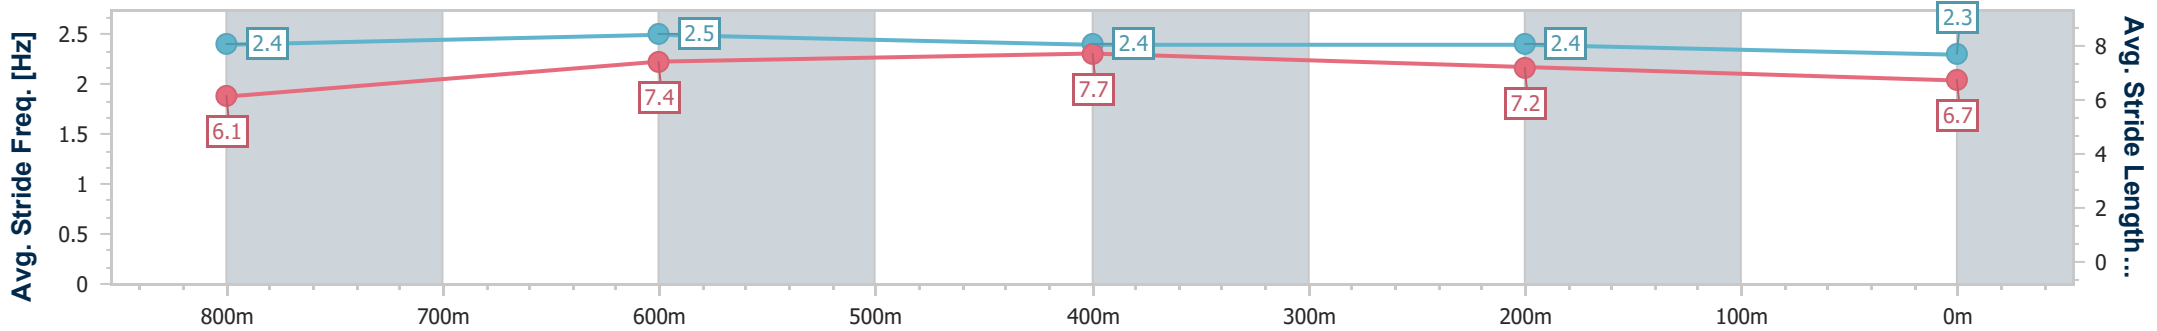

Sunshine Coast QLD Professional

Race 9: XXXX BAT OUT OF HELL - 1000m

11 May 2024 - 17:31

Track Rating: Heavy 10, Weather: Overcast, Rail Position: True

Section	Overall	800m	600m	400m	200m
Section Times	1:00.46 [8] (0:13.20)	0:47.26 [4] (0:10.86)	0:36.40 [4] (0:11.52)	0:24.88 [4] (0:11.63)	0:13.25 [4] (0:13.25)
Average Speed [km/h]	54.6	68.0	65.0	62.0	54.2
Top Speed [km/h]	67.5	68.5	67.7	64.7	58.0
Avg. Dist. to Rail [m]	15.0	7.6	6.8	12.6	10.5
Avg. Stride Freq. [Hz]	2.4	2.5	2.4	2.4	2.3
Avg. Stride Length [m]	6.1	7.4	7.7	7.2	6.7