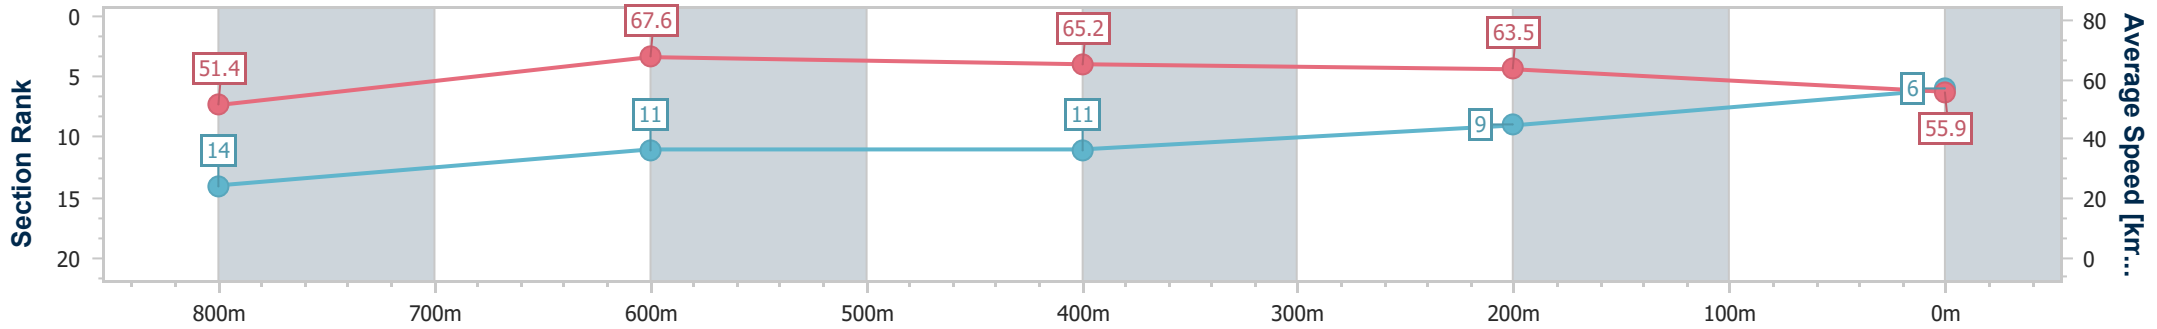

Sunshine Coast QLD Professional

Race 9: XXXX BAT OUT OF HELL - 1000m

11 May 2024 - 17:31

Track Rating: Heavy 10, Weather: Overcast, Rail Position: True

Section	Overall	800m	600m	400m	200m
Section Times	1:00.32 [6] (0:13.99)	0:46.33 [14] (0:10.77)	0:35.56 [11] (0:11.34)	0:24.22 [11] (0:11.32)	0:12.90 [9] (0:12.90)
Average Speed [km/h]	51.4	67.6	65.2	63.5	55.9
Top Speed [km/h]	65.6	69.6	67.8	65.3	61.0
Avg. Dist. to Rail [m]	10.1	3.0	5.0	7.5	6.8
Avg. Stride Freq. [Hz]	2.3	2.5	2.5	2.5	2.3
Avg. Stride Length [m]	6.1	7.5	7.1	7.1	6.7