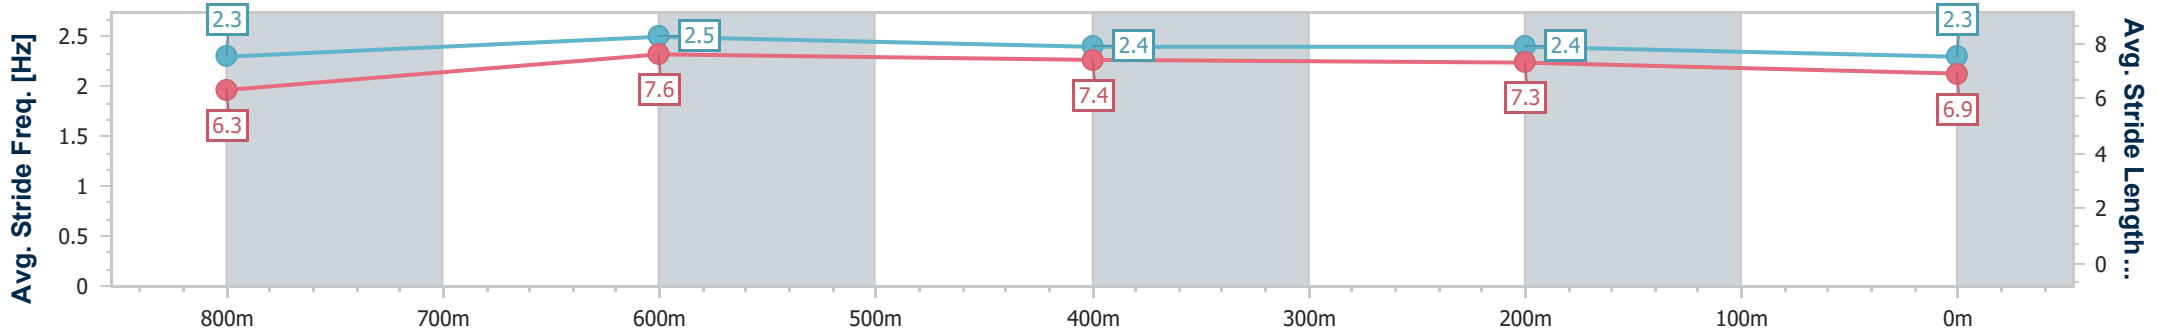

Sunshine Coast QLD Professional

Race 9: XXXX BAT OUT OF HELL - 1000m

11 May 2024 - 17:31

Track Rating: Heavy 10, Weather: Overcast, Rail Position: True

Section	Overall	800m	600m	400m	200m
Section Times	0:59.48 [1] (0:13.34)	0:46.14 [7] (0:10.84)	0:35.30 [6] (0:11.51)	0:23.79 [6] (0:11.32)	0:12.47 [2] (0:12.47)
Average Speed [km/h]	54.1	67.5	64.7	63.6	57.7
Top Speed [km/h]	66.9	68.1	67.3	65.0	61.4
Avg. Dist. to Rail [m]	9.5	5.1	6.0	9.6	10.3
Avg. Stride Freq. [Hz]	2.3	2.5	2.4	2.4	2.3
Avg. Stride Length [m]	6.3	7.6	7.4	7.3	6.9

- [] Ranking at each section and finish
- .-.- No data available at this section
- NA No data available

Horse/Jockey Name	Situation Room
Final Rank	2
Fastest Section Time (Section)	0:10.78 (800m)
Top Speed [km/h] (Section)	68.2 (800m)
Race State	Finished