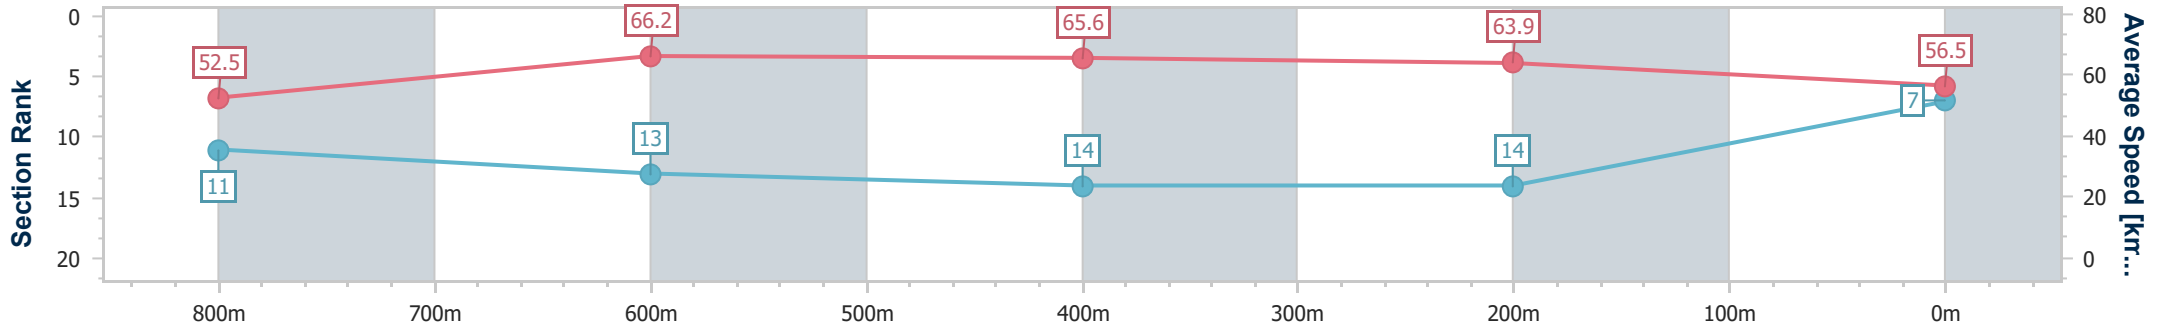

Sunshine Coast QLD Professional

Race 9: XXXX BAT OUT OF HELL - 1000m

11 May 2024 - 17:31

Track Rating: Heavy 10, Weather: Overcast, Rail Position: True

Section	Overall	800m	600m	400m	200m
Section Times	1:00.38 [7] (0:13.71)	0:46.67 [11] (0:11.20)	0:35.47 [13] (0:11.46)	0:24.01 [14] (0:11.29)	0:12.72 [14] (0:12.72)
Average Speed [km/h]	52.5	66.2	65.6	63.9	56.5
Top Speed [km/h]	64.9	67.3	66.7	65.8	61.0
Avg. Dist. to Rail [m]	13.4	7.6	7.7	11.2	11.5
Avg. Stride Freq. [Hz]	2.3	2.4	2.4	2.4	2.2
Avg. Stride Length [m]	6.1	7.7	7.7	7.5	7.0

- [] Ranking at each section and finish
- .-.- No data available at this section
- NA No data available

Horse/Jockey Name	Economics
Final Rank	8
Fastest Section Time (Section)	0:10.86 (800m)
Top Speed [km/h] (Section)	68.5 (800m)
Race State	Finished