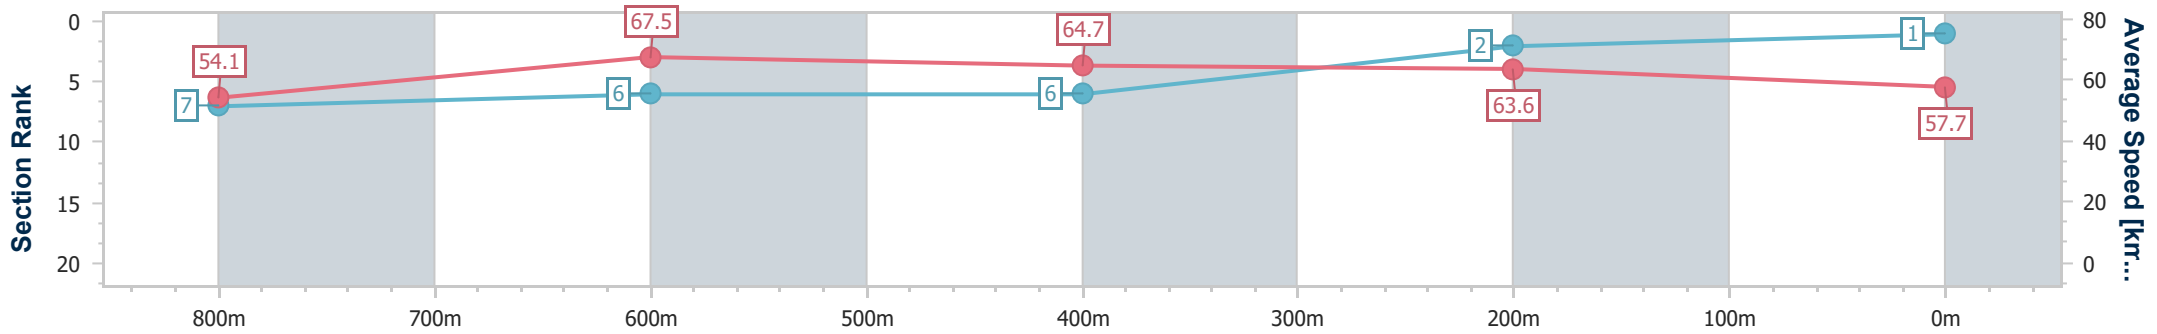

Sunshine Coast QLD Professional

Race 9: XXXX BAT OUT OF HELL - 1000m

11 May 2024 - 17:31

Track Rating: Heavy 10, Weather: Overcast, Rail Position: True

Section	Overall	800m	600m	400m	200m
Section Times	0:59.48 [1] (0:13.34)	0:46.14 [7] (0:10.84)	0:35.30 [6] (0:11.51)	0:23.79 [6] (0:11.32)	0:12.47 [2] (0:12.47)
Average Speed [km/h]	54.1	67.5	64.7	63.6	57.7
Top Speed [km/h]	66.9	68.1	67.3	65.0	61.4
Avg. Dist. to Rail [m]	9.5	5.1	6.0	9.6	10.3
Avg. Stride Freq. [Hz]	2.3	2.5	2.4	2.4	2.3
Avg. Stride Length [m]	6.3	7.6	7.4	7.3	6.9