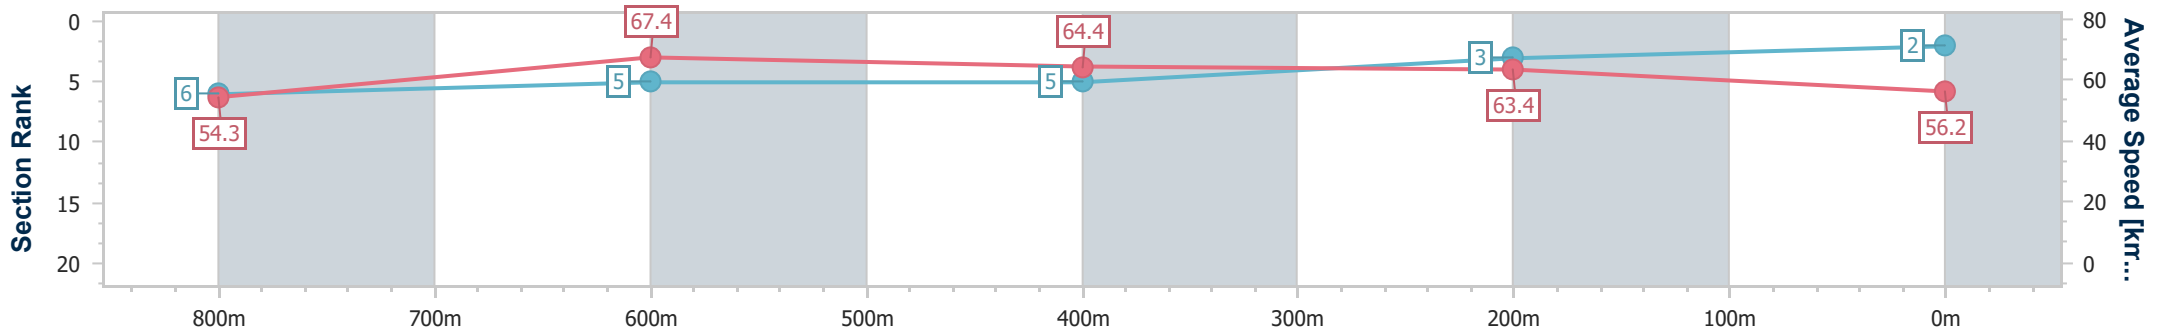

Sunshine Coast QLD Professional

Race 9: XXXX BAT OUT OF HELL - 1000m

11 May 2024 - 17:31

Track Rating: Heavy 10, Weather: Overcast, Rail Position: True

Section	Overall	800m	600m	400m	200m
Section Times	0:59.80 [2] (0:13.29)	0:46.51 [6] (0:10.78)	0:35.73 [5] (0:11.58)	0:24.15 [5] (0:11.36)	0:12.79 [3] (0:12.79)
Average Speed [km/h]	54.3	67.4	64.4	63.4	56.2
Top Speed [km/h]	67.1	68.2	66.6	64.4	61.5
Avg. Dist. to Rail [m]	7.4	4.2	5.6	7.8	8.4
Avg. Stride Freq. [Hz]	2.5	2.5	2.5	2.5	2.4
Avg. Stride Length [m]	5.8	7.4	7.1	6.9	6.5