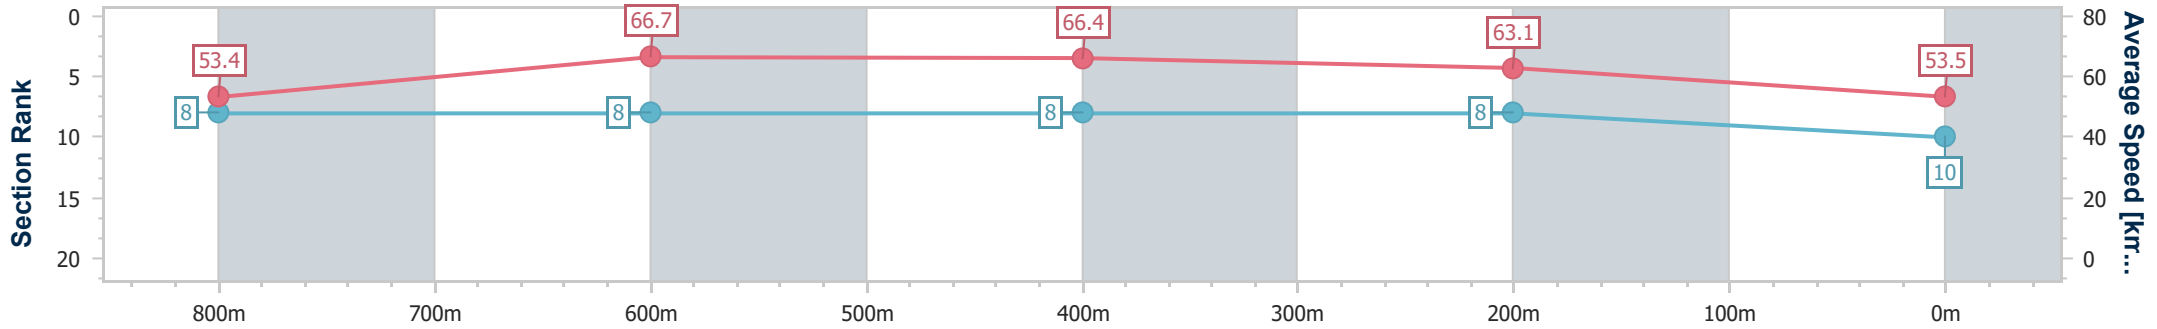

- [] Ranking at each section and finish
- .-.- No data available at this section
- NA No data available

Horse/Jockey Name	Rubiquitous
Final Rank	10
Fastest Section Time (Section)	0:11.10 (800m)
Top Speed [km/h] (Section)	68.3 (800m)
Race State	Finished

Sunshine Coast QLD Professional

Race 9: XXXX BAT OUT OF HELL - 1000m

11 May 2024 - 17:31

Track Rating: Heavy 10, Weather: Overcast, Rail Position: True

Section	Overall	800m	600m	400m	200m
Section Times	1:00.83 [10] (0:13.48)	0:47.35 [8] (0:11.10)	0:36.25 [8] (0:11.36)	0:24.89 [8] (0:11.43)	0:13.46 [8] (0:13.46)
Average Speed [km/h]	53.4	66.7	66.4	63.1	53.5
Top Speed [km/h]	63.1	68.3	67.1	65.3	59.9
Avg. Dist. to Rail [m]	11.0	7.8	8.0	14.4	15.0
Avg. Stride Freq. [Hz]	2.3	2.3	2.3	2.3	2.2
Avg. Stride Length [m]	6.4	8.1	8.0	7.6	6.8