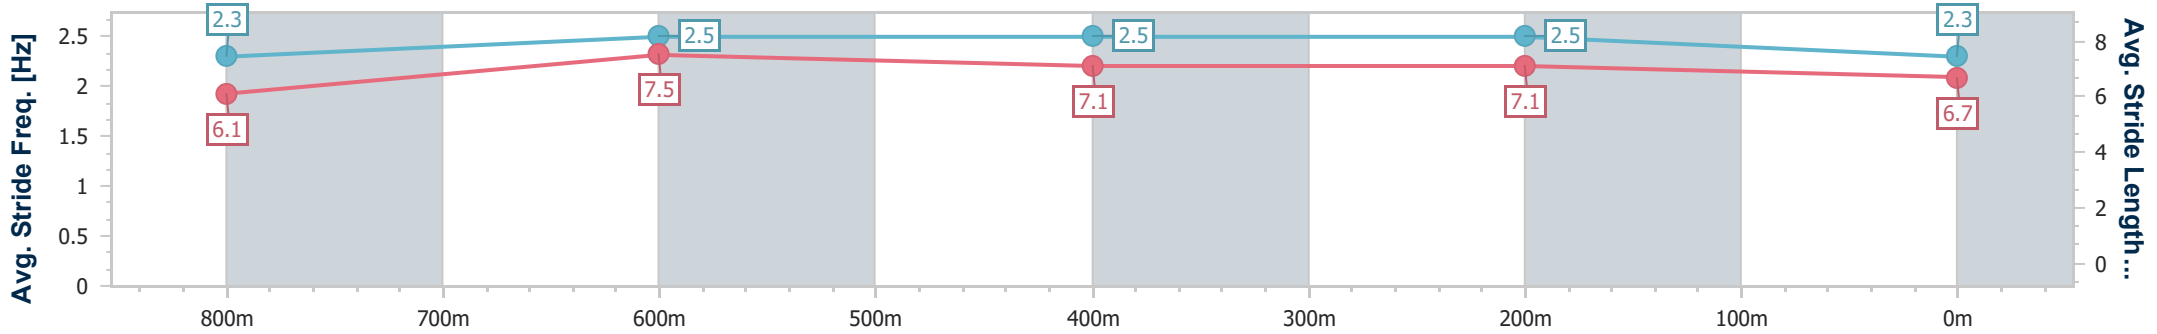

Sunshine Coast QLD Professional

Race 9: XXXX BAT OUT OF HELL - 1000m

11 May 2024 - 17:31

Track Rating: Heavy 10, Weather: Overcast, Rail Position: True

Section	Overall	800m	600m	400m	200m
Section Times	1:00.32 [6] (0:13.99)	0:46.33 [14] (0:10.77)	0:35.56 [11] (0:11.34)	0:24.22 [11] (0:11.32)	0:12.90 [9] (0:12.90)
Average Speed [km/h]	51.4	67.6	65.2	63.5	55.9
Top Speed [km/h]	65.6	69.6	67.8	65.3	61.0
Avg. Dist. to Rail [m]	10.1	3.0	5.0	7.5	6.8
Avg. Stride Freq. [Hz]	2.3	2.5	2.5	2.5	2.3
Avg. Stride Length [m]	6.1	7.5	7.1	7.1	6.7

- [] Ranking at each section and finish
- .-.- No data available at this section
- NA No data available

Horse/Jockey Name	Ef Troop
Final Rank	7
Fastest Section Time (Section)	0:11.20 (800m)
Top Speed [km/h] (Section)	67.3 (800m)
Race State	Finished