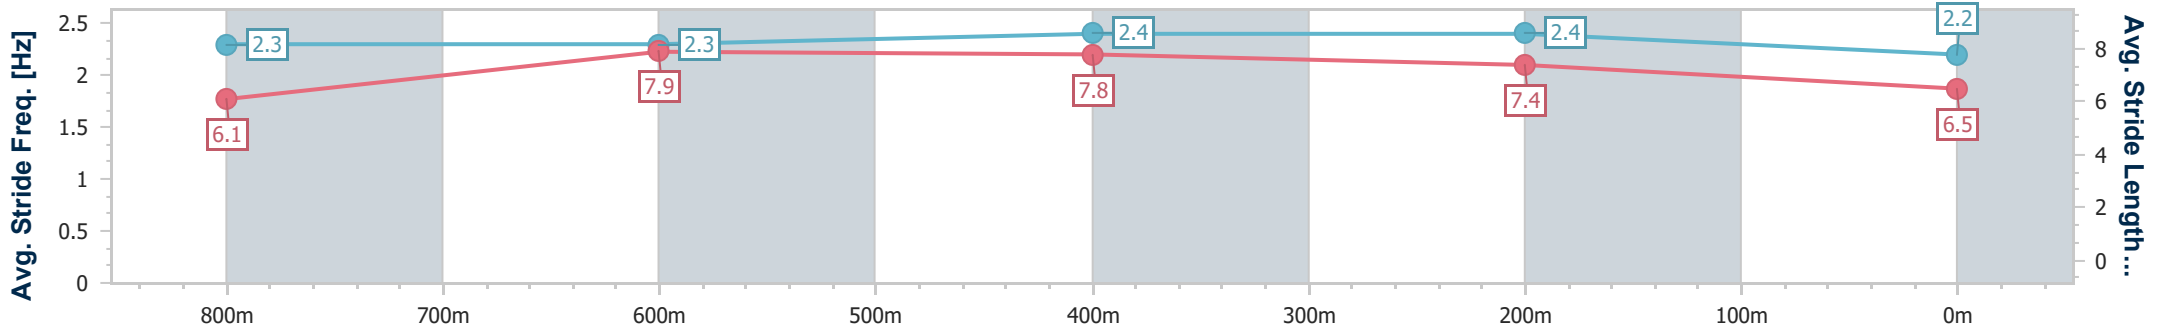

Sunshine Coast QLD Professional

Race 9: XXXX BAT OUT OF HELL - 1000m

11 May 2024 - 17:31

Track Rating: Heavy 10, Weather: Overcast, Rail Position: True

Section	Overall	800m	600m	400m	200m
Section Times	1:01.20 [12] (0:13.56)	0:47.64 [9] (0:11.08)	0:36.56 [9] (0:11.35)	0:25.21 [9] (0:11.44)	0:13.77 [10] (0:13.77)
Average Speed [km/h]	53.1	66.6	66.7	62.7	52.5
Top Speed [km/h]	65.5	67.6	67.2	65.6	59.6
Avg. Dist. to Rail [m]	12.5	7.0	8.1	15.2	15.1
Avg. Stride Freq. [Hz]	2.3	2.3	2.4	2.4	2.2
Avg. Stride Length [m]	6.1	7.9	7.8	7.4	6.5