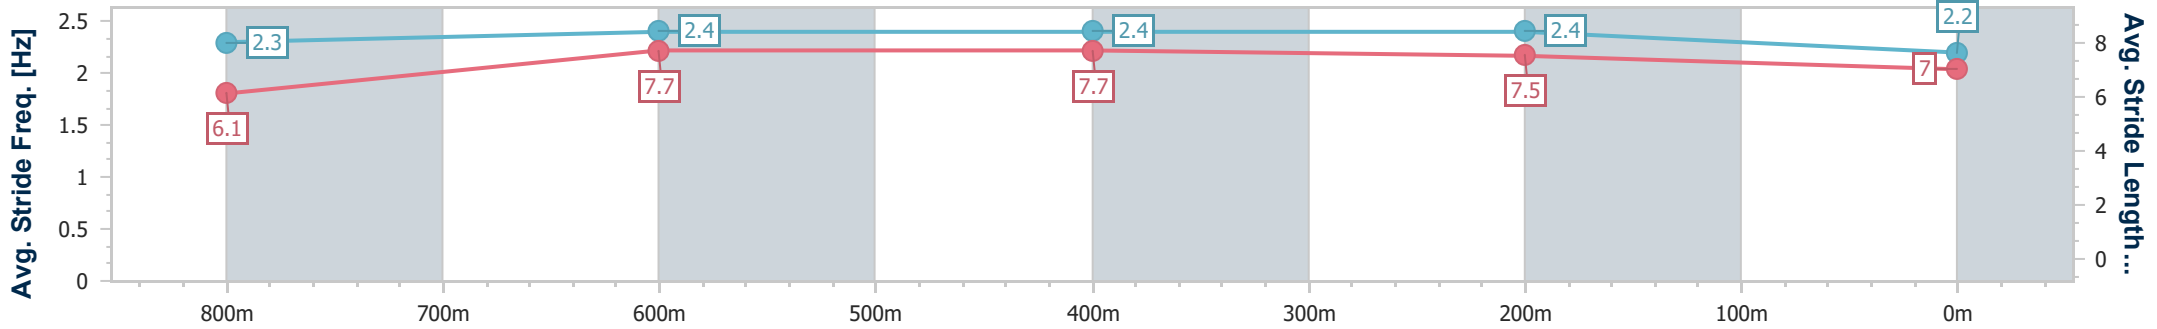

- [] Ranking at each section and finish
- .-.- No data available at this section
- NA No data available

Horse/Jockey Name	Ef Troop
Final Rank	7
Fastest Section Time (Section)	0:11.20 (800m)
Top Speed [km/h] (Section)	67.3 (800m)
Race State	Finished

Sunshine Coast QLD Professional

Race 9: XXXX BAT OUT OF HELL - 1000m

11 May 2024 - 17:31

Track Rating: Heavy 10, Weather: Overcast, Rail Position: True

Section	Overall	800m	600m	400m	200m
Section Times	1:00.38 [7] (0:13.71)	0:46.67 [11] (0:11.20)	0:35.47 [13] (0:11.46)	0:24.01 [14] (0:11.29)	0:12.72 [14] (0:12.72)
Average Speed [km/h]	52.5	66.2	65.6	63.9	56.5
Top Speed [km/h]	64.9	67.3	66.7	65.8	61.0
Avg. Dist. to Rail [m]	13.4	7.6	7.7	11.2	11.5
Avg. Stride Freq. [Hz]	2.3	2.4	2.4	2.4	2.2
Avg. Stride Length [m]	6.1	7.7	7.7	7.5	7.0

- [] Ranking at each section and finish
- .-.- No data available at this section
- NA No data available

Horse/Jockey Name	Economics
Final Rank	8
Fastest Section Time (Section)	0:10.86 (800m)
Top Speed [km/h] (Section)	68.5 (800m)
Race State	Finished