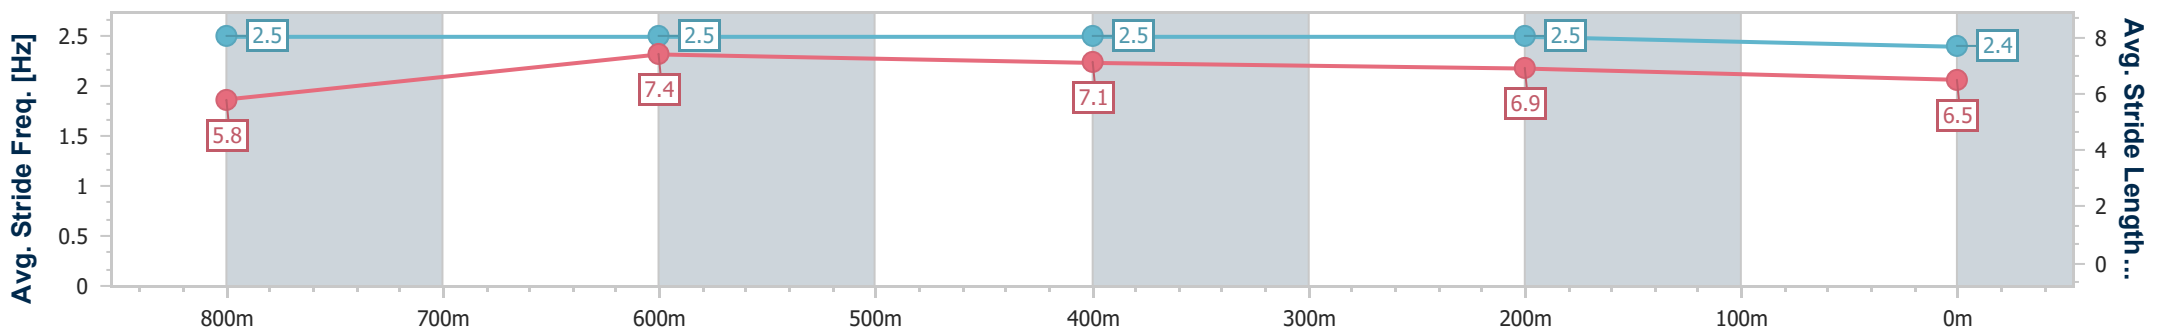

Sunshine Coast QLD Professional

Race 9: XXXX BAT OUT OF HELL - 1000m

11 May 2024 - 17:31

Track Rating: Heavy 10, Weather: Overcast, Rail Position: True

Section	Overall	800m	600m	400m	200m
Section Times	0:59.80 [2] (0:13.29)	0:46.51 [6] (0:10.78)	0:35.73 [5] (0:11.58)	0:24.15 [5] (0:11.36)	0:12.79 [3] (0:12.79)
Average Speed [km/h]	54.3	67.4	64.4	63.4	56.2
Top Speed [km/h]	67.1	68.2	66.6	64.4	61.5
Avg. Dist. to Rail [m]	7.4	4.2	5.6	7.8	8.4
Avg. Stride Freq. [Hz]	2.5	2.5	2.5	2.5	2.4
Avg. Stride Length [m]	5.8	7.4	7.1	6.9	6.5