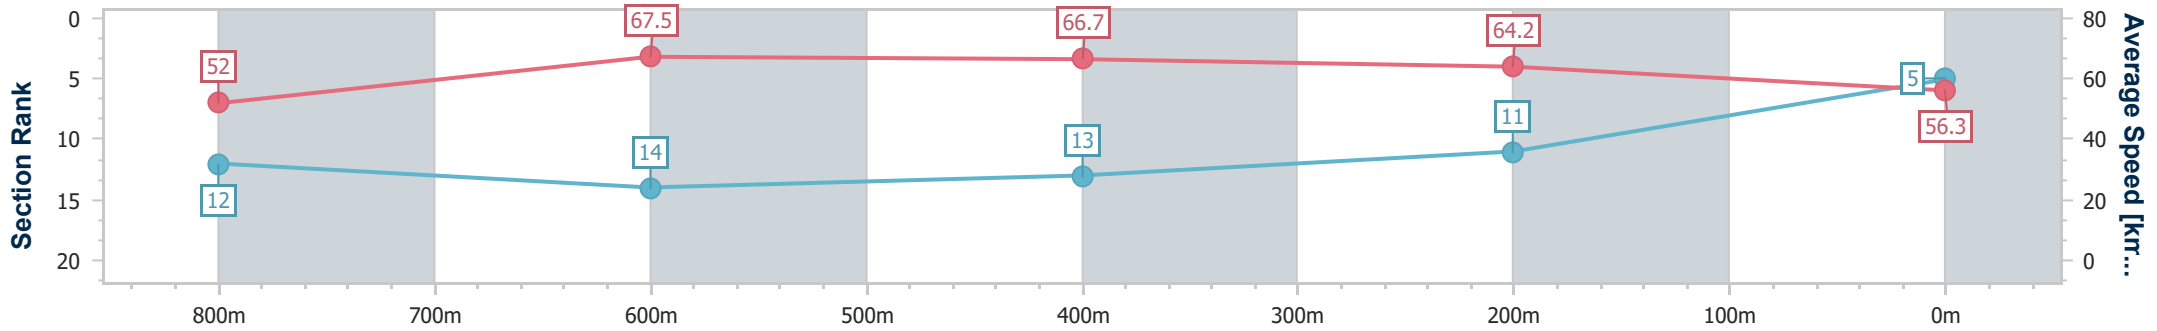

Sunshine Coast QLD Professional

Race 9: XXXX BAT OUT OF HELL - 1000m

11 May 2024 - 17:31

Track Rating: Heavy 10, Weather: Overcast, Rail Position: True

Section	Overall	800m	600m	400m	200m
Section Times	1:00.29 [5] (0:13.83)	0:46.46 [12] (0:11.08)	0:35.38 [14] (0:11.39)	0:23.99 [13] (0:11.21)	0:12.78 [11] (0:12.78)
Average Speed [km/h]	52.0	67.5	66.7	64.2	56.3
Top Speed [km/h]	65.8	68.8	67.8	66.4	62.5
Avg. Dist. to Rail [m]	15.6	10.5	9.3	12.6	12.4
Avg. Stride Freq. [Hz]	2.4	2.5	2.4	2.4	2.3
Avg. Stride Length [m]	5.9	7.5	7.6	7.5	6.8