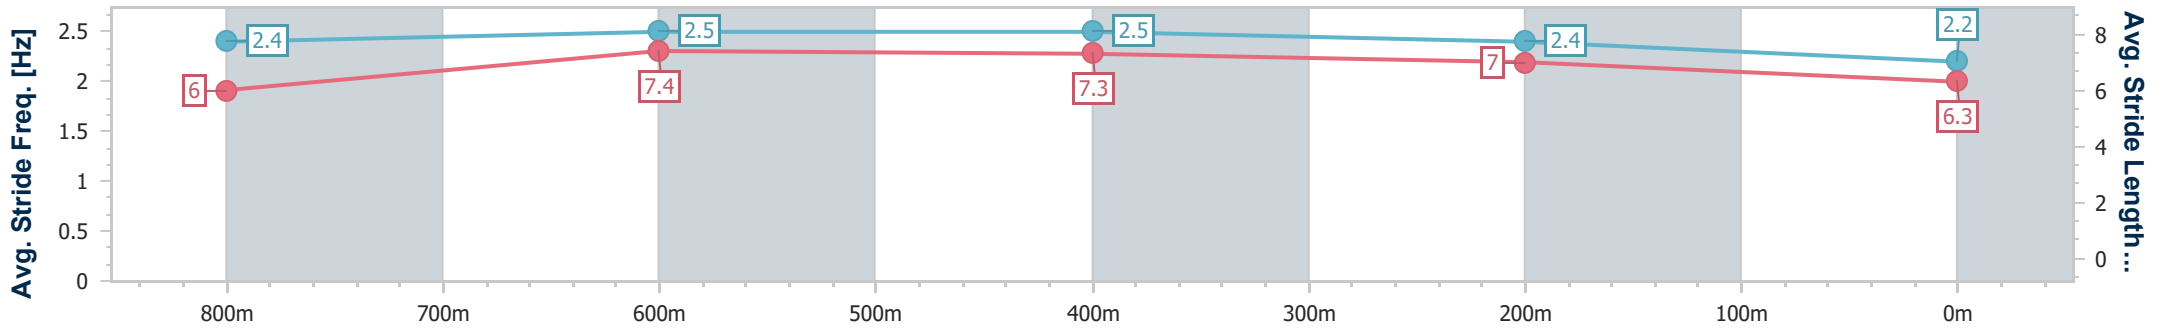

Sunshine Coast QLD Professional

Race 9: XXXX BAT OUT OF HELL - 1000m

11 May 2024 - 17:31

Track Rating: Heavy 10, Weather: Overcast, Rail Position: True

Section	Overall	800m	600m	400m	200m
Section Times	1:01.59 [13] (0:13.25)	0:48.34 [5] (0:11.06)	0:37.28 [7] (0:11.48)	0:25.80 [7] (0:11.55)	0:14.25 [7] (0:14.25)
Average Speed [km/h]	54.4	67.2	65.1	62.4	50.6
Top Speed [km/h]	66.1	68.5	66.5	64.6	59.2
Avg. Dist. to Rail [m]	12.6	8.0	6.8	13.5	13.4
Avg. Stride Freq. [Hz]	2.4	2.5	2.5	2.4	2.2
Avg. Stride Length [m]	6.0	7.4	7.3	7.0	6.3

- [] Ranking at each section and finish
- .-.- No data available at this section
- NA No data available

Horse/Jockey Name	Queen Assassin
Final Rank	14
Fastest Section Time (Section)	0:10.61 (800m)
Top Speed [km/h] (Section)	70.1 (800m)
Race State	Finished