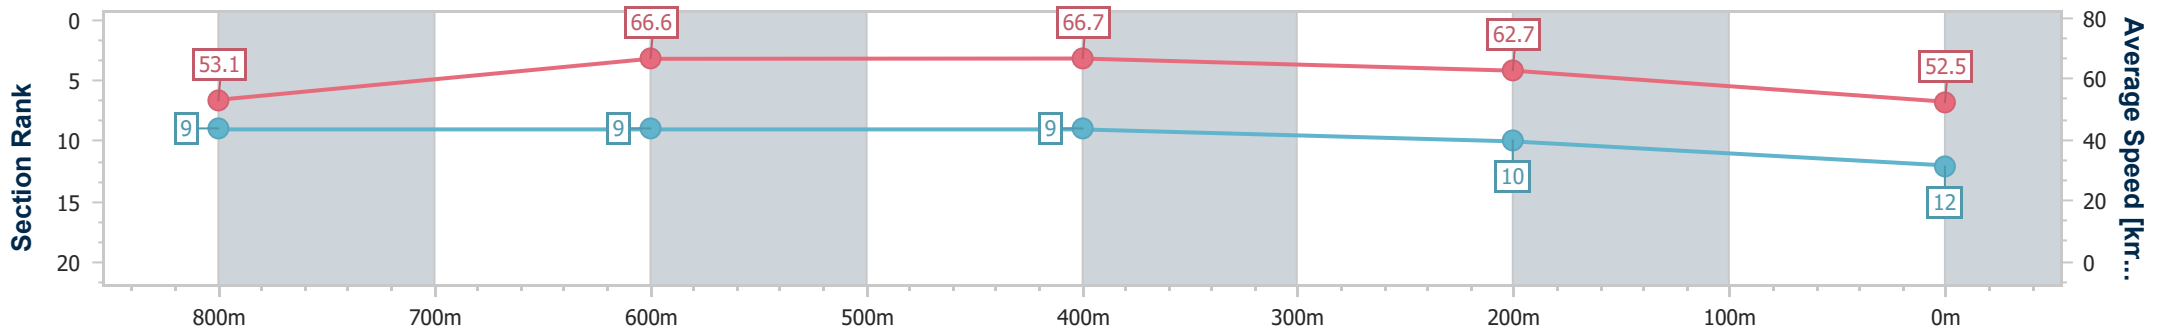

Sunshine Coast QLD Professional

Race 9: XXXX BAT OUT OF HELL - 1000m

11 May 2024 - 17:31

Track Rating: Heavy 10, Weather: Overcast, Rail Position: True

Section	Overall	800m	600m	400m	200m
Section Times	1:01.20 [12] (0:13.56)	0:47.64 [9] (0:11.08)	0:36.56 [9] (0:11.35)	0:25.21 [9] (0:11.44)	0:13.77 [10] (0:13.77)
Average Speed [km/h]	53.1	66.6	66.7	62.7	52.5
Top Speed [km/h]	65.5	67.6	67.2	65.6	59.6
Avg. Dist. to Rail [m]	12.5	7.0	8.1	15.2	15.1
Avg. Stride Freq. [Hz]	2.3	2.3	2.4	2.4	2.2
Avg. Stride Length [m]	6.1	7.9	7.8	7.4	6.5