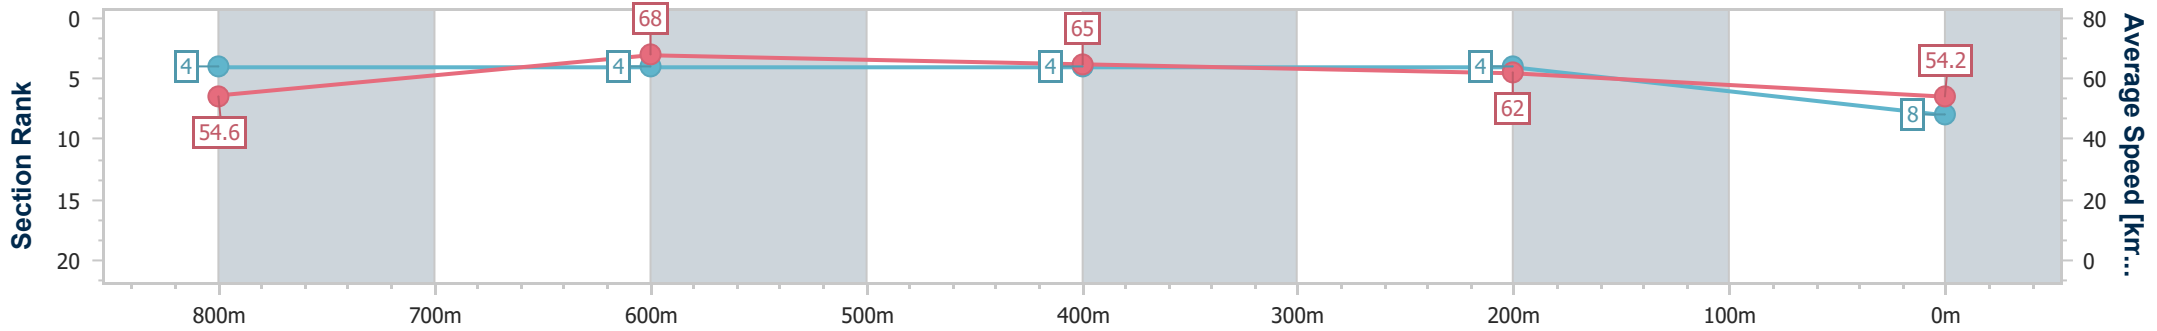

Sunshine Coast QLD Professional

Race 9: XXXX BAT OUT OF HELL - 1000m

11 May 2024 - 17:31

Track Rating: Heavy 10, Weather: Overcast, Rail Position: True

Section	Overall	800m	600m	400m	200m
Section Times	1:00.46 [8] (0:13.20)	0:47.26 [4] (0:10.86)	0:36.40 [4] (0:11.52)	0:24.88 [4] (0:11.63)	0:13.25 [4] (0:13.25)
Average Speed [km/h]	54.6	68.0	65.0	62.0	54.2
Top Speed [km/h]	67.5	68.5	67.7	64.7	58.0
Avg. Dist. to Rail [m]	15.0	7.6	6.8	12.6	10.5
Avg. Stride Freq. [Hz]	2.4	2.5	2.4	2.4	2.3
Avg. Stride Length [m]	6.1	7.4	7.7	7.2	6.7