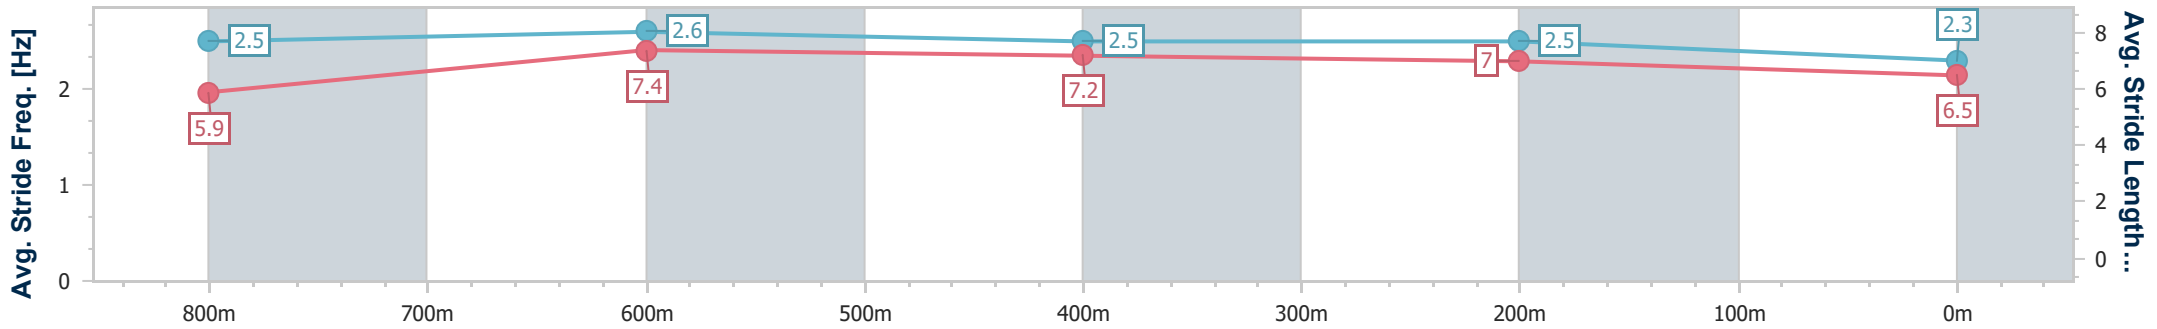

Sunshine Coast QLD Professional

Race 9: XXXX BAT OUT OF HELL - 1000m

11 May 2024 - 17:31

Track Rating: Heavy 10, Weather: Overcast, Rail Position: True

Section	Overall	800m	600m	400m	200m
Section Times	1:00.13 [4] (0:13.04)	0:47.09 [3] (0:10.59)	0:36.50 [2] (0:11.40)	0:25.10 [1] (0:11.72)	0:13.38 [1] (0:13.38)
Average Speed [km/h]	55.1	69.0	64.4	61.4	54.0
Top Speed [km/h]	69.1	70.0	67.2	62.4	59.5
Avg. Dist. to Rail [m]	7.3	4.6	3.6	9.1	12.0
Avg. Stride Freq. [Hz]	2.5	2.6	2.5	2.5	2.3
Avg. Stride Length [m]	5.9	7.4	7.2	7.0	6.5

- [] Ranking at each section and finish
- .-.- No data available at this section
- NA No data available

Horse/Jockey Name	Hidden Wealth
Final Rank	5
Fastest Section Time (Section)	0:11.08 (800m)
Top Speed [km/h] (Section)	68.8 (800m)
Race State	Finished