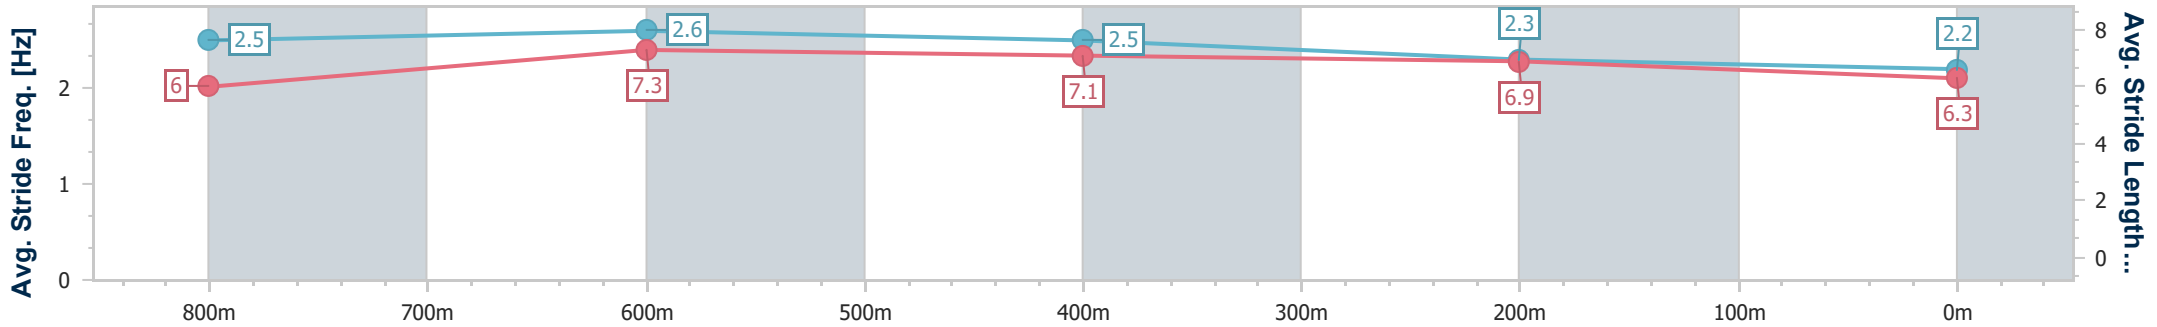

- [] Ranking at each section and finish
- .-.- No data available at this section
- NA No data available

Horse/Jockey Name	Queen Assassin
Final Rank	14
Fastest Section Time (Section)	0:10.61 (800m)
Top Speed [km/h] (Section)	70.1 (800m)
Race State	Finished

Sunshine Coast QLD Professional

Race 9: XXXX BAT OUT OF HELL - 1000m

11 May 2024 - 17:31

Track Rating: Heavy 10, Weather: Overcast, Rail Position: True

Section	Overall	800m	600m	400m	200m
Section Times	1:02.26 [14] (0:12.87)	0:49.39 [1] (0:10.61)	0:38.78 [1] (0:11.72)	0:27.06 [2] (0:12.43)	0:14.63 [13] (0:14.63)
Average Speed [km/h]	56.0	68.4	63.3	57.9	49.3
Top Speed [km/h]	69.4	70.1	66.0	60.4	54.2
Avg. Dist. to Rail [m]	5.4	3.4	4.9	8.2	6.9
Avg. Stride Freq. [Hz]	2.5	2.6	2.5	2.3	2.2
Avg. Stride Length [m]	6.0	7.3	7.1	6.9	6.3

- [] Ranking at each section and finish
- .-.- No data available at this section
- NA No data available