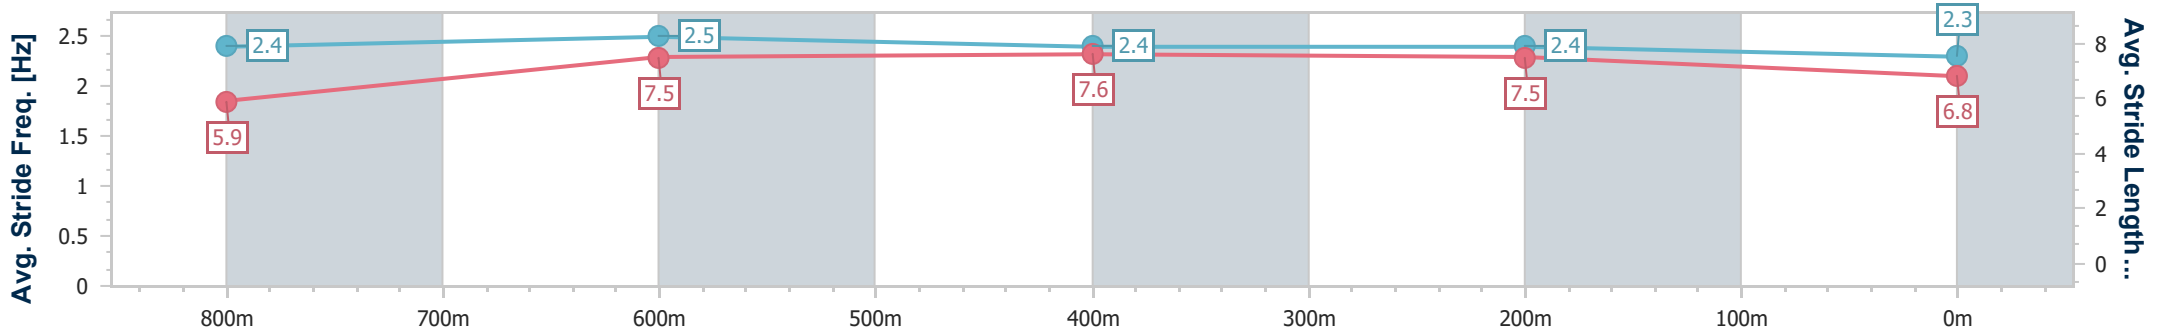

Sunshine Coast QLD Professional

Race 9: XXXX BAT OUT OF HELL - 1000m

11 May 2024 - 17:31

Track Rating: Heavy 10, Weather: Overcast, Rail Position: True

Section	Overall	800m	600m	400m	200m
Section Times	1:00.29 [5] (0:13.83)	0:46.46 [12] (0:11.08)	0:35.38 [14] (0:11.39)	0:23.99 [13] (0:11.21)	0:12.78 [11] (0:12.78)
Average Speed [km/h]	52.0	67.5	66.7	64.2	56.3
Top Speed [km/h]	65.8	68.8	67.8	66.4	62.5
Avg. Dist. to Rail [m]	15.6	10.5	9.3	12.6	12.4
Avg. Stride Freq. [Hz]	2.4	2.5	2.4	2.4	2.3
Avg. Stride Length [m]	5.9	7.5	7.6	7.5	6.8