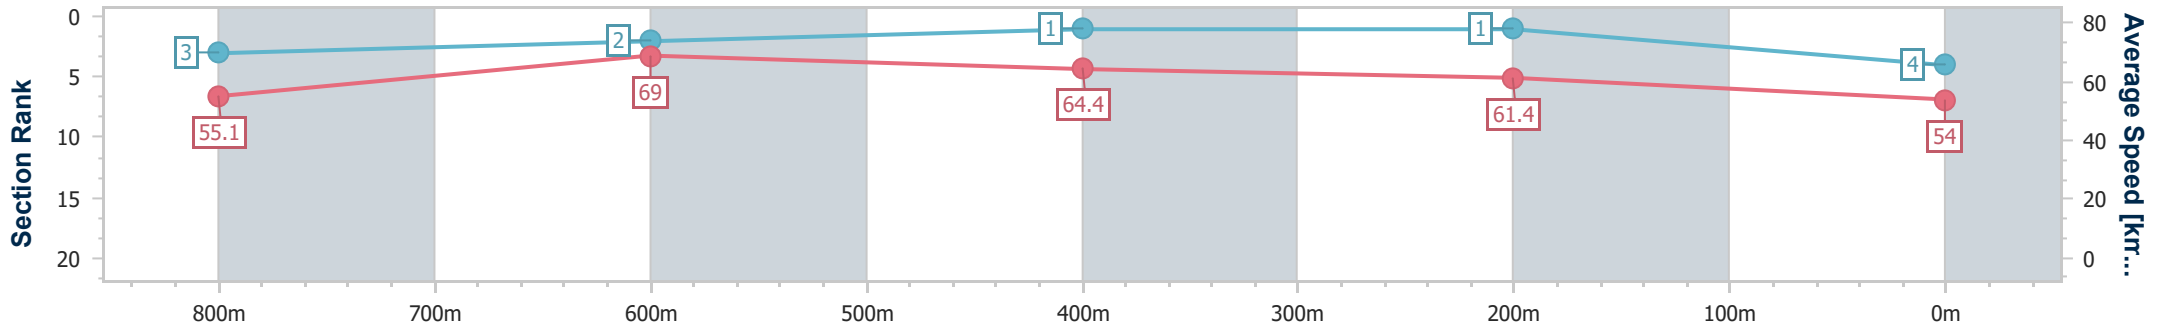

Sunshine Coast QLD Professional

Race 9: XXXX BAT OUT OF HELL - 1000m

11 May 2024 - 17:31

Track Rating: Heavy 10, Weather: Overcast, Rail Position: True

Section	Overall	800m	600m	400m	200m
Section Times	1:00.13 [4] (0:13.04)	0:47.09 [3] (0:10.59)	0:36.50 [2] (0:11.40)	0:25.10 [1] (0:11.72)	0:13.38 [1] (0:13.38)
Average Speed [km/h]	55.1	69.0	64.4	61.4	54.0
Top Speed [km/h]	69.1	70.0	67.2	62.4	59.5
Avg. Dist. to Rail [m]	7.3	4.6	3.6	9.1	12.0
Avg. Stride Freq. [Hz]	2.5	2.6	2.5	2.5	2.3
Avg. Stride Length [m]	5.9	7.4	7.2	7.0	6.5