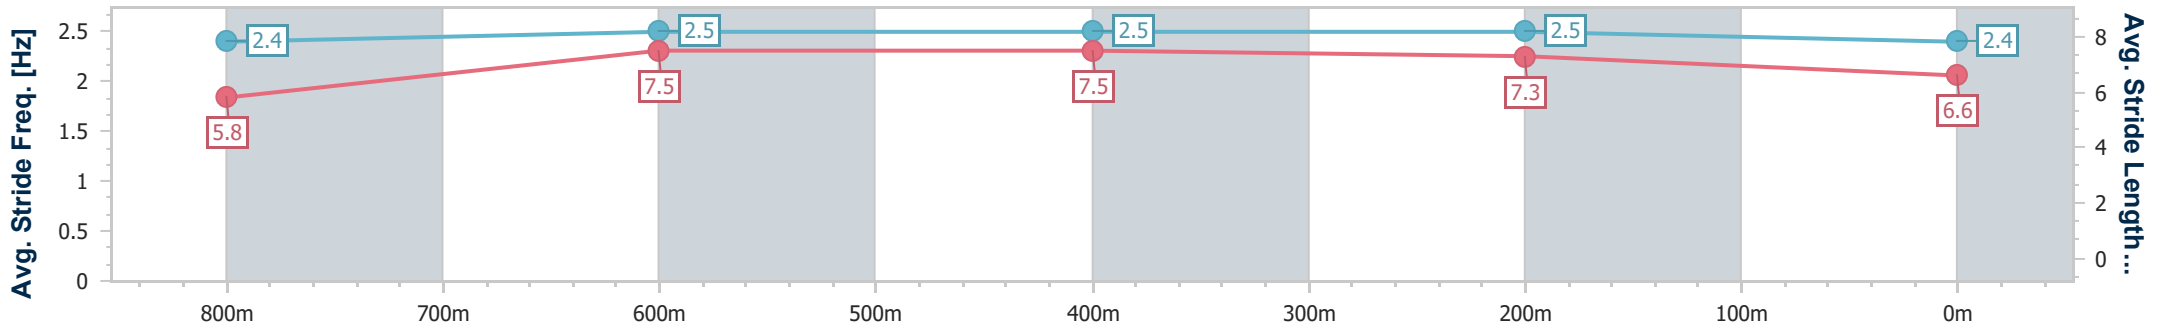

Sunshine Coast QLD Professional

Race 9: XXXX BAT OUT OF HELL - 1000m

11 May 2024 - 17:31

Track Rating: Heavy 10, Weather: Overcast, Rail Position: True

Section	Overall	800m	600m	400m	200m
Section Times	0:59.90 [3] (0:13.88)	0:46.02 [13] (0:11.01)	0:35.01 [12] (0:11.27)	0:23.74 [12] (0:11.12)	0:12.62 [5] (0:12.62)
Average Speed [km/h]	51.8	66.6	66.6	64.7	57.0
Top Speed [km/h]	63.8	67.8	67.5	66.6	62.2
Avg. Dist. to Rail [m]	10.6	6.0	6.5	12.5	13.9
Avg. Stride Freq. [Hz]	2.4	2.5	2.5	2.5	2.4
Avg. Stride Length [m]	5.8	7.5	7.5	7.3	6.6