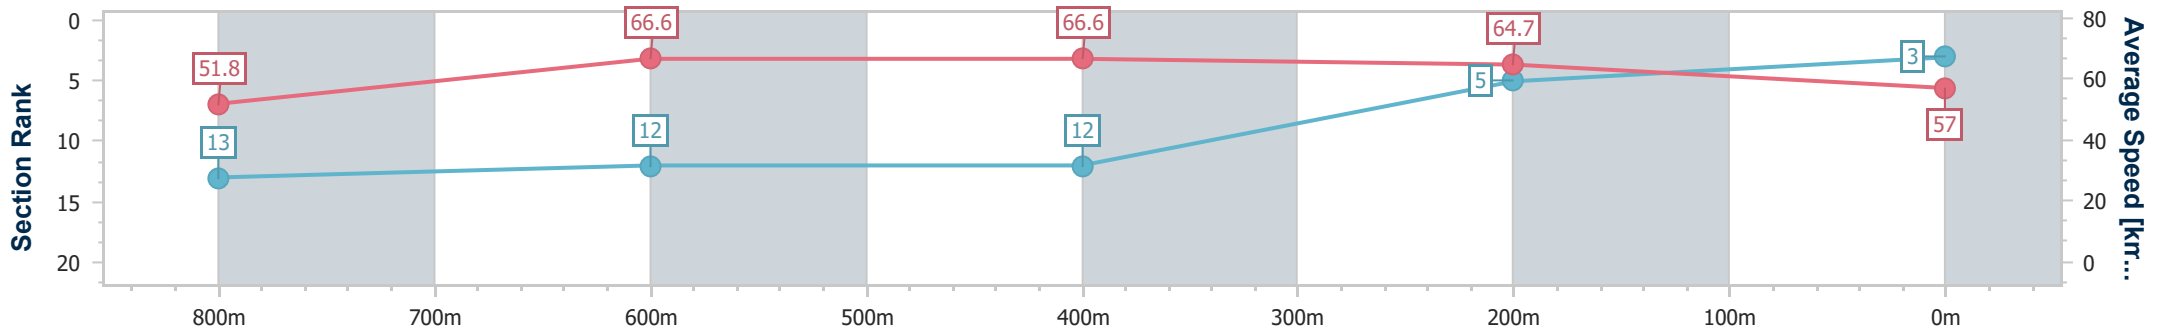

Sunshine Coast QLD Professional

Race 9: XXXX BAT OUT OF HELL - 1000m

11 May 2024 - 17:31

Track Rating: Heavy 10, Weather: Overcast, Rail Position: True

Section	Overall	800m	600m	400m	200m
Section Times	0:59.90 [3] (0:13.88)	0:46.02 [13] (0:11.01)	0:35.01 [12] (0:11.27)	0:23.74 [12] (0:11.12)	0:12.62 [5] (0:12.62)
Average Speed [km/h]	51.8	66.6	66.6	64.7	57.0
Top Speed [km/h]	63.8	67.8	67.5	66.6	62.2
Avg. Dist. to Rail [m]	10.6	6.0	6.5	12.5	13.9
Avg. Stride Freq. [Hz]	2.4	2.5	2.5	2.5	2.4
Avg. Stride Length [m]	5.8	7.5	7.5	7.3	6.6