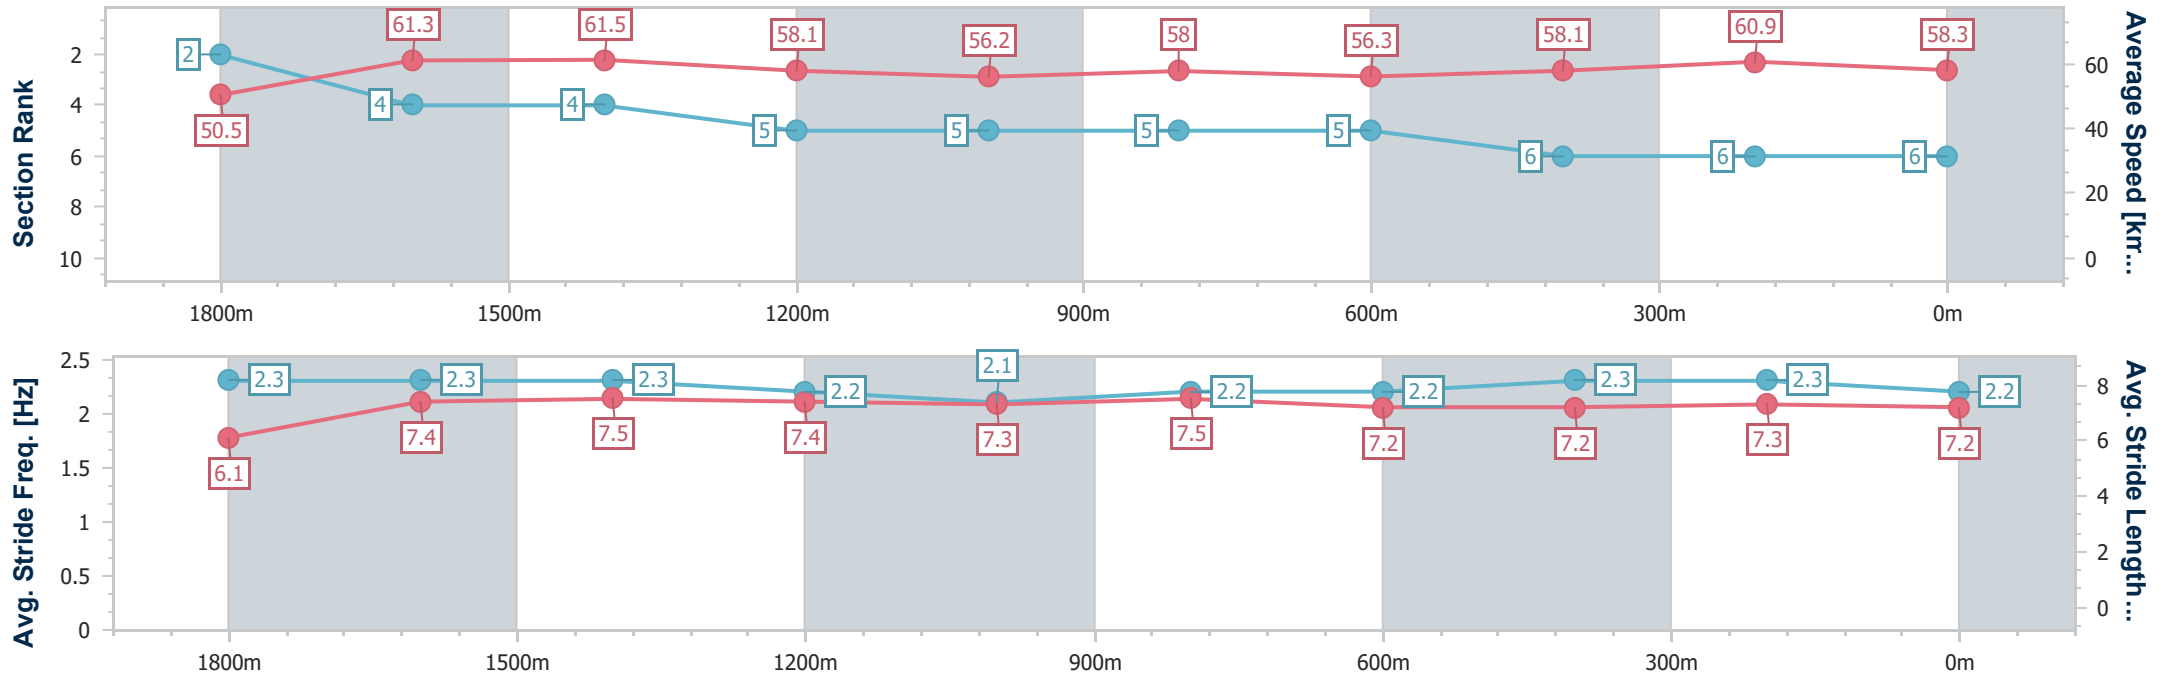

- [ ] Ranking at each section and finish
- .-.- No data available at this section
- NA No data available

Horse/Jockey Name	Rocked
Final Rank	6
Fastest Section Time (Section)	0:11.71 (1600m)
Top Speed [km/h] (Section)	64.4 (Overall)
Race State	Finished

Sunshine Coast Poly Track QLD Professional

Race 5: CALOUNDRA RSL BENCHMARK 62 Handicap - 2000m

31 March 2024 - 15:05

Track Rating: Synthetic, Weather: Overcast, Rail Position: True

Section	Overall	1800m	1600m	1400m	1200m	1000m	800m	600m	400m	200m
Section Times	2:04.98 [6] (0:14.26)	1:50.72 [2] (0:11.76)	1:38.96 [4] (0:11.71)	1:27.25 [4] (0:12.44)	1:14.81 [5] (0:12.90)	1:01.91 [5] (0:12.45)	0:49.46 [5] (0:12.94)	0:36.52 [5] (0:12.44)	0:24.08 [6] (0:11.84)	0:12.24 [6] (0:12.24)
Average Speed [km/h]	50.5	61.3	61.5	58.1	56.2	58.0	56.3	58.1	60.9	58.3
Top Speed [km/h]	64.4	62.3	62.5	60.2	57.0	59.6	57.0	59.2	61.6	60.9
Avg. Dist. to Rail [m]	1.4	0.3	0.4	1.7	2.6	2.7	1.8	1.0	2.7	4.4
Avg. Stride Freq. [Hz]	2.3	2.3	2.3	2.2	2.1	2.2	2.2	2.3	2.3	2.2
Avg. Stride Length [m]	6.1	7.4	7.5	7.4	7.3	7.5	7.2	7.2	7.3	7.2

- [ ] Ranking at each section and finish
- .-.- No data available at this section
- NA No data available

Horse/Jockey Name	Koolatah
Final Rank	7
Fastest Section Time (Section)	0:11.47 (1800m)
Top Speed [km/h] (Section)	64.0 (1800m)
Race State	Finished