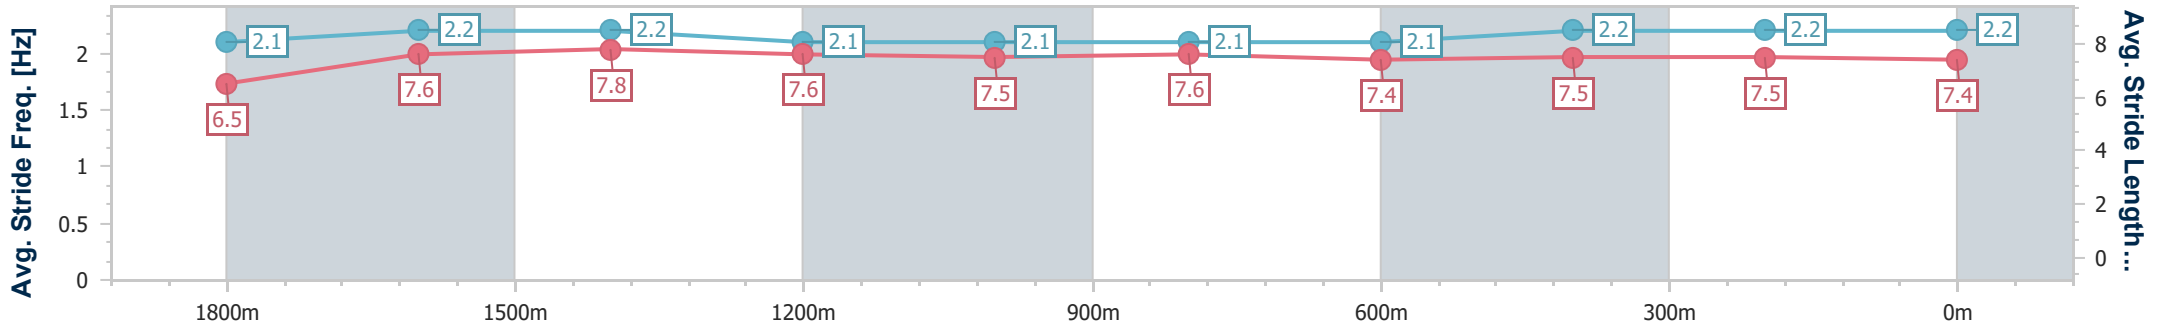

Sunshine Coast Poly Track QLD Professional

Race 5: CALOUNDRA RSL BENCHMARK 62 Handicap - 2000m

31 March 2024 - 15:05

Track Rating: Synthetic, Weather: Overcast, Rail Position: True

Section	Overall	1800m	1600m	1400m	1200m	1000m	800m	600m	400m	200m
Section Times	2:04.71 [3] (0:14.59)	1:50.12 [6] (0:11.77)	1:38.35 [7] (0:11.76)	1:26.59 [7] (0:12.36)	1:14.23 [7] (0:12.91)	1:01.32 [7] (0:12.34)	0:48.98 [7] (0:12.83)	0:36.15 [7] (0:12.19)	0:23.96 [4] (0:11.87)	0:12.09 [4] (0:12.09)
Average Speed [km/h]	49.4	61.0	61.2	58.4	56.0	58.5	56.4	59.2	60.6	59.3
Top Speed [km/h]	62.9	63.5	62.4	60.3	57.5	59.5	57.7	60.3	61.1	60.8
Avg. Dist. to Rail [m]	2.2	0.4	0.3	1.3	1.7	1.7	1.0	0.1	0.4	1.3
Avg. Stride Freq. [Hz]	2.1	2.2	2.2	2.1	2.1	2.1	2.1	2.2	2.2	2.2
Avg. Stride Length [m]	6.5	7.6	7.8	7.6	7.5	7.6	7.4	7.5	7.5	7.4

- [ ] Ranking at each section and finish
- .-.- No data available at this section
- NA No data available

Horse/Jockey Name	Hereditary
Final Rank	4
Fastest Section Time (Section)	0:11.52 (1800m)
Top Speed [km/h] (Section)	64.0 (Overall)
Race State	Finished