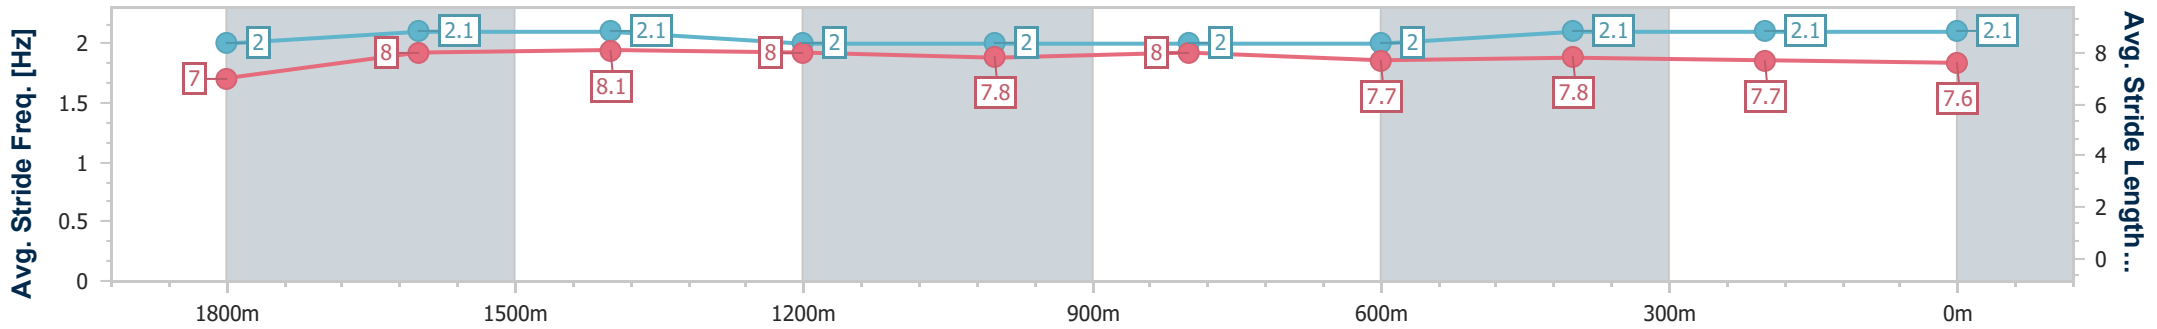

Sunshine Coast Poly Track QLD Professional

Race 5: CALOUNDRA RSL BENCHMARK 62 Handicap - 2000m

31 March 2024 - 15:05

Track Rating: Synthetic, Weather: Overcast, Rail Position: True

Section	Overall	1800m	1600m	1400m	1200m	1000m	800m	600m	400m	200m
Section Times	2:05.11 [8] (0:14.35)	1:50.76 [4] (0:11.71)	1:39.05 [5] (0:11.71)	1:27.34 [5] (0:12.35)	1:14.99 [4] (0:12.84)	1:02.15 [4] (0:12.30)	0:49.85 [4] (0:12.88)	0:36.97 [3] (0:12.42)	0:24.55 [3] (0:12.14)	0:12.41 [5] (0:12.41)
Average Speed [km/h]	50.1	61.5	61.4	58.3	56.1	58.5	55.8	58.9	59.2	57.6
Top Speed [km/h]	63.4	63.4	62.6	60.2	57.3	59.3	57.2	59.6	60.4	59.9
Avg. Dist. to Rail [m]	0.9	0.7	0.3	0.3	0.3	0.4	0.3	2.0	5.9	6.7
Avg. Stride Freq. [Hz]	2.0	2.1	2.1	2.0	2.0	2.0	2.0	2.1	2.1	2.1
Avg. Stride Length [m]	7.0	8.0	8.1	8.0	7.8	8.0	7.7	7.8	7.7	7.6