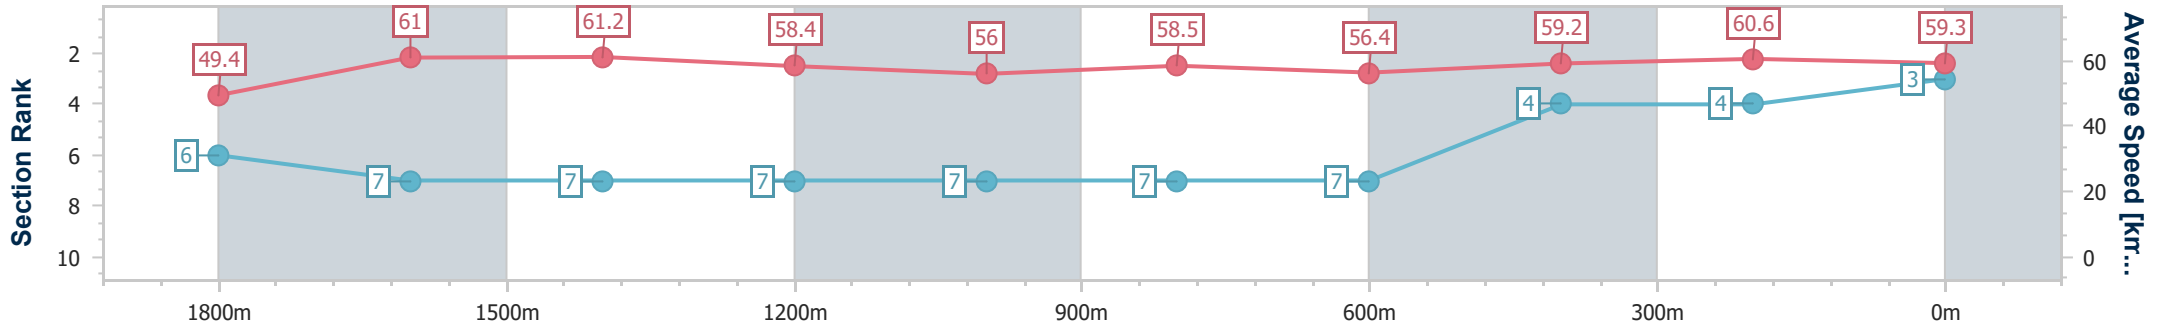

Sunshine Coast Poly Track QLD Professional

Race 5: CALOUNDRA RSL BENCHMARK 62 Handicap - 2000m

31 March 2024 - 15:05

Track Rating: Synthetic, Weather: Overcast, Rail Position: True

Section	Overall	1800m	1600m	1400m	1200m	1000m	800m	600m	400m	200m
Section Times	2:04.71 [3] (0:14.59)	1:50.12 [6] (0:11.77)	1:38.35 [7] (0:11.76)	1:26.59 [7] (0:12.36)	1:14.23 [7] (0:12.91)	1:01.32 [7] (0:12.34)	0:48.98 [7] (0:12.83)	0:36.15 [7] (0:12.19)	0:23.96 [4] (0:11.87)	0:12.09 [4] (0:12.09)
Average Speed [km/h]	49.4	61.0	61.2	58.4	56.0	58.5	56.4	59.2	60.6	59.3
Top Speed [km/h]	62.9	63.5	62.4	60.3	57.5	59.5	57.7	60.3	61.1	60.8
Avg. Dist. to Rail [m]	2.2	0.4	0.3	1.3	1.7	1.7	1.0	0.1	0.4	1.3
Avg. Stride Freq. [Hz]	2.1	2.2	2.2	2.1	2.1	2.1	2.1	2.2	2.2	2.2
Avg. Stride Length [m]	6.5	7.6	7.8	7.6	7.5	7.6	7.4	7.5	7.5	7.4