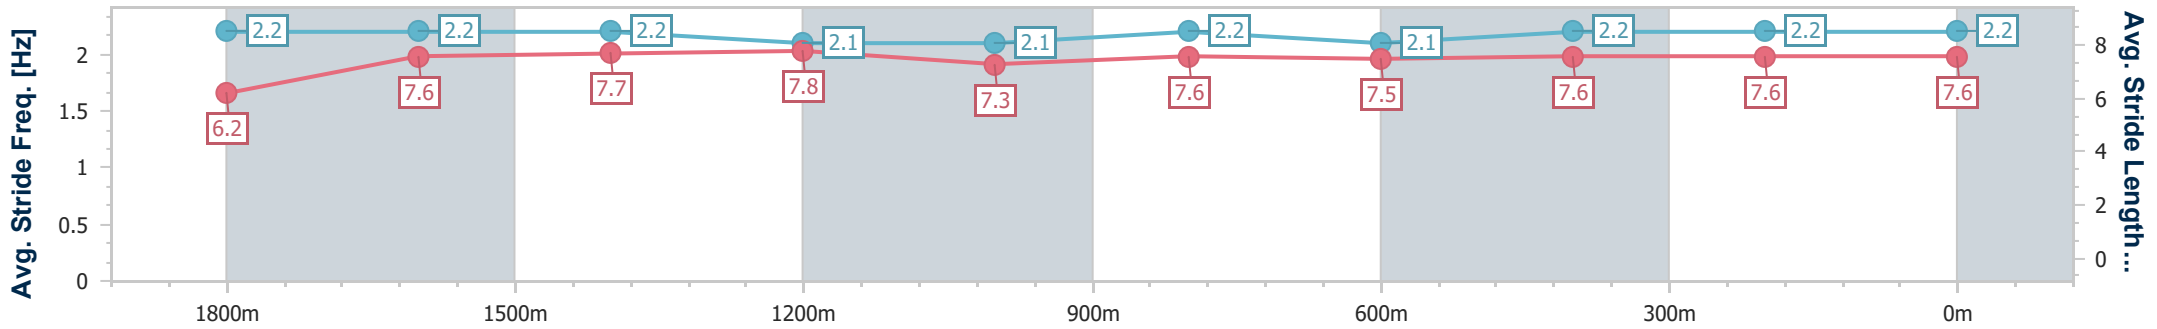

Sunshine Coast Poly Track QLD Professional

Race 5: CALOUNDRA RSL BENCHMARK 62 Handicap - 2000m

31 March 2024 - 15:05

Track Rating: Synthetic, Weather: Overcast, Rail Position: True

Section	Overall	1800m	1600m	1400m	1200m	1000m	800m	600m	400m	200m
Section Times	2:04.89 [5] (0:14.79)	1:50.10 [9] (0:11.91)	1:38.19 [9] (0:11.86)	1:26.33 [8] (0:12.09)	1:14.24 [8] (0:12.97)	1:01.27 [9] (0:12.27)	0:49.00 [9] (0:12.82)	0:36.18 [8] (0:12.39)	0:23.79 [8] (0:11.86)	0:11.93 [8] (0:11.93)
Average Speed [km/h]	48.7	60.6	61.0	59.9	55.7	58.8	56.9	59.2	60.7	60.2
Top Speed [km/h]	60.9	61.9	61.7	60.8	57.9	60.3	58.5	61.4	61.4	60.6
Avg. Dist. to Rail [m]	5.6	0.3	0.9	2.3	2.4	3.0	2.3	2.6	8.5	9.4
Avg. Stride Freq. [Hz]	2.2	2.2	2.2	2.1	2.1	2.2	2.1	2.2	2.2	2.2
Avg. Stride Length [m]	6.2	7.6	7.7	7.8	7.3	7.6	7.5	7.6	7.6	7.6

- [ ] Ranking at each section and finish
- .-.- No data available at this section
- NA No data available

Horse/Jockey Name	Rocked
Final Rank	6
Fastest Section Time (Section)	0:11.71 (1600m)
Top Speed [km/h] (Section)	64.4 (Overall)
Race State	Finished