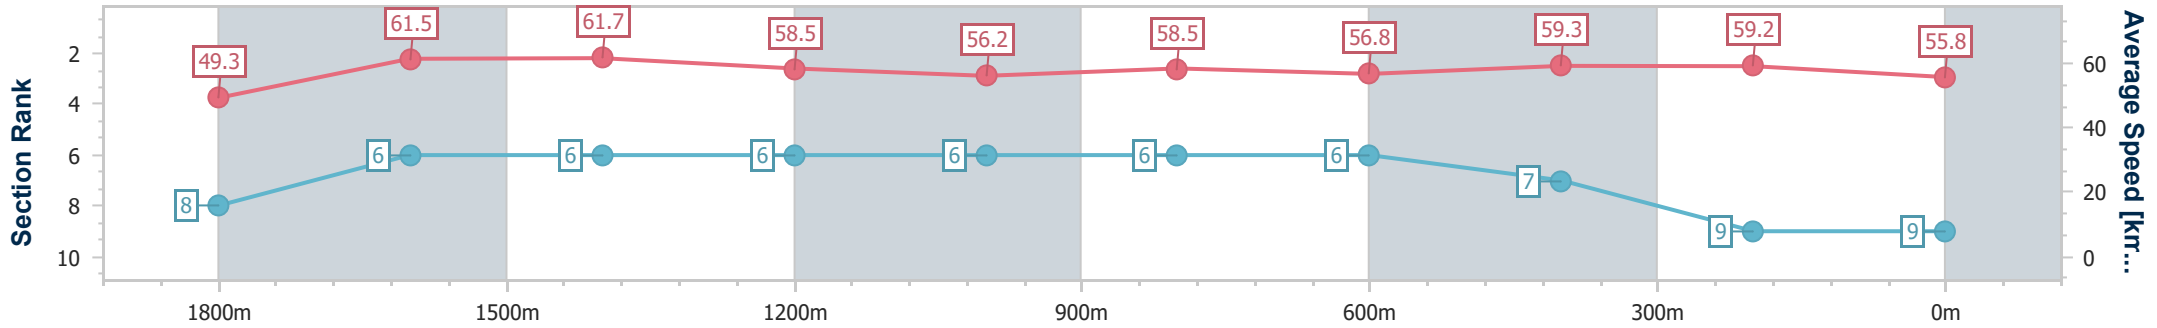

Sunshine Coast Poly Track QLD Professional

Race 5: CALOUNDRA RSL BENCHMARK 62 Handicap - 2000m

31 March 2024 - 15:05

Track Rating: Synthetic, Weather: Overcast, Rail Position: True

Section	Overall	1800m	1600m	1400m	1200m	1000m	800m	600m	400m	200m
Section Times	2:05.93 [9] (0:14.60)	1:51.33 [8] (0:11.75)	1:39.58 [6] (0:11.73)	1:27.85 [6] (0:12.39)	1:15.46 [6] (0:12.89)	1:02.57 [6] (0:12.31)	0:50.26 [6] (0:12.89)	0:37.37 [6] (0:12.37)	0:25.00 [7] (0:12.16)	0:12.84 [9] (0:12.84)
Average Speed [km/h]	49.3	61.5	61.7	58.5	56.2	58.5	56.8	59.3	59.2	55.8
Top Speed [km/h]	63.7	64.0	62.7	60.3	57.6	60.2	58.4	59.8	60.3	58.1
Avg. Dist. to Rail [m]	3.0	0.6	1.1	2.0	2.8	3.3	2.8	2.2	6.3	7.6
Avg. Stride Freq. [Hz]	2.2	2.3	2.3	2.2	2.2	2.2	2.2	2.2	2.2	2.2
Avg. Stride Length [m]	6.1	7.4	7.5	7.4	7.2	7.3	7.3	7.4	7.3	7.1

- [ ] Ranking at each section and finish
- .-.- No data available at this section
- NA No data available

Horse/Jockey Name	Iridessa
Final Rank	10
Fastest Section Time (Section)	0:11.92 (1600m)
Top Speed [km/h] (Section)	62.3 (Overall)
Race State	Finished