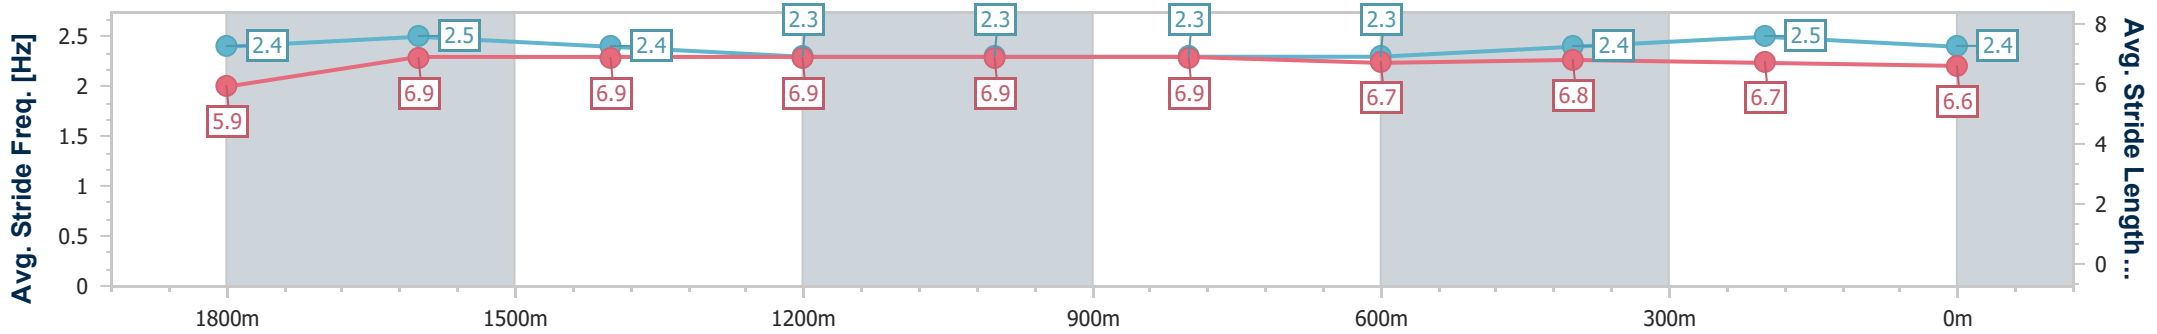

Sunshine Coast Poly Track QLD Professional

Race 5: CALOUNDRA RSL BENCHMARK 62 Handicap - 2000m

31 March 2024 - 15:05

Track Rating: Synthetic, Weather: Overcast, Rail Position: True

Section	Overall	1800m	1600m	1400m	1200m	1000m	800m	600m	400m	200m
Section Times	2:04.65 [2] (0:14.13)	1:50.52 [1] (0:11.56)	1:38.96 [1] (0:11.74)	1:27.22 [1] (0:12.40)	1:14.82 [1] (0:12.81)	1:02.01 [2] (0:12.43)	0:49.58 [2] (0:13.05)	0:36.53 [2] (0:12.24)	0:24.29 [1] (0:12.02)	0:12.27 [2] (0:12.27)
Average Speed [km/h]	50.9	62.0	61.6	58.3	56.5	57.9	56.1	59.2	60.1	58.2
Top Speed [km/h]	63.3	63.0	62.7	59.9	58.3	59.0	58.4	60.0	60.5	59.6
Avg. Dist. to Rail [m]	2.3	0.8	0.6	1.5	1.6	2.3	2.4	1.2	2.6	4.3
Avg. Stride Freq. [Hz]	2.4	2.5	2.4	2.3	2.3	2.3	2.3	2.4	2.5	2.4
Avg. Stride Length [m]	5.9	6.9	6.9	6.9	6.9	6.9	6.7	6.8	6.7	6.6