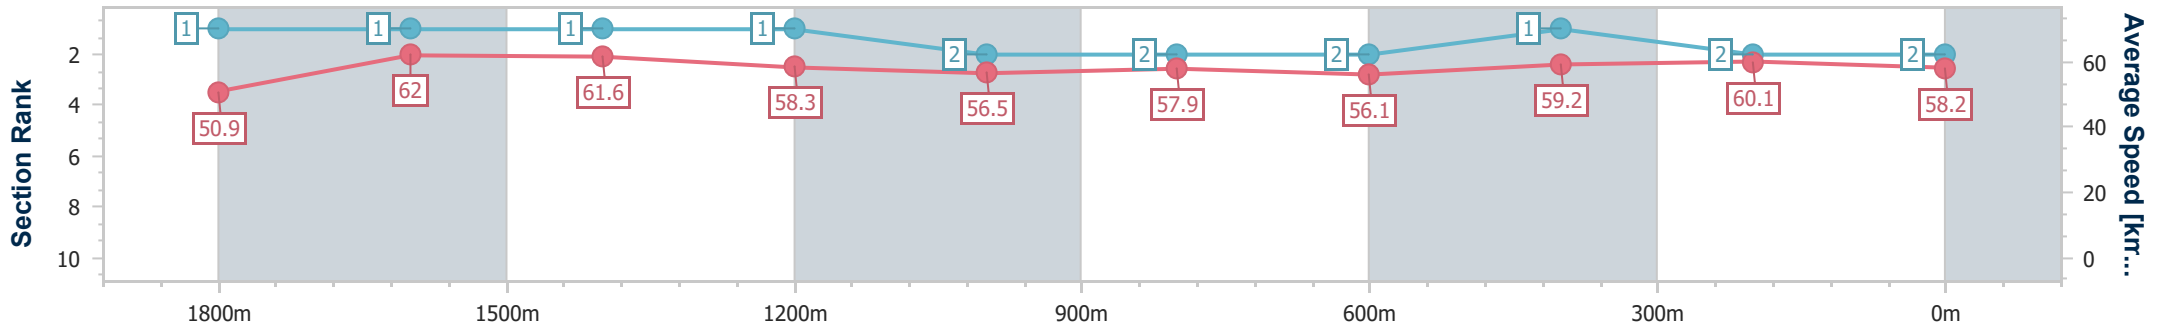

Sunshine Coast Poly Track QLD Professional

Race 5: CALOUNDRA RSL BENCHMARK 62 Handicap - 2000m

31 March 2024 - 15:05

Track Rating: Synthetic, Weather: Overcast, Rail Position: True

Section	Overall	1800m	1600m	1400m	1200m	1000m	800m	600m	400m	200m
Section Times	2:04.65 [2] (0:14.13)	1:50.52 [1] (0:11.56)	1:38.96 [1] (0:11.74)	1:27.22 [1] (0:12.40)	1:14.82 [1] (0:12.81)	1:02.01 [2] (0:12.43)	0:49.58 [2] (0:13.05)	0:36.53 [2] (0:12.24)	0:24.29 [1] (0:12.02)	0:12.27 [2] (0:12.27)
Average Speed [km/h]	50.9	62.0	61.6	58.3	56.5	57.9	56.1	59.2	60.1	58.2
Top Speed [km/h]	63.3	63.0	62.7	59.9	58.3	59.0	58.4	60.0	60.5	59.6
Avg. Dist. to Rail [m]	2.3	0.8	0.6	1.5	1.6	2.3	2.4	1.2	2.6	4.3
Avg. Stride Freq. [Hz]	2.4	2.5	2.4	2.3	2.3	2.3	2.3	2.4	2.5	2.4
Avg. Stride Length [m]	5.9	6.9	6.9	6.9	6.9	6.9	6.7	6.8	6.7	6.6