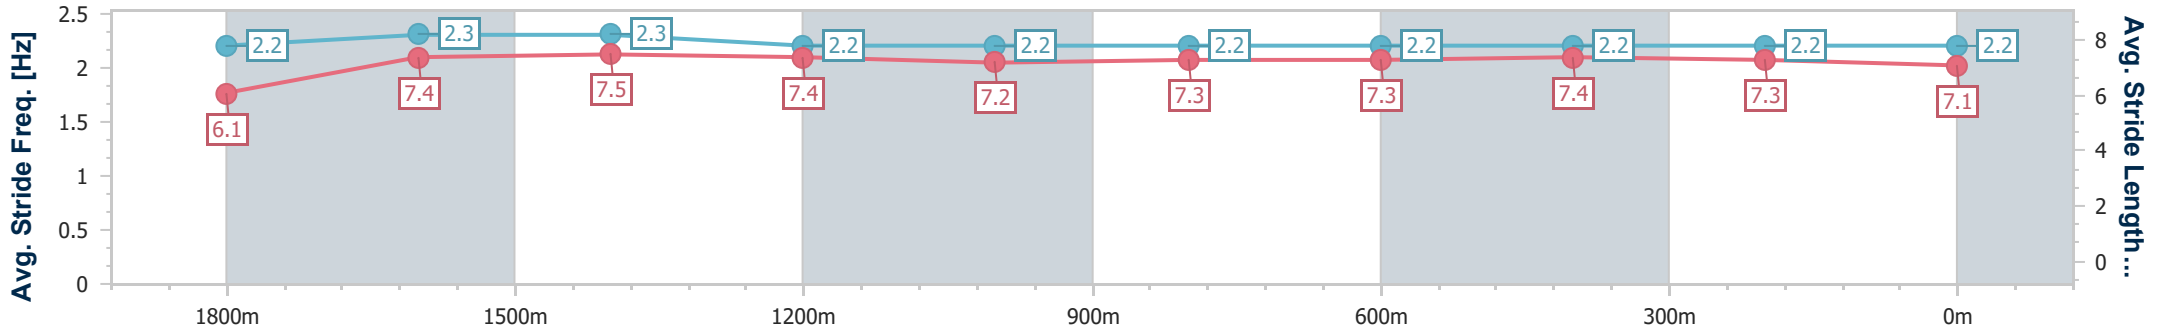

Sunshine Coast Poly Track QLD Professional

Race 5: CALOUNDRA RSL BENCHMARK 62 Handicap - 2000m

31 March 2024 - 15:05

Track Rating: Synthetic, Weather: Overcast, Rail Position: True

Section	Overall	1800m	1600m	1400m	1200m	1000m	800m	600m	400m	200m
Section Times	2:05.93 [9] (0:14.60)	1:51.33 [8] (0:11.75)	1:39.58 [6] (0:11.73)	1:27.85 [6] (0:12.39)	1:15.46 [6] (0:12.89)	1:02.57 [6] (0:12.31)	0:50.26 [6] (0:12.89)	0:37.37 [6] (0:12.37)	0:25.00 [7] (0:12.16)	0:12.84 [9] (0:12.84)
Average Speed [km/h]	49.3	61.5	61.7	58.5	56.2	58.5	56.8	59.3	59.2	55.8
Top Speed [km/h]	63.7	64.0	62.7	60.3	57.6	60.2	58.4	59.8	60.3	58.1
Avg. Dist. to Rail [m]	3.0	0.6	1.1	2.0	2.8	3.3	2.8	2.2	6.3	7.6
Avg. Stride Freq. [Hz]	2.2	2.3	2.3	2.2	2.2	2.2	2.2	2.2	2.2	2.2
Avg. Stride Length [m]	6.1	7.4	7.5	7.4	7.2	7.3	7.3	7.4	7.3	7.1

- [ ] Ranking at each section and finish
- .-.- No data available at this section
- NA No data available

Horse/Jockey Name	Iridessa
Final Rank	10
Fastest Section Time (Section)	0:11.92 (1600m)
Top Speed [km/h] (Section)	62.3 (Overall)
Race State	Finished