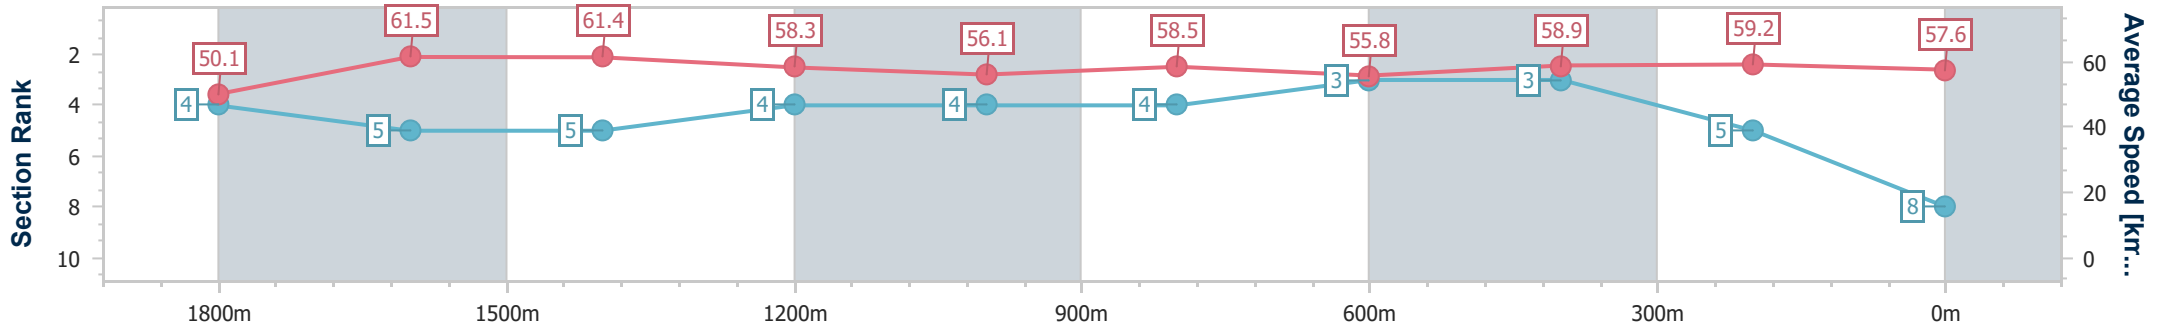

Sunshine Coast Poly Track QLD Professional

Race 5: CALOUNDRA RSL BENCHMARK 62 Handicap - 2000m

31 March 2024 - 15:05

Track Rating: Synthetic, Weather: Overcast, Rail Position: True

Section	Overall	1800m	1600m	1400m	1200m	1000m	800m	600m	400m	200m
Section Times	2:05.11 [8] (0:14.35)	1:50.76 [4] (0:11.71)	1:39.05 [5] (0:11.71)	1:27.34 [5] (0:12.35)	1:14.99 [4] (0:12.84)	1:02.15 [4] (0:12.30)	0:49.85 [4] (0:12.88)	0:36.97 [3] (0:12.42)	0:24.55 [3] (0:12.14)	0:12.41 [5] (0:12.41)
Average Speed [km/h]	50.1	61.5	61.4	58.3	56.1	58.5	55.8	58.9	59.2	57.6
Top Speed [km/h]	63.4	63.4	62.6	60.2	57.3	59.3	57.2	59.6	60.4	59.9
Avg. Dist. to Rail [m]	0.9	0.7	0.3	0.3	0.3	0.4	0.3	2.0	5.9	6.7
Avg. Stride Freq. [Hz]	2.0	2.1	2.1	2.0	2.0	2.0	2.0	2.1	2.1	2.1
Avg. Stride Length [m]	7.0	8.0	8.1	8.0	7.8	8.0	7.7	7.8	7.7	7.6