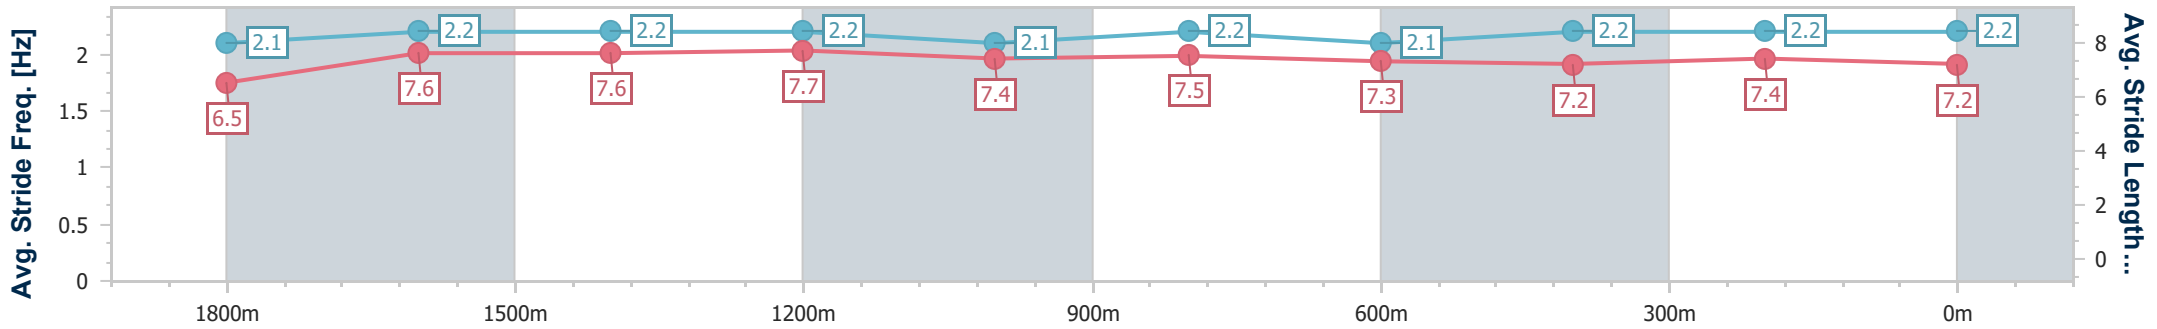

- [ ] Ranking at each section and finish
- .-.- No data available at this section
- NA No data available

Horse/Jockey Name	Iridessa
Final Rank	10
Fastest Section Time (Section)	0:11.92 (1600m)
Top Speed [km/h] (Section)	62.3 (Overall)
Race State	Finished

Sunshine Coast Poly Track QLD Professional

Race 5: CALOUNDRA RSL BENCHMARK 62 Handicap - 2000m

31 March 2024 - 15:05

Track Rating: Synthetic, Weather: Overcast, Rail Position: True

Section	Overall	1800m	1600m	1400m	1200m	1000m	800m	600m	400m	200m
Section Times	2:06.31 [10] (0:14.59)	1:51.72 [6] (0:12.09)	1:39.63 [8] (0:11.92)	1:27.71 [9] (0:12.06)	1:15.65 [9] (0:12.79)	1:02.86 [8] (0:12.38)	0:50.48 [8] (0:13.06)	0:37.42 [9] (0:12.71)	0:24.71 [10] (0:12.18)	0:12.53 [10] (0:12.53)
Average Speed [km/h]	49.3	60.0	61.0	60.2	56.8	58.1	56.3	57.2	59.2	57.2
Top Speed [km/h]	62.3	61.8	61.8	61.2	58.7	59.2	57.3	59.1	60.0	58.2
Avg. Dist. to Rail [m]	7.0	1.2	1.7	3.2	3.5	4.0	3.3	1.4	0.4	0.3
Avg. Stride Freq. [Hz]	2.1	2.2	2.2	2.2	2.1	2.2	2.1	2.2	2.2	2.2
Avg. Stride Length [m]	6.5	7.6	7.6	7.7	7.4	7.5	7.3	7.2	7.4	7.2

- [ ] Ranking at each section and finish
- .-.- No data available at this section
- NA No data available