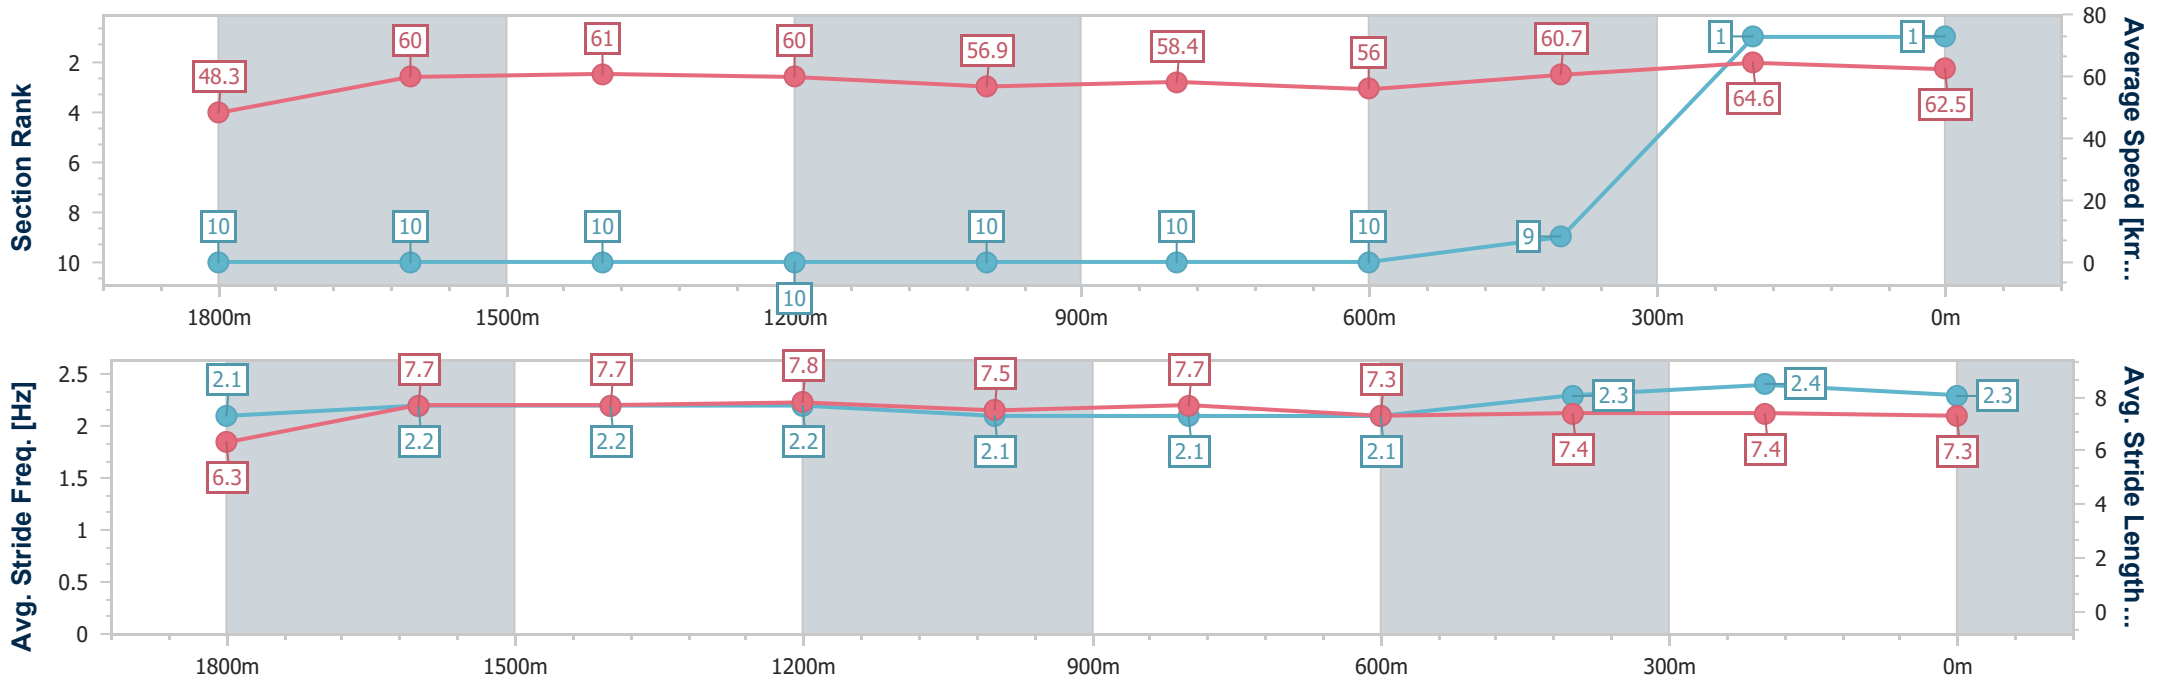

Sunshine Coast Poly Track QLD Professional

Race 5: CALOUNDRA RSL BENCHMARK 62 Handicap - 2000m

31 March 2024 - 15:05

Track Rating: Synthetic, Weather: Overcast, Rail Position: True

Section	Overall	1800m	1600m	1400m	1200m	1000m	800m	600m	400m	200m
Section Times	2:03.74 [1] (0:14.94)	1:48.80 [10] (0:12.02)	1:36.78 [10] (0:11.89)	1:24.89 [10] (0:12.05)	1:12.84 [10] (0:12.73)	1:00.11 [10] (0:12.35)	0:47.76 [10] (0:13.03)	0:34.73 [10] (0:12.12)	0:22.61 [9] (0:11.13)	0:11.48 [1] (0:11.48)
Average Speed [km/h]	48.3	60.0	61.0	60.0	56.9	58.4	56.0	60.7	64.6	62.5
Top Speed [km/h]	62.2	62.2	61.8	60.9	58.8	59.2	57.8	63.8	65.8	64.5
Avg. Dist. to Rail [m]	6.7	0.9	1.0	1.9	2.2	2.5	2.4	2.8	6.0	4.5
Avg. Stride Freq. [Hz]	2.1	2.2	2.2	2.2	2.1	2.1	2.1	2.3	2.4	2.3
Avg. Stride Length [m]	6.3	7.7	7.7	7.8	7.5	7.7	7.3	7.4	7.4	7.3