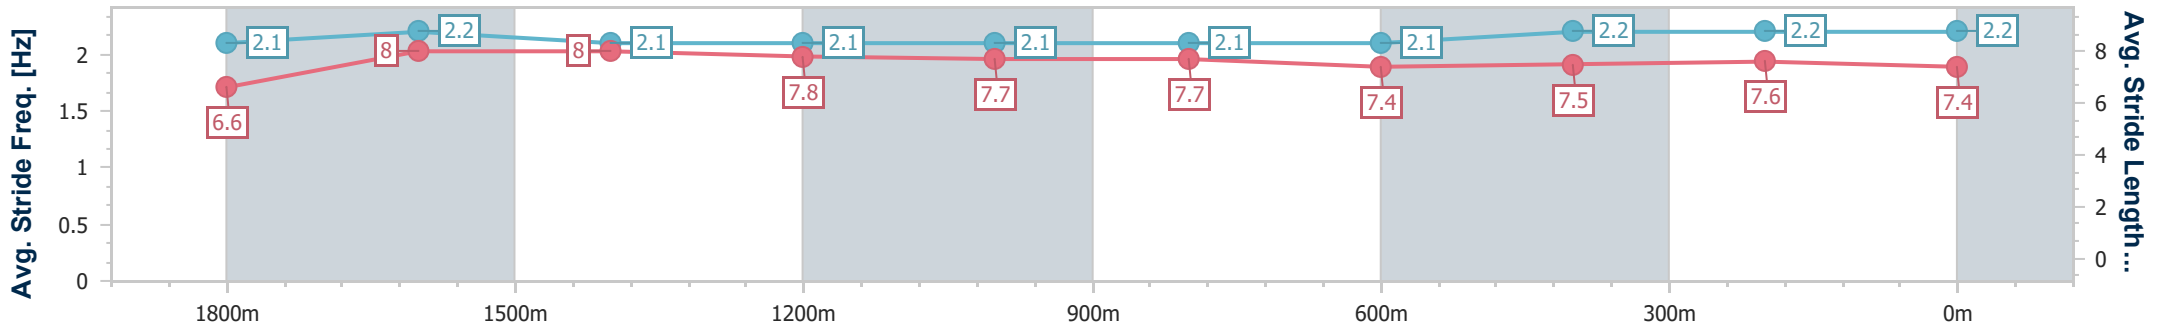

Sunshine Coast Poly Track QLD Professional

Race 5: CALOUNDRA RSL BENCHMARK 62 Handicap - 2000m

31 March 2024 - 15:05

Track Rating: Synthetic, Weather: Overcast, Rail Position: True

Section	Overall	1800m	1600m	1400m	1200m	1000m	800m	600m	400m	200m
Section Times	2:04.72 [4] (0:14.39)	1:50.33 [5] (0:11.52)	1:38.81 [3] (0:11.73)	1:27.08 [3] (0:12.40)	1:14.68 [3] (0:12.48)	1:02.20 [1] (0:12.42)	0:49.78 [1] (0:13.10)	0:36.68 [1] (0:12.46)	0:24.22 [2] (0:11.94)	0:12.28 [3] (0:12.28)
Average Speed [km/h]	50.1	62.7	61.9	58.6	58.2	58.0	55.6	58.1	60.3	57.9
Top Speed [km/h]	64.0	63.5	62.9	60.8	60.9	60.9	56.8	59.1	61.4	59.7
Avg. Dist. to Rail [m]	5.0	1.2	1.4	3.6	3.7	2.0	1.4	0.7	1.2	2.7
Avg. Stride Freq. [Hz]	2.1	2.2	2.1	2.1	2.1	2.1	2.1	2.2	2.2	2.2
Avg. Stride Length [m]	6.6	8.0	8.0	7.8	7.7	7.7	7.4	7.5	7.6	7.4

- [ ] Ranking at each section and finish
- .-.- No data available at this section
- NA No data available

Horse/Jockey Name	Contribution
Final Rank	5
Fastest Section Time (Section)	0:11.86 (1600m)
Top Speed [km/h] (Section)	61.9 (1800m)
Race State	Finished