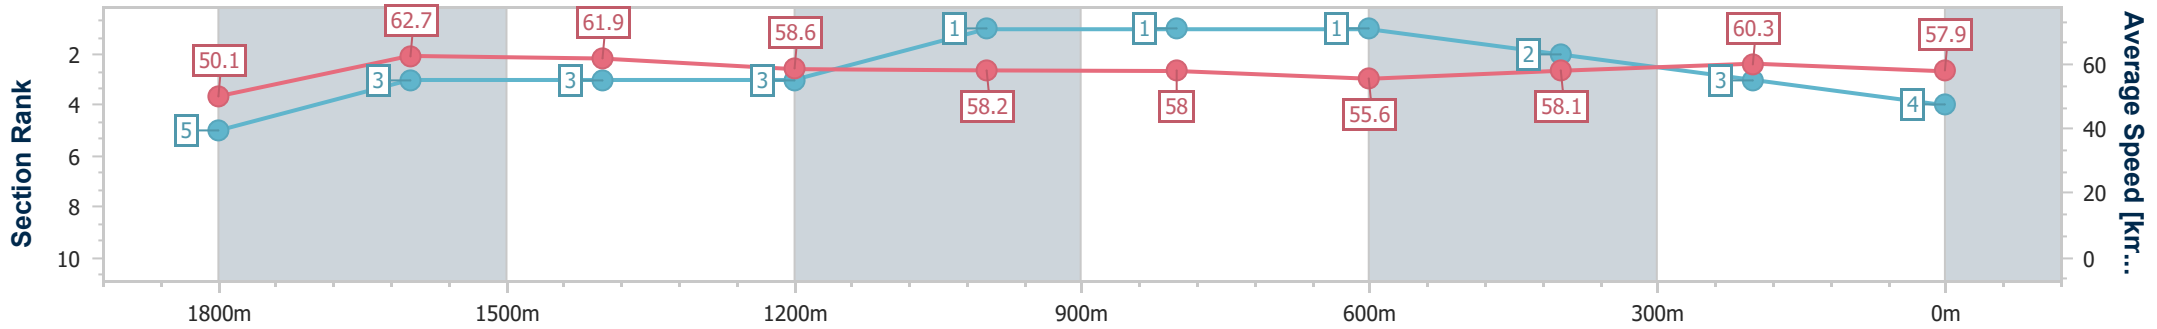

Sunshine Coast Poly Track QLD Professional

Race 5: CALOUNDRA RSL BENCHMARK 62 Handicap - 2000m

31 March 2024 - 15:05

Track Rating: Synthetic, Weather: Overcast, Rail Position: True

Section	Overall	1800m	1600m	1400m	1200m	1000m	800m	600m	400m	200m
Section Times	2:04.72 [4] (0:14.39)	1:50.33 [5] (0:11.52)	1:38.81 [3] (0:11.73)	1:27.08 [3] (0:12.40)	1:14.68 [3] (0:12.48)	1:02.20 [1] (0:12.42)	0:49.78 [1] (0:13.10)	0:36.68 [1] (0:12.46)	0:24.22 [2] (0:11.94)	0:12.28 [3] (0:12.28)
Average Speed [km/h]	50.1	62.7	61.9	58.6	58.2	58.0	55.6	58.1	60.3	57.9
Top Speed [km/h]	64.0	63.5	62.9	60.8	60.9	60.9	56.8	59.1	61.4	59.7
Avg. Dist. to Rail [m]	5.0	1.2	1.4	3.6	3.7	2.0	1.4	0.7	1.2	2.7
Avg. Stride Freq. [Hz]	2.1	2.2	2.1	2.1	2.1	2.1	2.1	2.2	2.2	2.2
Avg. Stride Length [m]	6.6	8.0	8.0	7.8	7.7	7.7	7.4	7.5	7.6	7.4

- [ ] Ranking at each section and finish
- .-.- No data available at this section
- NA No data available

Horse/Jockey Name	Contribution
Final Rank	5
Fastest Section Time (Section)	0:11.86 (1600m)
Top Speed [km/h] (Section)	61.9 (1800m)
Race State	Finished