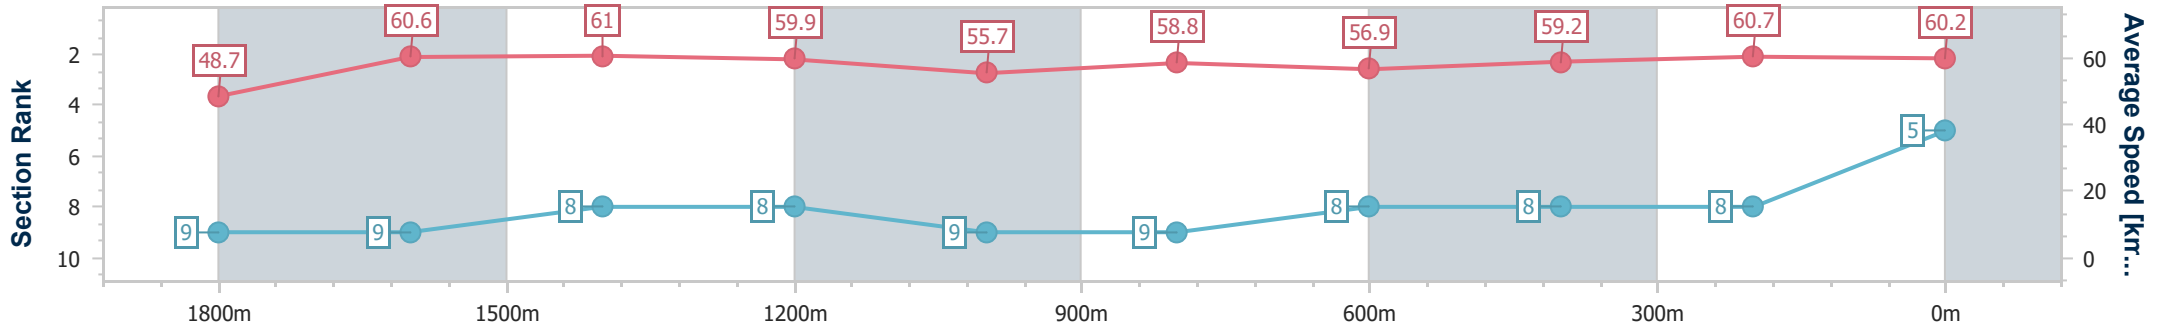

- [ ] Ranking at each section and finish
- .-.- No data available at this section
- NA No data available

Horse/Jockey Name	Contribution
Final Rank	5
Fastest Section Time (Section)	0:11.86 (1600m)
Top Speed [km/h] (Section)	61.9 (1800m)
Race State	Finished

Sunshine Coast Poly Track QLD Professional

Race 5: CALOUNDRA RSL BENCHMARK 62 Handicap - 2000m

31 March 2024 - 15:05

Track Rating: Synthetic, Weather: Overcast, Rail Position: True

Section	Overall	1800m	1600m	1400m	1200m	1000m	800m	600m	400m	200m
Section Times	2:04.89 [5] (0:14.79)	1:50.10 [9] (0:11.91)	1:38.19 [9] (0:11.86)	1:26.33 [8] (0:12.09)	1:14.24 [8] (0:12.97)	1:01.27 [9] (0:12.27)	0:49.00 [9] (0:12.82)	0:36.18 [8] (0:12.39)	0:23.79 [8] (0:11.86)	0:11.93 [8] (0:11.93)
Average Speed [km/h]	48.7	60.6	61.0	59.9	55.7	58.8	56.9	59.2	60.7	60.2
Top Speed [km/h]	60.9	61.9	61.7	60.8	57.9	60.3	58.5	61.4	61.4	60.6
Avg. Dist. to Rail [m]	5.6	0.3	0.9	2.3	2.4	3.0	2.3	2.6	8.5	9.4
Avg. Stride Freq. [Hz]	2.2	2.2	2.2	2.1	2.1	2.2	2.1	2.2	2.2	2.2
Avg. Stride Length [m]	6.2	7.6	7.7	7.8	7.3	7.6	7.5	7.6	7.6	7.6

- [ ] Ranking at each section and finish
- .-.- No data available at this section
- NA No data available

Horse/Jockey Name	Rocked
Final Rank	6
Fastest Section Time (Section)	0:11.71 (1600m)
Top Speed [km/h] (Section)	64.4 (Overall)
Race State	Finished