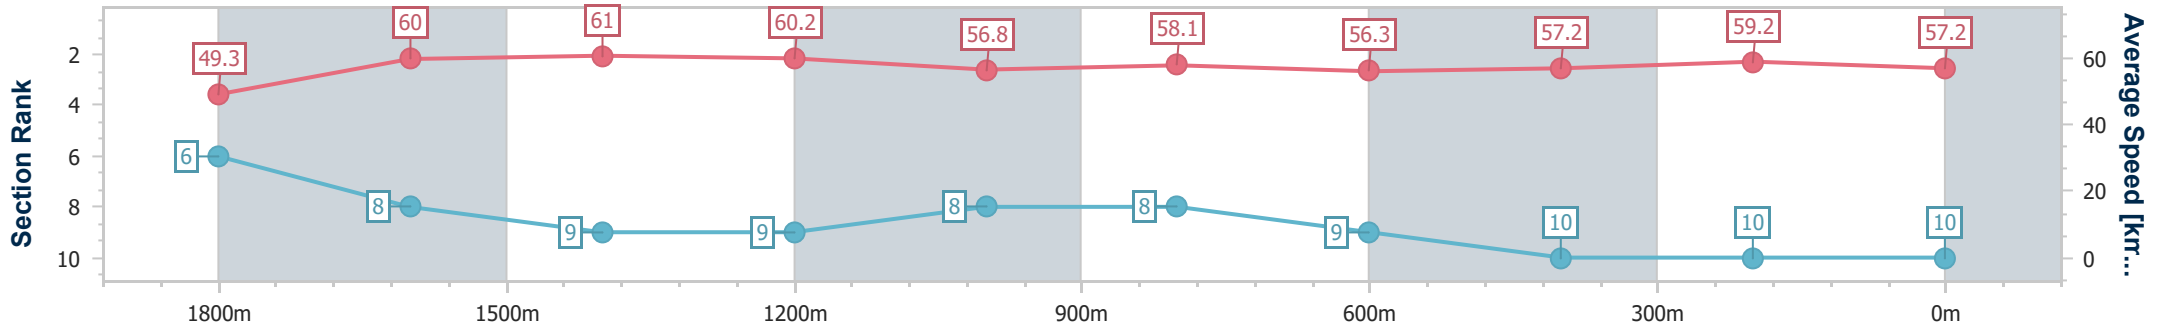

- [ ] Ranking at each section and finish
- .-.- No data available at this section
- NA No data available

Horse/Jockey Name	Iridessa
Final Rank	10
Fastest Section Time (Section)	0:11.92 (1600m)
Top Speed [km/h] (Section)	62.3 (Overall)
Race State	Finished

Sunshine Coast Poly Track QLD Professional

Race 5: CALOUNDRA RSL BENCHMARK 62 Handicap - 2000m

31 March 2024 - 15:05

Track Rating: Synthetic, Weather: Overcast, Rail Position: True

Section	Overall	1800m	1600m	1400m	1200m	1000m	800m	600m	400m	200m
Section Times	2:06.31 [10] (0:14.59)	1:51.72 [6] (0:12.09)	1:39.63 [8] (0:11.92)	1:27.71 [9] (0:12.06)	1:15.65 [9] (0:12.79)	1:02.86 [8] (0:12.38)	0:50.48 [8] (0:13.06)	0:37.42 [9] (0:12.71)	0:24.71 [10] (0:12.18)	0:12.53 [10] (0:12.53)
Average Speed [km/h]	49.3	60.0	61.0	60.2	56.8	58.1	56.3	57.2	59.2	57.2
Top Speed [km/h]	62.3	61.8	61.8	61.2	58.7	59.2	57.3	59.1	60.0	58.2
Avg. Dist. to Rail [m]	7.0	1.2	1.7	3.2	3.5	4.0	3.3	1.4	0.4	0.3
Avg. Stride Freq. [Hz]	2.1	2.2	2.2	2.2	2.1	2.2	2.1	2.2	2.2	2.2
Avg. Stride Length [m]	6.5	7.6	7.6	7.7	7.4	7.5	7.3	7.2	7.4	7.2

- [ ] Ranking at each section and finish
- .-.- No data available at this section
- NA No data available