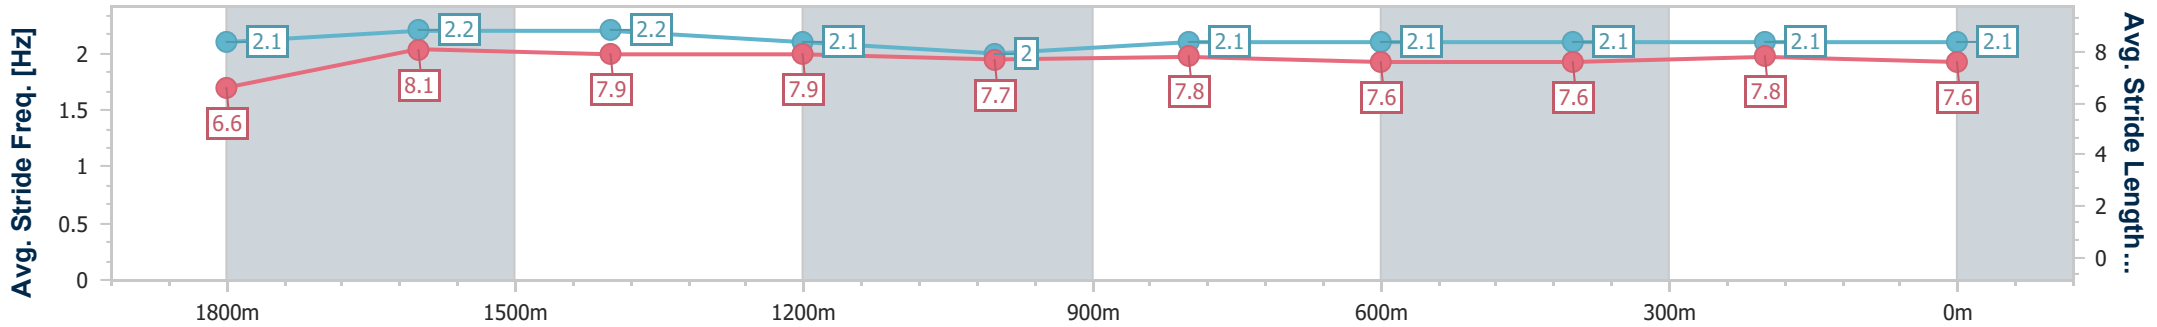

Sunshine Coast Poly Track QLD Professional

Race 5: CALOUNDRA RSL BENCHMARK 62 Handicap - 2000m

31 March 2024 - 15:05

Track Rating: Synthetic, Weather: Overcast, Rail Position: True

Section	Overall	1800m	1600m	1400m	1200m	1000m	800m	600m	400m	200m
Section Times	2:05.09 [7] (0:14.28)	1:50.81 [3] (0:11.47)	1:39.34 [2] (0:11.72)	1:27.62 [2] (0:12.43)	1:15.19 [2] (0:12.83)	1:02.36 [3] (0:12.49)	0:49.87 [3] (0:13.07)	0:36.80 [4] (0:12.46)	0:24.34 [5] (0:12.02)	0:12.32 [7] (0:12.32)
Average Speed [km/h]	50.6	63.2	61.8	58.3	56.3	57.7	56.0	58.7	59.8	58.3
Top Speed [km/h]	63.7	64.0	63.2	60.5	57.7	58.8	58.5	59.6	61.0	59.0
Avg. Dist. to Rail [m]	4.7	1.8	1.2	2.0	2.1	2.5	2.7	2.3	5.4	6.2
Avg. Stride Freq. [Hz]	2.1	2.2	2.2	2.1	2.0	2.1	2.1	2.1	2.1	2.1
Avg. Stride Length [m]	6.6	8.1	7.9	7.9	7.7	7.8	7.6	7.6	7.8	7.6