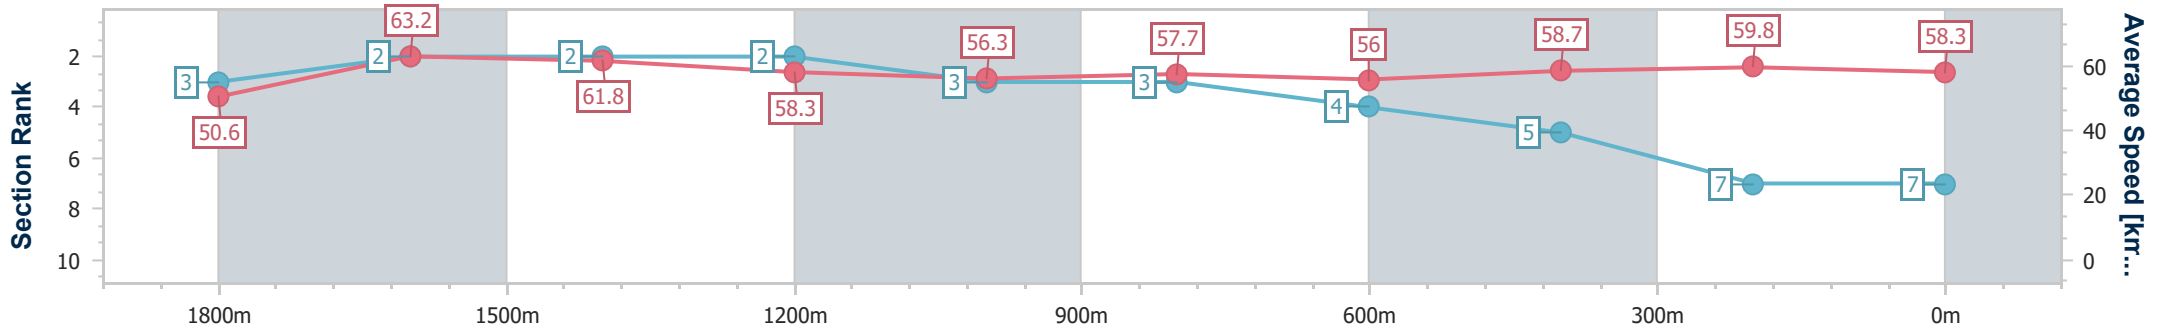

Sunshine Coast Poly Track QLD Professional

Race 5: CALOUNDRA RSL BENCHMARK 62 Handicap - 2000m

31 March 2024 - 15:05

Track Rating: Synthetic, Weather: Overcast, Rail Position: True

Section	Overall	1800m	1600m	1400m	1200m	1000m	800m	600m	400m	200m
Section Times	2:05.09 [7] (0:14.28)	1:50.81 [3] (0:11.47)	1:39.34 [2] (0:11.72)	1:27.62 [2] (0:12.43)	1:15.19 [2] (0:12.83)	1:02.36 [3] (0:12.49)	0:49.87 [3] (0:13.07)	0:36.80 [4] (0:12.46)	0:24.34 [5] (0:12.02)	0:12.32 [7] (0:12.32)
Average Speed [km/h]	50.6	63.2	61.8	58.3	56.3	57.7	56.0	58.7	59.8	58.3
Top Speed [km/h]	63.7	64.0	63.2	60.5	57.7	58.8	58.5	59.6	61.0	59.0
Avg. Dist. to Rail [m]	4.7	1.8	1.2	2.0	2.1	2.5	2.7	2.3	5.4	6.2
Avg. Stride Freq. [Hz]	2.1	2.2	2.2	2.1	2.0	2.1	2.1	2.1	2.1	2.1
Avg. Stride Length [m]	6.6	8.1	7.9	7.9	7.7	7.8	7.6	7.6	7.8	7.6