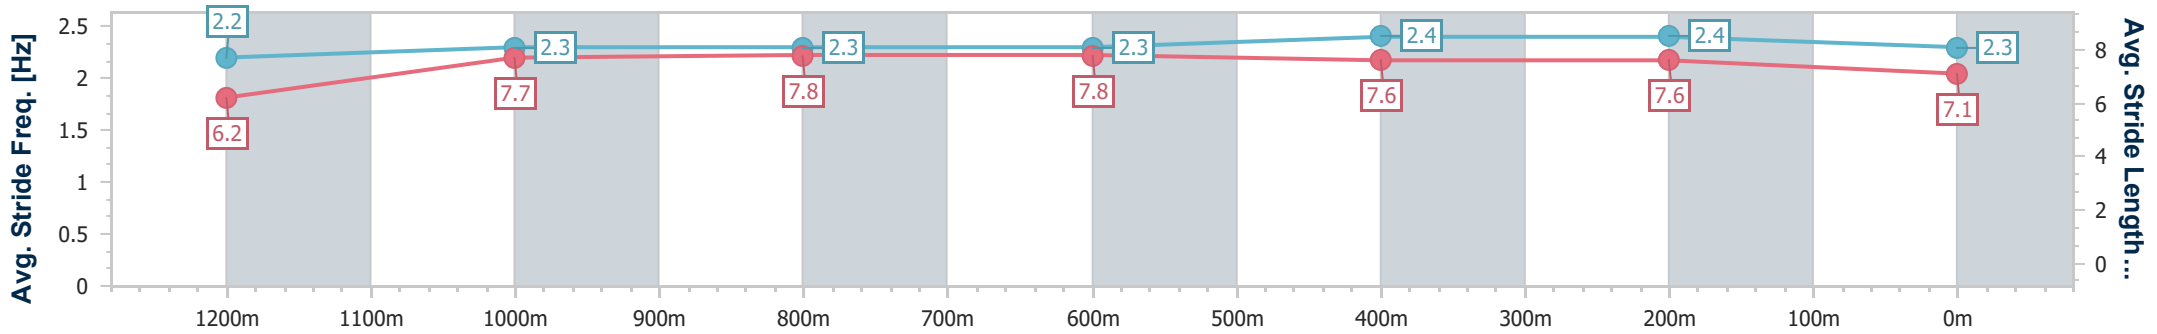

### Eagle Farm QLD Professional

Race 4: MORETON HIRE BENCHMARK 85 Handicap - 1400m

04 May 2024 - 13:15

Track Rating: Soft 5, Weather: Overcast, Rail Position: +7m Entire

BRISBANE RACING CLUB

Section	Overall	1200m	1000m	800m	600m	400m	200m
Section Times	1:23.10 [4] (0:15.04)	1:08.06 [12] (0:11.44)	0:56.62 [12] (0:11.22)	0:45.40 [12] (0:11.36)	0:34.04 [12] (0:11.07)	0:22.97 [11] (0:11.01)	0:11.96 [9]
Average Speed [km/h]	48.1	63.1	64.5	63.6	65.2	65.7	60.1
Top Speed [km/h]	63.6	65.0	66.3	65.0	66.6	66.8	63.1
Avg. Dist. to Rail [m]	8.7	2.3	1.6	0.7	1.3	7.4	7.4
Avg. Stride Freq. [Hz]	2.2	2.3	2.3	2.3	2.4	2.4	2.3
Avg. Stride Length [m]	6.2	7.7	7.8	7.8	7.6	7.6	7.1

- [ ] Ranking at each section and finish
- .-.- No data available at this section
- NA No data available

Horse/Jockey Name	Blakmax
Final Rank	5
Fastest Section Time (Section)	0:11.06 (1200m)
Top Speed [km/h] (Section)	66.2 (1200m)
Race State	Finished