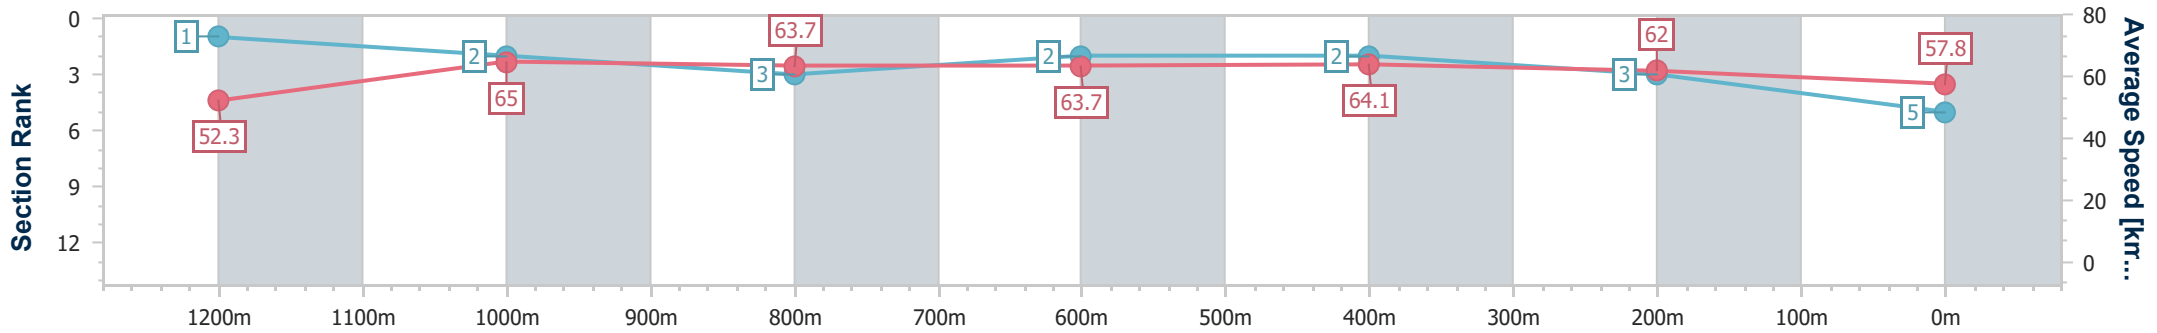

- [ ] Ranking at each section and finish
- .-.- No data available at this section
- NA No data available

Horse/Jockey Name	Blakmax
Final Rank	5
Fastest Section Time (Section)	0:11.06 (1200m)
Top Speed [km/h] (Section)	66.2 (1200m)
Race State	Finished

Eagle Farm QLD Professional  
 Race 4: MORETON HIRE BENCHMARK 85 Handicap - 1400m  
 04 May 2024 - 13:15  
 Track Rating: Soft 5, Weather: Overcast, Rail Position: +7m Entire

BRISBANE  
RACING CLUB

Section	Overall	1200m	1000m	800m	600m	400m	200m
Section Times	1:23.10 [5] (0:13.80)	1:09.30 [1] (0:11.06)	0:58.24 [2] (0:11.45)	0:46.79 [3] (0:11.43)	0:35.36 [2] (0:11.30)	0:24.06 [2] (0:11.61)	0:12.45 [3] (0:12.45)
Average Speed [km/h]	52.3	65.0	63.7	63.7	64.1	62.0	57.8
Top Speed [km/h]	66.1	66.2	64.5	64.9	65.0	64.5	61.4
Avg. Dist. to Rail [m]	4.2	1.7	1.8	2.1	2.0	3.7	4.7
Avg. Stride Freq. [Hz]	2.2	2.4	2.3	2.4	2.4	2.4	2.3
Avg. Stride Length [m]	6.5	7.5	7.6	7.5	7.5	7.3	6.9