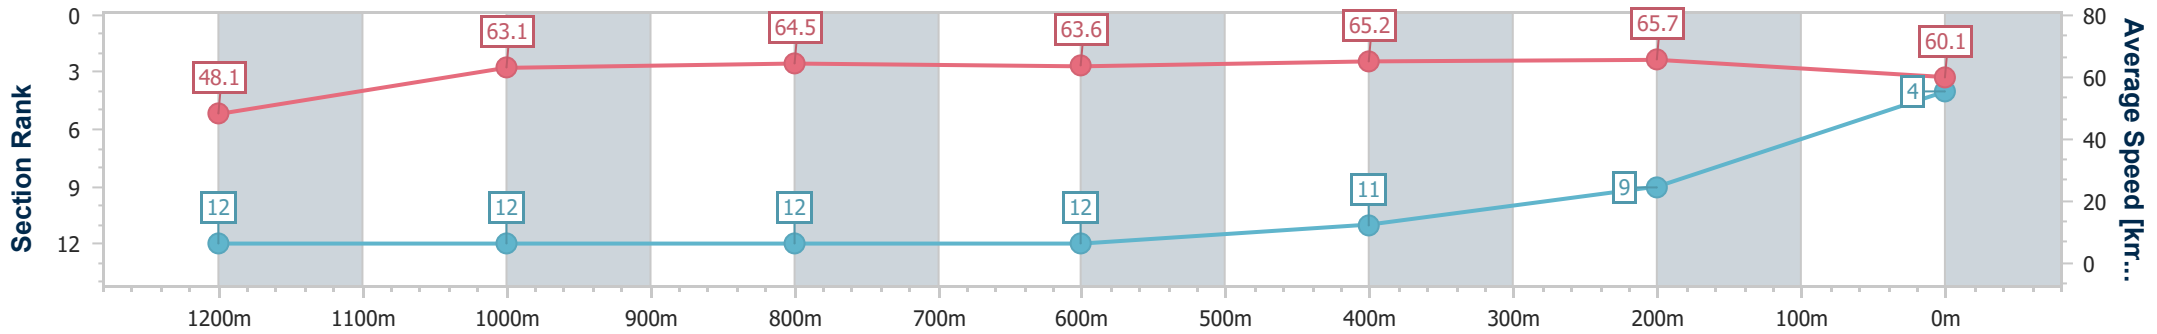

### Eagle Farm QLD Professional

Race 4: MORETON HIRE BENCHMARK 85 Handicap - 1400m

04 May 2024 - 13:15

Track Rating: Soft 5, Weather: Overcast, Rail Position: +7m Entire

BRISBANE RACING CLUB

Section	Overall	1200m	1000m	800m	600m	400m	200m
Section Times	1:23.10 [4] (0:15.04)	1:08.06 [12] (0:11.44)	0:56.62 [12] (0:11.22)	0:45.40 [12] (0:11.36)	0:34.04 [12] (0:11.07)	0:22.97 [11] (0:11.01)	0:11.96 [9]
Average Speed [km/h]	48.1	63.1	64.5	63.6	65.2	65.7	60.1
Top Speed [km/h]	63.6	65.0	66.3	65.0	66.6	66.8	63.1
Avg. Dist. to Rail [m]	8.7	2.3	1.6	0.7	1.3	7.4	7.4
Avg. Stride Freq. [Hz]	2.2	2.3	2.3	2.3	2.4	2.4	2.3
Avg. Stride Length [m]	6.2	7.7	7.8	7.8	7.6	7.6	7.1

- [ ] Ranking at each section and finish
- .-.- No data available at this section
- NA No data available

Horse/Jockey Name	Blakmax
Final Rank	5
Fastest Section Time (Section)	0:11.06 (1200m)
Top Speed [km/h] (Section)	66.2 (1200m)
Race State	Finished