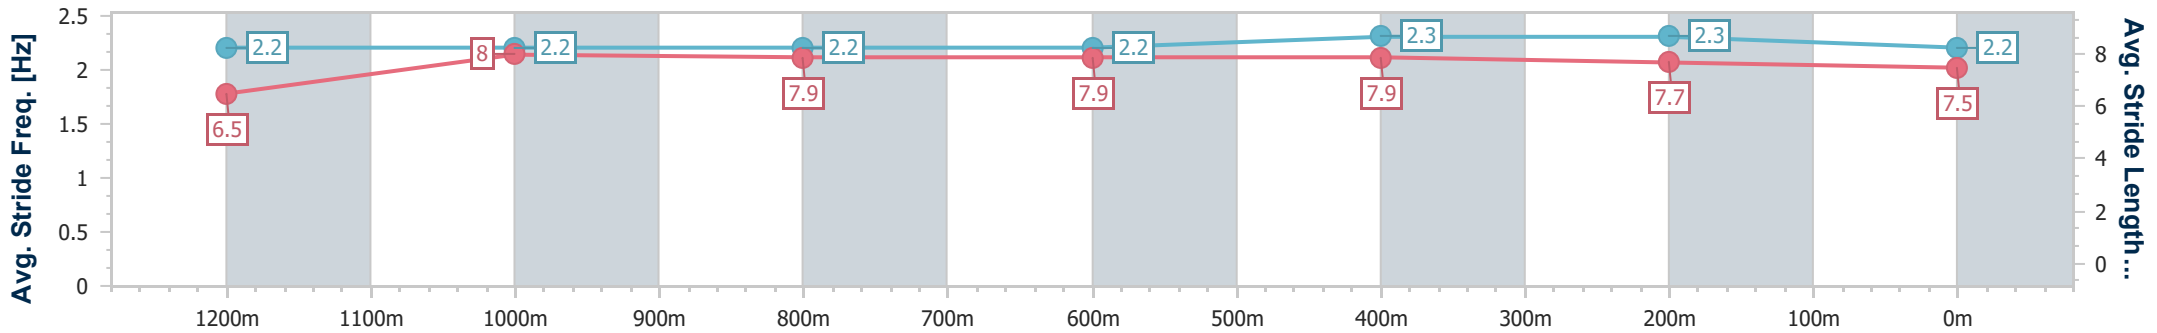

### Eagle Farm QLD Professional

Race 4: MORETON HIRE BENCHMARK 85 Handicap - 1400m

04 May 2024 - 13:15

Track Rating: Soft 5, Weather: Overcast, Rail Position: +7m Entire

BRISBANE RACING CLUB

Section	Overall	1200m	1000m	800m	600m	400m	200m
Section Times	1:23.35 [8] (0:14.00)	1:09.35 [5] (0:11.08)	0:58.27 [5] (0:11.48)	0:46.79 [5] (0:11.38)	0:35.41 [4] (0:11.33)	0:24.08 [5] (0:11.47)	0:12.61 [4] (0:12.61)
Average Speed [km/h]	51.8	65.1	63.5	63.5	63.8	62.7	57.1
Top Speed [km/h]	65.4	66.0	64.5	64.5	64.3	63.9	60.8
Avg. Dist. to Rail [m]	10.4	3.7	2.6	0.9	0.6	2.8	3.6
Avg. Stride Freq. [Hz]	2.3	2.5	2.4	2.4	2.4	2.4	2.3
Avg. Stride Length [m]	6.4	7.3	7.4	7.5	7.3	7.2	6.8

- [ ] Ranking at each section and finish
- .-.- No data available at this section
- NA No data available

Horse/Jockey Name	Linthorpe Lad
Final Rank	9
Fastest Section Time (Section)	0:11.23 (1200m)
Top Speed [km/h] (Section)	65.5 (600m)
Race State	Finished

Eagle Farm QLD Professional  
 Race 4: MORETON HIRE BENCHMARK 85 Handicap - 1400m  
 04 May 2024 - 13:15  
 Track Rating: Soft 5, Weather: Overcast, Rail Position: +7m Entire

BRISBANE RACING CLUB

Section	Overall	1200m	1000m	800m	600m	400m	200m
Section Times	1:23.39 [9] (0:14.10)	1:09.29 [6] (0:11.23)	0:58.06 [6] (0:11.42)	0:46.64 [6] (0:11.48)	0:35.16 [6] (0:11.32)	0:23.84 [6] (0:11.40)	0:12.44 [6] (0:12.44)
Average Speed [km/h]	51.3	64.2	63.6	63.5	64.9	63.1	57.7
Top Speed [km/h]	65.1	65.0	64.4	64.2	65.5	64.2	61.1
Avg. Dist. to Rail [m]	7.3	2.4	2.1	2.5	3.9	7.2	5.6
Avg. Stride Freq. [Hz]	2.2	2.2	2.2	2.2	2.3	2.3	2.2
Avg. Stride Length [m]	6.5	8.0	7.9	7.9	7.9	7.7	7.5