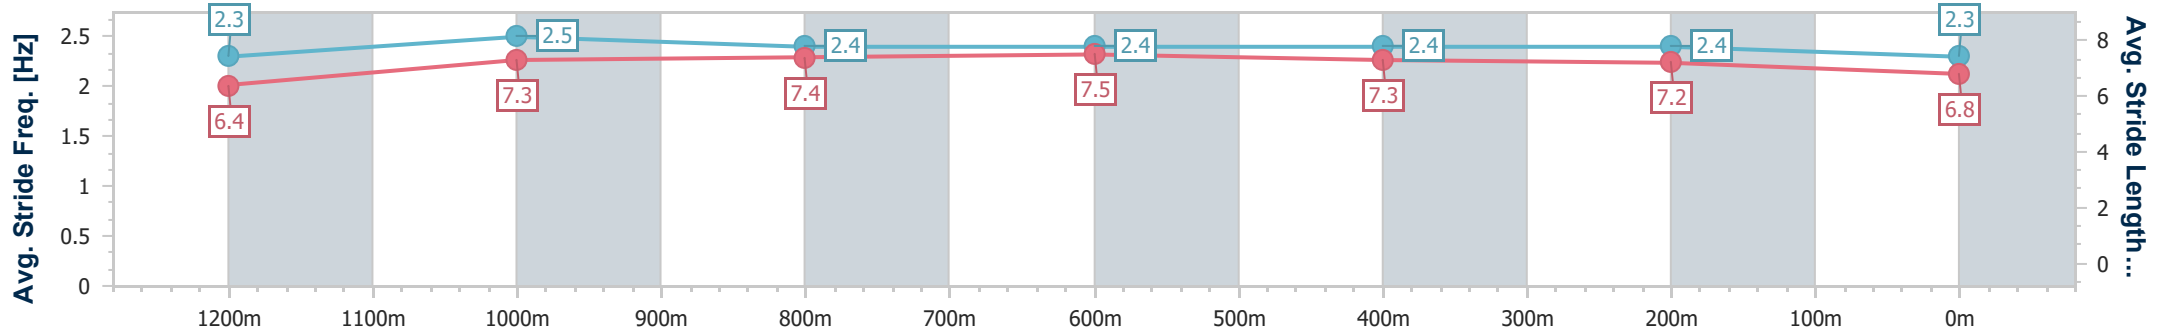

### Eagle Farm QLD Professional

Race 4: MORETON HIRE BENCHMARK 85 Handicap - 1400m

04 May 2024 - 13:15

Track Rating: Soft 5, Weather: Overcast, Rail Position: +7m Entire

BRISBANE RACING CLUB

Section	Overall	1200m	1000m	800m	600m	400m	200m
Section Times	1:23.35 [8] (0:14.00)	1:09.35 [5] (0:11.08)	0:58.27 [5] (0:11.48)	0:46.79 [5] (0:11.38)	0:35.41 [4] (0:11.33)	0:24.08 [5] (0:11.47)	0:12.61 [4] (0:12.61)
Average Speed [km/h]	51.8	65.1	63.5	63.5	63.8	62.7	57.1
Top Speed [km/h]	65.4	66.0	64.5	64.5	64.3	63.9	60.8
Avg. Dist. to Rail [m]	10.4	3.7	2.6	0.9	0.6	2.8	3.6
Avg. Stride Freq. [Hz]	2.3	2.5	2.4	2.4	2.4	2.4	2.3
Avg. Stride Length [m]	6.4	7.3	7.4	7.5	7.3	7.2	6.8

- [ ] Ranking at each section and finish
- .-.- No data available at this section
- NA No data available

Horse/Jockey Name	Linthorpe Lad
Final Rank	9
Fastest Section Time (Section)	0:11.23 (1200m)
Top Speed [km/h] (Section)	65.5 (600m)
Race State	Finished