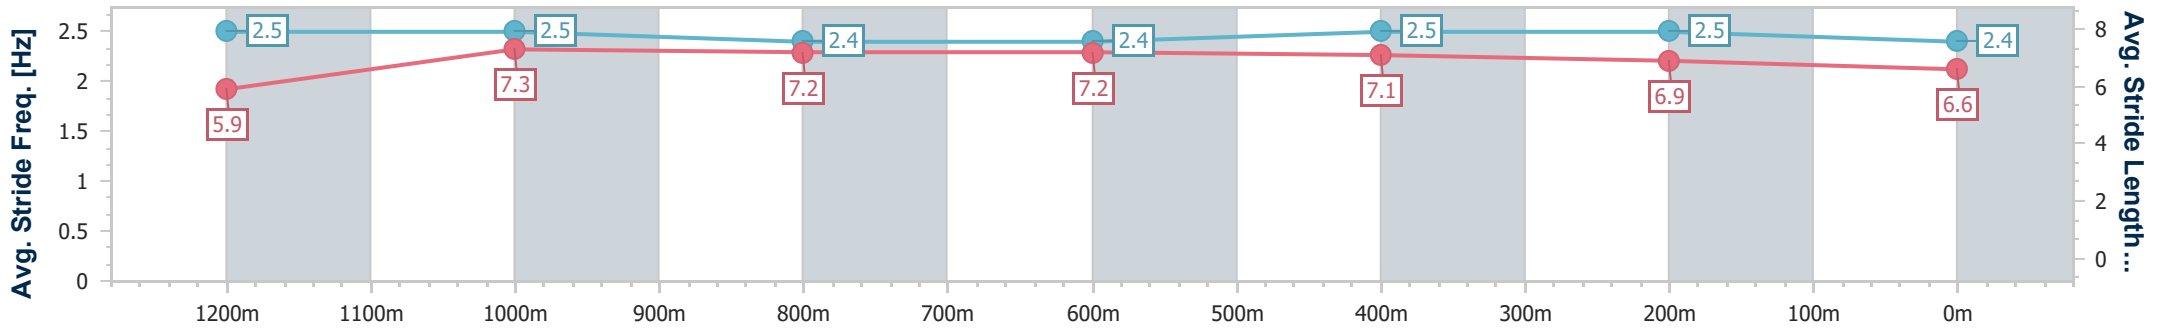

### Eagle Farm QLD Professional

Race 4: MORETON HIRE BENCHMARK 85 Handicap - 1400m

04 May 2024 - 13:15

Track Rating: Soft 5, Weather: Overcast, Rail Position: +7m Entire

BRISBANE RACING CLUB

Section	Overall	1200m	1000m	800m	600m	400m	200m
Section Times	1:23.29 [6] (0:14.52)	1:08.77 [9] (0:11.45)	0:57.32 [9] (0:11.26)	0:46.06 [9] (0:11.49)	0:34.57 [9] (0:10.91)	0:23.66 [7] (0:11.42)	0:12.24 [8]
Average Speed [km/h]	49.9	63.1	65.2	63.8	66.5	63.2	58.7
Top Speed [km/h]	63.3	64.1	66.0	66.2	67.1	65.2	61.5
Avg. Dist. to Rail [m]	6.7	3.8	3.5	4.4	1.9	2.8	4.1
Avg. Stride Freq. [Hz]	2.2	2.3	2.3	2.3	2.4	2.3	2.3
Avg. Stride Length [m]	6.4	7.6	7.9	7.7	7.7	7.5	7.2

- [ ] Ranking at each section and finish
- .-.- No data available at this section
- NA No data available

Horse/Jockey Name	Beef Week Princess
Final Rank	7
Fastest Section Time (Section)	0:11.10 (1200m)
Top Speed [km/h] (Section)	66.0 (1200m)
Race State	Finished

Eagle Farm QLD Professional  
 Race 4: MORETON HIRE BENCHMARK 85 Handicap - 1400m  
 04 May 2024 - 13:15  
 Track Rating: Soft 5, Weather: Overcast, Rail Position: +7m Entire

BRISBANE RACING CLUB

Section	Overall	1200m	1000m	800m	600m	400m	200m
Section Times	1:23.31 [7] (0:13.84)	1:09.47 [3] (0:11.10)	0:58.37 [4] (0:11.59)	0:46.78 [4] (0:11.43)	0:35.35 [5] (0:11.26)	0:24.09 [4] (0:11.55)	0:12.54 [5] (0:12.54)
Average Speed [km/h]	52.2	64.9	62.5	63.6	64.3	62.5	57.3
Top Speed [km/h]	65.6	66.0	63.1	65.1	65.0	64.5	60.6
Avg. Dist. to Rail [m]	9.1	1.4	1.3	2.0	1.4	3.9	5.5
Avg. Stride Freq. [Hz]	2.5	2.5	2.4	2.4	2.5	2.5	2.4
Avg. Stride Length [m]	5.9	7.3	7.2	7.2	7.1	6.9	6.6