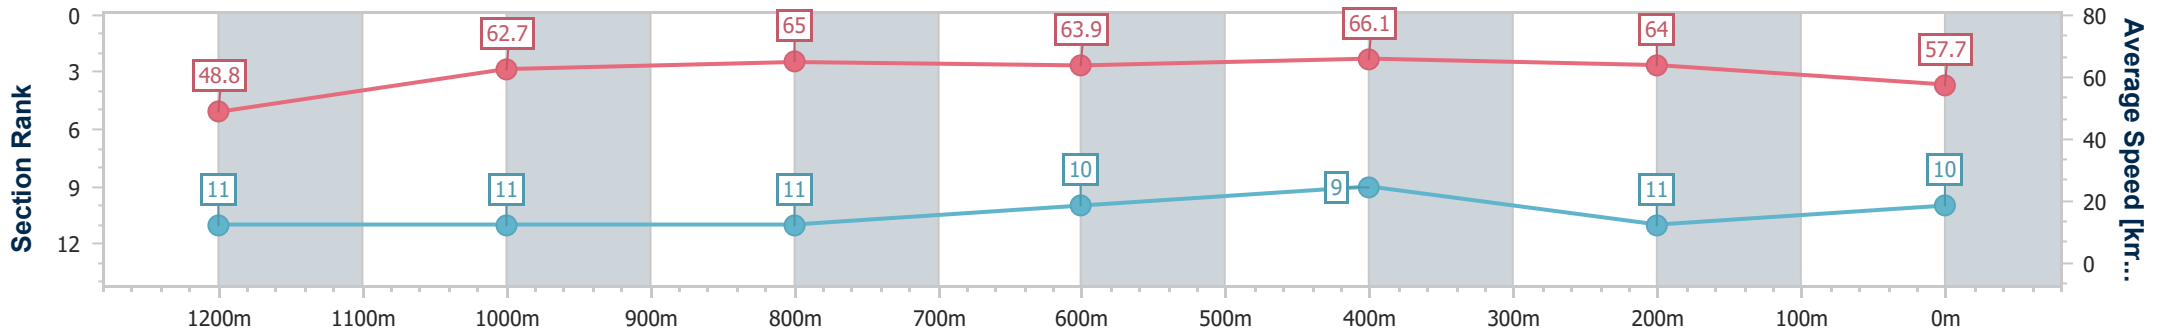

- [ ] Ranking at each section and finish
- .-.- No data available at this section
- NA No data available

Horse/Jockey Name	Hype
Final Rank	10
Fastest Section Time (Section)	0:11.06 (600m)
Top Speed [km/h] (Section)	67.0 (600m)
Race State	Finished

### Eagle Farm QLD Professional

Race 4: MORETON HIRE BENCHMARK 85 Handicap - 1400m

04 May 2024 - 13:15

Track Rating: Soft 5, Weather: Overcast, Rail Position: +7m Entire

BRISBANE RACING CLUB

Section	Overall	1200m	1000m	800m	600m	400m	200m
Section Times	1:23.72 [10] (0:14.83)	1:08.89 [11] (0:11.49)	0:57.40 [11] (0:11.20)	0:46.20 [11] (0:11.40)	0:34.80 [10] (0:11.06)	0:23.74 [9] (0:11.25)	0:12.49 [11] (0:12.49)
Average Speed [km/h]	48.8	62.7	65.0	63.9	66.1	64.0	57.7
Top Speed [km/h]	64.3	64.5	65.8	65.8	67.0	66.8	60.4
Avg. Dist. to Rail [m]	7.1	2.5	2.5	2.3	3.6	7.7	7.3
Avg. Stride Freq. [Hz]	2.3	2.3	2.4	2.3	2.4	2.4	2.3
Avg. Stride Length [m]	6.0	7.5	7.6	7.6	7.6	7.5	7.1

- [ ] Ranking at each section and finish
- .-.- No data available at this section
- NA No data available

Horse/Jockey Name	Military Gambler
Final Rank	11
Fastest Section Time (Section)	0:11.25 (600m)
Top Speed [km/h] (Section)	65.6 (600m)
Race State	Finished