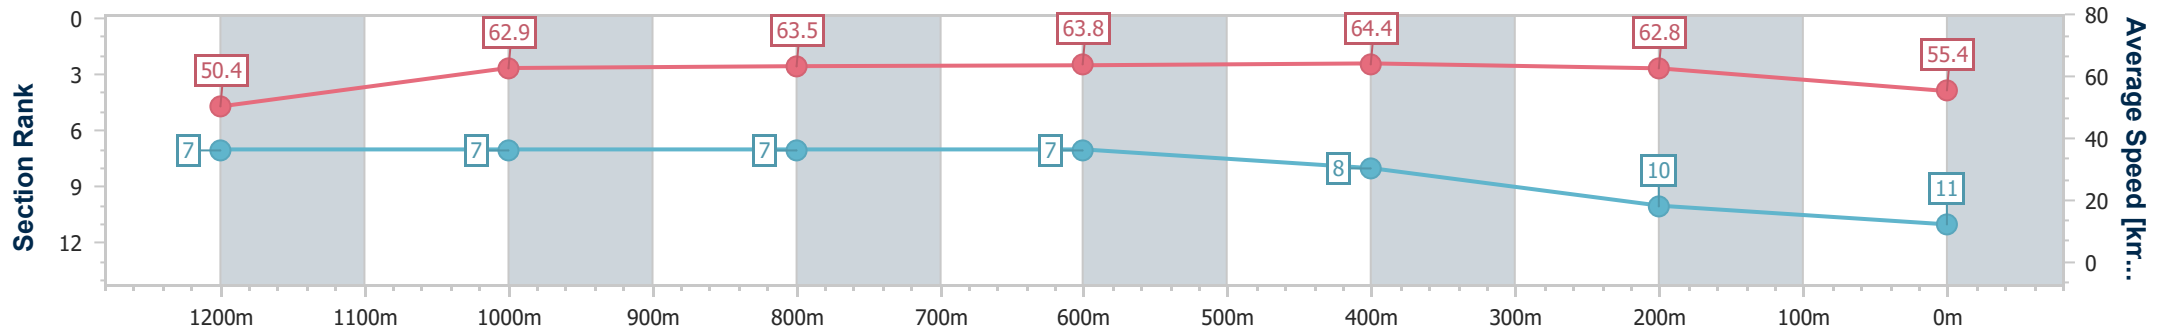

Eagle Farm QLD Professional

Race 4: MORETON HIRE BENCHMARK 85 Handicap - 1400m

04 May 2024 - 13:15

Track Rating: Soft 5, Weather: Overcast, Rail Position: +7m Entire

BRISBANE RACING CLUB

Section	Overall	1200m	1000m	800m	600m	400m	200m
Section Times	1:24.22 [11] (0:14.30)	1:09.92 [7] (0:11.44)	0:58.48 [7] (0:11.32)	0:47.16 [7] (0:11.45)	0:35.71 [7] (0:11.25)	0:24.46 [8] (0:11.46)	0:13.00 [10] (0:13.00)
Average Speed [km/h]	50.4	62.9	63.5	63.8	64.4	62.8	55.4
Top Speed [km/h]	62.8	63.6	64.8	65.5	65.6	64.9	59.6
Avg. Dist. to Rail [m]	2.2	0.5	0.7	2.4	1.1	3.6	1.3
Avg. Stride Freq. [Hz]	2.2	2.4	2.3	2.3	2.4	2.4	2.2
Avg. Stride Length [m]	6.4	7.4	7.5	7.8	7.5	7.4	7.0

- [ ] Ranking at each section and finish
- .-.- No data available at this section
- NA No data available

Horse/Jockey Name	Sayl
Final Rank	12
Fastest Section Time (Section)	0:11.35 (1000m)
Top Speed [km/h] (Section)	65.2 (1000m)
Race State	Finished