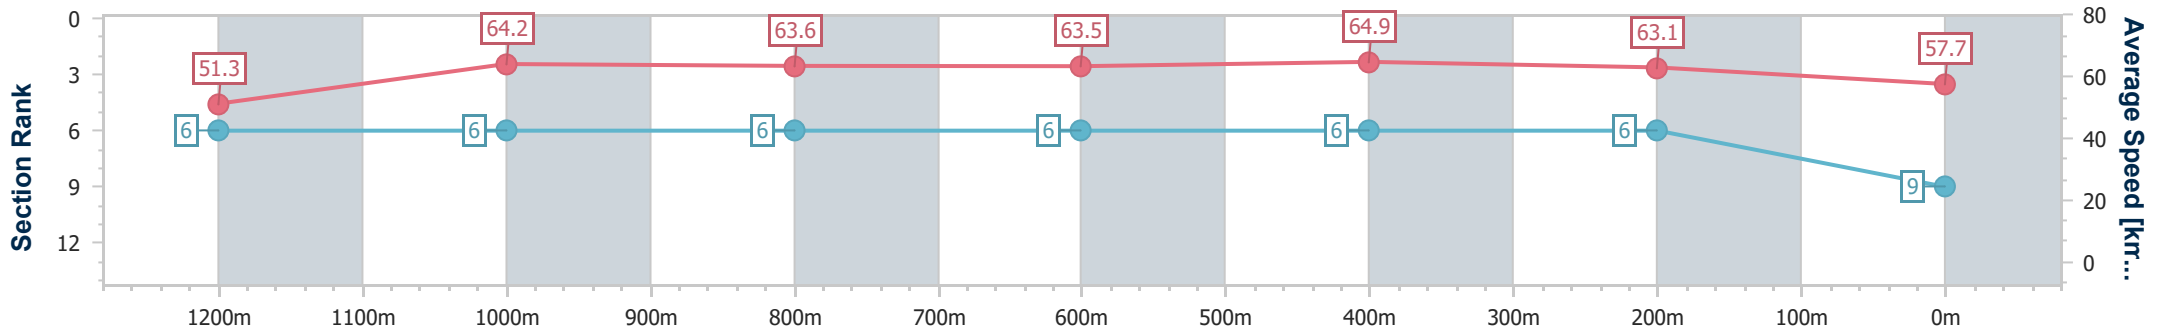

### Eagle Farm QLD Professional

Race 4: MORETON HIRE BENCHMARK 85 Handicap - 1400m

04 May 2024 - 13:15

Track Rating: Soft 5, Weather: Overcast, Rail Position: +7m Entire

BRISBANE RACING CLUB

Section	Overall	1200m	1000m	800m	600m	400m	200m
Section Times	1:23.35 [8] (0:14.00)	1:09.35 [5] (0:11.08)	0:58.27 [5] (0:11.48)	0:46.79 [5] (0:11.38)	0:35.41 [4] (0:11.33)	0:24.08 [5] (0:11.47)	0:12.61 [4] (0:12.61)
Average Speed [km/h]	51.8	65.1	63.5	63.5	63.8	62.7	57.1
Top Speed [km/h]	65.4	66.0	64.5	64.5	64.3	63.9	60.8
Avg. Dist. to Rail [m]	10.4	3.7	2.6	0.9	0.6	2.8	3.6
Avg. Stride Freq. [Hz]	2.3	2.5	2.4	2.4	2.4	2.4	2.3
Avg. Stride Length [m]	6.4	7.3	7.4	7.5	7.3	7.2	6.8

- [ ] Ranking at each section and finish
- .-.- No data available at this section
- NA No data available

Horse/Jockey Name	Linthorpe Lad
Final Rank	9
Fastest Section Time (Section)	0:11.23 (1200m)
Top Speed [km/h] (Section)	65.5 (600m)
Race State	Finished

Eagle Farm QLD Professional  
 Race 4: MORETON HIRE BENCHMARK 85 Handicap - 1400m  
 04 May 2024 - 13:15  
 Track Rating: Soft 5, Weather: Overcast, Rail Position: +7m Entire

BRISBANE RACING CLUB

Section	Overall	1200m	1000m	800m	600m	400m	200m
Section Times	1:23.39 [9] (0:14.10)	1:09.29 [6] (0:11.23)	0:58.06 [6] (0:11.42)	0:46.64 [6] (0:11.48)	0:35.16 [6] (0:11.32)	0:23.84 [6] (0:11.40)	0:12.44 [6] (0:12.44)
Average Speed [km/h]	51.3	64.2	63.6	63.5	64.9	63.1	57.7
Top Speed [km/h]	65.1	65.0	64.4	64.2	65.5	64.2	61.1
Avg. Dist. to Rail [m]	7.3	2.4	2.1	2.5	3.9	7.2	5.6
Avg. Stride Freq. [Hz]	2.2	2.2	2.2	2.2	2.3	2.3	2.2
Avg. Stride Length [m]	6.5	8.0	7.9	7.9	7.9	7.7	7.5