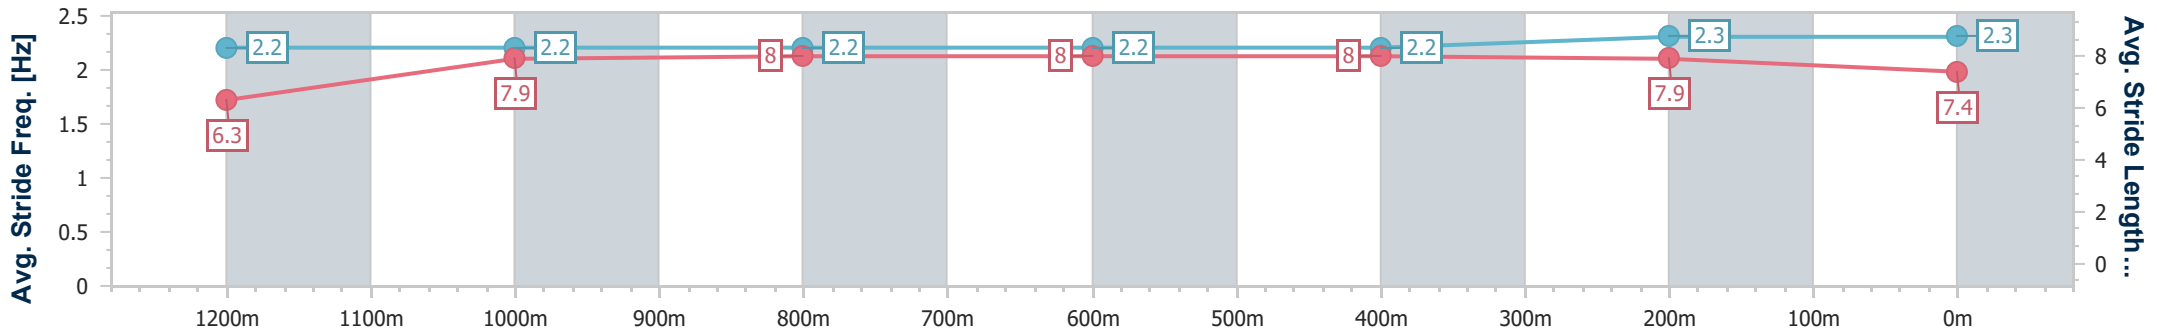

### Eagle Farm QLD Professional

Race 4: MORETON HIRE BENCHMARK 85 Handicap - 1400m

04 May 2024 - 13:15

Track Rating: Soft 5, Weather: Overcast, Rail Position: +7m Entire

BRISBANE RACING CLUB

Section	Overall	1200m	1000m	800m	600m	400m	200m
Section Times	1:23.02 [3] (0:14.73)	1:08.29 [10] (0:11.53)	0:56.76 [10] (0:11.25)	0:45.51 [10] (0:11.42)	0:34.09 [11] (0:11.10)	0:22.99 [10] (0:10.94)	0:12.05 [7] (0:12.05)
Average Speed [km/h]	48.9	62.3	64.3	63.7	65.0	65.9	59.8
Top Speed [km/h]	63.2	64.2	65.2	65.2	66.1	67.1	64.6
Avg. Dist. to Rail [m]	4.0	0.3	1.1	1.9	1.0	3.8	2.4
Avg. Stride Freq. [Hz]	2.2	2.2	2.2	2.2	2.2	2.3	2.3
Avg. Stride Length [m]	6.3	7.9	8.0	8.0	8.0	7.9	7.4