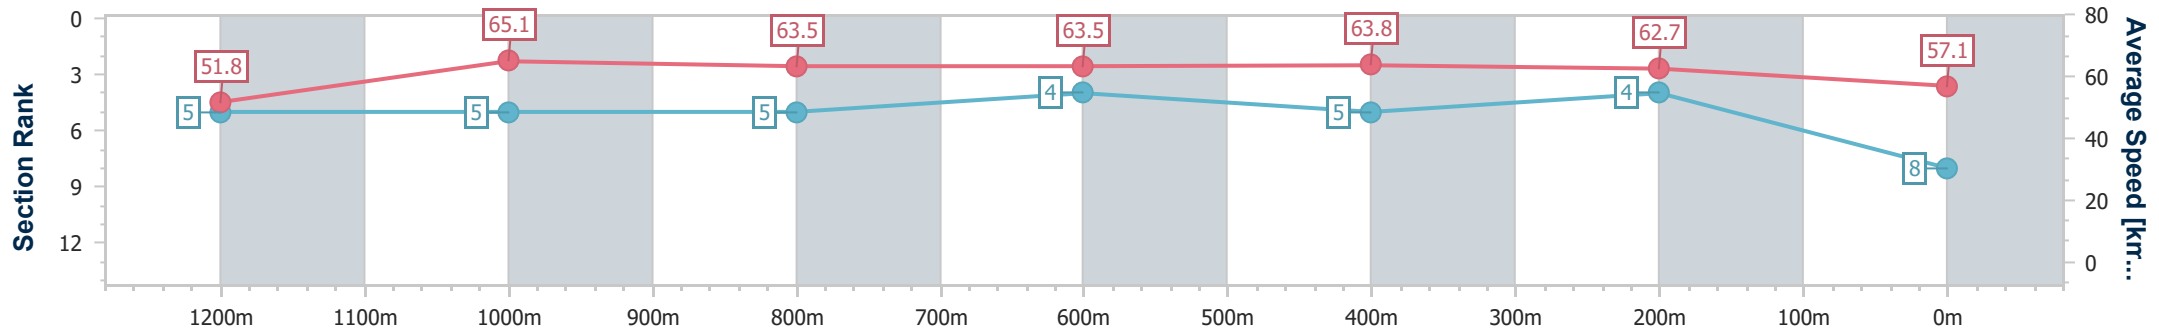

### Eagle Farm QLD Professional

Race 4: MORETON HIRE BENCHMARK 85 Handicap - 1400m

04 May 2024 - 13:15

Track Rating: Soft 5, Weather: Overcast, Rail Position: +7m Entire

BRISBANE RACING CLUB

Section	Overall	1200m	1000m	800m	600m	400m	200m
Section Times	1:23.35 [8] (0:14.00)	1:09.35 [5] (0:11.08)	0:58.27 [5] (0:11.48)	0:46.79 [5] (0:11.38)	0:35.41 [4] (0:11.33)	0:24.08 [5] (0:11.47)	0:12.61 [4] (0:12.61)
Average Speed [km/h]	51.8	65.1	63.5	63.5	63.8	62.7	57.1
Top Speed [km/h]	65.4	66.0	64.5	64.5	64.3	63.9	60.8
Avg. Dist. to Rail [m]	10.4	3.7	2.6	0.9	0.6	2.8	3.6
Avg. Stride Freq. [Hz]	2.3	2.5	2.4	2.4	2.4	2.4	2.3
Avg. Stride Length [m]	6.4	7.3	7.4	7.5	7.3	7.2	6.8

- [ ] Ranking at each section and finish
- .-.- No data available at this section
- NA No data available

Horse/Jockey Name	Linthorpe Lad
Final Rank	9
Fastest Section Time (Section)	0:11.23 (1200m)
Top Speed [km/h] (Section)	65.5 (600m)
Race State	Finished