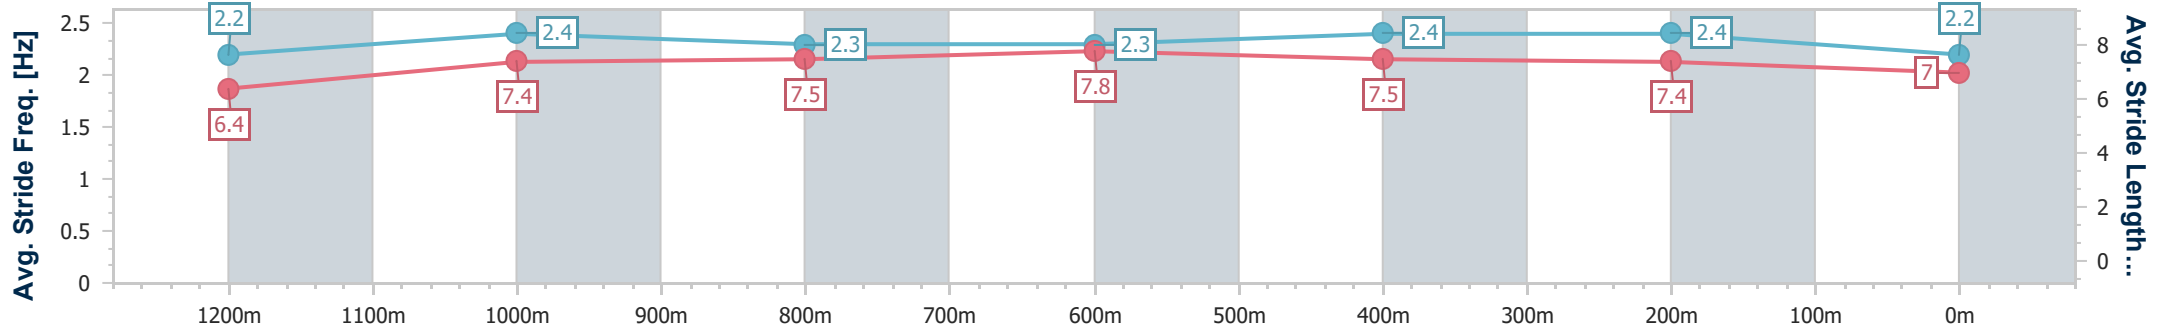

- [ ] Ranking at each section and finish
- .-.- No data available at this section
- NA No data available

Horse/Jockey Name	Military Gambler
Final Rank	11
Fastest Section Time (Section)	0:11.25 (600m)
Top Speed [km/h] (Section)	65.6 (600m)
Race State	Finished

Eagle Farm QLD Professional

Race 4: MORETON HIRE BENCHMARK 85 Handicap - 1400m

04 May 2024 - 13:15

Track Rating: Soft 5, Weather: Overcast, Rail Position: +7m Entire

BRISBANE RACING CLUB

Section	Overall	1200m	1000m	800m	600m	400m	200m
Section Times	1:24.22 [11] (0:14.30)	1:09.92 [7] (0:11.44)	0:58.48 [7] (0:11.32)	0:47.16 [7] (0:11.45)	0:35.71 [7] (0:11.25)	0:24.46 [8] (0:11.46)	0:13.00 [10] (0:13.00)
Average Speed [km/h]	50.4	62.9	63.5	63.8	64.4	62.8	55.4
Top Speed [km/h]	62.8	63.6	64.8	65.5	65.6	64.9	59.6
Avg. Dist. to Rail [m]	2.2	0.5	0.7	2.4	1.1	3.6	1.3
Avg. Stride Freq. [Hz]	2.2	2.4	2.3	2.3	2.4	2.4	2.2
Avg. Stride Length [m]	6.4	7.4	7.5	7.8	7.5	7.4	7.0

- [ ] Ranking at each section and finish
- .-.- No data available at this section
- NA No data available

Horse/Jockey Name	Sayl
Final Rank	12
Fastest Section Time (Section)	0:11.35 (1000m)
Top Speed [km/h] (Section)	65.2 (1000m)
Race State	Finished