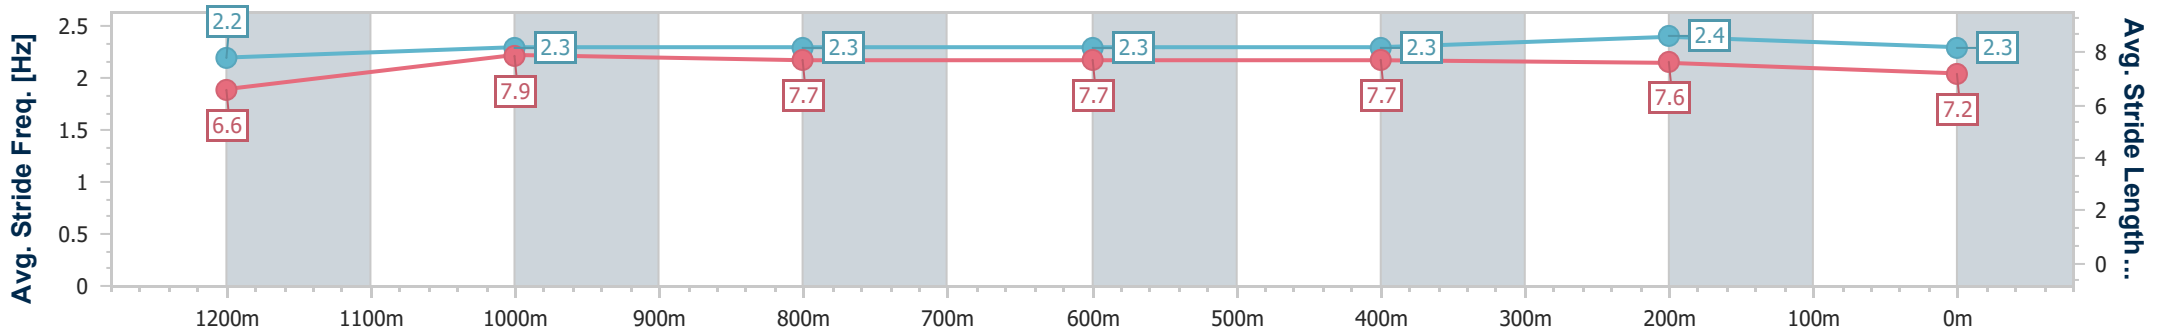

Scratched: Alamira (#12)

Horse/Jockey Name	Zoe's Promise
Final Rank	1
Fastest Section Time (Section)	0:10.92 (1200m)
Top Speed [km/h] (Section)	66.8 (1200m)
Race State	Finished

Eagle Farm QLD Professional  
 Race 4: MORETON HIRE BENCHMARK 85 Handicap - 1400m  
 04 May 2024 - 13:15  
 Track Rating: Soft 5, Weather: Overcast, Rail Position: +7m Entire

BRISBANE  
RACING CLUB

Section	Overall	1200m	1000m	800m	600m	400m	200m
Section Times	1:22.15 [1] (0:13.80)	1:08.35 [2] (0:10.92)	0:57.43 [1] (0:11.38)	0:46.05 [1] (0:11.42)	0:34.63 [1] (0:11.31)	0:23.32 [1] (0:11.23)	0:12.09 [1] (0:12.09)
Average Speed [km/h]	52.4	65.9	63.8	63.8	64.5	64.2	59.4
Top Speed [km/h]	66.6	66.8	64.4	64.6	66.7	66.6	63.0
Avg. Dist. to Rail [m]	4.0	0.6	1.6	2.9	2.9	3.2	0.7
Avg. Stride Freq. [Hz]	2.2	2.3	2.3	2.3	2.3	2.4	2.3
Avg. Stride Length [m]	6.6	7.9	7.7	7.7	7.7	7.6	7.2