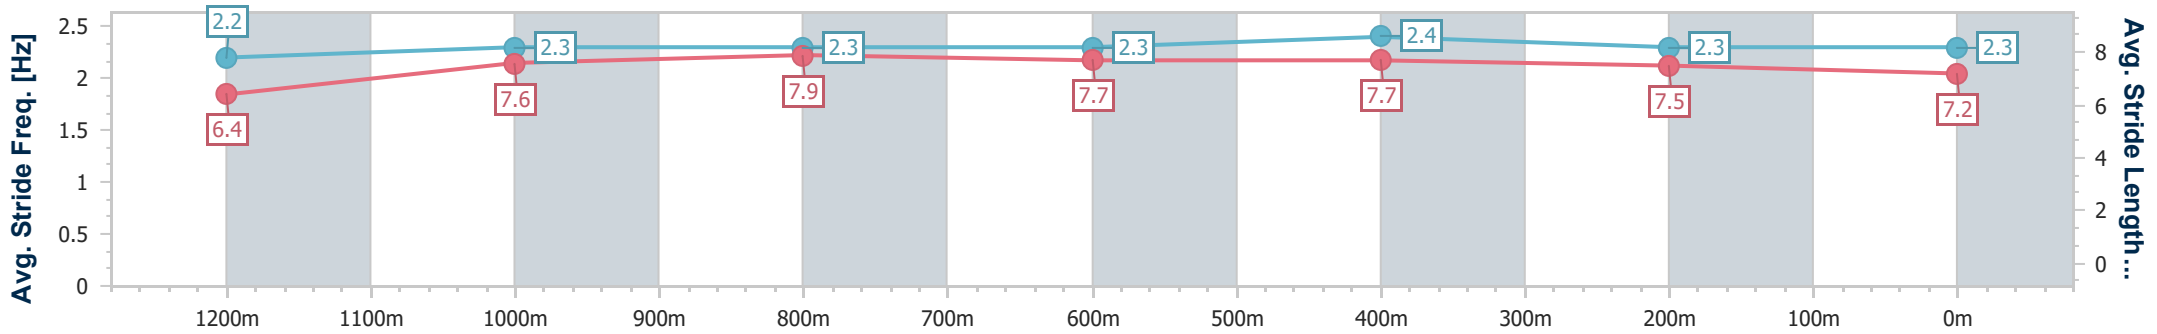

### Eagle Farm QLD Professional

Race 4: MORETON HIRE BENCHMARK 85 Handicap - 1400m

04 May 2024 - 13:15

Track Rating: Soft 5, Weather: Overcast, Rail Position: +7m Entire

BRISBANE RACING CLUB

Section	Overall	1200m	1000m	800m	600m	400m	200m
Section Times	1:23.29 [6] (0:14.52)	1:08.77 [9] (0:11.45)	0:57.32 [9] (0:11.26)	0:46.06 [9] (0:11.49)	0:34.57 [9] (0:10.91)	0:23.66 [7] (0:11.42)	0:12.24 [8]
Average Speed [km/h]	49.9	63.1	65.2	63.8	66.5	63.2	58.7
Top Speed [km/h]	63.3	64.1	66.0	66.2	67.1	65.2	61.5
Avg. Dist. to Rail [m]	6.7	3.8	3.5	4.4	1.9	2.8	4.1
Avg. Stride Freq. [Hz]	2.2	2.3	2.3	2.3	2.4	2.3	2.3
Avg. Stride Length [m]	6.4	7.6	7.9	7.7	7.7	7.5	7.2

- [ ] Ranking at each section and finish
- .-.- No data available at this section
- NA No data available

Horse/Jockey Name	Beef Week Princess
Final Rank	7
Fastest Section Time (Section)	0:11.10 (1200m)
Top Speed [km/h] (Section)	66.0 (1200m)
Race State	Finished