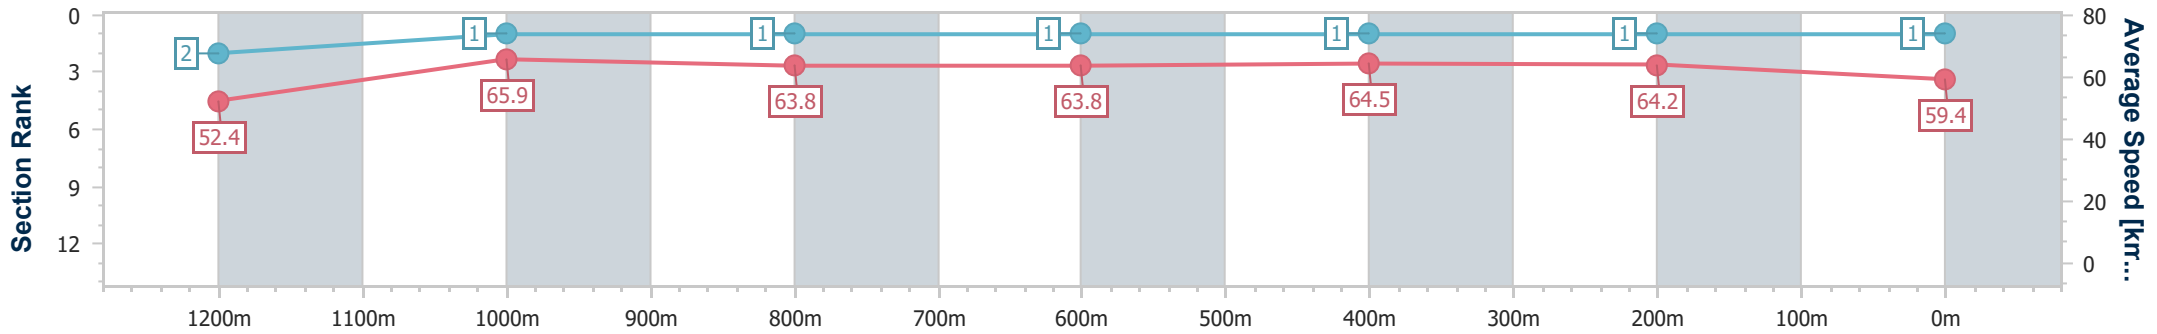

Scratched: Alamira (#12)

Horse/Jockey Name	Zoe's Promise
Final Rank	1
Fastest Section Time (Section)	0:10.92 (1200m)
Top Speed [km/h] (Section)	66.8 (1200m)
Race State	Finished

Eagle Farm QLD Professional  
 Race 4: MORETON HIRE BENCHMARK 85 Handicap - 1400m  
 04 May 2024 - 13:15  
 Track Rating: Soft 5, Weather: Overcast, Rail Position: +7m Entire

BRISBANE  
RACING CLUB

Section	Overall	1200m	1000m	800m	600m	400m	200m
Section Times	1:22.15 [1] (0:13.80)	1:08.35 [2] (0:10.92)	0:57.43 [1] (0:11.38)	0:46.05 [1] (0:11.42)	0:34.63 [1] (0:11.31)	0:23.32 [1] (0:11.23)	0:12.09 [1] (0:12.09)
Average Speed [km/h]	52.4	65.9	63.8	63.8	64.5	64.2	59.4
Top Speed [km/h]	66.6	66.8	64.4	64.6	66.7	66.6	63.0
Avg. Dist. to Rail [m]	4.0	0.6	1.6	2.9	2.9	3.2	0.7
Avg. Stride Freq. [Hz]	2.2	2.3	2.3	2.3	2.3	2.4	2.3
Avg. Stride Length [m]	6.6	7.9	7.7	7.7	7.7	7.6	7.2