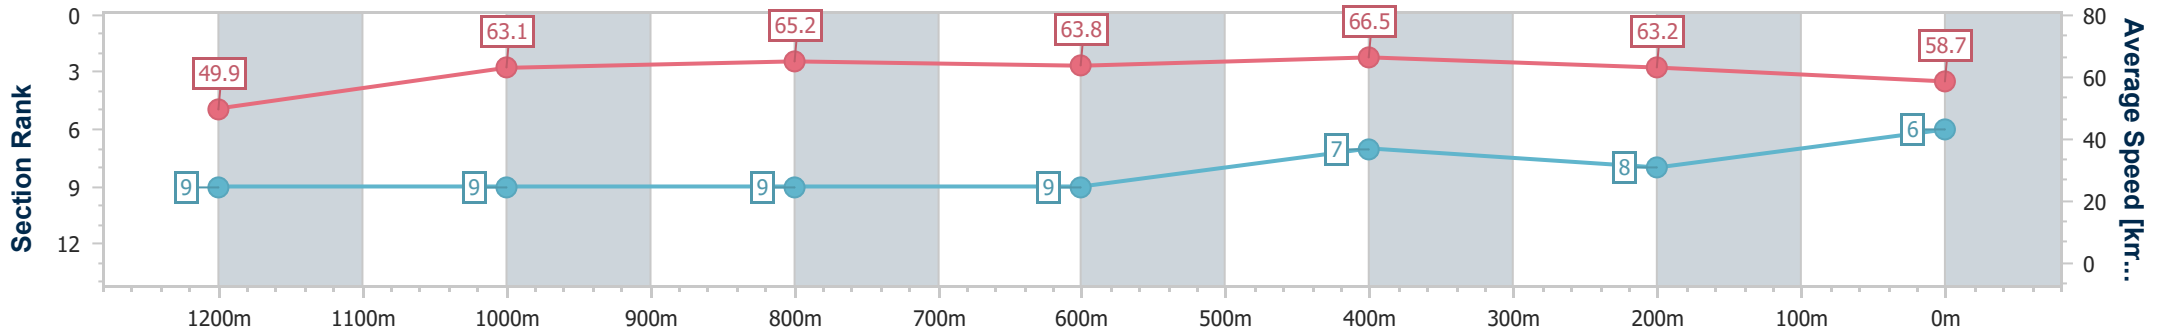

### Eagle Farm QLD Professional

Race 4: MORETON HIRE BENCHMARK 85 Handicap - 1400m

04 May 2024 - 13:15

Track Rating: Soft 5, Weather: Overcast, Rail Position: +7m Entire

BRISBANE RACING CLUB

Section	Overall	1200m	1000m	800m	600m	400m	200m
Section Times	1:23.29 [6] (0:14.52)	1:08.77 [9] (0:11.45)	0:57.32 [9] (0:11.26)	0:46.06 [9] (0:11.49)	0:34.57 [9] (0:10.91)	0:23.66 [7] (0:11.42)	0:12.24 [8]
Average Speed [km/h]	49.9	63.1	65.2	63.8	66.5	63.2	58.7
Top Speed [km/h]	63.3	64.1	66.0	66.2	67.1	65.2	61.5
Avg. Dist. to Rail [m]	6.7	3.8	3.5	4.4	1.9	2.8	4.1
Avg. Stride Freq. [Hz]	2.2	2.3	2.3	2.3	2.4	2.3	2.3
Avg. Stride Length [m]	6.4	7.6	7.9	7.7	7.7	7.5	7.2