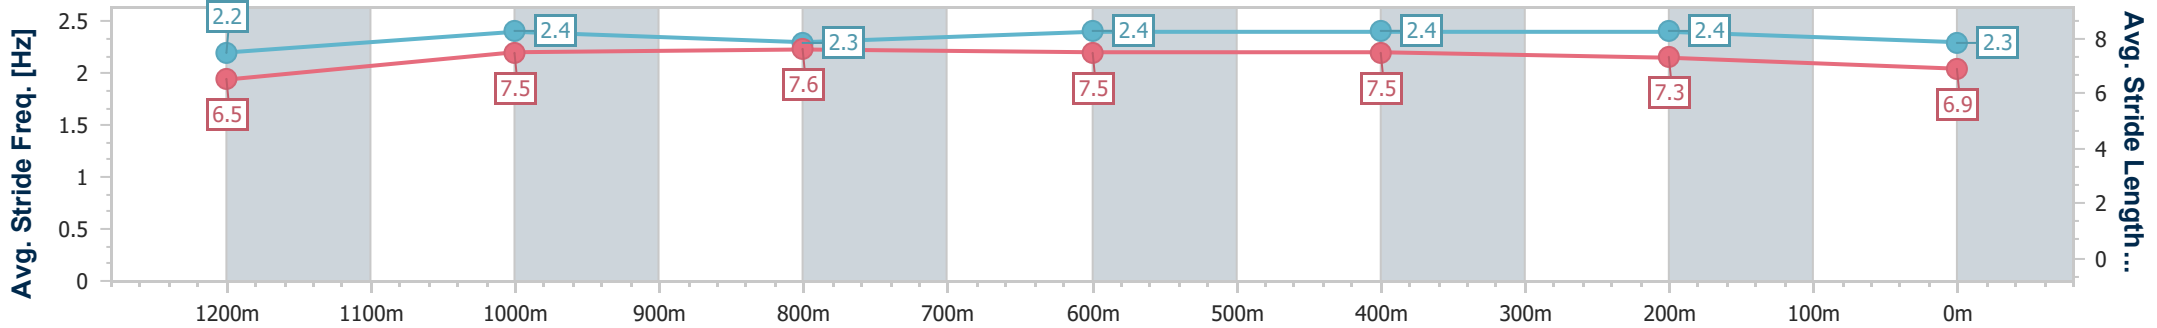

- [ ] Ranking at each section and finish
- .-.- No data available at this section
- NA No data available

Horse/Jockey Name	Blakmax
Final Rank	5
Fastest Section Time (Section)	0:11.06 (1200m)
Top Speed [km/h] (Section)	66.2 (1200m)
Race State	Finished

Eagle Farm QLD Professional  
 Race 4: MORETON HIRE BENCHMARK 85 Handicap - 1400m  
 04 May 2024 - 13:15  
 Track Rating: Soft 5, Weather: Overcast, Rail Position: +7m Entire

BRISBANE  
RACING CLUB

Section	Overall	1200m	1000m	800m	600m	400m	200m
Section Times	1:23.10 [5] (0:13.80)	1:09.30 [1] (0:11.06)	0:58.24 [2] (0:11.45)	0:46.79 [3] (0:11.43)	0:35.36 [2] (0:11.30)	0:24.06 [2] (0:11.61)	0:12.45 [3] (0:12.45)
Average Speed [km/h]	52.3	65.0	63.7	63.7	64.1	62.0	57.8
Top Speed [km/h]	66.1	66.2	64.5	64.9	65.0	64.5	61.4
Avg. Dist. to Rail [m]	4.2	1.7	1.8	2.1	2.0	3.7	4.7
Avg. Stride Freq. [Hz]	2.2	2.4	2.3	2.4	2.4	2.4	2.3
Avg. Stride Length [m]	6.5	7.5	7.6	7.5	7.5	7.3	6.9