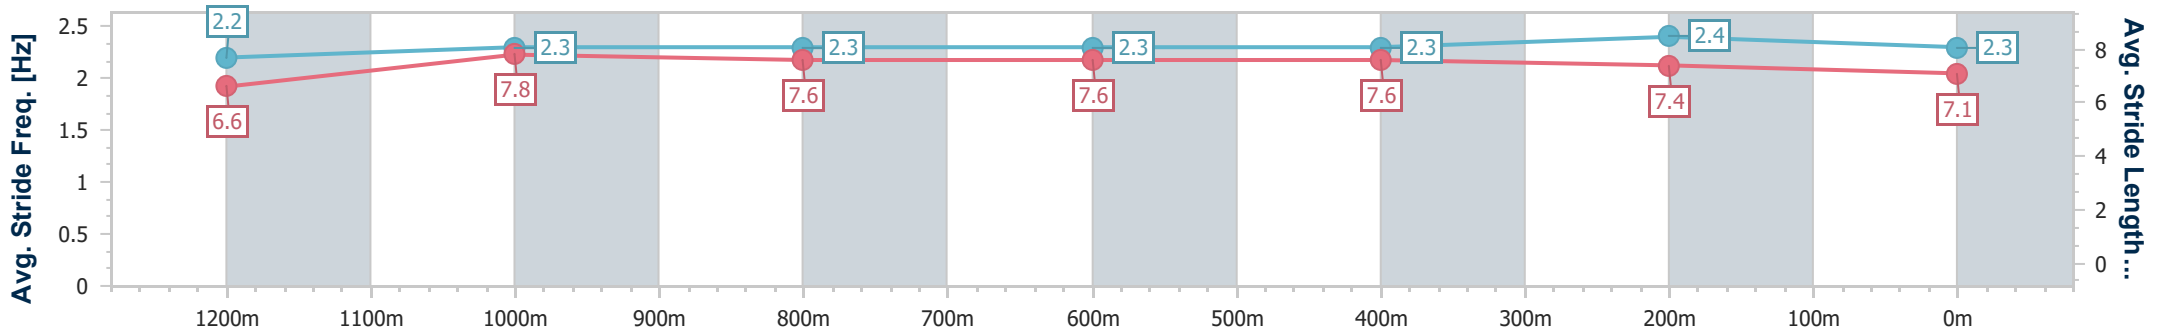

BRISBANE  
RACING CLUB

Section	Overall	1200m	1000m	800m	600m	400m	200m
Section Times	1:22.15 [1] (0:13.80)	1:08.35 [2] (0:10.92)	0:57.43 [1] (0:11.38)	0:46.05 [1] (0:11.42)	0:34.63 [1] (0:11.31)	0:23.32 [1] (0:11.23)	0:12.09 [1] (0:12.09)
Average Speed [km/h]	52.4	65.9	63.8	63.8	64.5	64.2	59.4
Top Speed [km/h]	66.6	66.8	64.4	64.6	66.7	66.6	63.0
Avg. Dist. to Rail [m]	4.0	0.6	1.6	2.9	2.9	3.2	0.7
Avg. Stride Freq. [Hz]	2.2	2.3	2.3	2.3	2.3	2.4	2.3
Avg. Stride Length [m]	6.6	7.9	7.7	7.7	7.7	7.6	7.2

- [ ] Ranking at each section and finish
- .-.- No data available at this section
- NA No data available

Horse/Jockey Name	Sea Raider
Final Rank	2
Fastest Section Time (Section)	0:10.97 (1200m)
Top Speed [km/h] (Section)	67.1 (1200m)
Race State	Finished

Eagle Farm QLD Professional  
 Race 4: MORETON HIRE BENCHMARK 85 Handicap - 1400m  
 04 May 2024 - 13:15  
 Track Rating: Soft 5, Weather: Overcast, Rail Position: +7m Entire

BRISBANE  
 RACING CLUB

Section	Overall	1200m	1000m	800m	600m	400m	200m
Section Times	1:22.81 [2] (0:13.94)	1:08.87 [4] (0:10.97)	0:57.90 [3] (0:11.37)	0:46.53 [2] (0:11.53)	0:35.00 [3] (0:11.26)	0:23.74 [3] (0:11.41)	0:12.33 [2] (0:12.33)
Average Speed [km/h]	51.8	65.7	63.8	63.4	63.8	63.1	58.5
Top Speed [km/h]	63.5	67.1	65.4	64.2	64.9	64.5	60.5
Avg. Dist. to Rail [m]	6.1	2.0	1.8	3.5	1.1	0.3	0.2
Avg. Stride Freq. [Hz]	2.2	2.3	2.3	2.3	2.3	2.4	2.3
Avg. Stride Length [m]	6.6	7.8	7.6	7.6	7.6	7.4	7.1