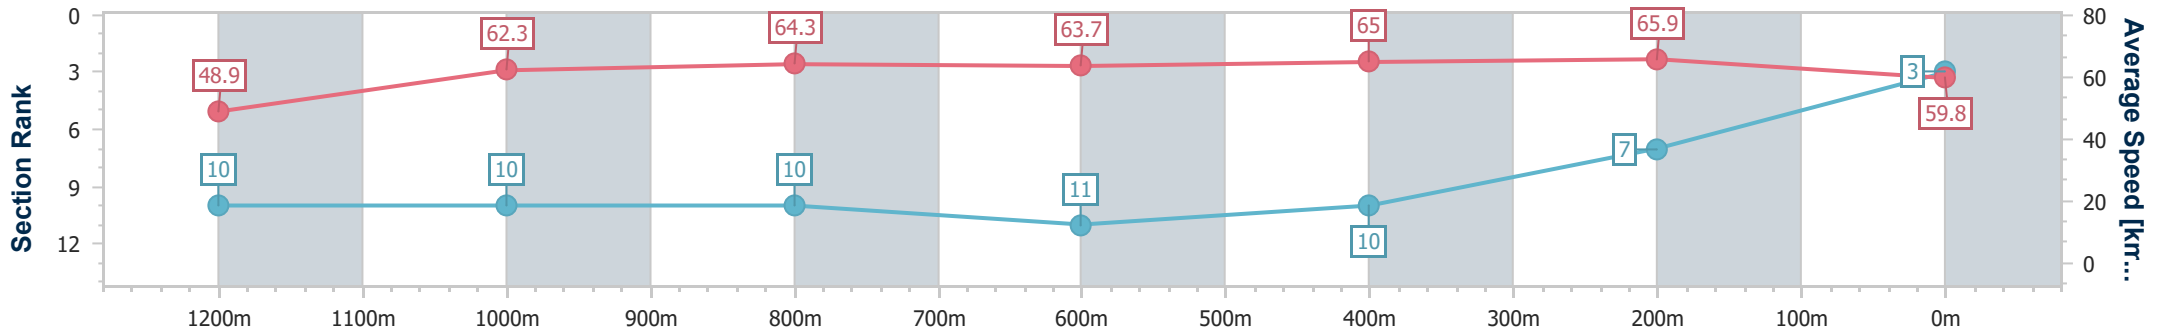

### Eagle Farm QLD Professional

Race 4: MORETON HIRE BENCHMARK 85 Handicap - 1400m

04 May 2024 - 13:15

Track Rating: Soft 5, Weather: Overcast, Rail Position: +7m Entire

BRISBANE RACING CLUB

Section	Overall	1200m	1000m	800m	600m	400m	200m
Section Times	1:23.02 [3] (0:14.73)	1:08.29 [10] (0:11.53)	0:56.76 [10] (0:11.25)	0:45.51 [10] (0:11.42)	0:34.09 [11] (0:11.10)	0:22.99 [10] (0:10.94)	0:12.05 [7] (0:12.05)
Average Speed [km/h]	48.9	62.3	64.3	63.7	65.0	65.9	59.8
Top Speed [km/h]	63.2	64.2	65.2	65.2	66.1	67.1	64.6
Avg. Dist. to Rail [m]	4.0	0.3	1.1	1.9	1.0	3.8	2.4
Avg. Stride Freq. [Hz]	2.2	2.2	2.2	2.2	2.2	2.3	2.3
Avg. Stride Length [m]	6.3	7.9	8.0	8.0	8.0	7.9	7.4