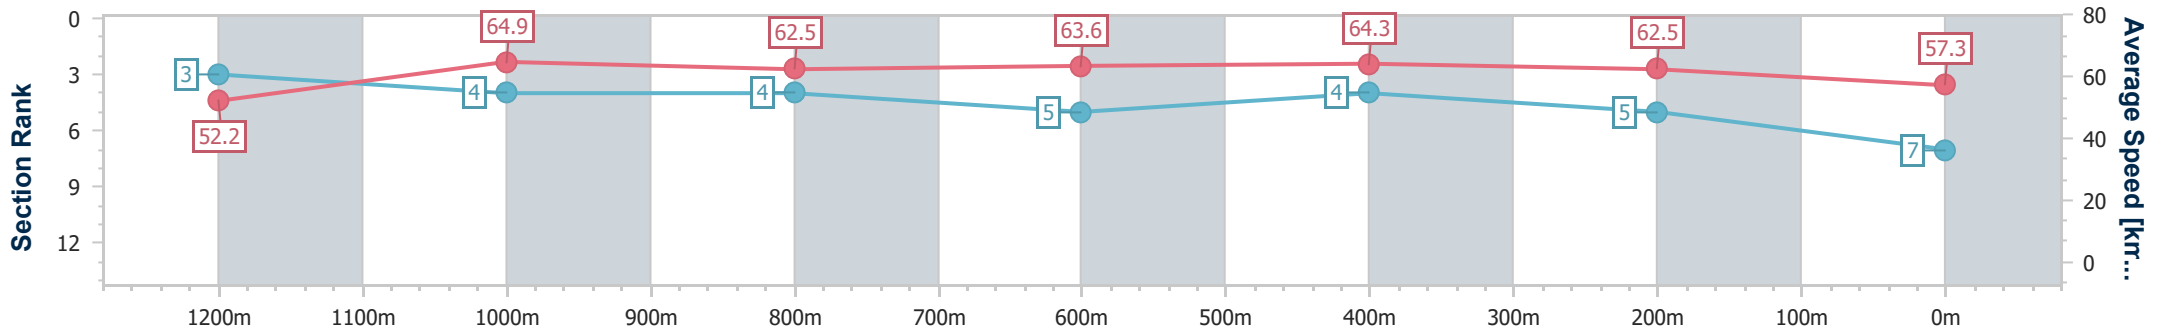

### Eagle Farm QLD Professional

Race 4: MORETON HIRE BENCHMARK 85 Handicap - 1400m

04 May 2024 - 13:15

Track Rating: Soft 5, Weather: Overcast, Rail Position: +7m Entire

BRISBANE RACING CLUB

Section	Overall	1200m	1000m	800m	600m	400m	200m
Section Times	1:23.29 [6] (0:14.52)	1:08.77 [9] (0:11.45)	0:57.32 [9] (0:11.26)	0:46.06 [9] (0:11.49)	0:34.57 [9] (0:10.91)	0:23.66 [7] (0:11.42)	0:12.24 [8]
Average Speed [km/h]	49.9	63.1	65.2	63.8	66.5	63.2	58.7
Top Speed [km/h]	63.3	64.1	66.0	66.2	67.1	65.2	61.5
Avg. Dist. to Rail [m]	6.7	3.8	3.5	4.4	1.9	2.8	4.1
Avg. Stride Freq. [Hz]	2.2	2.3	2.3	2.3	2.4	2.3	2.3
Avg. Stride Length [m]	6.4	7.6	7.9	7.7	7.7	7.5	7.2

- [ ] Ranking at each section and finish
- .-.- No data available at this section
- NA No data available

Horse/Jockey Name	Beef Week Princess
Final Rank	7
Fastest Section Time (Section)	0:11.10 (1200m)
Top Speed [km/h] (Section)	66.0 (1200m)
Race State	Finished

Eagle Farm QLD Professional  
 Race 4: MORETON HIRE BENCHMARK 85 Handicap - 1400m  
 04 May 2024 - 13:15  
 Track Rating: Soft 5, Weather: Overcast, Rail Position: +7m Entire

BRISBANE RACING CLUB

Section	Overall	1200m	1000m	800m	600m	400m	200m
Section Times	1:23.31 [7] (0:13.84)	1:09.47 [3] (0:11.10)	0:58.37 [4] (0:11.59)	0:46.78 [4] (0:11.43)	0:35.35 [5] (0:11.26)	0:24.09 [4] (0:11.55)	0:12.54 [5] (0:12.54)
Average Speed [km/h]	52.2	64.9	62.5	63.6	64.3	62.5	57.3
Top Speed [km/h]	65.6	66.0	63.1	65.1	65.0	64.5	60.6
Avg. Dist. to Rail [m]	9.1	1.4	1.3	2.0	1.4	3.9	5.5
Avg. Stride Freq. [Hz]	2.5	2.5	2.4	2.4	2.5	2.5	2.4
Avg. Stride Length [m]	5.9	7.3	7.2	7.2	7.1	6.9	6.6