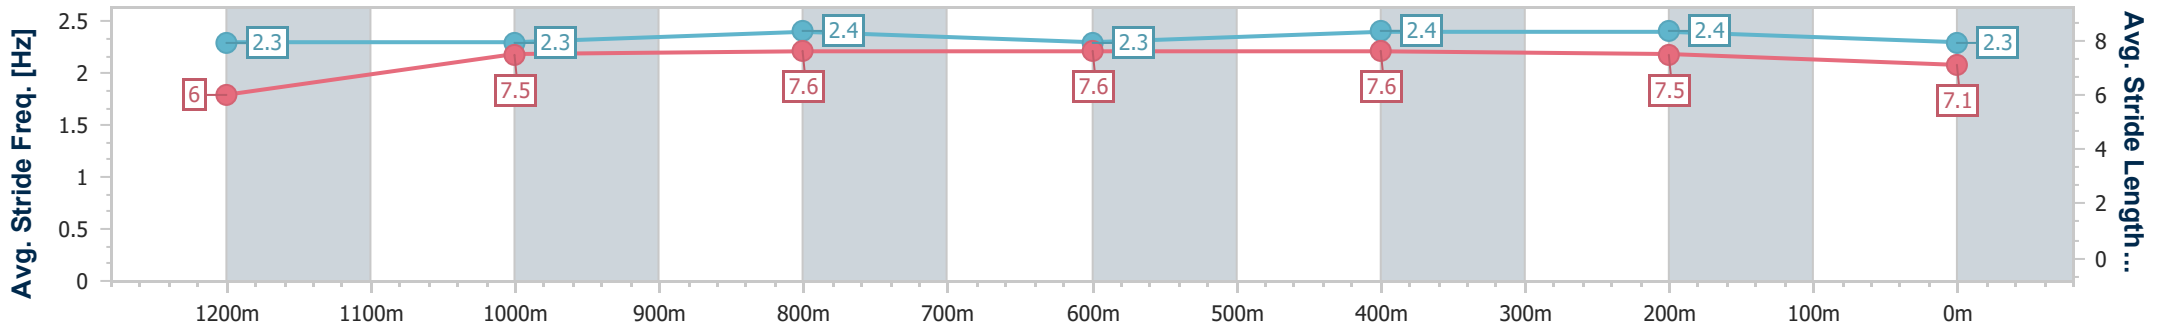

- [ ] Ranking at each section and finish
- .-.- No data available at this section
- NA No data available

Horse/Jockey Name	Hype
Final Rank	10
Fastest Section Time (Section)	0:11.06 (600m)
Top Speed [km/h] (Section)	67.0 (600m)
Race State	Finished

### Eagle Farm QLD Professional

Race 4: MORETON HIRE BENCHMARK 85 Handicap - 1400m

04 May 2024 - 13:15

Track Rating: Soft 5, Weather: Overcast, Rail Position: +7m Entire

BRISBANE RACING CLUB

Section	Overall	1200m	1000m	800m	600m	400m	200m
Section Times	1:23.72 [10] (0:14.83)	1:08.89 [11] (0:11.49)	0:57.40 [11] (0:11.20)	0:46.20 [11] (0:11.40)	0:34.80 [10] (0:11.06)	0:23.74 [9] (0:11.25)	0:12.49 [11] (0:12.49)
Average Speed [km/h]	48.8	62.7	65.0	63.9	66.1	64.0	57.7
Top Speed [km/h]	64.3	64.5	65.8	65.8	67.0	66.8	60.4
Avg. Dist. to Rail [m]	7.1	2.5	2.5	2.3	3.6	7.7	7.3
Avg. Stride Freq. [Hz]	2.3	2.3	2.4	2.3	2.4	2.4	2.3
Avg. Stride Length [m]	6.0	7.5	7.6	7.6	7.6	7.5	7.1

- [ ] Ranking at each section and finish
- .-.- No data available at this section
- NA No data available

Horse/Jockey Name	Military Gambler
Final Rank	11
Fastest Section Time (Section)	0:11.25 (600m)
Top Speed [km/h] (Section)	65.6 (600m)
Race State	Finished