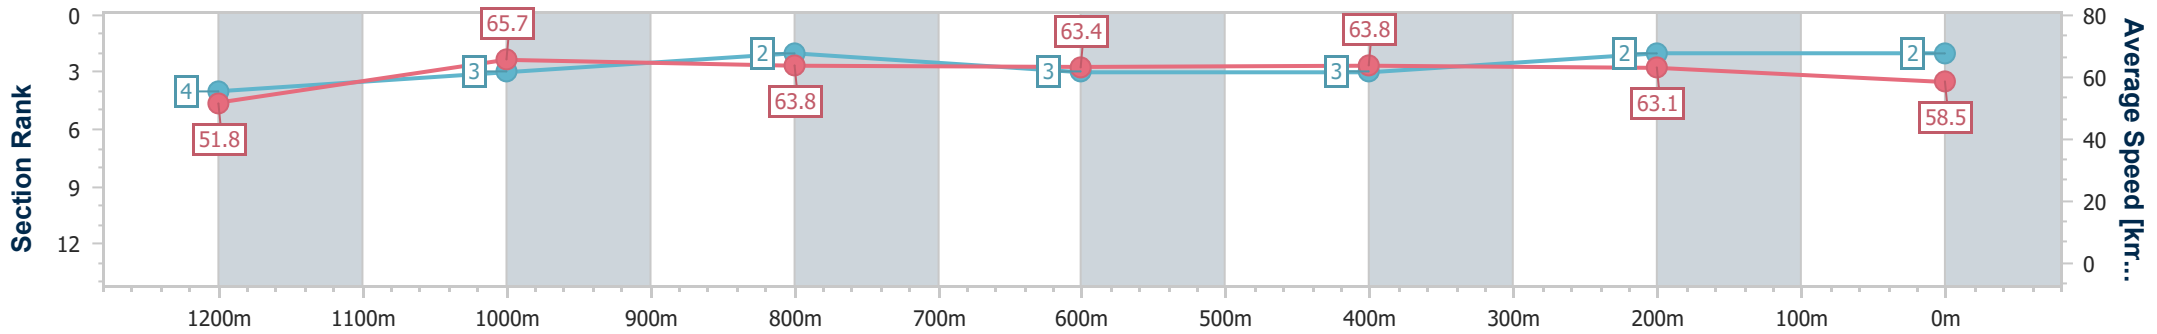

Horse/Jockey Name	Sea Raider
Final Rank	2
Fastest Section Time (Section)	0:10.97 (1200m)
Top Speed [km/h] (Section)	67.1 (1200m)
Race State	Finished

Eagle Farm QLD Professional
Race 4: MORETON HIRE BENCHMARK 85 Handicap - 1400m
04 May 2024 - 13:15
Track Rating: Soft 5, Weather: Overcast, Rail Position: +7m Entire

BRISBANE
RACING CLUB

Section	Overall	1200m	1000m	800m	600m	400m	200m
Section Times	1:22.81 [2] (0:13.94)	1:08.87 [4] (0:10.97)	0:57.90 [3] (0:11.37)	0:46.53 [2] (0:11.53)	0:35.00 [3] (0:11.26)	0:23.74 [3] (0:11.41)	0:12.33 [2] (0:12.33)
Average Speed [km/h]	51.8	65.7	63.8	63.4	63.8	63.1	58.5
Top Speed [km/h]	63.5	67.1	65.4	64.2	64.9	64.5	60.5
Avg. Dist. to Rail [m]	6.1	2.0	1.8	3.5	1.1	0.3	0.2
Avg. Stride Freq. [Hz]	2.2	2.3	2.3	2.3	2.3	2.4	2.3
Avg. Stride Length [m]	6.6	7.8	7.6	7.6	7.6	7.4	7.1

- [ ] Ranking at each section and finish
- -.-.- No data available at this section
- NA No data available