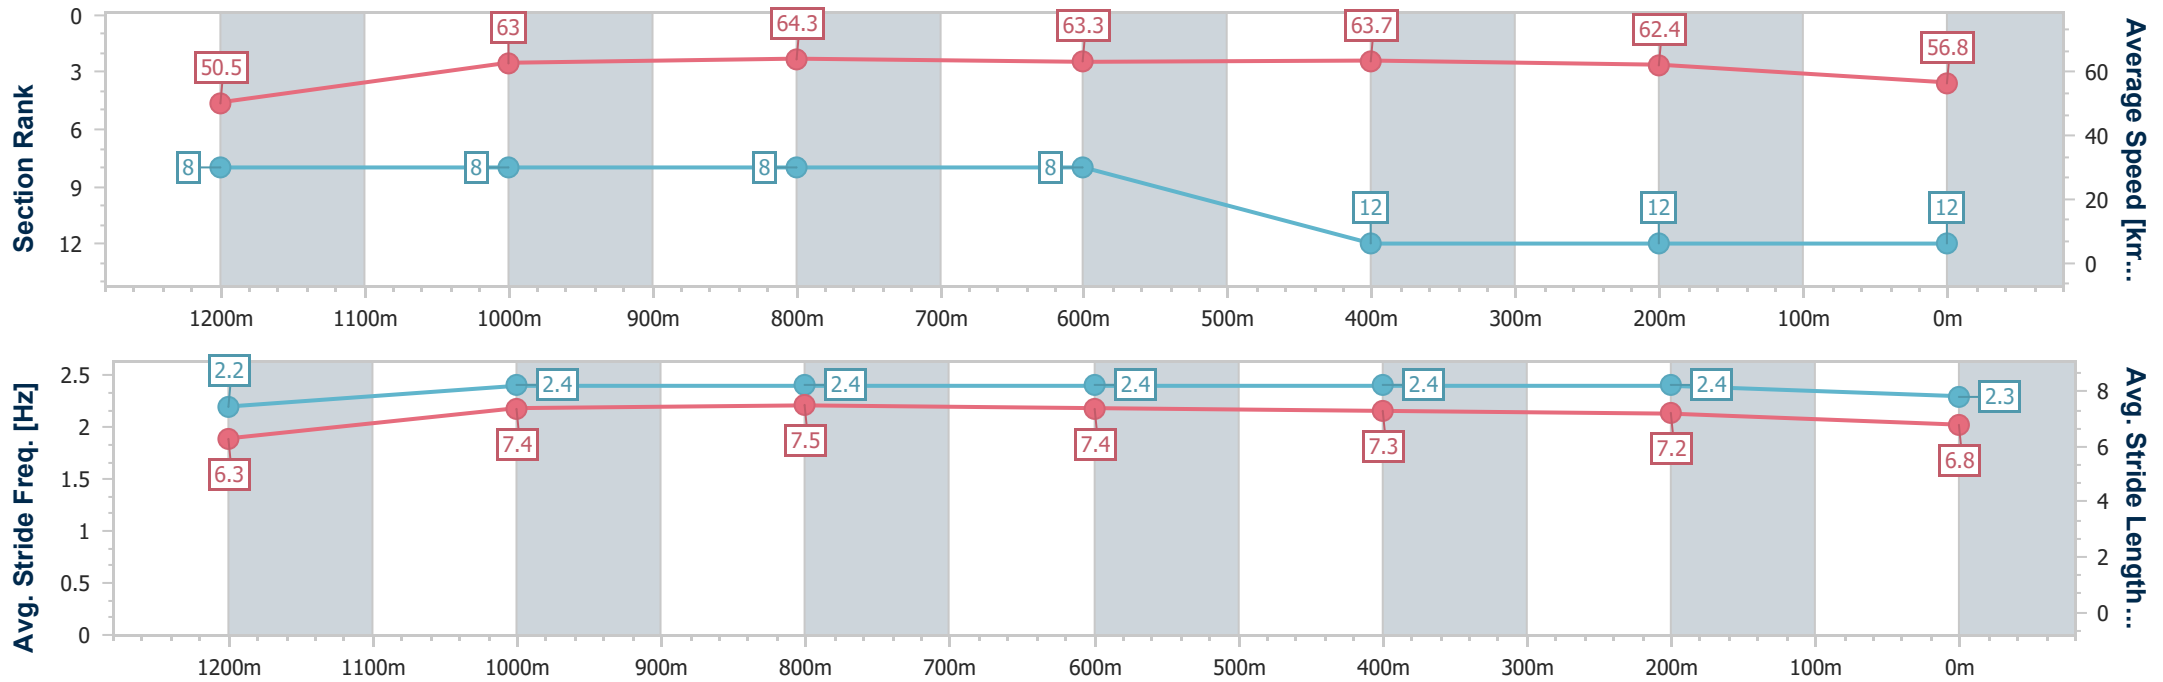

- [ ] Ranking at each section and finish
- .-.- No data available at this section
- NA No data available

Horse/Jockey Name	Sayl
Final Rank	12
Fastest Section Time (Section)	0:11.35 (1000m)
Top Speed [km/h] (Section)	65.2 (1000m)
Race State	Finished

### Eagle Farm QLD Professional

Race 4: MORETON HIRE BENCHMARK 85 Handicap - 1400m

04 May 2024 - 13:15

Track Rating: Soft 5, Weather: Overcast, Rail Position: +7m Entire

BRISBANE RACING CLUB

Section	Overall	1200m	1000m	800m	600m	400m	200m
Section Times	1:24.40 [12] (0:14.31)	1:10.09 [8] (0:11.46)	0:58.63 [8] (0:11.35)	0:47.28 [8] (0:11.53)	0:35.75 [8] (0:11.50)	0:24.25 [12] (0:11.55)	0:12.70 [12] (0:12.70)
Average Speed [km/h]	50.5	63.0	64.3	63.3	63.7	62.4	56.8
Top Speed [km/h]	63.7	63.7	65.2	64.2	64.8	64.4	60.0
Avg. Dist. to Rail [m]	4.6	2.6	2.7	3.5	3.5	4.3	2.8
Avg. Stride Freq. [Hz]	2.2	2.4	2.4	2.4	2.4	2.4	2.3
Avg. Stride Length [m]	6.3	7.4	7.5	7.4	7.3	7.2	6.8

- [ ] Ranking at each section and finish
- .-.- No data available at this section
- NA No data available