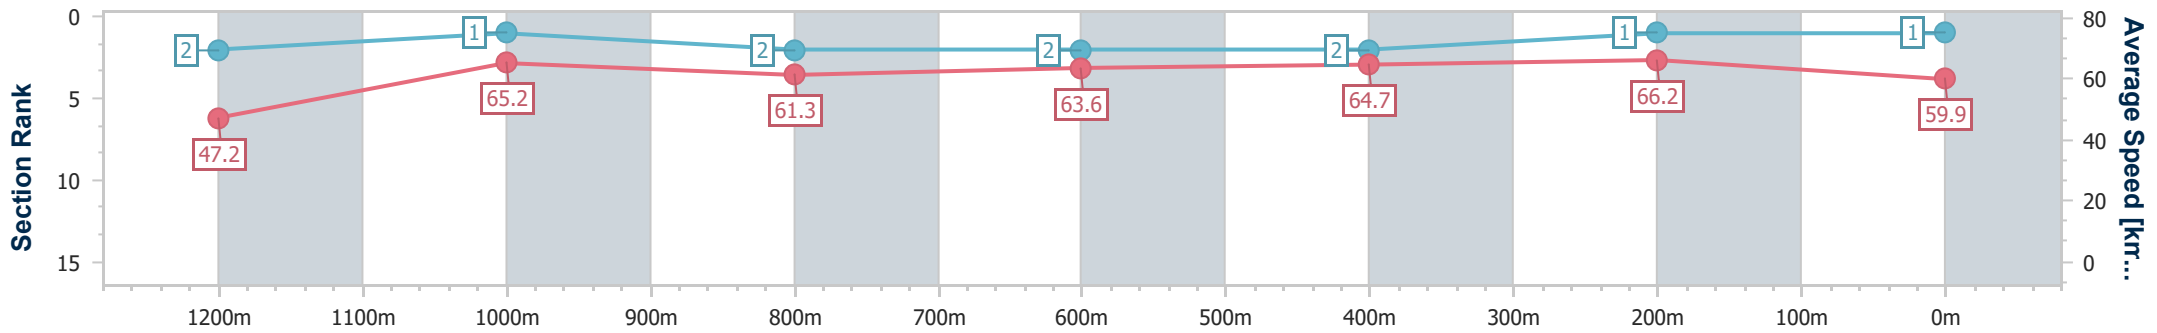

Eagle Farm QLD Professional

Race 5: BRC MEMBERS QTIS 3YO QUALITY - 1300m

04 May 2024 - 13:49

Track Rating: Soft 5, Weather: Overcast, Rail Position: +7m Entire

BRISBANE RACING CLUB

Section	Overall	1200m	1000m	800m	600m	400m	200m
Section Times	1:16.36 [1] (0:07.79)	1:08.57 [2] (0:11.07)	0:57.50 [1] (0:11.99)	0:45.51 [2] (0:11.45)	0:34.06 [2] (0:11.19)	0:22.87 [2] (0:10.86)	0:12.01 [1] (0:12.01)
Average Speed [km/h]	47.2	65.2	61.3	63.6	64.7	66.2	59.9
Top Speed [km/h]	62.4	67.2	63.9	65.1	65.9	68.0	64.9
Avg. Dist. to Rail [m]	13.2	4.6	3.9	2.9	0.9	1.1	0.4
Avg. Stride Freq. [Hz]	2.3	2.4	2.3	2.4	2.3	2.4	2.4
Avg. Stride Length [m]	5.6	7.5	7.3	7.5	7.7	7.6	7.1