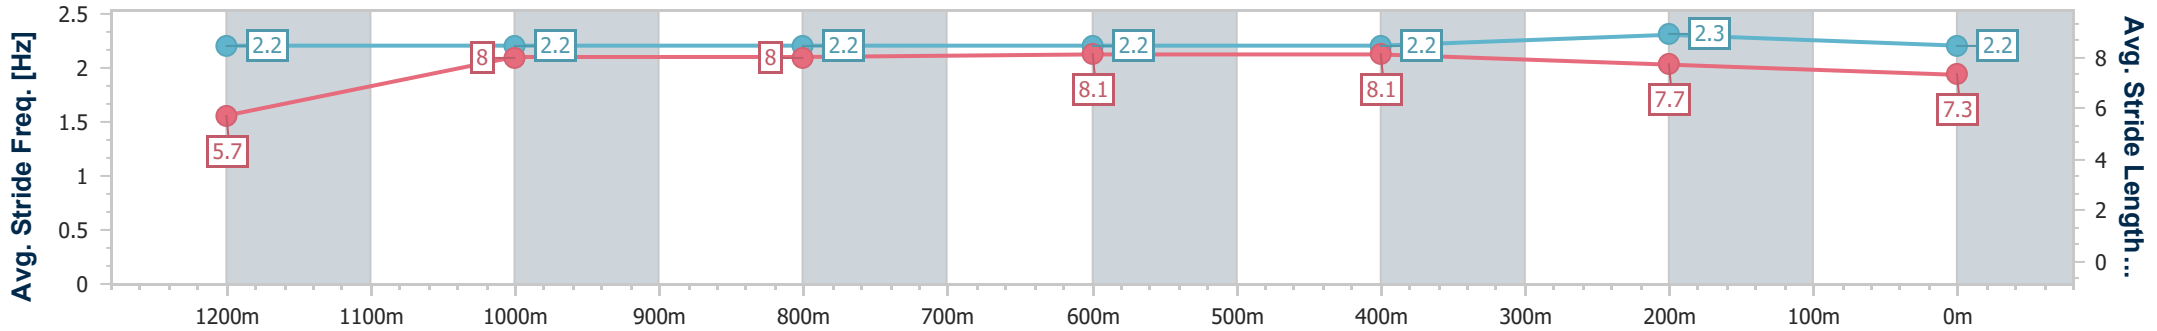

Eagle Farm QLD Professional

Race 5: BRC MEMBERS QTIS 3YO QUALITY - 1300m

04 May 2024 - 13:49

Track Rating: Soft 5, Weather: Overcast, Rail Position: +7m Entire

BRISBANE RACING CLUB

Section	Overall	1200m	1000m	800m	600m	400m	200m
Section Times	1:17.04 [6] (0:08.08)	1:08.96 [7] (0:11.42)	0:57.54 [8] (0:11.67)	0:45.87 [5] (0:11.25)	0:34.62 [4] (0:11.09)	0:23.53 [3] (0:11.19)	0:12.34 [4] (0:12.34)
Average Speed [km/h]	44.9	63.5	62.5	64.8	65.1	64.1	58.4
Top Speed [km/h]	61.0	64.1	63.7	65.8	66.7	66.9	61.4
Avg. Dist. to Rail [m]	9.1	3.1	3.1	2.3	0.5	2.9	3.0
Avg. Stride Freq. [Hz]	2.2	2.2	2.2	2.2	2.2	2.3	2.2
Avg. Stride Length [m]	5.7	8.0	8.0	8.1	8.1	7.7	7.3