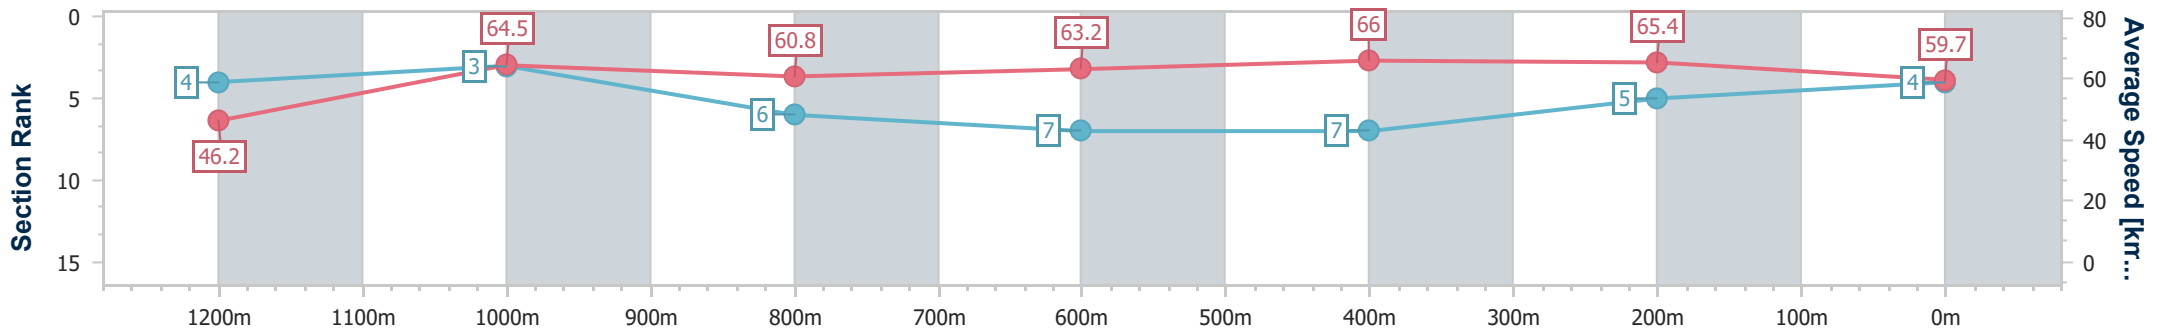

Eagle Farm QLD Professional

Race 5: BRC MEMBERS QTIS 3YO QUALITY - 1300m

04 May 2024 - 13:49

Track Rating: Soft 5, Weather: Overcast, Rail Position: +7m Entire

BRISBANE RACING CLUB

Section	Overall	1200m	1000m	800m	600m	400m	200m
Section Times	1:16.80 [4] (0:07.92)	1:08.88 [4] (0:11.18)	0:57.70 [3] (0:12.11)	0:45.59 [6] (0:11.47)	0:34.12 [7] (0:11.06)	0:23.06 [7] (0:11.00)	0:12.06 [5]
Average Speed [km/h]	46.2	64.5	60.8	63.2	66.0	65.4	59.7
Top Speed [km/h]	63.8	66.6	62.7	64.3	67.6	67.8	62.2
Avg. Dist. to Rail [m]	12.2	4.3	4.3	2.0	2.5	4.4	3.8
Avg. Stride Freq. [Hz]	2.4	2.5	2.4	2.4	2.5	2.5	2.4
Avg. Stride Length [m]	5.5	7.2	7.1	7.4	7.4	7.3	6.9