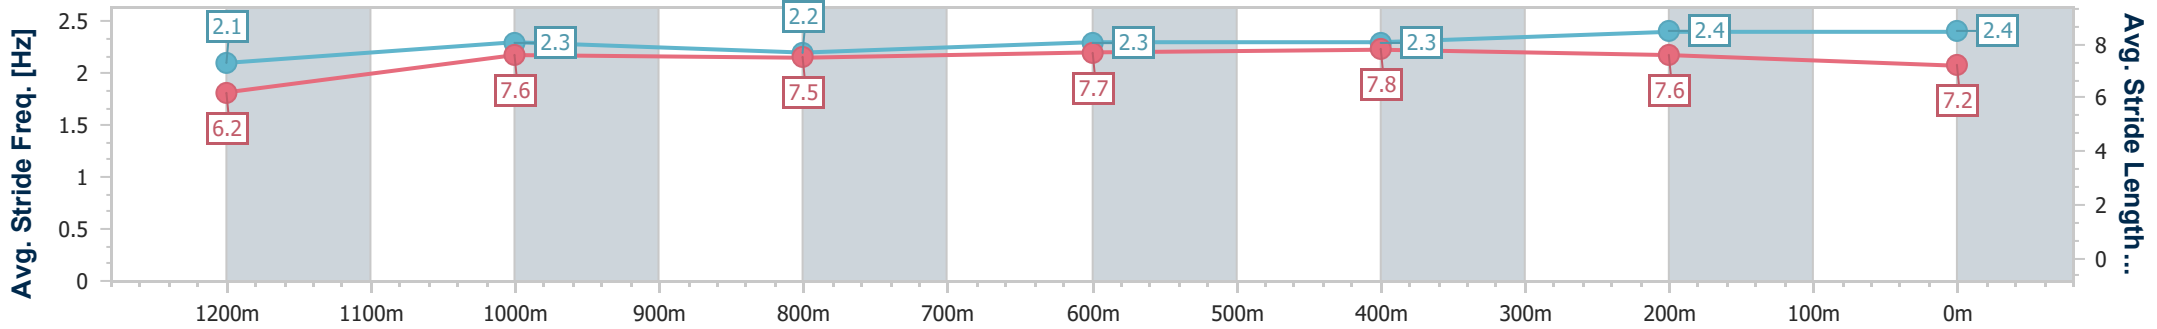

Eagle Farm QLD Professional

Race 5: BRC MEMBERS QTIS 3YO QUALITY - 1300m

04 May 2024 - 13:49

Track Rating: Soft 5, Weather: Overcast, Rail Position: +7m Entire

BRISBANE RACING CLUB

Section	Overall	1200m	1000m	800m	600m	400m	200m
Section Times	1:16.87 [5] (0:07.92)	1:08.95 [5] (0:11.41)	0:57.54 [5] (0:11.98)	0:45.56 [7] (0:11.61)	0:33.95 [8] (0:11.02)	0:22.93 [8] (0:11.05)	0:11.88 [7]
Average Speed [km/h]	45.7	63.3	61.0	62.5	65.0	65.1	60.5
Top Speed [km/h]	60.8	64.3	62.4	64.8	66.6	67.2	64.2
Avg. Dist. to Rail [m]	7.8	2.3	2.6	1.4	0.9	3.2	5.8
Avg. Stride Freq. [Hz]	2.1	2.3	2.2	2.3	2.3	2.4	2.4
Avg. Stride Length [m]	6.2	7.6	7.5	7.7	7.8	7.6	7.2