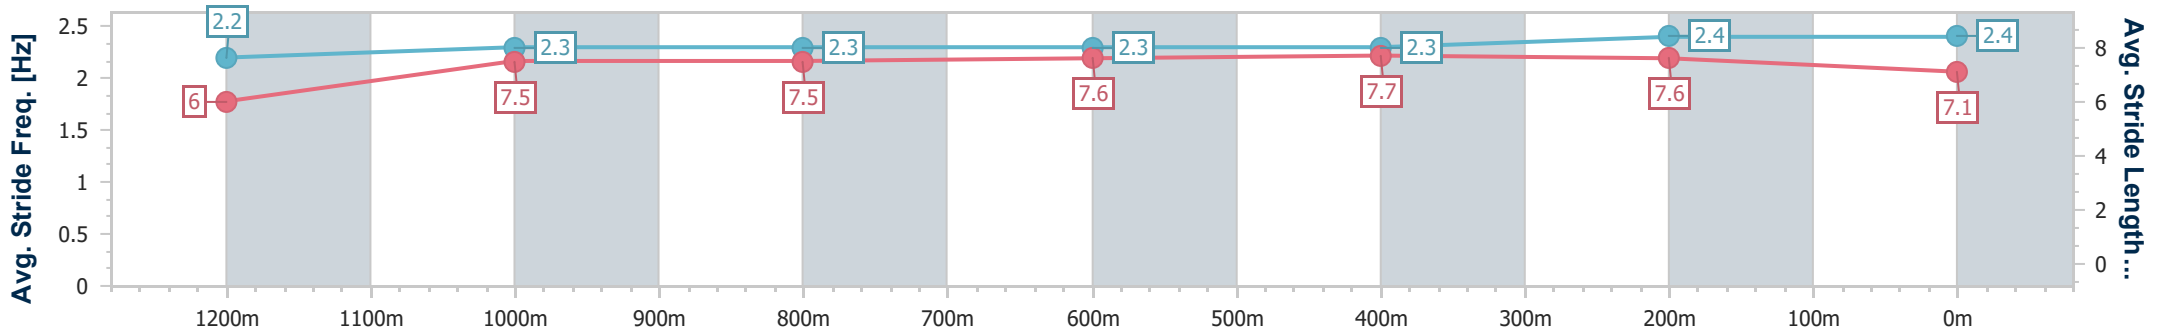

Eagle Farm QLD Professional

Race 5: BRC MEMBERS QTIS 3YO QUALITY - 1300m

04 May 2024 - 13:49

Track Rating: Soft 5, Weather: Overcast, Rail Position: +7m Entire

BRISBANE RACING CLUB

Section	Overall	1200m	1000m	800m	600m	400m	200m
Section Times	1:16.54 [3] (0:07.87)	1:08.67 [3] (0:11.37)	0:57.30 [4] (0:11.76)	0:45.54 [4] (0:11.57)	0:33.97 [5] (0:11.14)	0:22.83 [5] (0:10.95)	0:11.88 [3] (0:11.88)
Average Speed [km/h]	45.9	63.4	61.2	62.1	64.7	65.8	60.7
Top Speed [km/h]	61.5	64.6	63.1	64.5	65.8	67.3	63.7
Avg. Dist. to Rail [m]	6.5	0.9	0.3	0.4	0.7	3.7	3.0
Avg. Stride Freq. [Hz]	2.2	2.3	2.3	2.3	2.3	2.4	2.4
Avg. Stride Length [m]	6.0	7.5	7.5	7.6	7.7	7.6	7.1