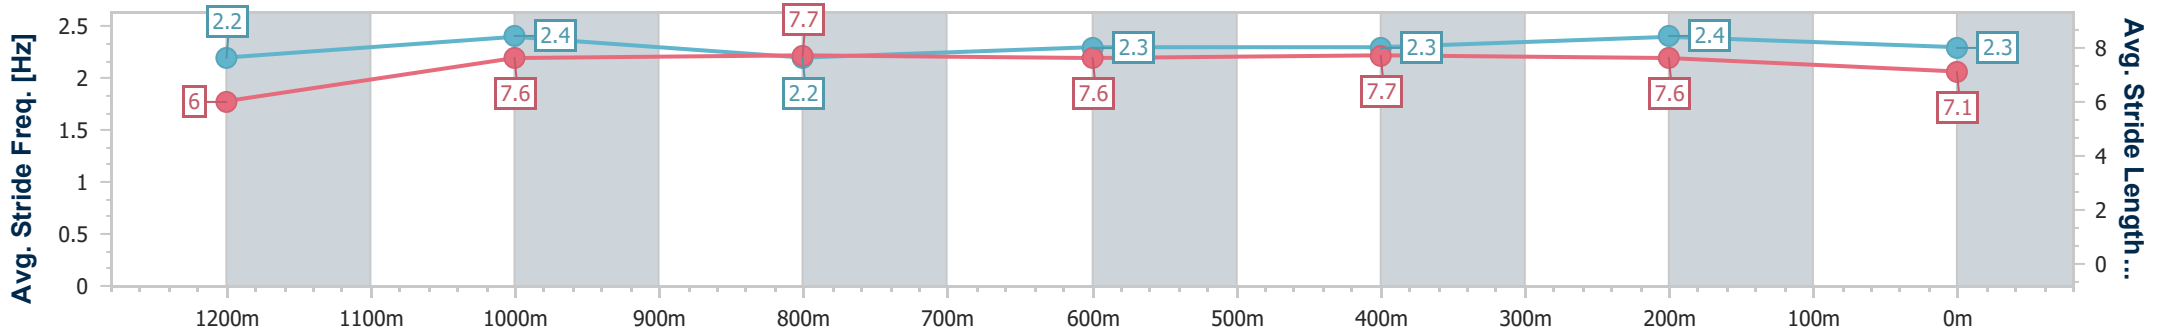

Eagle Farm QLD Professional

Race 5: BRC MEMBERS QTIS 3YO QUALITY - 1300m

04 May 2024 - 13:49

Track Rating: Soft 5, Weather: Overcast, Rail Position: +7m Entire

BRISBANE RACING CLUB

Section	Overall	1200m	1000m	800m	600m	400m	200m
Section Times	1:17.31 [7] (0:07.72)	1:09.59 [1] (0:11.16)	0:58.43 [2] (0:11.88)	0:46.55 [1] (0:11.65)	0:34.90 [3] (0:11.19)	0:23.71 [4] (0:11.15)	0:12.56 [6]
Average Speed [km/h]	47.2	64.5	61.2	62.0	64.6	64.6	57.3
Top Speed [km/h]	63.4	66.2	62.5	63.7	66.3	67.2	61.6
Avg. Dist. to Rail [m]	9.7	1.3	1.3	1.4	0.5	1.0	0.4
Avg. Stride Freq. [Hz]	2.2	2.4	2.2	2.3	2.3	2.4	2.3
Avg. Stride Length [m]	6.0	7.6	7.7	7.6	7.7	7.6	7.1