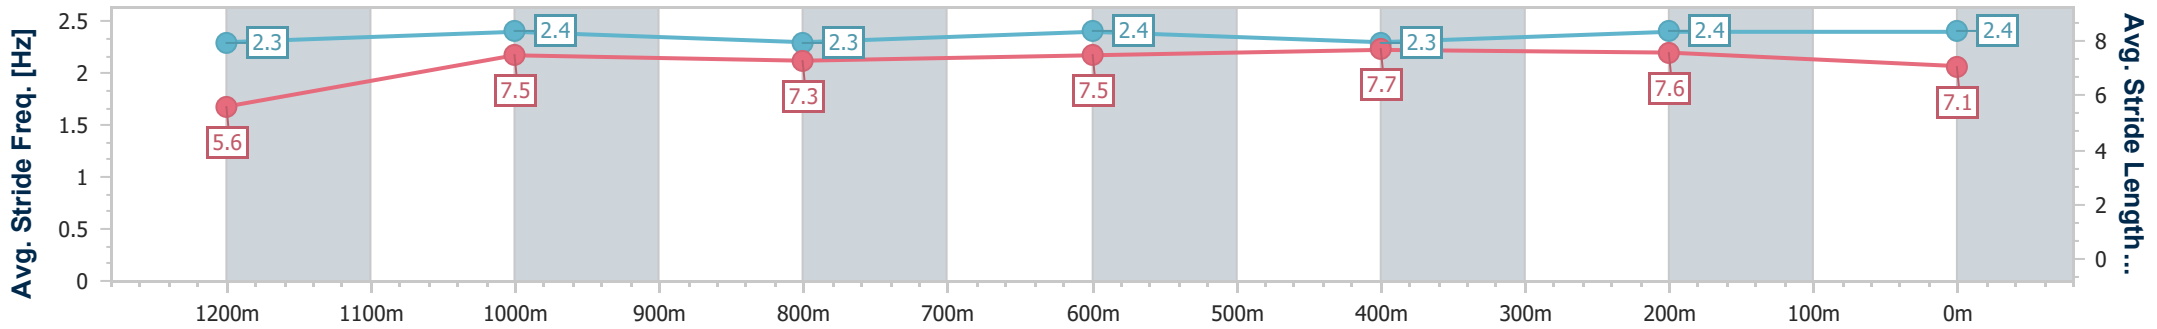

Eagle Farm QLD Professional

Race 5: BRC MEMBERS QTIS 3YO QUALITY - 1300m

04 May 2024 - 13:49

Track Rating: Soft 5, Weather: Overcast, Rail Position: +7m Entire

BRISBANE RACING CLUB

Section	Overall	1200m	1000m	800m	600m	400m	200m
Section Times	1:16.36 [1] (0:07.79)	1:08.57 [2] (0:11.07)	0:57.50 [1] (0:11.99)	0:45.51 [2] (0:11.45)	0:34.06 [2] (0:11.19)	0:22.87 [2] (0:10.86)	0:12.01 [1] (0:12.01)
Average Speed [km/h]	47.2	65.2	61.3	63.6	64.7	66.2	59.9
Top Speed [km/h]	62.4	67.2	63.9	65.1	65.9	68.0	64.9
Avg. Dist. to Rail [m]	13.2	4.6	3.9	2.9	0.9	1.1	0.4
Avg. Stride Freq. [Hz]	2.3	2.4	2.3	2.4	2.3	2.4	2.4
Avg. Stride Length [m]	5.6	7.5	7.3	7.5	7.7	7.6	7.1