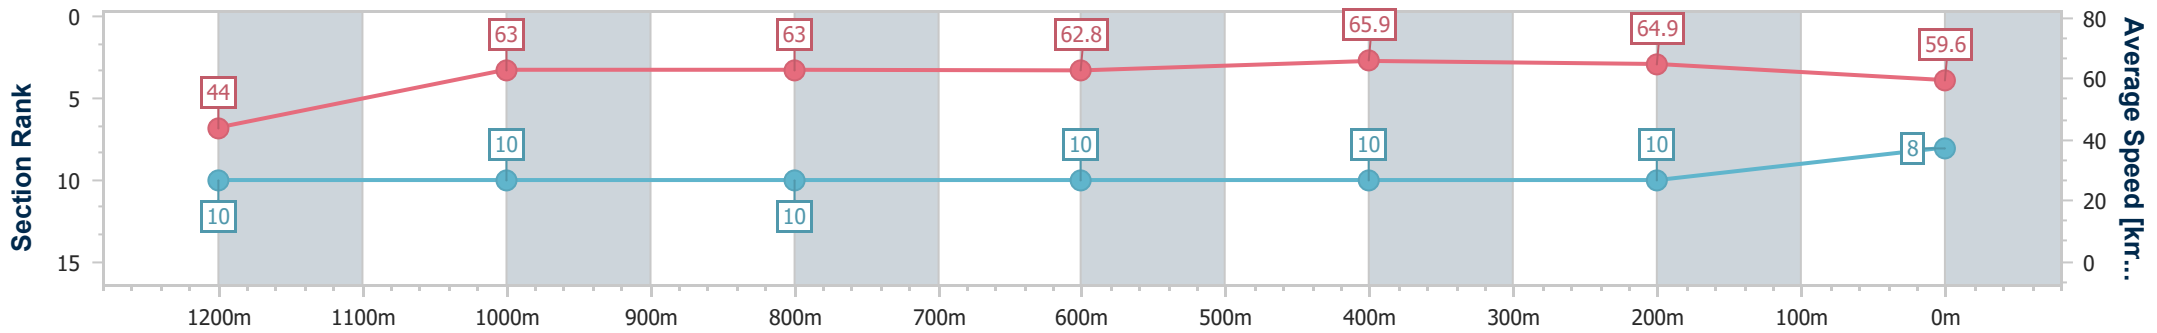

Eagle Farm QLD Professional

Race 5: BRC MEMBERS QTIS 3YO QUALITY - 1300m

04 May 2024 - 13:49

Track Rating: Soft 5, Weather: Overcast, Rail Position: +7m Entire

BRISBANE RACING CLUB

Section	Overall	1200m	1000m	800m	600m	400m	200m
Section Times	1:17.37 [8] (0:08.40)	1:08.97 [10] (0:11.46)	0:57.51 [10] (0:11.62)	0:45.89 [10] (0:11.63)	0:34.26 [10] (0:11.12)	0:23.14 [10] (0:11.07)	0:12.07 [10] (0:12.07)
Average Speed [km/h]	44.0	63.0	63.0	62.8	65.9	64.9	59.6
Top Speed [km/h]	59.9	64.7	64.6	65.1	67.8	67.9	61.6
Avg. Dist. to Rail [m]	15.4	3.0	3.5	3.9	2.9	7.6	7.1
Avg. Stride Freq. [Hz]	2.1	2.5	2.4	2.4	2.4	2.5	2.4
Avg. Stride Length [m]	5.8	7.2	7.2	7.3	7.5	7.3	6.8

- [] Ranking at each section and finish
- .-.- No data available at this section
- NA No data available

Horse/Jockey Name	Jealous
Final Rank	9
Fastest Section Time (Section)	0:08.28 (Overall)
Top Speed [km/h] (Section)	66.8 (400m)
Race State	Finished