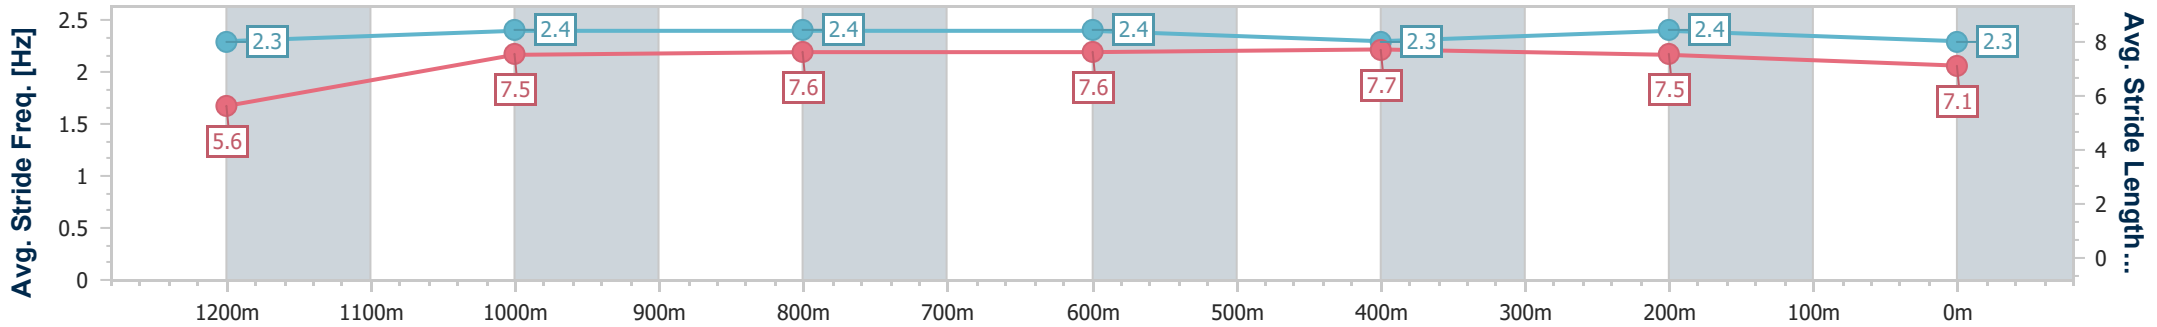

Eagle Farm QLD Professional

Race 5: BRC MEMBERS QTIS 3YO QUALITY - 1300m

04 May 2024 - 13:49

Track Rating: Soft 5, Weather: Overcast, Rail Position: +7m Entire

BRISBANE RACING CLUB

Section	Overall	1200m	1000m	800m	600m	400m	200m
Section Times	1:16.49 [2] (0:08.05)	1:08.44 [6] (0:11.32)	0:57.12 [6] (0:11.53)	0:45.59 [3] (0:11.22)	0:34.37 [1] (0:11.29)	0:23.08 [1] (0:10.98)	0:12.10 [2] (0:12.10)
Average Speed [km/h]	45.5	63.9	63.9	65.1	64.0	65.5	59.5
Top Speed [km/h]	61.5	64.7	65.8	66.6	66.4	66.7	63.3
Avg. Dist. to Rail [m]	11.2	4.8	4.6	3.0	0.8	2.6	2.4
Avg. Stride Freq. [Hz]	2.3	2.4	2.4	2.4	2.3	2.4	2.3
Avg. Stride Length [m]	5.6	7.5	7.6	7.6	7.7	7.5	7.1