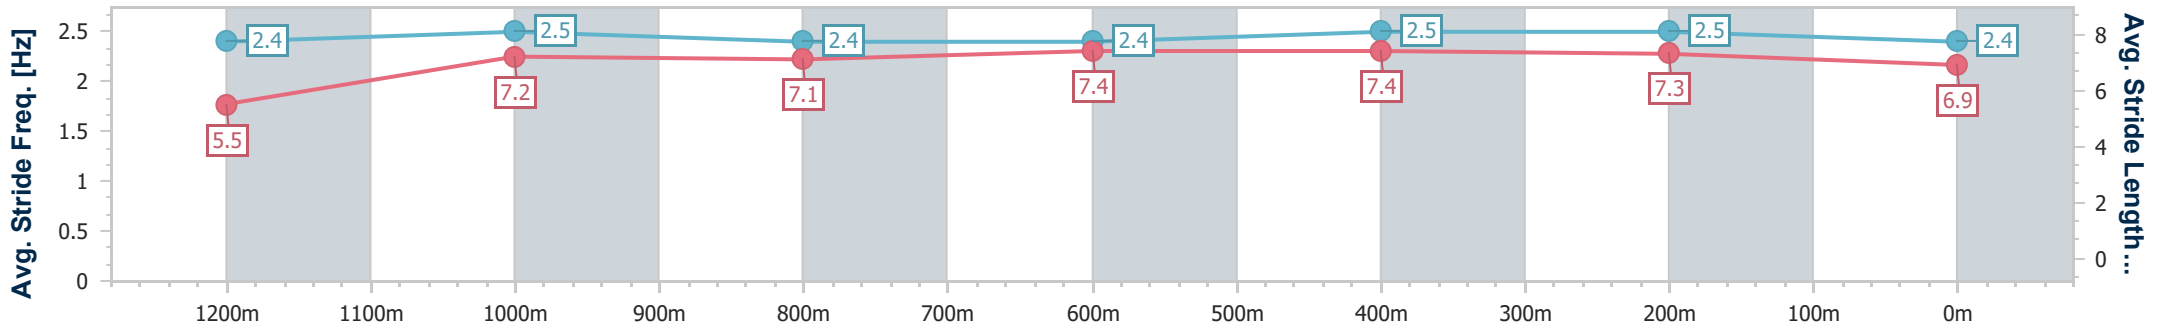

Eagle Farm QLD Professional

Race 5: BRC MEMBERS QTIS 3YO QUALITY - 1300m

04 May 2024 - 13:49

Track Rating: Soft 5, Weather: Overcast, Rail Position: +7m Entire

BRISBANE RACING CLUB

Section	Overall	1200m	1000m	800m	600m	400m	200m
Section Times	1:16.80 [4] (0:07.92)	1:08.88 [4] (0:11.18)	0:57.70 [3] (0:12.11)	0:45.59 [6] (0:11.47)	0:34.12 [7] (0:11.06)	0:23.06 [7] (0:11.00)	0:12.06 [5]
Average Speed [km/h]	46.2	64.5	60.8	63.2	66.0	65.4	59.7
Top Speed [km/h]	63.8	66.6	62.7	64.3	67.6	67.8	62.2
Avg. Dist. to Rail [m]	12.2	4.3	4.3	2.0	2.5	4.4	3.8
Avg. Stride Freq. [Hz]	2.4	2.5	2.4	2.4	2.5	2.5	2.4
Avg. Stride Length [m]	5.5	7.2	7.1	7.4	7.4	7.3	6.9