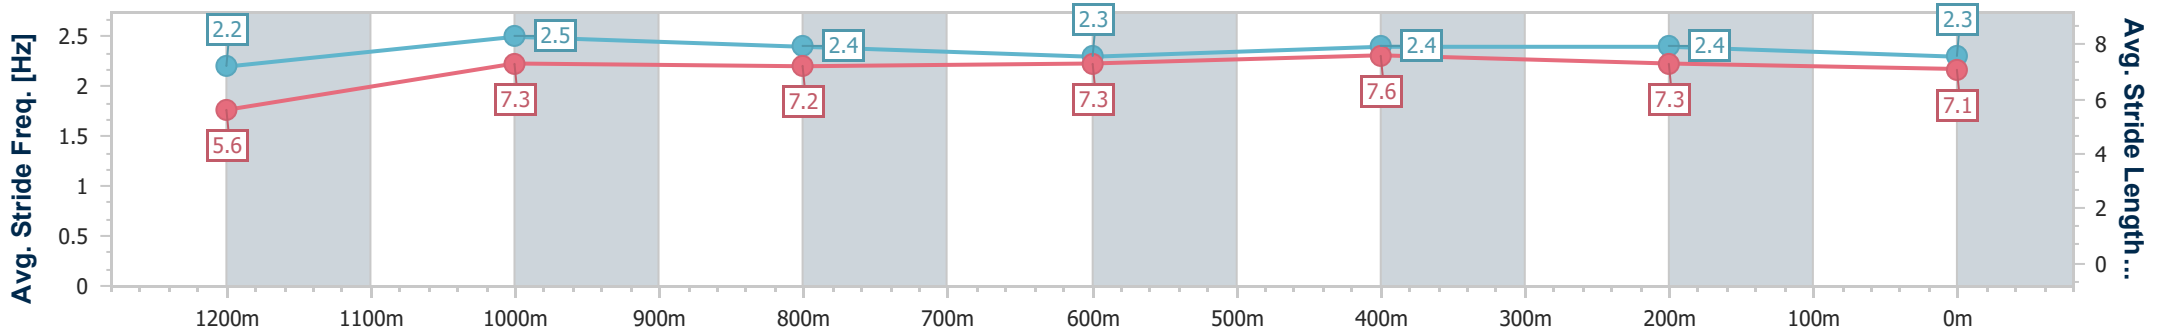

- [] Ranking at each section and finish
- .-.- No data available at this section
- NA No data available

Horse/Jockey Name	Jealous
Final Rank	9
Fastest Section Time (Section)	0:08.28 (Overall)
Top Speed [km/h] (Section)	66.8 (400m)
Race State	Finished

Eagle Farm QLD Professional

Race 5: BRC MEMBERS QTIS 3YO QUALITY - 1300m

04 May 2024 - 13:49

Track Rating: Soft 5, Weather: Overcast, Rail Position: +7m Entire

BRISBANE RACING CLUB

Section	Overall	1200m	1000m	800m	600m	400m	200m
Section Times	1:17.40 [9] (0:08.28)	1:09.12 [9] (0:11.19)	0:57.93 [7] (0:11.86)	0:46.07 [8] (0:11.72)	0:34.35 [9] (0:11.00)	0:23.35 [9] (0:11.23)	0:12.12 [9]
Average Speed [km/h]	44.4	64.3	61.4	61.8	65.4	64.2	59.3
Top Speed [km/h]	63.8	66.5	64.2	64.5	66.4	66.8	62.1
Avg. Dist. to Rail [m]	12.1	2.5	2.4	1.7	0.5	0.9	1.8
Avg. Stride Freq. [Hz]	2.2	2.5	2.4	2.3	2.4	2.4	2.3
Avg. Stride Length [m]	5.6	7.3	7.2	7.3	7.6	7.3	7.1

- [] Ranking at each section and finish
- .-.- No data available at this section
- NA No data available

Horse/Jockey Name	Pivotal Lad
Final Rank	10
Fastest Section Time (Section)	0:08.22 (Overall)
Top Speed [km/h] (Section)	66.6 (600m)
Race State	Finished