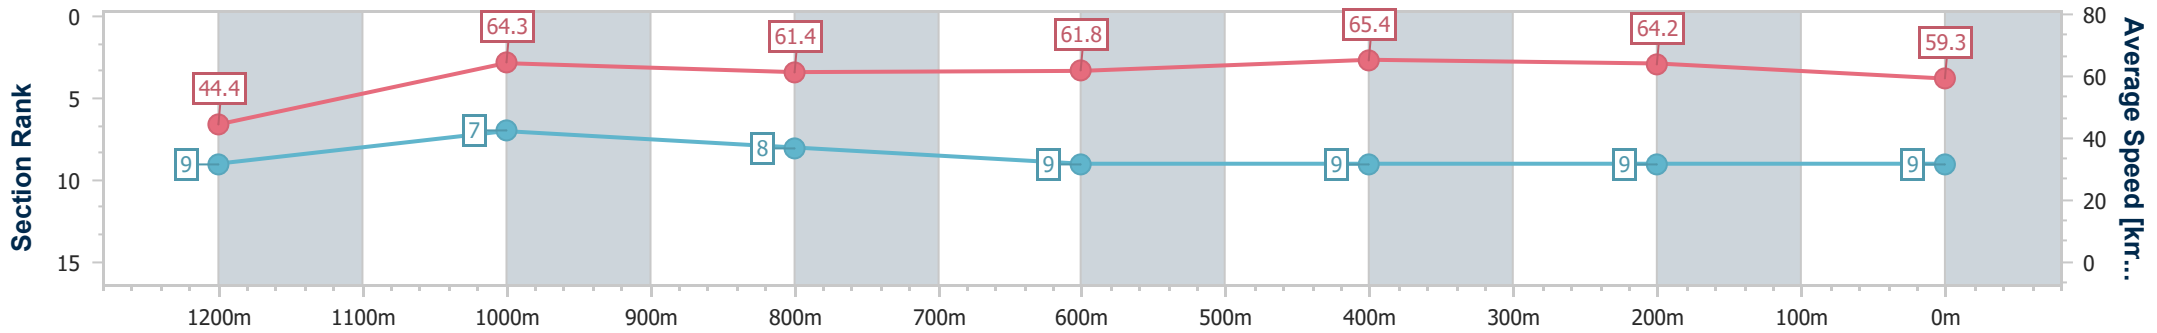

- [] Ranking at each section and finish
- .-.- No data available at this section
- NA No data available

Horse/Jockey Name	Jealous
Final Rank	9
Fastest Section Time (Section)	0:08.28 (Overall)
Top Speed [km/h] (Section)	66.8 (400m)
Race State	Finished

Eagle Farm QLD Professional

Race 5: BRC MEMBERS QTIS 3YO QUALITY - 1300m

04 May 2024 - 13:49

Track Rating: Soft 5, Weather: Overcast, Rail Position: +7m Entire

BRISBANE RACING CLUB

Section	Overall	1200m	1000m	800m	600m	400m	200m
Section Times	1:17.40 [9] (0:08.28)	1:09.12 [9] (0:11.19)	0:57.93 [7] (0:11.86)	0:46.07 [8] (0:11.72)	0:34.35 [9] (0:11.00)	0:23.35 [9] (0:11.23)	0:12.12 [9]
Average Speed [km/h]	44.4	64.3	61.4	61.8	65.4	64.2	59.3
Top Speed [km/h]	63.8	66.5	64.2	64.5	66.4	66.8	62.1
Avg. Dist. to Rail [m]	12.1	2.5	2.4	1.7	0.5	0.9	1.8
Avg. Stride Freq. [Hz]	2.2	2.5	2.4	2.3	2.4	2.4	2.3
Avg. Stride Length [m]	5.6	7.3	7.2	7.3	7.6	7.3	7.1

- [] Ranking at each section and finish
- .-.- No data available at this section
- NA No data available

Horse/Jockey Name	Pivotal Lad
Final Rank	10
Fastest Section Time (Section)	0:08.22 (Overall)
Top Speed [km/h] (Section)	66.6 (600m)
Race State	Finished