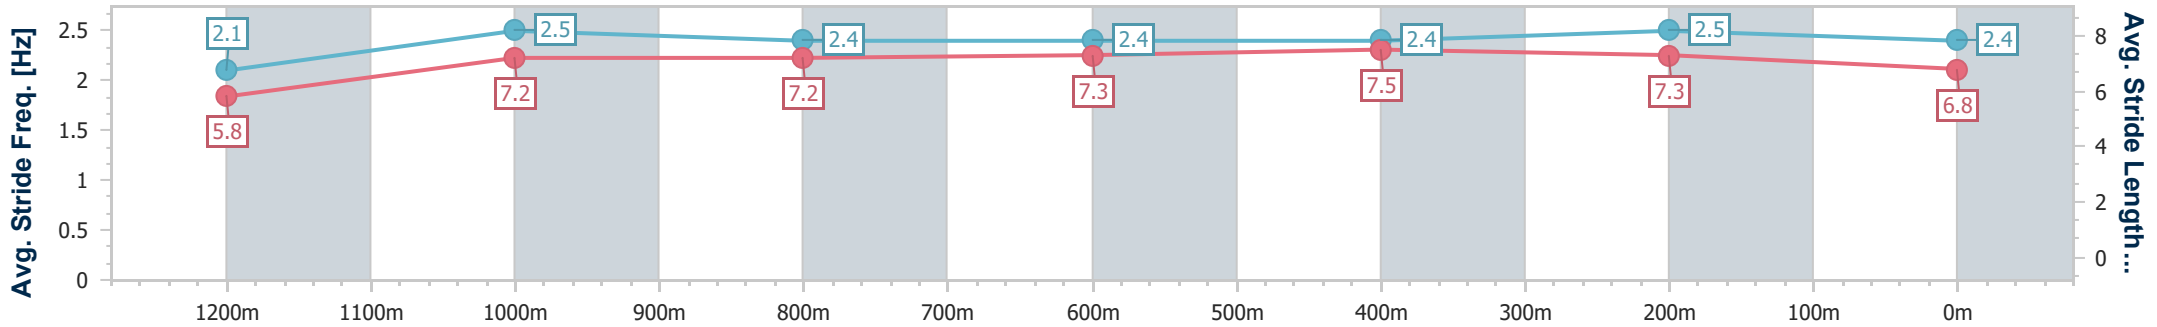

Eagle Farm QLD Professional

Race 5: BRC MEMBERS QTIS 3YO QUALITY - 1300m

04 May 2024 - 13:49

Track Rating: Soft 5, Weather: Overcast, Rail Position: +7m Entire

BRISBANE RACING CLUB

Section	Overall	1200m	1000m	800m	600m	400m	200m
Section Times	1:17.37 [8] (0:08.40)	1:08.97 [10] (0:11.46)	0:57.51 [10] (0:11.62)	0:45.89 [10] (0:11.63)	0:34.26 [10] (0:11.12)	0:23.14 [10] (0:11.07)	0:12.07 [10] (0:12.07)
Average Speed [km/h]	44.0	63.0	63.0	62.8	65.9	64.9	59.6
Top Speed [km/h]	59.9	64.7	64.6	65.1	67.8	67.9	61.6
Avg. Dist. to Rail [m]	15.4	3.0	3.5	3.9	2.9	7.6	7.1
Avg. Stride Freq. [Hz]	2.1	2.5	2.4	2.4	2.4	2.5	2.4
Avg. Stride Length [m]	5.8	7.2	7.2	7.3	7.5	7.3	6.8

- [] Ranking at each section and finish
- .-.- No data available at this section
- NA No data available

Horse/Jockey Name	Jealous
Final Rank	9
Fastest Section Time (Section)	0:08.28 (Overall)
Top Speed [km/h] (Section)	66.8 (400m)
Race State	Finished