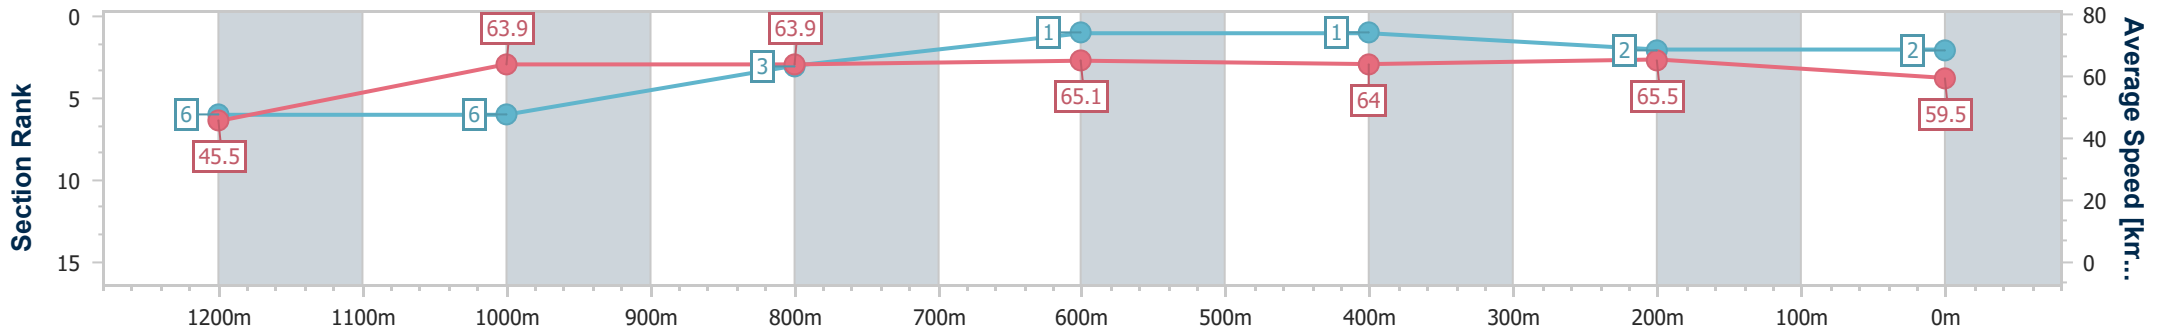

Eagle Farm QLD Professional

Race 5: BRC MEMBERS QTIS 3YO QUALITY - 1300m

04 May 2024 - 13:49

Track Rating: Soft 5, Weather: Overcast, Rail Position: +7m Entire

BRISBANE RACING CLUB

Section	Overall	1200m	1000m	800m	600m	400m	200m
Section Times	1:16.49 [2] (0:08.05)	1:08.44 [6] (0:11.32)	0:57.12 [6] (0:11.53)	0:45.59 [3] (0:11.22)	0:34.37 [1] (0:11.29)	0:23.08 [1] (0:10.98)	0:12.10 [2] (0:12.10)
Average Speed [km/h]	45.5	63.9	63.9	65.1	64.0	65.5	59.5
Top Speed [km/h]	61.5	64.7	65.8	66.6	66.4	66.7	63.3
Avg. Dist. to Rail [m]	11.2	4.8	4.6	3.0	0.8	2.6	2.4
Avg. Stride Freq. [Hz]	2.3	2.4	2.4	2.4	2.3	2.4	2.3
Avg. Stride Length [m]	5.6	7.5	7.6	7.6	7.7	7.5	7.1