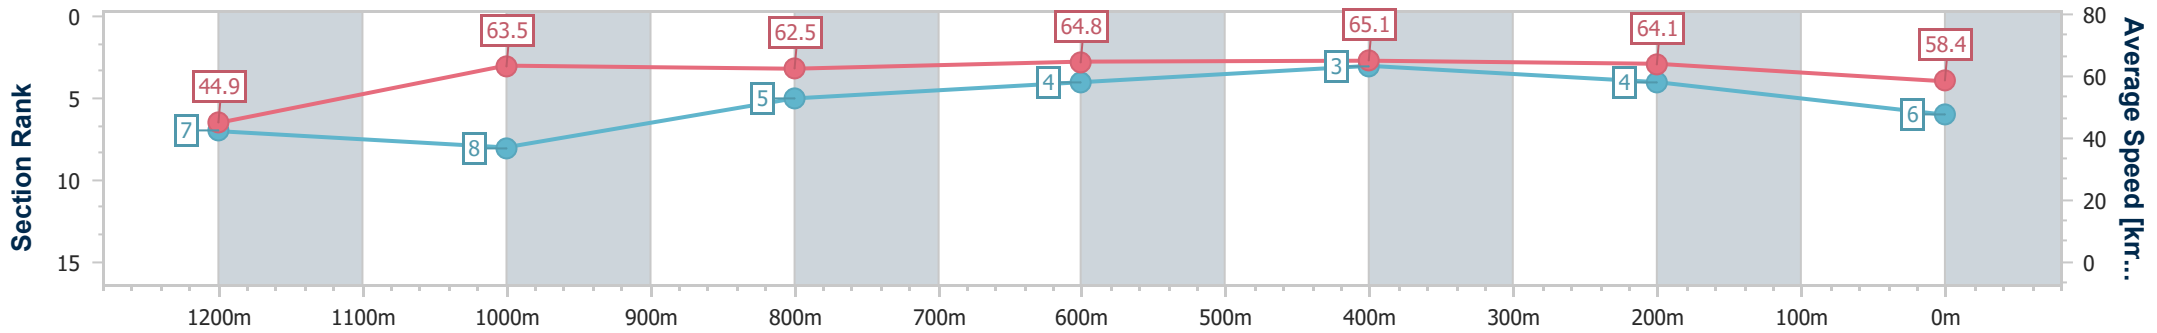

Eagle Farm QLD Professional

Race 5: BRC MEMBERS QTIS 3YO QUALITY - 1300m

04 May 2024 - 13:49

Track Rating: Soft 5, Weather: Overcast, Rail Position: +7m Entire

BRISBANE RACING CLUB

Section	Overall	1200m	1000m	800m	600m	400m	200m
Section Times	1:17.04 [6] (0:08.08)	1:08.96 [7] (0:11.42)	0:57.54 [8] (0:11.67)	0:45.87 [5] (0:11.25)	0:34.62 [4] (0:11.09)	0:23.53 [3] (0:11.19)	0:12.34 [4] (0:12.34)
Average Speed [km/h]	44.9	63.5	62.5	64.8	65.1	64.1	58.4
Top Speed [km/h]	61.0	64.1	63.7	65.8	66.7	66.9	61.4
Avg. Dist. to Rail [m]	9.1	3.1	3.1	2.3	0.5	2.9	3.0
Avg. Stride Freq. [Hz]	2.2	2.2	2.2	2.2	2.2	2.3	2.2
Avg. Stride Length [m]	5.7	8.0	8.0	8.1	8.1	7.7	7.3