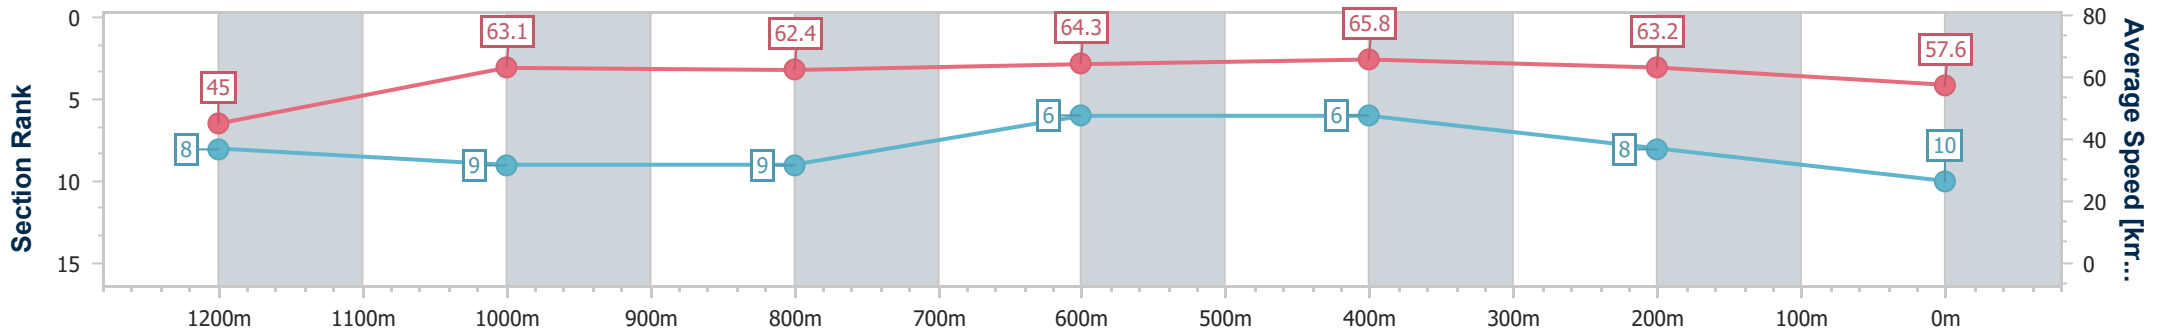

- [] Ranking at each section and finish
- .-.- No data available at this section
- NA No data available

Horse/Jockey Name	Pivotal Lad
Final Rank	10
Fastest Section Time (Section)	0:08.22 (Overall)
Top Speed [km/h] (Section)	66.6 (600m)
Race State	Finished

Eagle Farm QLD Professional

Race 5: BRC MEMBERS QTIS 3YO QUALITY - 1300m

04 May 2024 - 13:49

Track Rating: Soft 5, Weather: Overcast, Rail Position: +7m Entire

BRISBANE RACING CLUB

Section	Overall	1200m	1000m	800m	600m	400m	200m
Section Times	1:17.63 [10] (0:08.22)	1:09.41 [8] (0:11.41)	0:58.00 [9] (0:11.72)	0:46.28 [9] (0:11.30)	0:34.98 [6] (0:11.07)	0:23.91 [6] (0:11.40)	0:12.51 [8]
Average Speed [km/h]	45.0	63.1	62.4	64.3	65.8	63.2	57.6
Top Speed [km/h]	61.1	65.3	63.5	66.3	66.6	66.1	60.4
Avg. Dist. to Rail [m]	13.8	3.2	2.7	2.3	2.3	5.2	7.6
Avg. Stride Freq. [Hz]	2.1	2.3	2.2	2.3	2.3	2.4	2.3
Avg. Stride Length [m]	6.0	7.6	7.7	7.8	7.8	7.4	7.1

- [] Ranking at each section and finish
- .-.- No data available at this section
- NA No data available