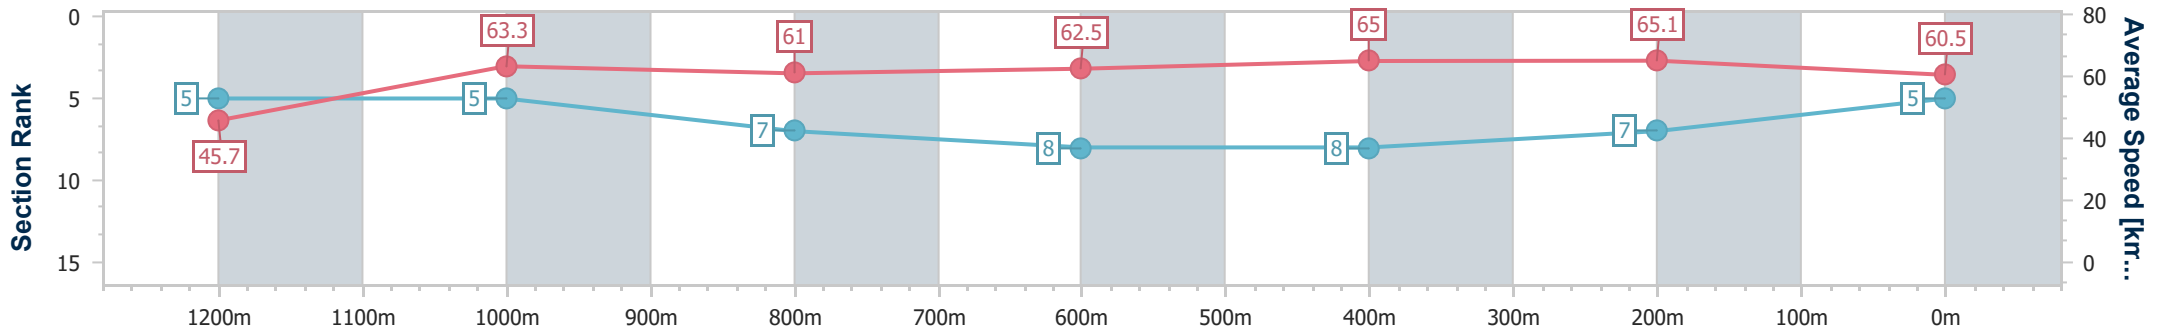

Eagle Farm QLD Professional

Race 5: BRC MEMBERS QTIS 3YO QUALITY - 1300m

04 May 2024 - 13:49

Track Rating: Soft 5, Weather: Overcast, Rail Position: +7m Entire

BRISBANE RACING CLUB

Section	Overall	1200m	1000m	800m	600m	400m	200m
Section Times	1:16.87 [5] (0:07.92)	1:08.95 [5] (0:11.41)	0:57.54 [5] (0:11.98)	0:45.56 [7] (0:11.61)	0:33.95 [8] (0:11.02)	0:22.93 [8] (0:11.05)	0:11.88 [7]
Average Speed [km/h]	45.7	63.3	61.0	62.5	65.0	65.1	60.5
Top Speed [km/h]	60.8	64.3	62.4	64.8	66.6	67.2	64.2
Avg. Dist. to Rail [m]	7.8	2.3	2.6	1.4	0.9	3.2	5.8
Avg. Stride Freq. [Hz]	2.1	2.3	2.2	2.3	2.3	2.4	2.4
Avg. Stride Length [m]	6.2	7.6	7.5	7.7	7.8	7.6	7.2