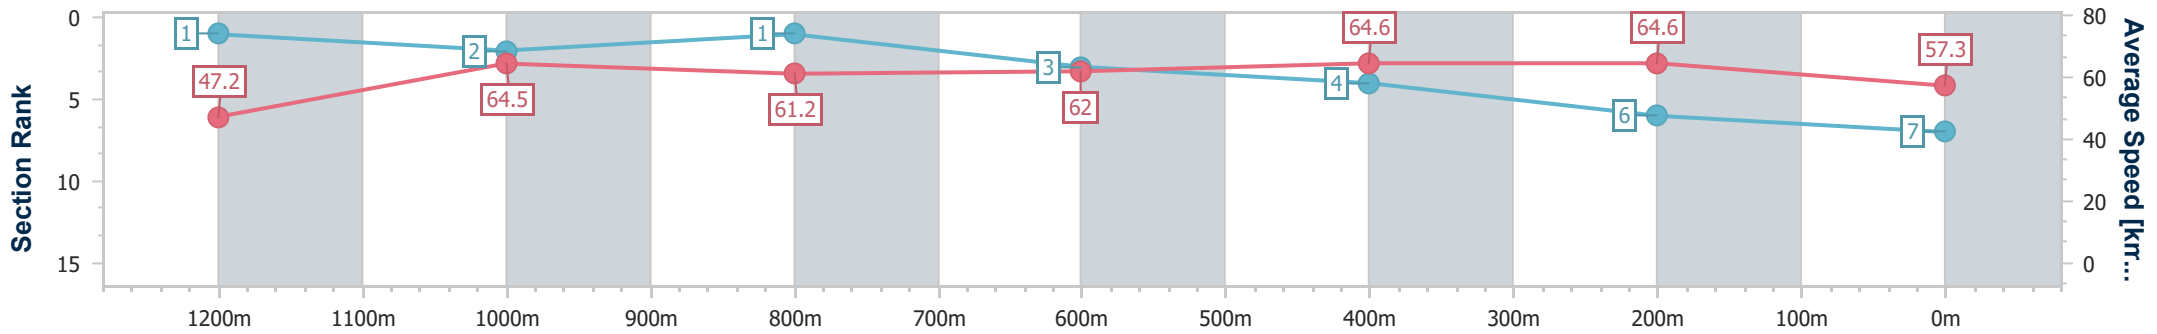

Eagle Farm QLD Professional

Race 5: BRC MEMBERS QTIS 3YO QUALITY - 1300m

04 May 2024 - 13:49

Track Rating: Soft 5, Weather: Overcast, Rail Position: +7m Entire

BRISBANE RACING CLUB

Section	Overall	1200m	1000m	800m	600m	400m	200m
Section Times	1:17.31 [7] (0:07.72)	1:09.59 [1] (0:11.16)	0:58.43 [2] (0:11.88)	0:46.55 [1] (0:11.65)	0:34.90 [3] (0:11.19)	0:23.71 [4] (0:11.15)	0:12.56 [6]
Average Speed [km/h]	47.2	64.5	61.2	62.0	64.6	64.6	57.3
Top Speed [km/h]	63.4	66.2	62.5	63.7	66.3	67.2	61.6
Avg. Dist. to Rail [m]	9.7	1.3	1.3	1.4	0.5	1.0	0.4
Avg. Stride Freq. [Hz]	2.2	2.4	2.2	2.3	2.3	2.4	2.3
Avg. Stride Length [m]	6.0	7.6	7.7	7.6	7.7	7.6	7.1