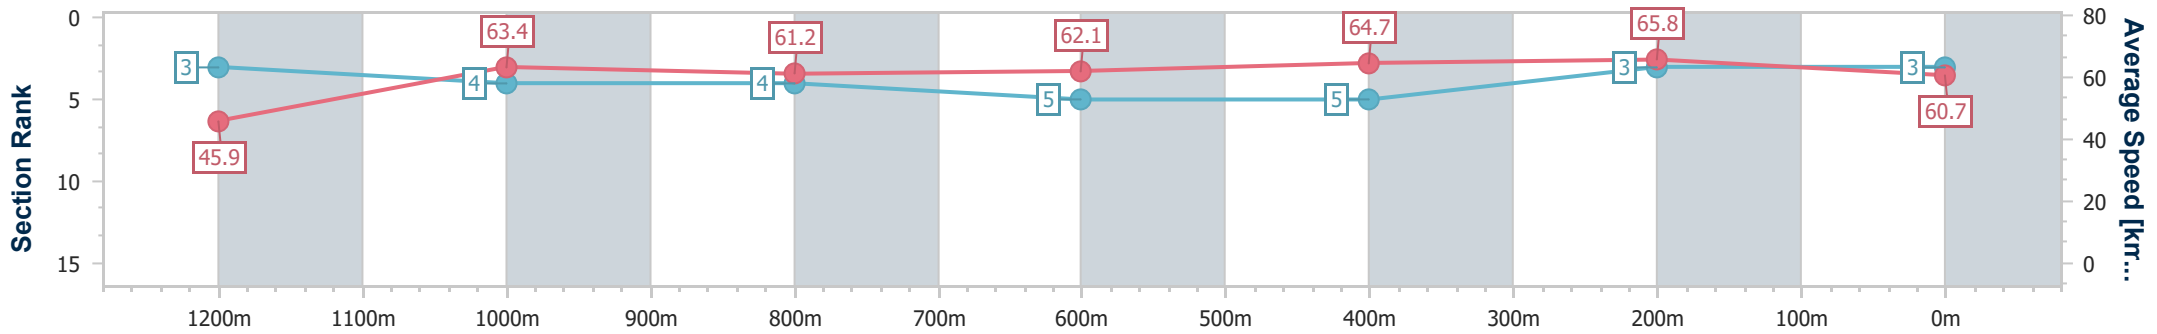

Eagle Farm QLD Professional

Race 5: BRC MEMBERS QTIS 3YO QUALITY - 1300m

04 May 2024 - 13:49

Track Rating: Soft 5, Weather: Overcast, Rail Position: +7m Entire

BRISBANE RACING CLUB

Section	Overall	1200m	1000m	800m	600m	400m	200m
Section Times	1:16.54 [3] (0:07.87)	1:08.67 [3] (0:11.37)	0:57.30 [4] (0:11.76)	0:45.54 [4] (0:11.57)	0:33.97 [5] (0:11.14)	0:22.83 [5] (0:10.95)	0:11.88 [3] (0:11.88)
Average Speed [km/h]	45.9	63.4	61.2	62.1	64.7	65.8	60.7
Top Speed [km/h]	61.5	64.6	63.1	64.5	65.8	67.3	63.7
Avg. Dist. to Rail [m]	6.5	0.9	0.3	0.4	0.7	3.7	3.0
Avg. Stride Freq. [Hz]	2.2	2.3	2.3	2.3	2.3	2.4	2.4
Avg. Stride Length [m]	6.0	7.5	7.5	7.6	7.7	7.6	7.1