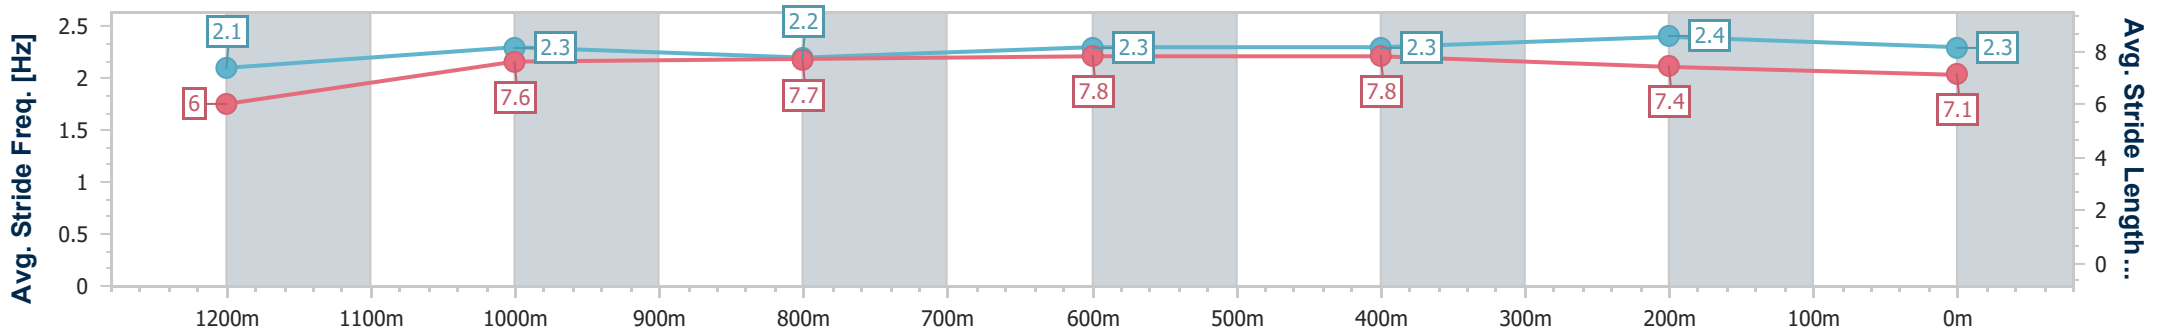

- [] Ranking at each section and finish
- .-.- No data available at this section
- NA No data available

Horse/Jockey Name	Pivotal Lad
Final Rank	10
Fastest Section Time (Section)	0:08.22 (Overall)
Top Speed [km/h] (Section)	66.6 (600m)
Race State	Finished

Eagle Farm QLD Professional

Race 5: BRC MEMBERS QTIS 3YO QUALITY - 1300m

04 May 2024 - 13:49

Track Rating: Soft 5, Weather: Overcast, Rail Position: +7m Entire

BRISBANE RACING CLUB

Section	Overall	1200m	1000m	800m	600m	400m	200m
Section Times	1:17.63 [10] (0:08.22)	1:09.41 [8] (0:11.41)	0:58.00 [9] (0:11.72)	0:46.28 [9] (0:11.30)	0:34.98 [6] (0:11.07)	0:23.91 [6] (0:11.40)	0:12.51 [8]
Average Speed [km/h]	45.0	63.1	62.4	64.3	65.8	63.2	57.6
Top Speed [km/h]	61.1	65.3	63.5	66.3	66.6	66.1	60.4
Avg. Dist. to Rail [m]	13.8	3.2	2.7	2.3	2.3	5.2	7.6
Avg. Stride Freq. [Hz]	2.1	2.3	2.2	2.3	2.3	2.4	2.3
Avg. Stride Length [m]	6.0	7.6	7.7	7.8	7.8	7.4	7.1

- [] Ranking at each section and finish
- .-.- No data available at this section
- NA No data available